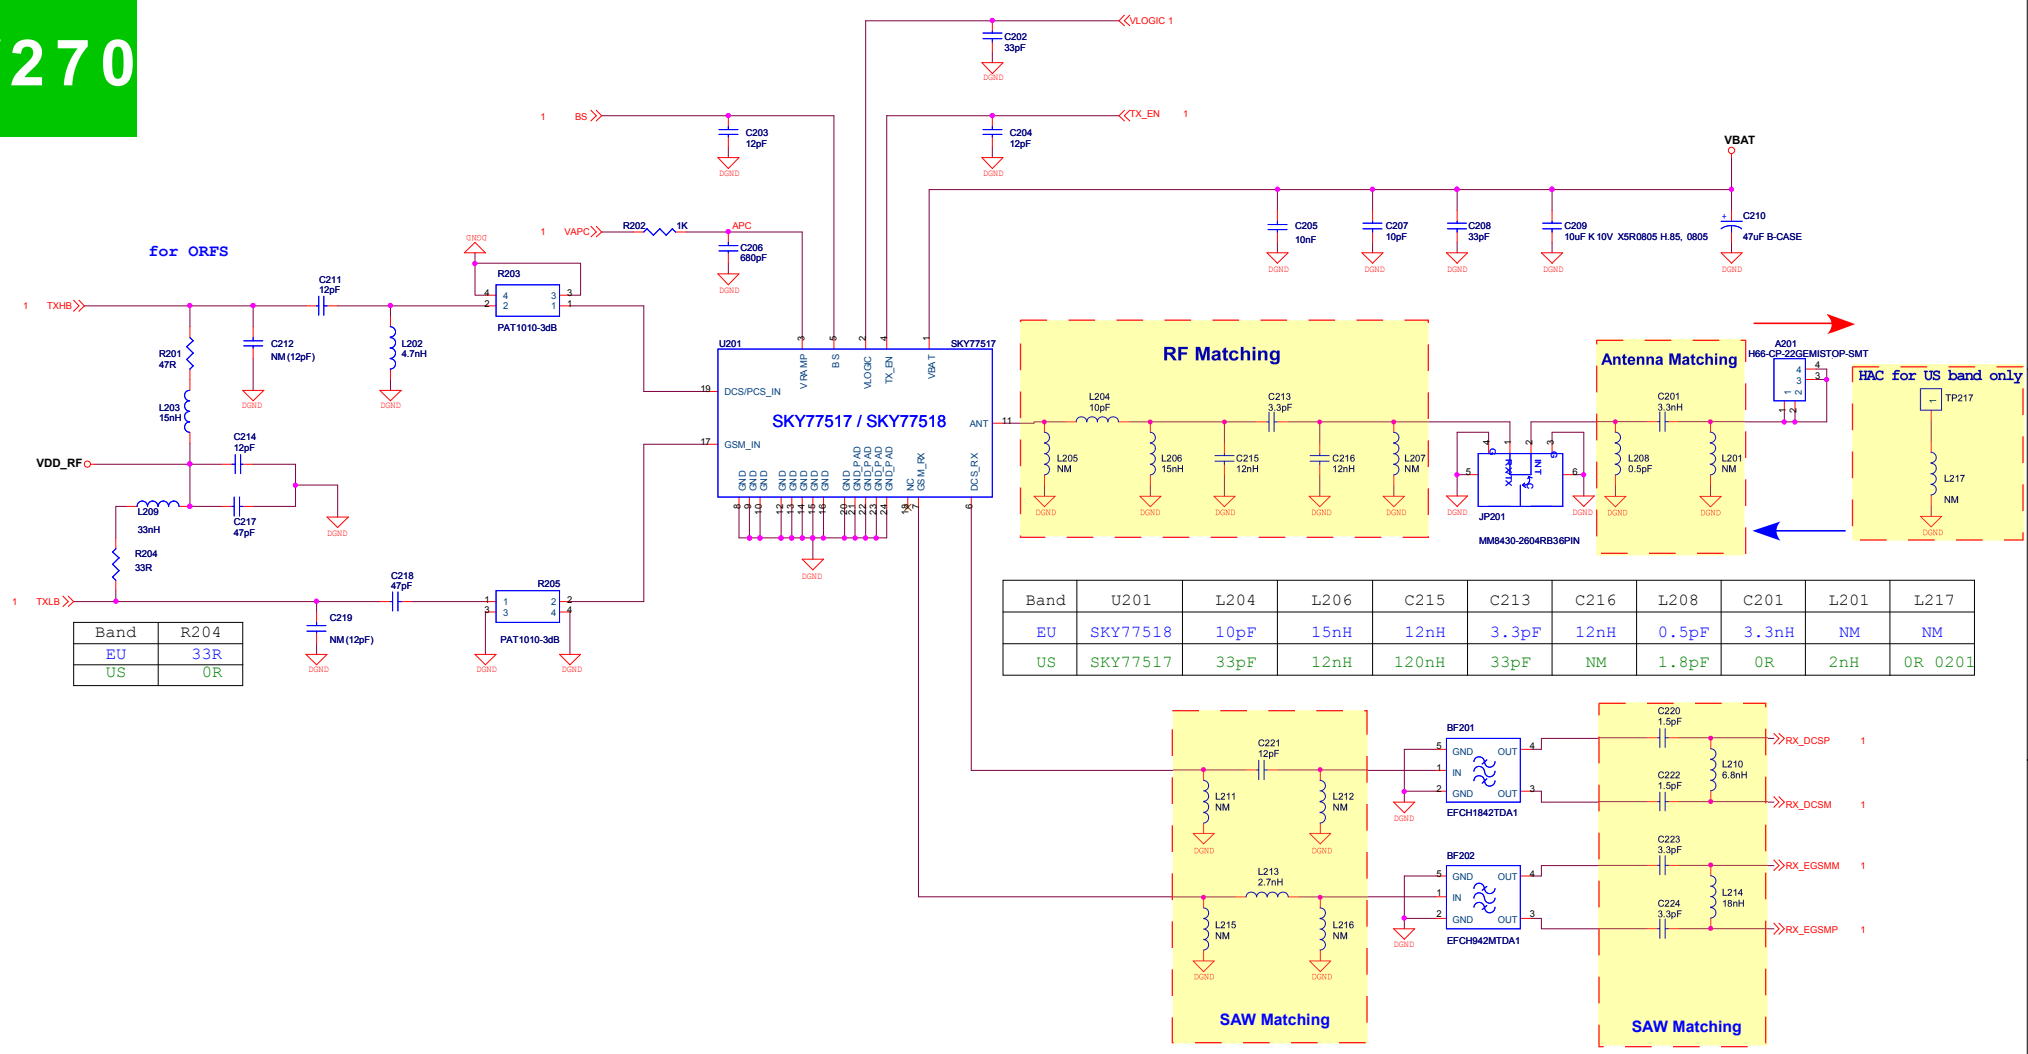

# W270

Band	R204
EU	33R
US	0R

Band	U201	L204	L206	C215	C213	C216	L208	C201	L201	L217
EU	SKY77518	10pF	15nH	12nH	3.3pF	12nH	0.5pF	3.3nH	NM	NM
US	SKY77517	33pF	12nH	120nH	33pF	NM	1.8pF	0R	2nH	0R 0201

Band	L213	BF201	BF202	C223	C224	L214
EU	2.7nH	EFCH1842TDA1	EFCH942MTDA1	3.3pF	3.3pF	18nH
US	1.2nH	EFCH1960TDA1	EFCH881MTDA1	1.8pF	1.8pF	22nH