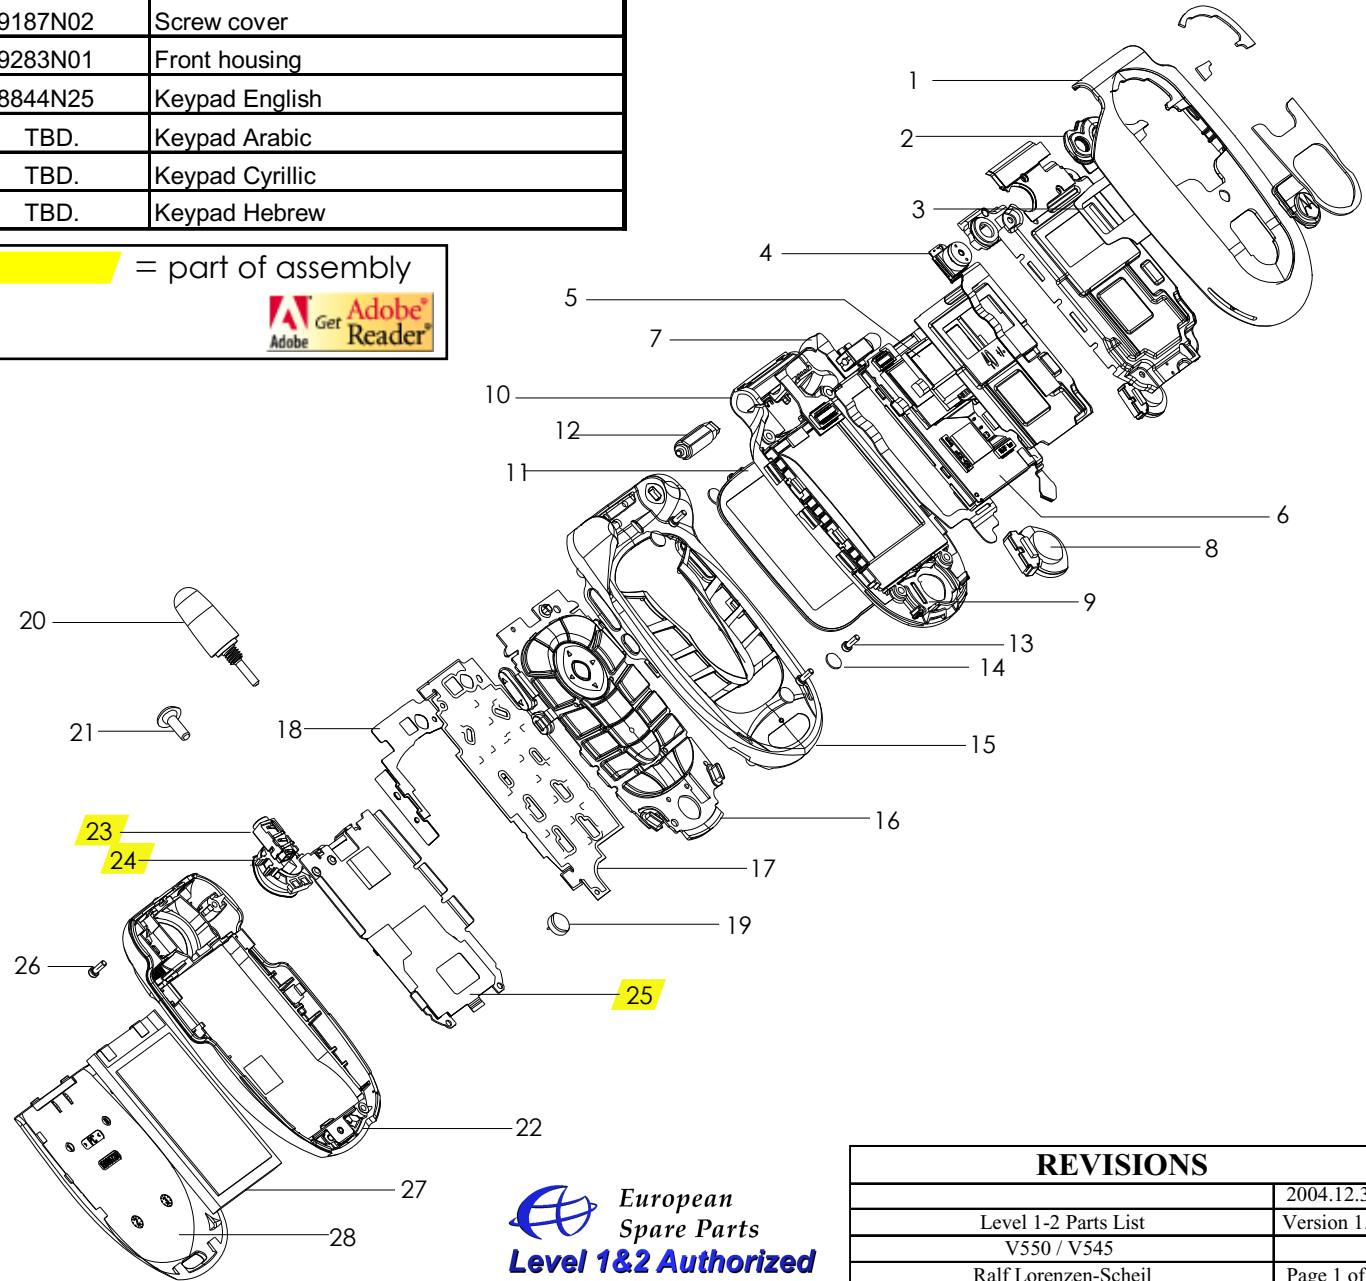

V550 / V545

Item No.	Motorola Part No.	Description
1	0189213N09	Flip cover Cosmic Universe Blue Vodafone
1	0189213N10	Flip cover Cosmic Universe Blue
1	0189213N11	Flip cover Black Silver Vodafone
1	0189213N12	Flip cover Black Silver
1	0189213N13	Flip cover Black Silver Orange
1	0189213N14	Flip cover Black Silver V545
2	0189228N01	Lens camera
3	6189127N01	Lens CLI display
4	7289123N09	Camera assy
5	7289559N01	LCD Module
6	7287946Y01	Display Module
7	0188928N01	Flex assy
8	5089081L01	Speaker
9	3588809N01	Felt Speaker
10	0188869N01	Flip Housing Assy
11	6188811N01	Lens main display
12	5587736N01	Hinge
13	0389001N01	Screw
14	0389001N04	Screw Oversized Head
14	3889187N02	Screw cover
15	0189283N01	Front housing
16	3888844N25	Keypad English
16	TBD.	Keypad Arabic
16	TBD.	Keypad Cyrillic
16	TBD.	Keypad Hebrew

Item No.	Motorola Part No.	Description
17	4089226N02	Mylar
18	8489088N04	Flex side buttons
19	5087974K02	Microphone
20	8589122N02	Antenna
21	1586405K01	Headset grommet
22	0188942N03	Rear housing assy
23	↳ 0987921N02	↳ Headset jack
24	↳ 5088017N01	↳ Alert speaker
25	↳ 0188940N02	↳ Chassis
-	3889146N01	RF grommet
26	0387791L01	Screw
-	3889149N01	Screw grommet
27	SNN5683A	Battery
28	SHN8716A	Battery door Cosmic Universe Blue
28	SHN8428A	Battery door Black Silver
28	SHN8714A	Battery door Black V545
-	3389148N37	Escutcheon Vodafone
-	3389148N47	Escutcheon Orange
-	3389148N48	Escutcheon V545

= part of assembly

REVISIONS	
	2004.12.30
Level 1-2 Parts List	Version 1.3
V550 / V545	
Ralf Lorenzen-Scheil	Page 1 of 1