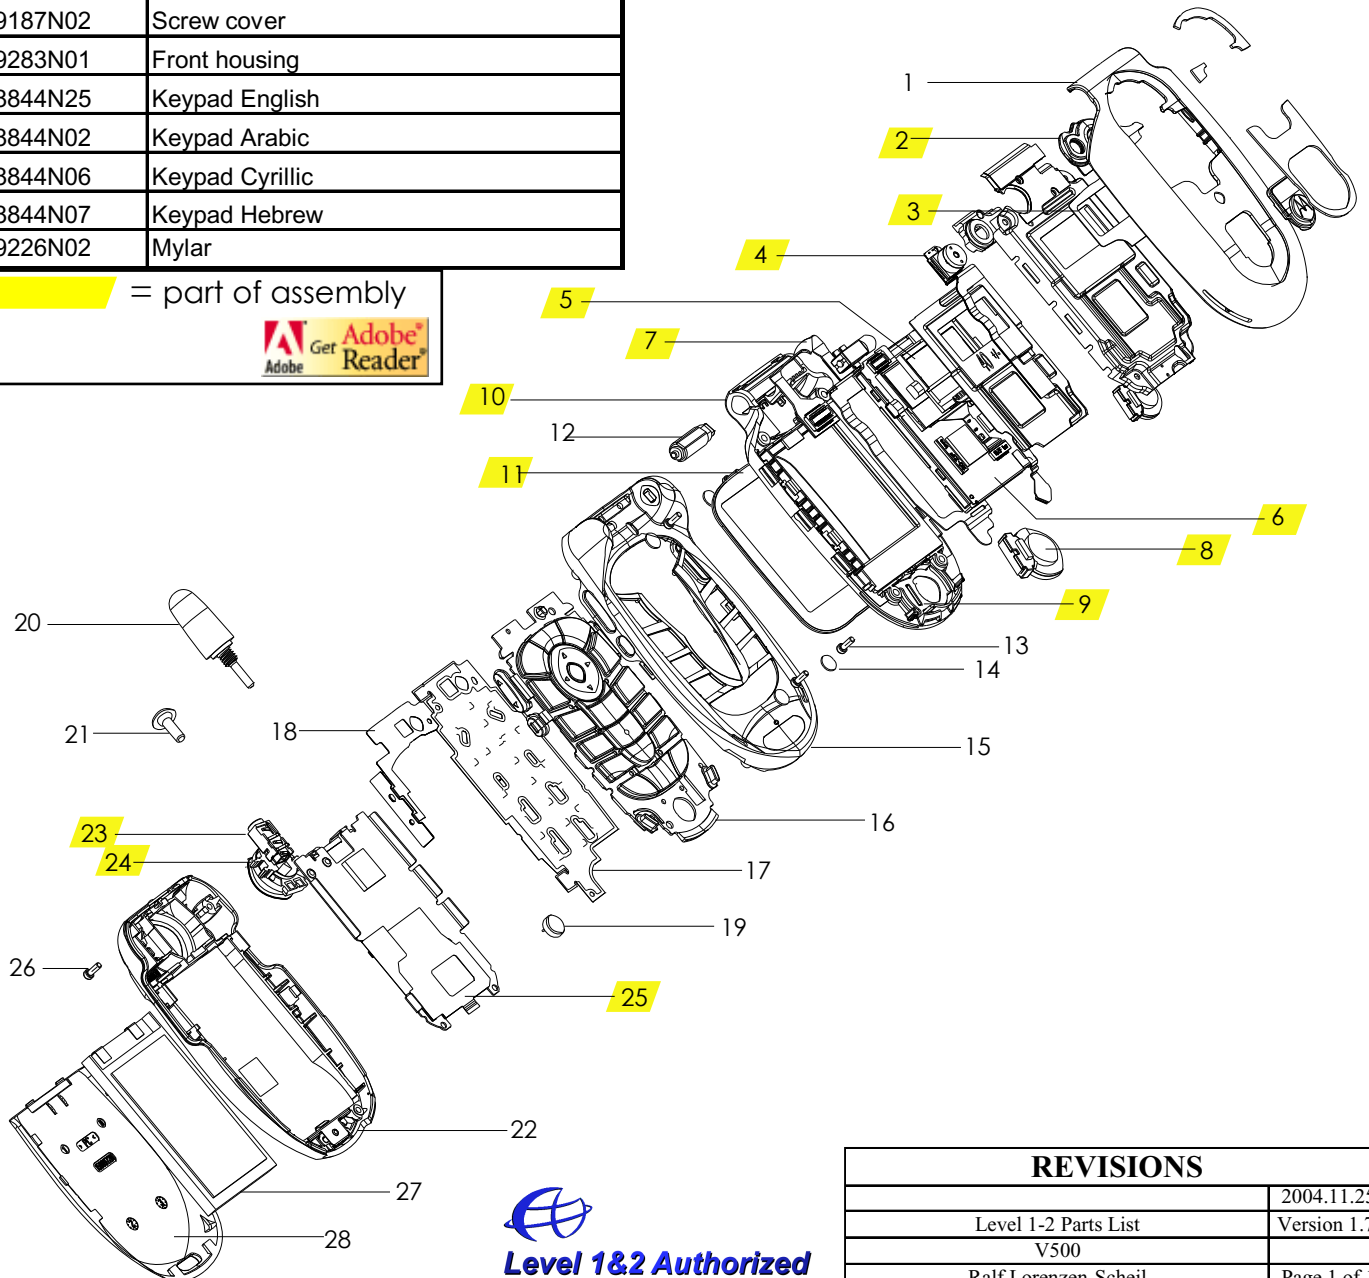

V500

Item No.	Motorola Part No.	Description
1	0189213N01	Flip cover silver assy non branded
1	0189213N04	Flip cover assy blue non branded
1	0189213N05	Flip cover assy silver Vodafone
1	0189213N02	Flip cover assy blue Vodafone
1	0189213N06	Flip cover assy silver Orange
-		Flip assembly
2	0189228N01	Lens camera
3	6189127N01	Lens CLI display
4	7289123N09	Camera assy
5	7289559N01	LCD Module
6	7287946Y01	Display Module
7	0188928N01	Flex assy
8	5089081L01	Speaker
9	3588809N01	Felt Speaker
10	0188869N01	Flip Housing Assy
11	6188811N01	Lens main display
12	5587736N01	Hinge
13	0389001N01	Screw
14	0389001N02	Screw Oversized Head
14	3889187N02	Screw cover
15	0189283N01	Front housing
16	3888844N25	Keypad English
16	3888844N02	Keypad Arabic
16	3888844N06	Keypad Cyrillic
16	3888844N07	Keypad Hebrew
17	4089226N02	Mylar

Item No.	Motorola Part No.	Description
18	8489088N04	Flex side buttons
19	5087974K02	Microphone
20	8589122N02	Antenna
21	1586405K01	Headset grommet
22	0188942N03	Rear housing assy
23	0987921N02	Headset jack
24	5088017N01	Alert speaker
25	0188940N02	Chassis
-	3889146N01	RF grommet
26	0387791L01	Screw
-	3889149N01	Screw grommet
27	SNN5683A	Battery
28	SHN8428A	Battery door
-	1303640B01	Escutcheon Motorola Generic
-	1303640B02	Escutcheon Orange
-	1303640B03	Escutcheon Vodafone
-	1303640B04	Escutcheon TIM
-	1303640B05	Escutcheon SFR
-	1303640B06	Escutcheon Swisscom

= part of assembly

Level 1&2 Authorized

REVISIONS	
	2004.11.25
Level 1-2 Parts List	Version 1.7
V500	
Ralf Lorenzen-Scheil	Page 1 of 1