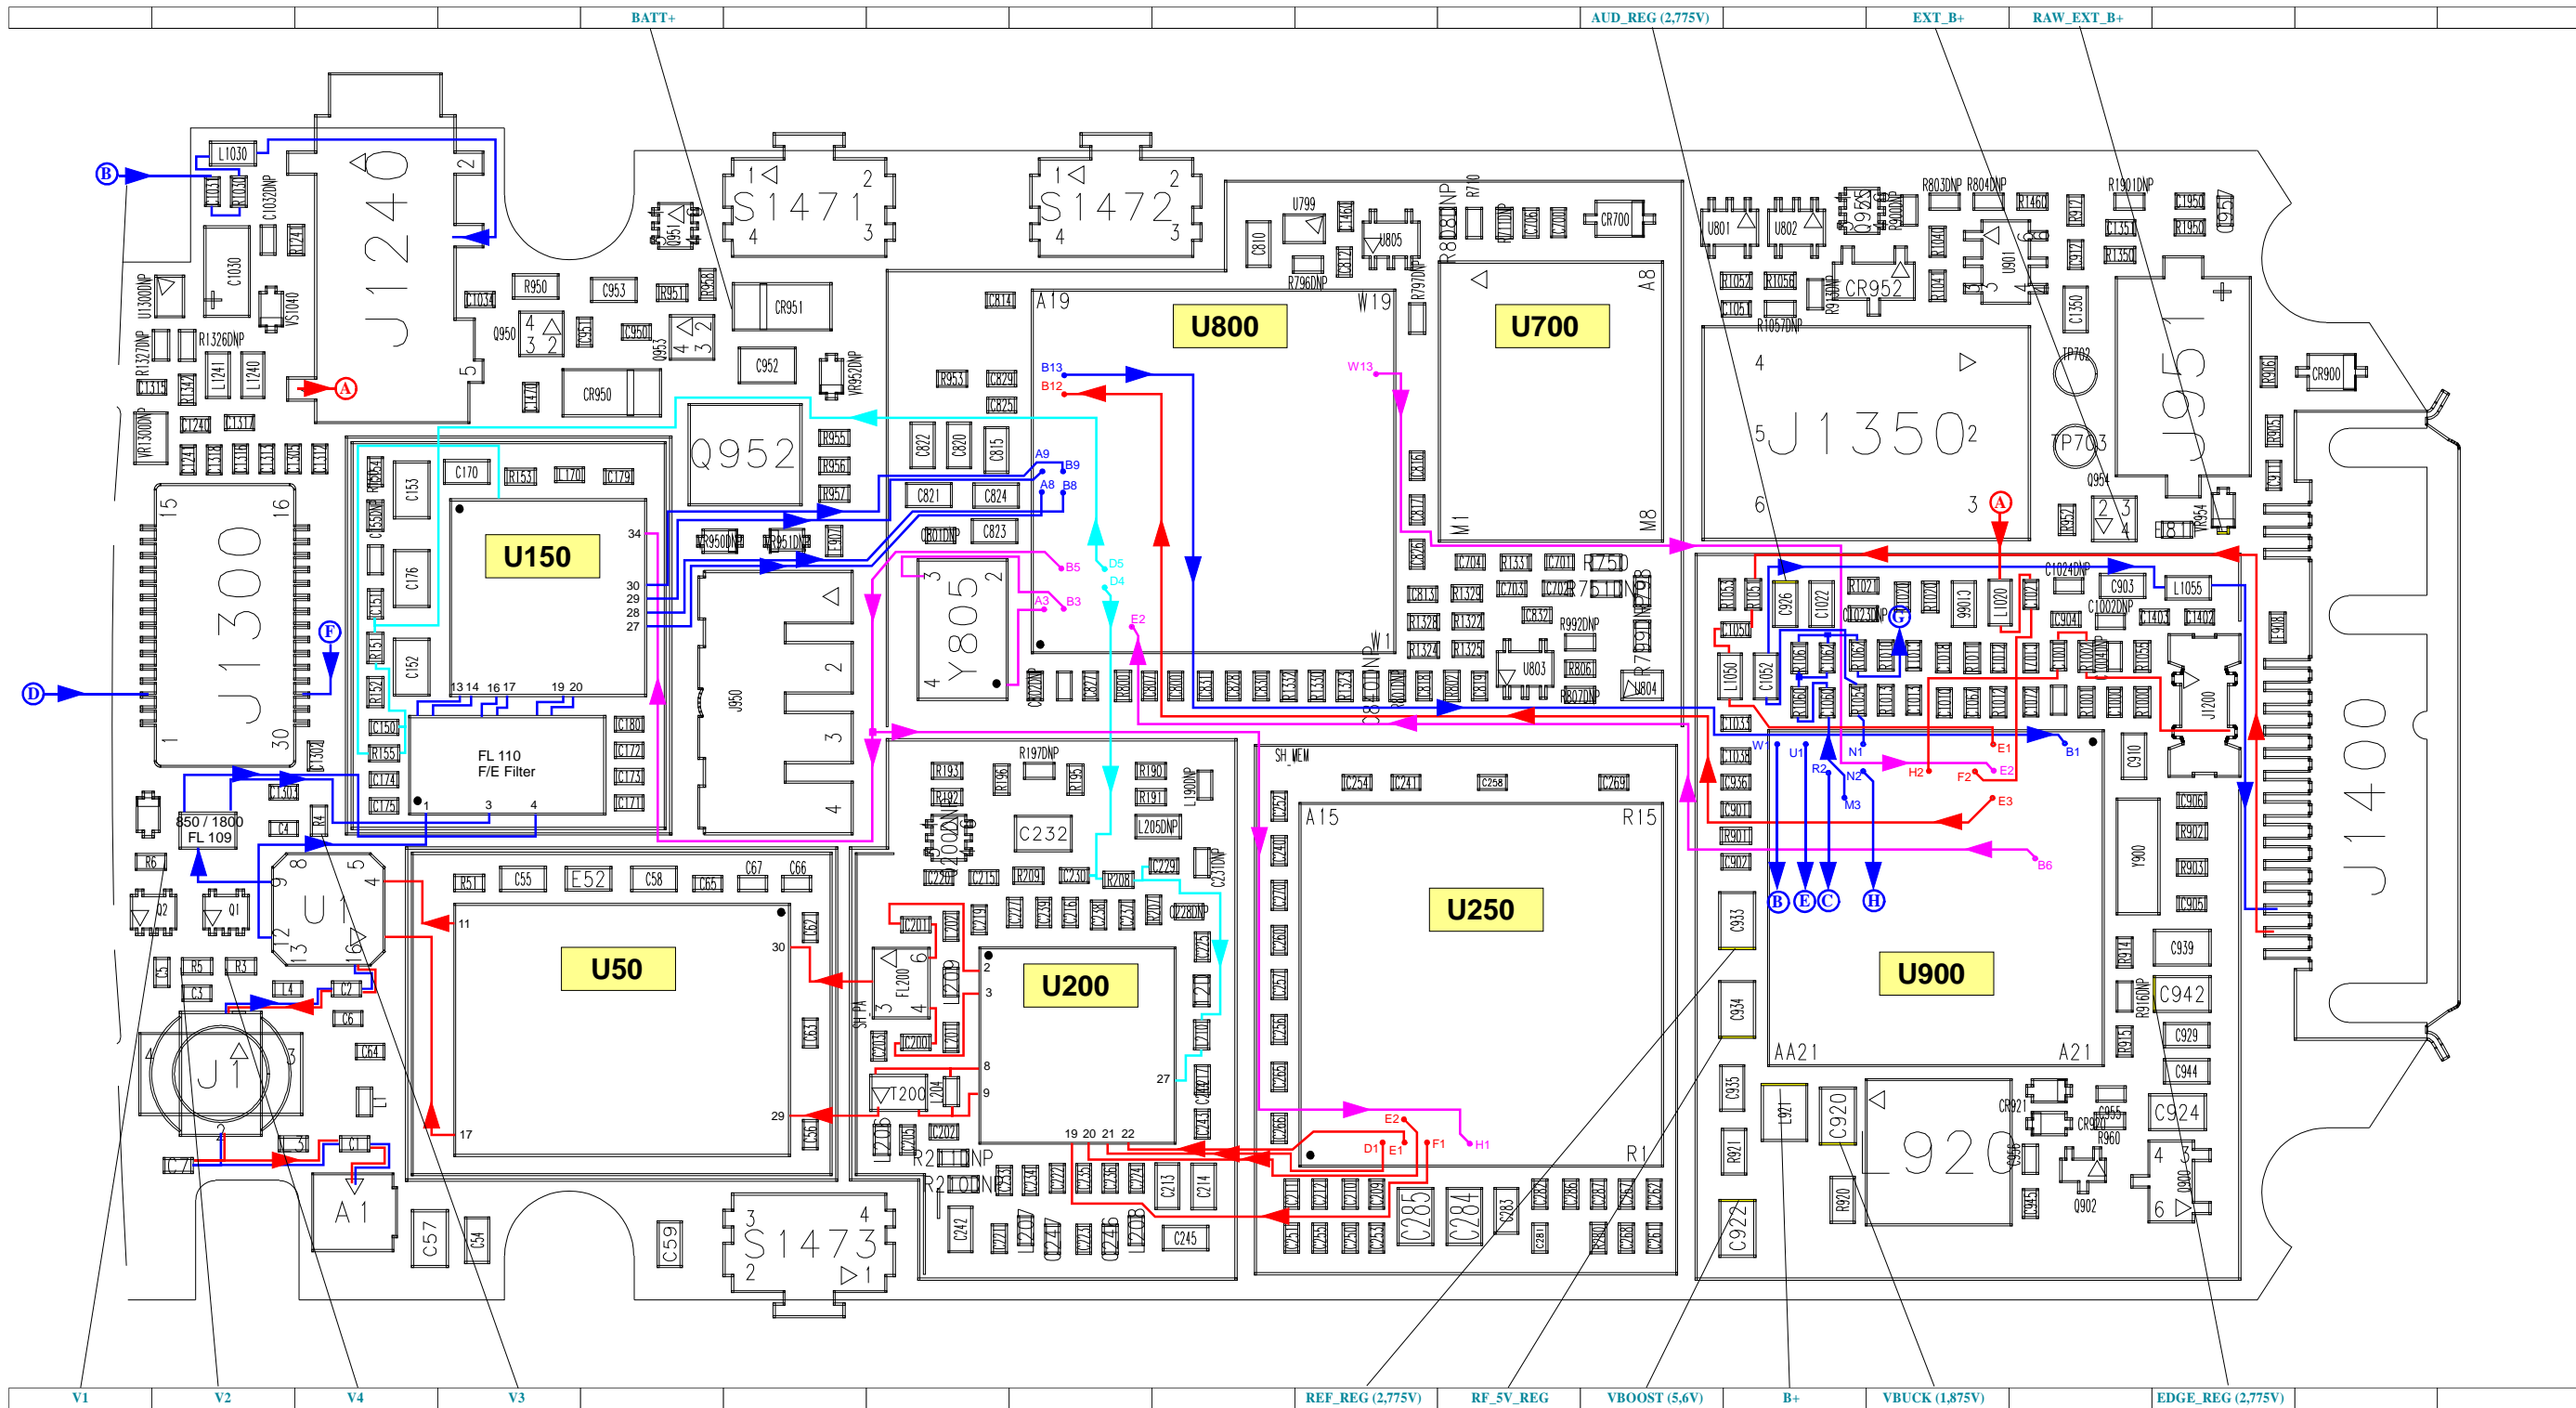

T 725 EDGE N01_P5

- C Speaker +
- D Speaker +
- E Speaker -
- F Speaker -

REVISIONS

GSM SERVICE SUPPORT GROUP		2004.01.13
Level 3 Signal Flow		Rev. 1.0
T 725 EDGE		N01_P5
Alexander Buchler, Michael Hansen		Page 1 of 2

T 725 EDGE N01_P5

- (A) HeadJack Mic.
- (B) HeadJack Speaker
- (C) Speaker +
- (D) Speaker +
- (E) Speaker-
- (F) Speaker-

- (G) Alert-
- (H) Alert+

REVISIONS

GSM SERVICE SUPPORT GROUP		2004.01.13
Level 3 Signal Flow		Rev. 1.0
T 725 EDGE N01_P5		
Alexander Buehler, Michael Hansen		Page 2 of 2