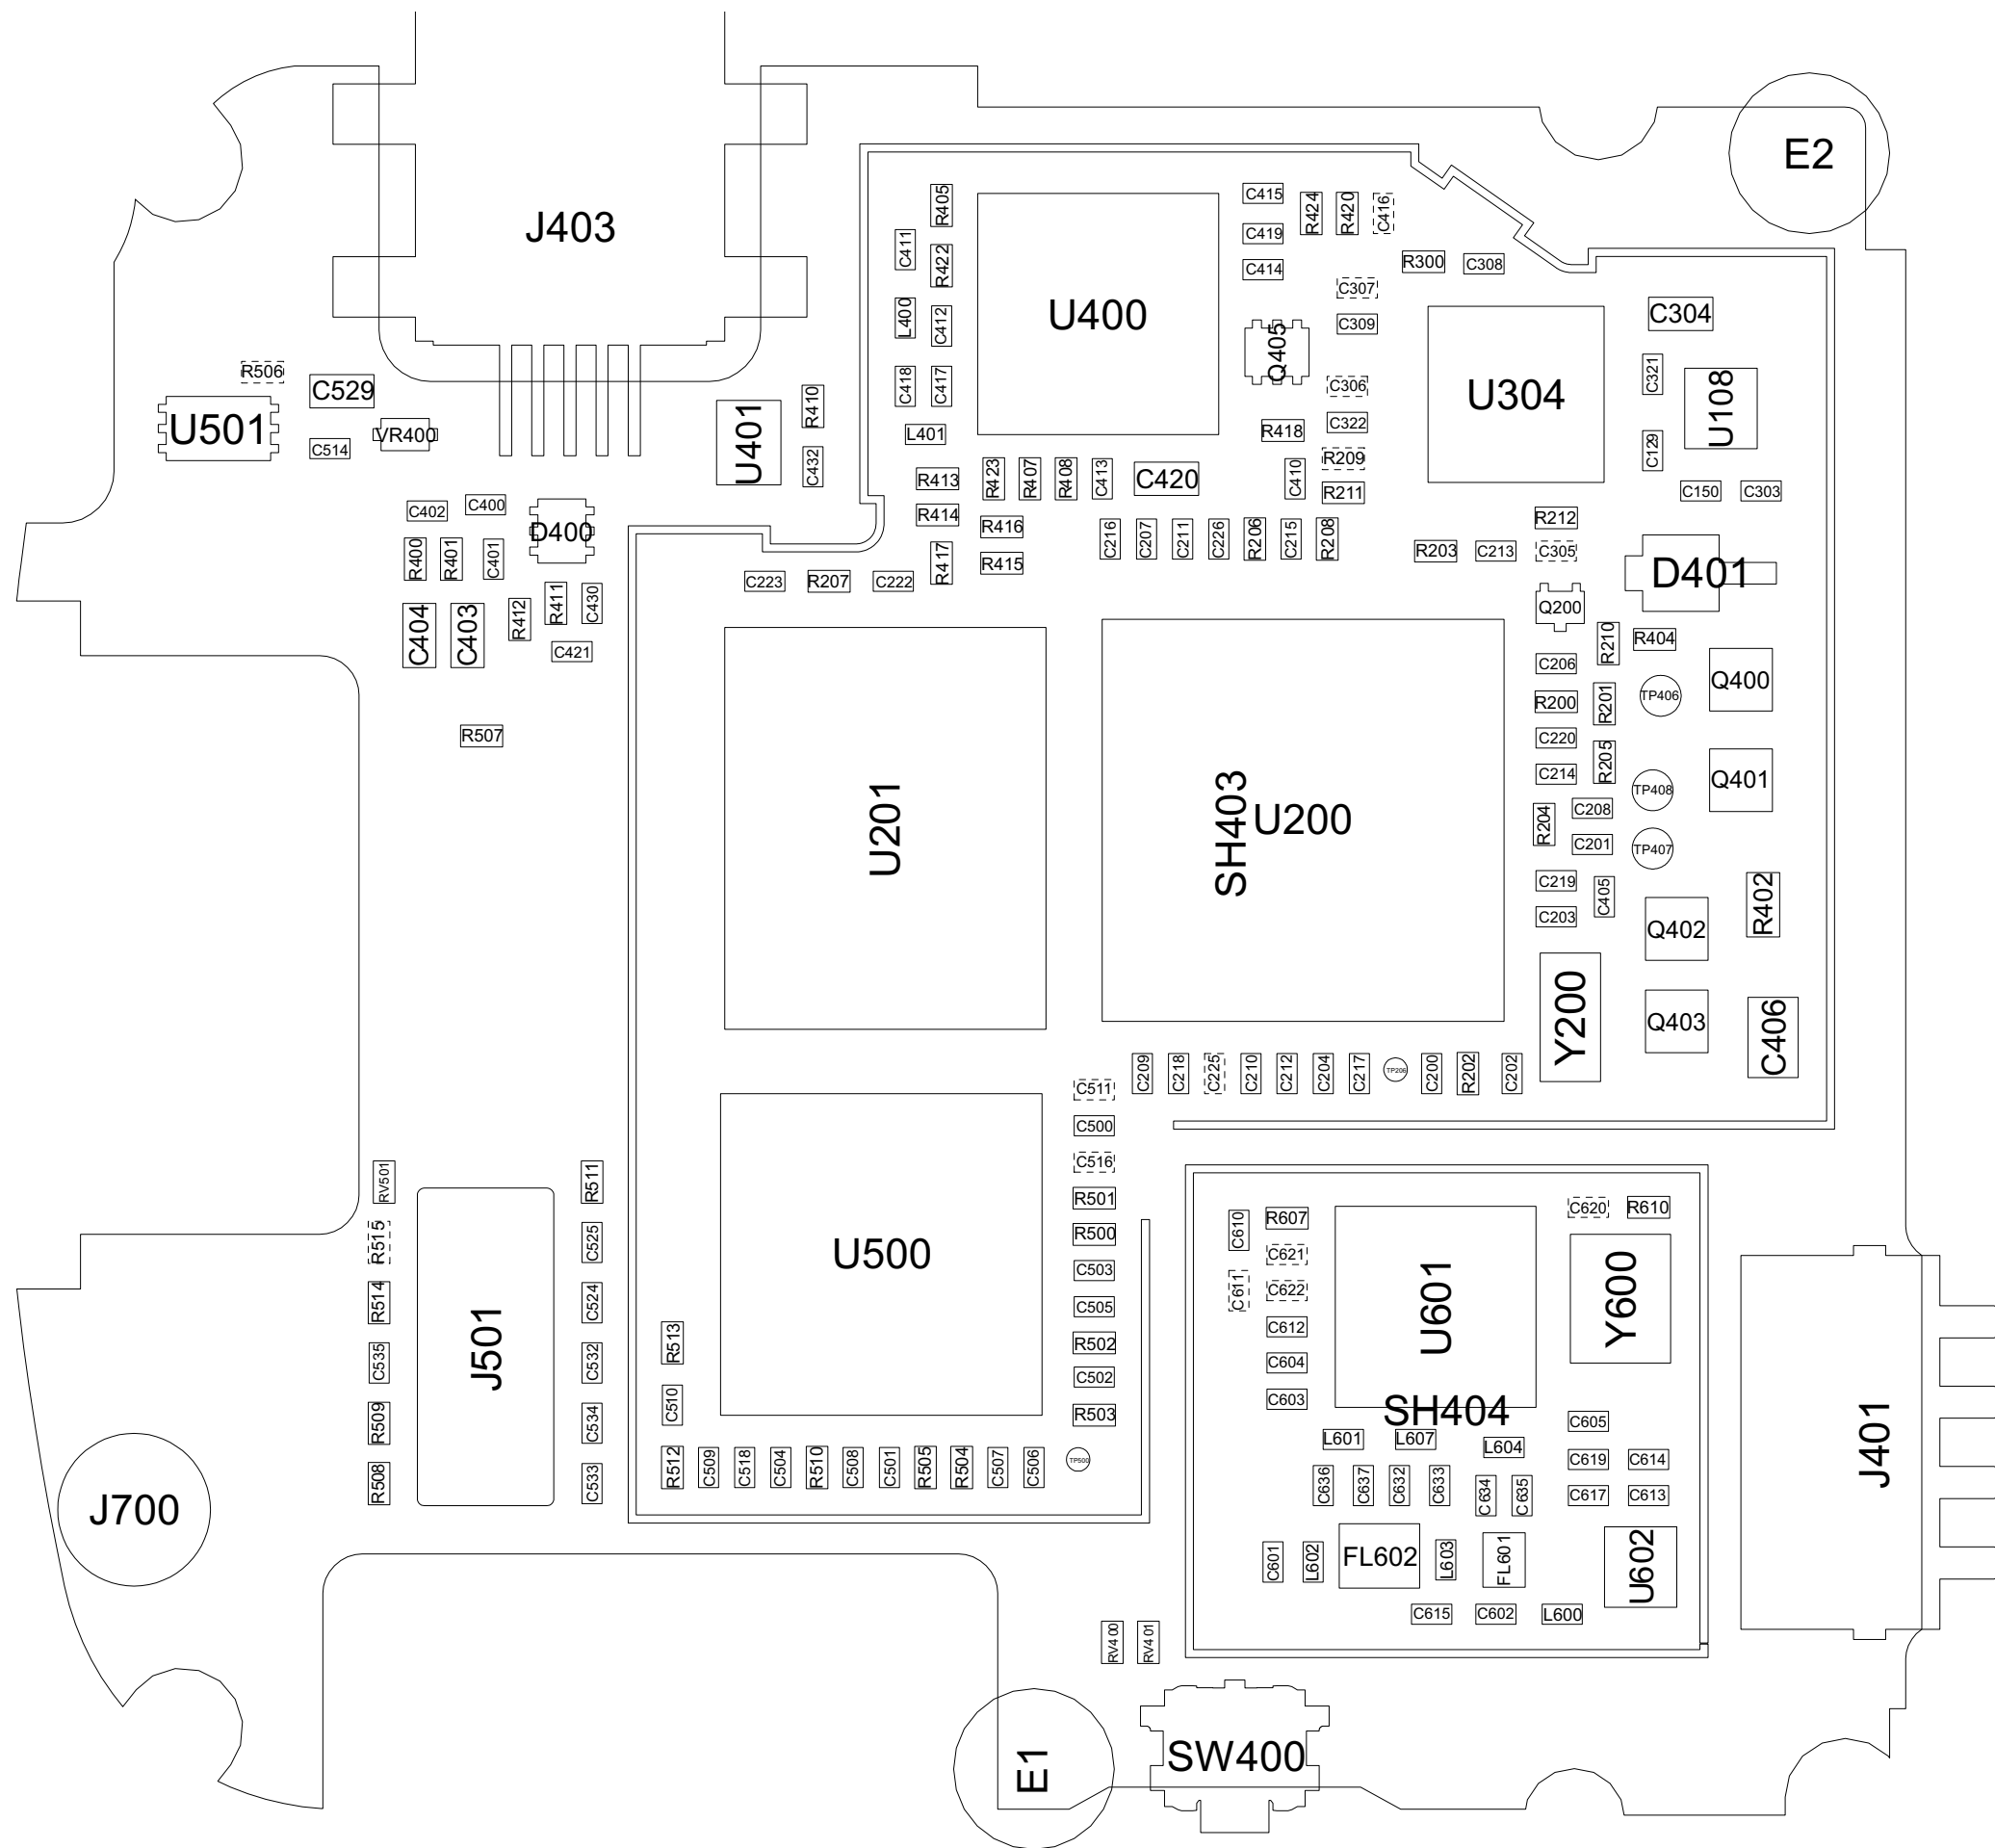

L6i 8403594D03

Service Engineering & Optimization
Level 3 Authorized

REVISIONS

Service Engineering & Optimization	2006.03.21
Level 3 Boardlayout	Rev. 1.0
L6i	8403594D03
Service Training and Documentation	Page 1 of 4