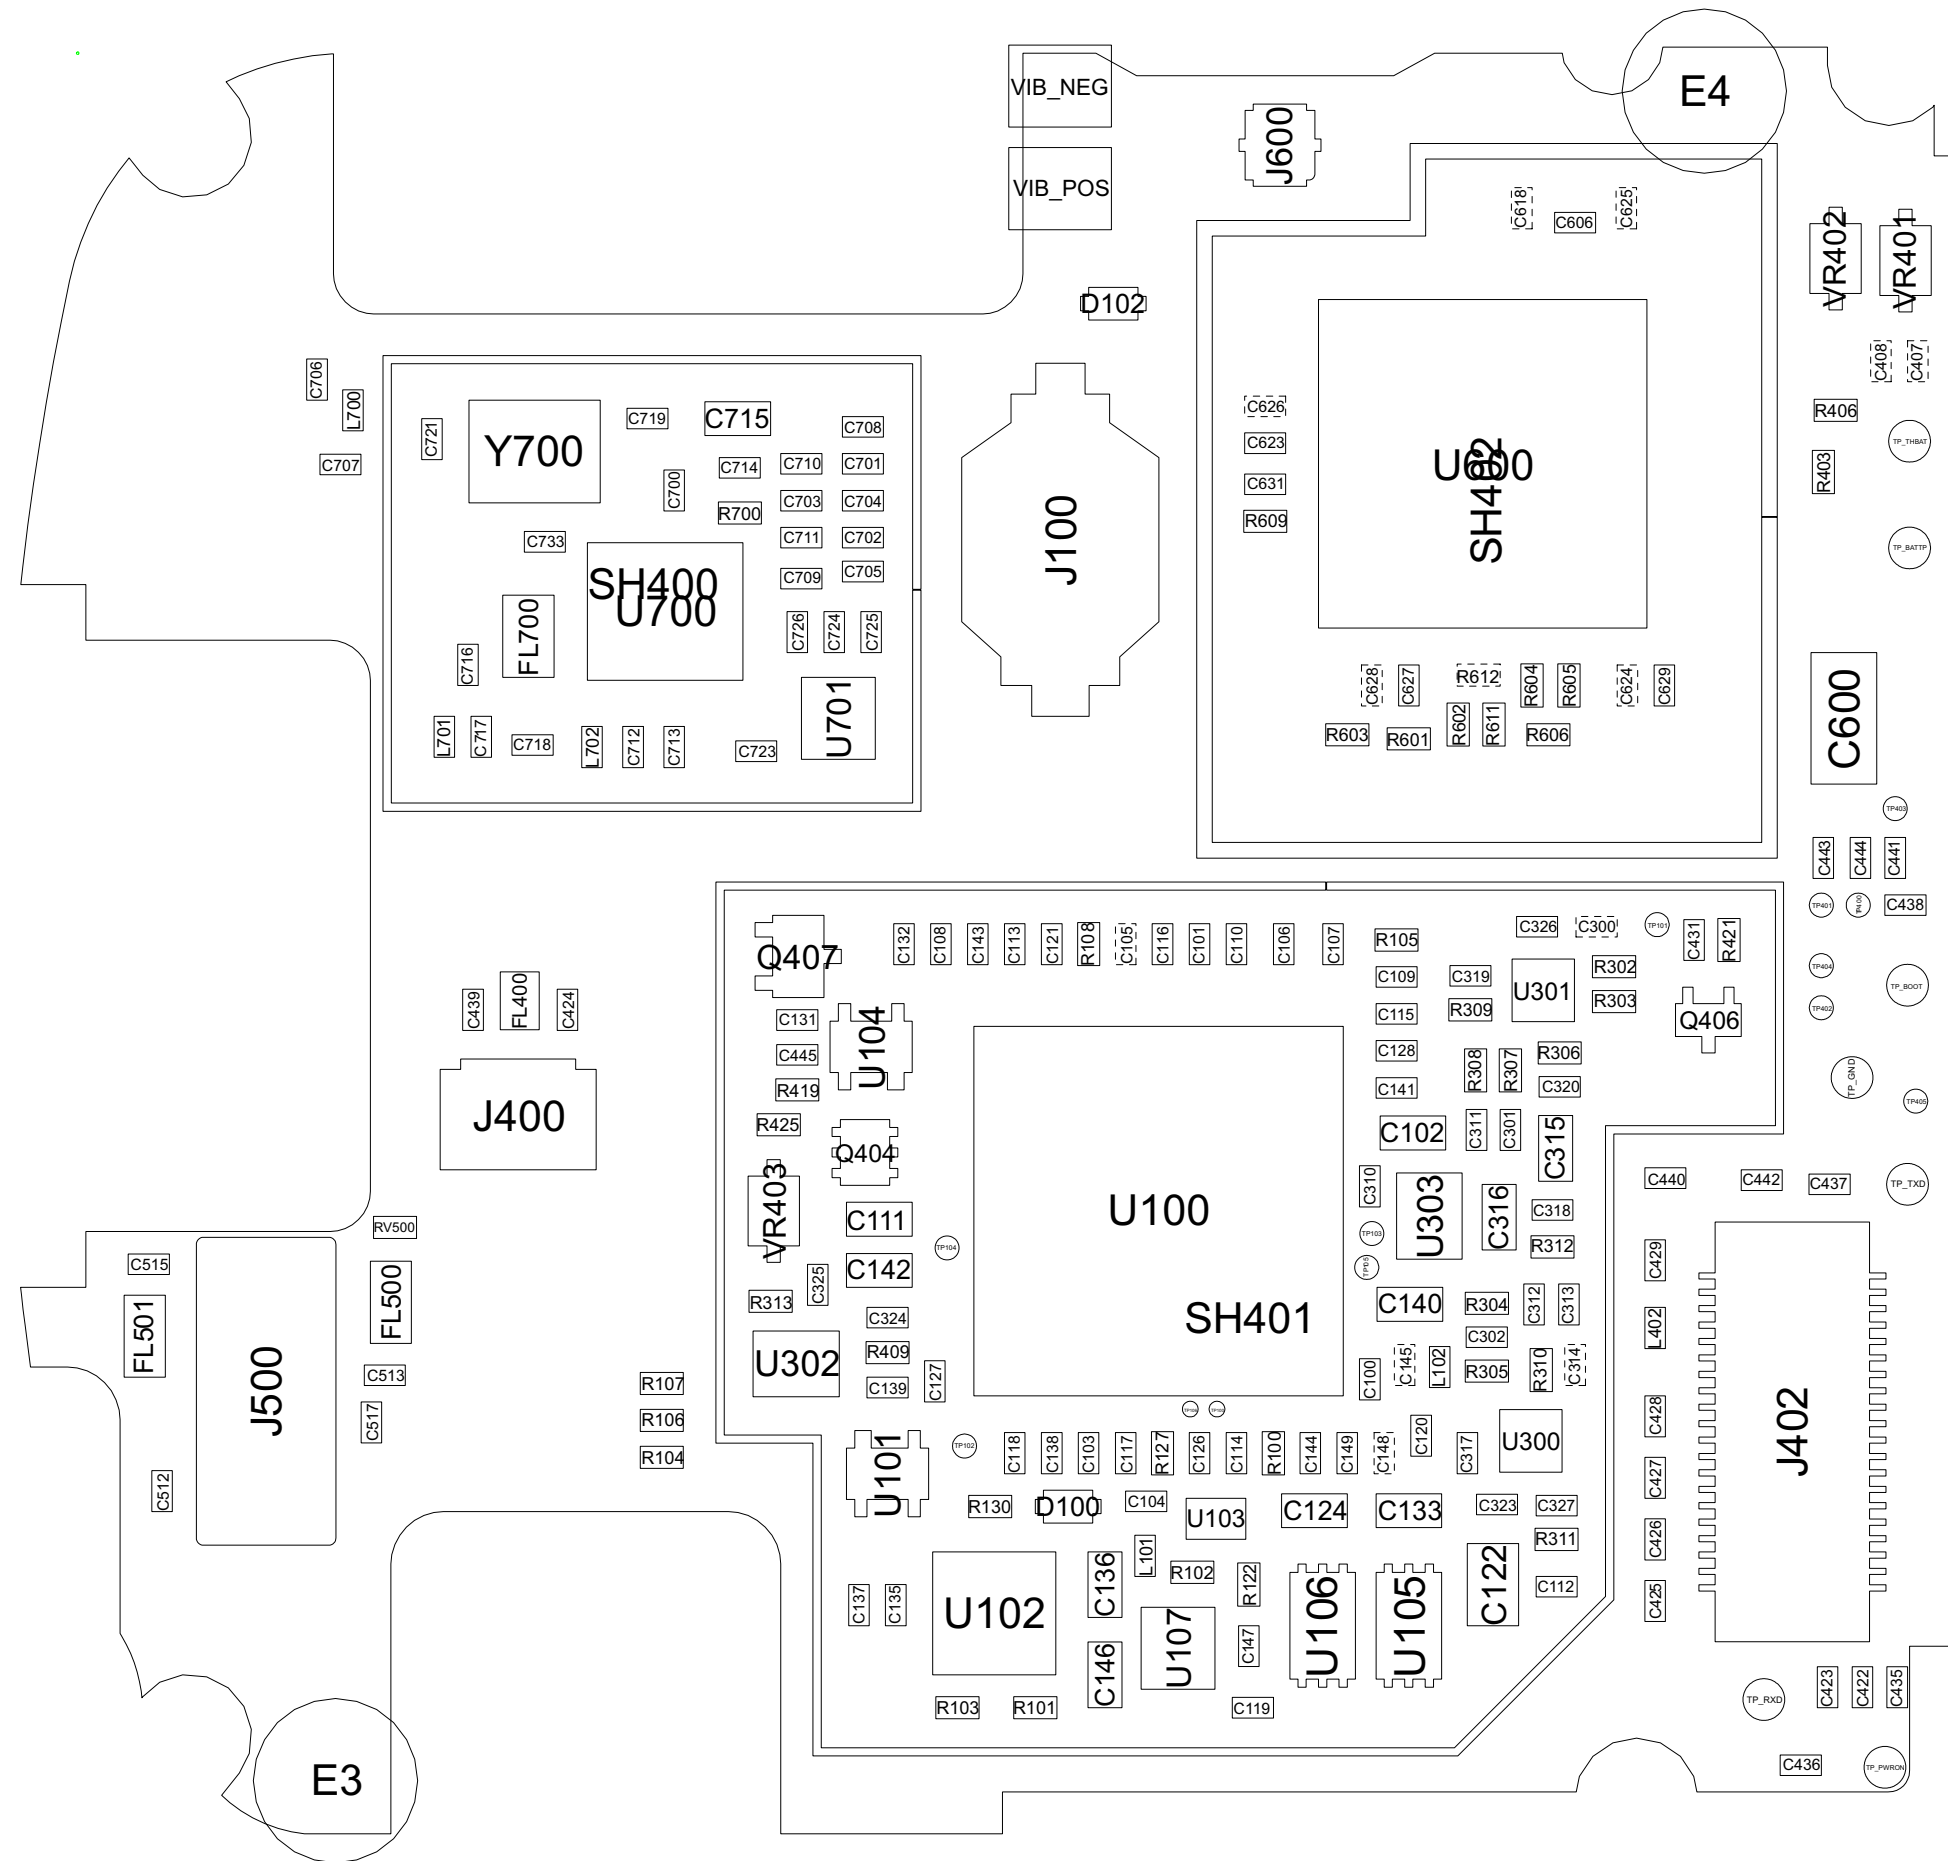

L6i 8403594D03

Service Engineering & Optimization
Level 3 Authorized

REVISIONS

Service Engineering & Optimization	2006.03.21
Level 3 Boardlayout	Rev. 1.0
L6i	8403594D03
Service Training and Documentation	Page 1 of 4