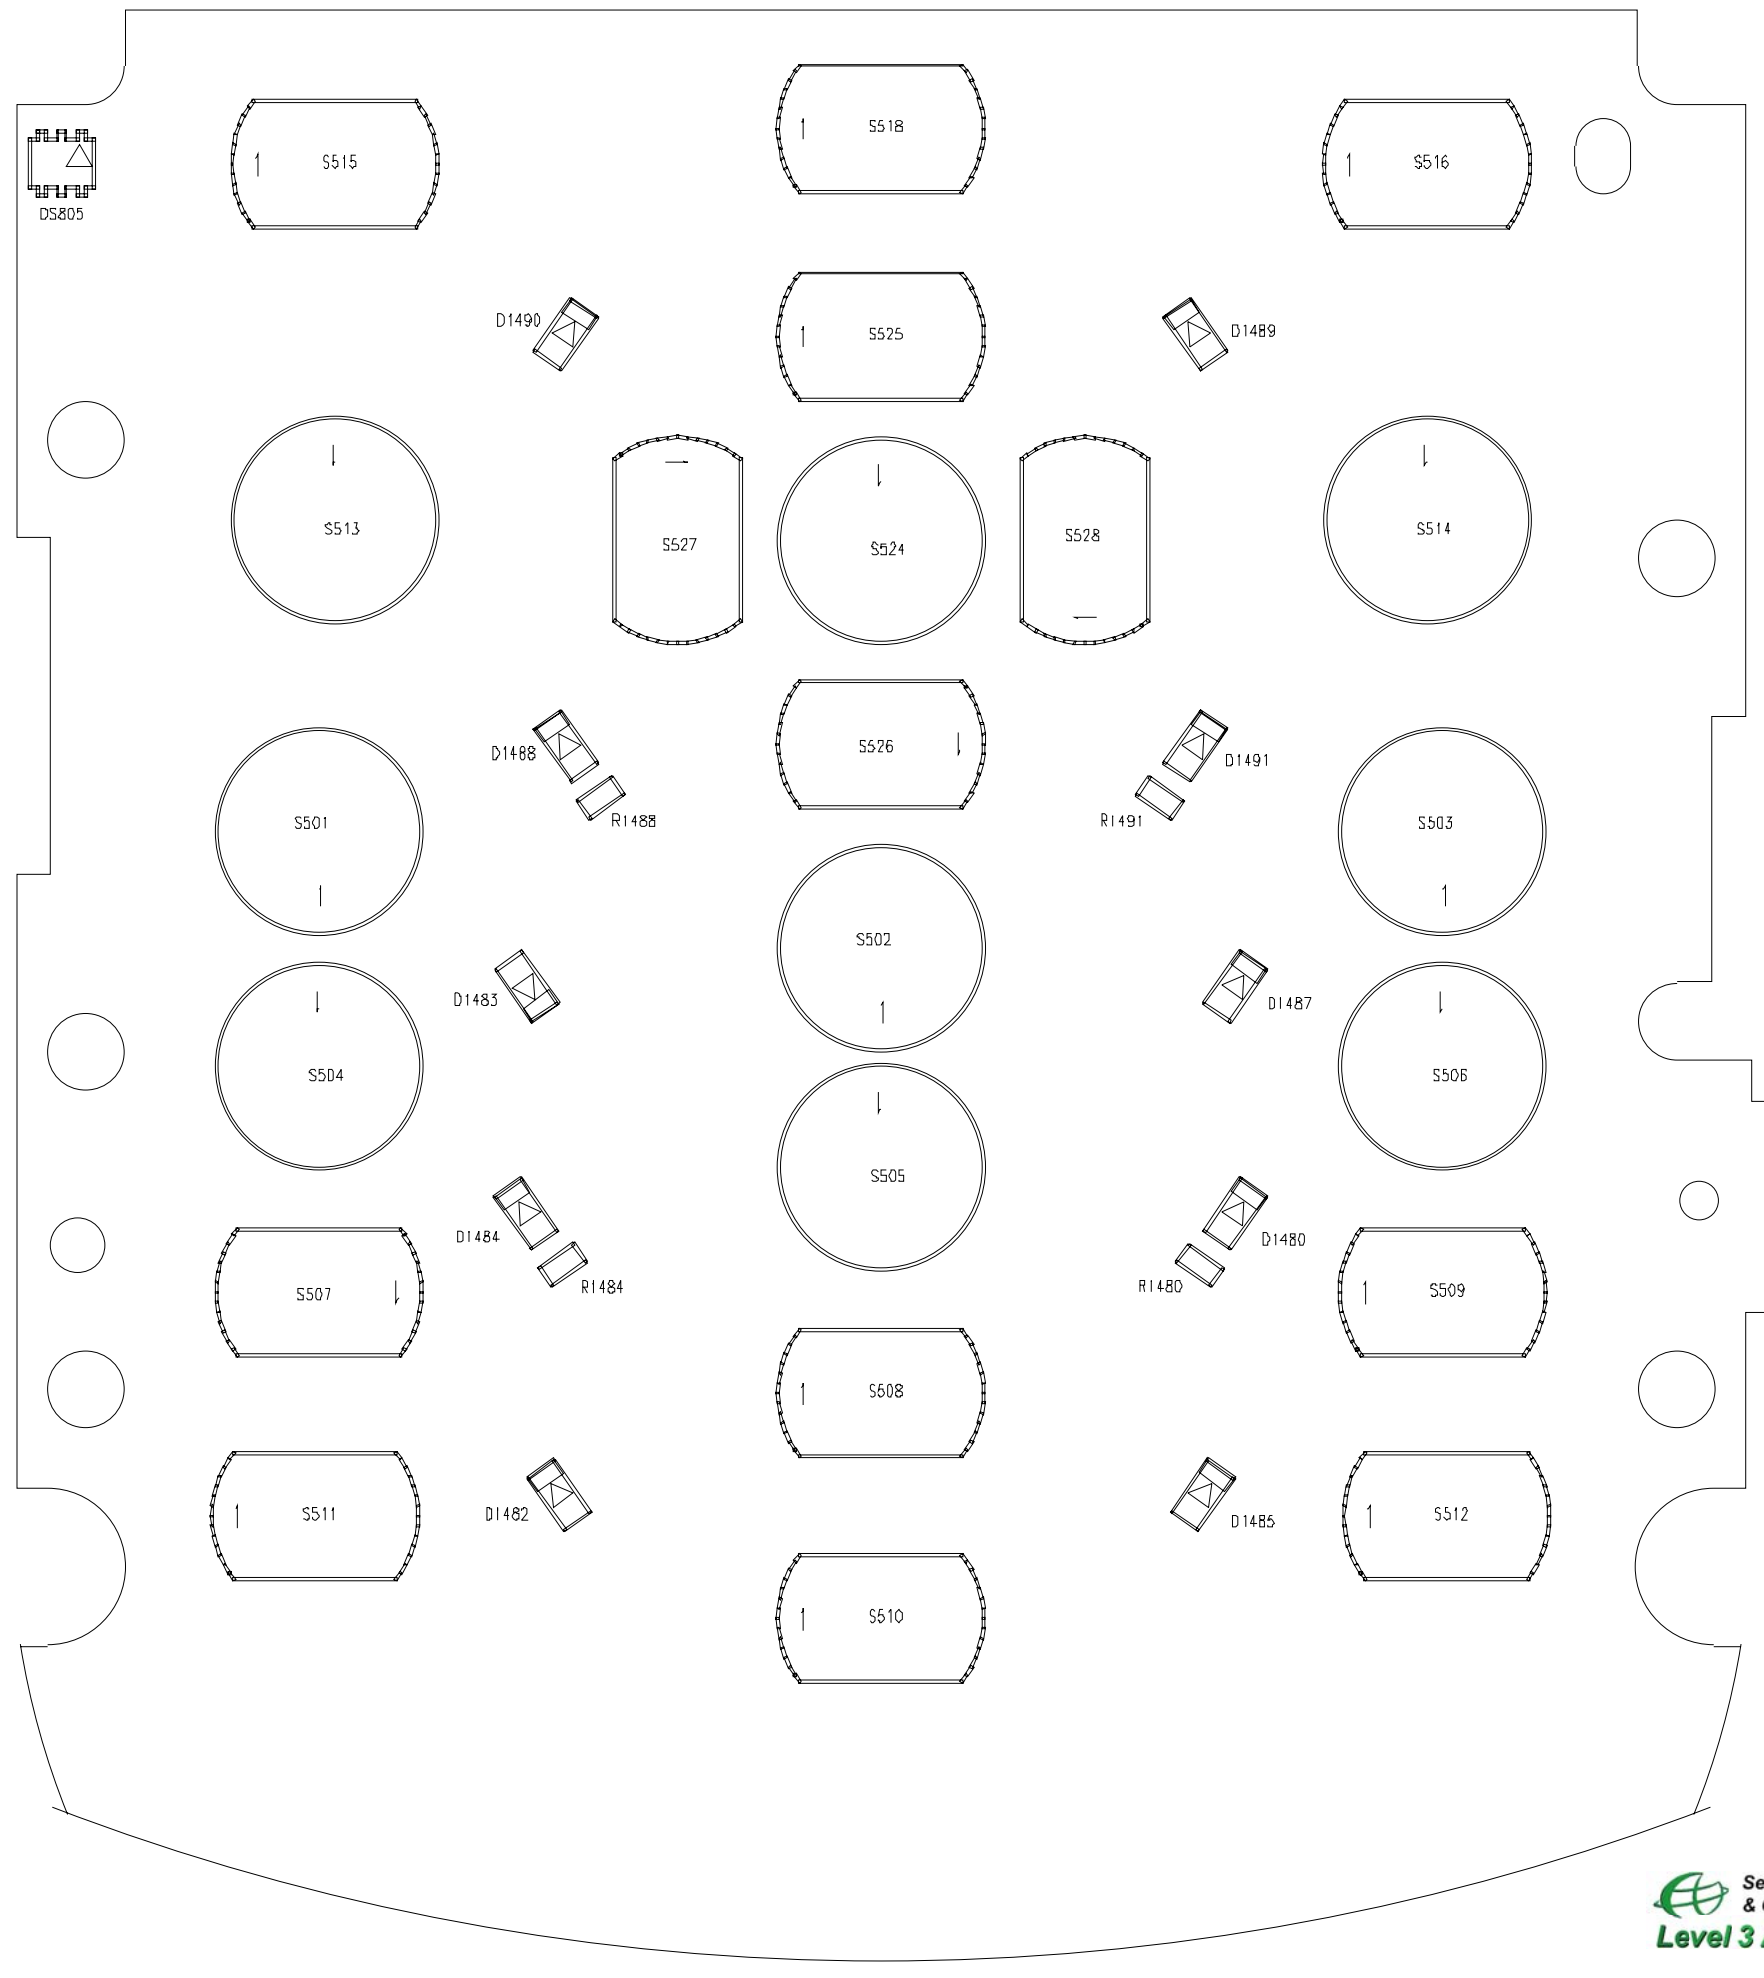

REVISIONS	
Service Engineering & Optimization	2006.03.21
Level 3 Boardlayout	Rev. 1.0
L6i	8403602D02_P2
Service Training and Documentation	Page 3 of 4