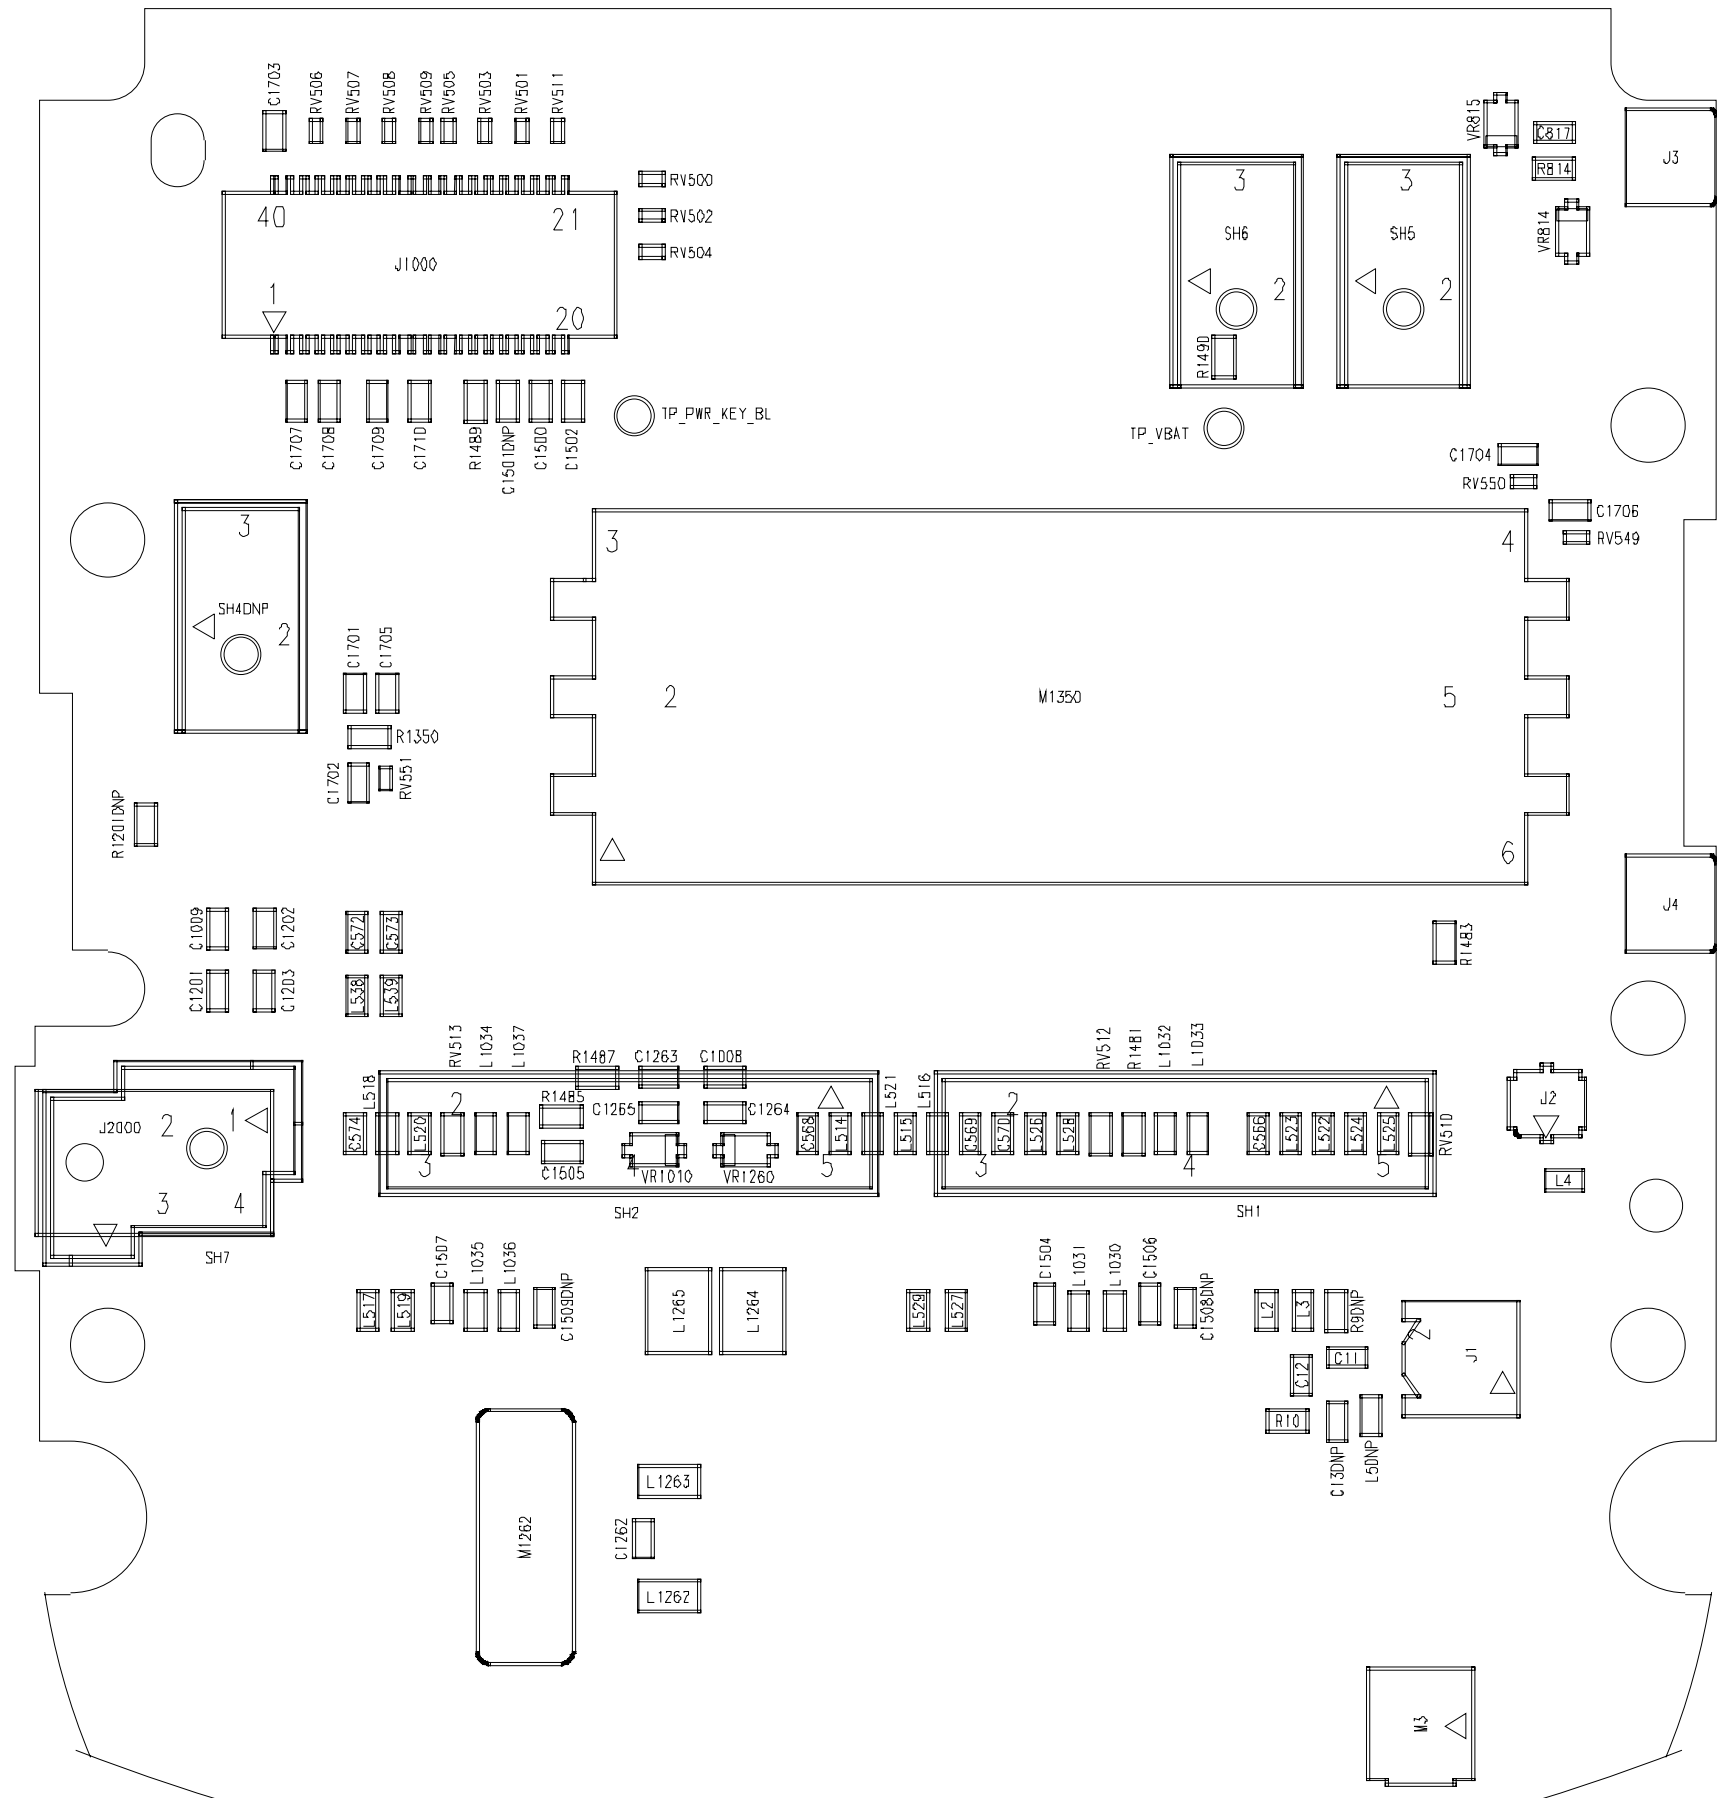

L6i 8403602D02_P2

Service Engineering & Optimization
Level 3 Authorized

REVISIONS	
Service Engineering & Optimization	2006.03.21
Level 3 Boardlayout	Rev. 1.0
L6i	8403602D02_P2
Service Training and Documentation	Page 4 of 4