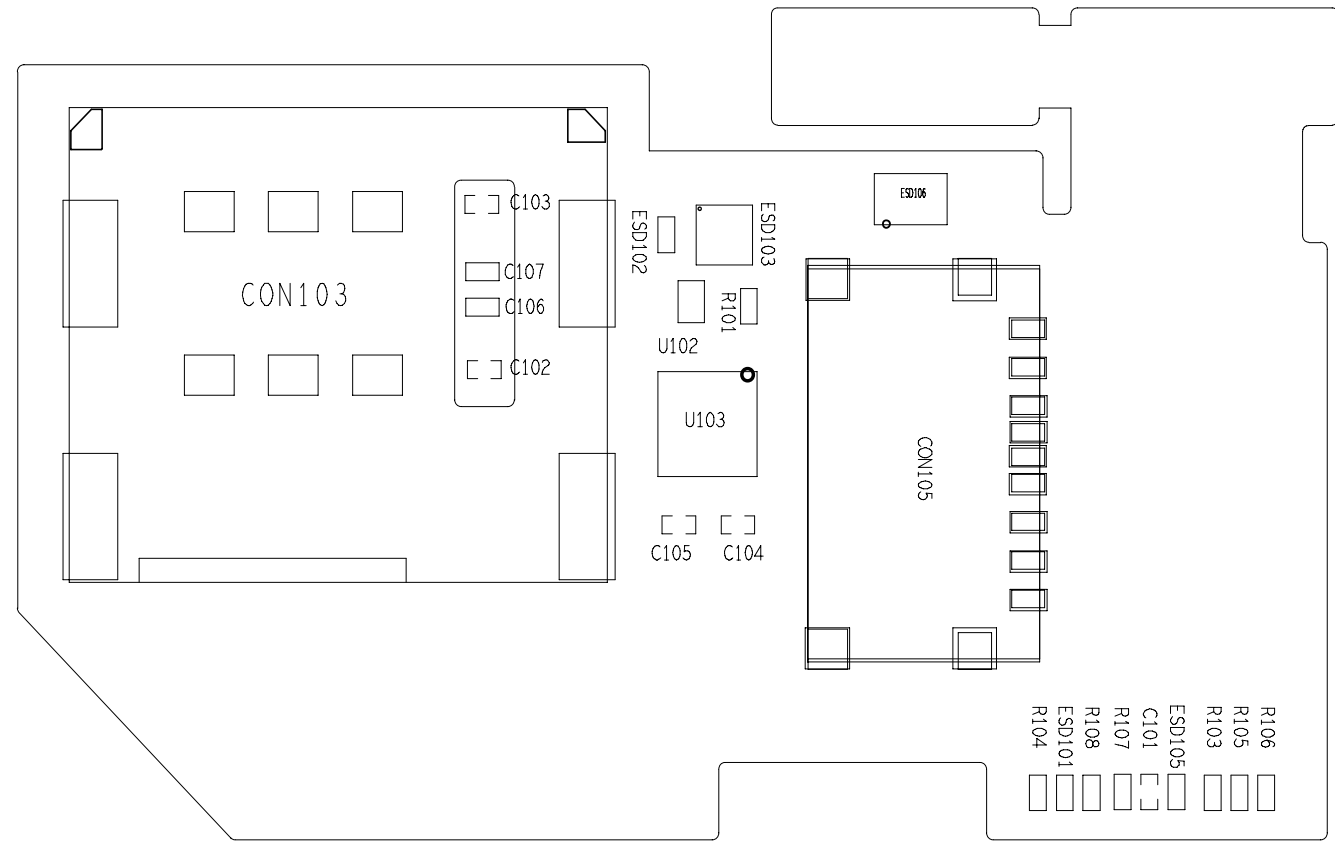

Service Engineering & Optimization
Level 3 Authorized

Service Engineering & Optimization	2008.07.10
Level 3 Schematics	Rev.1.0
EM325	SB0DU01TG0F
Main Board - Bottom side	Page 2 of 6

Top Side

Bottom Side

Top Side

Bottom Side