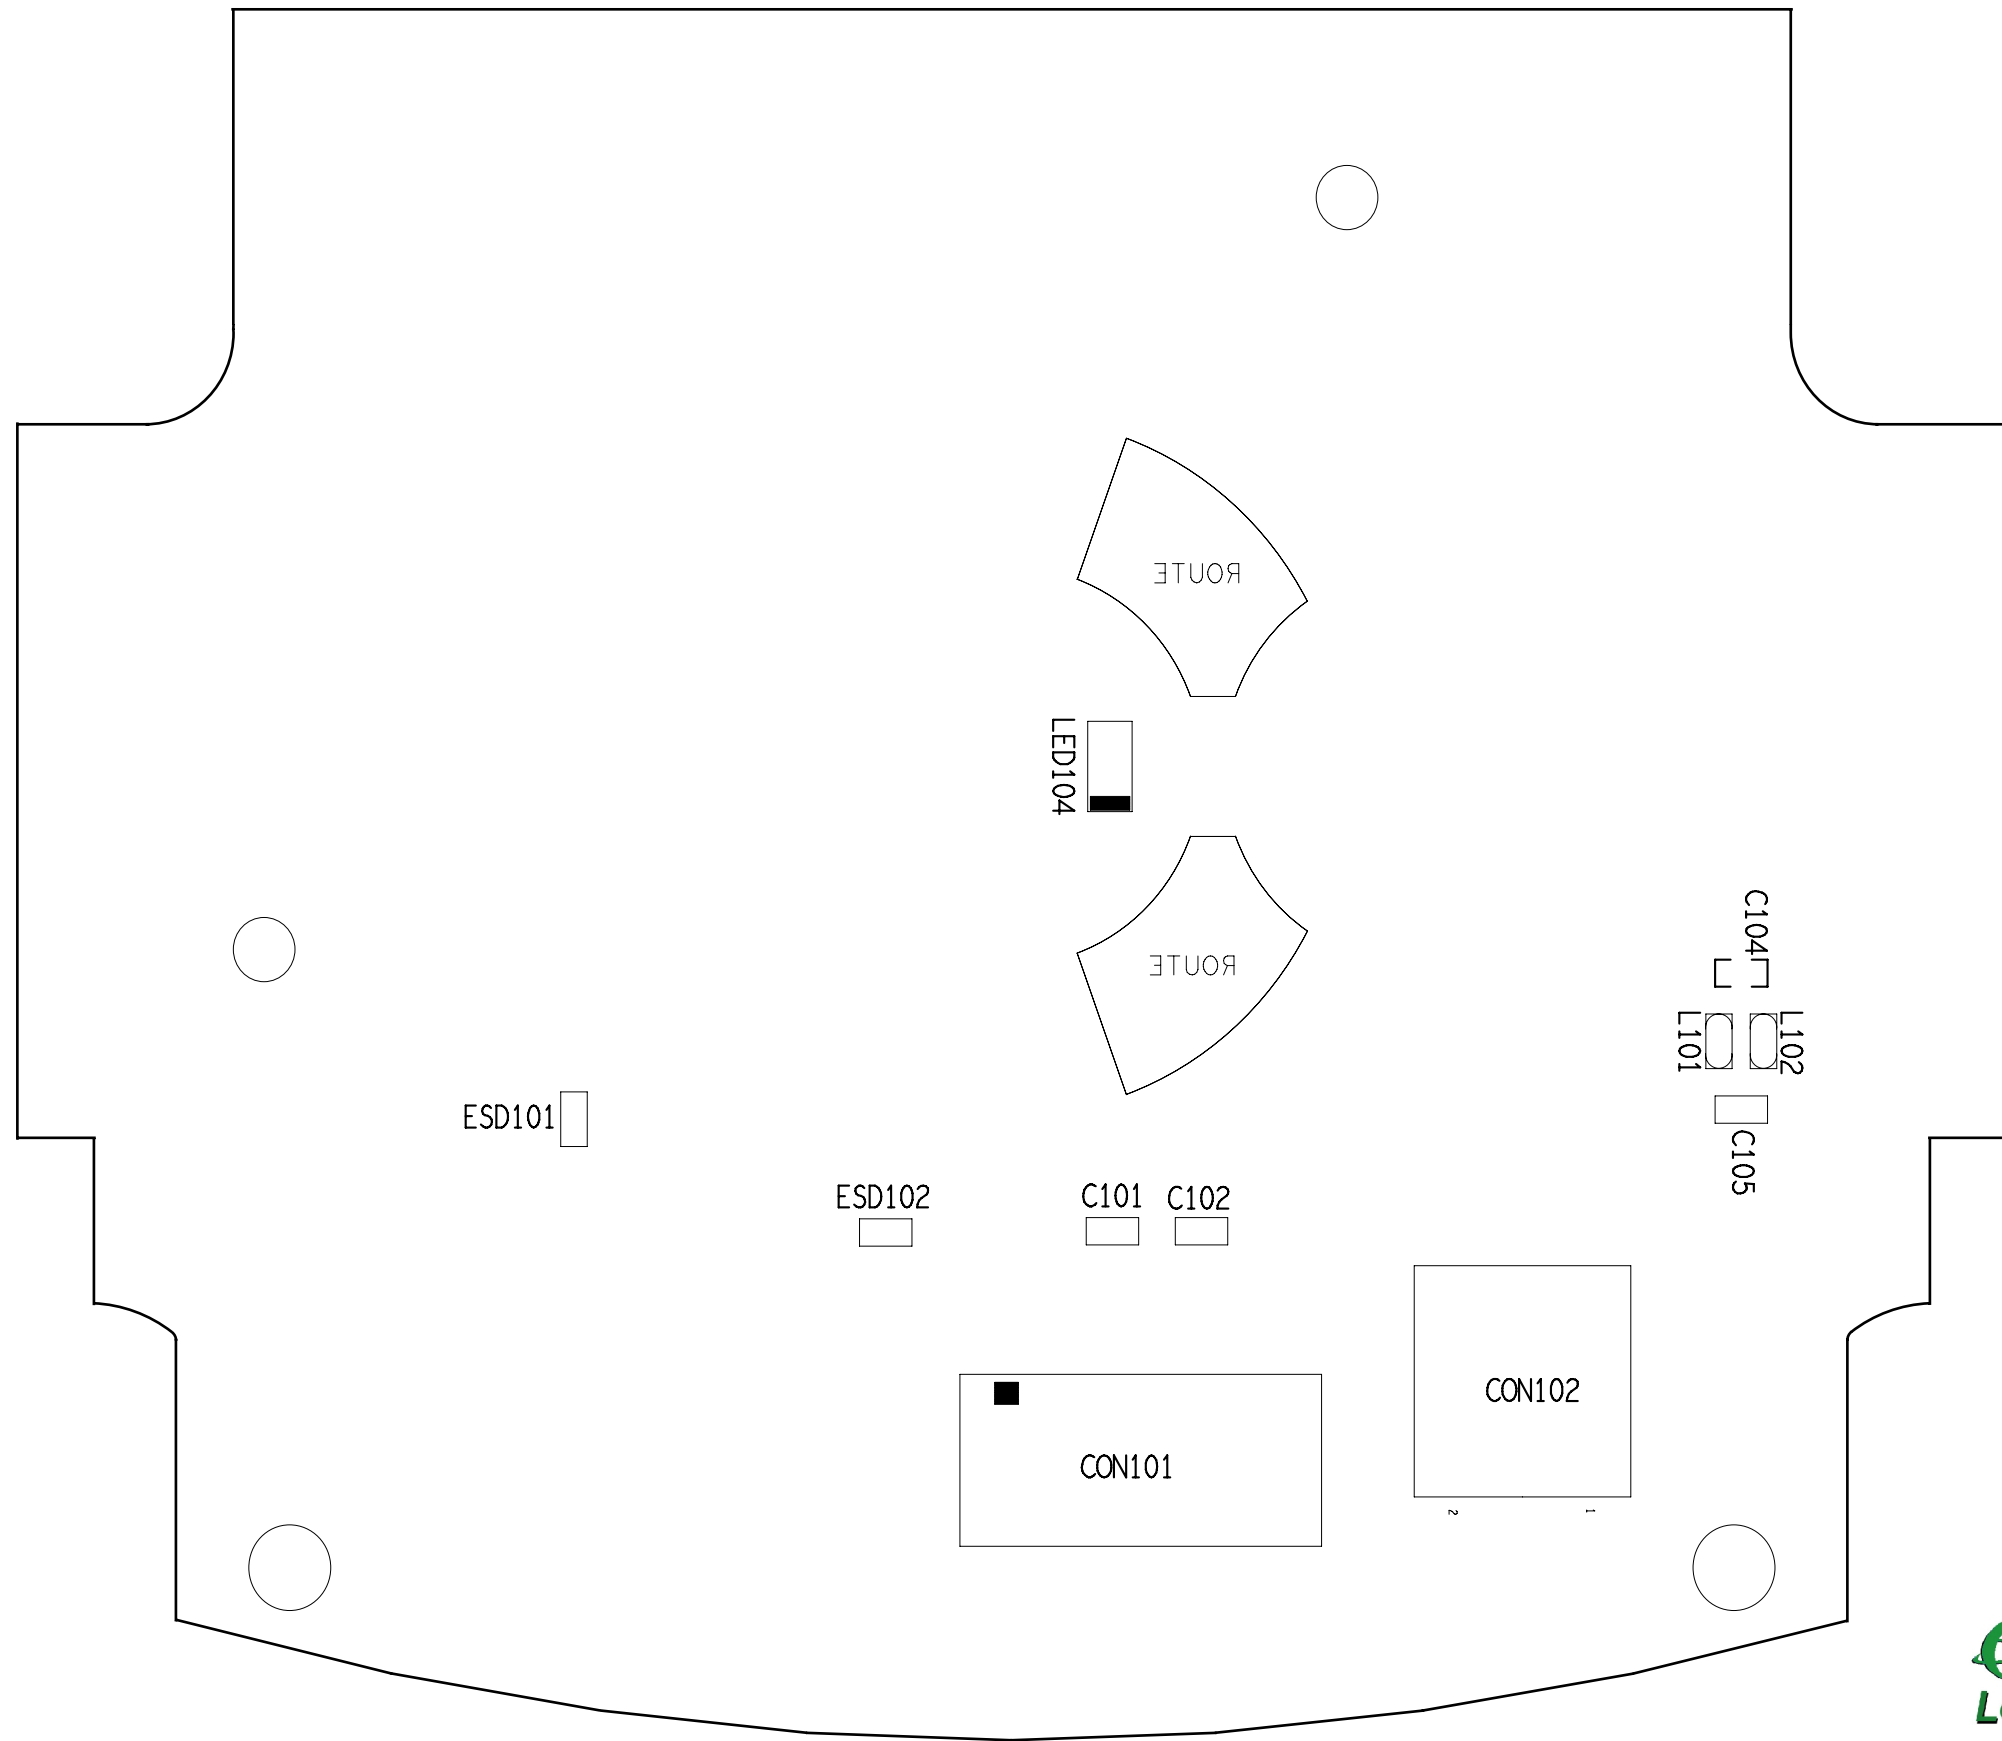

Service Engineering & Optimization
Level 3 Authorized

Service Engineering & Optimization	2008.07.10
Level 3 Schematics	Rev.1.0
EM325	SB0DU01TG0F
Main Board - Bottom side	Page 2 of 6

Top Side

Bottom Side

Top Side

Bottom Side