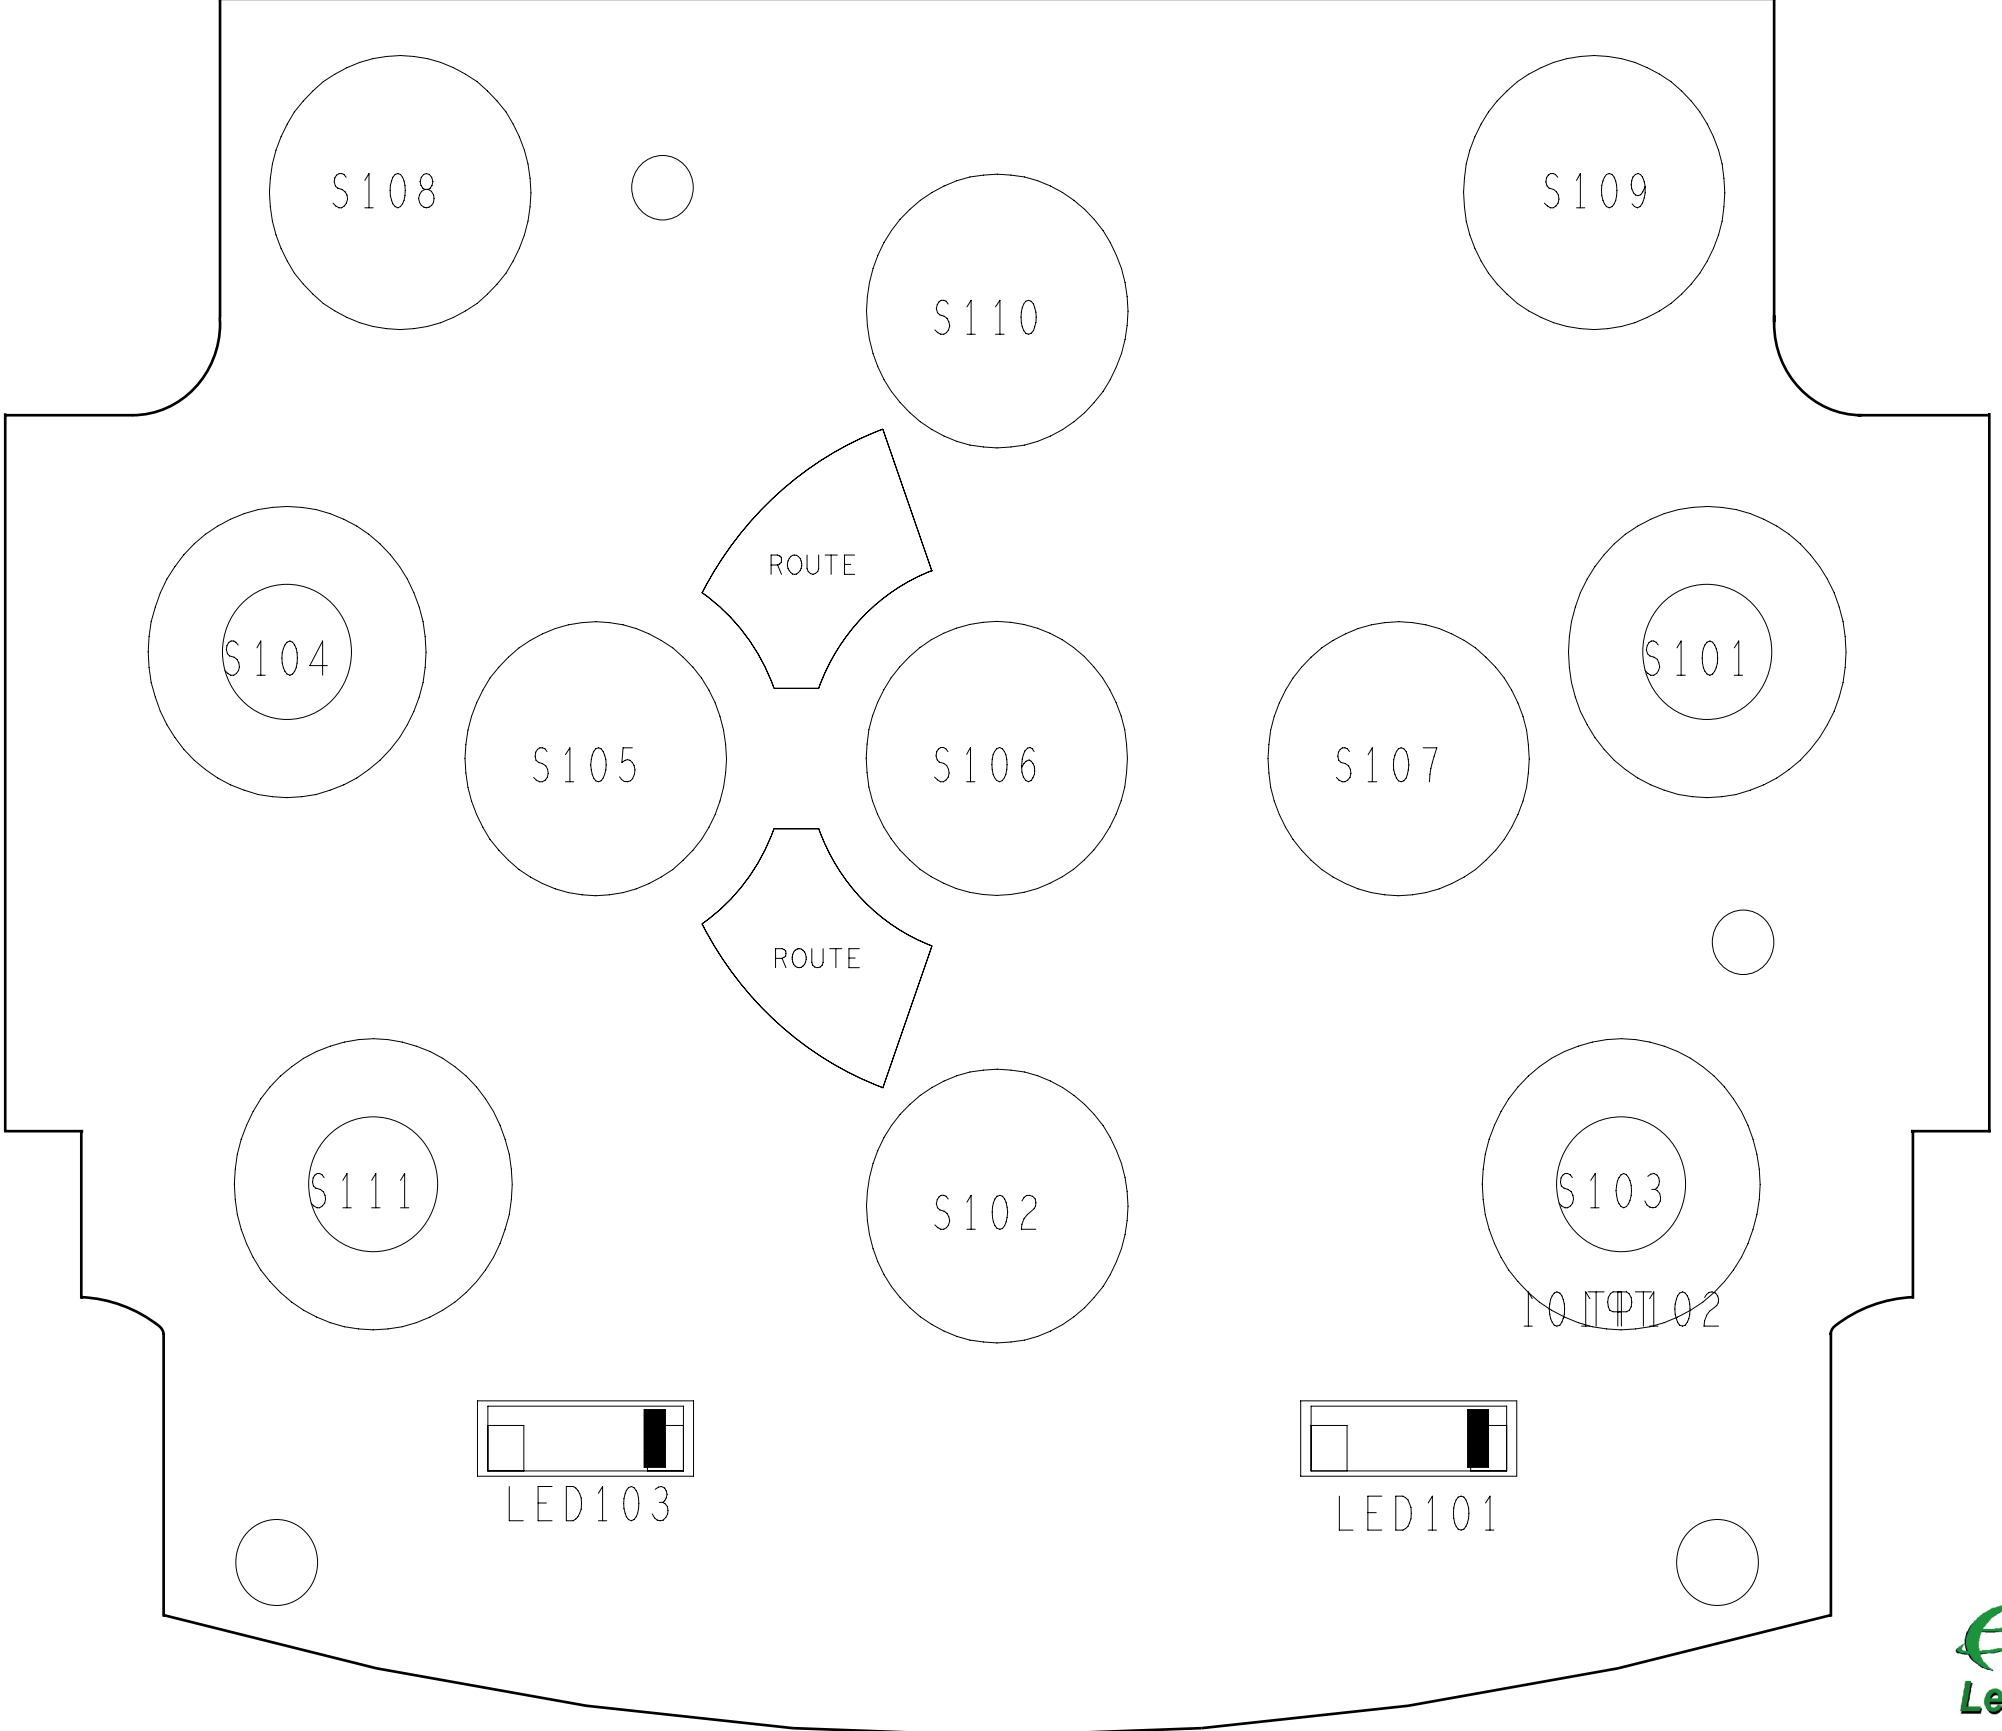

Service Engineering & Optimization
Level 3 Authorized

Service Engineering & Optimization	2008.07.10
Level 3 Schematics	Rev.1.0
EM325	SB0DU01TG0F
Main Board - Bottom side	Page 2 of 6

Top Side

Bottom Side

Top Side

Bottom Side