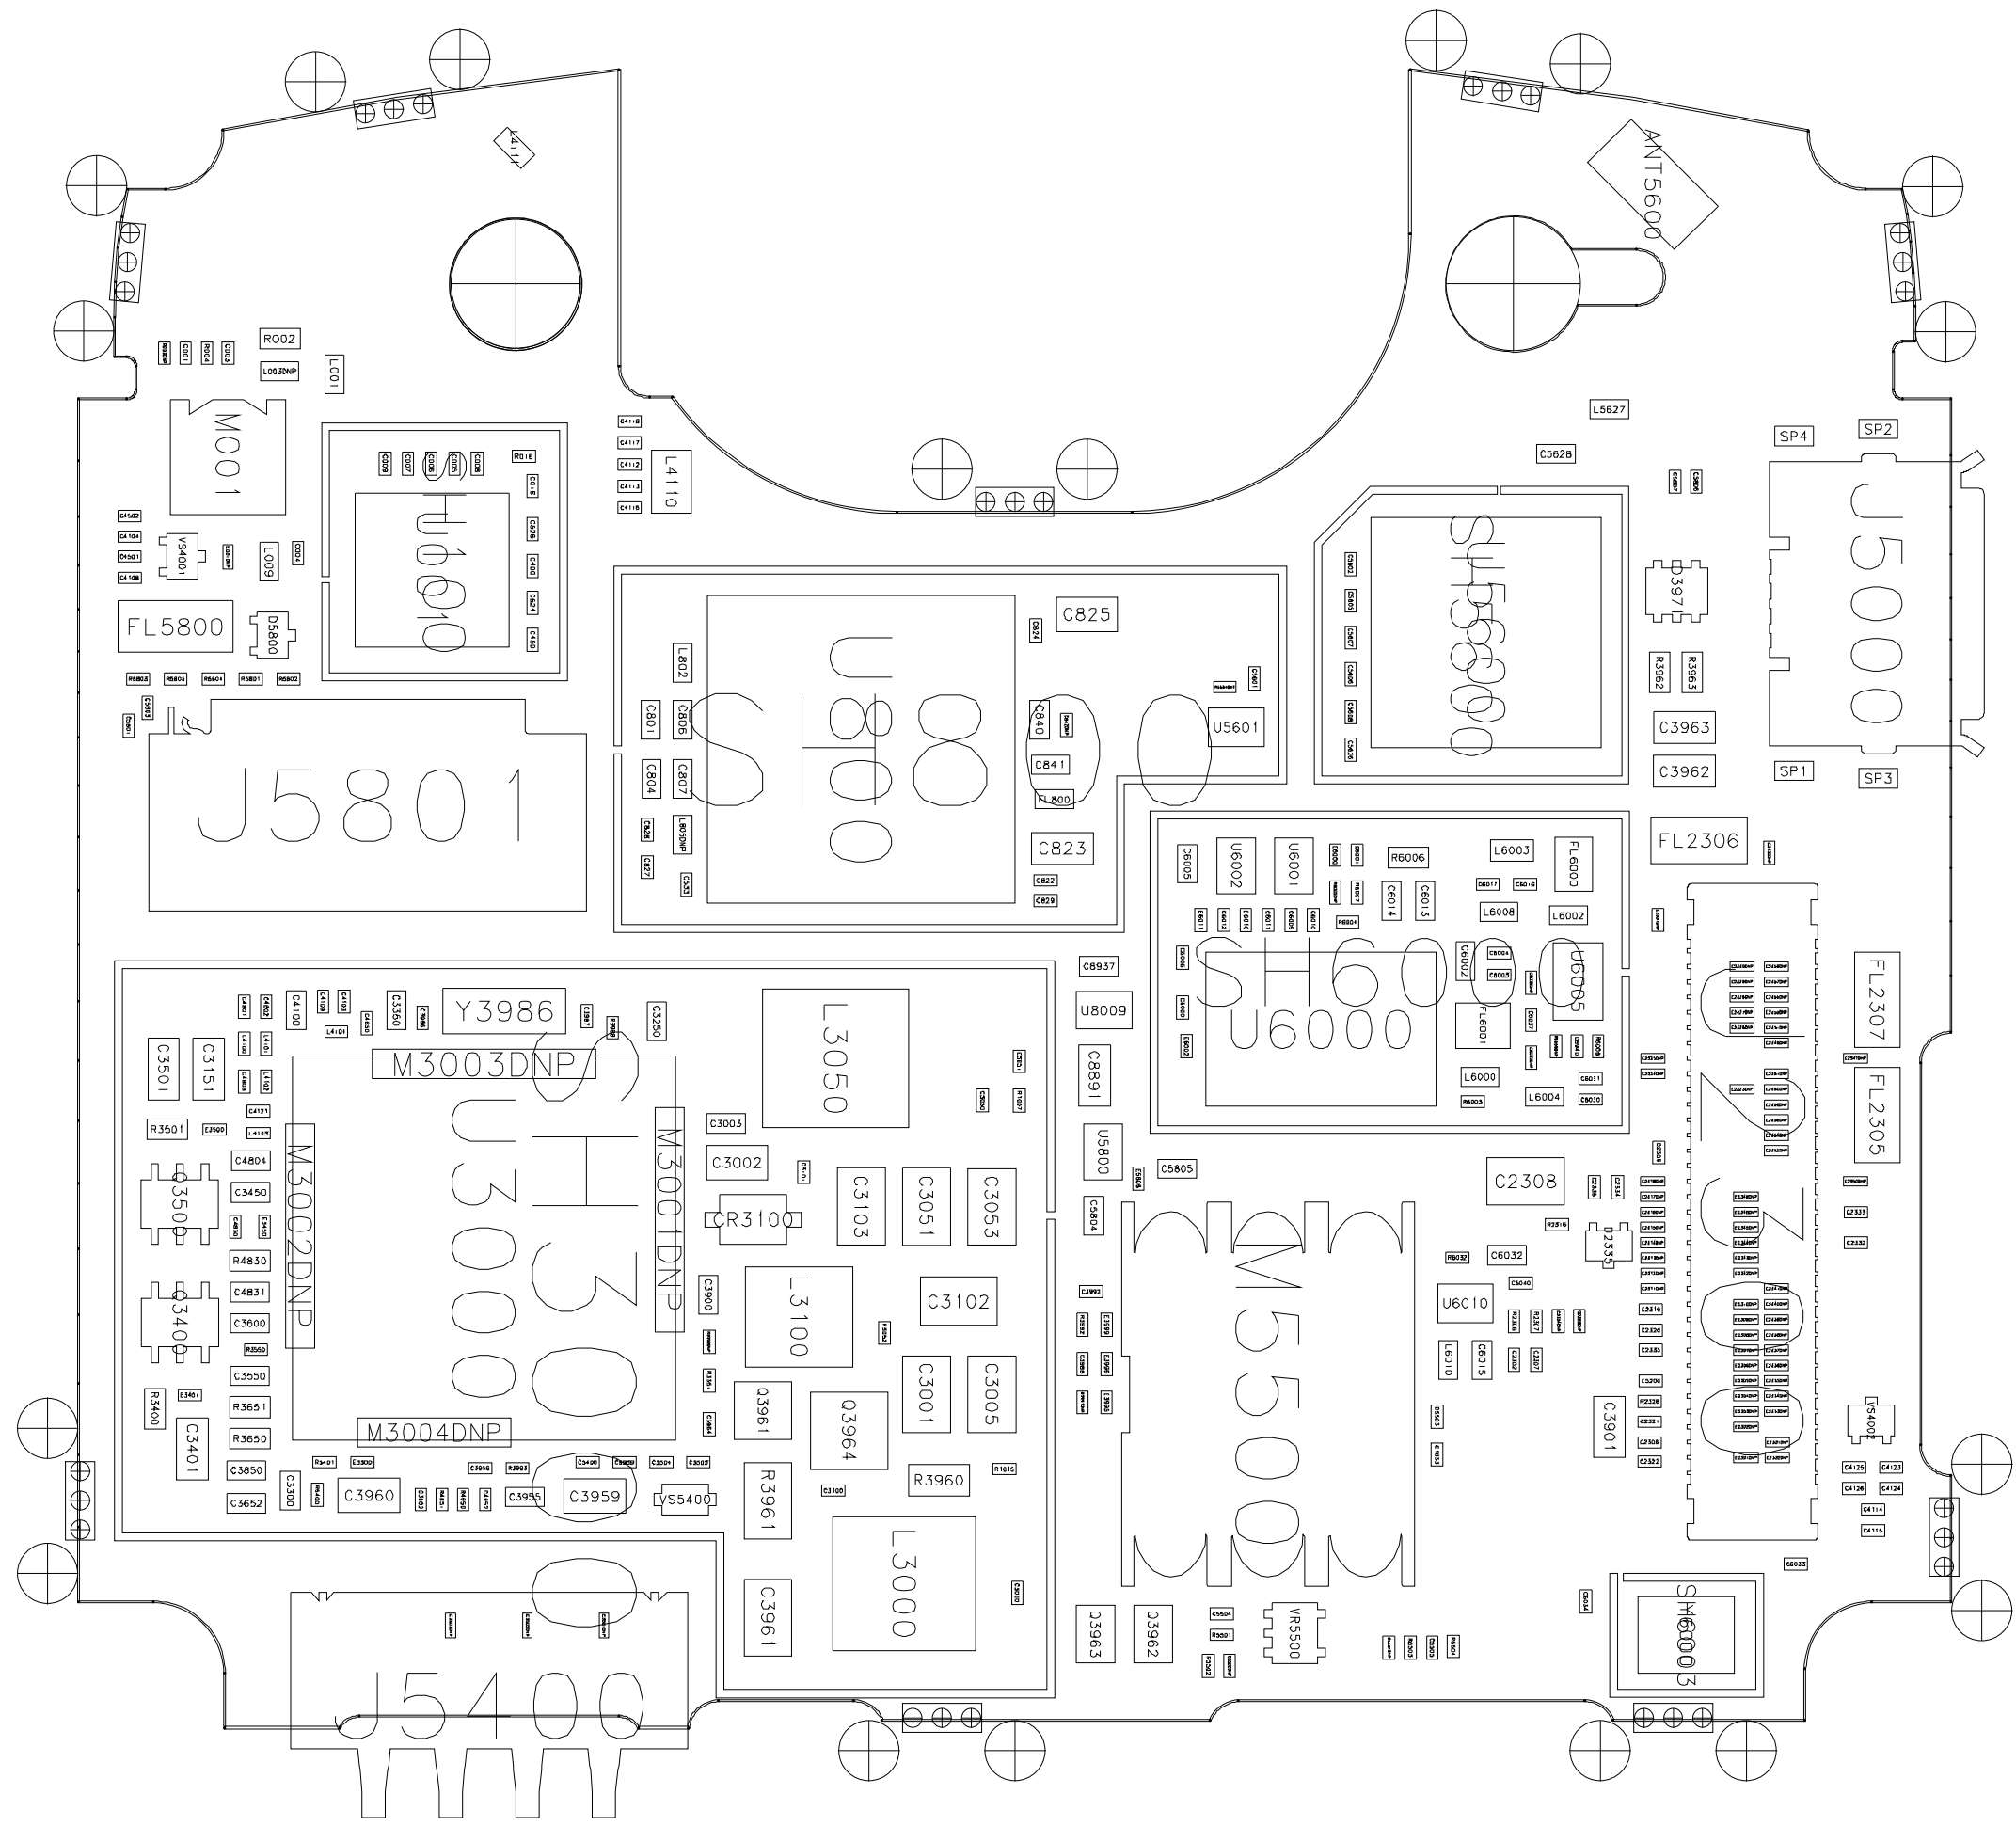

V9x_850_US_Ornand_8471274E0

Repair Optimization Service Training	2008.09.30
Level 3 Board Layout	Rev. 1.0
V9_ORNAND 850 US	8471058R01
	Page 1 of 2

V9x_850_US_Ornard_8471274E01

Repair Optimization Service Training	2008.09.30
Level 3 Board Layout	Rev. 1.0
V9_ORNAND 850 US	8471058R01
	Page 2 of 2