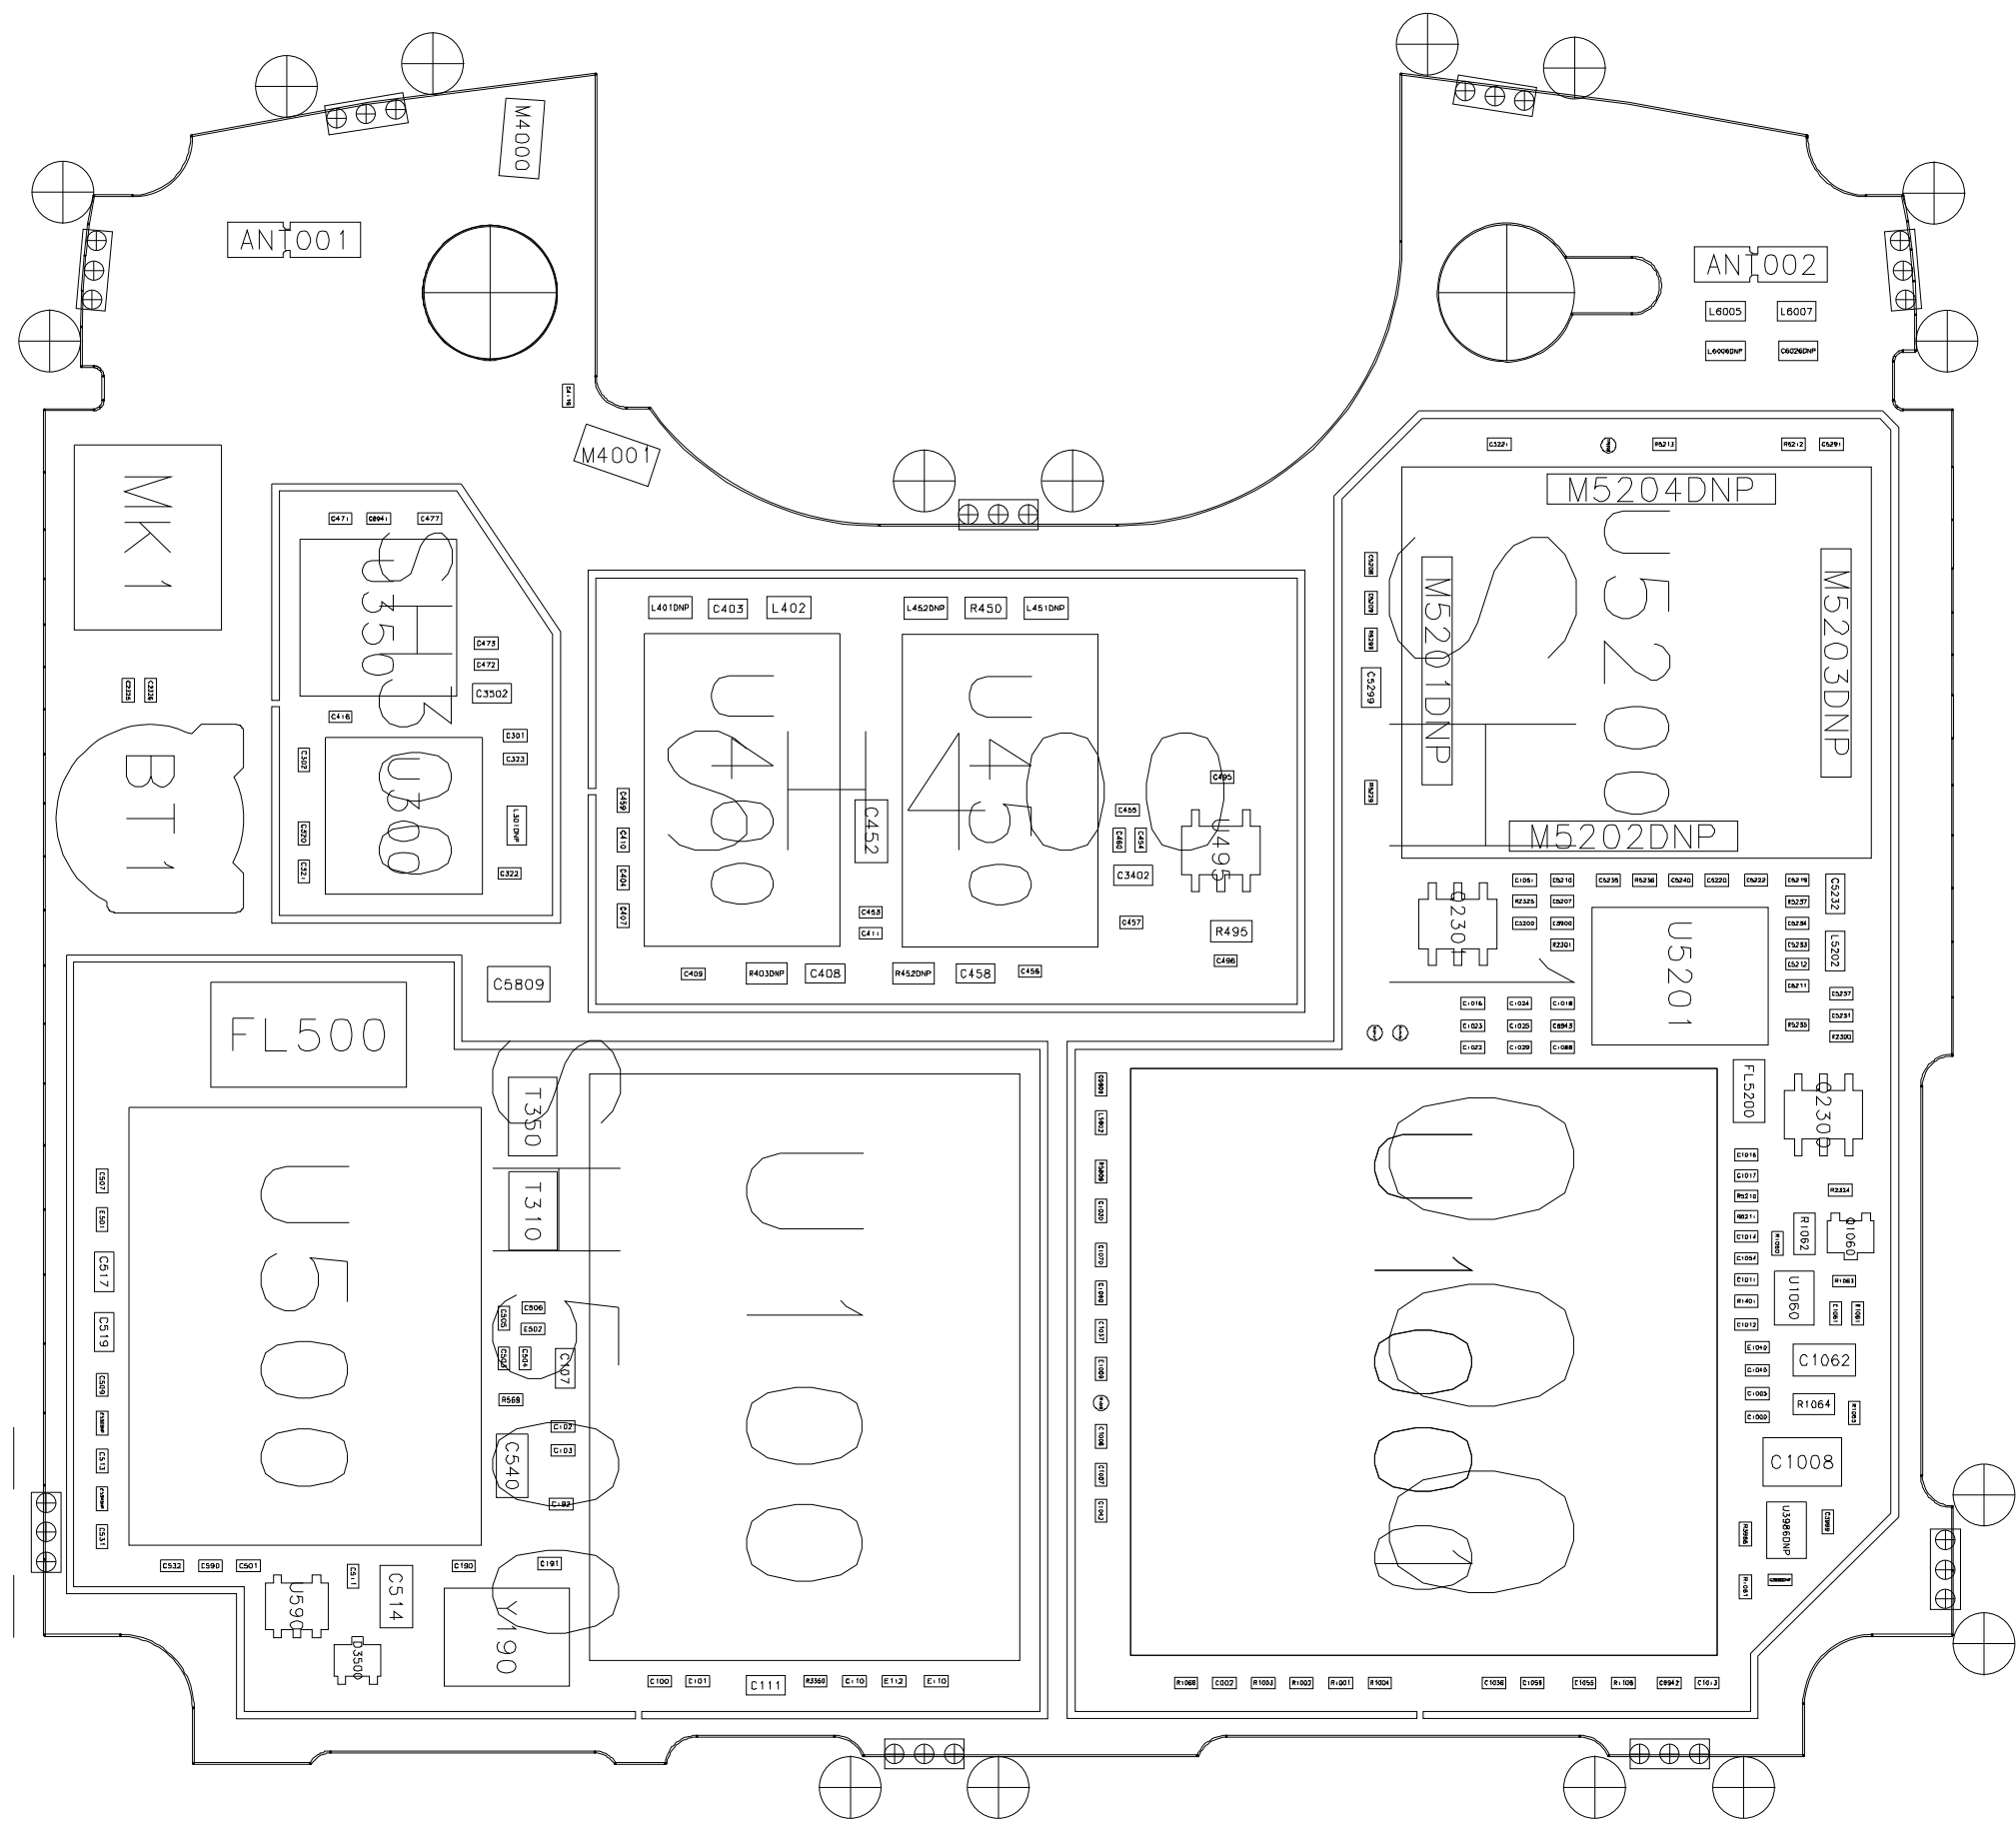

V9x_850_US_Ornand_8471274E0

Repair Optimization Service Training	2008.09.30
Level 3 Board Layout	Rev. 1.0
V9_ORNAND 850 US	8471058R01
	Page 1 of 2

V9x_850_US_Ornard_8471274E01

Repair Optimization Service Training	2008.09.30
Level 3 Board Layout	Rev. 1.0
V9_ORNAND 850 US	8471058R01
	Page 2 of 2