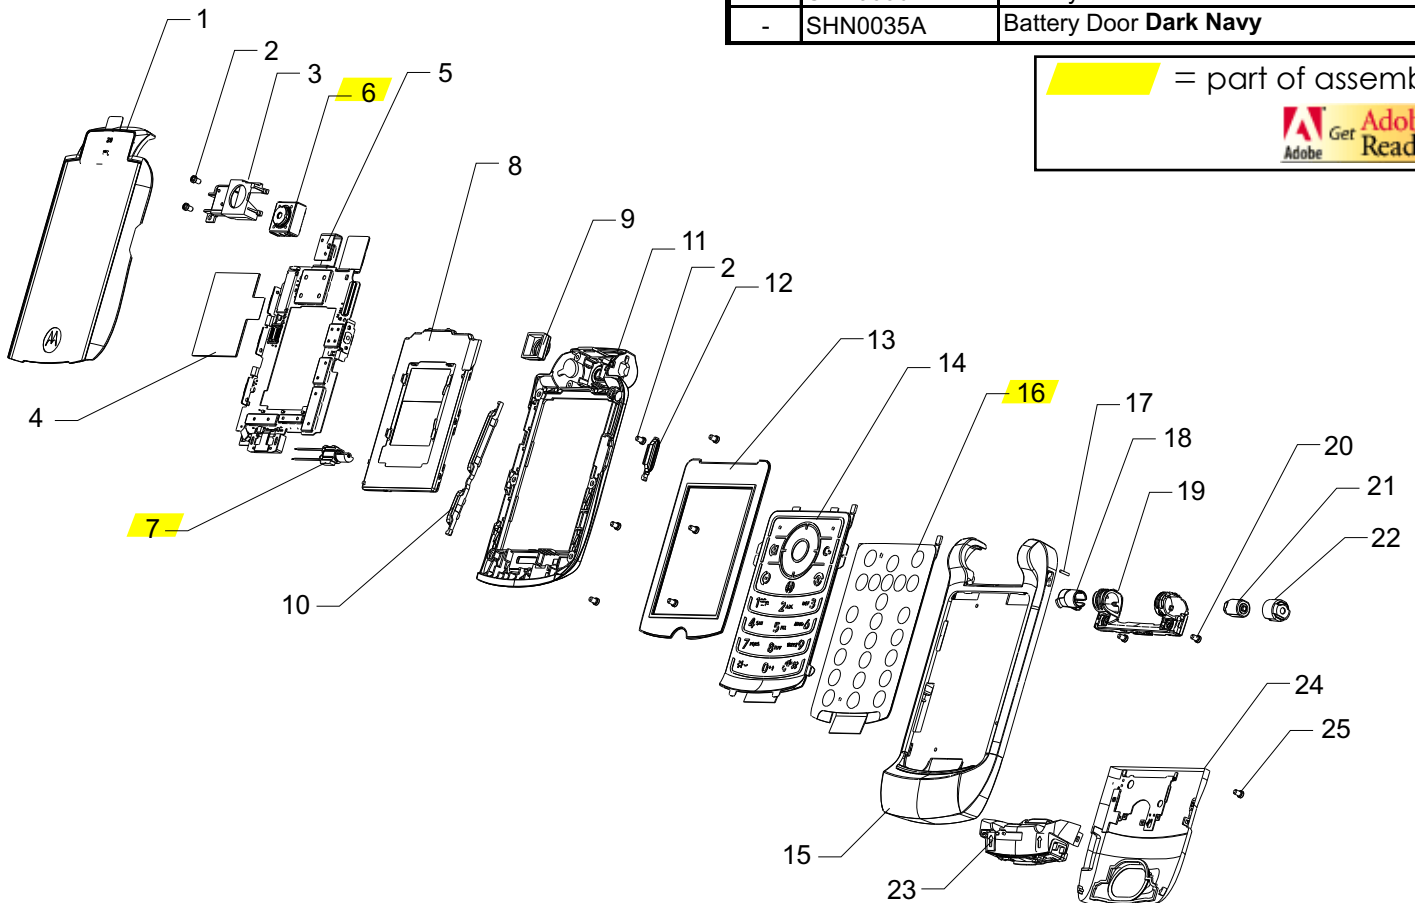

Item No.	Motorola Part No.	Description
-	0171718D01	Flip Front Housing Assy Licorice
-	0171718D05	Flip Front Housing Assy Dark Navy
-	0171718D02	Flip Front Housing Assy Dark Navy VF
1	1571788C01	Flip Cover Licorice
1	1571788C06	Flip Cover Dark Navy
1	1571788C02	Flip Cover Dark Navy Vodafone
2	0387726M18	Screw M1.6x2.5mm
3	0171256E01	Bracket MPXL Camera
4	7271830E01	CLI Display
5	0171841D01	Flip PCB
6	→ 9471292D06	→ Mpxl Camera
-	→ 9471680E04	→ VGA Camera
7	→ 0171120E02	→ Vibrator
-	1171200E01	Adhesive Flip PCB #1
-	1171817D02	Adhesive Flip PCB #2
8	7271830D01	Main Display
9	0571883D01	Grommet VGA Camera
10	3871815C02	Button Volume
11	1571791C01	Flip Housing Licorice
11	1571791C02	Flip Housing Dark Navy
12	3871816C02	Button Camera
13	6171021F03	Lens Main Display Licorice
13	6171021F01	Lens Main Display Dark Navy
13	6171021F05	Lens Main Display Dark Navy Vodafone

= part of assembly

REVISIONS	
	2006.10.16
Level 1-2 Parts List	
Version 1.0	
Product Name:	V6
	Page 1 of 2

Level 1-2 Parts List Components			
Ref	Part #	Description	Comments
ANT001	3987977Y01	ANTENNA CONNECTOR	
ANT002	3987977Y02	CONNECTOR UNIVERSAL	
J2300	0971726C03	CONNECTOR FLEX ASSY	
J5000	0988486Y01	USB CONNECTOR	
J5400	3970350F01	CONNECTOR BATTERY	
J5801	3971730C02	CONNECTOR TRANS FLASH	
M001	0988612M01	CONNECTOR RF	
M002	0988612M01	CONNECTOR RF	
M2300 M4001	3987402Y03	CONTACT SPEAKER LEVELING	
M4000	3987402Y02	CONNECTOR SPEAKER 1 CONTACT	
M5500	3989888N01	CONNECTOR SIM	
MK1	5089874N01	MICROPHONE	