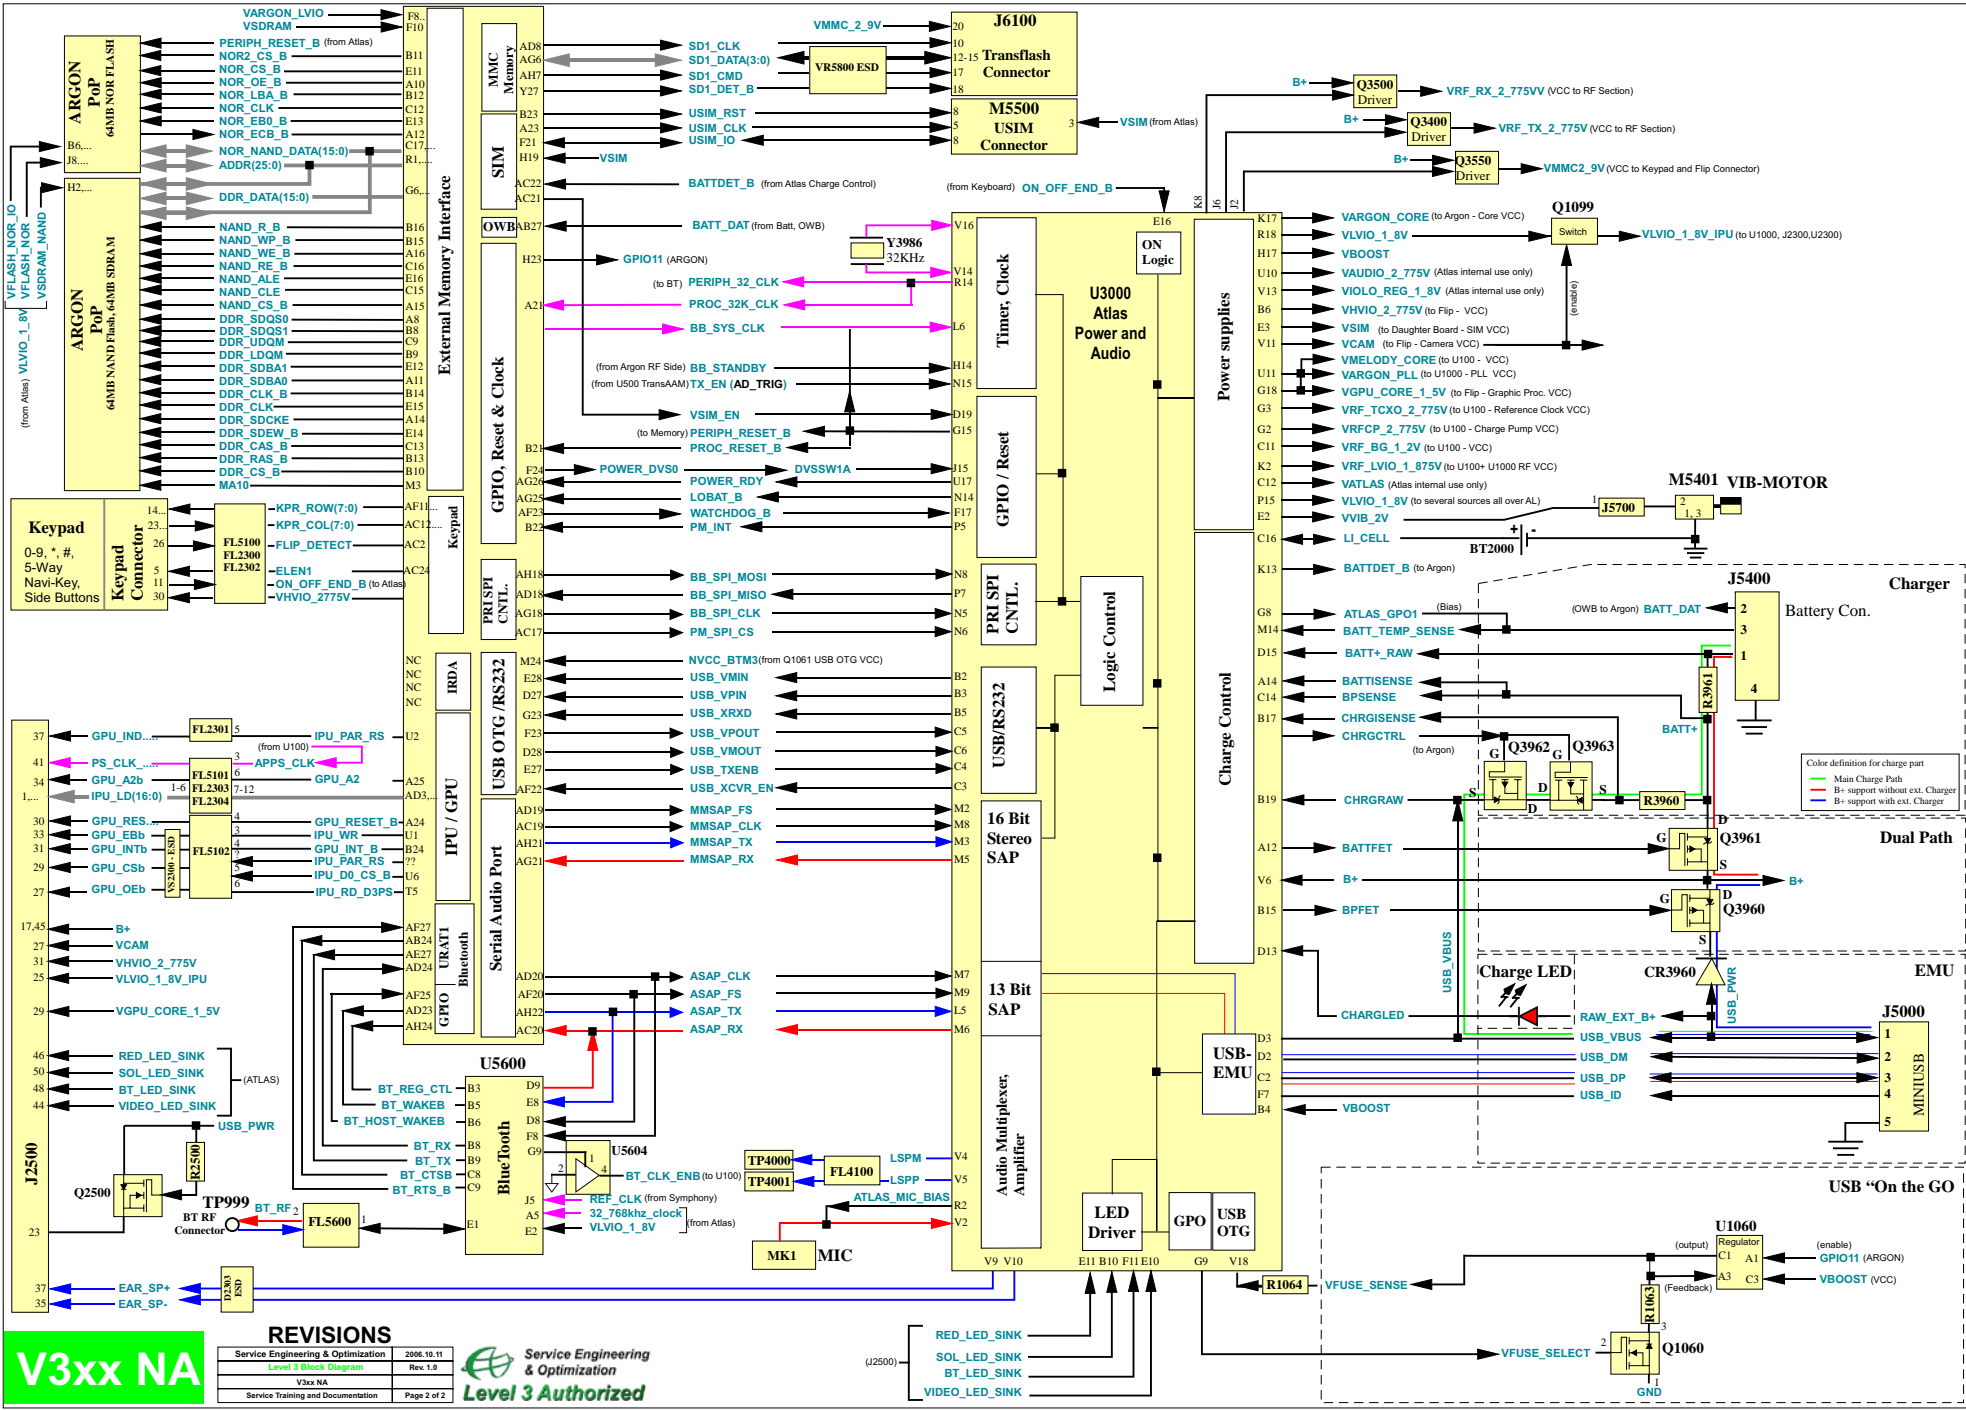

V3xx NA

Motorola Confidential Proprietary

Service Engineering & Optimization
Level 3 Authorized

REVISIONS	
Service Engineering & Optimization	2006.10.25
Level 3 Block Diagram	Rev. 1.0
V3xx NA	
Service Training and Documentation	Page 1 of 2

V3xx NA

REVISIONS	
Service Engineering & Optimization	2006.10.11
Level 3 Block Diagram	Rev. 1.0
V3xx NA	
Service Training and Documentation	Page 2 of 2