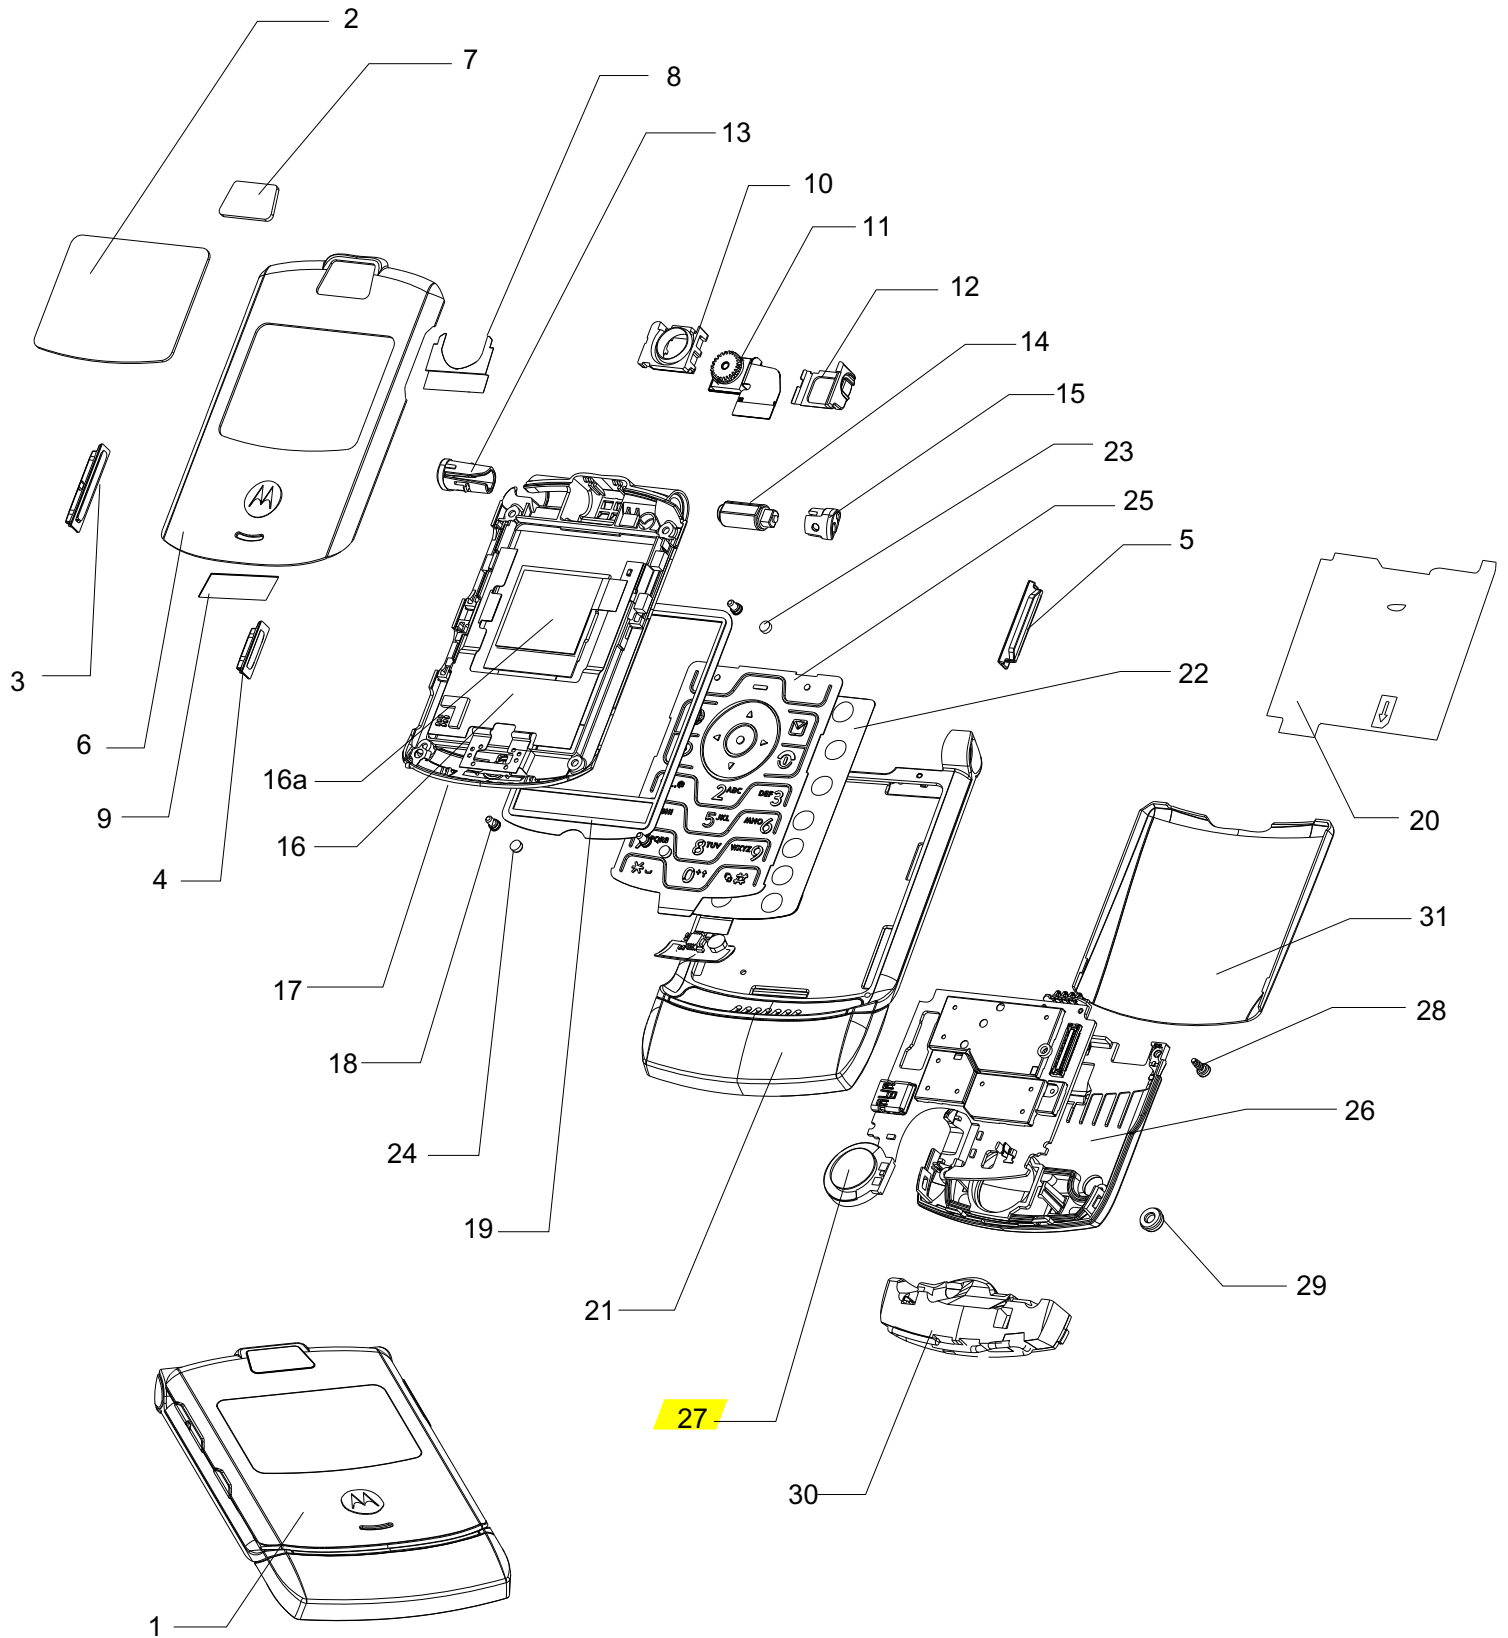

V3 05 (Cost Reduction)

European
Spare Parts
Level 1&2 Authorized

Go to next page

 = part of assembly

REVISIONS	
	2006.10.19
	Level 1-2 Parts List
	Version 1.4
Product Name:	V3 05 (Cost Reduction)
Author:	Ralf Lorenzen-Scheil
	Page 1 of 3

V3 05 (Cost Reduction)

Item No.	Motorola Part No.	Description
1	0171579B01	Flip Front Housing Assy Silver
1	0171579B02	Flip Front Housing Assy Black
1	0171579B07	Flip Front Housing Assy Pink
1	0171579B08	Flip Front Housing Assy CUBL
1	0171579B13	Flip Front Housing Assy Buble Gum
2	6190015N02	Lens Cli Display
3	3890012N01	Button Volume
4	3890013N01	Button Smart
5	3890014N01	Button VR
6	1590001N06	Flip Cover Assy Silver
6	1590001N07	Flip Cover Assy Black
6	1590001N08	Flip Cover Assy Pink
6	1590001N09	Flip Cover Assy CUBL
6	1590001N13	Flip Cover Assy Buble Gum
6	0171280F09	Flip Cover Assy Cherry Blossom BGP
6	1590001N17	Flip Cover Assy Mauve
7	6190019N02	Lens Camera
8	7588069Y01	Copper Tape
9	3588010Y01	Mesh Speaker
-	3287414Y01	Cushion Speaker
10	0590033N01	Grommet Camera Upper
11	0171268C01	Camera Assy
12	0587343Y02	Grommet Camera Lower
13	1571614D01	Hinge Cap Left
14	5590242N02	Hinge
-	1587510Y01	Socket Hinge
-	0387726M08	Screw, Hinge
15	1589127Y01	Hinge Cap Right
-	8490007N02	Flex Side Button
-	7588382Y01	Pad Side Key
16	7290086N02	Display Assy
16a	7287518Y01	Cli Display
17	1590025N03	Flip Housing Silver
17	1590025N04	Flip Housing Black
-	5988515L01	Magnet
-	3290026N01	Gasket Speaker
-	3387630Y01	M Logo Flip
18	0387726M09	Screw (Flip)
19	6190016N03	Lens Main Display