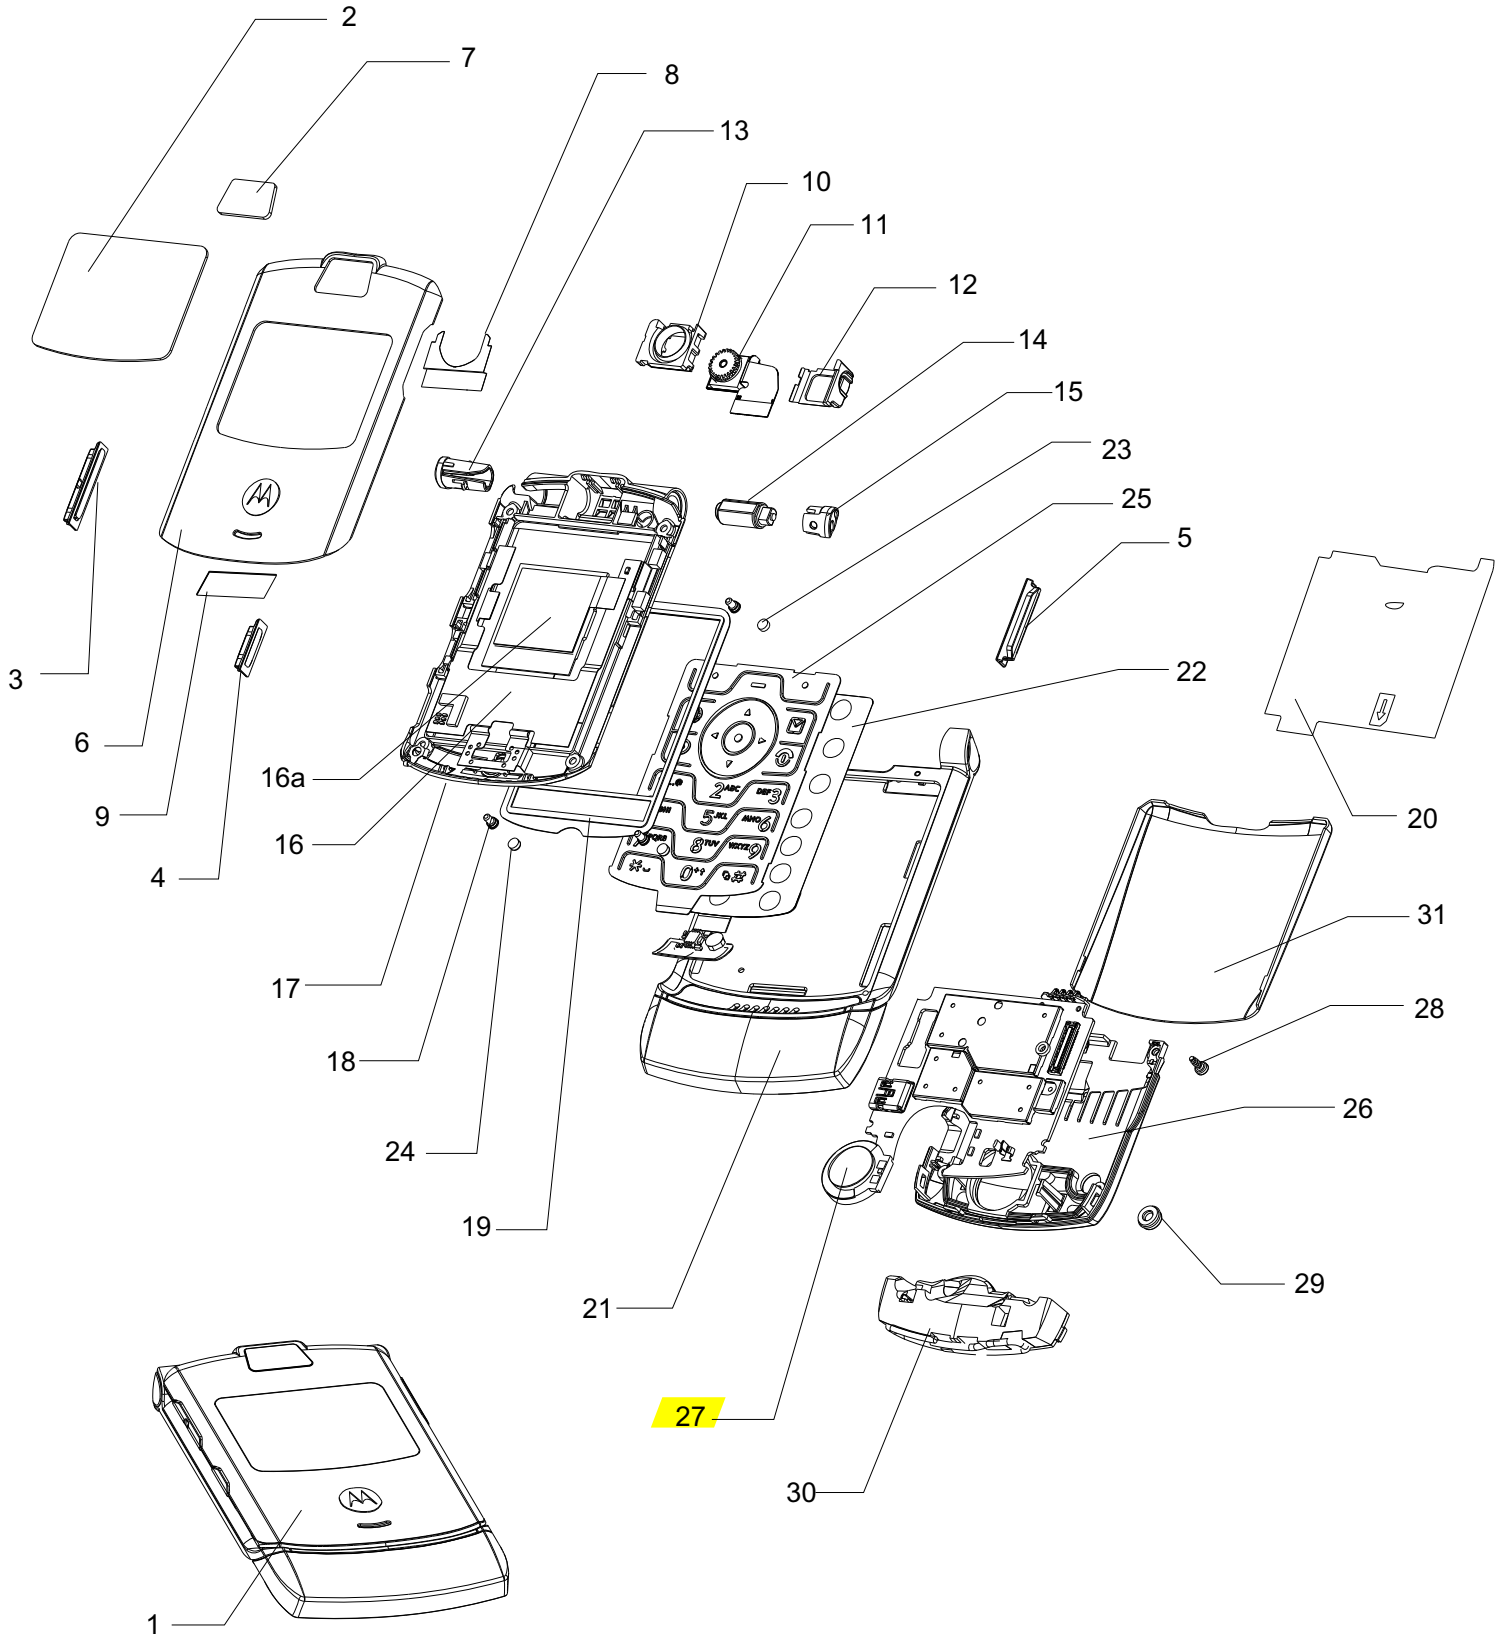

V3 05 (Cost Reduction)

European Spare Parts
Level 1&2 Authorized

Go to next page

 = part of assembly

REVISIONS	
	2006.06.01
	Level 1-2 Parts List
	Version 1.3
Product Name:	V3 05 (Cost Reduction)
Author:	Ralf Lorenzen-Scheil
	Page 1 of 3

V3 05 (Cost Reduction)

Item No.	Motorola Part No.	Description
1	0171579B01	Flip Front Housing Assy Silver
1	0171579B02	Flip Front Housing Assy Black
1	0171579B07	Flip Front Housing Assy Pink
1	0171579B08	Flip Front Housing Assy CUBL
1	0171579B13	Flip Front Housing Assy Buble Gum
2	6190015N02	Lens Cli Display
3	3890012N01	Button Volume
4	3890013N01	Button Smart
5	3890014N01	Button VR
6	1590001N06	Flip Cover Assy Silver
6	1590001N07	Flip Cover Assy Black
6	1590001N08	Flip Cover Assy Pink
6	1590001N09	Flip Cover Assy CUBL
6	1590001N13	Flip Cover Assy Buble Gum
7	6190019N02	Lens Camera
8	7588069Y01	Copper Tape
9	3588010Y01	Mesh Speaker
-	3287414Y01	Cushion Speaker
10	0590033N01	Grommet Camera Upper
11	0171268C01	Camera Assy
12	0587343Y02	Grommet Camera Lower
13	1571614D01	Hinge Cap Left
14	5590242N02	Hinge
-	1587510Y01	Socket Hinge
-	0387726M08	Screw, Hinge
15	1589127Y01	Hinge Cap Right
-	8490007N02	Flex Side Button
-	7588382Y01	Pad Side Key
16	7290086N02	Display Assy
16a	7287518Y01	Cli Display
17	1590025N03	Flip Housing Silver
17	1590025N04	Flip Housing Black
-	5988515L01	Magnet
-	3290026N01	Gasket Speaker
-	3387630Y01	M Logo Flip