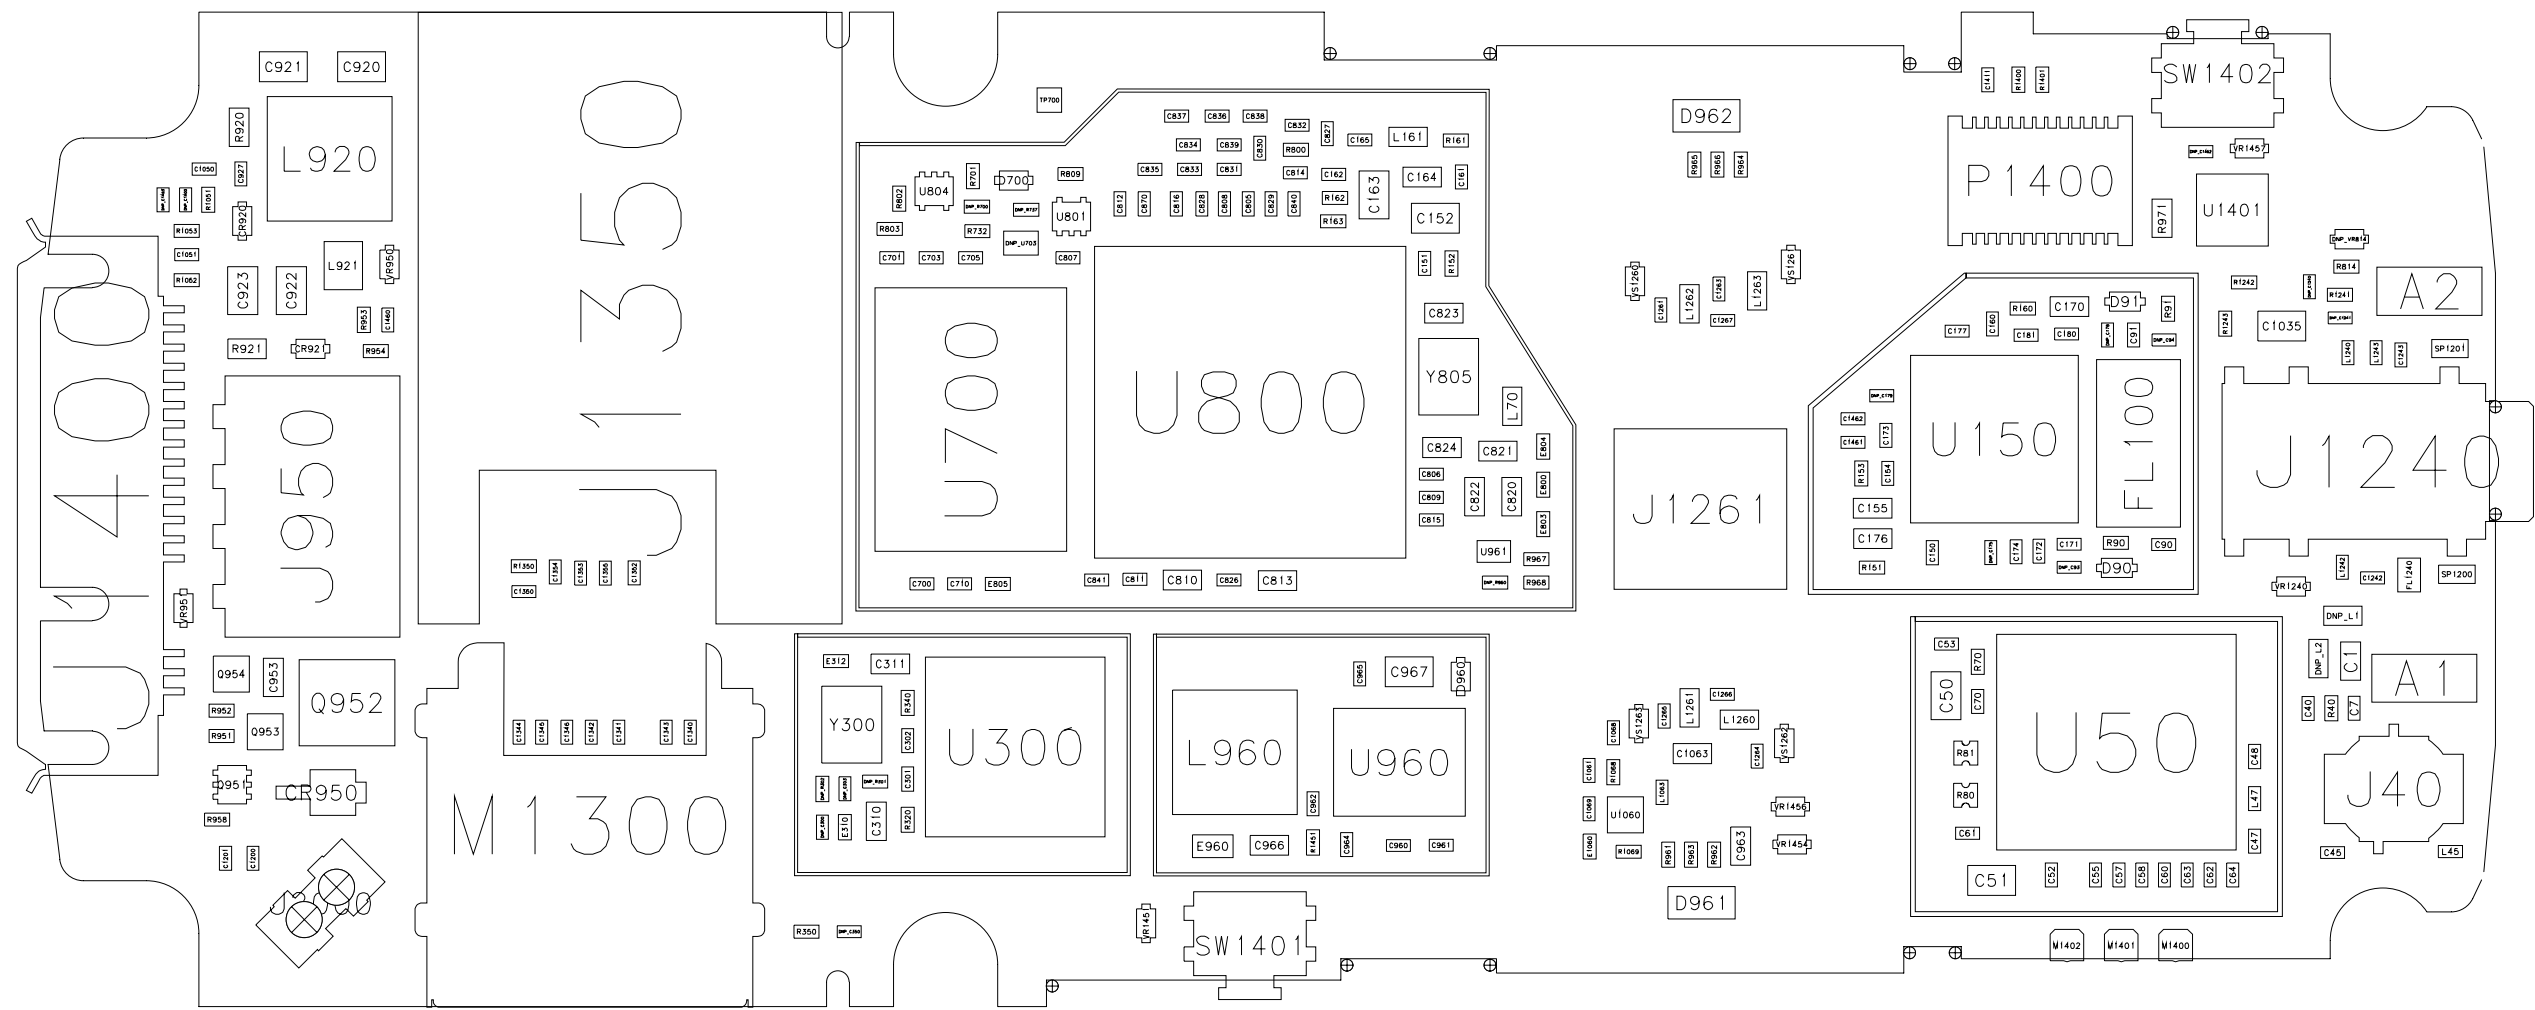

# E389 8489233N10\_RevB

REVISIONS	
Service Engineering & Optimization	2004.05.18
Level 3 Board Layout	Rev. 1.0
E 398	8489233N10_B
Alexander Buehler, Michael Hansen	Page 1 of 2

**REVISIONS**

Service Engineering & Optimization	2004.05.18
Level 3 Board Layout	Rev. L0
E.398	8489233N10_B
Alexander Buehler, Michael Hansen	Page 2 of 2