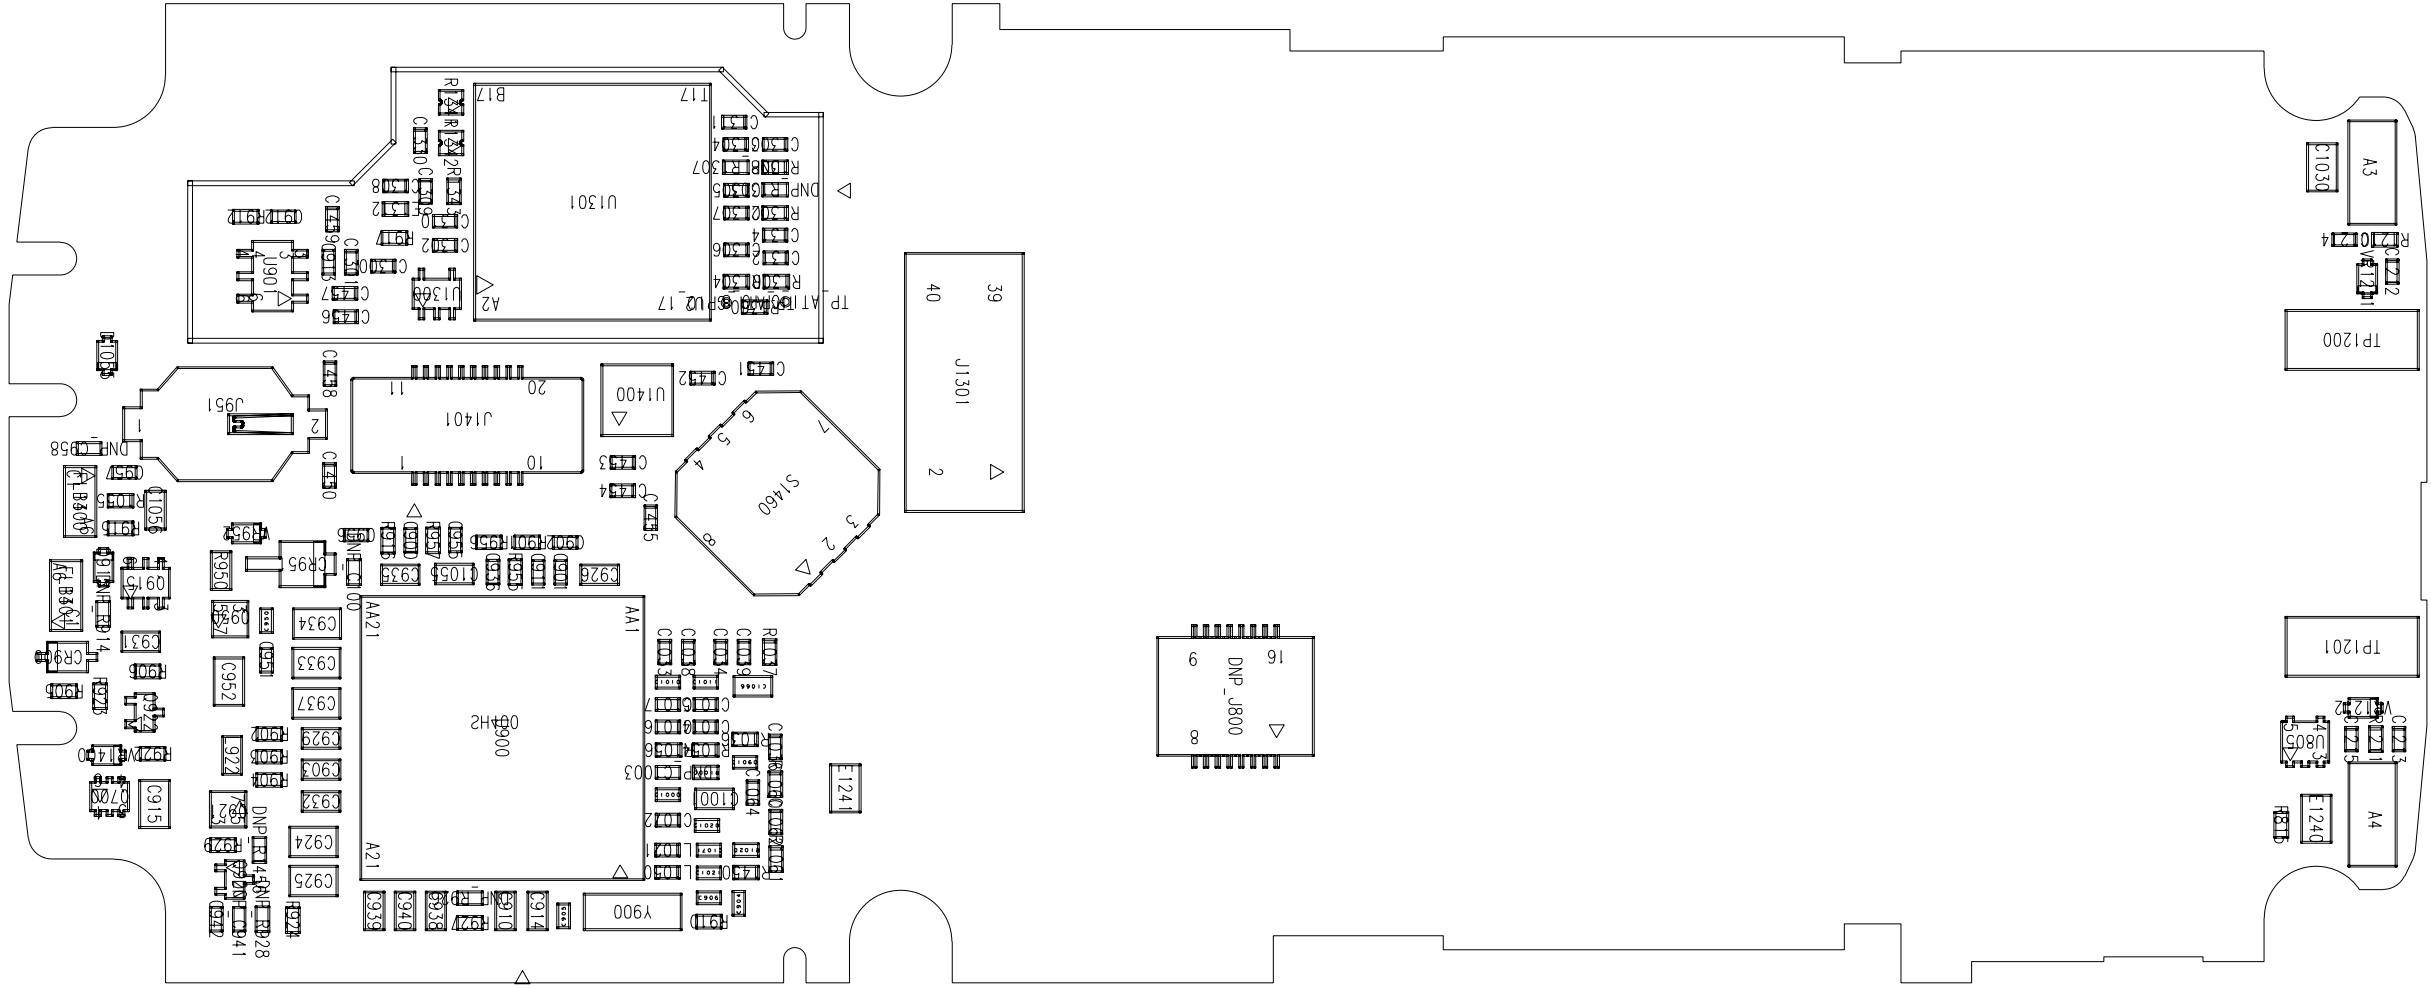

# E389 8489233N10\_RevB

REVISIONS	
Service Engineering & Optimization	2004.05.18
Level 3 Board Layout	Rev. 1.0
E 398	8489233N10_B
Alexander Buehler, Michael Hansen	Page 1 of 2

**REVISIONS**

Service Engineering & Optimization	2004.05.18
Level 3 Board Layout	Rev. L0
E.398	8489233N10_B
Alexander Buehler, Michael Hansen	Page 2 of 2