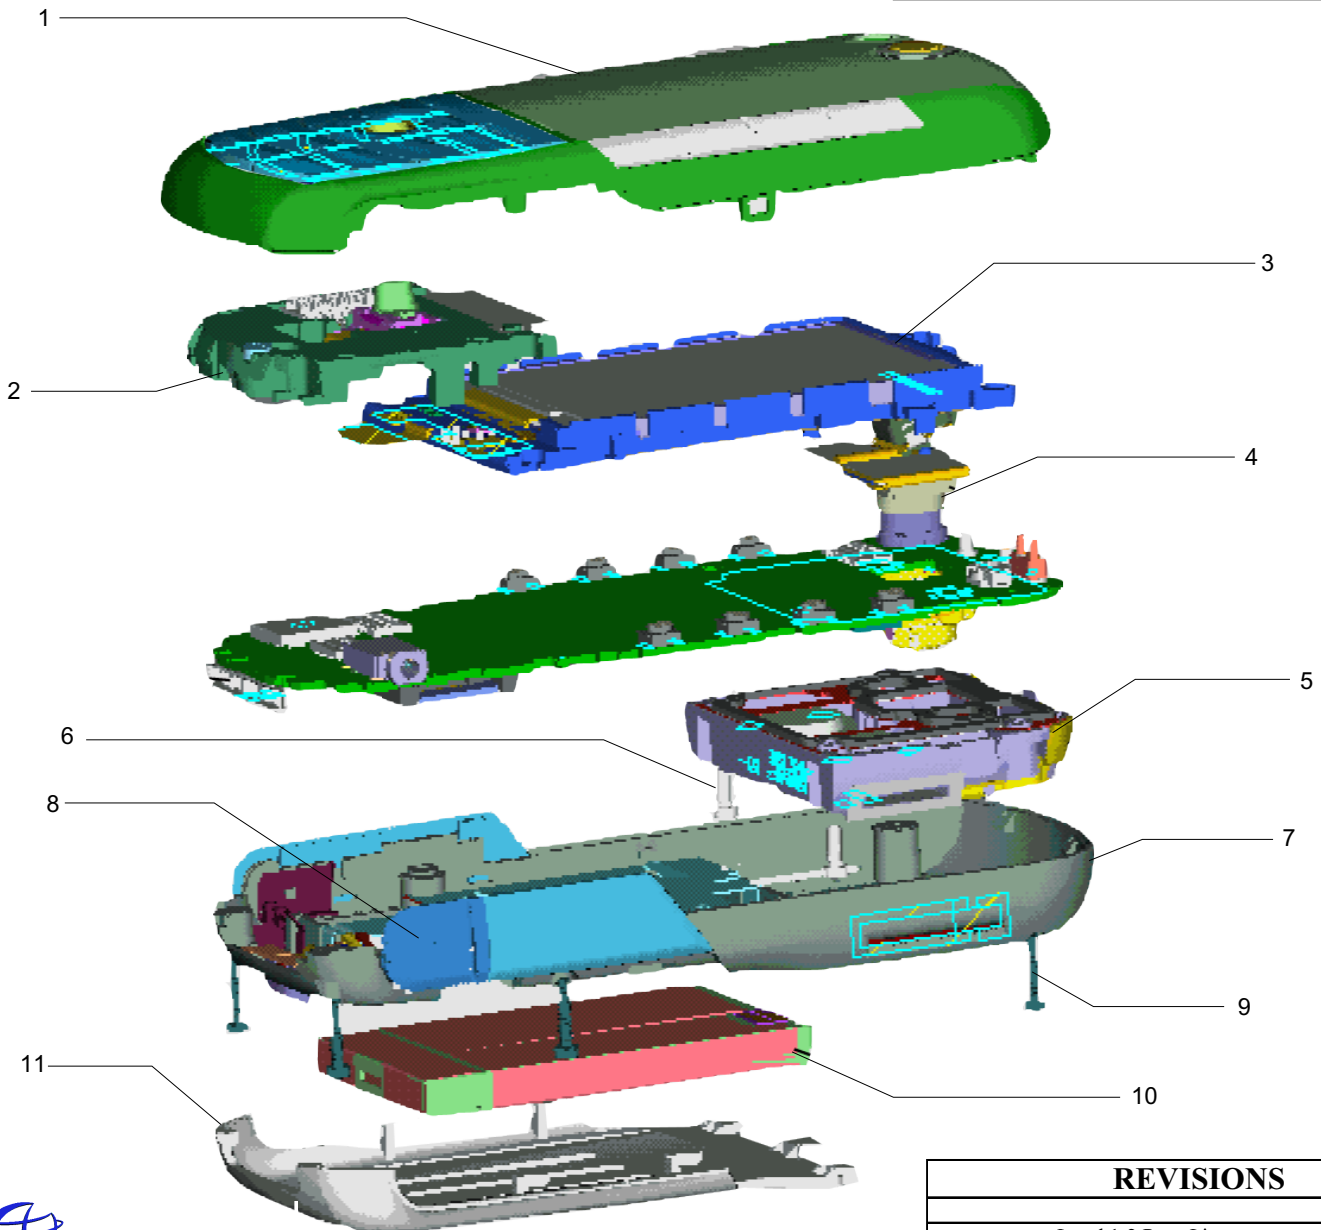

E1000

| Item No. | Motorola Part No. | Description |
|----------|-------------------|------------------------|
| 1 | 1587912Y15 | Front Housing Generic |
| 1 | 1587912Y16 | Front Housing Vodafone |
| 1 | 1587912Y17 | Front Housing assy H3G |
| 1 | 1587912Y18 | Front Housing T-Mobile |
| 1 | 1587912Y19 | Front Housing SFR |
| - | 6188174Y02 | Lens Main Display |
| - | 3888127Y03 | Keyboard assy |
| - | 5089574N02 | Speaker |
| 2 | 1588080Y08 | Joystick assy |
| - | 5089725K04 | Microphone |
| 3 | 7289344N01 | Display assy |
| 4 | 0188152Y02 | Camera assy |
| 5 | 1587914Y03 | Antenna Alert assy |
| 6 | 0389896K02 | Screw (2x) |
| 7 | 1587913Y02 | Rear Housing Generic |
| 7 | 1587913Y03 | Rear housing T-Mobile |
| 8 | 0588025Y01 | Grommet Headset |
| - | 5987975Y01 | Vibrator |
| - | 1588148Y01 | RF Cover |

| Item No. | Motorola Part No. | Description |
|----------|-------------------|-------------------------|
| 9 | 0387340Y01 | Screw Rear Housing (6x) |
| 10 | SNN5743A | Battery |
| 11 | SHN8770C | Battery Door |
| - | 1388087Y01 | Escutcheon Generic |
| - | 1388087Y02 | Escutcheon Vodafone |
| - | 1388087Y03 | Escutcheon H3G |
| - | 1388087Y04 | Escutcheon Orange |
| - | 1388087Y05 | Escutcheon T-Mobile |
| - | 1388087Y06 | Escutcheon SFR |
| - | 1388087Y07 | Escutcheon Swisscom |
| - | 6087603L01 | RTC Battery |
| - | SPN5195A | Charger |
| - | SYN7456A | Adapter Plug Euro |
| - | SYN7455A | Adapter Plug UK |

 = part of assembly

REVISIONS

| | |
|----------------------|-------------|
| | 2004.10.18 |
| Level 1-2 Parts List | Version 1.0 |
| E1000 | |
| Ralf Lorenzen-Scheil | Page 1 of 1 |