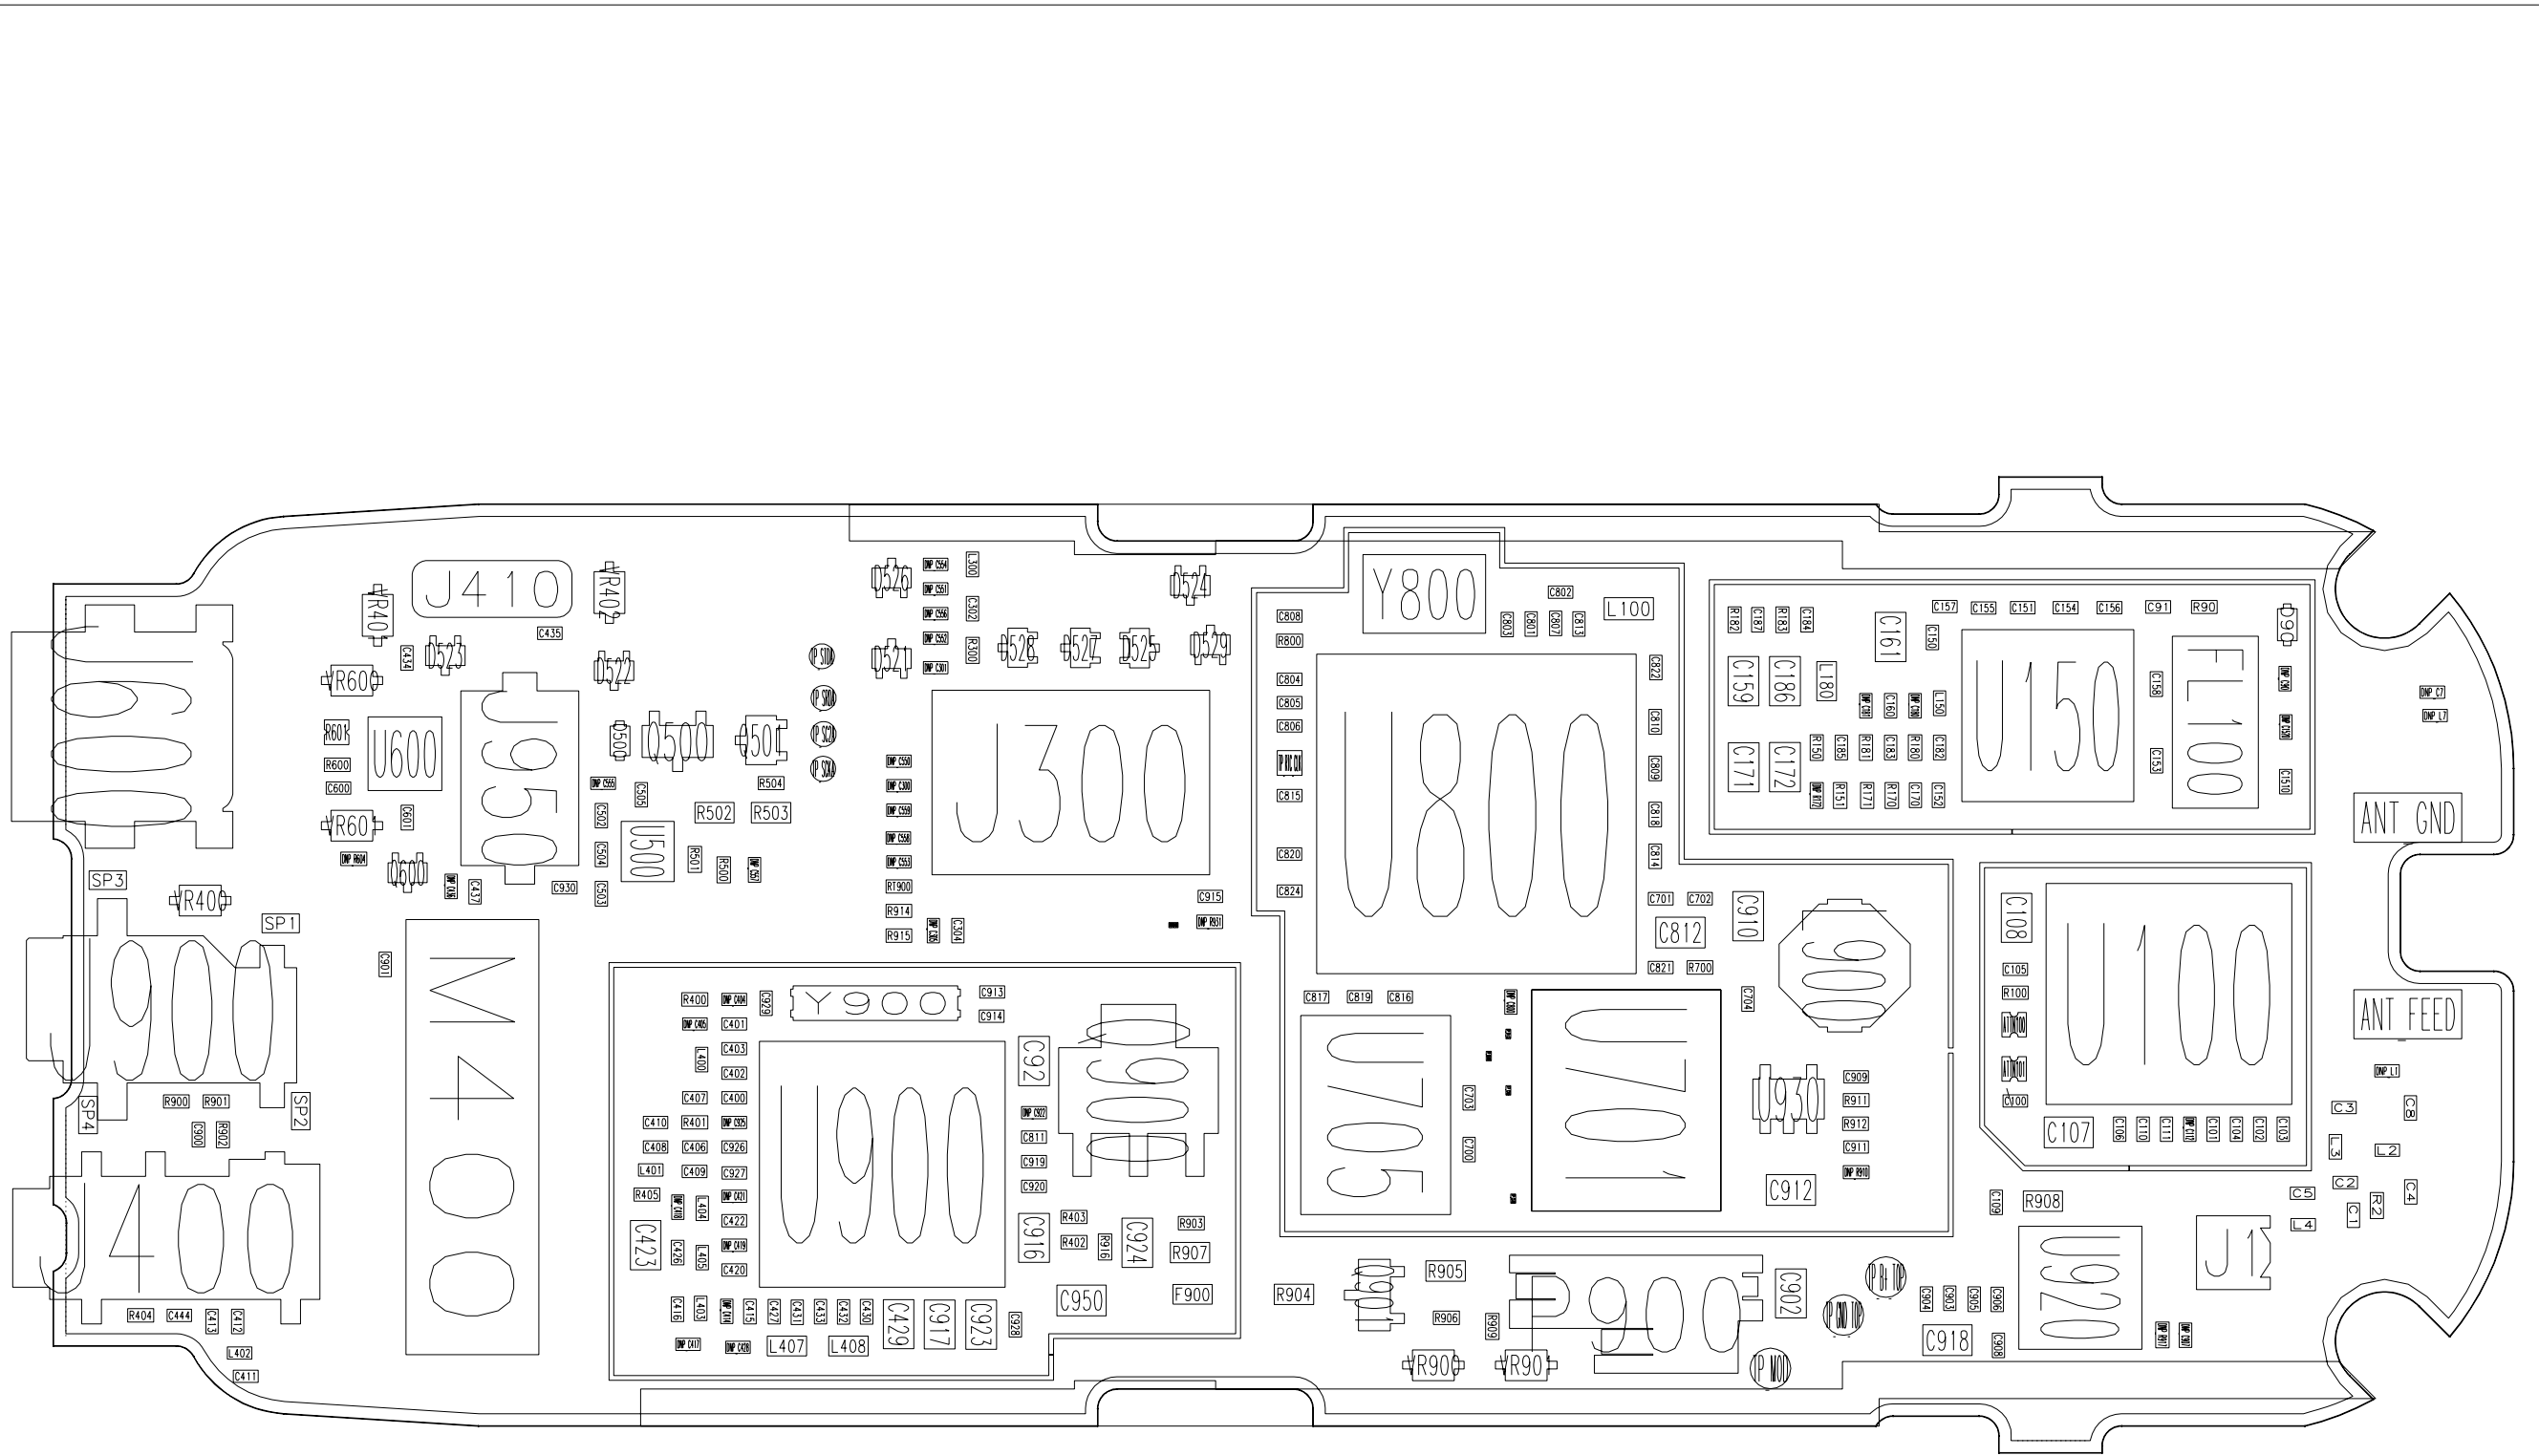

REVISIONS	
Service Engineering & Optimization	2004.04.20
Level 3 Board Layout	Rev. 1.0
C 380	8403610B01_P4c
Alexander Buehler, Michael Hansen	Page 1 of 2

REVISIONS

Service Engineering & Optimization	2004.04.20
Level 3 Board Layout	Rev. L0
C 380	8403610B01_P4c
Alexander Buehler, Michael Hansen	Page 1 of 2