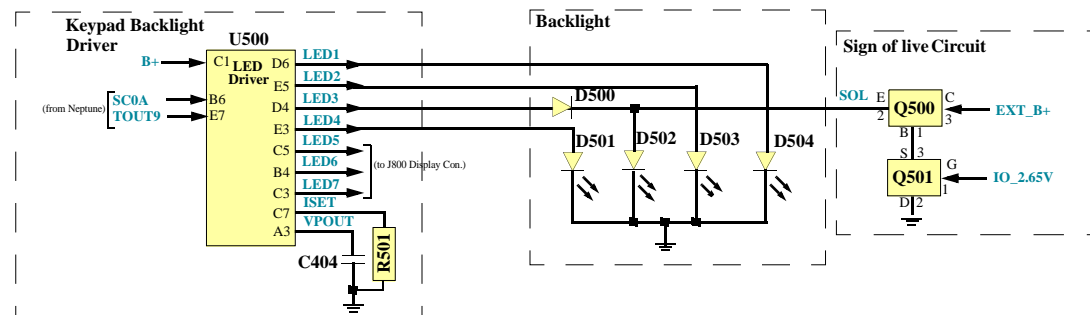

Service Engineering & Optimization	2004.05.12
LEVEL 3 Block Diagram	Rev. 1.1
Quad Band C380	
Alexander Buehler, Michael Hansen	Page 1 of 2

Revision Overview	
Rev. 1.0:	initial Block Diagram
Rev. 1.1:	change Alert & Speaker Amp. in Seaweed, Add Navigation Key

# C380

Service Engineering & Optimization	2004.05.12
<b>LEVEL 3 Block Diagram</b>	Rev. 1.1
Quad Band C380	
Alexander Buehler, Michael Hansen	Page 2 of 2

Revision Overview	
Rev. 1.0:	initial Block Diagram
Rev. 1.1:	change Alert & Speaker Amp. in Seaweed, Add Navigation Key