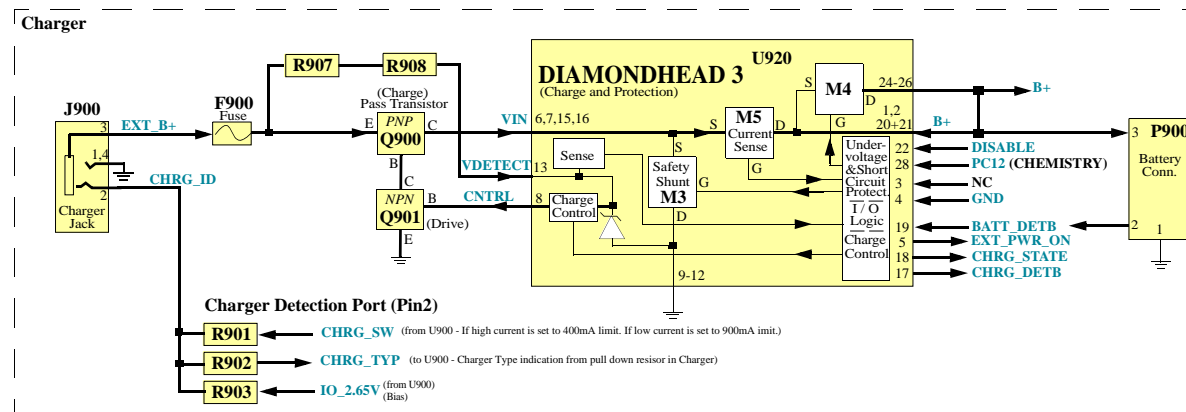

Service Engineering & Optimization	2004.05.12
LEVEL 3 Block Diagram	Rev. 1.1
Quad Band C380	
Alexander Buehler, Michael Hansen	Page 1 of 2

Revision Overview	
Rev. 1.0:	initial Block Diagram
Rev. 1.1:	change Alert & Speaker Amp. in Seaweed, Add Navigation Key

# C380

Service Engineering & Optimization	2004.05.12
<b>LEVEL 3 Block Diagram</b>	Rev. 1.1
Quad Band C380	
Alexander Buehler, Michael Hansen	Page 2 of 2

Revision Overview	
Rev. 1.0:	initial Block Diagram
Rev. 1.1:	change Alert & Speaker Amp. in Seaweed, Add Navigation Key