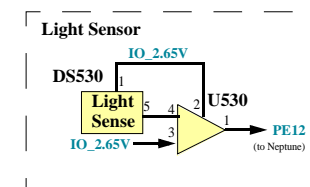

Service Engineering & Optimization	2004.05.12
LEVEL 3 Block Diagram	Rev. 1.1
Quad Band C380	
Alexander Buehler, Michael Hansen	Page 1 of 2

Revision Overview	
Rev. 1.0:	initial Block Diagram
Rev. 1.1:	change Alert & Speaker Amp. in Seaweed, Add Navigation Key

# C380

Service Engineering & Optimization	2004.05.12
<b>LEVEL 3 Block Diagram</b>	Rev. 1.1
Quad Band C380	
Alexander Buehler, Michael Hansen	Page 2 of 2

Revision Overview	
Rev. 1.0:	initial Block Diagram
Rev. 1.1:	change Alert & Speaker Amp. in Seaweed, Add Navigation Key