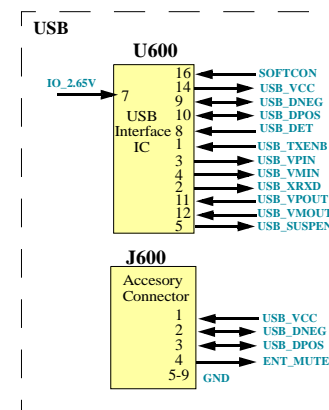

Service Engineering & Optimization	2004.05.12
LEVEL 3 Block Diagram	Rev. 1.1
Quad Band C380	
Alexander Buehler, Michael Hansen	Page 1 of 2

Revision Overview	
Rev. 1.0:	initial Block Diagram
Rev. 1.1:	change Alert & Speaker Amp. in Seaweed, Add Navigation Key

# C380

Service Engineering & Optimization	2004.05.12
<b>LEVEL 3 Block Diagram</b>	Rev. 1.1
Quad Band C380	
Alexander Buehler, Michael Hansen	Page 2 of 2

Revision Overview	
Rev. 1.0:	initial Block Diagram
Rev. 1.1:	change Alert & Speaker Amp. in Seaweed, Add Navigation Key