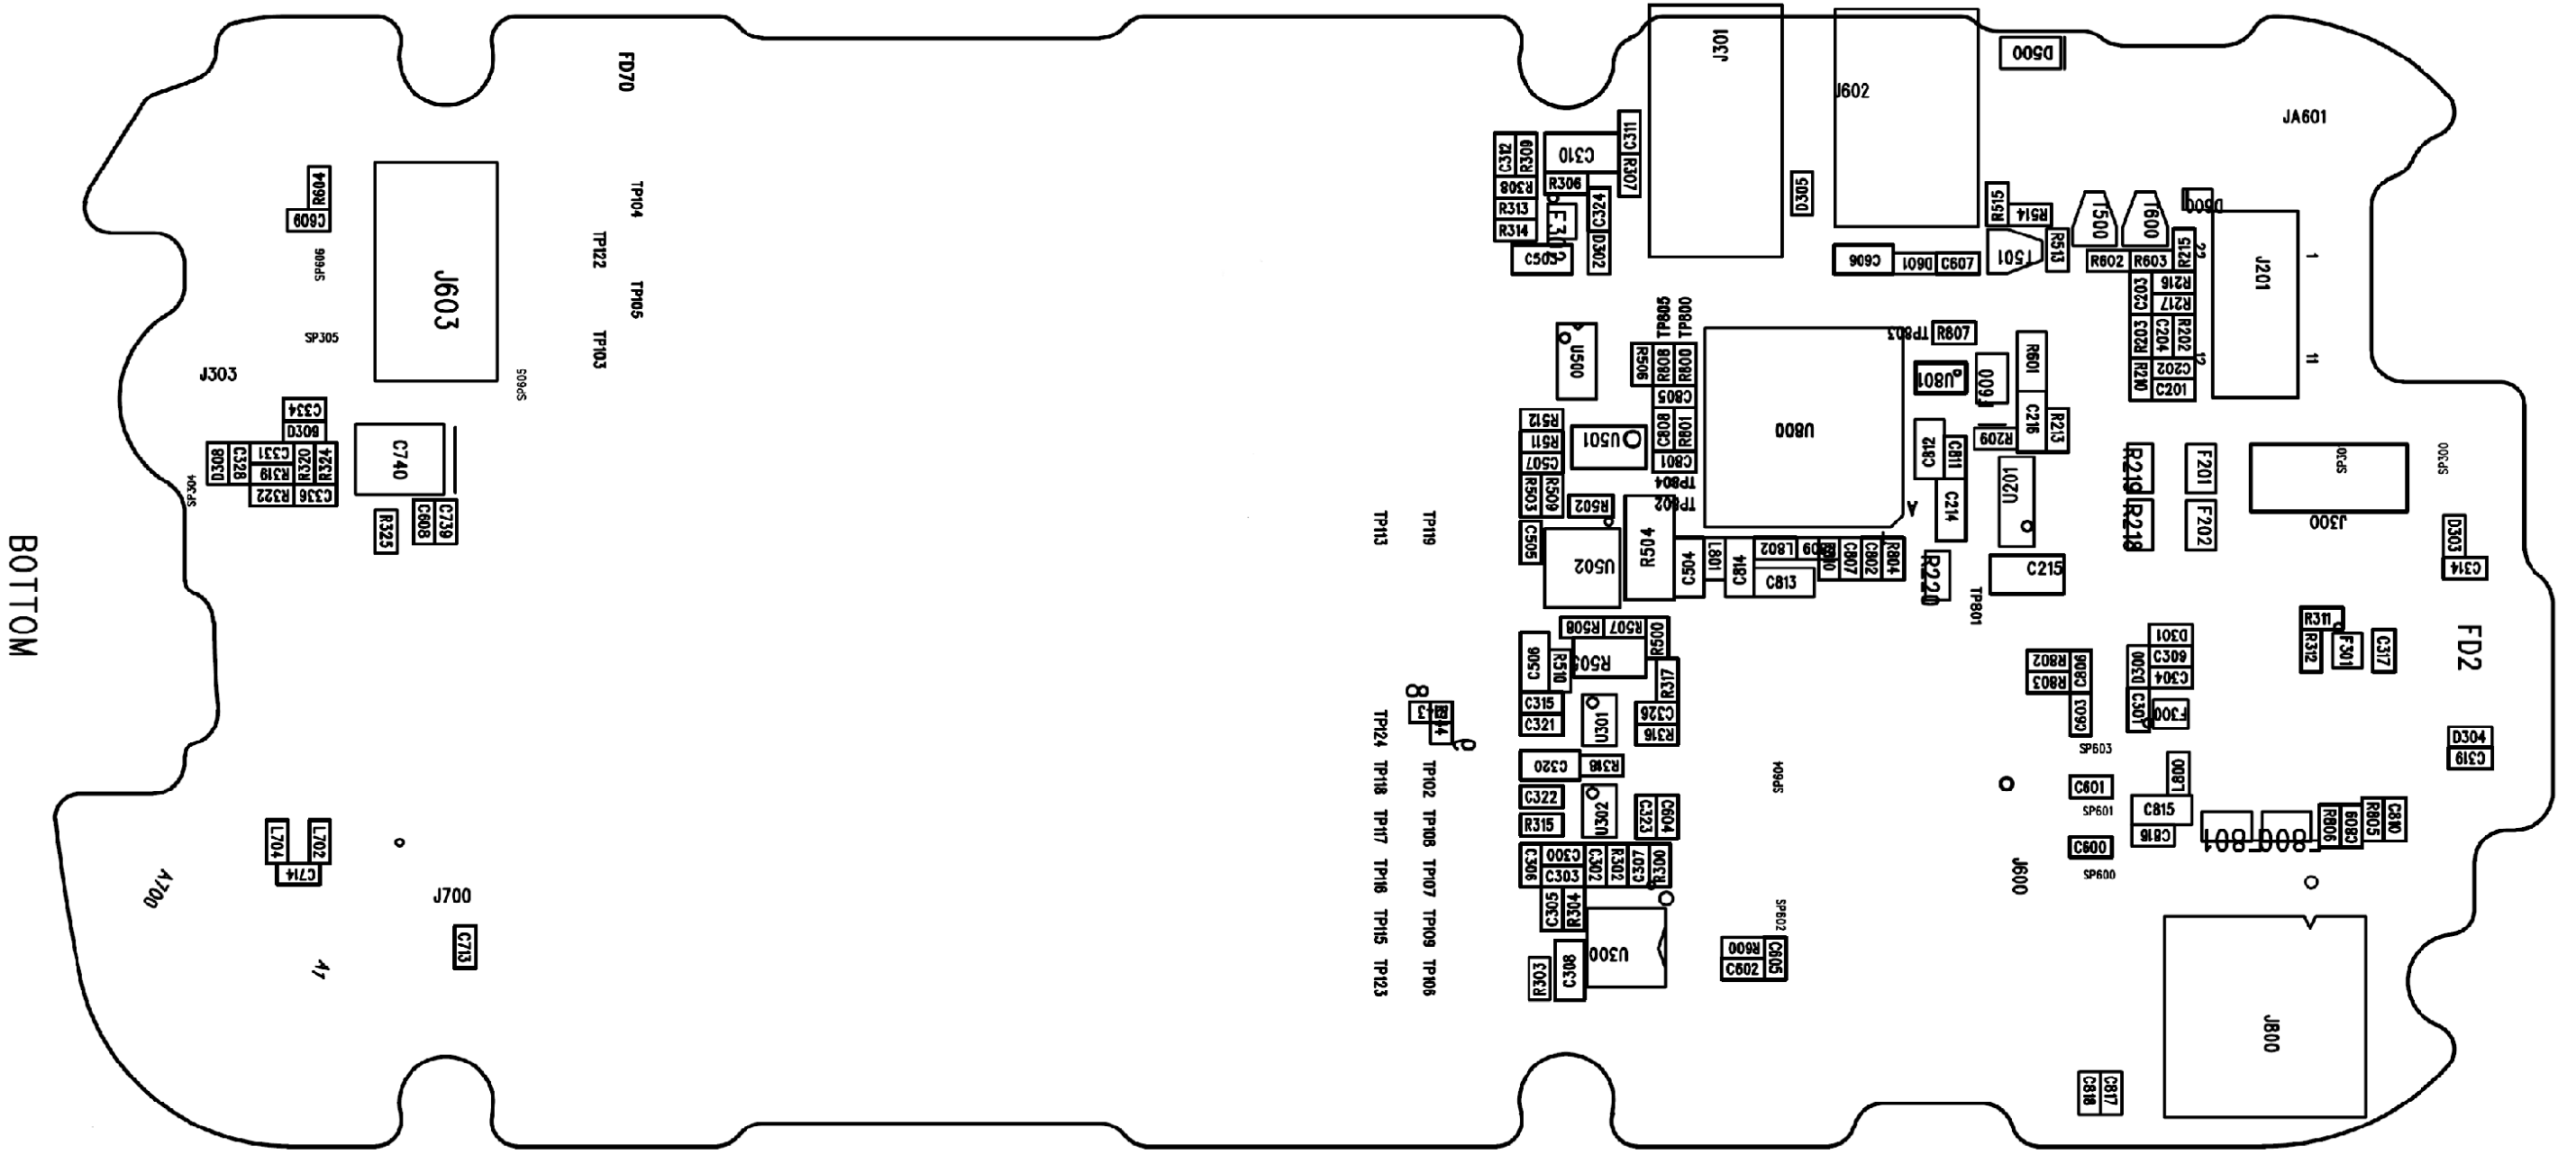

C257 & C261 GPRS

REVISIONS

GSM SERVICE SUPPORT GROUP	2005.07.13
Level 3 Board Layout	Rev 1.0
C257 & C261 GPRS	
Alexander Bühler, Michael Hansen	Page 1 of 2

C257 & C261 GPRS

REVISIONS

GSM SERVICE SUPPORT GROUP	2005.07.13
Level 3 Board Layout	Rev. L0
C257 & C261 GPRS	
Alexander Bühler, Michael Hausen	Page 1 of 2