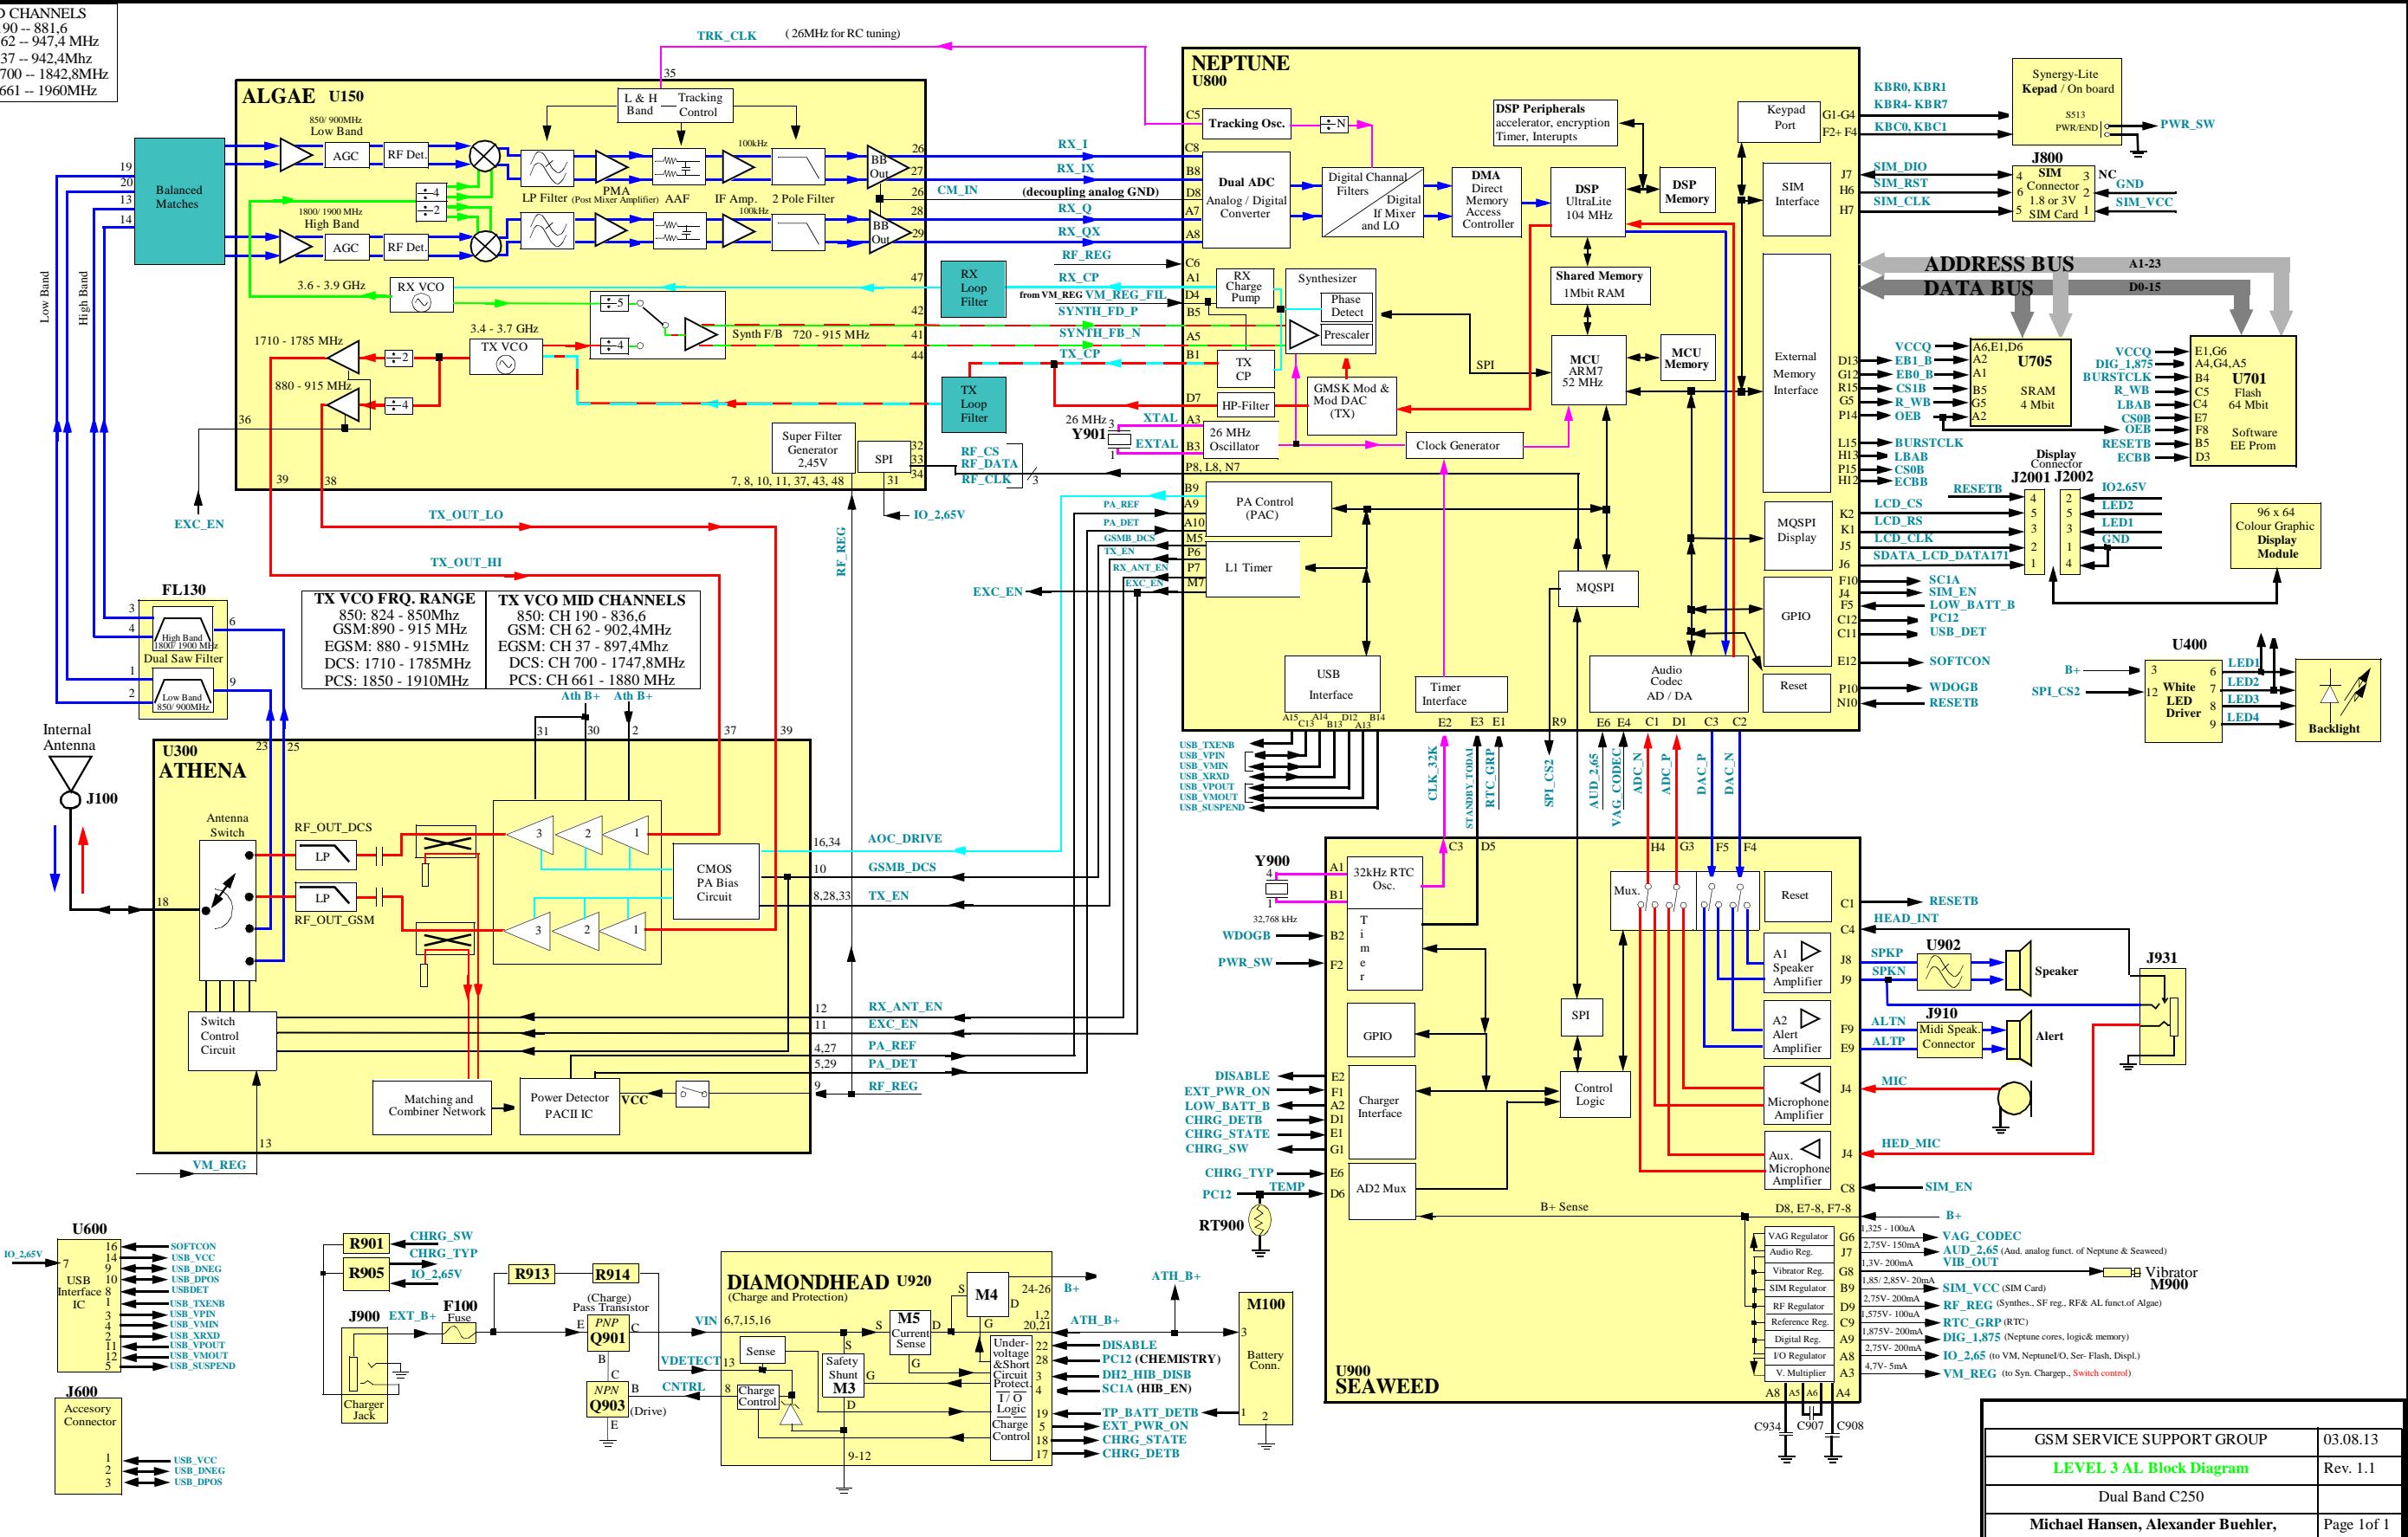

RX MID CHANNELS  
 850: CH190 -- 881.6  
 GSM: CH 62 -- 947.4 MHz  
 EGSM: CH 37 -- 942.4 MHz  
 DCS: CH 700 -- 1842.8 MHz  
 PCS: CH 661 -- 1960 MHz

C250 Block Diagram

GSM SERVICE SUPPORT GROUP	03.08.13
LEVEL 3 AL Block Diagram	Rev. 1.1
Dual Band C250	
Michael Hansen, Alexander Buehler,	Page 1 of 1