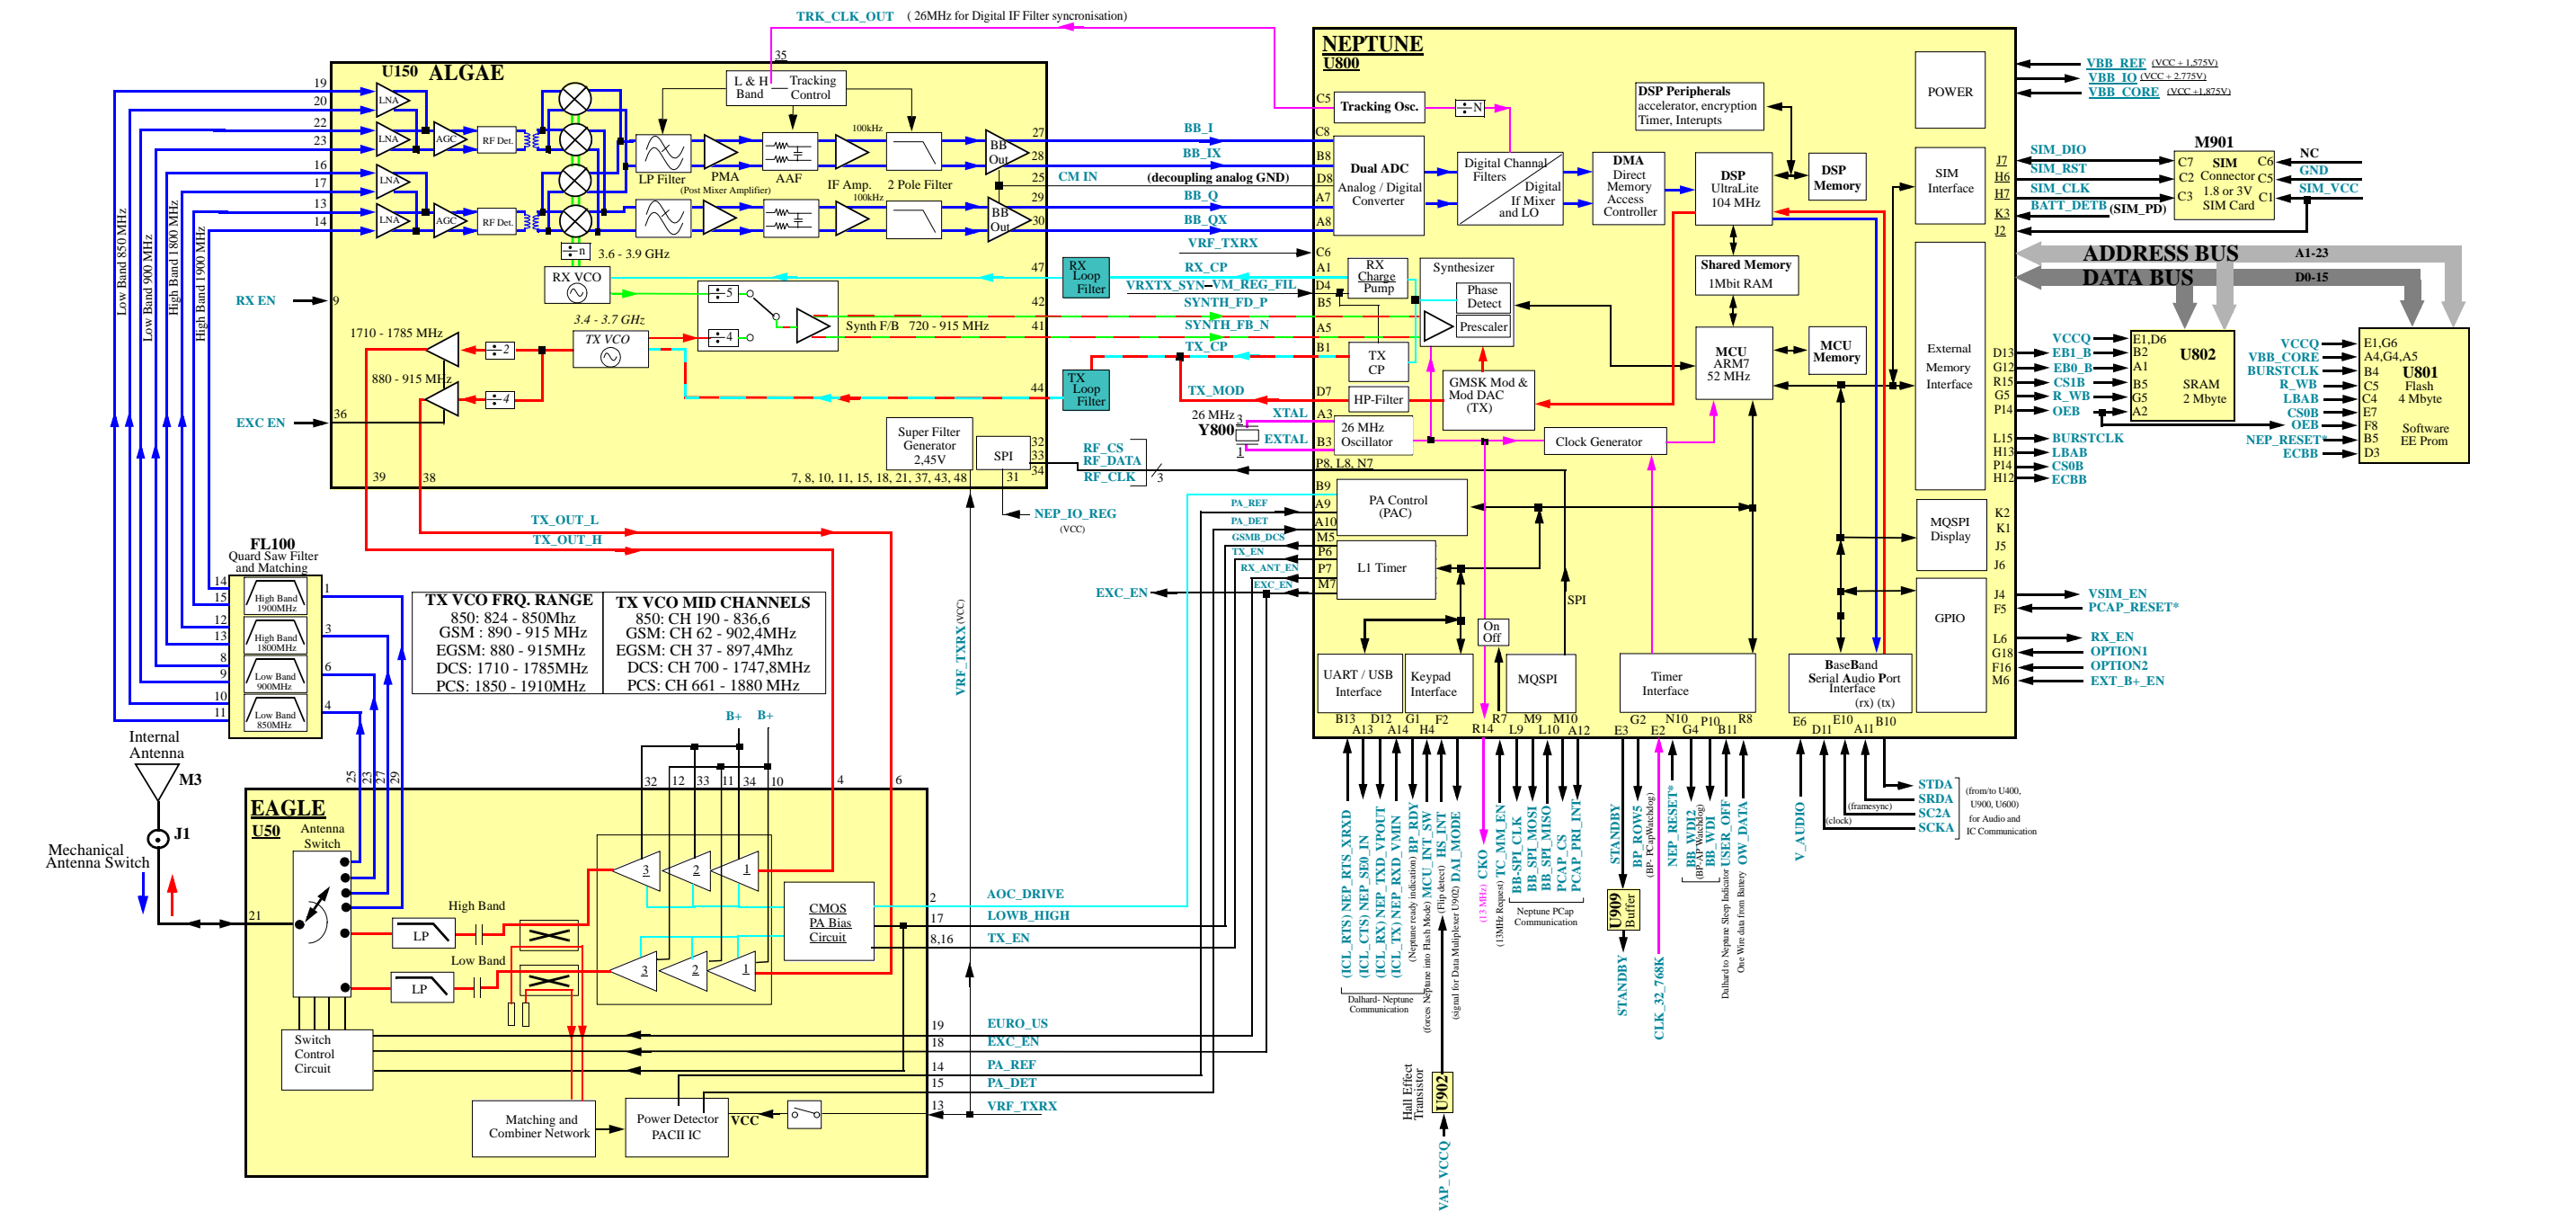

RX MID CHANNELS  
 850: CH190 - 881,6  
 GSM: CH 62 - 947,4 MHz  
 EGSM: CH 37 - 942,4MHz  
 DCS: CH 700 - 1842,8MHz  
 PCS: CH 661 - 1960MHz

A768i

Revision Overview	
Rev. 1.0: Initial Block Diagram	

GSM SERVICE SUPPORT GROUP	2004.12.04
LEVEL 3 AL Block Diagram	Rev. 1.0
A768i	
Michael Hansen, Alexander Buehler	Page 1 of 2

A768i

Revision Overview  
Rev. 1.0: Initial Block Diagram

GSM SERVICE SUPPORT GROUP	2004.12.20
LEVEL 3 AL Block Diagram	Rev. 1.0
A768i	
Michael Hansen, Alexander Buehler	Page 2of 2