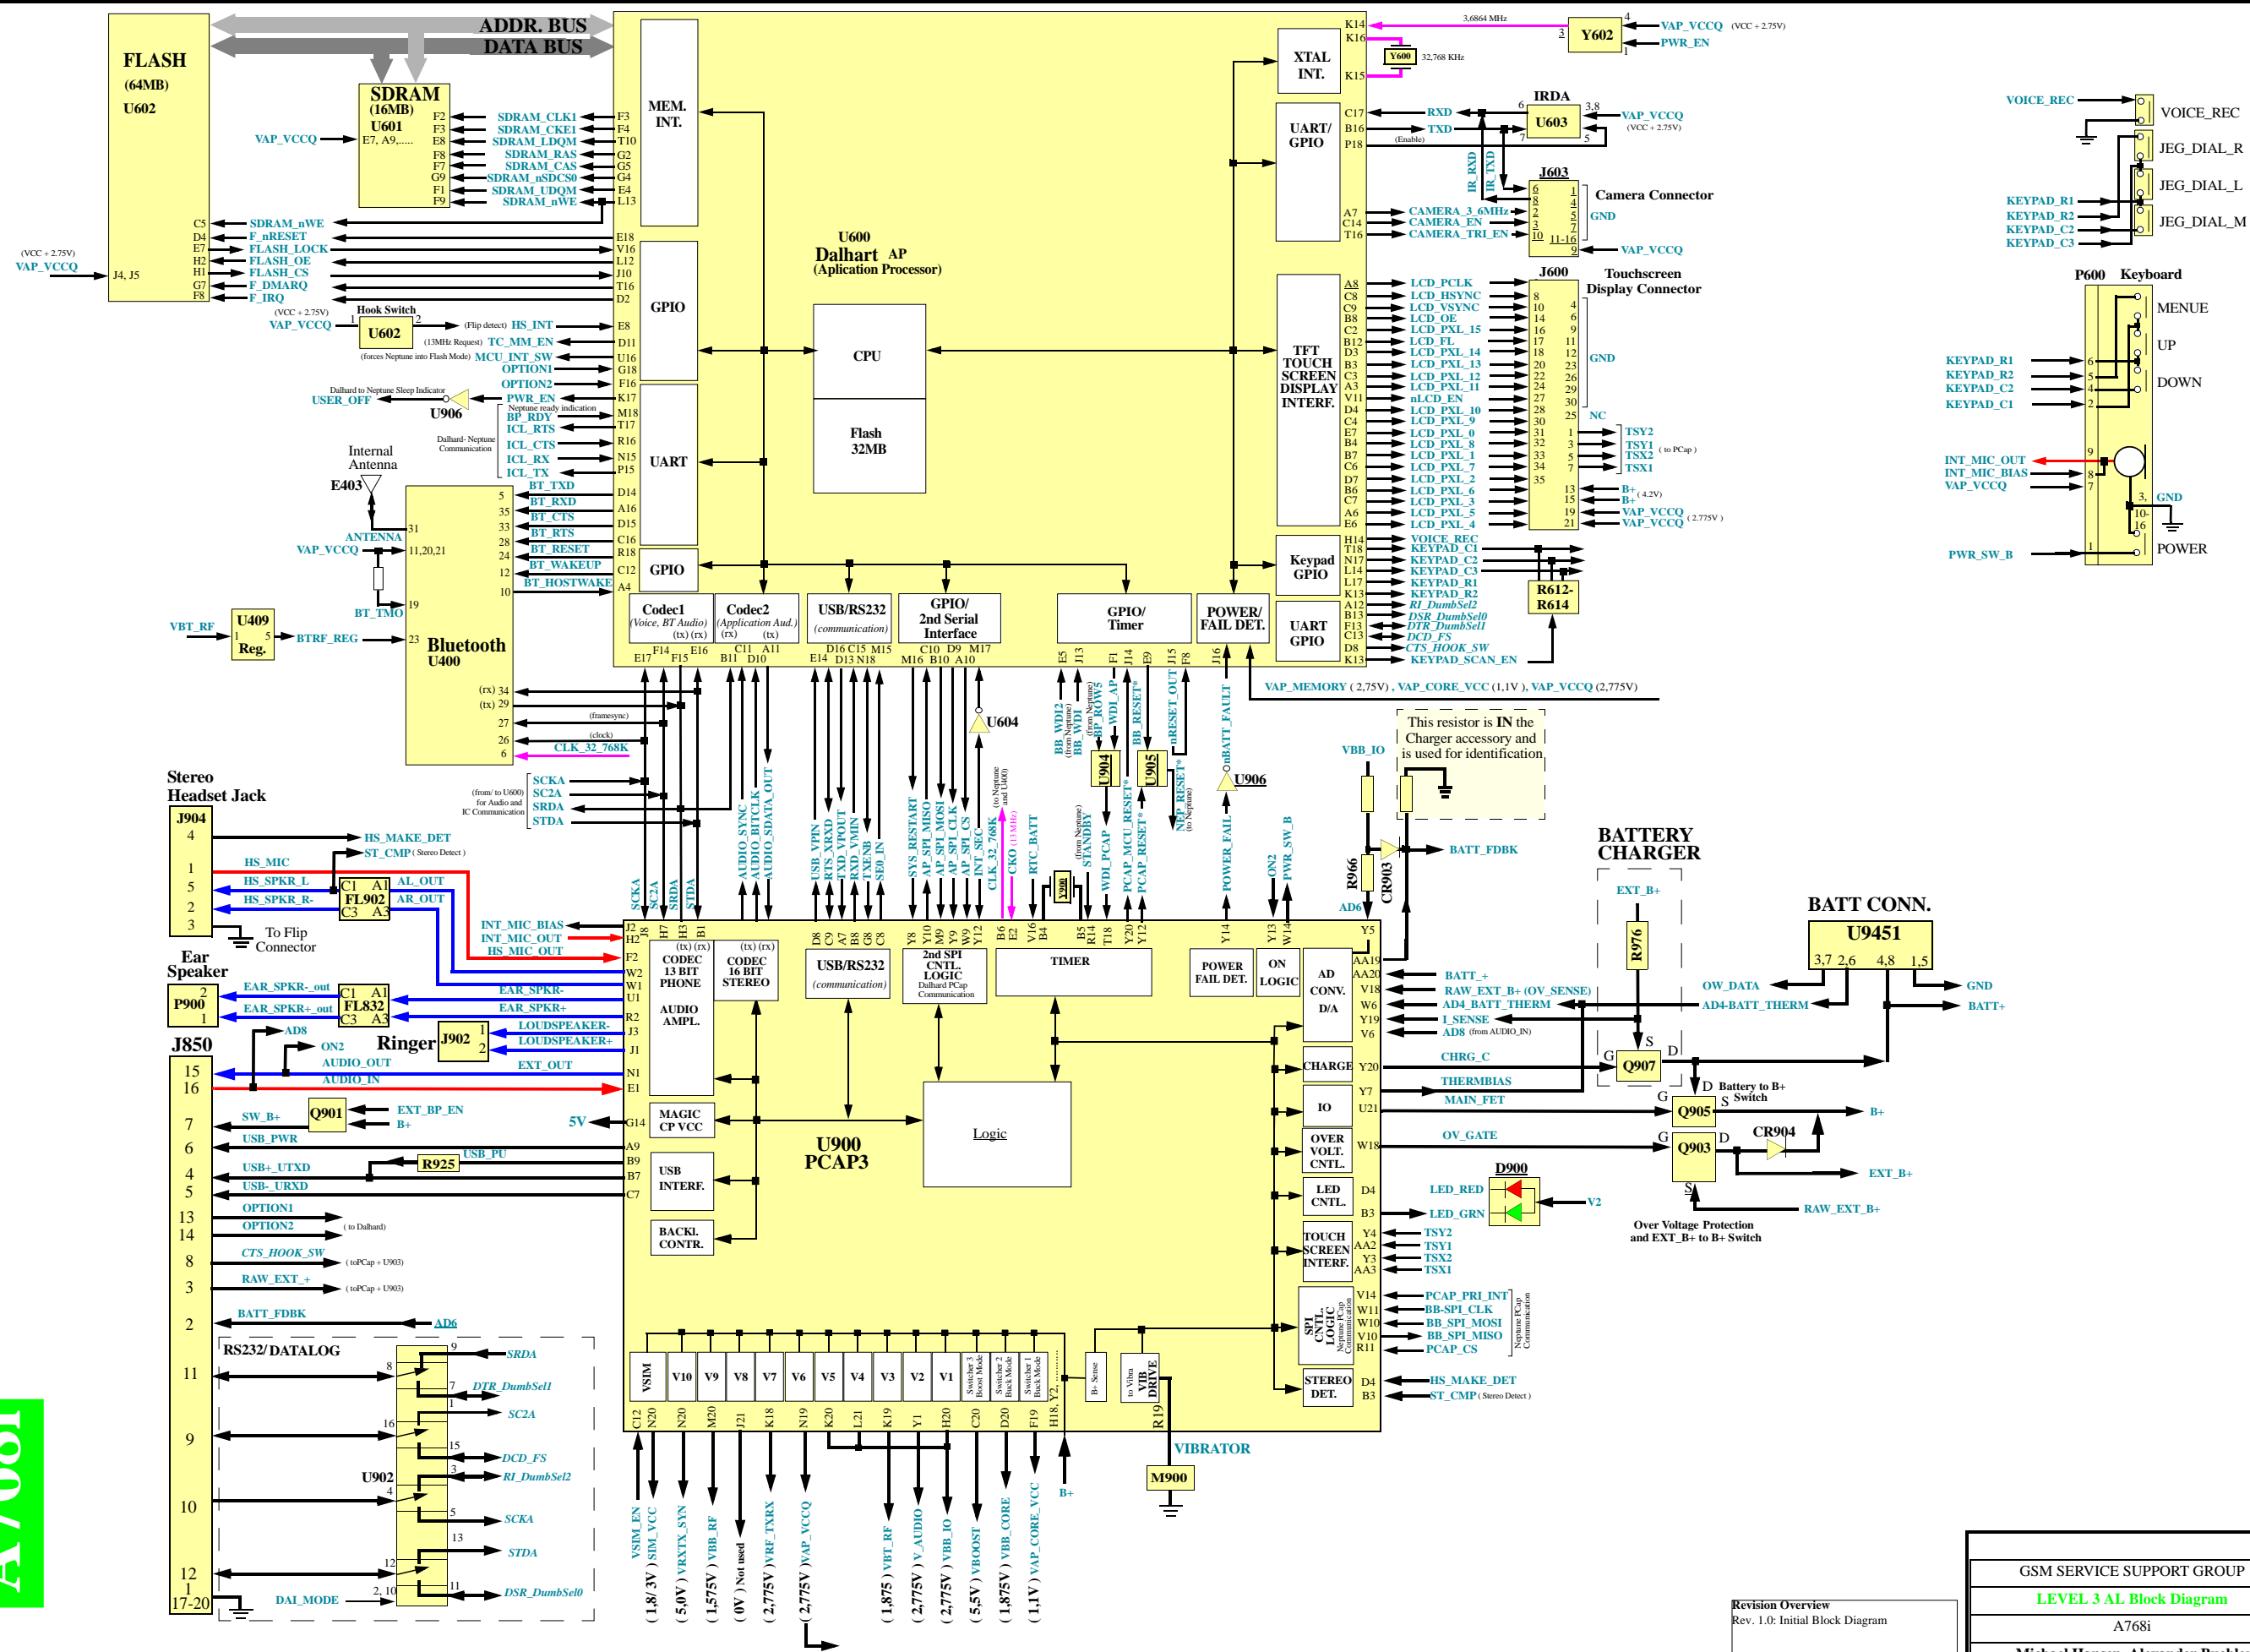

RX MID CHANNELS  
 850: CH190 - 881,6  
 GSM: CH 62 - 947,4 MHz  
 EGSM: CH 37 - 942,4MHz  
 DCS: CH 700 - 1842,8MHz  
 PCS: CH 661 - 1960MHz

A768i

Revision Overview	
Rev. 1.0: Initial Block Diagram	

GSM SERVICE SUPPORT GROUP	2004.12.04
LEVEL 3 AL Block Diagram	Rev. 1.0
A768i	
Michael Hansen, Alexander Buehler	Page 1 of 2

A768i

Revision Overview  
Rev. 1.0: Initial Block Diagram

GSM SERVICE SUPPORT GROUP	2004.12.20
LEVEL 3 AL Block Diagram	Rev. 1.0
A768i	
Michael Hansen, Alexander Buehler	Page 2of 2