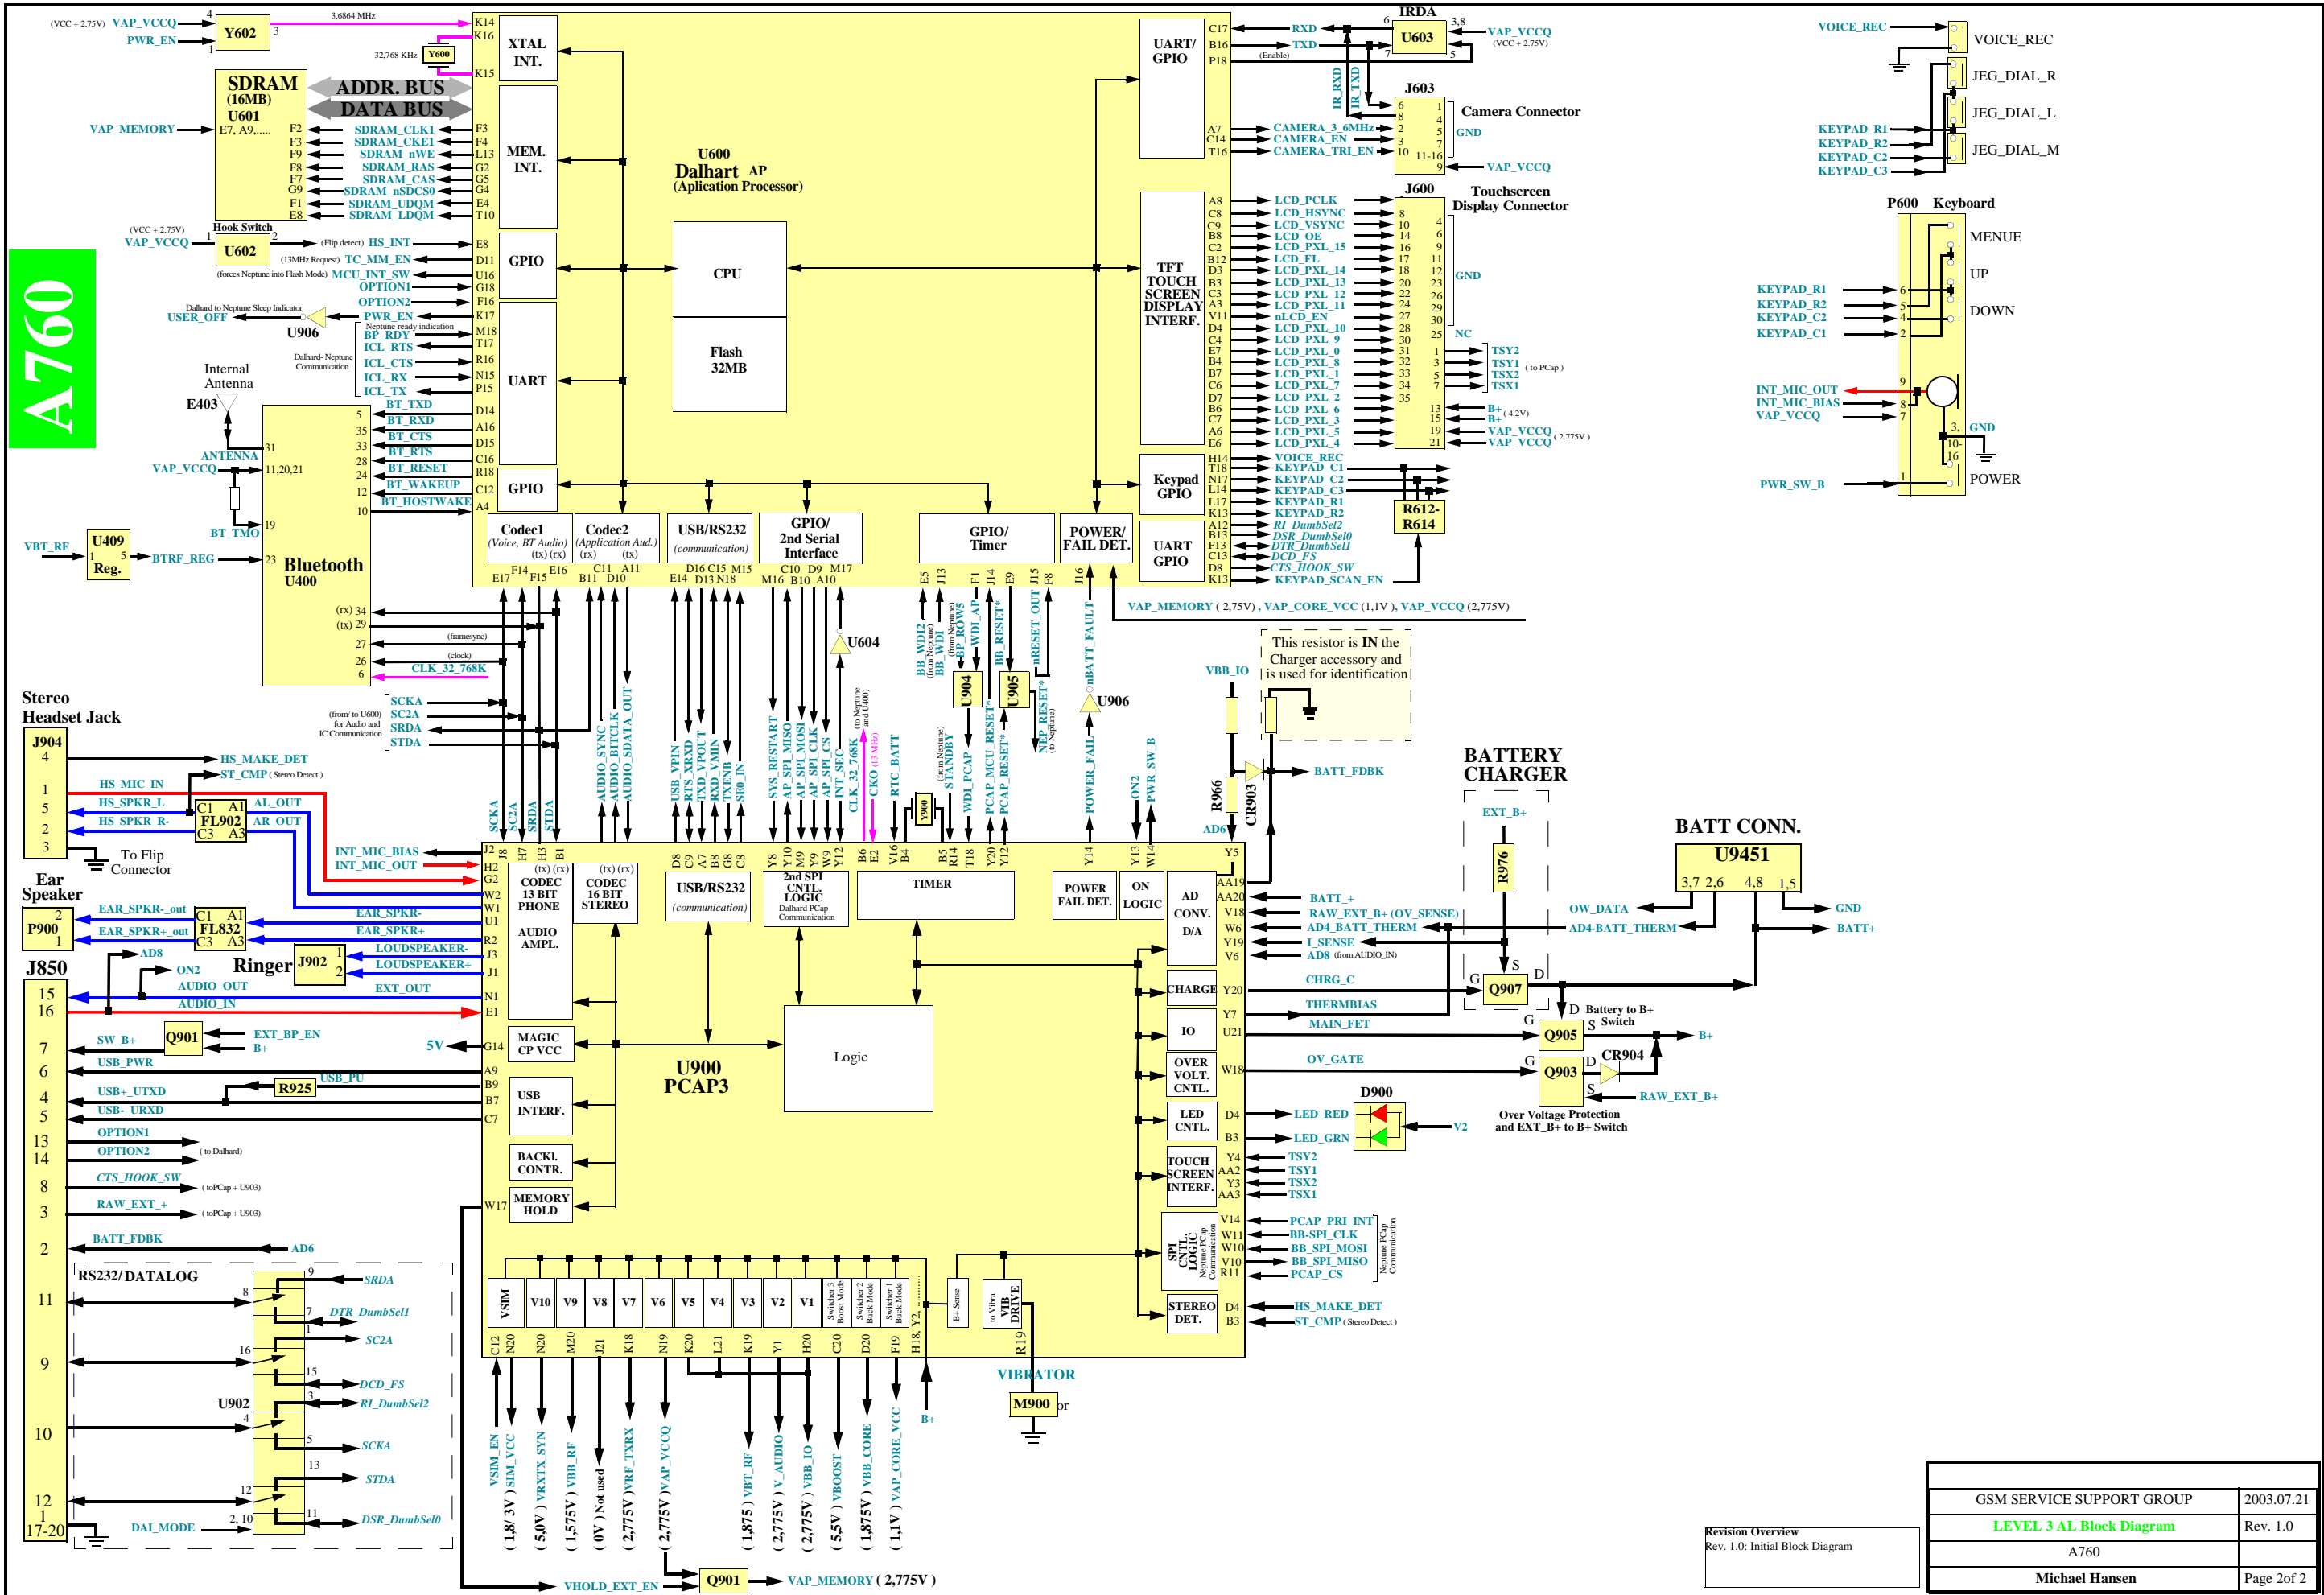

RX MID CHANNELS
 850: CH190 - 881.6
 GSM: CH 62 - 947.4 MHz
 EGSM: CH 37 - 942.4MHz
 DCS: CH 700 - 1842.8MHz
 PCS: CH 661 - 1960MHz

A760

Revision Overview
 Rev. 1.0: Initial Block Diagram

GSM SERVICE SUPPORT GROUP	2003.07.21
LEVEL 3 AL Block Diagram	Rev. 1.0
A760	
Michael Hansen	Page 1 of 2

GSM SERVICE SUPPORT GROUP	2003.07.21
LEVEL 3 AL Block Diagram	Rev. 1.0
A760	
Michael Hansen	Page 2of 2

Revision Overview
Rev. 1.0: Initial Block Diagram