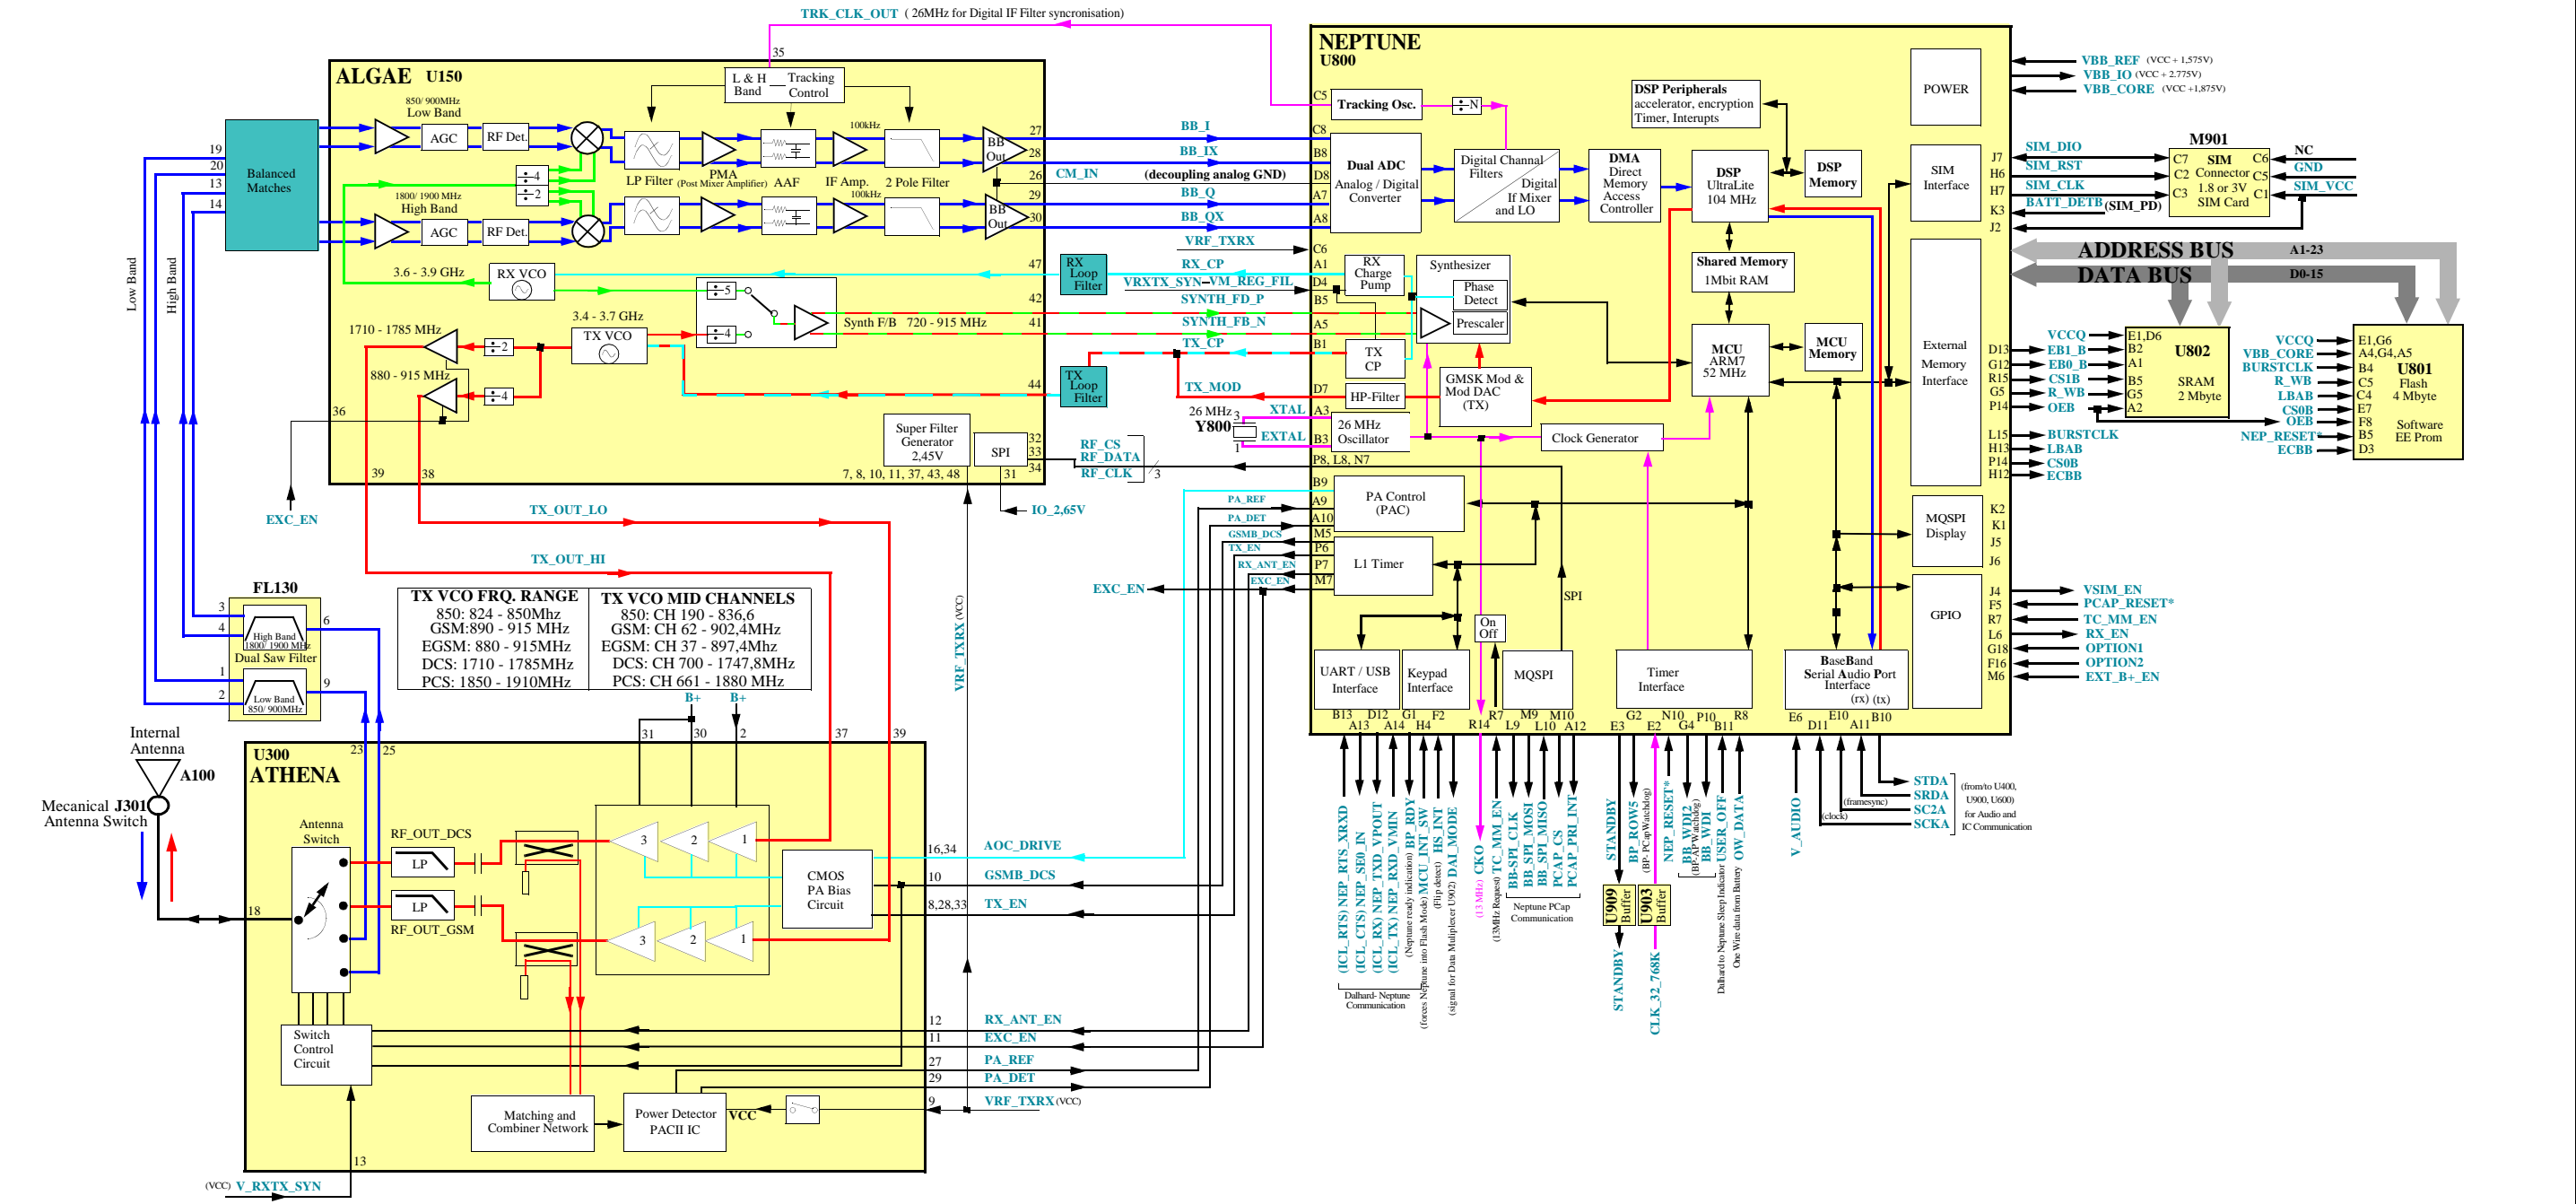

RX MID CHANNELS
 850: CH190 - 881.6
 GSM: CH 62 - 947.4 MHz
 EGSM: CH 37 - 942.4MHz
 DCS: CH 700 - 1842.8MHz
 PCS: CH 661 - 1960MHz

A760

Revision Overview
 Rev. 1.0: Initial Block Diagram

GSM SERVICE SUPPORT GROUP	2003.07.21
LEVEL 3 AL Block Diagram	Rev. 1.0
A760	
Michael Hansen	Page 1 of 2

GSM SERVICE SUPPORT GROUP	2003.07.21
LEVEL 3 AL Block Diagram	Rev. 1.0
A760	
Michael Hansen	Page 2of 2

Revision Overview
Rev. 1.0: Initial Block Diagram