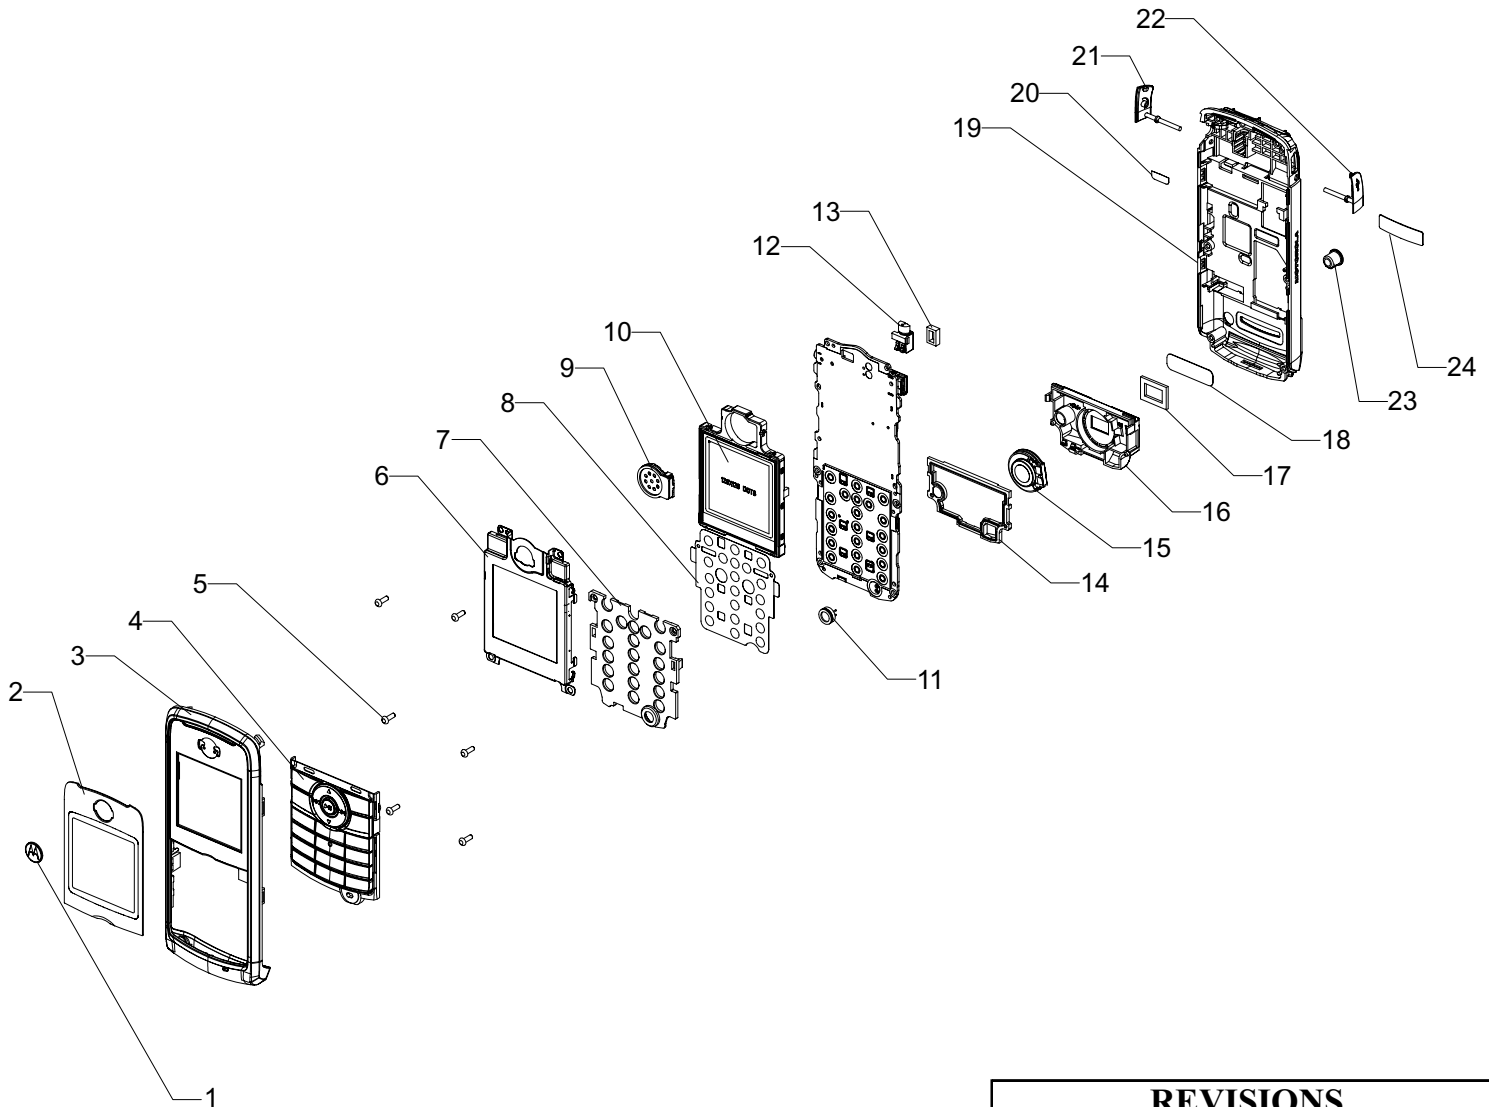

W230

Item No.	Motorola Part No.	Description	Europe	MEA
1	2545H38001W	M - Logo	✓	
2	2541H38003W	Lens Main Display Silver	✓	
2	2541H38004W	Lens Maindisplay Mandarin	✓	
3	2511H38001W	Front Housing Assy Silver	✓	
3	2511H38003W	Front Housing Assy Mandarin	✓	
4	3104H38011W	Keypad English Silver	✓	
4	3104H38012W	Keypad English Mandarin	✓	
4	3104H38081W	Keypad Hebrew Silver	✓	
5	3501750102W	Screw M1.7X5.0mm	✓	
6	3012H38001W	Bracket Main Display	✓	
7	254BH38001W	Bracket Keyboard	✓	
8	3109H38001W	Mylar	✓	
9	2240133209W	Speaker	✓	
10	7630121256W	Main Display	✓	
11	2220601502W	Microphone	✓	
12	3930507104W	Vibrator	✓	
13	303MH38001W	Gasket	✓	
14	302FH38001W	Gasket Antenna	✓	

Item No.	Motorola Part No.	Description	Europe	MEA
15	2250160808W	Alert Speaker	✓	
16	2300H38001W	Antenna Assy	✓	
17	303EH38001W	Gasket Alert Speaker	✓	
18	3061H38004W	Mesh Alert Speaker	✓	
19	2512H38001W	Rear Housing Assy Licorice	✓	
19	2512H38002W	Rear Housing Assy Dark	✓	
20	3064H38001W	Foil Tape	✓	
21	302BH38001W	Grommet Headset Licorice	✓	
21	302BH38011W	Grommet Headset Dark	✓	
22	302BH38002W	Grommet USB Licorice	✓	
22	302BH38012W	Grommet USB Dark	✓	
23	3028H38001W	RF Grommet Licorice	✓	
23	3028H38002W	RF Grommet Dark	✓	
24	3062H38002W	Escutcheon Generic	✓	
-	252AH38001W	Battery Door Licorice	✓	
-	252AH38002W	Battery Door Dark	✓	
-	SNN5804A	Battery	✓	

Table 1.00

REVISIONS	
European & MEA	2007.01.18
Level 1-2 Parts List	Version 1.0
Product Name:	W230
	Page 1 of 2

Level 1-2 Parts List					
Components					
Ref. Des.	Part Number	Description	EU	MEA	Comments
J401	2308000303W	DISPLAY CONNECTOR	✓		
J501	2336000024W	USB CONN	✓		
J601	2329312321W	MIC CONNECTOR	✓		
J604	2311182021W	CONNECTOR HEADSET	✓		
J702	2304217021W	SIM CONNECTOR	✓		
J703	2303008005W	BATTERY CONNECTOR	✓		
J704	2334475791W	MEMORY CONNECTOR	✓		
JP201	2302084302W	RF SWITCH	✓		
JP601	2332001912W	CONNECTOR SPEAKER	✓		