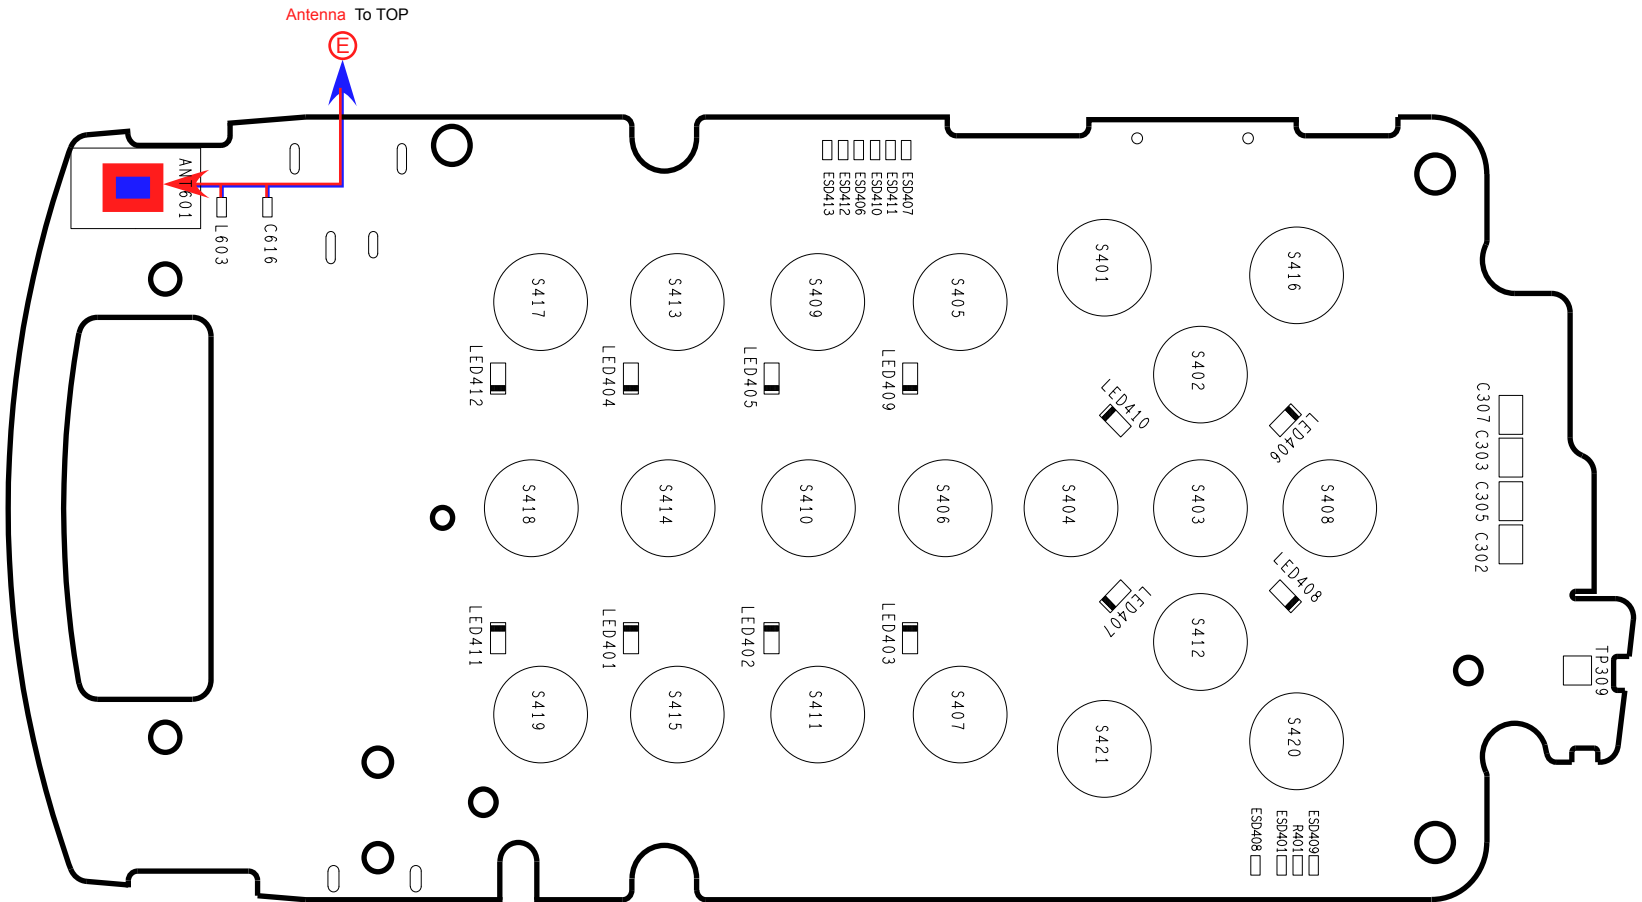

SN 027M

- ⊙ Speaker\_P
- ⊙ Speaker\_N
- ⊙ EARP
- ⊙ EARN
- ⊙ Antenna To Bottom

**REVISIONS**

| GSM SERVICE SUPPORT GROUP |  | 2006.06.30  |
|---------------------------|--|-------------|
| Level 3 Signal Flow       |  | Rev. 1.0    |
| W220 US                   |  |             |
|                           |  | Page 1 of 2 |

SN 022M

**REVISIONS**

|                           |             |
|---------------------------|-------------|
| GSM SERVICE SUPPORT GROUP | 2006.06.30  |
| Level 3 Signal Flow       | Rev. 1.0    |
| W220                      |             |
|                           | Page 2 of 2 |