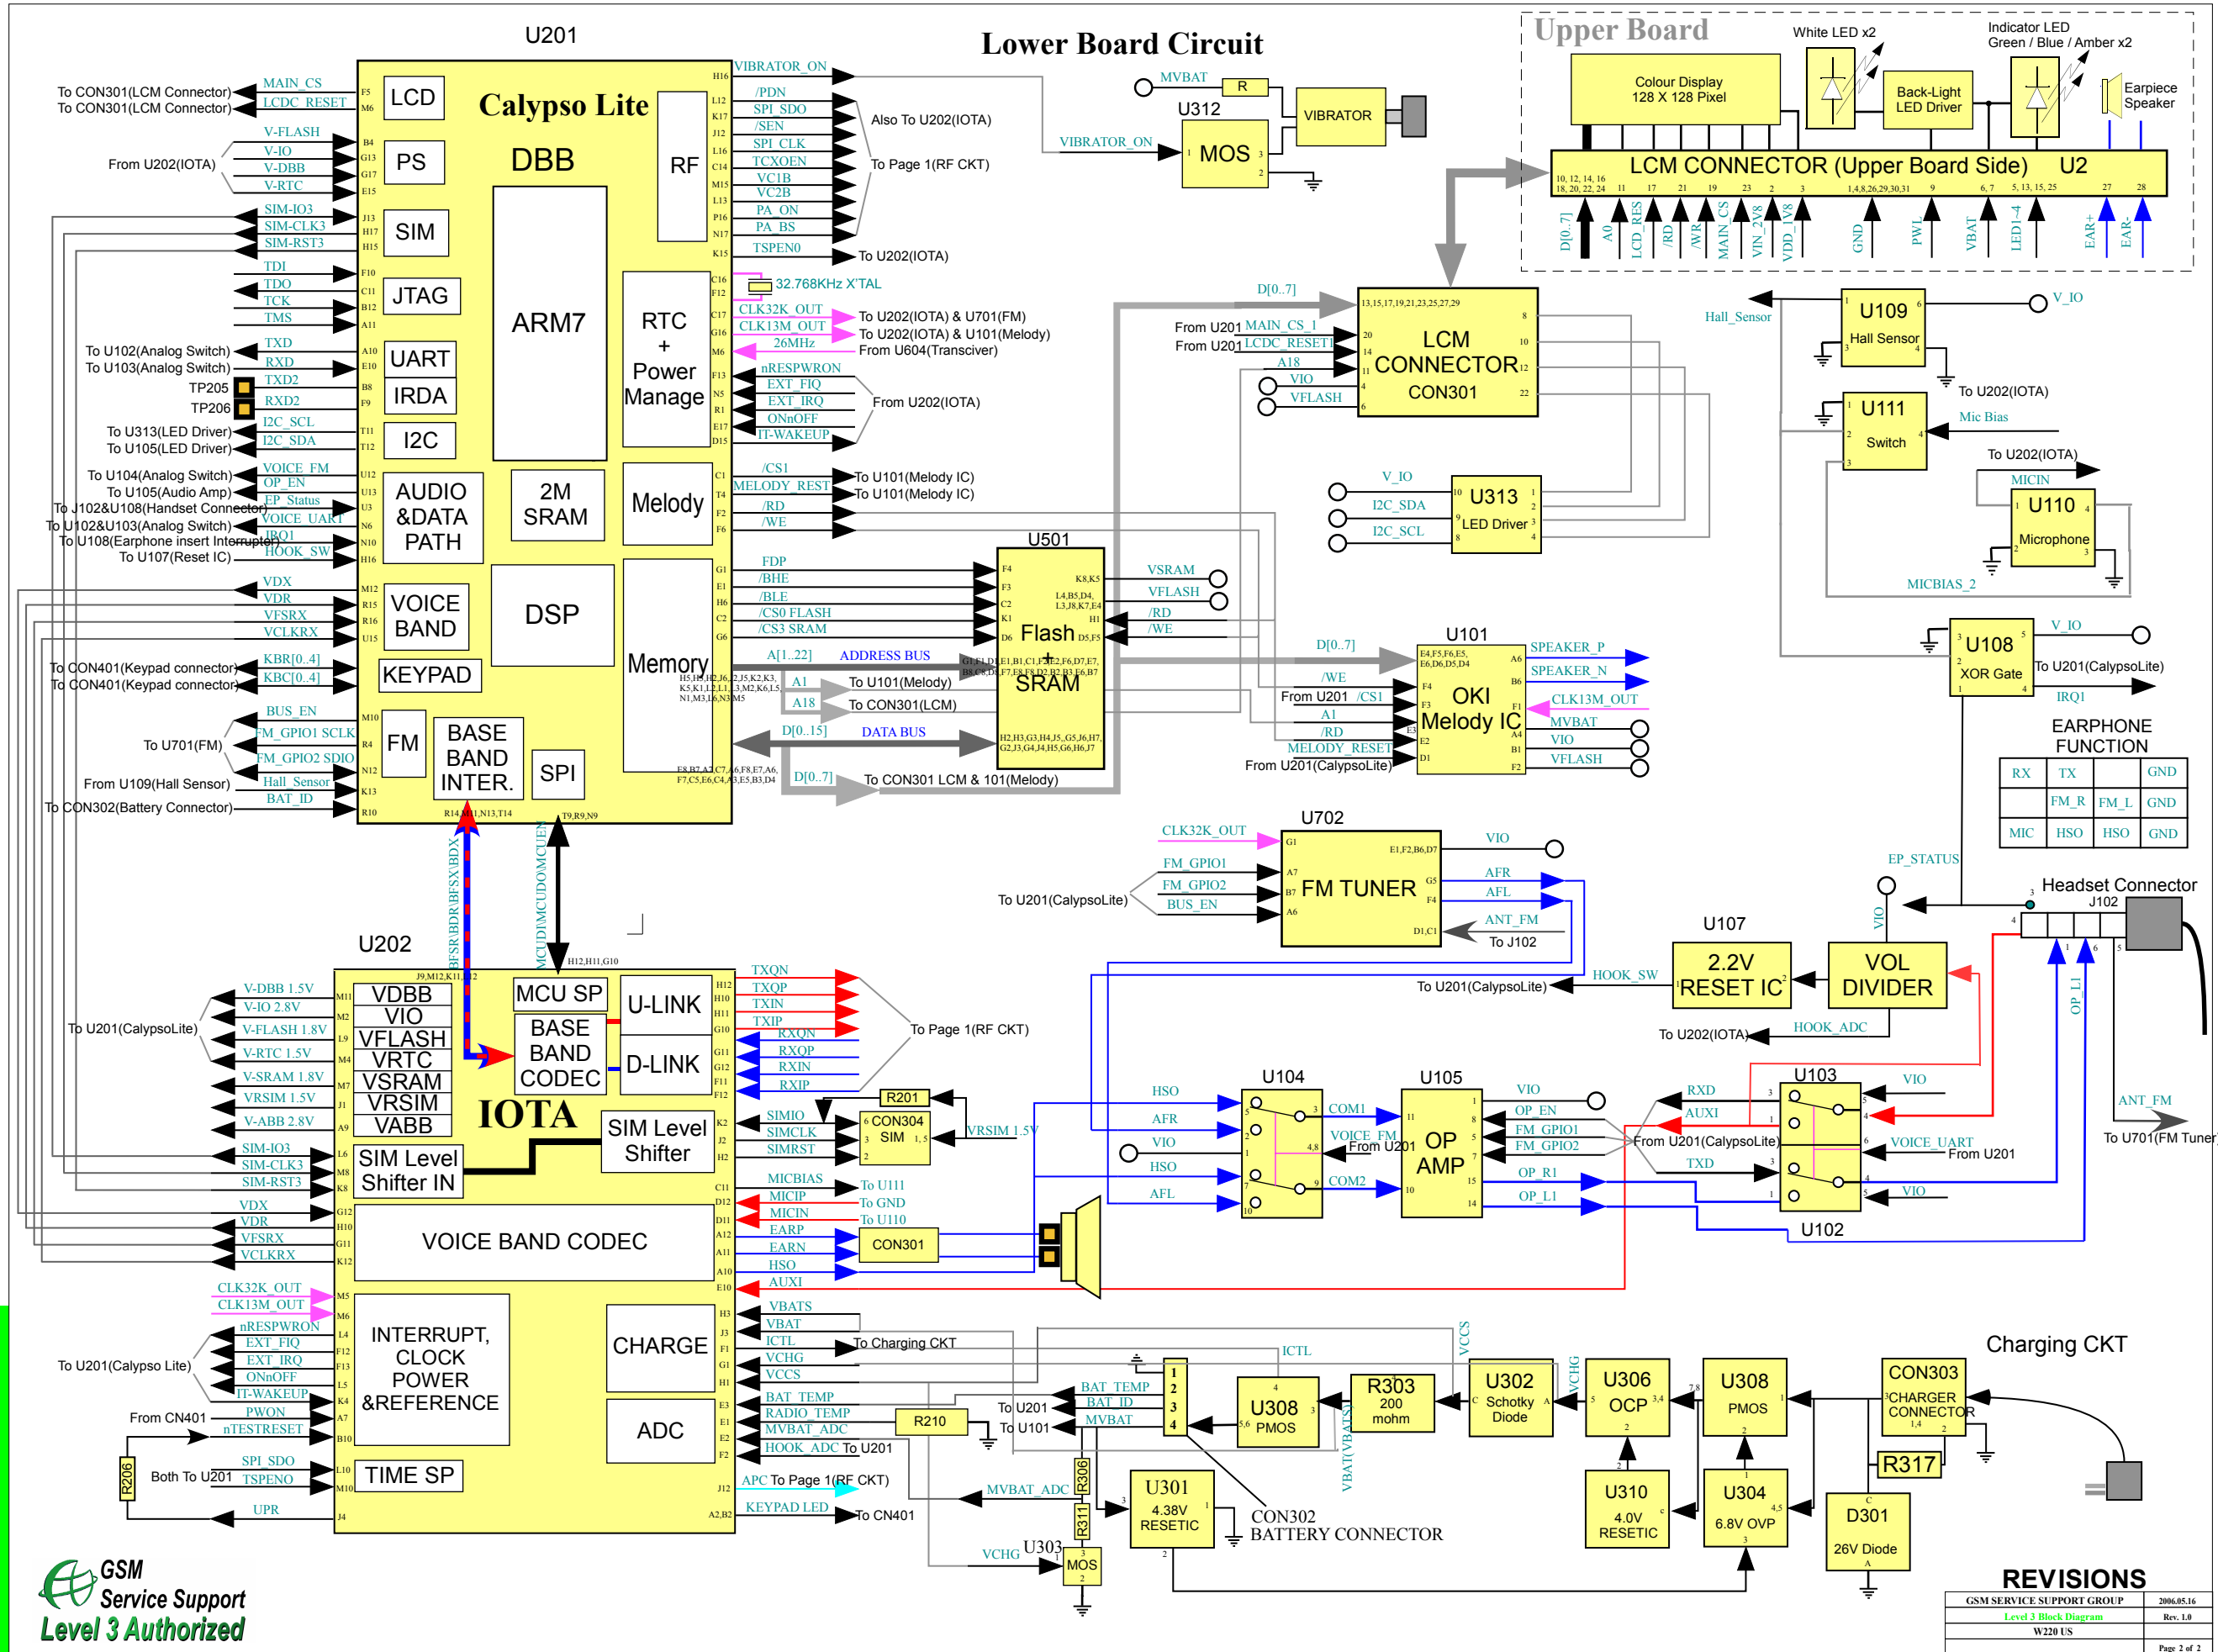

	VC1	VC2
GSM_TX	H	L
DCS_TX	L	H
GSM850 / PCS_RX	L	L

W220 US

REVISIONS	
GSM SERVICE SUPPORT GROUP	2006.05.16
Level 3 Block Diagram	Rev.1.0
W220 US	
	Page 1 of 2

W220 US

GSM Service Support
Level 3 Authorized

REVISIONS	
GSM SERVICE SUPPORT GROUP	2006.05.16
Level 3 Block Diagram	Rev. 1.0
W220 US	
	Page 2 of 2