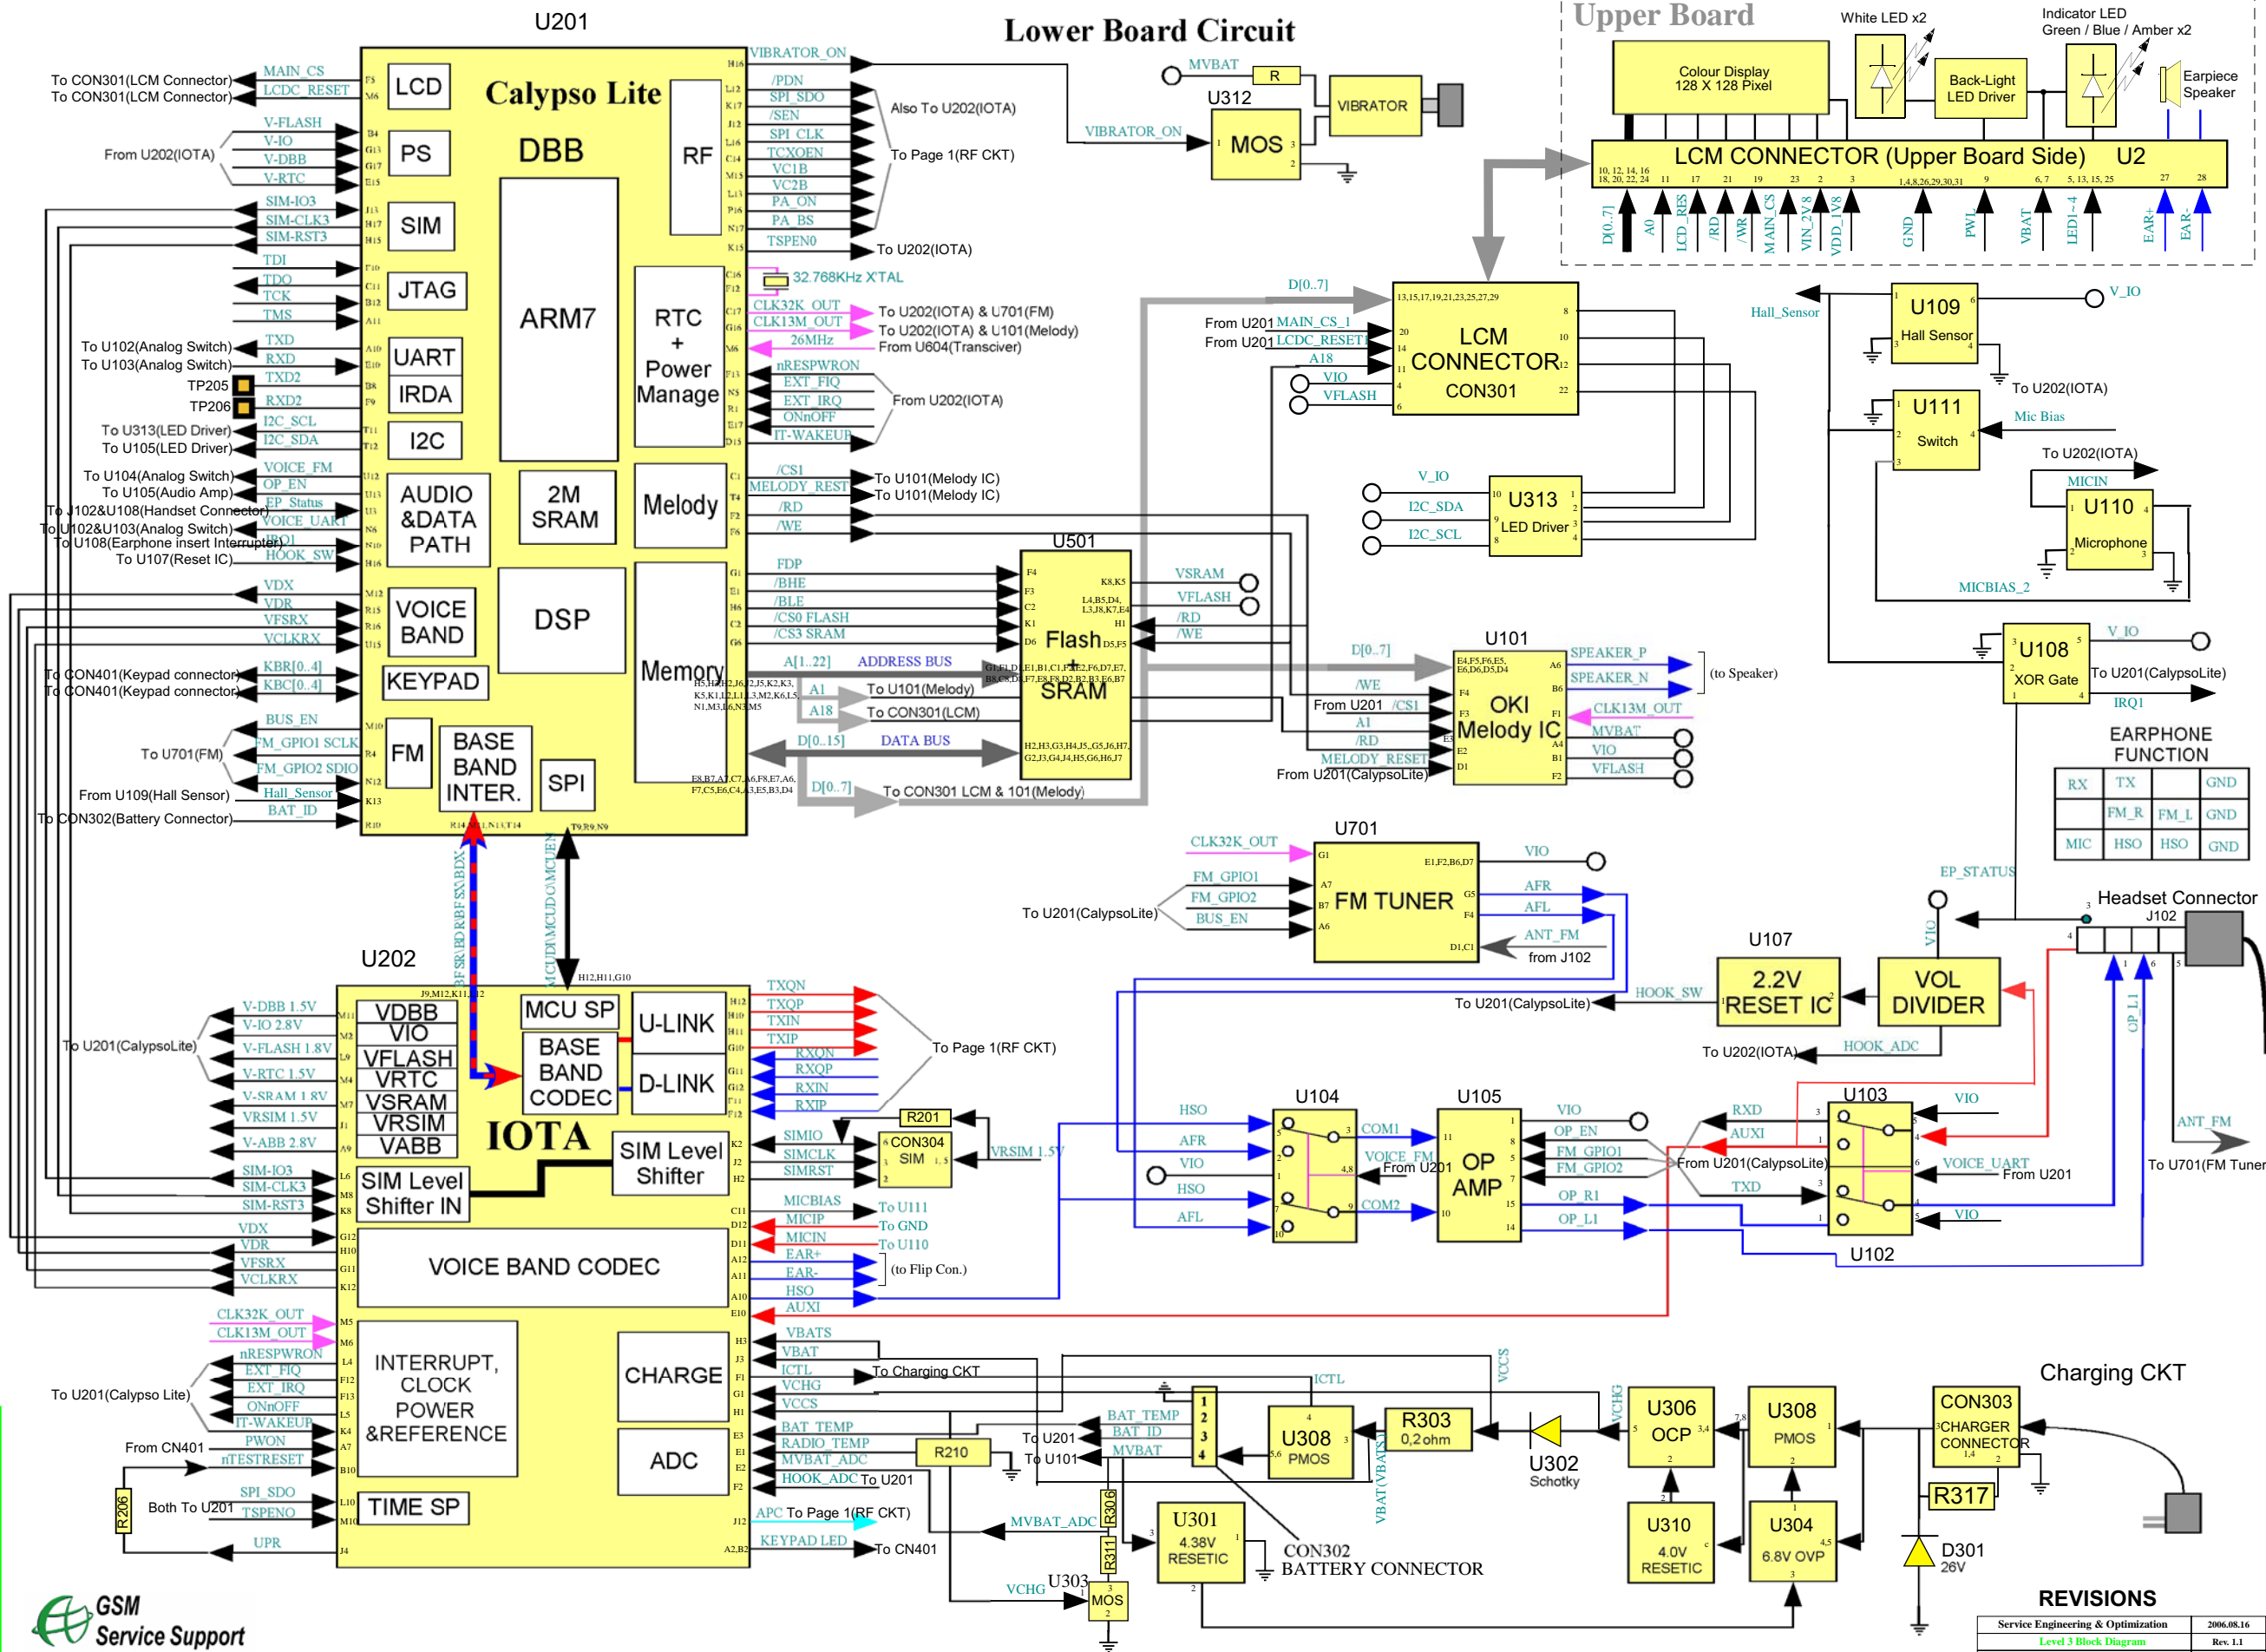

W220

GSM Service Support
Level 3 Authorized

REVISIONS

Revision	Description	Date
1.0	Service Engineering & Optimization	2006.08.16
1.1	Level 3 Block Diagram	Rev. 1.1
1.2	W220	
1.3	Service Training and Documentation	Page 1 of 2

W220

GSM Service Support
Level 3 Authorized

REVISIONS	
Service Engineering & Optimization	2006.08.16
Level 3 Block Diagram	Rev. L1
W220	
Service Training and Documentation	Page 2 of 2