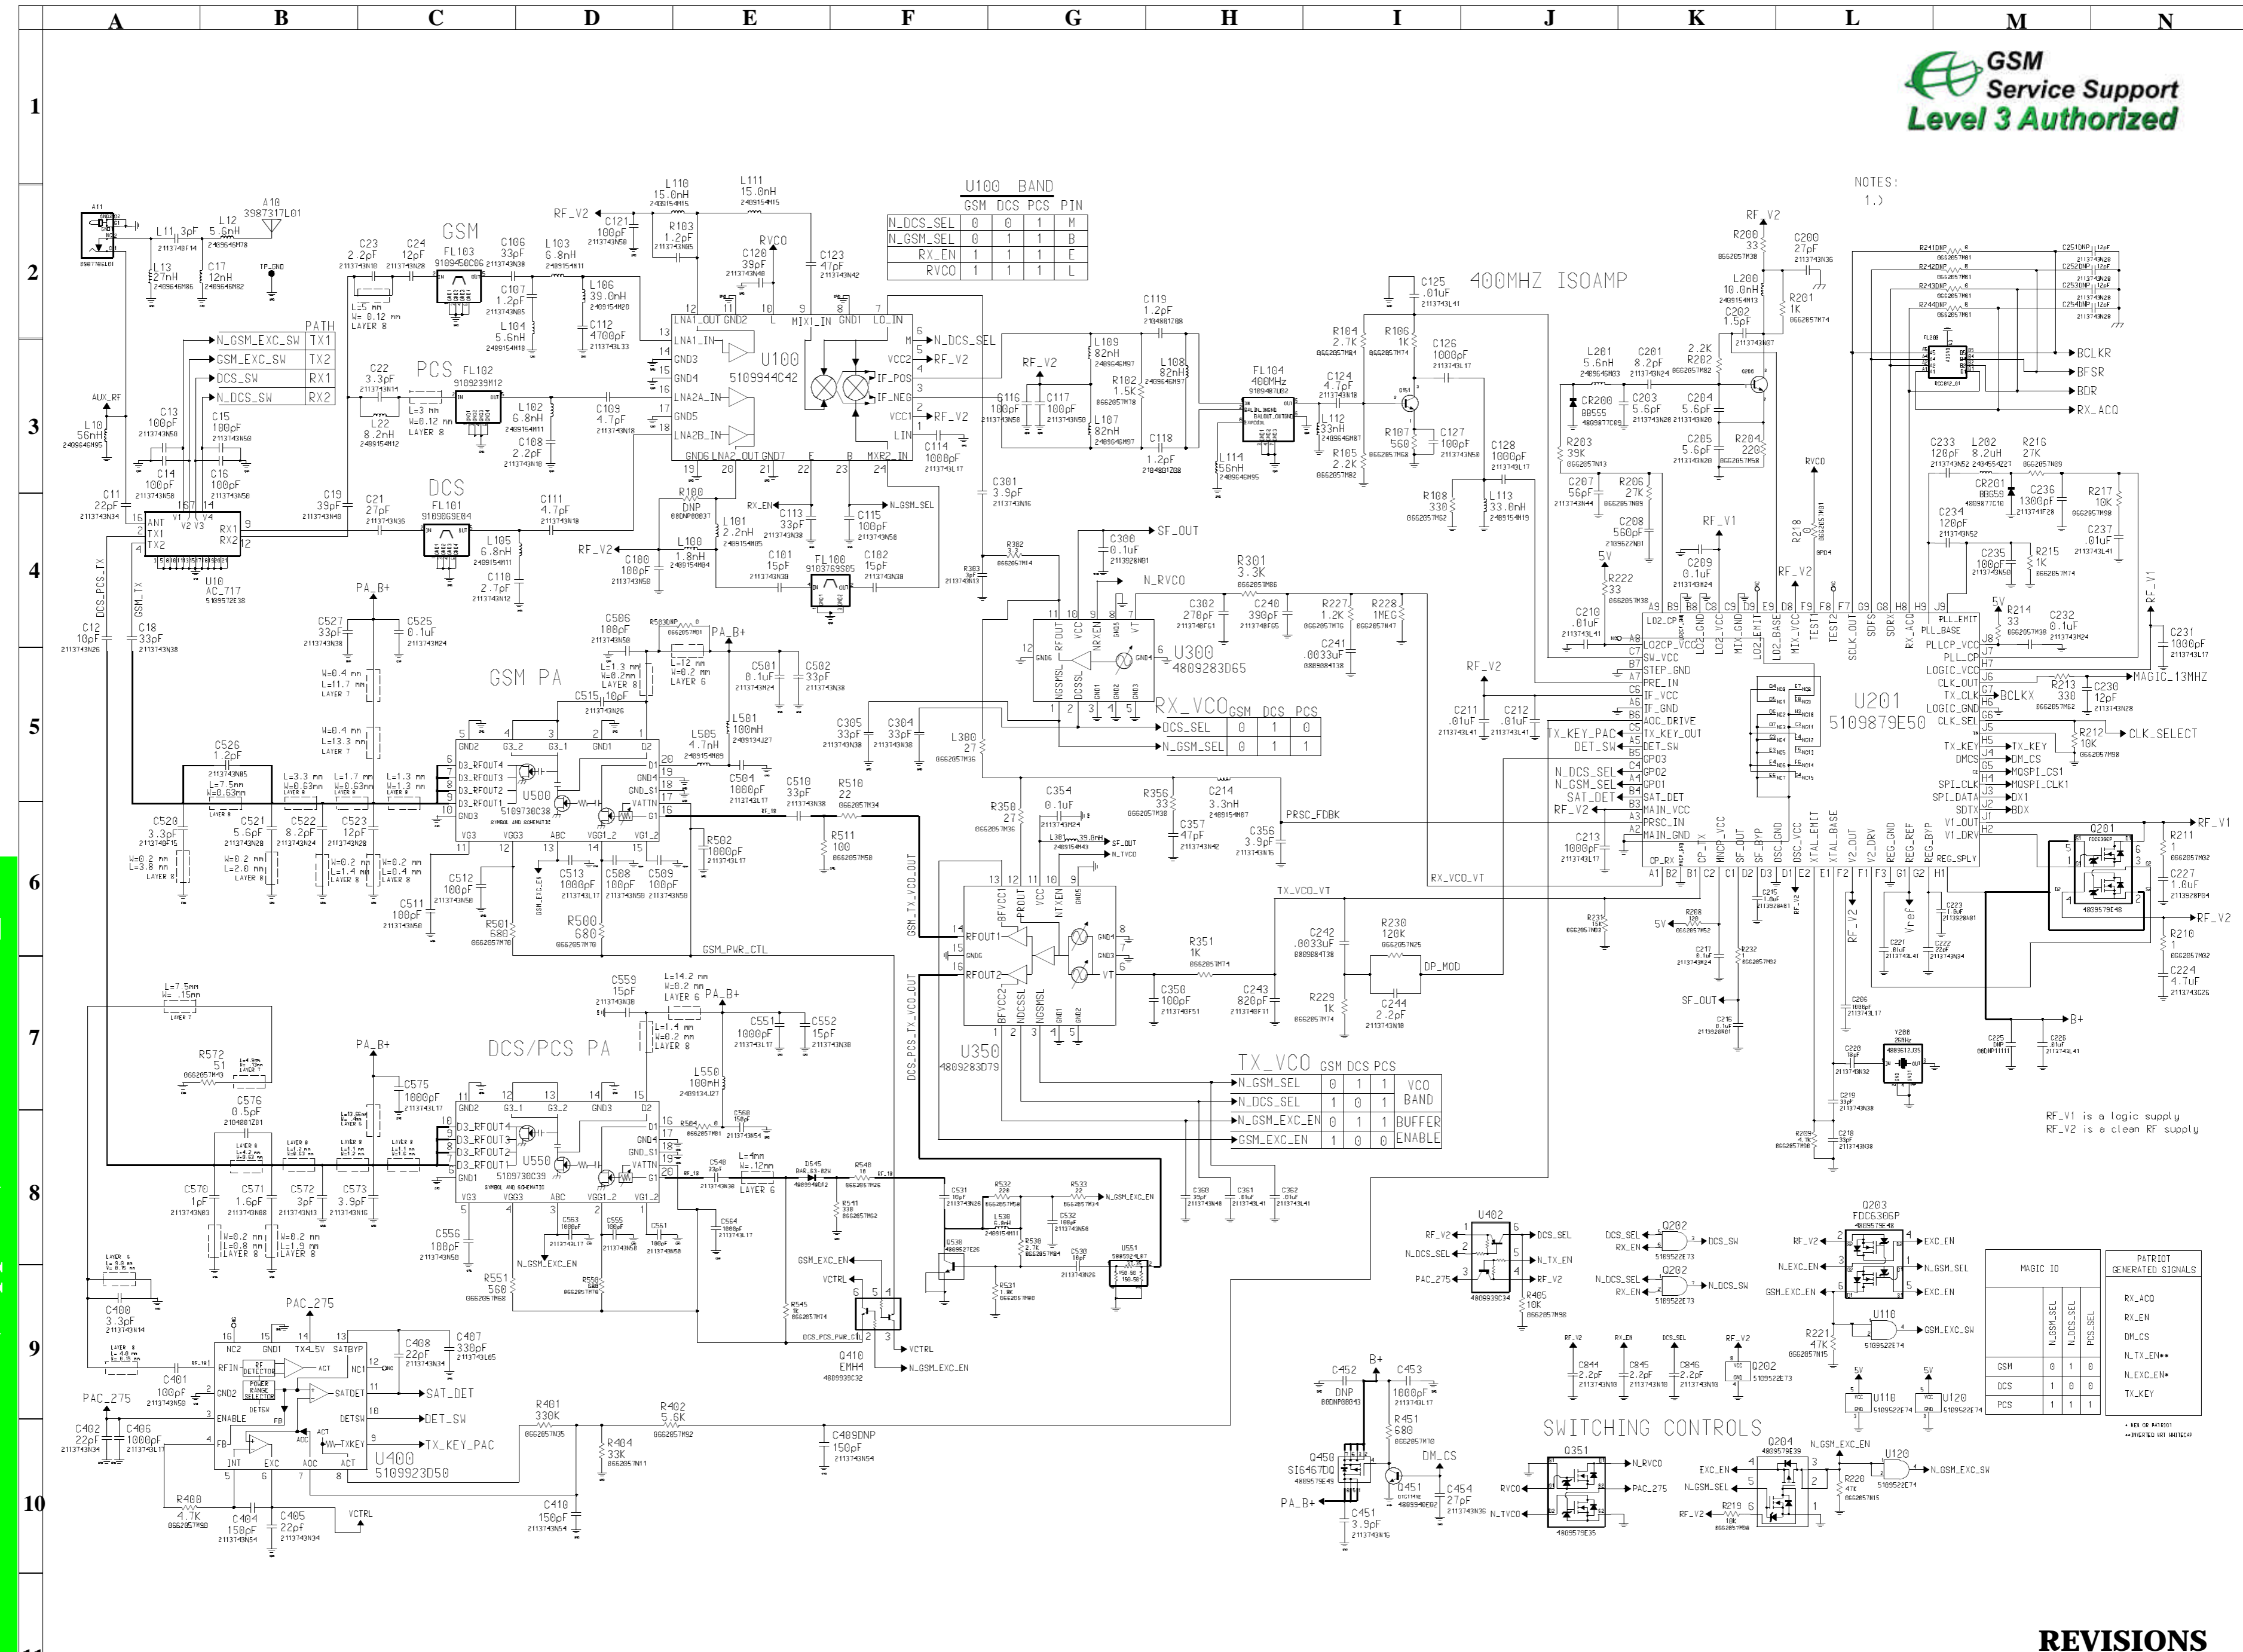

NOTES:  
1.)

**GPRS TriBand V66 (Sapphire) 8489894K06\_A**

RF\_V1 is a logic supply  
RF\_V2 is a clean RF supply

| MAGIC ID  |           | PATRIOT (GENERATED SIGNALS) |        |
|-----------|-----------|-----------------------------|--------|
| N_GSM_SEL | N_DCS_SEL | P_CS_SEL                    | RX_ADD |
| GSM       | 0         | 1                           | 0      |
| DCS       | 1         | 0                           | 0      |
| PCS       | 1         | 1                           | 1      |

**REVISIONS**

| Rev | Description             | Date         |
|-----|-------------------------|--------------|
| 3   | Level 3 Schematics      | 2001.08.20   |
| 1.0 | TriBand Sapphire (GPRS) | 8489894K06_A |