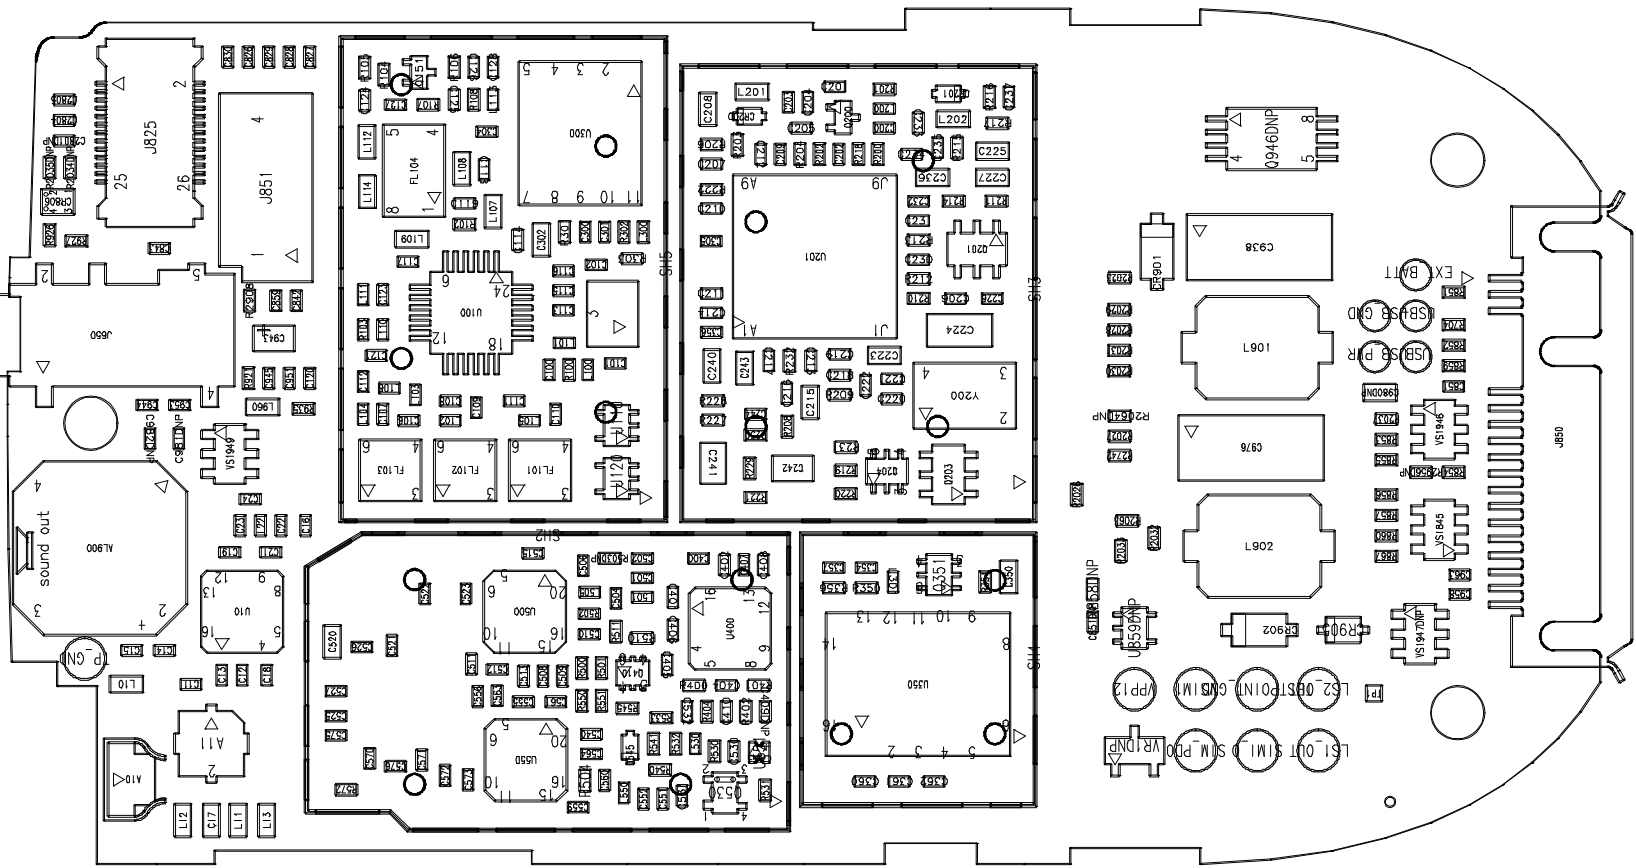

GPRS TriBand V66 (Sapphire) 8489894K06_A

SAPPHIRE 8489894K06 ISSUE A 8-9-01 12:00PM

LAYER 1 ASSEMBLY

2VPBPHIRE 8489894K06 122NE A 8-3-01 15:00PM

LAYER 5 ASSEMBLY

REVISIONS

GSM SERVICE SUPPORT	01.08.22
Level 3 Schematics	Rev. 1.0
TriBand Sapphire (GPRS)	8489894K06_A
Michael Hansen, Ralf Lorenzen-Scheil, Ray Collins	Page 1