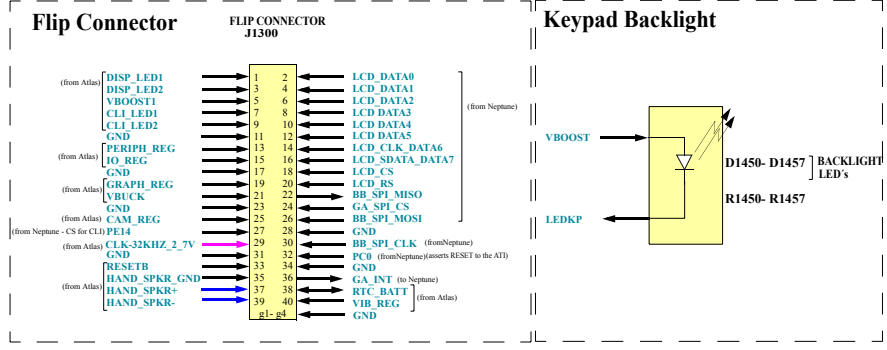

**V235**

Service Engineering & Optimization  
**Level 3 Authorized**

Revision Overview  
 Rev. 1.0: Initial Block Diagram  
 Rev. 1.1: Adding Audio Bus Signals to Atlas IC

Service, Engineering & Optimization	2005.11.07
LEVEL 3 AL Block Diagram	Rev. 1.0
V235	
	Page 1 of 2

**Service Engineering & Optimization**  
**Level 3 Authorized**

**Revision Overview**  
 Rev. 1.0: Initial Block Diagram  
 Rev. 1.1: Adding Audio Bus Signals to Atlas IC

Service, Engineering & Optimization	2005.11.07
LEVEL 3 AL Block Diagram	Rev. 1.0
V235	
	Page 2of2