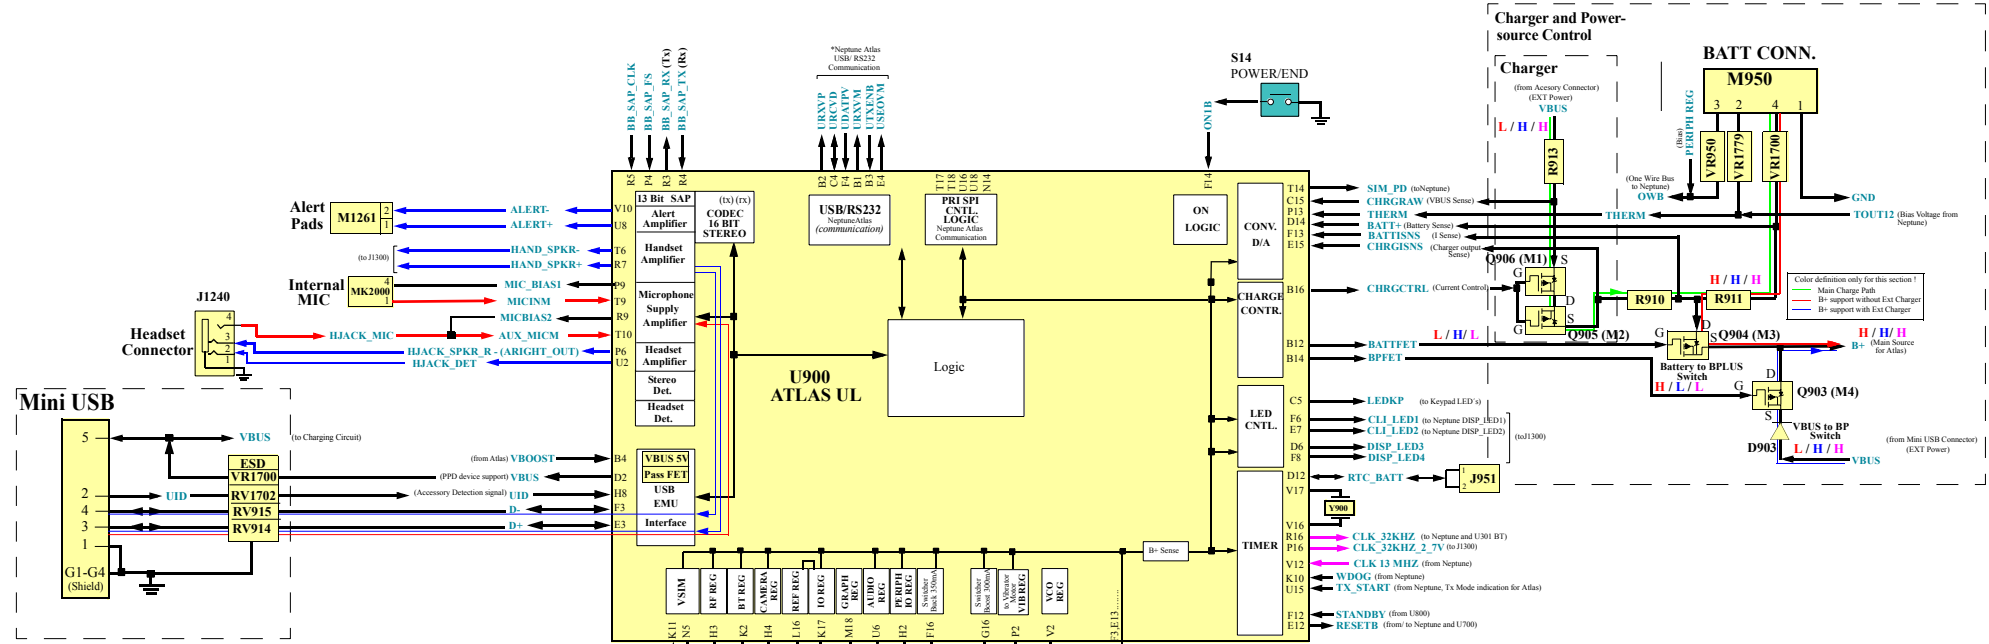

**V235**

Service Engineering & Optimization  
**Level 3 Authorized**

Revision Overview  
 Rev. 1.0: Initial Block Diagram  
 Rev. 1.1: Adding Audio Bus Signals to Atlas IC

Service, Engineering & Optimization	2005.11.07
LEVEL 3 AL Block Diagram	Rev. 1.0
V235	
	Page 1 of 2

**Service Engineering & Optimization**  
**Level 3 Authorized**

**Revision Overview**  
 Rev. 1.0: Initial Block Diagram  
 Rev. 1.1: Adding Audio Bus Signals to Atlas IC

Service, Engineering & Optimization	2005.11.07
LEVEL 3 AL Block Diagram	Rev. 1.0
V235	
	Page 2of2