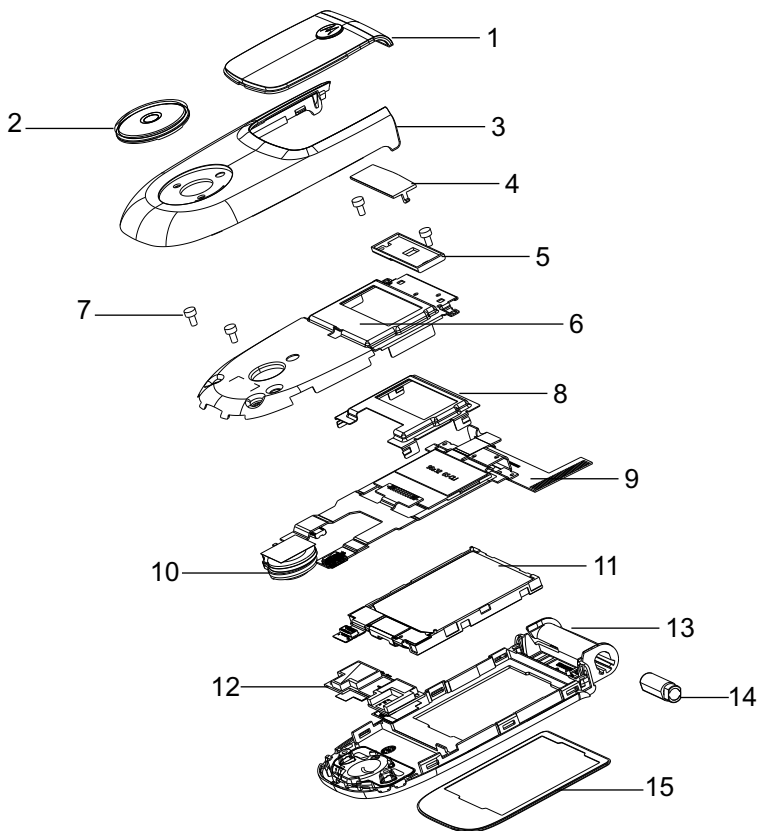

V220

Item No.	Motorola Part No.	Description
-		
1	0170386H01	Lens, CLI assy
2	6186921P01	Lens, Camera
3	0170386L01	Housing assy Flip top
4	6186920P01	Lightguide, Funlight
5	7586916P01	Holder Lightguide
6	0786911P01	Bracket, Flip
7	0370303D01	Screw, Flip
8	0786909P01	Bracket, Display
9	0186959P01	CLI Display Flex assy
10	5089081L02	Speaker
11	0186861P02	Main Display Module
12	0170299Y01	Camera asy
13	0170386A01	Housing assy Flip bottom
14	5570373B01	Hinge
15	6186914P01	Lens Main Display
16	0170299Z02	Housing assy, XCVR top
17	1386937P01	Escutcheon, V220

Item No.	Motorola Part No.	Description
18	3886904P03	Keypad, English
19	4086903P01	Mylar
20	8586902P01	Flex Side Key
21	1386938P01	Escutcheon, Connector
-	3286899P01	Gasket, Connector
22	0170386G01	Chassis
23	3286900P01	USB Grommet
24	0170386C02	Rear Housing assy
25	5070371C01	Alert Speaker
26	8586901P01	Antenna
27	0309315B07	Screw, Rear Housing
28	0170386D02	Rear Housing Cap
29	AAHN4285	Battery
30	AAHN5524	Battery Door
-	5070371D01	Microphone
-	6087603L01	RTC Battery
-	SPN4892	Charger Euro
-	SPN4891	Charger UK

 = part of assembly

Level 1&2 Authorized

REVISIONS	
	2004.04.07
Level 1-2 Parts List	Version 1.0
V220	
Ralf Lorenzen-Scheil	Page 1 of 1