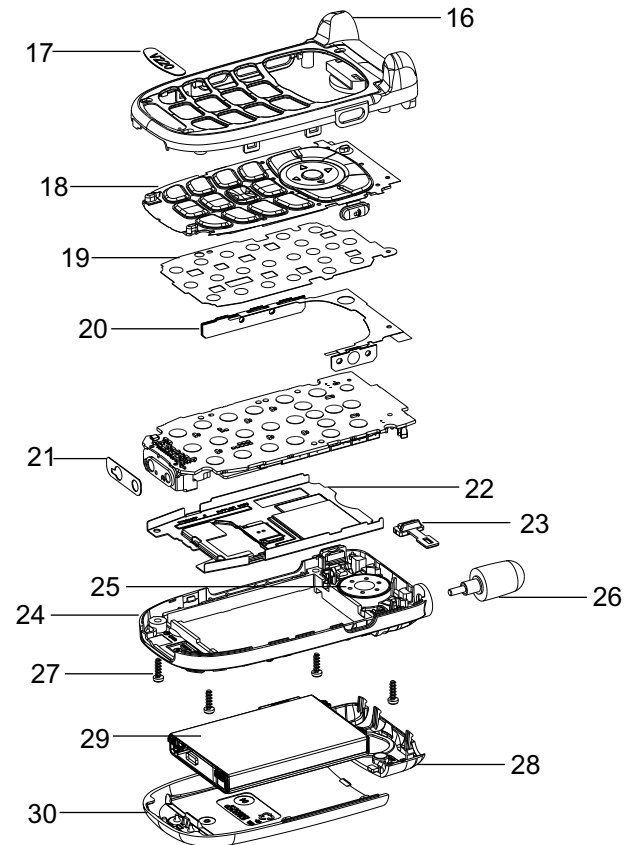

V220

Item No.	Motorola Part No.	Description
-		
1	0170386H01	Lens, CLI assy
2	6186921P01	Lens, Camera
3	0170386L01	Housing assy Flip top
4	6186920P01	Lightguide, Funlight
5	7586916P01	Holder Lightguide
6	0786911P01	Bracket, Flip
7	0370303D01	Screw, Flip
8	0786909P01	Bracket, Display
9	0186959P01	CLI Display Flex assy
10	5089081L02	Speaker
11	0186861P02	Main Display Module
12	0170299Y01	Camera asy
13	0170386A01	Housing assy Flip bottom
14	5570373B01	Hinge
15	6186914P01	Lens Main Display
16	0170299Z02	Housing assy, XCVR top
17	1386937P01	Escutcheon, V220

Item No.	Motorola Part No.	Description
18	3886904P03	Keypad, English
19	4086903P01	Mylar
20	8586902P01	Flex Side Key
21	1386938P01	Escutcheon, Connector
-	3286899P01	Gasket, Connector
22	0170386G01	Chassis
23	3286900P01	USB Grommet
24	0170386C02	Rear Housing assy
25	5070371C01	Alert Speaker
26	8586901P01	Antenna
27	0309315B07	Screw, Rear Housing
28	0170386D02	Rear Housing Cap
29	AAHN4285	Battery
30	AAHN5524	Battery Door
-	5070371D01	Microphone
-	6087603L01	RTC Battery
-	SPN4892	Charger Euro
-	SPN4891	Charger UK

 = part of assembly

Level 1&2 Authorized

REVISIONS	
	2004.04.07
Level 1-2 Parts List	Version 1.0
V220	
Ralf Lorenzen-Scheil	Page 1 of 1