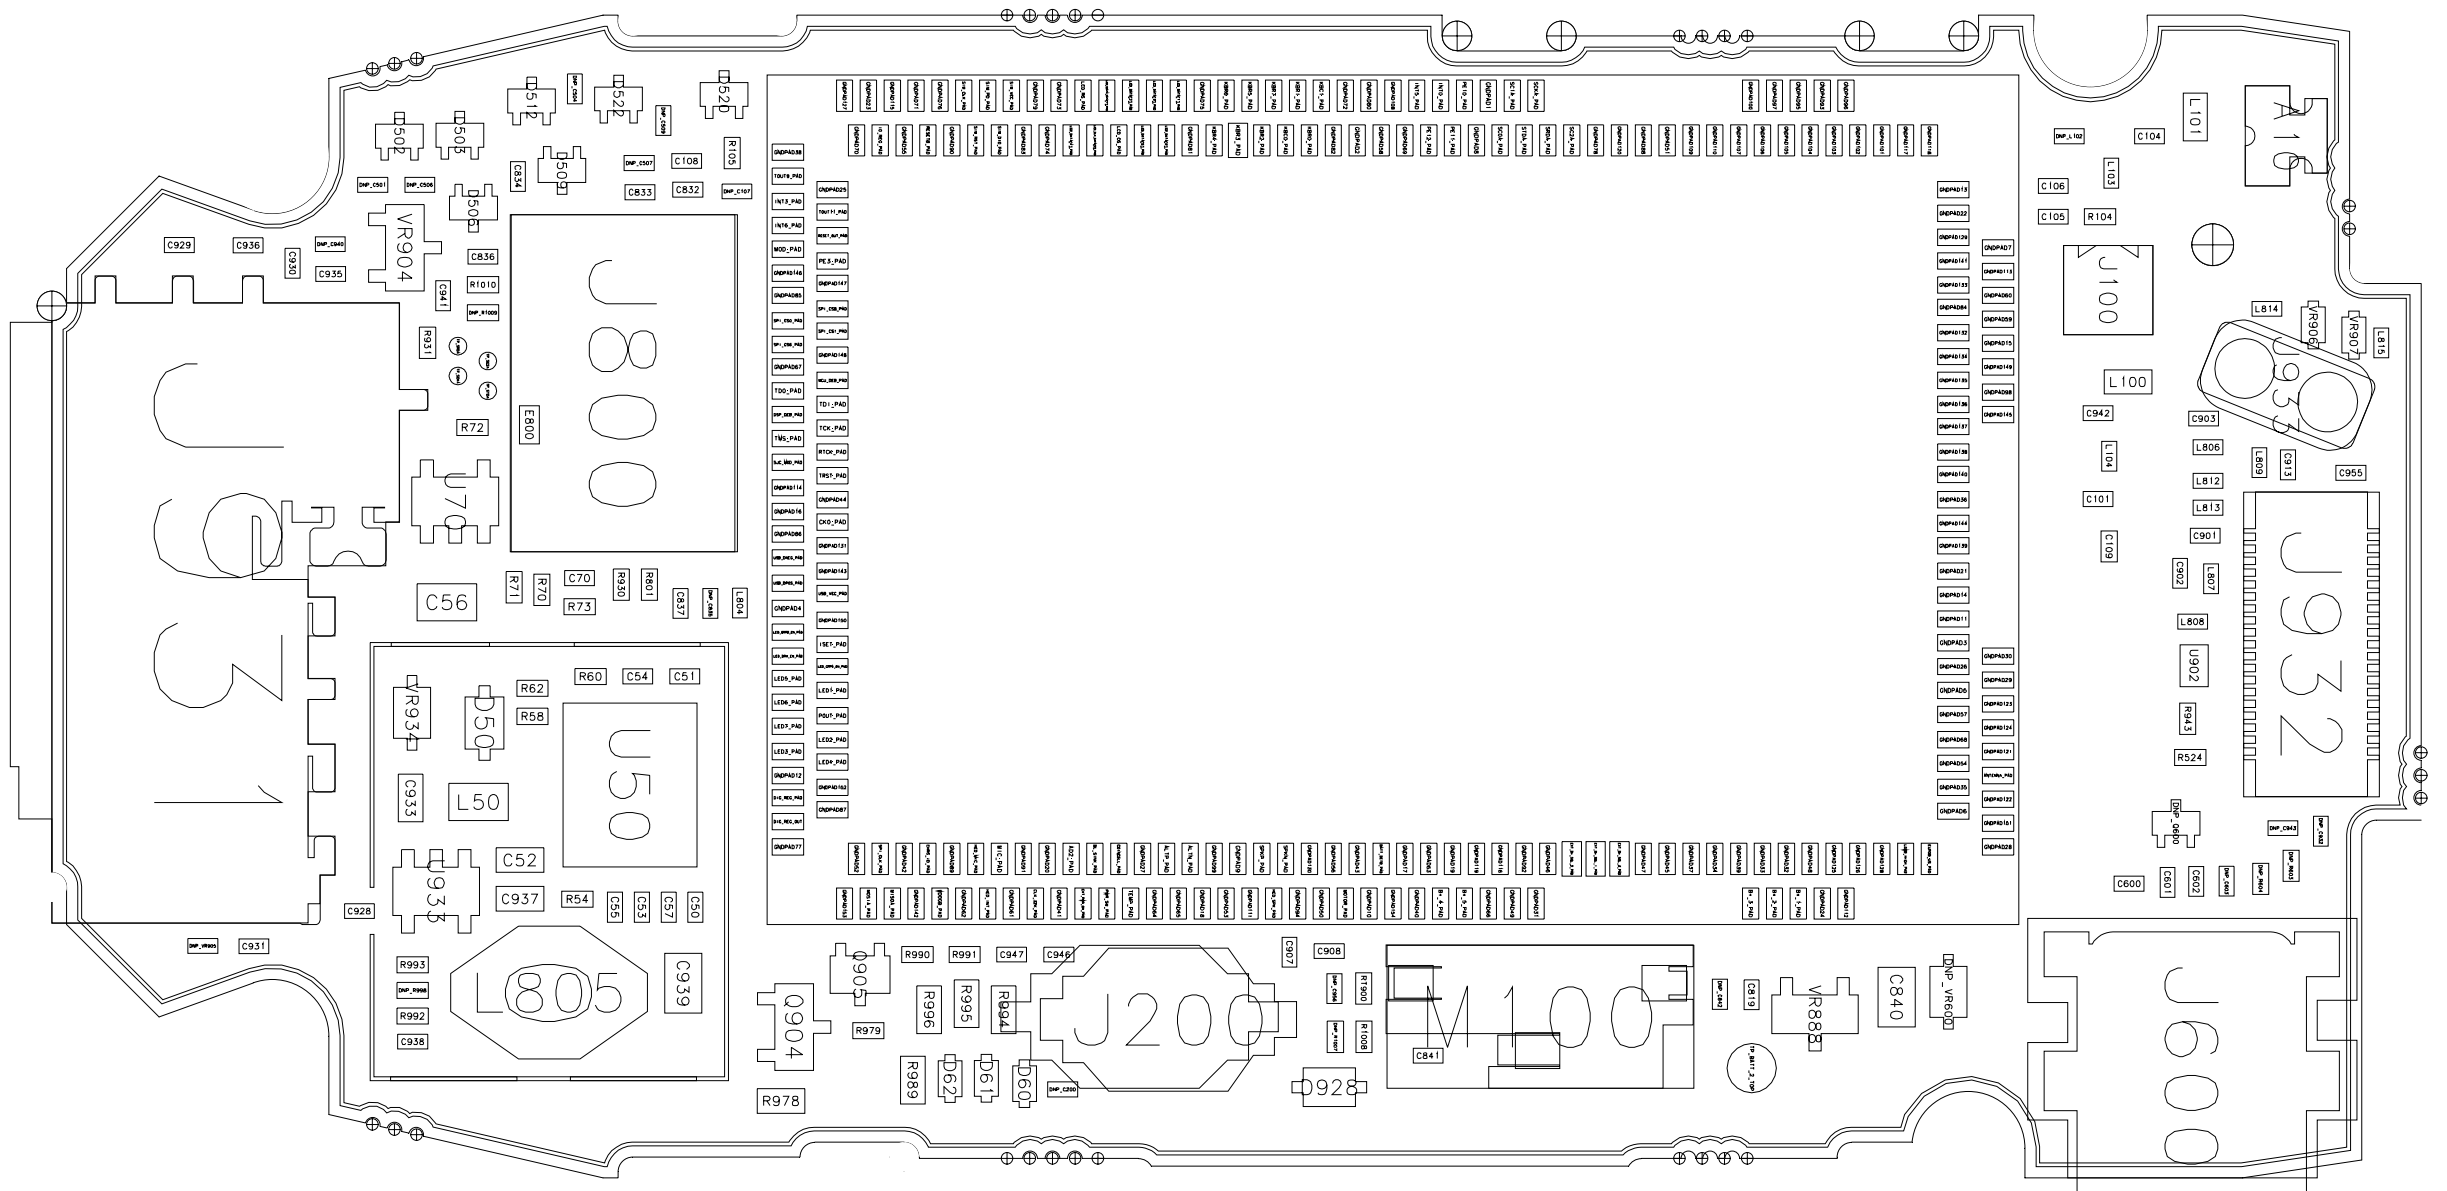

**REVISIONS**

Service Engineering & Optimization	2004.04.01
Level 3 Board Layout	Rev. 1.0
V 220	4486890P01 REV0
Alexander Buehler; Michael Hansen	Page 1 of 2

REVISIONS	
Service Engineering & Optimization	2004.04.01
Level 3 Board Layout	Rev. L0
V 220	4846890P01 REV0
Alexander Buehler, Michael Hansen	Page 2 of 2