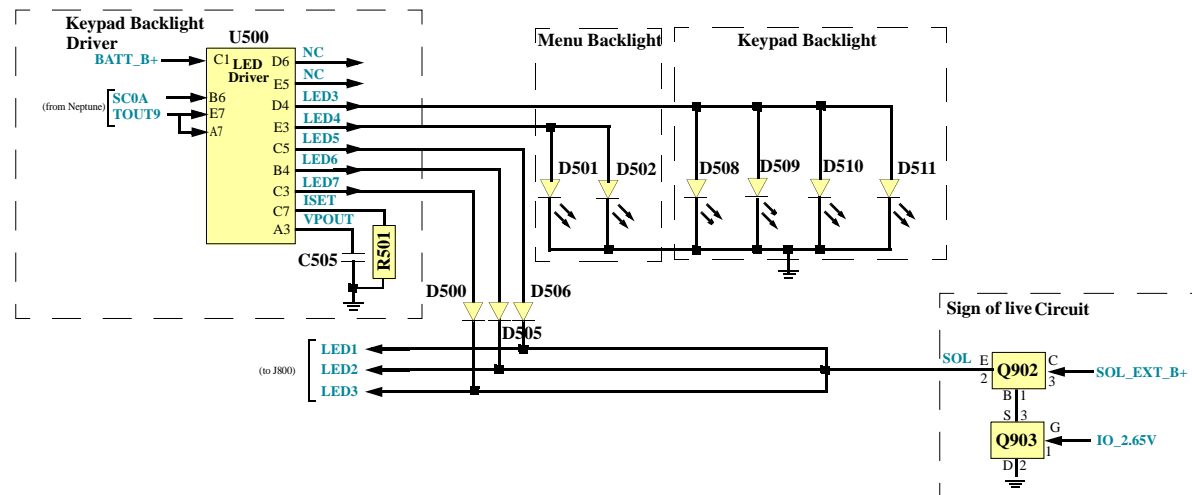

V180

Service Engineering & Optimization	2004.05.12
LEVEL 3 Block Diagram	Rev. 1.1
Quad Band V180	
Alexander Buehler, Michael Hansen	Page 1of 2

Revision Overview	
Rev. 1.0:	initial Block Diagram
Rev. 1.1:	Change Alert - Speaker Amp. in Seaweed, Add Navigation Keys

Service Engineering & Optimization
Level 3 Authorized

V180

Service Engineering & Optimization	2004.05.12
LEVEL 3 Block Diagram	Rev. 1.1
Quad Band V180	
Alexander Buehler, Michael Hansen	Page 2 of 2

Revision Overview	
Rev. 1.0:	initial Block Diagram
Rev. 1.1:	Change Alert - Speaker Amp. in Seaweed, Add Navigation Keys