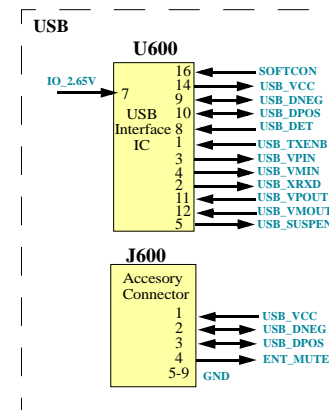

V180

Service Engineering & Optimization	2004.05.12
LEVEL 3 Block Diagram	Rev. 1.1
Quad Band V180	
Alexander Buehler, Michael Hansen	Page 1of 2

Revision Overview	
Rev. 1.0:	initial Block Diagram
Rev. 1.1:	Change Alert - Speaker Amp. in Seaweed, Add Navigation Keys

Service Engineering & Optimization
Level 3 Authorized

V180

Service Engineering & Optimization	2004.05.12
LEVEL 3 Block Diagram	Rev. 1.1
Quad Band V180	
Alexander Buehler, Michael Hansen	Page 2 of 2

Revision Overview	
Rev. 1.0:	initial Block Diagram
Rev. 1.1:	Change Alert - Speaker Amp. in Seaweed, Add Navigation Keys