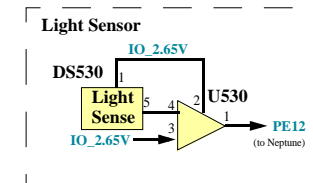

V180

Service Engineering & Optimization	2004.05.12
LEVEL 3 Block Diagram	Rev. 1.1
Quad Band V180	
Alexander Buehler, Michael Hansen	Page 1of 2

Revision Overview	
Rev. 1.0:	initial Block Diagram
Rev. 1.1:	Change Alert - Speaker Amp. in Seaweed, Add Navigation Keys

Service Engineering & Optimization
Level 3 Authorized

V180

Service Engineering & Optimization	2004.05.12
LEVEL 3 Block Diagram	Rev. 1.1
Quad Band V180	
Alexander Buehler, Michael Hansen	Page 2 of 2

Revision Overview	
Rev. 1.0:	initial Block Diagram
Rev. 1.1:	Change Alert - Speaker Amp. in Seaweed, Add Navigation Keys