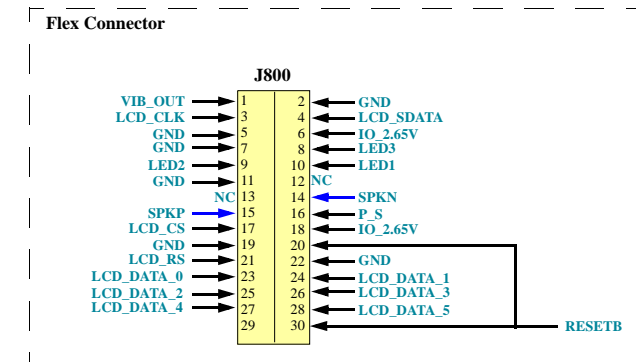

V180

Service Engineering & Optimization	2004.05.12
LEVEL 3 Block Diagram	Rev. 1.1
Quad Band V180	
Alexander Buehler, Michael Hansen	Page 1of 2

Revision Overview	
Rev. 1.0:	initial Block Diagram
Rev. 1.1:	Change Alert - Speaker Amp. in Seaweed, Add Navigation Keys

Service Engineering & Optimization
Level 3 Authorized

V180

Service Engineering & Optimization	2004.05.12
LEVEL 3 Block Diagram	Rev. 1.1
Quad Band V180	
Alexander Buehler, Michael Hansen	Page 2 of 2

Revision Overview	
Rev. 1.0:	initial Block Diagram
Rev. 1.1:	Change Alert - Speaker Amp. in Seaweed, Add Navigation Keys