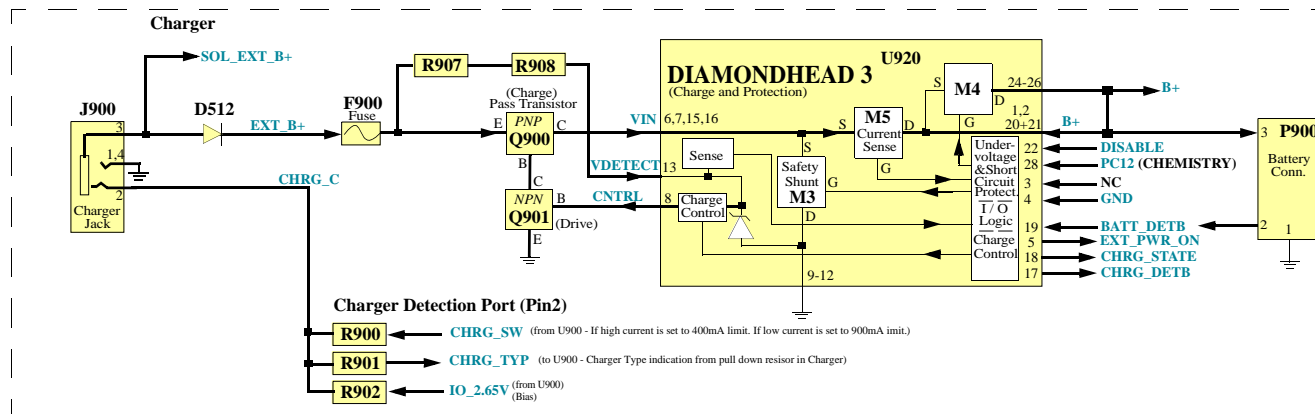

V180

Service Engineering & Optimization	2004.05.12
LEVEL 3 Block Diagram	Rev. 1.1
Quad Band V180	
Alexander Buehler, Michael Hansen	Page 1of 2

Revision Overview	
Rev. 1.0:	initial Block Diagram
Rev. 1.1:	Change Alert - Speaker Amp. in Seaweed, Add Navigation Keys

Service Engineering & Optimization
Level 3 Authorized

V180

Service Engineering & Optimization	2004.05.12
LEVEL 3 Block Diagram	Rev. 1.1
Quad Band V180	
Alexander Buehler, Michael Hansen	Page 2 of 2

Revision Overview	
Rev. 1.0:	initial Block Diagram
Rev. 1.1:	Change Alert - Speaker Amp. in Seaweed, Add Navigation Keys