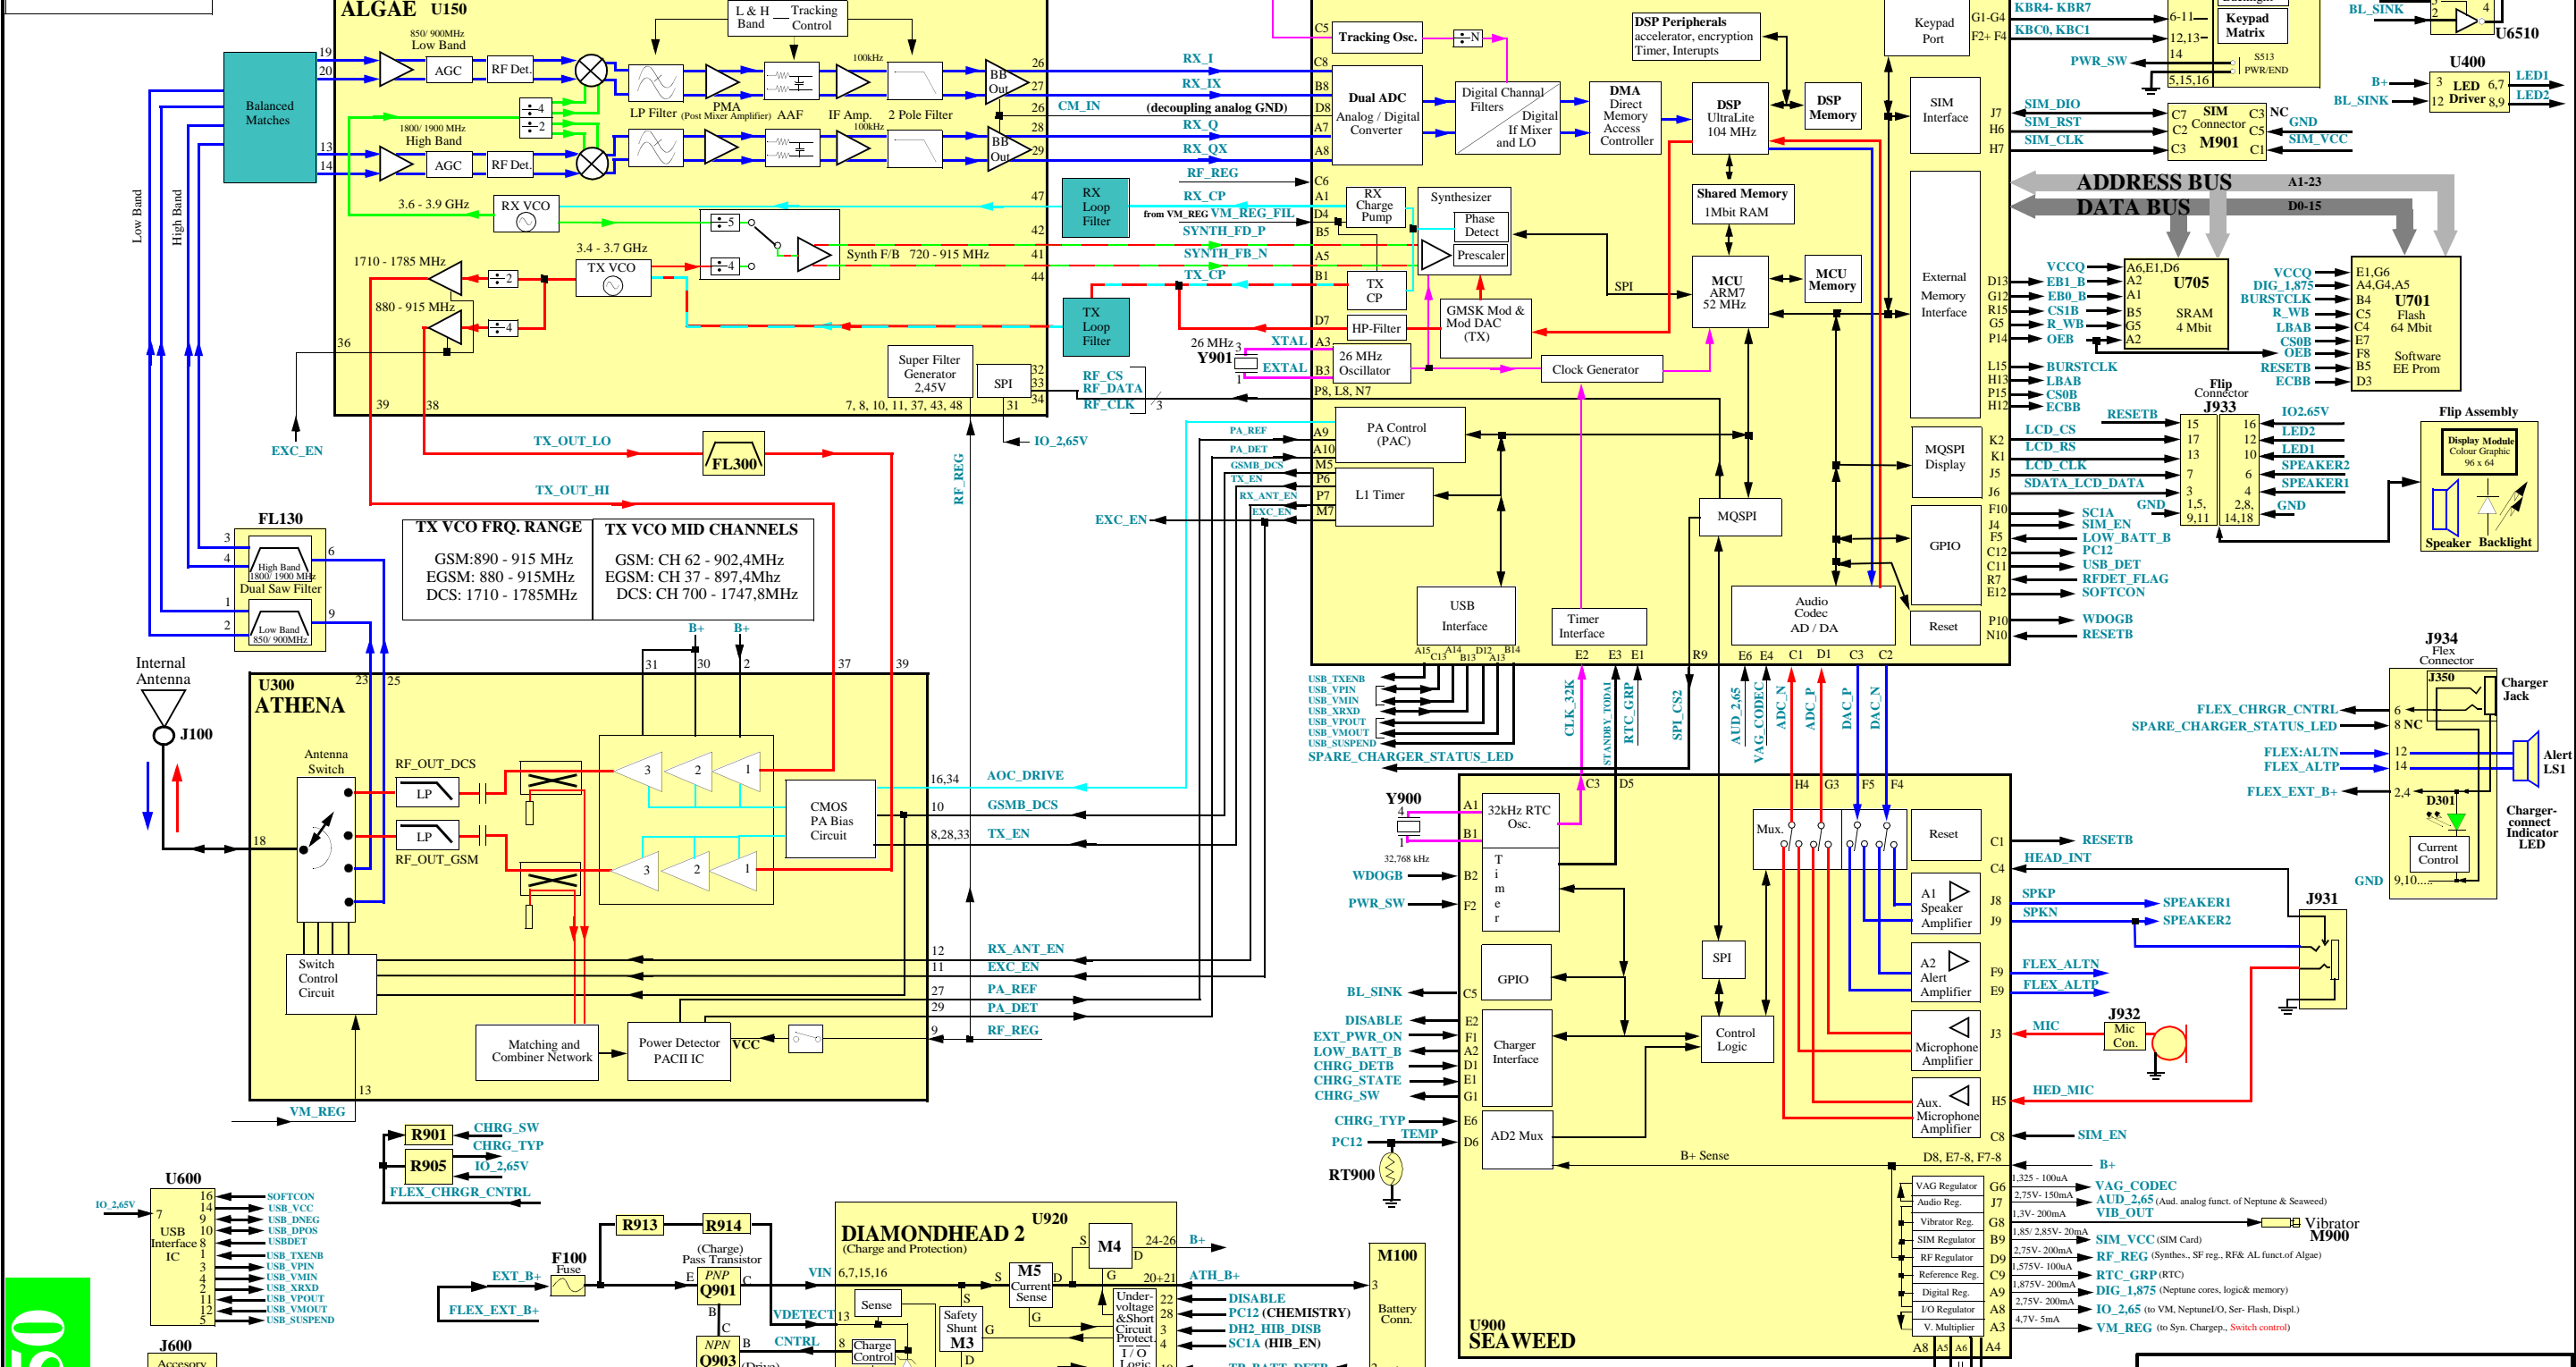

RX MID CHANNELS
 GSM: CH 62 -- 947.4 MHz
 EGSM: CH 37 -- 942.4MHz
 DCS: CH 700 -- 1842.8MHz

V150

Revision Overview
 Rev. 1.0: initial Block Diagram
 Rev. 1.1: BL_Sink at seaweed added
 Rev.1.2: RFDET_FLAG removed/ U902 removed

GSM SERVICE SUPPORT GROUP	2003.10.15
LEVEL 3 AL Block Diagram	Rev. 1.2
Dual Band V150	
Michael Hansen, Alexander Buehler	Page 1of 1