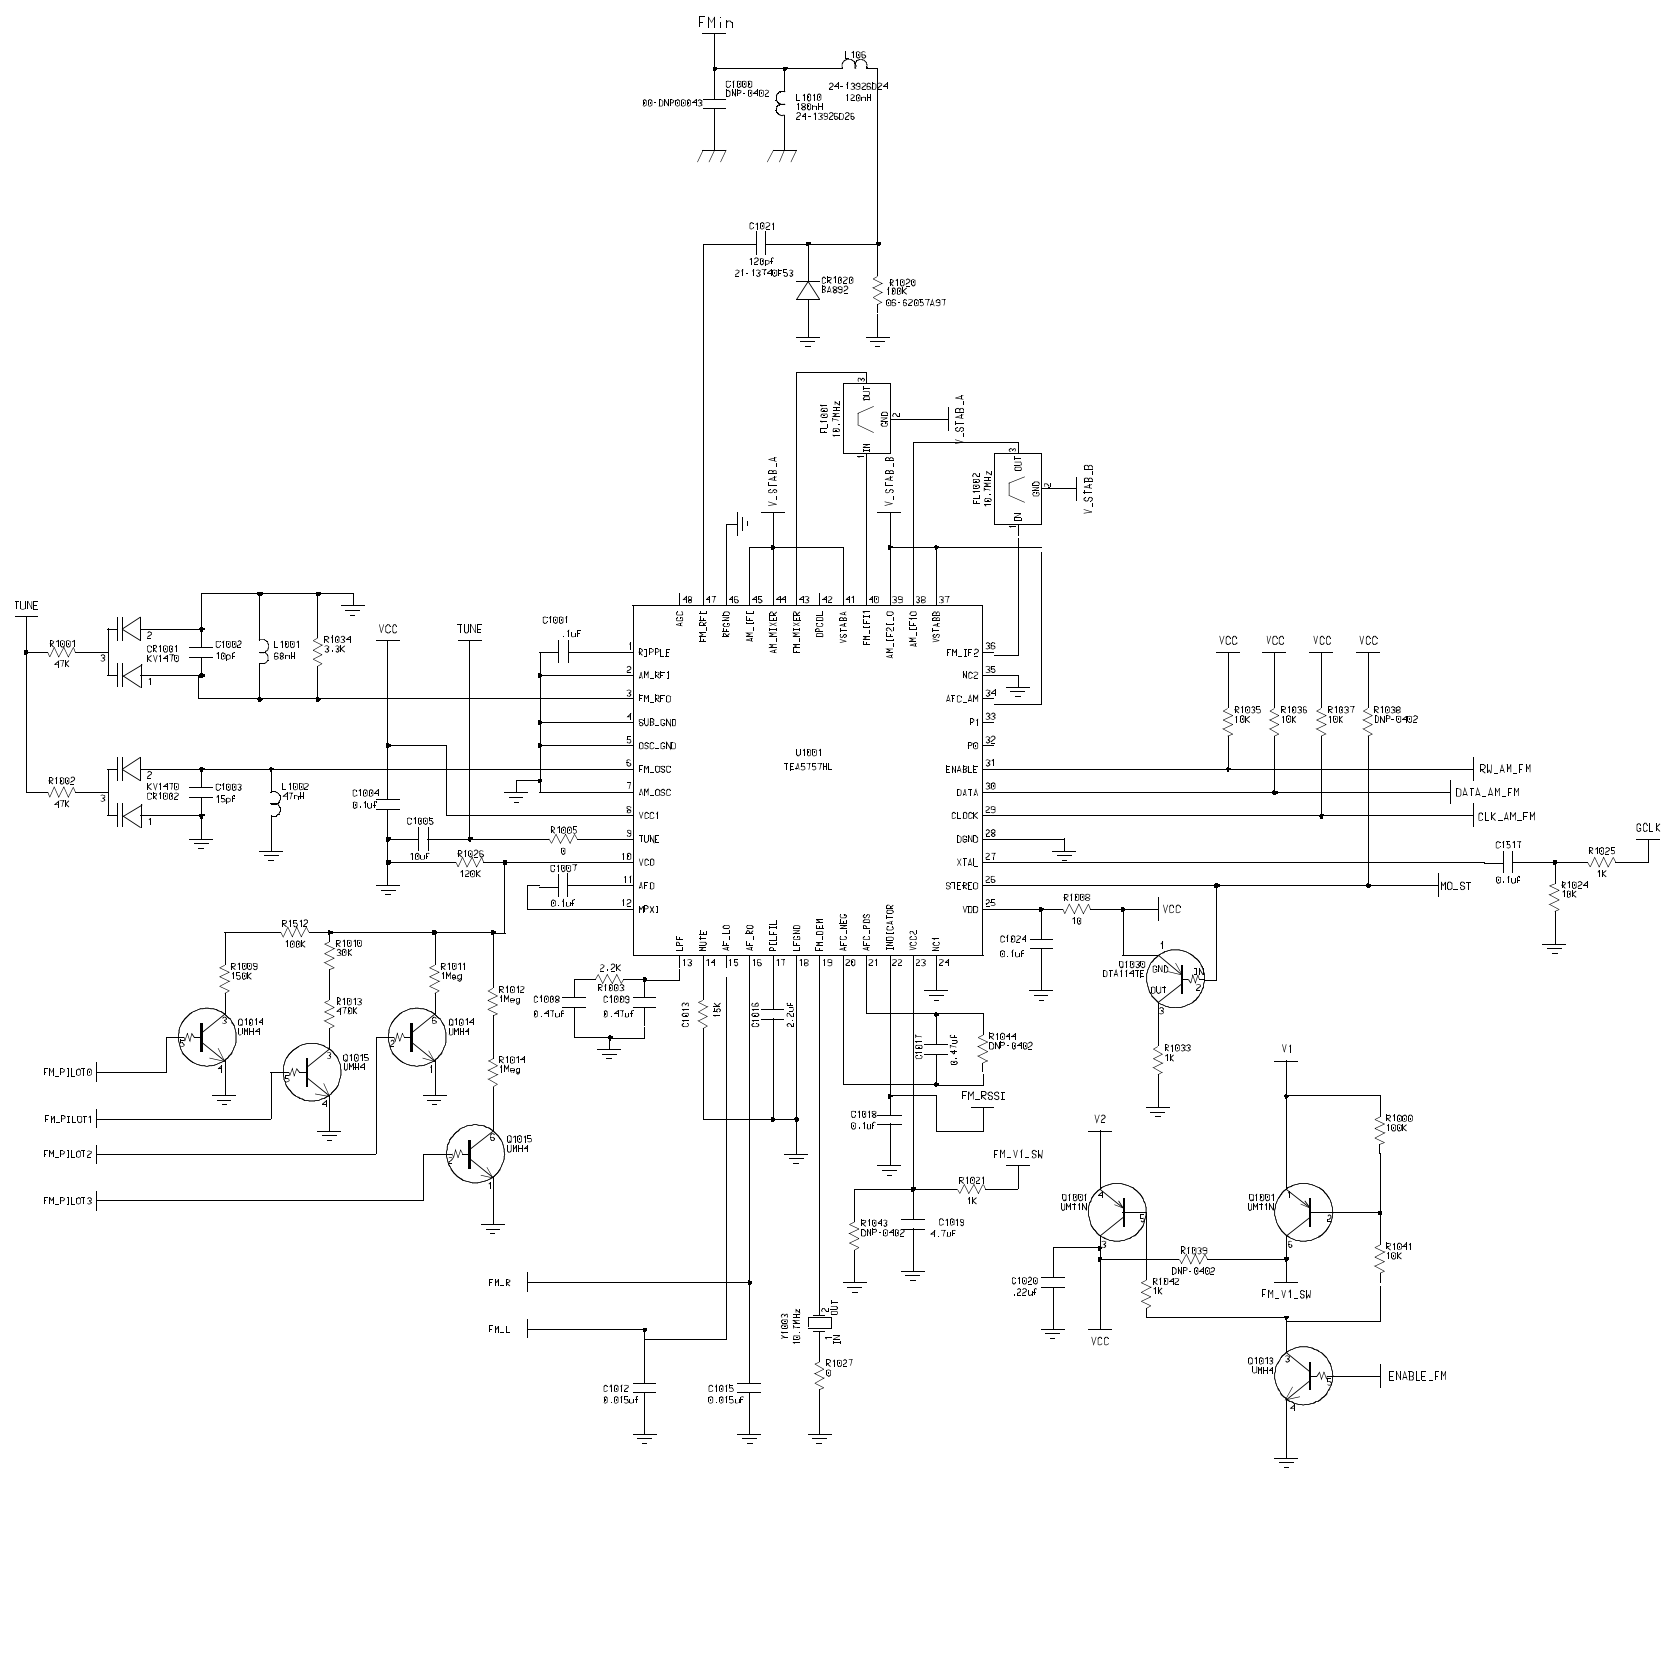

Dual Band Camelot_8486470K01_P5

8486470K01 FM RADIO		
ISS.	COMMENTS	DATE
P1	CREATED FROM SHARK GSM_LAYOUT	10/08/98

REVISIONS

GSM SERVICE SUPPORT GROUP	22.08.00
Level 3 Schematics	Rev. 1.0
Dualband Camelot	8486470k01_P5
Michael Hansen, Ralf Lorenzen, Ray Collins	Page 1