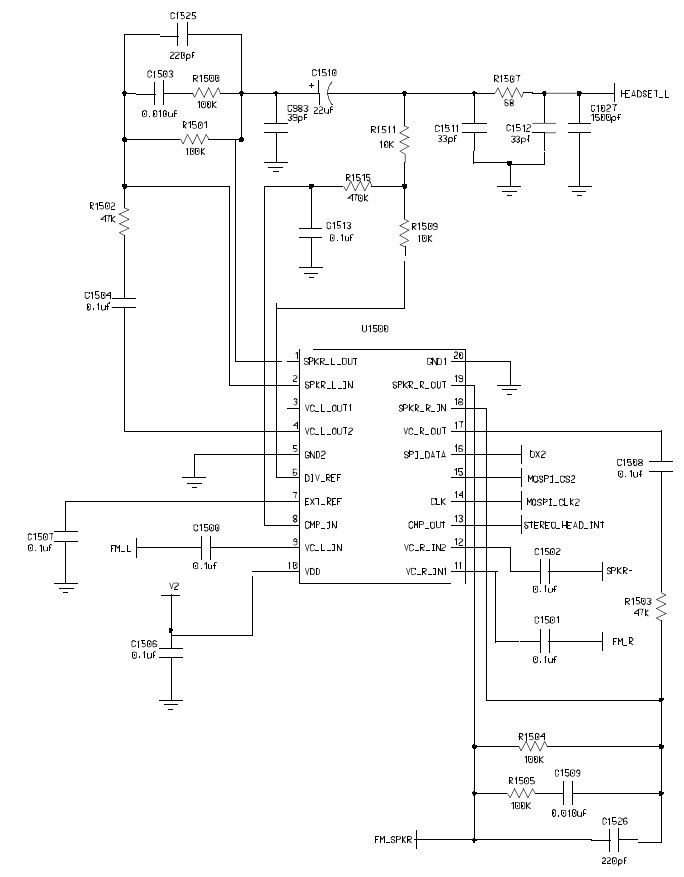

Dual Band Camelot_8486470K01_P5

8486470K01 FM RADIO		
ISS.	COMMENTS	DATE
P1	CREATED FROM SHARK GSM_LAYOUT	10/08/98

REVISIONS

GSM SERVICE SUPPORT GROUP	22.08.00
Level 3 Schematics	Rev. 1.0
Dualband Camelot	8486470k01_P5
Michael Hansen, Ralf Lorenzen, Ray Collins	Page 1