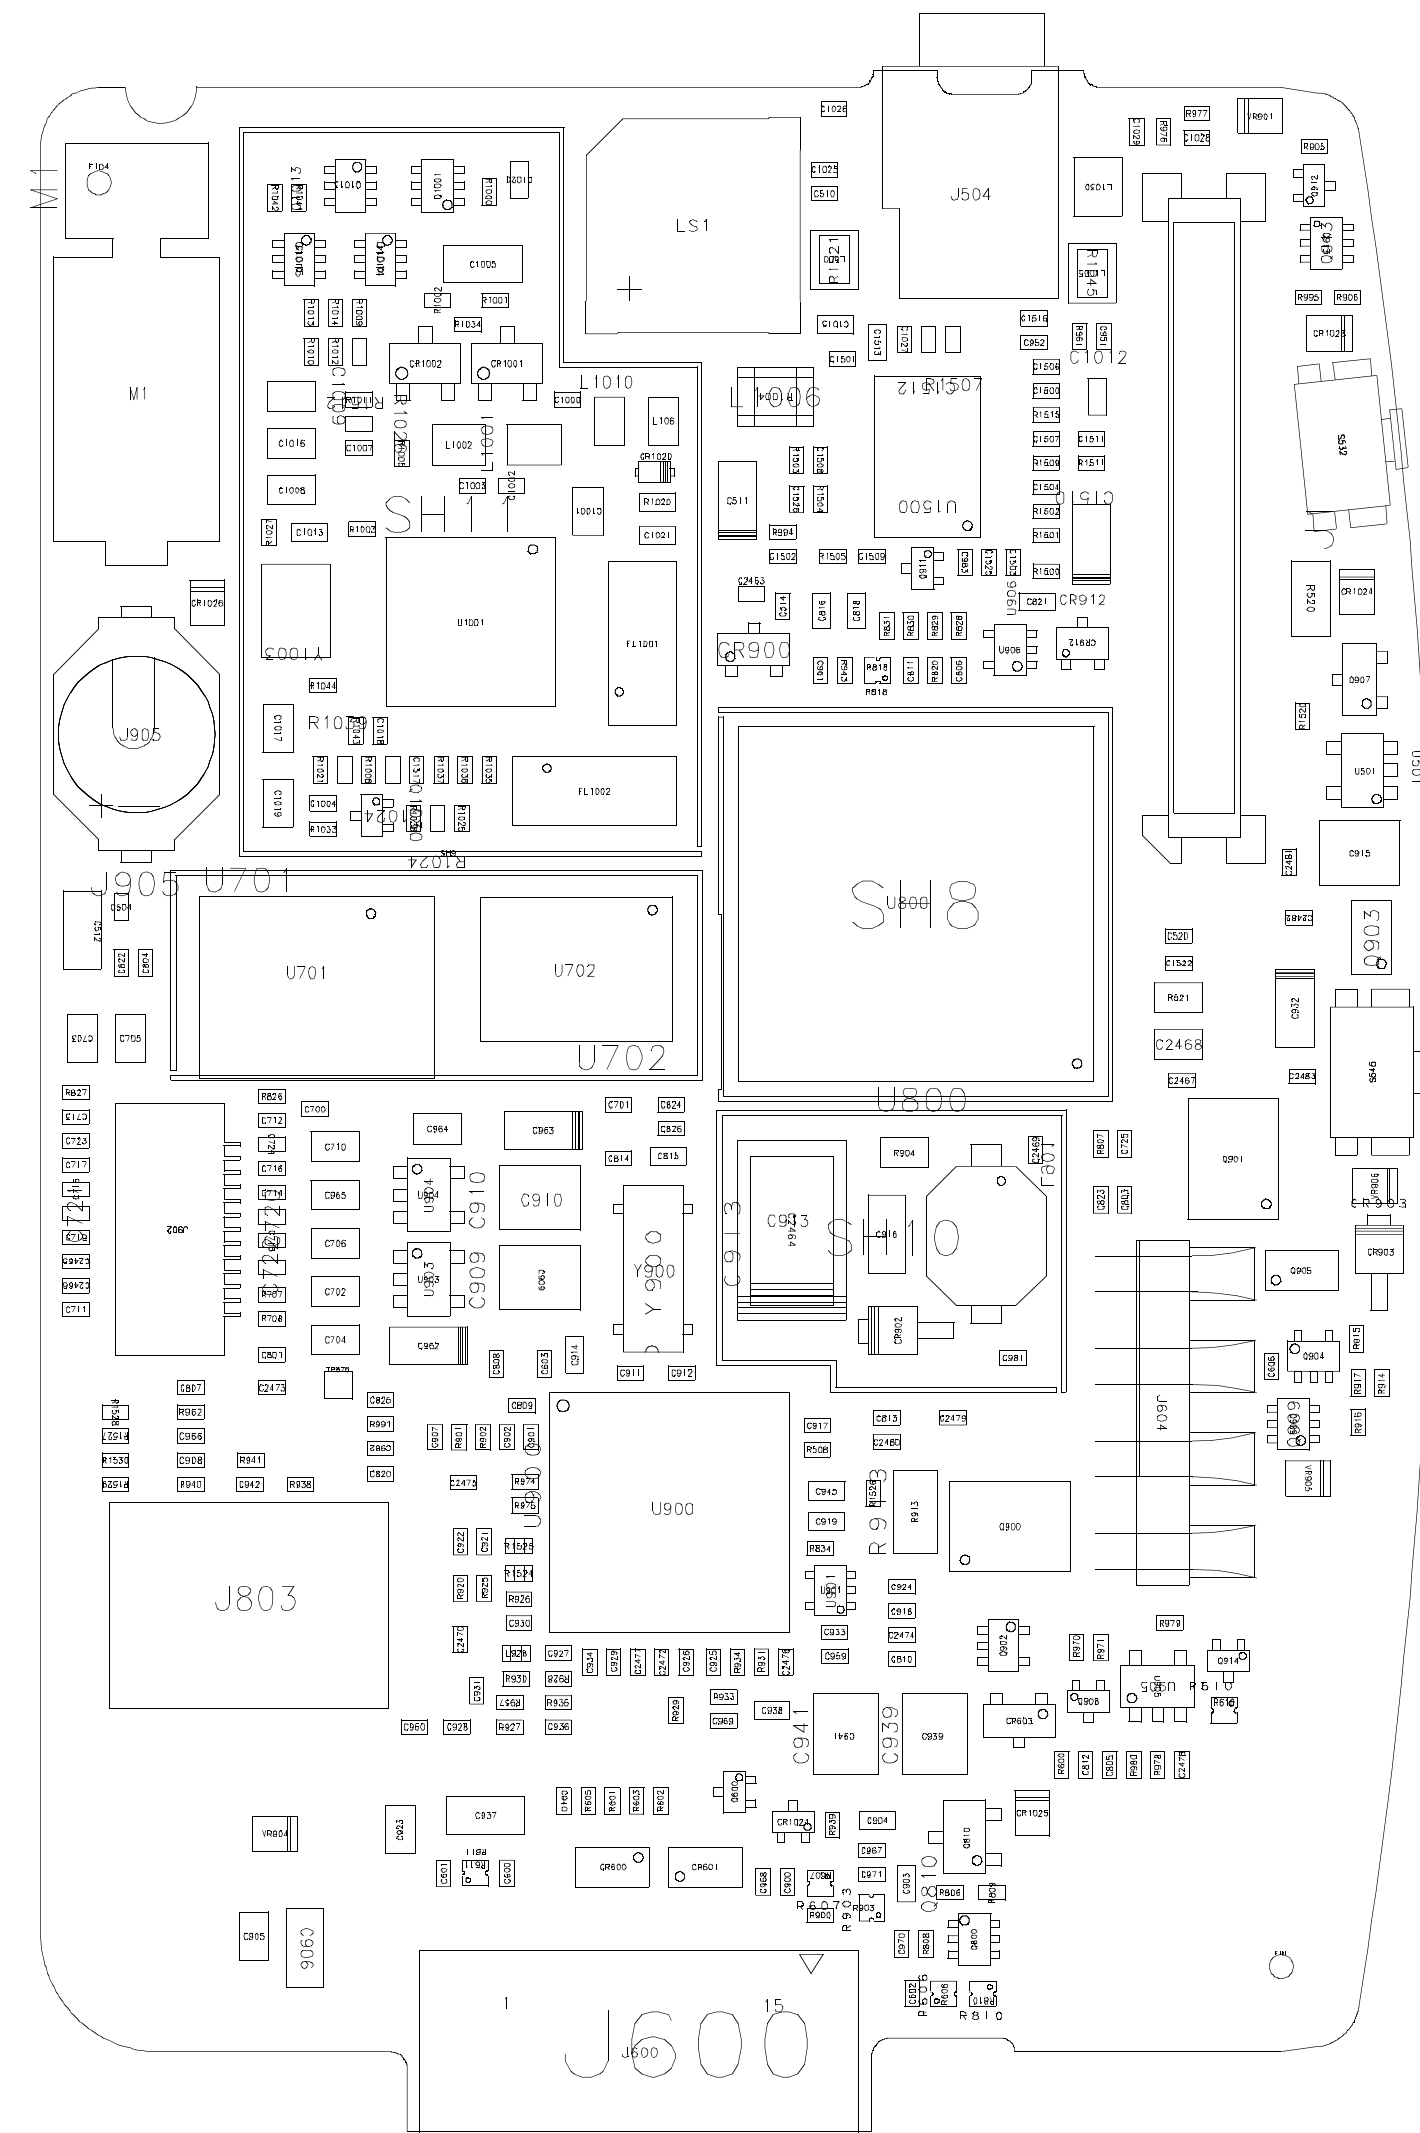

CAMELOT CONTROLLER
8486470K01 P6
TOP SILKSCREEN

Dual Band Camelot_8486470K01_P5

REVISIONS

GSM SERVICE SUPPORT GROUP	22.08.00
Level 3 Layout	Rev. 1.0
Dualband Camelot	8486470K01_P5
Michael Hansen, Ralf Lorenzen, Ray Collins	Page 1 of 2