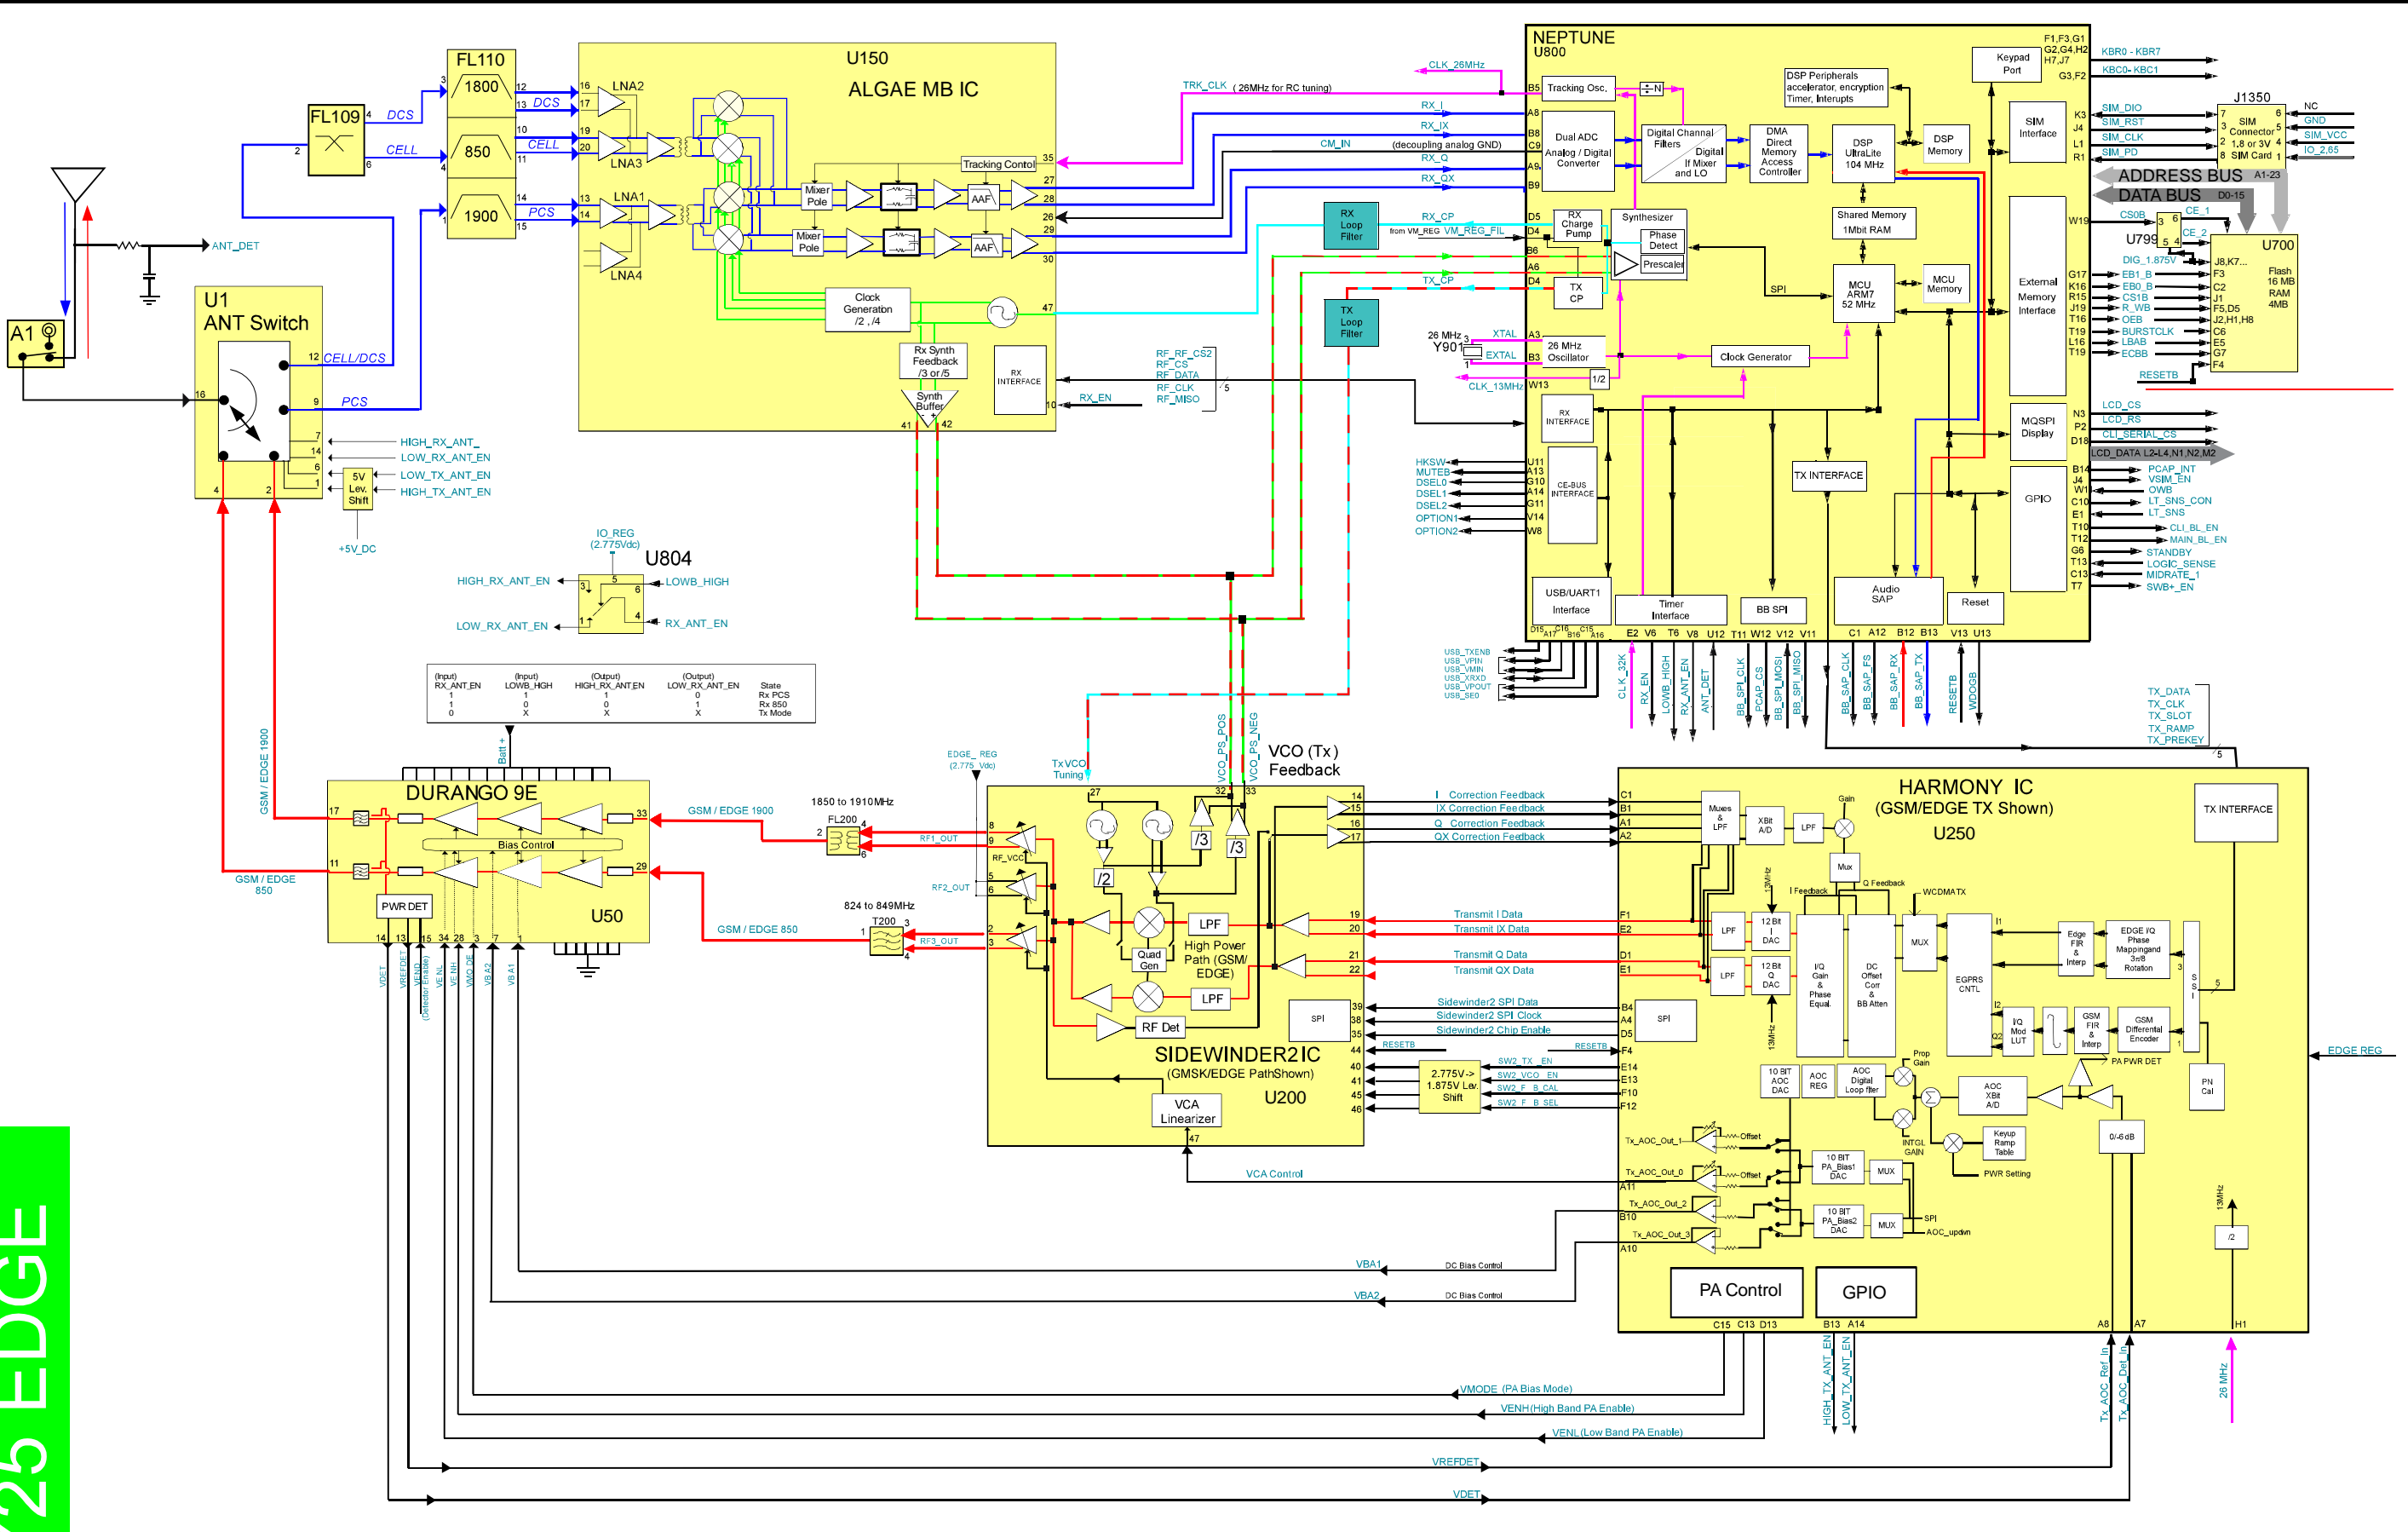

# T725 EDGE

Revision Overview	2003.09.08
Rev. 1.0: Initial Block Diagram	Rev. 1.0
T725 Edge	
Alexander Buehler, Michael Hansen	
	Page 1 of 2

GSM SERVICE SUPPORT GROUP	
LEVEL 3 AL Block Diagram	
T725 Edge	
Alexander Buehler, Michael Hansen	
	Page 1 of 2

**T725 EDGE**

**Legend:**

- ▶ RX SIGNAL PATH
- ▶ TX SIGNAL PATH
- ▶ MAIN VCO SIGNAL PATH
- ▶ TUNING VOLTAGES
- ▶ REFERENCE CLOCK
- Orderable Part
- Non - Orderable Part

Revision Overview  
 Rev. 1.0: Initial Block Diagram

GSM SERVICE SUPPORT GROUP	2003.09.08
LEVEL 3 AL Block Diagram	Rev. 1.0
T725 Edge	
Alexander Buehler, Michael Hansen	Page 2of 2