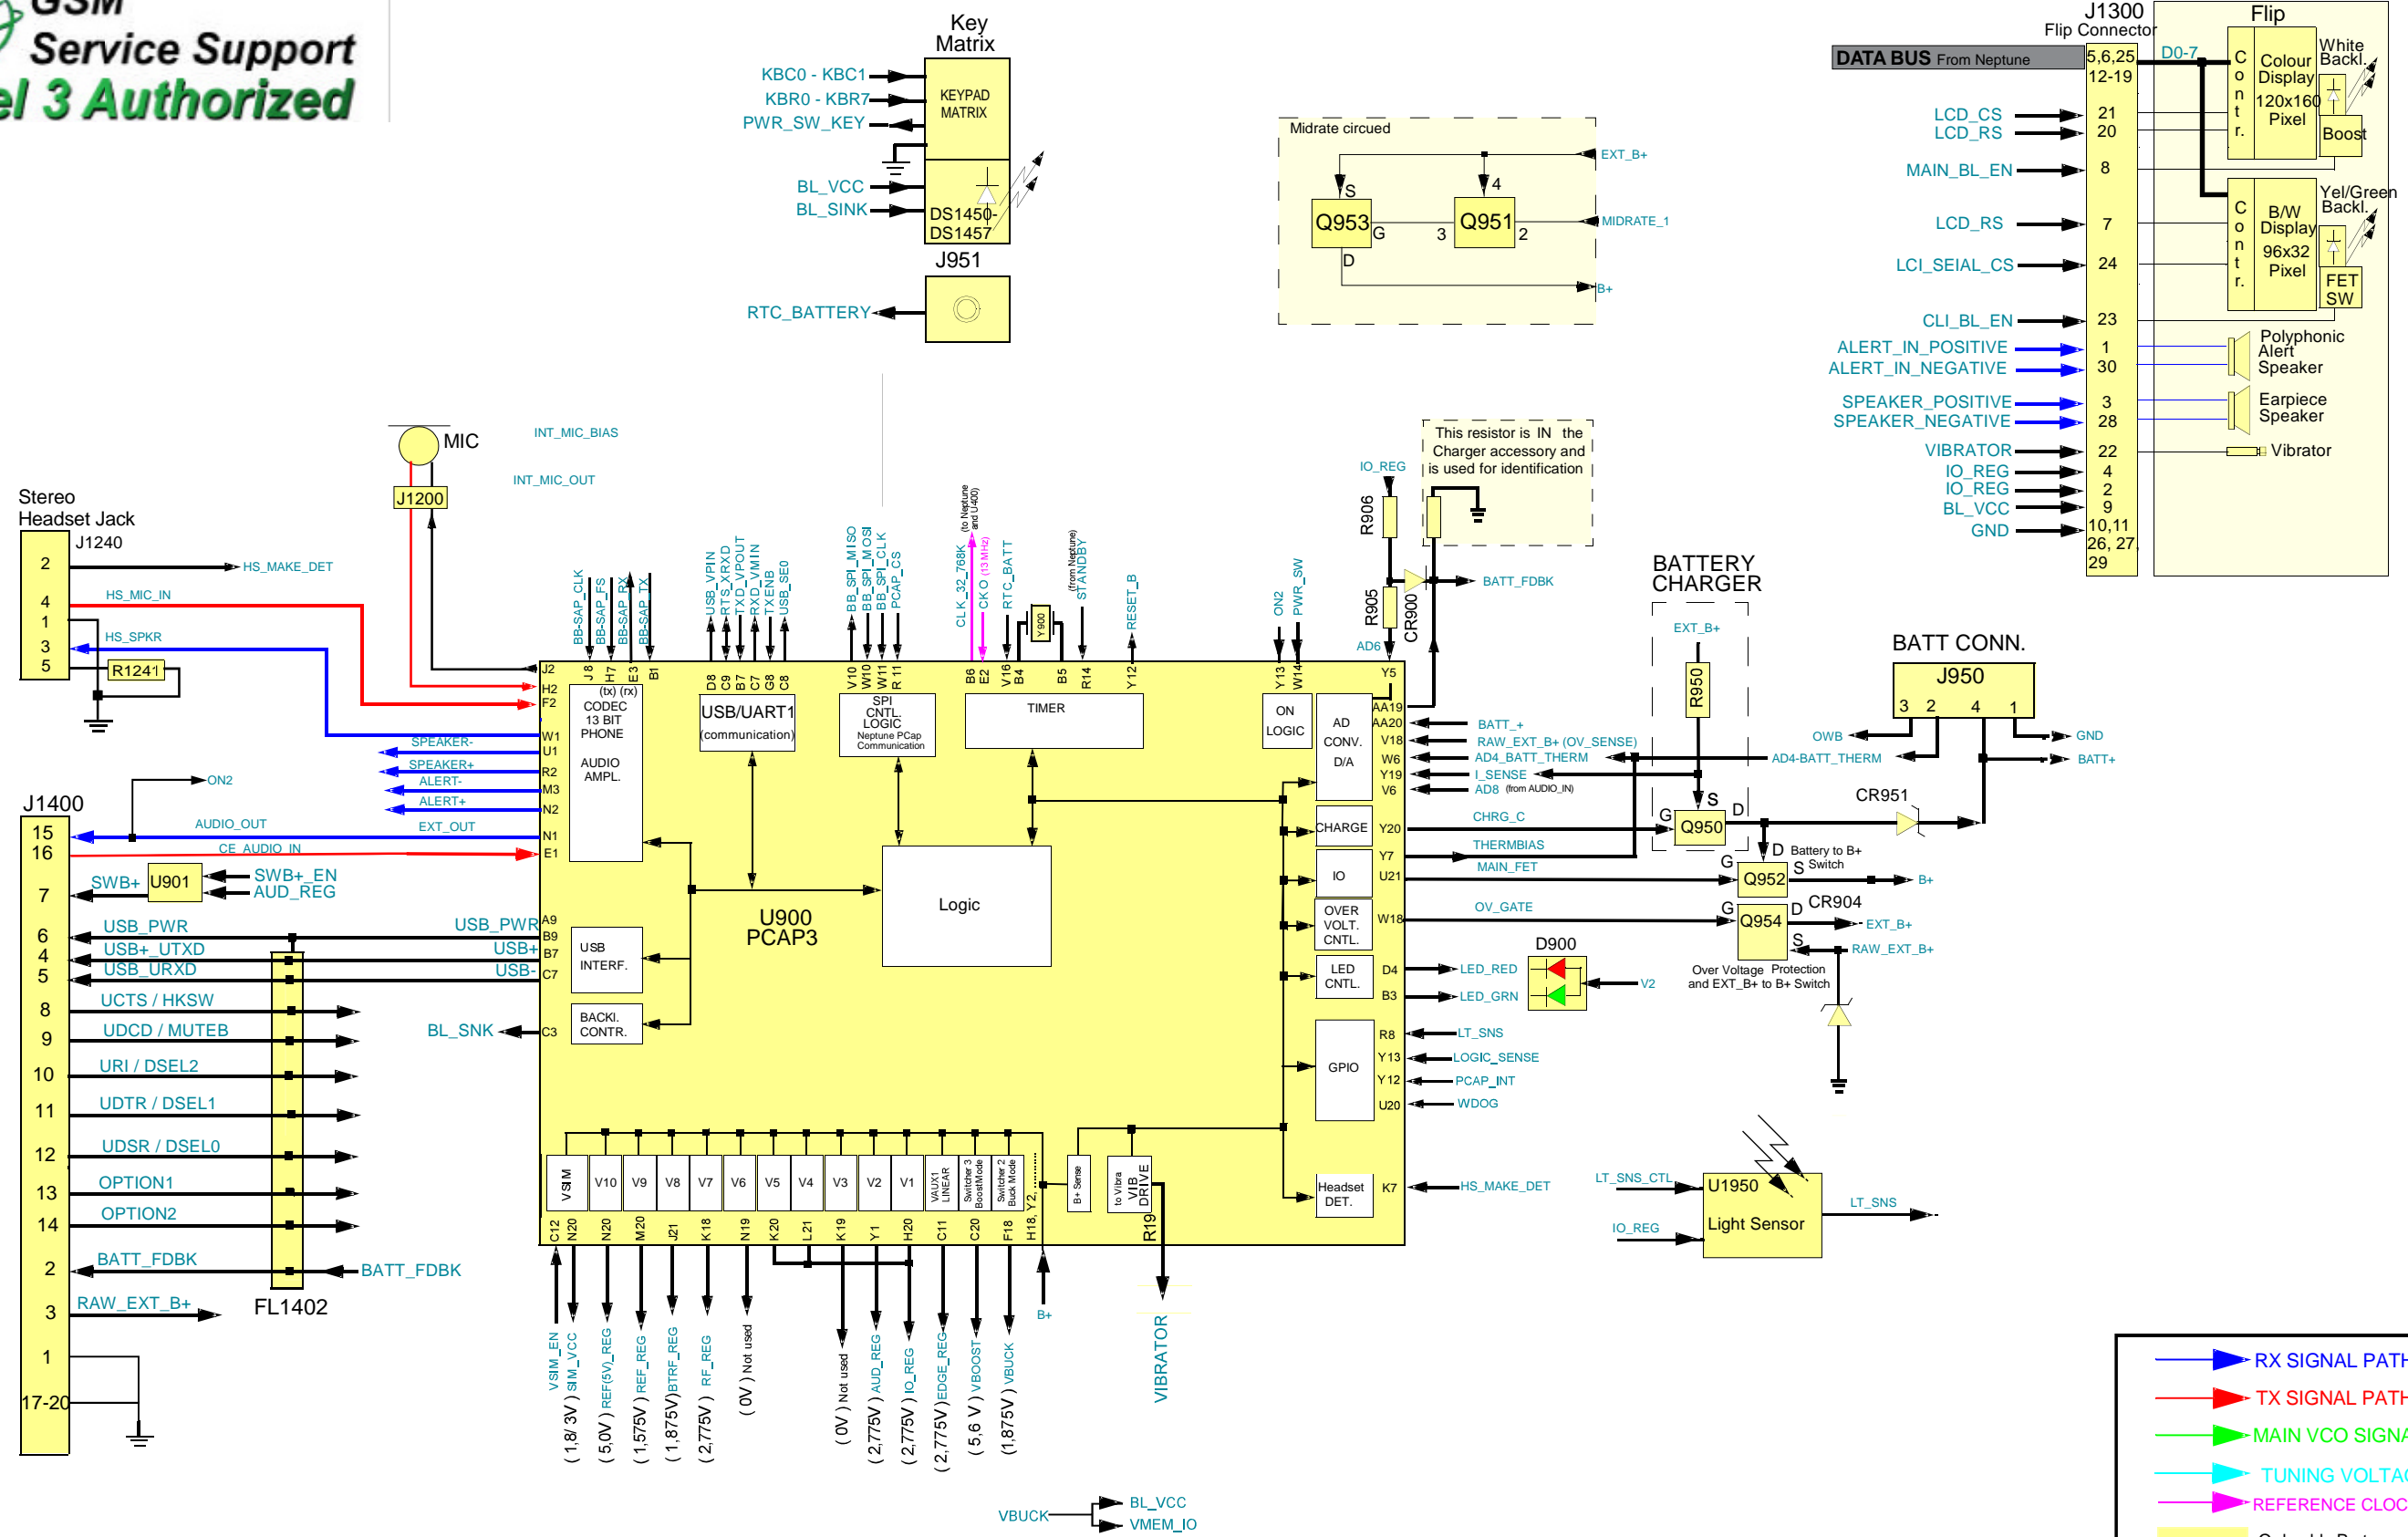

# T725 EDGE

Revision Overview	2003.09.08
Rev. 1.0: Initial Block Diagram	Rev. 1.0
T725 Edge	
Alexander Buehler, Michael Hansen	
	Page 1 of 2

GSM SERVICE SUPPORT GROUP	
LEVEL 3 AL Block Diagram	
T725 Edge	
Alexander Buehler, Michael Hansen	
	Page 1 of 2

**T725 EDGE**

**Legend:**

- ▶ RX SIGNAL PATH
- ▶ TX SIGNAL PATH
- ▶ MAIN VCO SIGNAL PATH
- ▶ TUNING VOLTAGES
- ▶ REFERENCE CLOCK
- Orderable Part
- Non - Orderable Part

Revision Overview  
 Rev. 1.0: Initial Block Diagram

GSM SERVICE SUPPORT GROUP	2003.09.08
LEVEL 3 AL Block Diagram	Rev. 1.0
T725 Edge	
Alexander Buehler, Michael Hansen	Page 2of 2