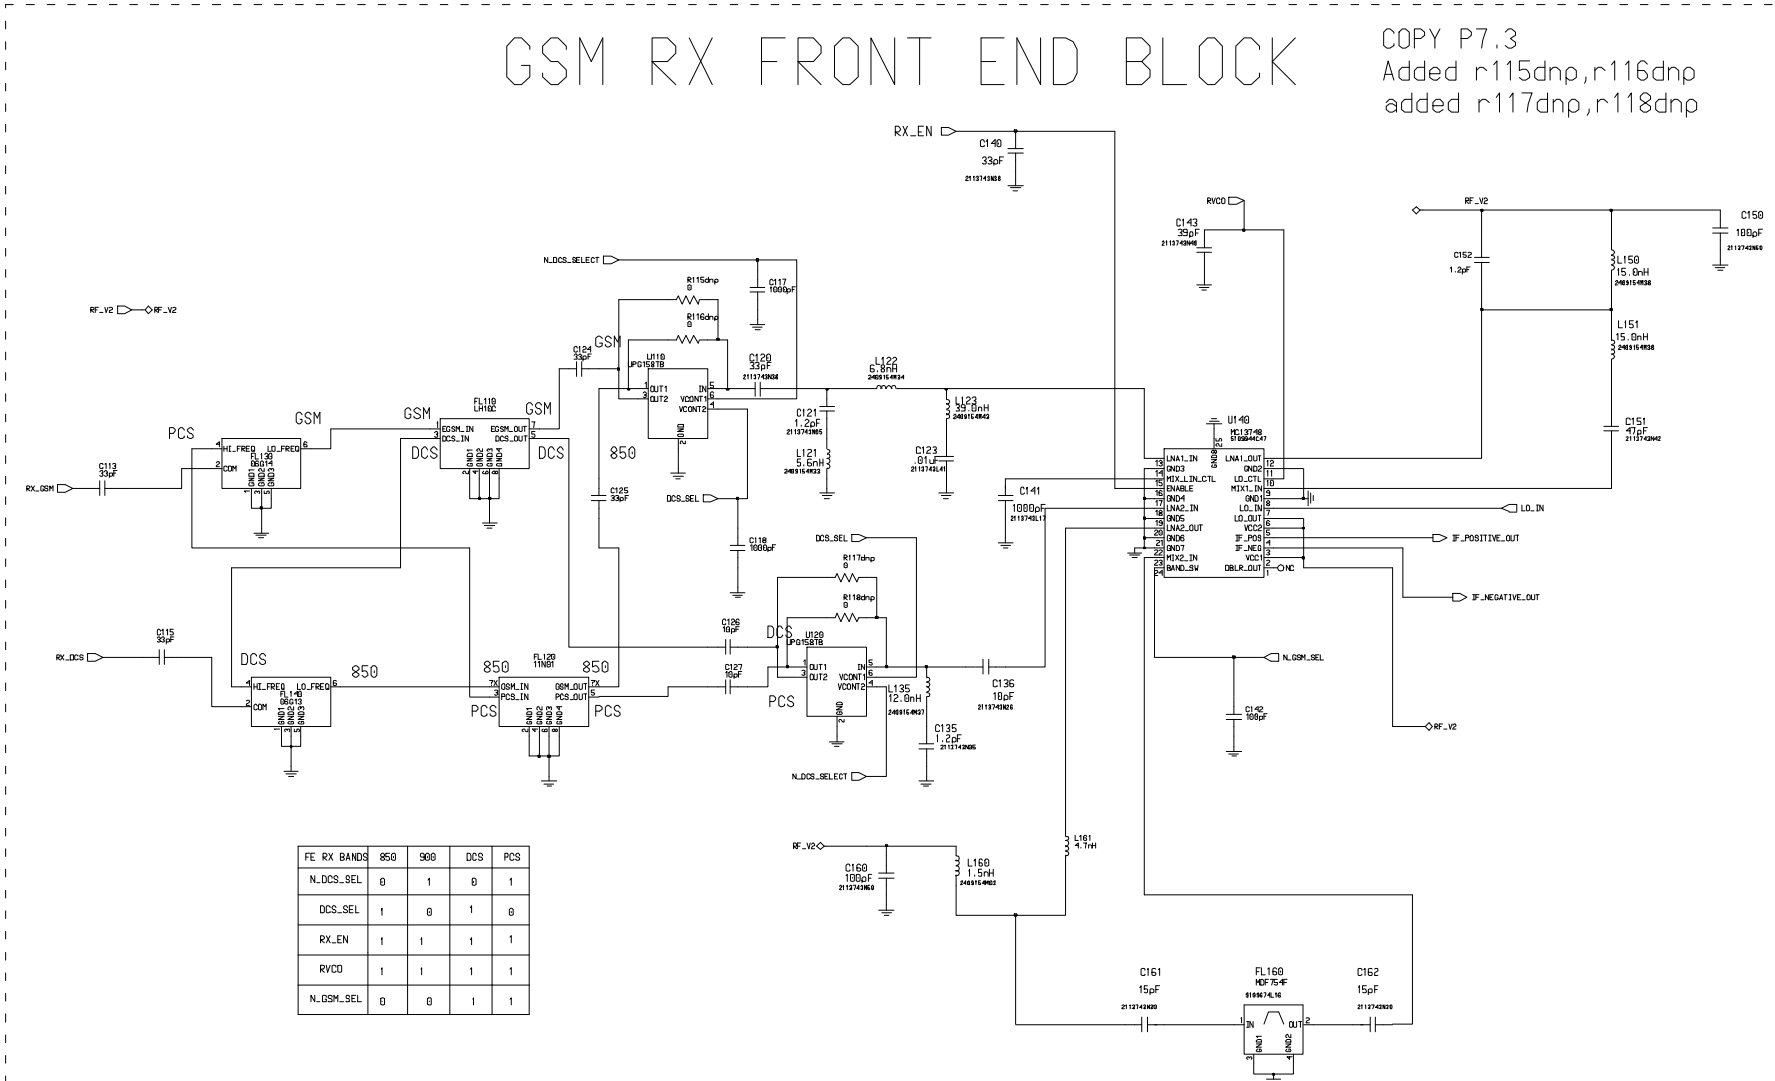

REVISIONS

GSM SERVICE SUPPORT GROUP	2002.11.26
Level 3 Schematics	Rev. 1.0
Dual Band T720 / T720i 900/1800MHz	P7.4
Ralf Lorenzen-Scheil, Michael Hansen	Page 1 of 3

Dual Band T720/T720i 900/1800MHz 8487770N01 P7.4

REVISIONS	
GSM SERVICE SUPPORT GROUP	2002.11.26
Level 3 Schematics	Rev. 1.0
Dual Band T720 / T720i 900/1800MHz	P7.4
Ralf Lorenzen-Scheil, Michael Hansen	Page 2 of 3

ADDED R206
ADDED R207
CHANGED R200 TO SINGLE
CHANGED R205 TO L205
ADDED C501DNP
CHANGED R502 TO 3.9K

MAGIC IO		
	N_GSM_SEL	N_DCS_SEL
850	0	0
GSM	0	1
DCS	1	0
PCS	1	1

**PATRIOT
GENERATED SIGNALS**

- RX_ACO
 - RX_EN
 - DM_CS
 - N_TX_EN**
 - N_EXC_EN*
 - TX_KEY
- * NEW OR PATRIOT
** INVERTED WRT WHITECAP

REVISIONS