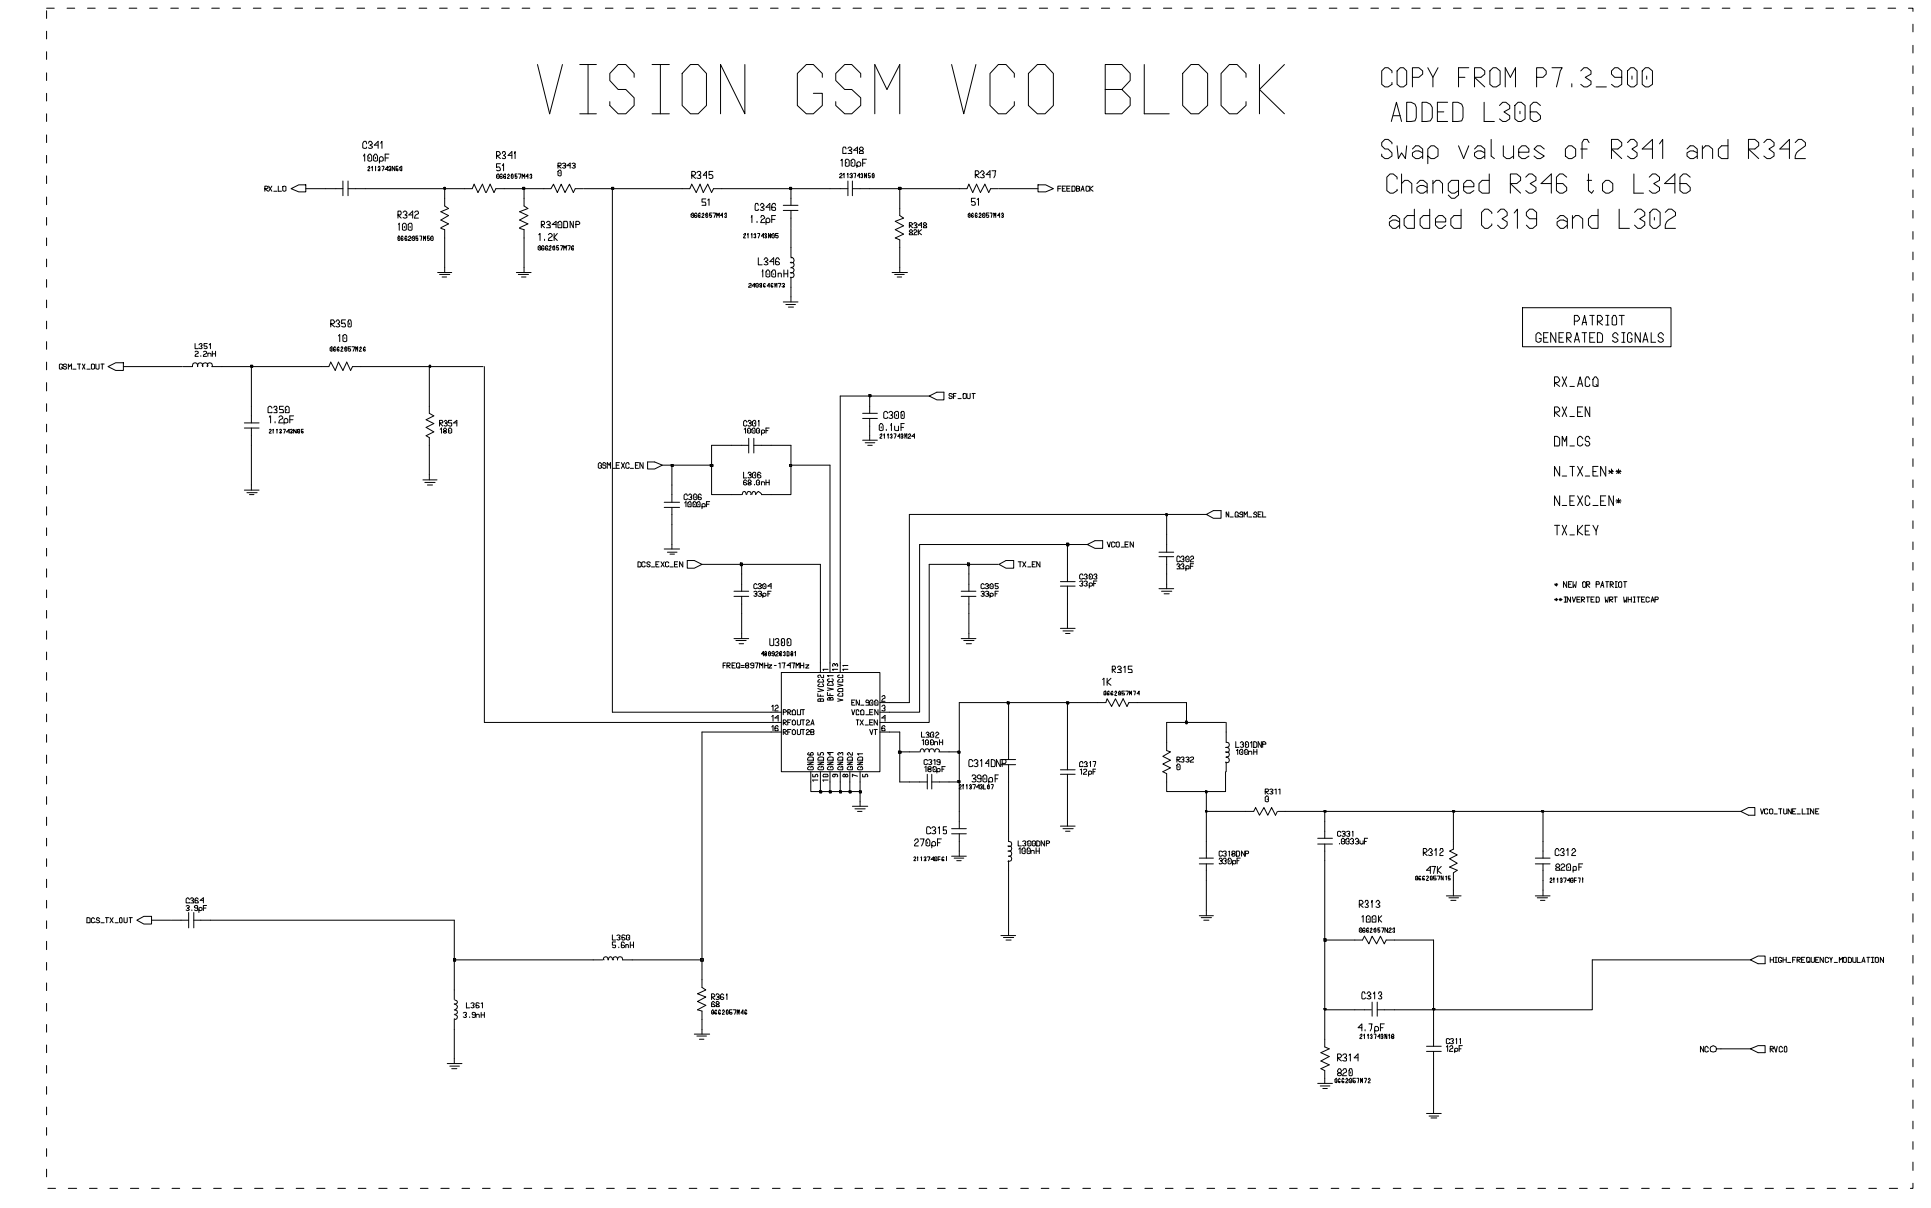

REVISIONS

GSM SERVICE SUPPORT GROUP	2002.11.26
Level 3 Schematics	Rev. 1.0
Dual Band T720 / T720i 900/1800MHz	P7.4
Ralf Lorenzen-Scheil, Michael Hansen	Page 1 of 3

Dual Band T720/T720i 900/1800MHz 8487770N01 P7.4

REVISIONS	
GSM SERVICE SUPPORT GROUP	2002.11.26
Level 3 Schematics	Rev. 1.0
Dual Band T720 / T720i 900/1800MHz	P7.4
Ralf Lorenzen-Scheil, Michael Hansen	Page 2 of 3

ADDED R206
ADDED R207
CHANGED R200 TO SINGLE
CHANGED R205 TO L205
ADDED C501DNP
CHANGED R502 TO 3.9K

MAGIC IO		
	N_GSM_SEL	N_DCS_SEL
850	0	0
GSM	0	1
DCS	1	0
PCS	1	1

**PATRIOT
GENERATED SIGNALS**

- RX_ACO
 - RX_EN
 - DM_CS
 - N_TX_EN**
 - N_EXC_EN*
 - TX_KEY
- * NEW OR PATRIOT
** INVERTED WRT WHITECAP

REVISIONS