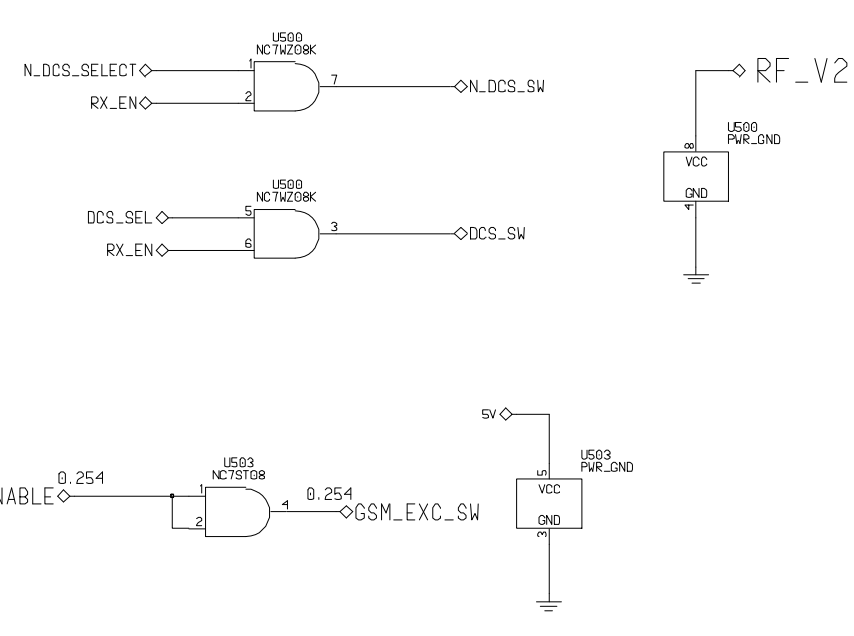

REVISIONS	
GSM SERVICE SUPPORT GROUP	2002.11.26
Level 3 Schematics	Rev. 1.0
Dual Band T720 / T720i 900/1800MHz	P7.4
Ralf Lorenzen-Scheil, Michael Hansen	Page 2 of 3

ADDED R206
ADDED R207
CHANGED R200 TO SINGLE
CHANGED R205 TO L205
ADDED C501DNP
CHANGED R502 TO 3.9K

MAGIC IO		
	N_GSM_SEL	N_DCS_SEL
850	0	0
GSM	0	1
DCS	1	0
PCS	1	1

**PATRIOT
GENERATED SIGNALS**

- RX_ACO
 - RX_EN
 - DM_CS
 - N_TX_EN**
 - N_EXC_EN*
 - TX_KEY
- * NEW OR PATRIOT
** INVERTED WRT WHITECAP

REVISIONS

GSM SERVICE SUPPORT GROUP	2002.11.26
Level 3 Schematics	Rev. 1.0
Dual Band T720 / T720i 900/1800MHz	P7.4
Ralf Lorenzen-Scheil, Michael Hansen	Page 3 of 3