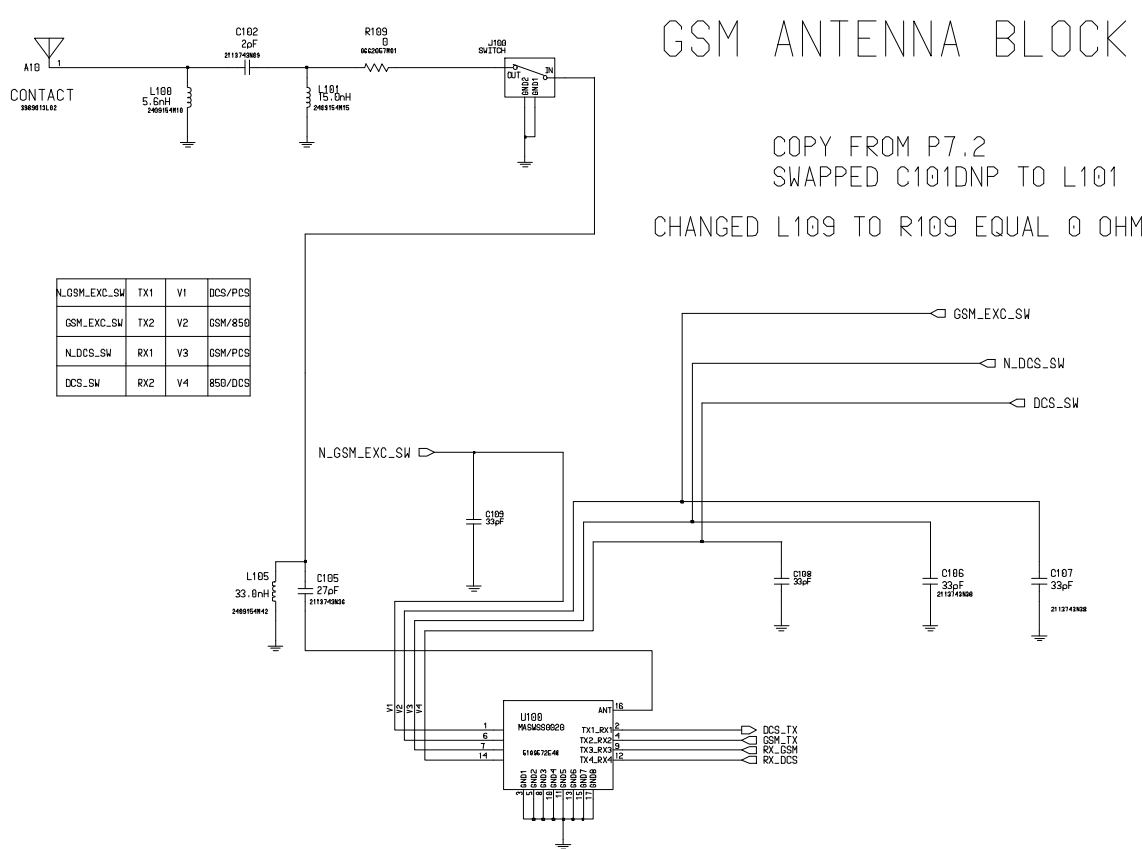

REVISIONS

GSM SERVICE SUPPORT GROUP	2002.11.26
Level 3 Schematics	Rev. 1.0
Dual Band T720 / T720i 900/1800MHz	P7.4
Ralf Lorenzen-Scheil, Michael Hansen	Page 1 of 3

Dual Band T720/T720i 900/1800MHz 8487770N01 P7.4

REVISIONS	
GSM SERVICE SUPPORT GROUP	2002.11.26
Level 3 Schematics	Rev. 1.0
Dual Band T720 / T720i 900/1800MHz	P7.4
Ralf Lorenzen-Scheil, Michael Hansen	Page 2 of 3

ADDED R206
ADDED R207
CHANGED R200 TO SINGLE
CHANGED R205 TO L205
ADDED C501DNP
CHANGED R502 TO 3.9K

MAGIC IO		
	N_GSM_SEL	N_DCS_SEL
850	0	0
GSM	0	1
DCS	1	0
PCS	1	1

**PATRIOT
GENERATED SIGNALS**

- RX_ACO
 - RX_EN
 - DM_CS
 - N_TX_EN**
 - N_EXC_EN*
 - TX_KEY
- * NEW OR PATRIOT
** INVERTED WRT WHITECAP

REVISIONS