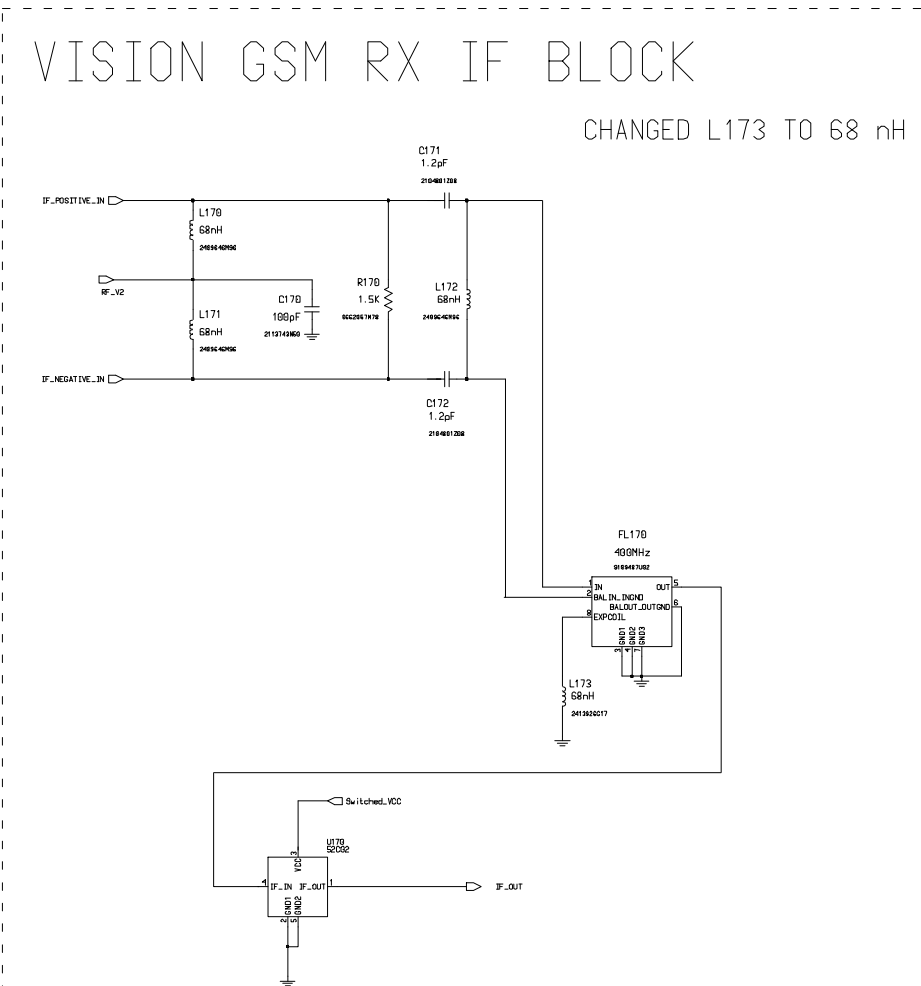

REVISIONS

GSM SERVICE SUPPORT GROUP	2002.11.26
Level 3 Schematics	Rev. 1.0
Dual Band T720 / T720i 900/1800MHz	P7.4
Ralf Lorenzen-Scheil, Michael Hansen	Page 1 of 3

Dual Band T720/T720i 900/1800MHz 8487770N01 P7.4

REVISIONS	
GSM SERVICE SUPPORT GROUP	2002.11.26
Level 3 Schematics	Rev. 1.0
Dual Band T720 / T720i 900/1800MHz	P7.4
Ralf Lorenzen-Scheil, Michael Hansen	Page 2 of 3

ADDED R206
ADDED R207
CHANGED R200 TO SINGLE
CHANGED R205 TO L205
ADDED C501DNP
CHANGED R502 TO 3.9K