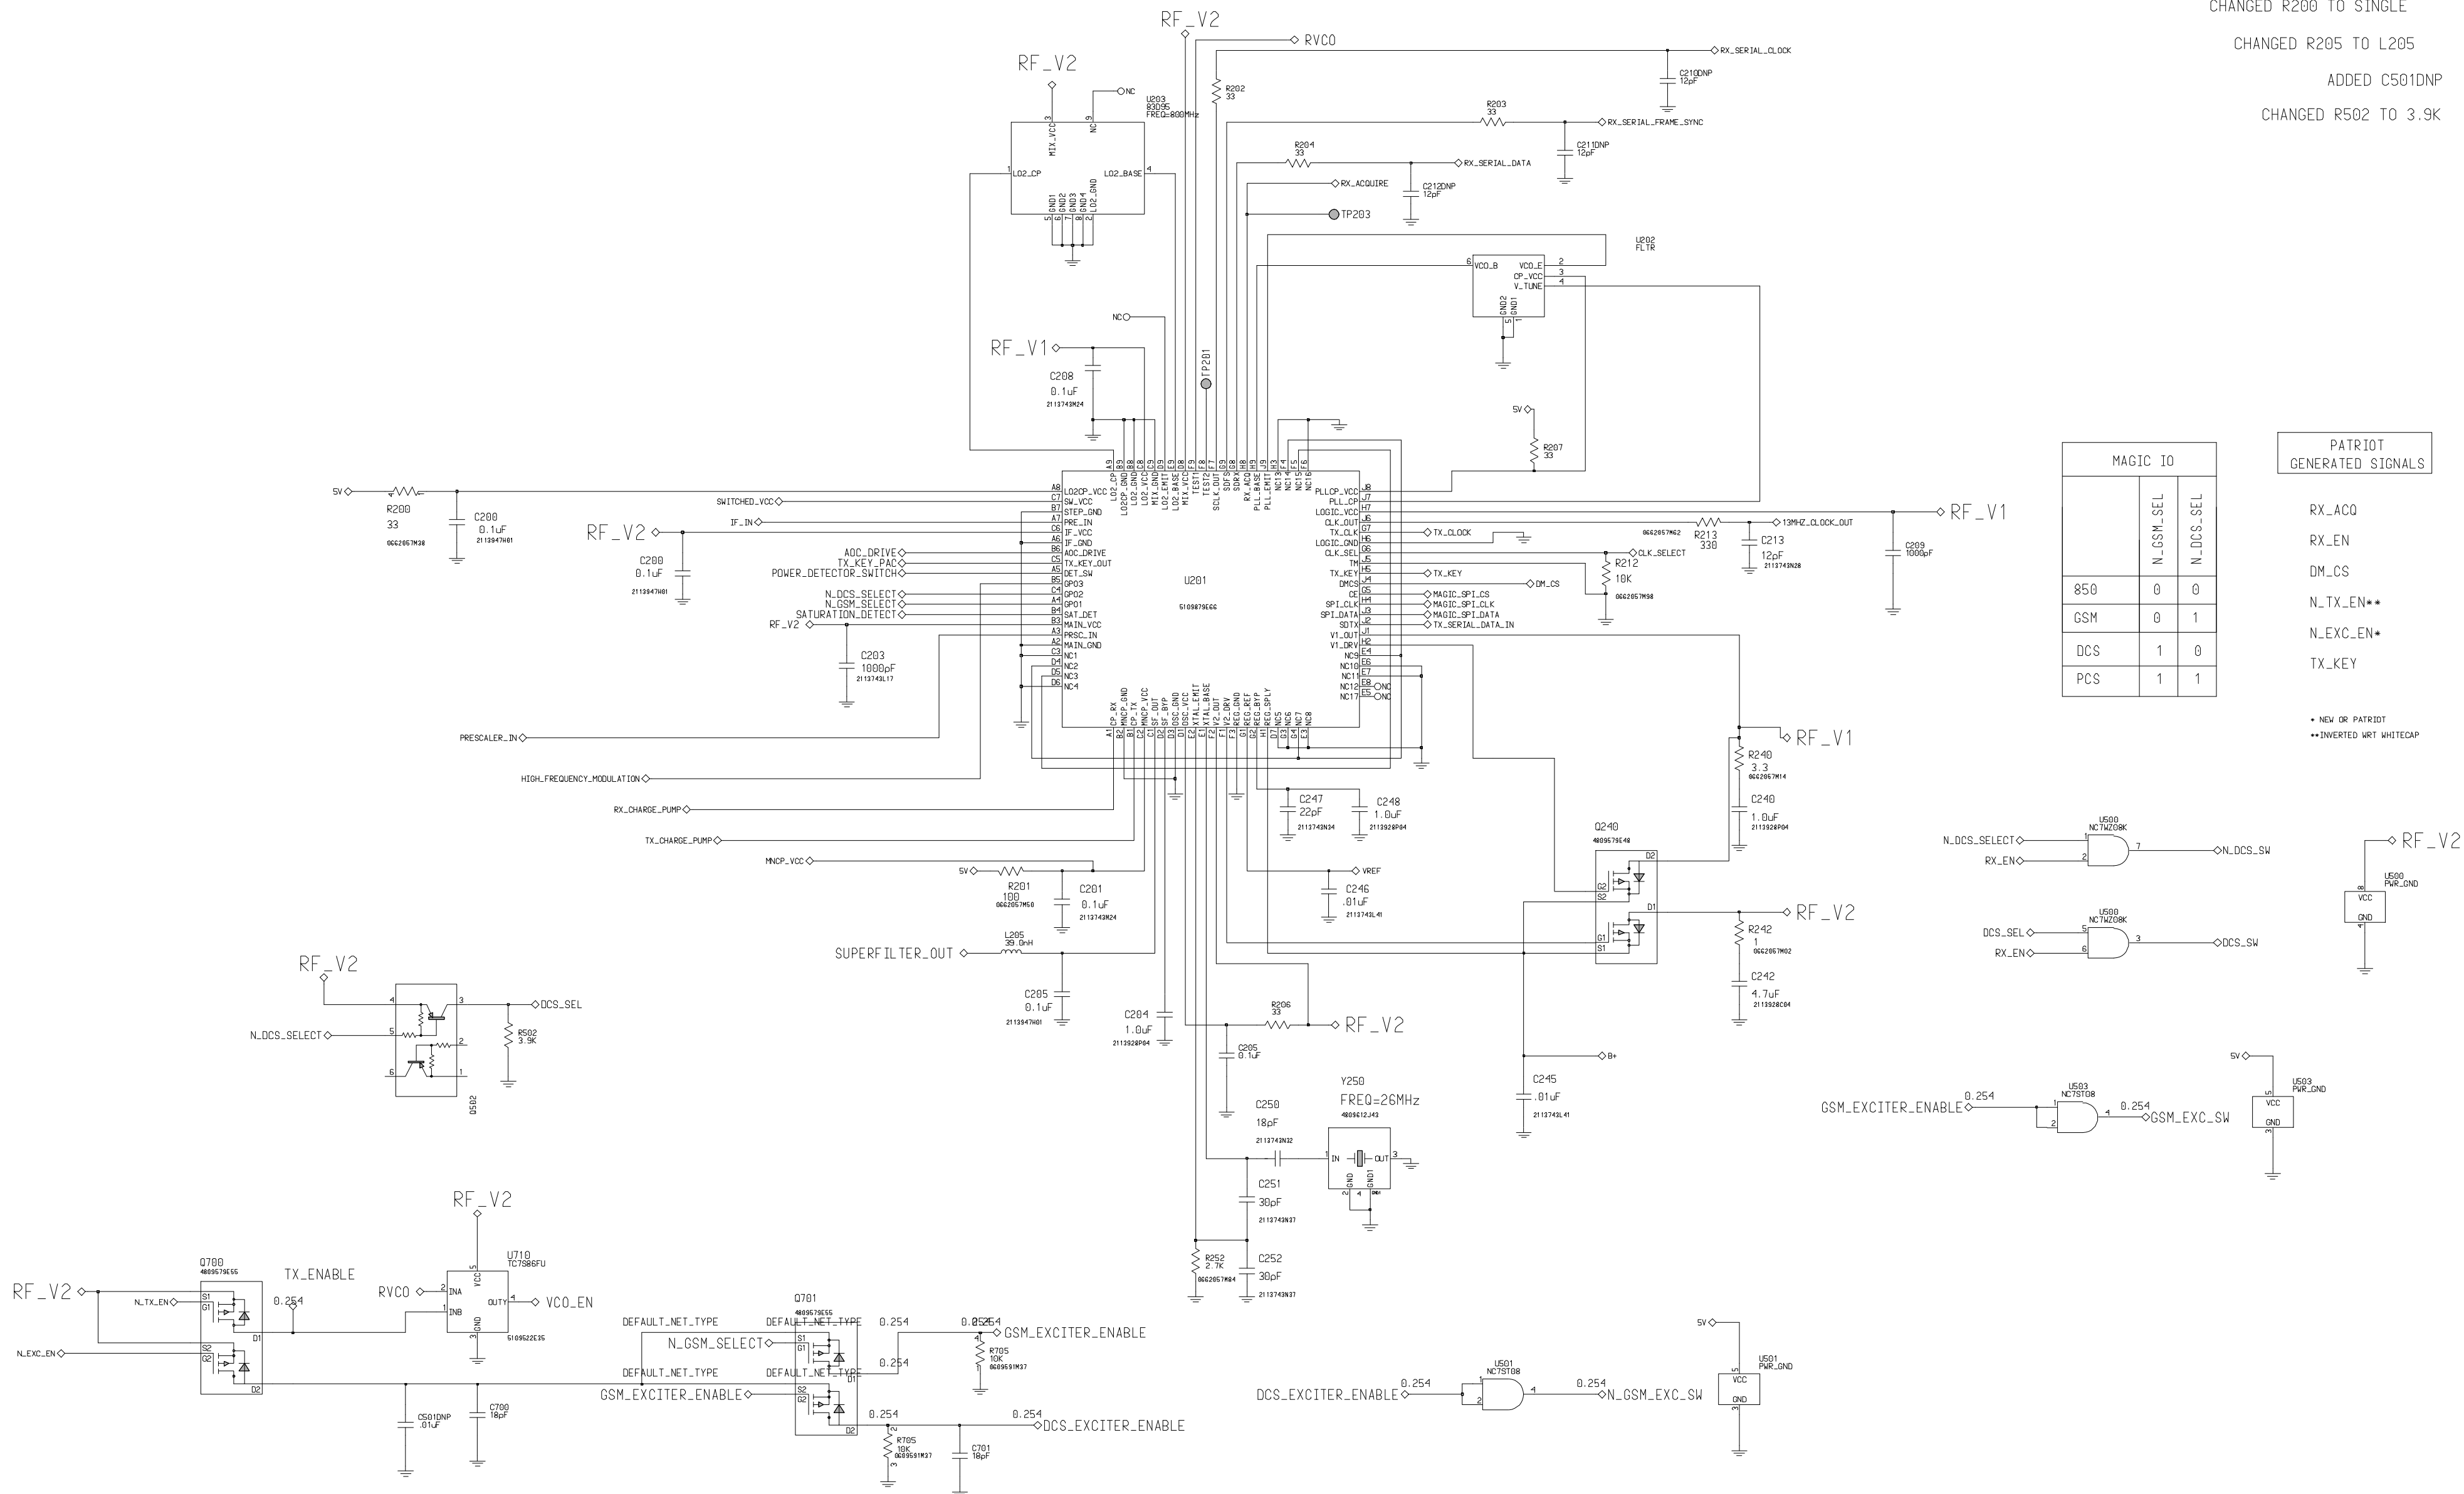

REVISIONS

GSM SERVICE SUPPORT GROUP	2002.11.26
Level 3 Schematics	Rev. 1.0
Dual Band T720 / T720i 900/1800MHz	P7.4
Ralf Lorenzen-Scheil, Michael Hansen	Page 1 of 3

Dual Band T720/T720i 900/1800MHz 8487770N01 P7.4

REVISIONS	
GSM SERVICE SUPPORT GROUP	2002.11.26
Level 3 Schematics	Rev. 1.0
Dual Band T720 / T720i 900/1800MHz	P7.4
Ralf Lorenzen-Scheil, Michael Hansen	Page 2 of 3

ADDED R206
ADDED R207
CHANGED R200 TO SINGLE
CHANGED R205 TO L205
ADDED C501DNP
CHANGED R502 TO 3.9K

MAGIC IO		
	N_GSM_SEL	N_DCS_SEL
850	0	0
GSM	0	1
DCS	1	0
PCS	1	1

**PATRIOT
GENERATED SIGNALS**

- RX_ACO
 - RX_EN
 - DM_CS
 - N_TX_EN**
 - N_EXC_EN*
 - TX_KEY
- * NEW OR PATRIOT
** INVERTED WRT WHITECAP

REVISIONS