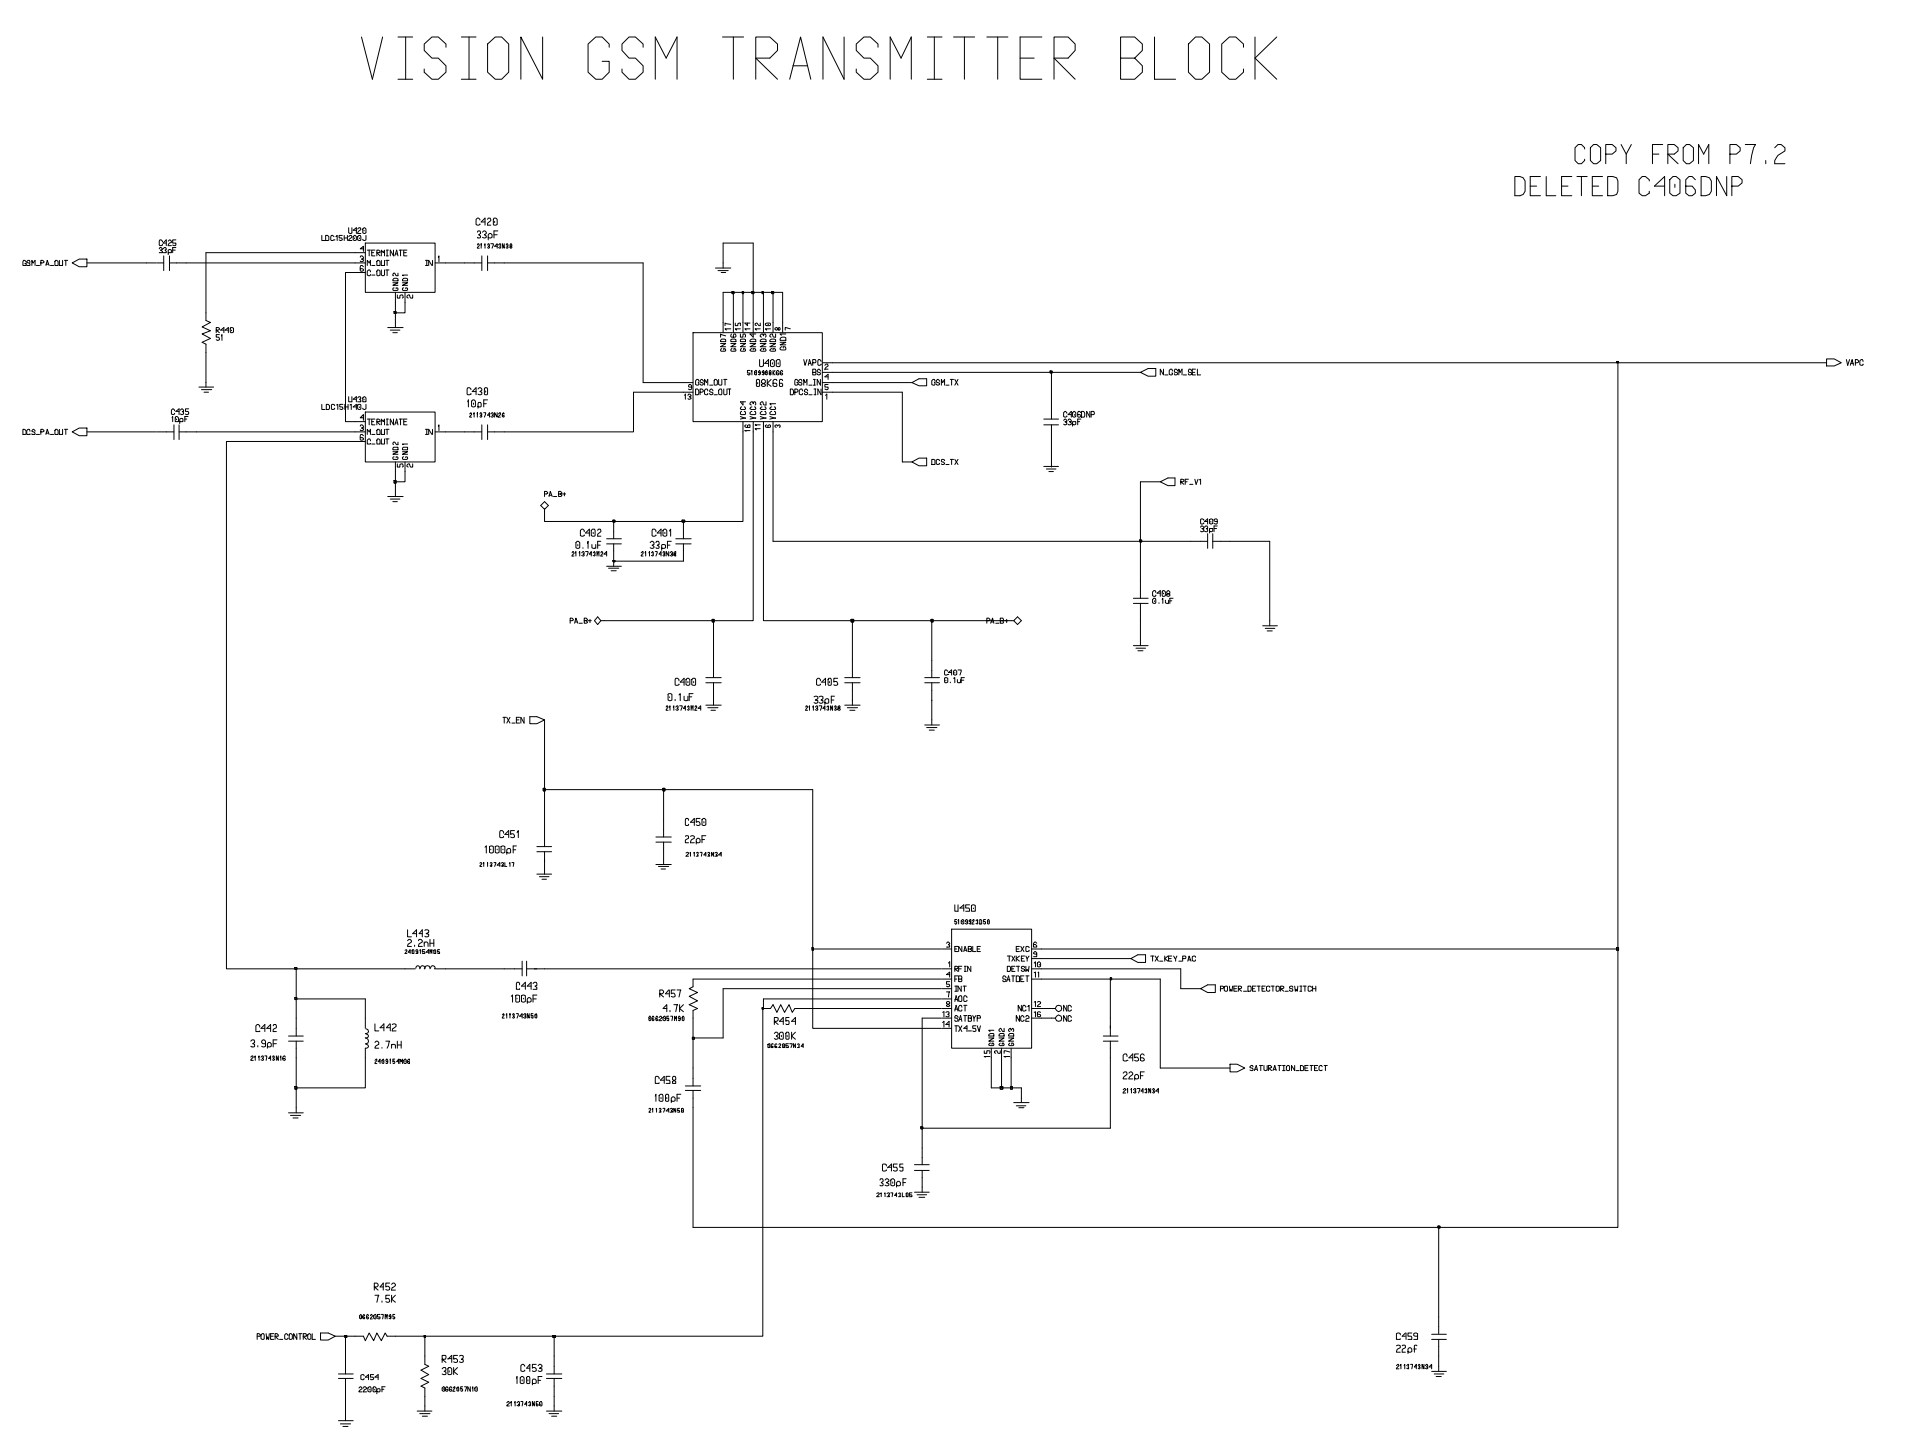

REVISIONS

GSM SERVICE SUPPORT GROUP	2002.11.26
Level 3 Schematics	Rev. 1.0
Dual Band T720 / T720i 900/1800MHz	P7.4
Ralf Lorenzen-Scheil, Michael Hansen	Page 1 of 3

Dual Band T720/T720i 900/1800MHz 8487770N01 P7.4

REVISIONS	
GSM SERVICE SUPPORT GROUP	2002.11.26
Level 3 Schematics	Rev. 1.0
Dual Band T720 / T720i 900/1800MHz	P7.4
Ralf Lorenzen-Scheil, Michael Hansen	Page 2 of 3

ADDED R206
ADDED R207
CHANGED R200 TO SINGLE
CHANGED R205 TO L205
ADDED C501DNP
CHANGED R502 TO 3.9K

MAGIC IO		
	N_GSM_SEL	N_DCS_SEL
850	0	0
GSM	0	1
DCS	1	0
PCS	1	1

**PATRIOT
GENERATED SIGNALS**

- RX_ACO
 - RX_EN
 - DM_CS
 - N_TX_EN**
 - N_EXC_EN*
 - TX_KEY
- * NEW OR PATRIOT
** INVERTED WRT WHITECAP

REVISIONS