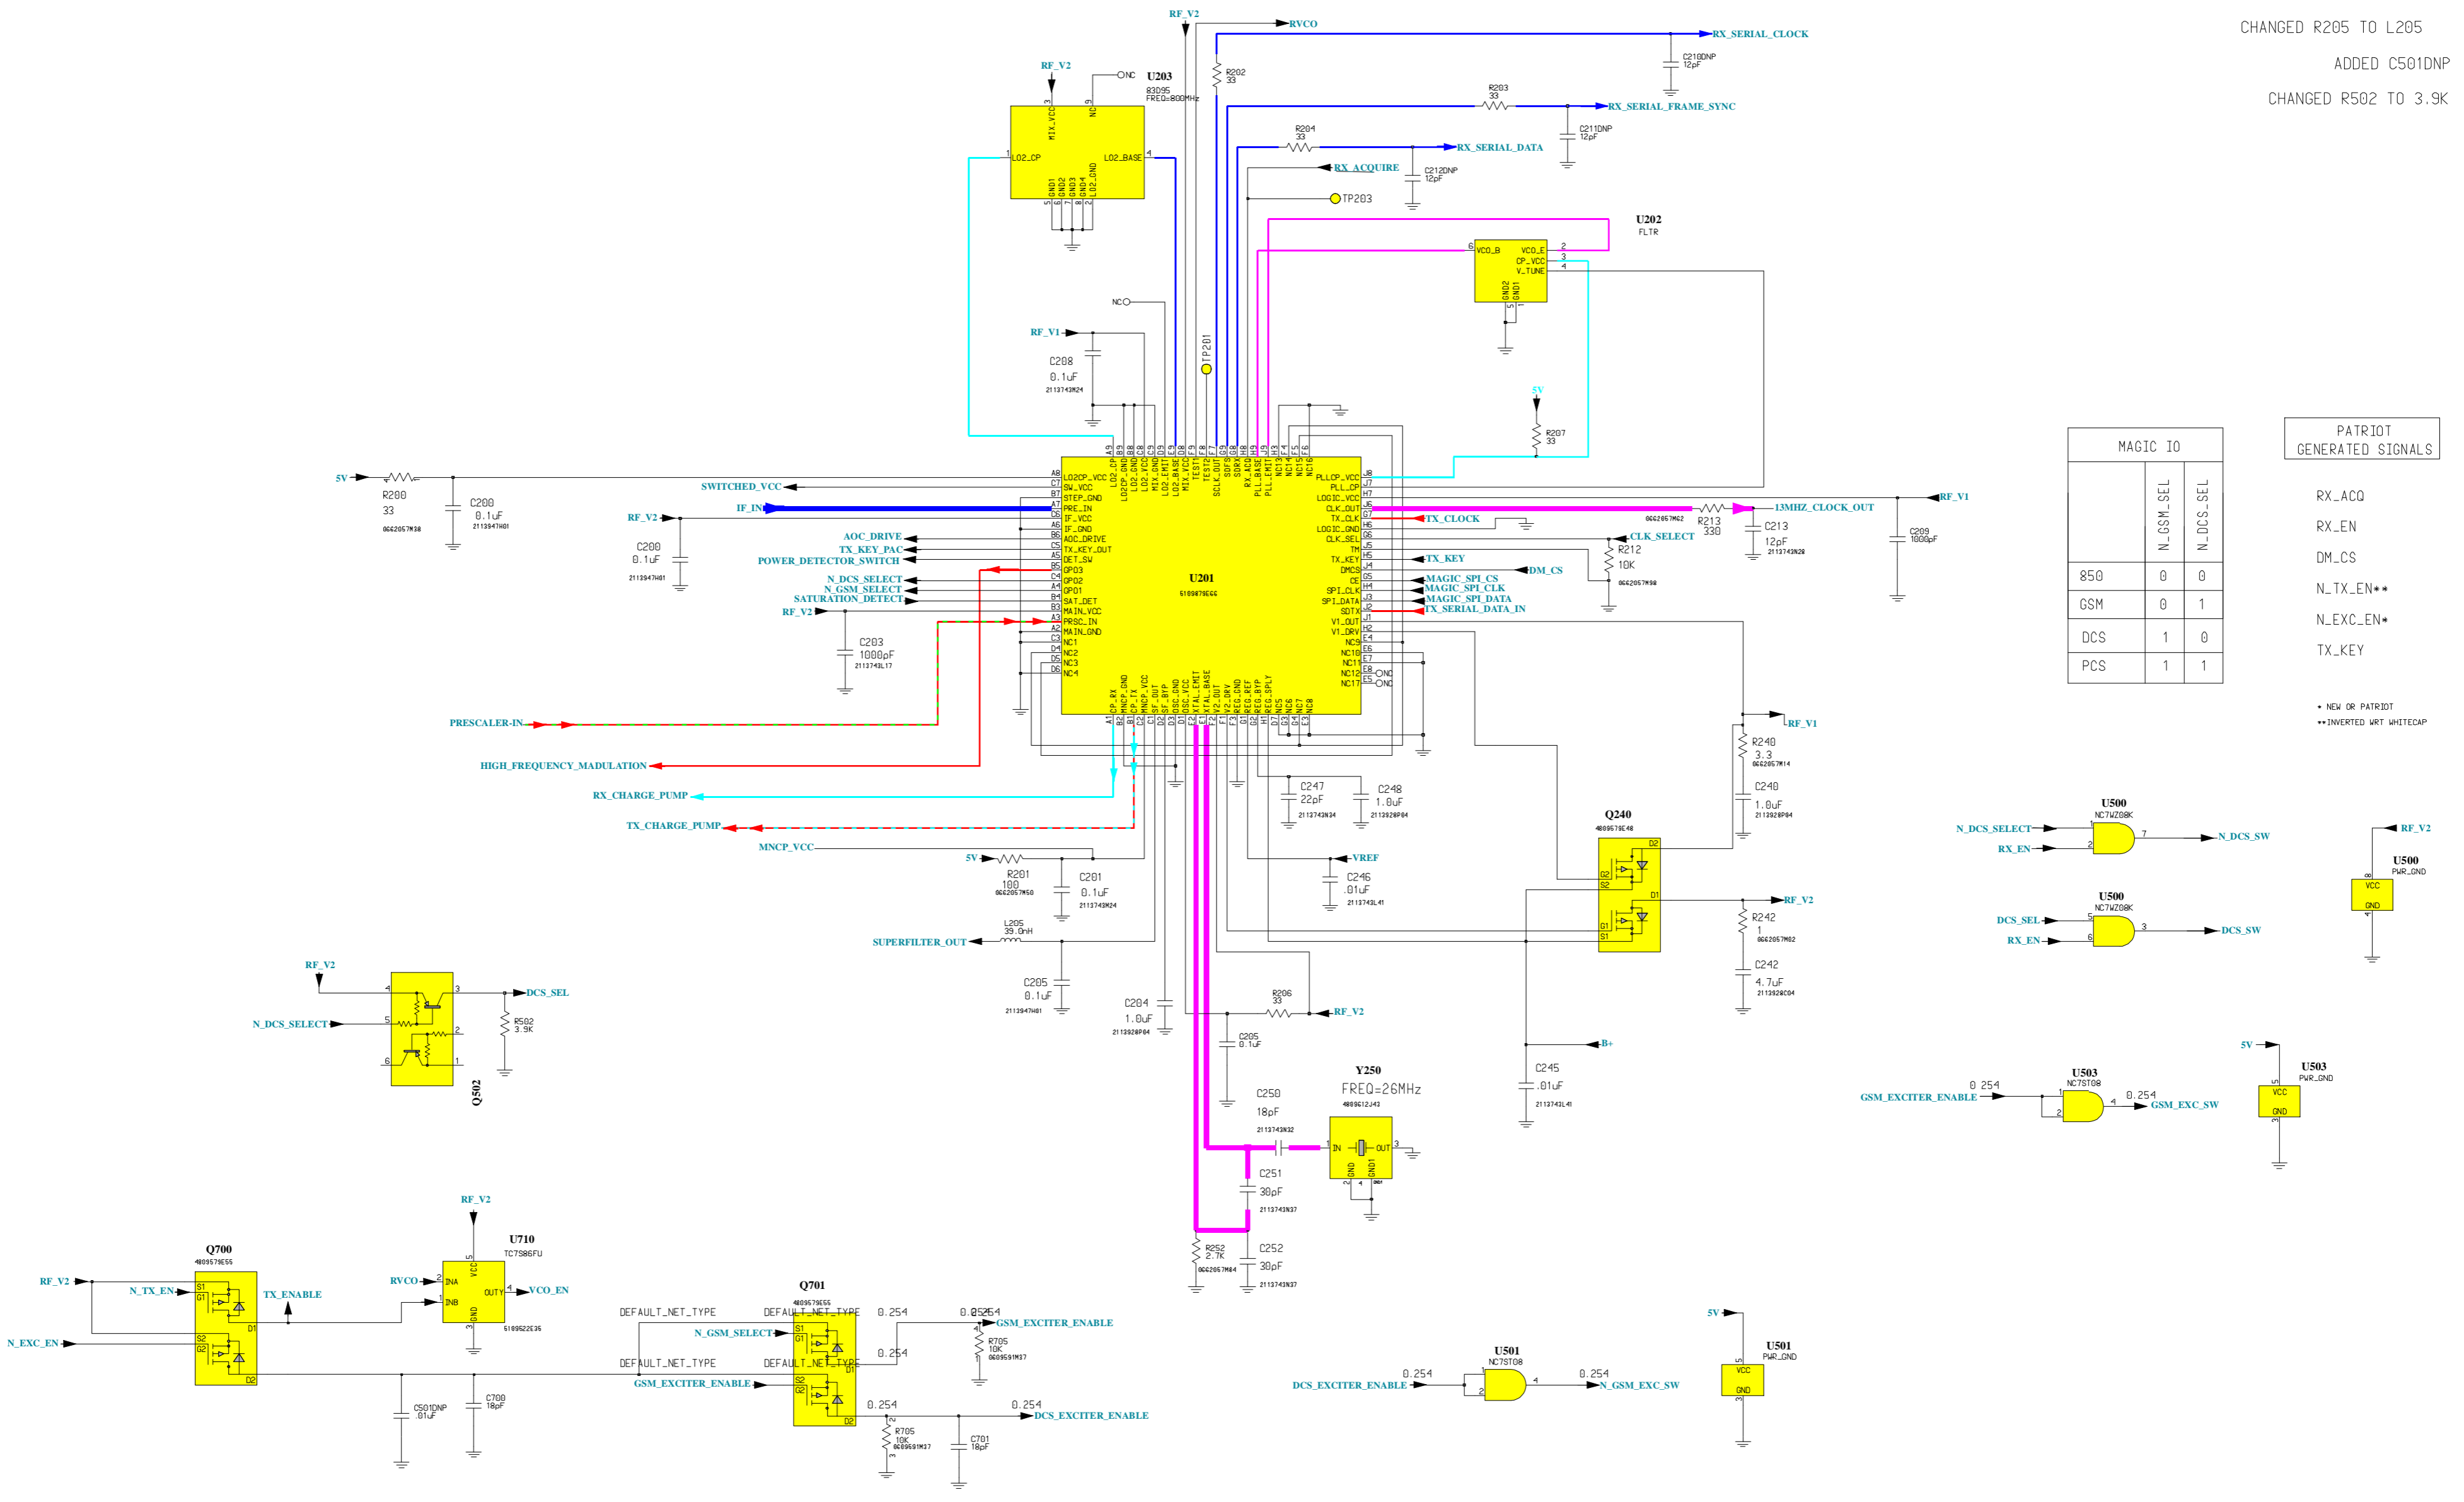

VISION GSM TRANSMITTER BLOCK

COPY FROM P7.2
DELETED C406DNP

VISION GSM VCO BLOCK

COPY FROM P7.3_900
ADDED L306
Swap values of R341 and R342
Changed R346 to L346
added C319 and L302

PATRIOT GENERATED SIGNALS	
•	RX_ACG
•	RX_EN
•	DM_CS
•	N_TX_EN**
•	N_EXC_EN*
•	TX_KEY
•	NSG OR PATRIOT
•	INVERTED NOT WHITEUP

MAGIC_DM BLOCK

COPY FROM P7.2

ADDED R206

ADDED R207

CHANGED R200 TO SINGLE

CHANGED R205 TO L205

ADDED C501DNP

CHANGED R502 TO 3.9K

Dual Band T720/T720i 900/1800MHz 8487770N01 P7.4

MAGIC IO		
	N_GSM_SEL	N_DCS_SEL
850	0	0
GSM	0	1
DCS	1	0
PCS	1	1

PATRIOT GENERATED SIGNALS

- RX_ACO
- RX_EN
- DM_CS
- N_TX_EN**
- N_EXC_EN*
- TX_KEY

* NEW OR PATRIOT
** INVERTED WRT WHITECAP