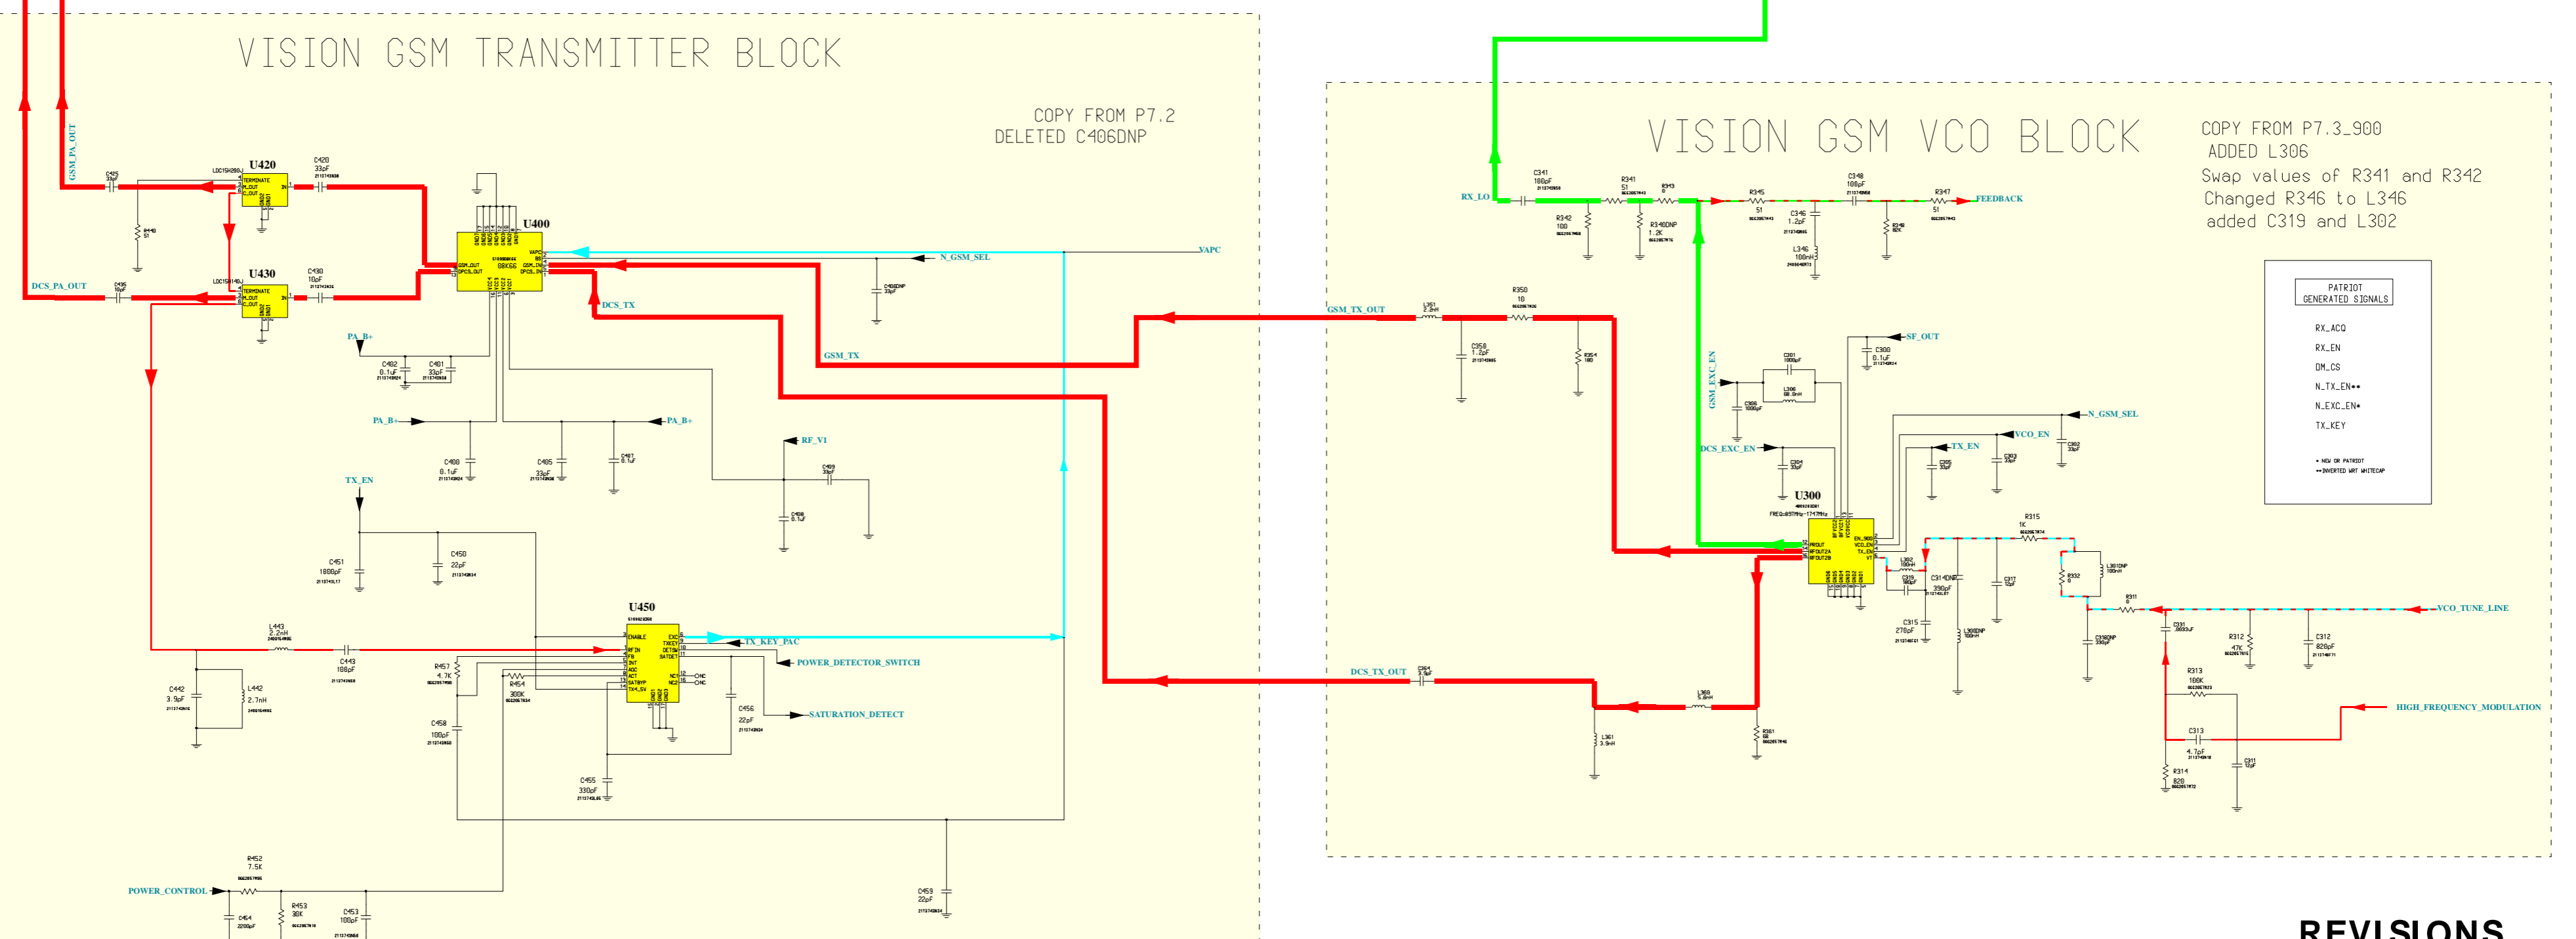

REVISIONS

GSM SERVICE SUPPORT GROUP	2002.12.09
Level 3 Schematics	Rev. 1.0
Dual Band T720 / T720i 900/1800MHz	P7.4
Ralf Lorenzen-Scheil, Michael Hansen	Page 1 of 3

GSM RX FRONT END BLOCK

COPY P7.3
Added r115dnp,r116dnp
added r117dnp,r118dnp

GSM ANTENNA BLOCK

COPY FROM P7.2
SWAPPED C101DNP TO L101
CHANGED L109 TO R109 EQUAL 0 OHM

VISION GSM RX IF BLOCK

CHANGED L173 TO 68 nH

FE RX BAND	850	900	DCS	PCS
N.DCS_SEL	0	1	0	1
DCS_SEL	1	0	1	0
RX_EN	1	1	1	1
RXCD	1	1	1	1
N.DCS_SEL	0	0	1	1

VISION GSM TRANSMITTER BLOCK

COPY FROM P7.2
DELETED C406DNP

VISION GSM VCO BLOCK

COPY FROM P7.3_900
ADDED L306
Swap values of R341 and R342
Changed R346 to L346
added C319 and L302

PATRIOT GENERATED SIGNALS	
•	RX_ACG
•	RX_EN
•	DM_CS
•	N_TX_EN**
•	N_EXC_EN*
•	TX_KEY
•	NSG OR PATRIOT
•	INVERTED NOT WHITEUP