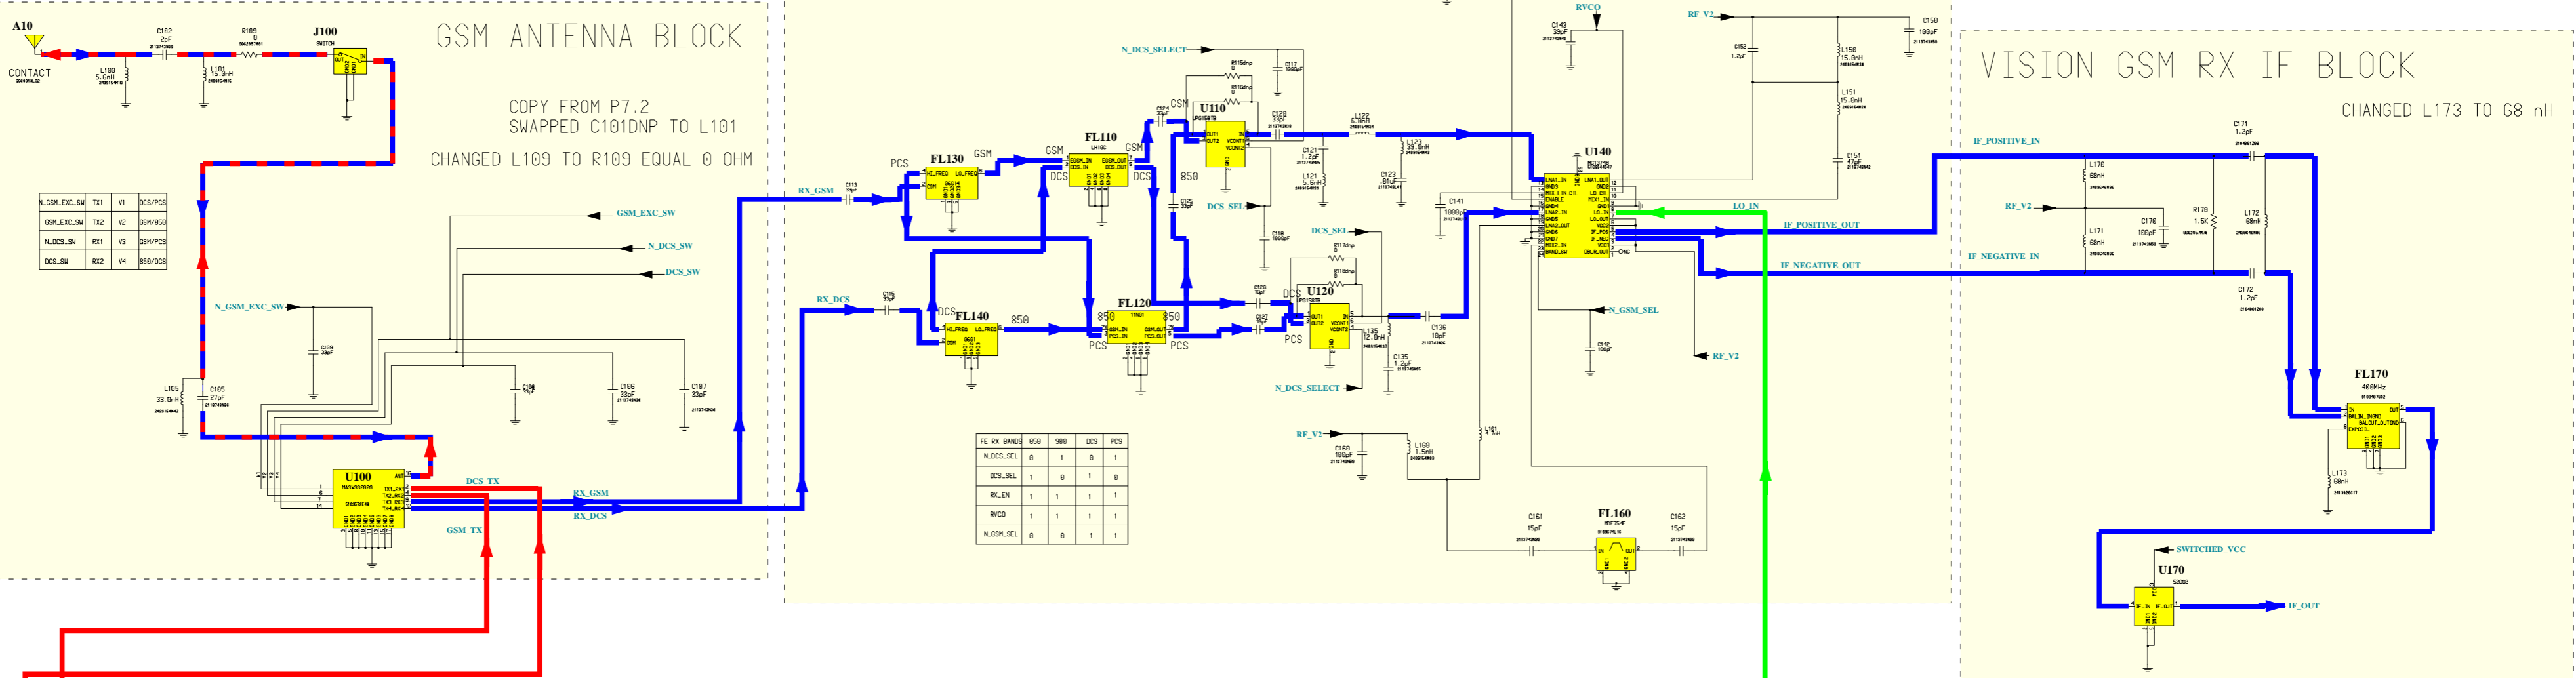

REVISIONS

GSM SERVICE SUPPORT GROUP	2002.12.09
Level 3 Schematics	Rev. 1.0
Dual Band T720 / T720i 900/1800MHz	P7.4
Ralf Lorenzen-Scheil, Michael Hansen	Page 1 of 3

GSM RX FRONT END BLOCK

COPY P7.3
Added r115dnp,r116dnp
added r117dnp,r118dnp

GSM ANTENNA BLOCK

COPY FROM P7.2
SWAPPED C101DNP TO L101
CHANGED L109 TO R109 EQUAL 0 OHM

VISION GSM RX IF BLOCK

CHANGED L173 TO 68 nH

FE RX BAND	850	900	DCS	PCS
N.DCS_SEL	0	1	0	1
DCS_SEL	1	0	1	0
RX_EN	1	1	1	1
RXCD	1	1	1	1
N.DCS_SEL	0	0	1	1

VISION GSM TRANSMITTER BLOCK

COPY FROM P7.2
DELETED C406DNP

VISION GSM VCO BLOCK

COPY FROM P7.3_900
ADDED L306
Swap values of R341 and R342
Changed R346 to L346
added C319 and L302

PATRIOT GENERATED SIGNALS	
•	RX_ACG
•	RX_EN
•	DM_CS
•	N_TX_EN**
•	N_EXC_EN*
•	TX_KEY
•	NSG OR PATRIOT
•	INVERTED NOT WHITEUP