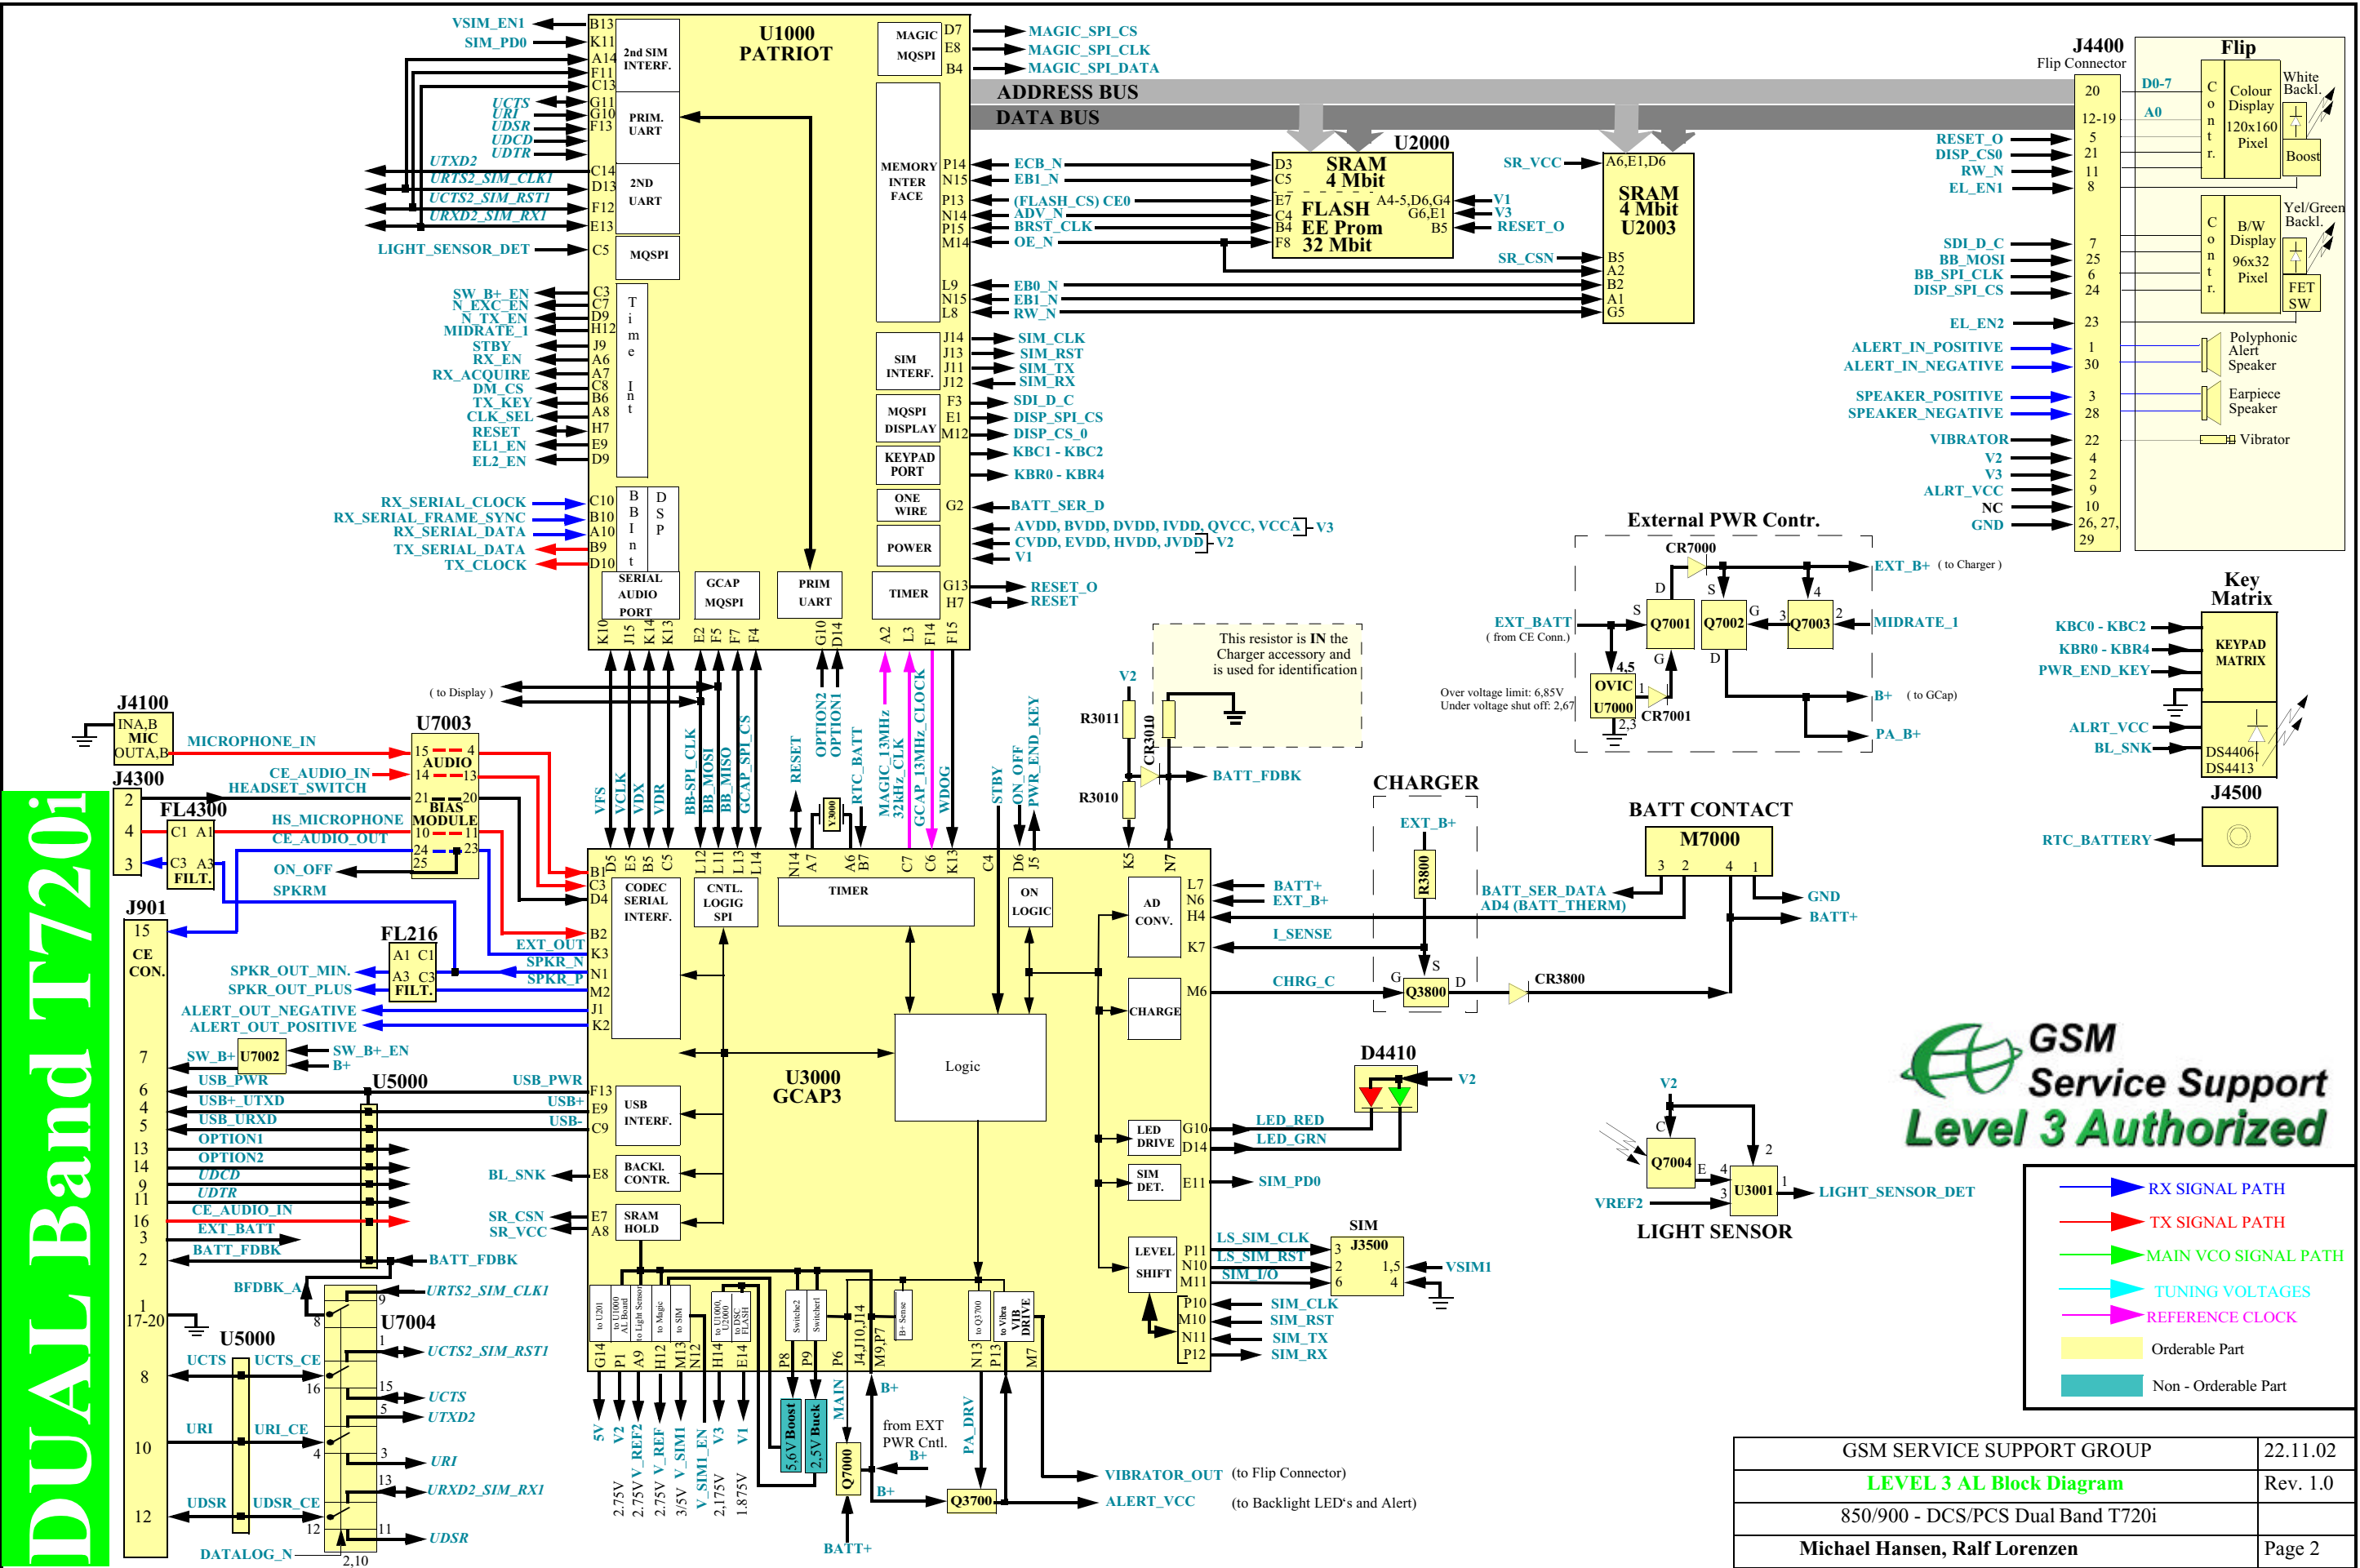

GSM Service Support Level 3 Authorized

DUAL Band T720i

Logic 1 at low power
 Logic 0 at high power

GSM/DCS - 850/PCS SELECT CIRCUIT

GSM SERVICE SUPPORT GROUP	22.11.02
LEVEL 3 AL Block Diagram	Rev. 1.0
850/900 - DCS/PCS Dual Band T720i	
Michael Hansen, Ralf Lorenzen	Page 1

→ RX SIGNAL PATH	→ REFERENCE CLOCK
→ TX SIGNAL PATH	□ Orderable Part
→ MAIN VCO SIGNAL PATH	□ Non - Orderable Part
→ TUNING VOLTAGES	

DUAL Band T720i

GSM Service Support
Level 3 Authorized

GSM SERVICE SUPPORT GROUP	22.11.02
LEVEL 3 AL Block Diagram	Rev. 1.0
850/900 - DCS/PCS Dual Band T720i	
Michael Hansen, Ralf Lorenzen	Page 2