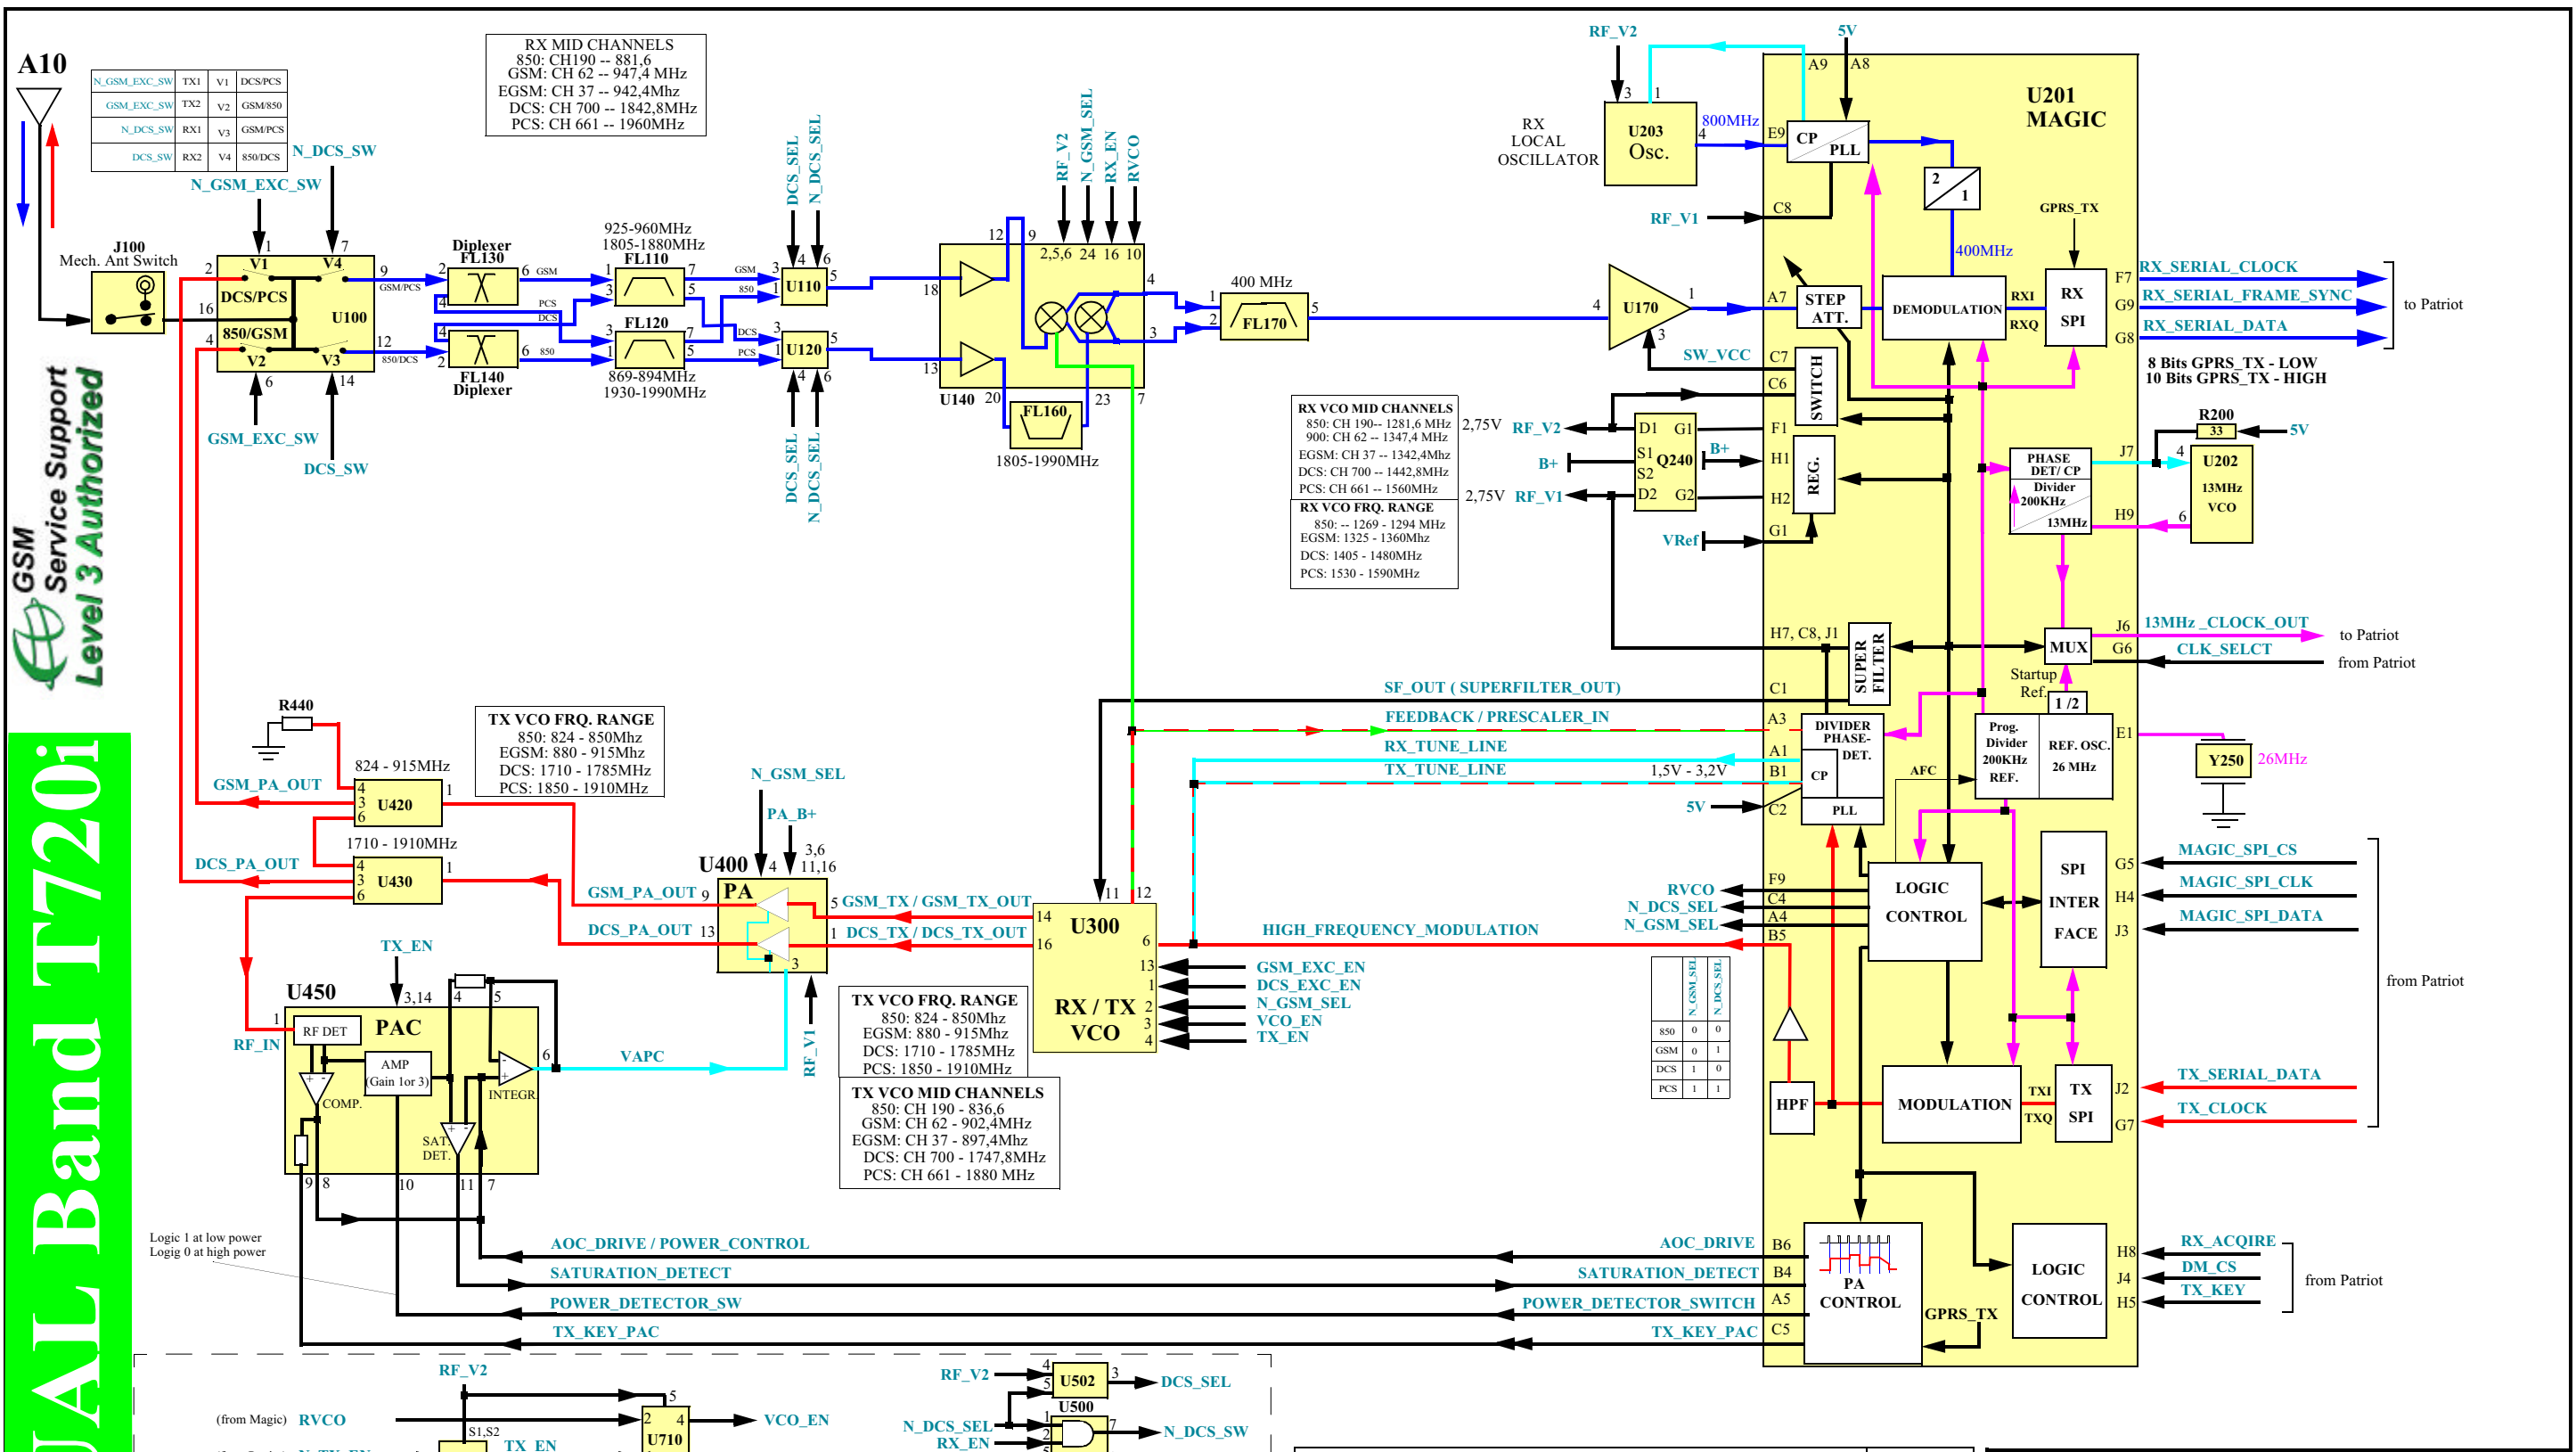

GSM Service Support Level 3 Authorized

DUAL Band T720i

Logic 1 at low power
 Logic 0 at high power

GSM/DCS - 850/PCS SELECT CIRCUIT

GSM SERVICE SUPPORT GROUP	22.11.02
LEVEL 3 AL Block Diagram	Rev. 1.0
850/900 - DCS/PCS Dual Band T720i	
Michael Hansen, Ralf Lorenzen	Page 1

→ RX SIGNAL PATH	→ REFERENCE CLOCK
→ TX SIGNAL PATH	□ Orderable Part
→ MAIN VCO SIGNAL PATH	□ Non - Orderable Part
→ TUNING VOLTAGES	

DUAL Band T720i

GSM Service Support
Level 3 Authorized

GSM SERVICE SUPPORT GROUP	22.11.02
LEVEL 3 AL Block Diagram	Rev. 1.0
850/900 - DCS/PCS Dual Band T720i	
Michael Hansen, Ralf Lorenzen	Page 2