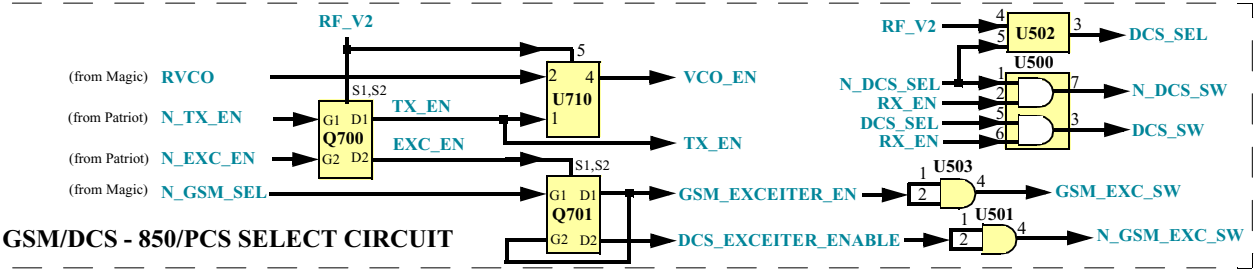

GSM Service Support Level 3 Authorized

DUAL Band T720i

Logic 1 at low power
 Logic 0 at high power

GSM/DCS - 850/PCS SELECT CIRCUIT

GSM SERVICE SUPPORT GROUP	22.11.02
LEVEL 3 AL Block Diagram	Rev. 1.0
850/900 - DCS/PCS Dual Band T720i	
Michael Hansen, Ralf Lorenzen	Page 1

→ RX SIGNAL PATH	→ REFERENCE CLOCK
→ TX SIGNAL PATH	□ Orderable Part
→ MAIN VCO SIGNAL PATH	□ Non - Orderable Part
→ TUNING VOLTAGES	

DUAL Band T720i

GSM Service Support
Level 3 Authorized

GSM SERVICE SUPPORT GROUP	22.11.02
LEVEL 3 AL Block Diagram	Rev. 1.0
850/900 - DCS/PCS Dual Band T720i	
Michael Hansen, Ralf Lorenzen	Page 2