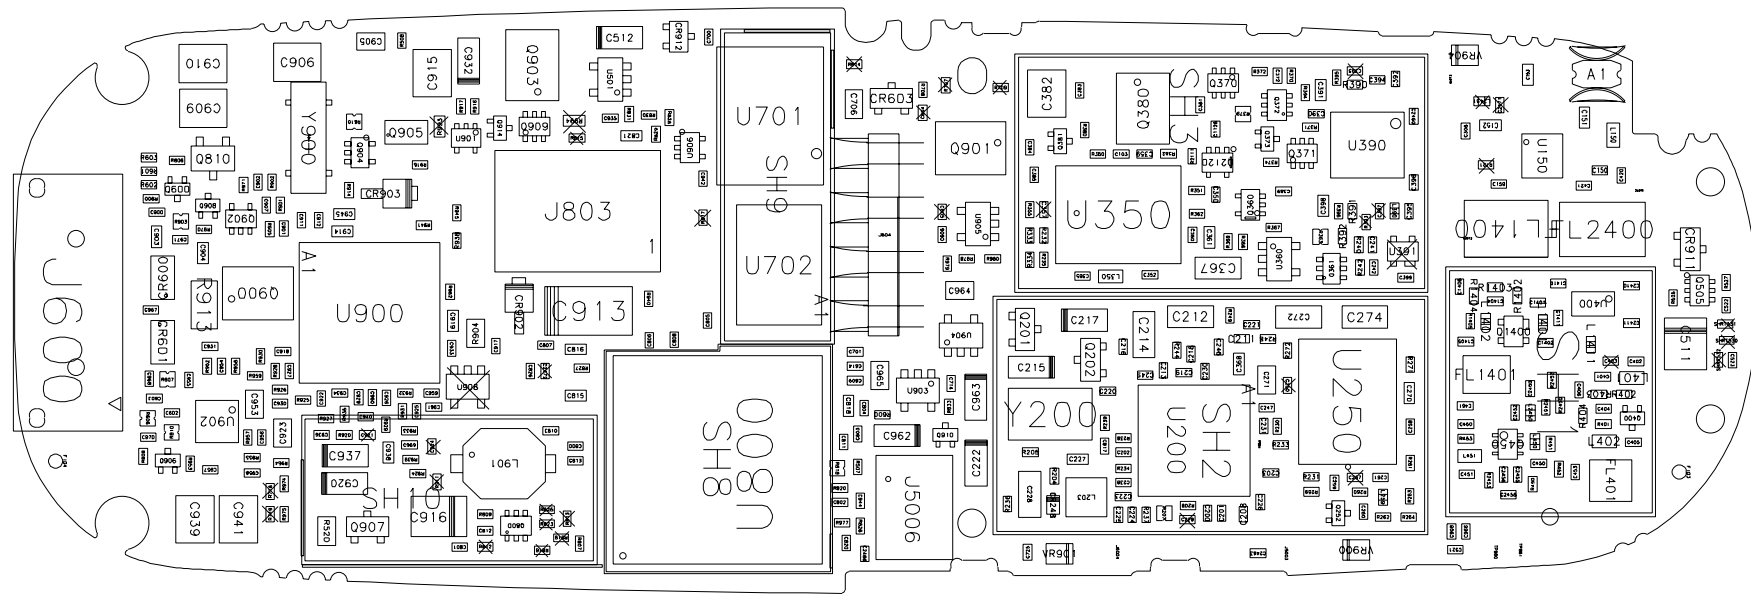

P/N: 8486261P05_P5

DO NOT PLACE:

R994, R993, SHRT532, SHRT531, SHRT530, R825, R823, R819, R813, R911, R817,
R816, R815, R814, R812, R719, R718, R709, R707, R393, R121, C605, C604, C961,
C924, C921, C403, C397, C393, C357, C250, C257, C229, U391, U908
L2451, C2471, C2472

JADE
P5
11 JAN 2000