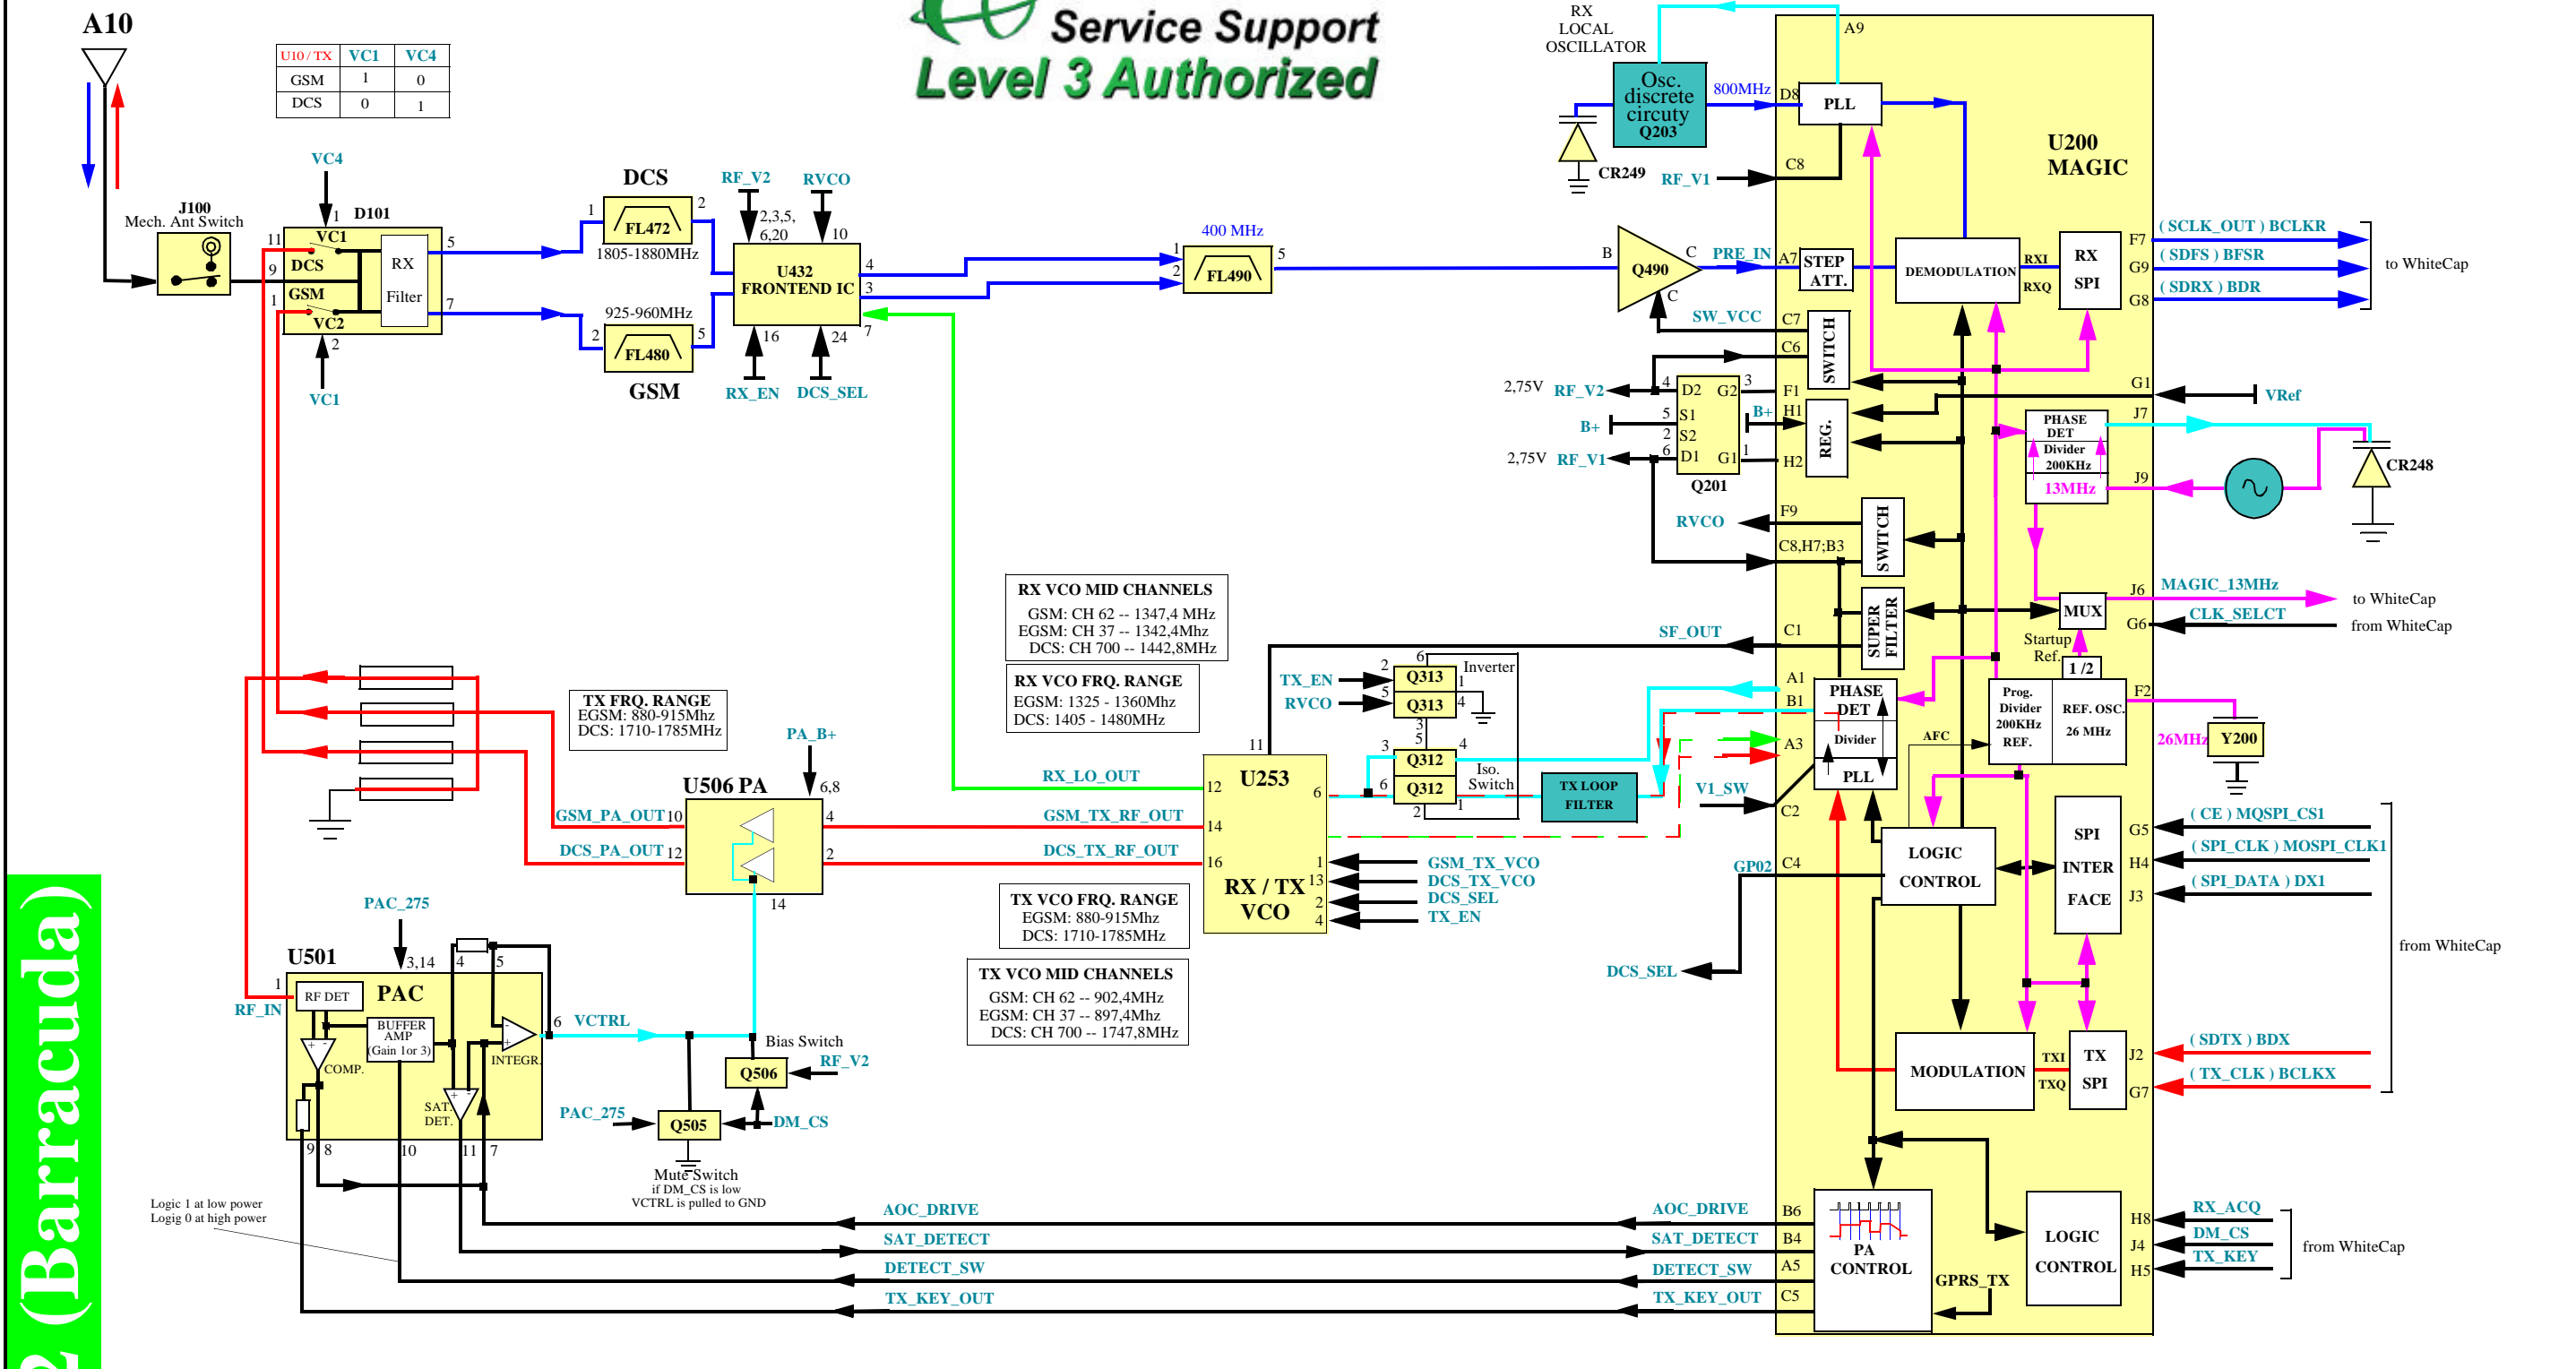

GSM Service Support
Level 3 Authorized

T192 (Barracuda)

GSM SERVICE SUPPORT GROUP	12.07.01
LEVEL 3 RF Block Diagram	Rev. 1.0
T192 (Barracuda)	
Ralf Lorenzen, Michael Hansen, Ray Collins	Page 1

	RX SIGNAL PATH		REFERENCE CLOCK
	TX SIGNAL PATH		Orderable Part
	MAIN VCO SIGNAL PATH		Non - Orderable Part
	TUNING VOLTAGES		

	Full Rate	High Trickle	Low Trickle	Off
Current	300mA	100mA	40mA	<1mA
TRKL_SET	Low	High	Low	High
ENABLE	High	Low	Low	High

	RX SIGNAL PATH
	TX SIGNAL PATH
	MAIN VCO SIGNAL PATH
	TUNING VOLTAGES
	REFERENCE CLOCK
	Orderable Part
	Non - Orderable Part

GSM SERVICE SUPPORT GROUP	12.07.01
LEVEL 3 AL Block Diagram	Rev. 1.0
T192 (Barracuda)	
Ralf Lorenzen, Michael Hansen, Ray Collins	Page2