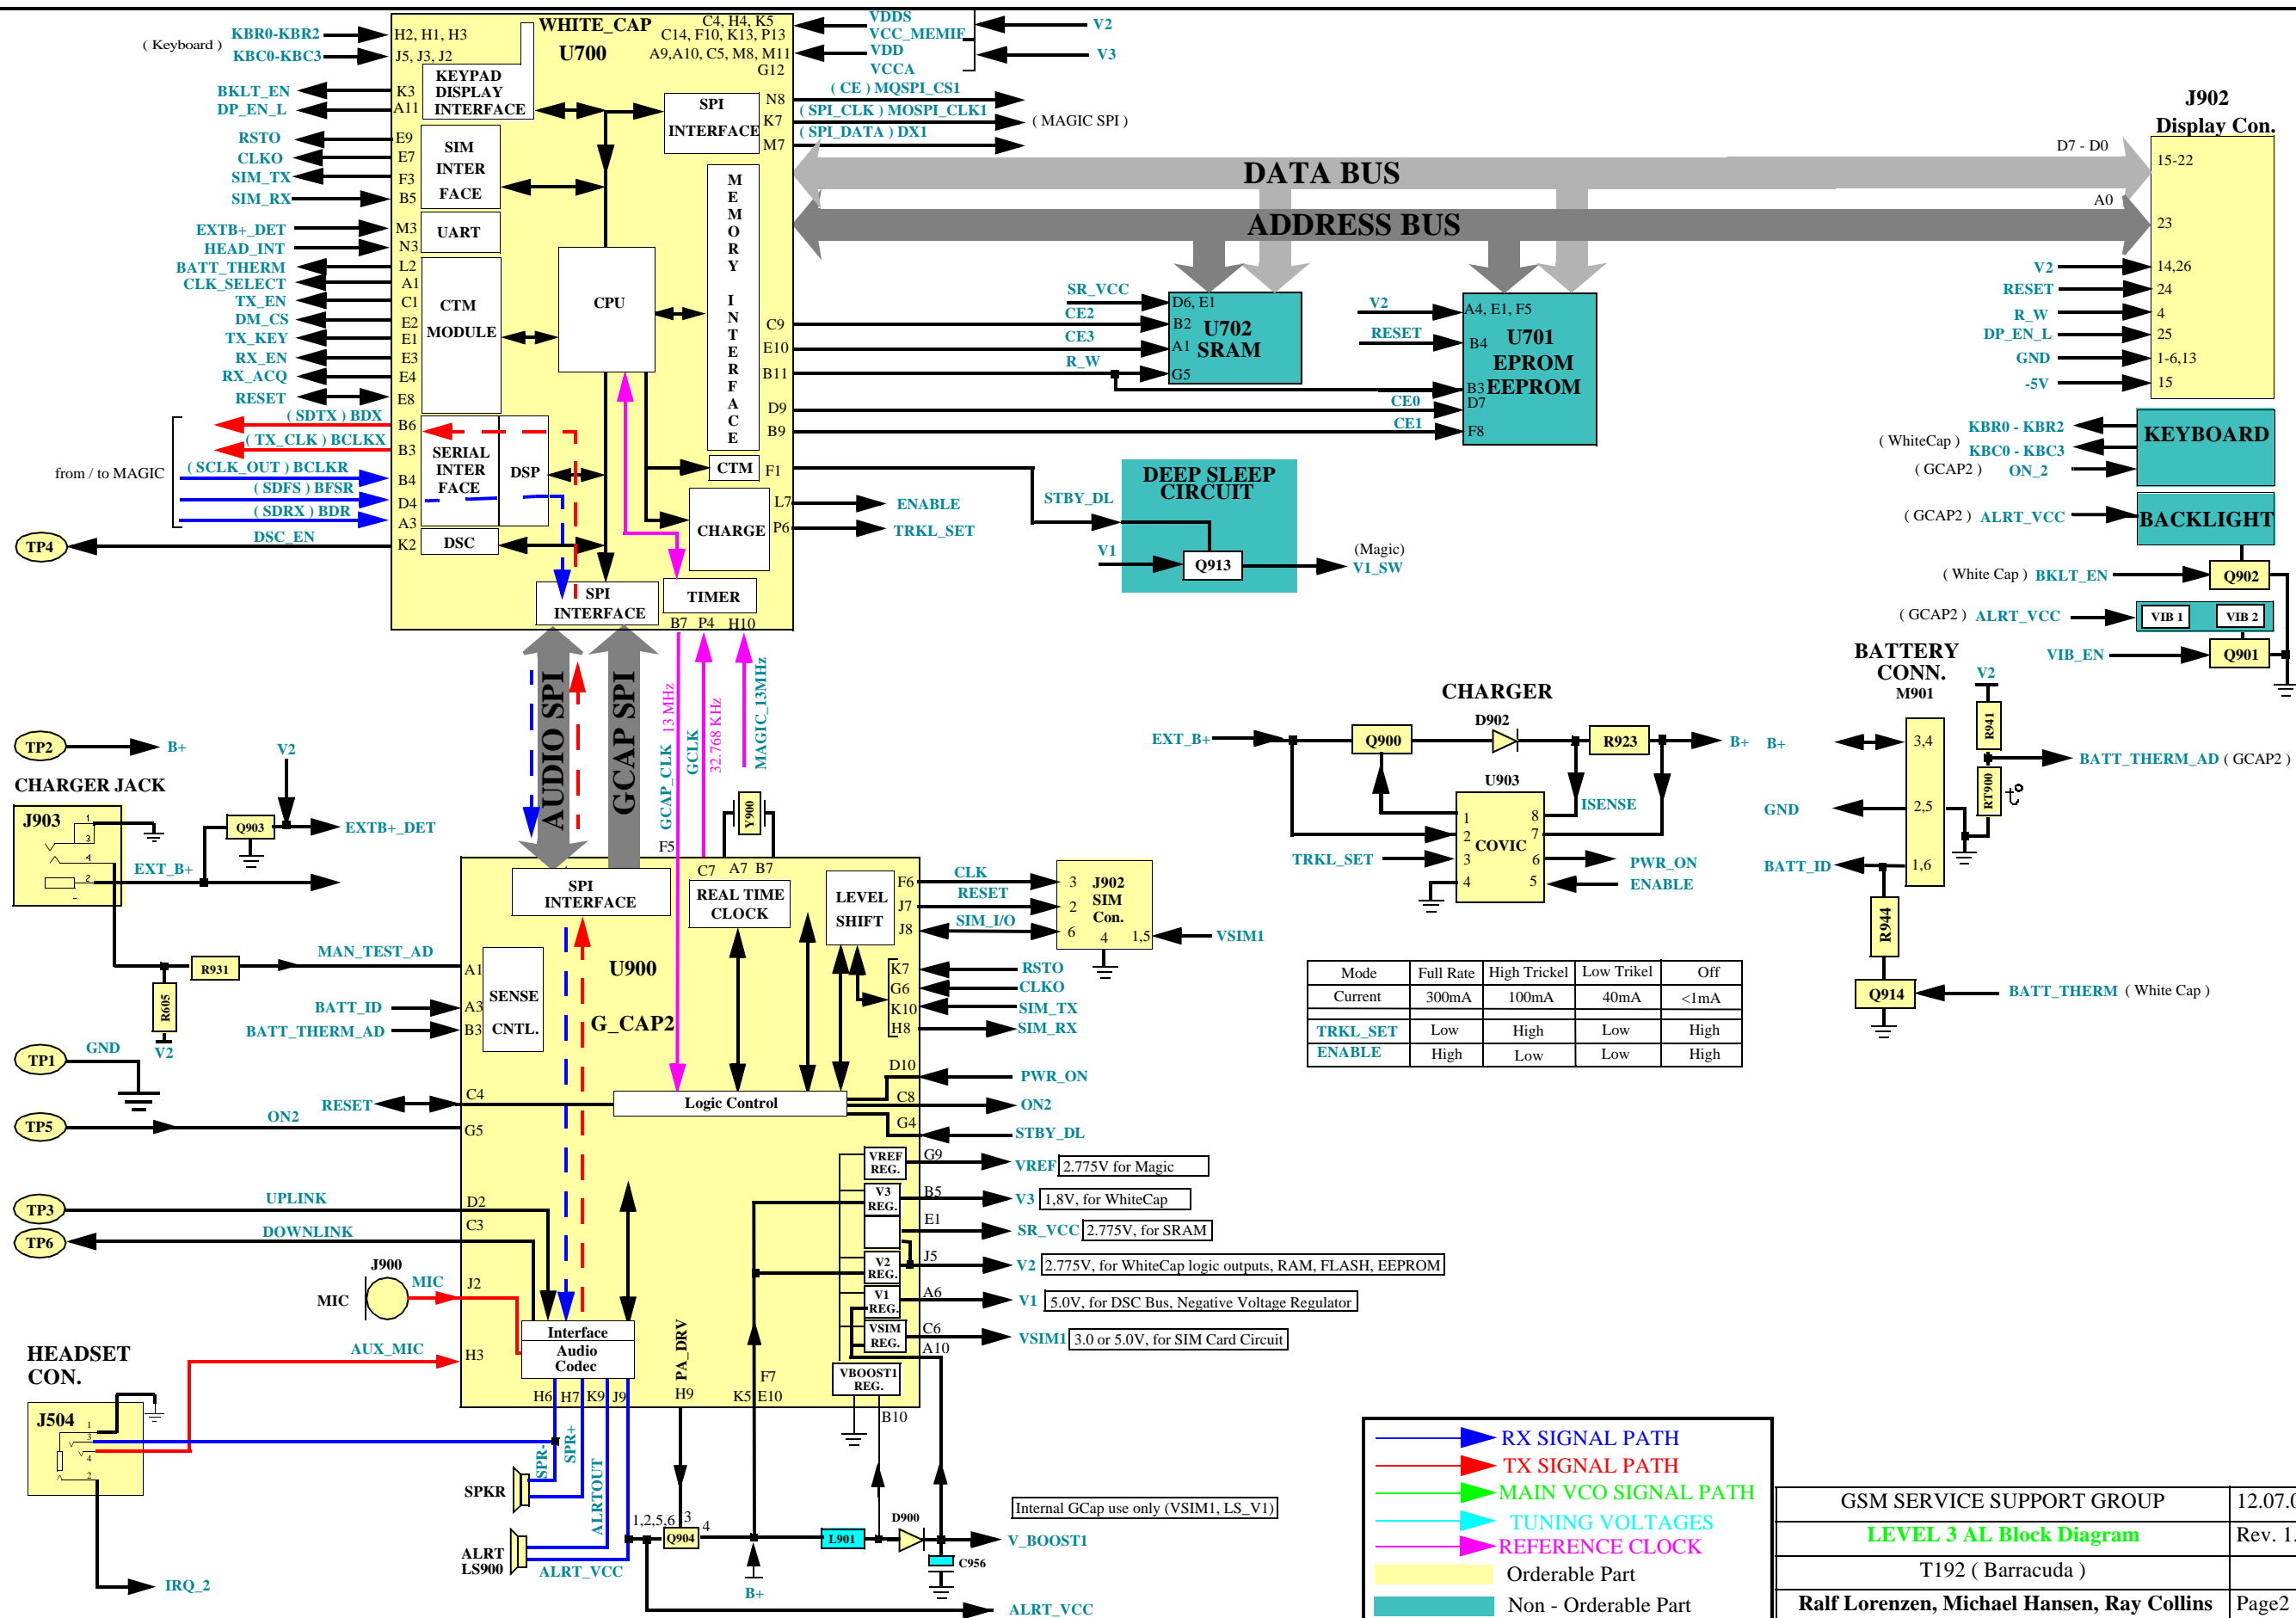

GSM Service Support
Level 3 Authorized

T192 (Barracuda)

GSM SERVICE SUPPORT GROUP	12.07.01
LEVEL 3 RF Block Diagram	Rev. 1.0
T192 (Barracuda)	
Ralf Lorenzen, Michael Hansen, Ray Collins	Page 1

	RX SIGNAL PATH		REFERENCE CLOCK
	TX SIGNAL PATH		Orderable Part
	MAIN VCO SIGNAL PATH		Non - Orderable Part
	TUNING VOLTAGES		

	Full Rate	High Trickle	Low Trickle	Off
Current	300mA	100mA	40mA	<1mA
TRKL_SET	Low	High	Low	High
ENABLE	High	Low	Low	High

	RX SIGNAL PATH
	TX SIGNAL PATH
	MAIN VCO SIGNAL PATH
	TUNING VOLTAGES
	REFERENCE CLOCK
	Orderable Part
	Non - Orderable Part

GSM SERVICE SUPPORT GROUP	12.07.01
LEVEL 3 AL Block Diagram	Rev. 1.0
T192 (Barracuda)	
Ralf Lorenzen, Michael Hansen, Ray Collins	Page2