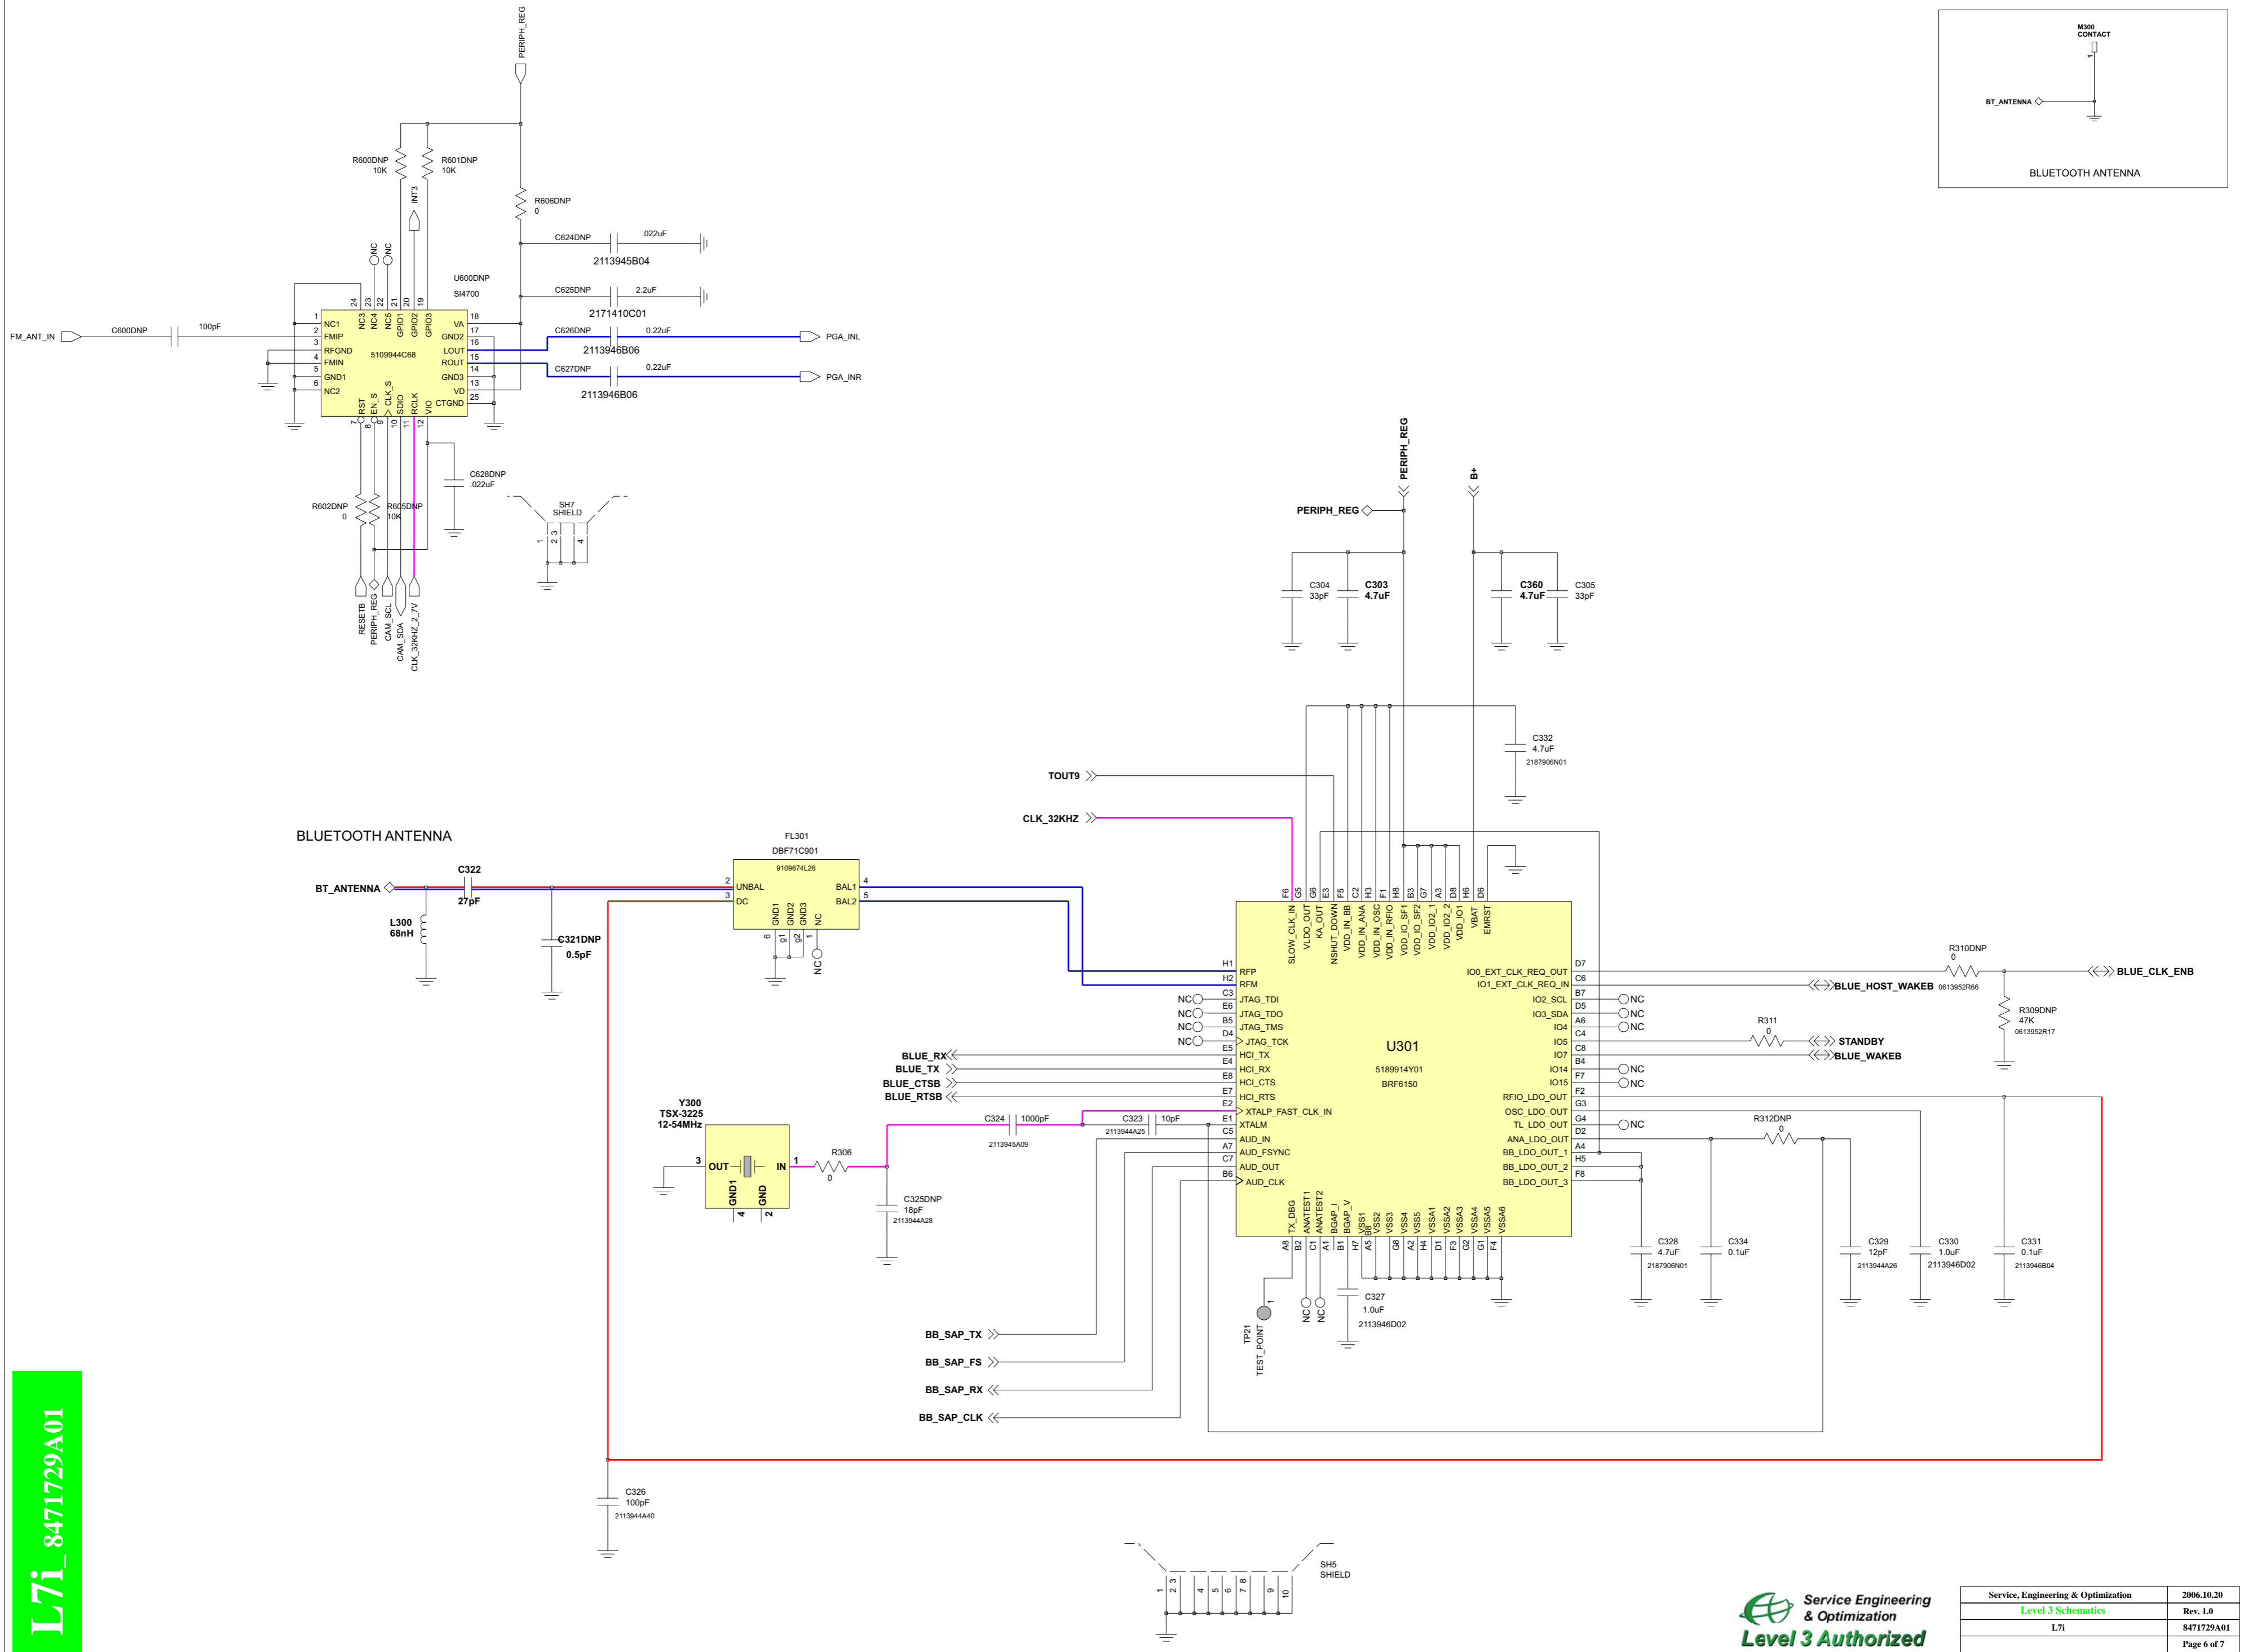

L7i_8471729A01

FORCE FLASH MODE

JTAG TEST POINTS

U800
Neptune LTE
5199185K03
PC29342

L7i_8471729A01

AUL REGULATOR SUPPLIES

Service Engineering & Optimization
Level 3 Authorized

Service, Engineering & Optimization	2006.10.20
Level 3 Schematics	Rev. 1.0
L7i	8471729A01
	Page 2 of 7

GPIOs AND SD INTERFACE

CPU INTERFACE

MAIN DISPLAY

POWER SUPPLIES AND GROUNDS

CAMERA INTERFACE

L7i_8471729A01

L7i_8471729A01

L7i_8471729A01