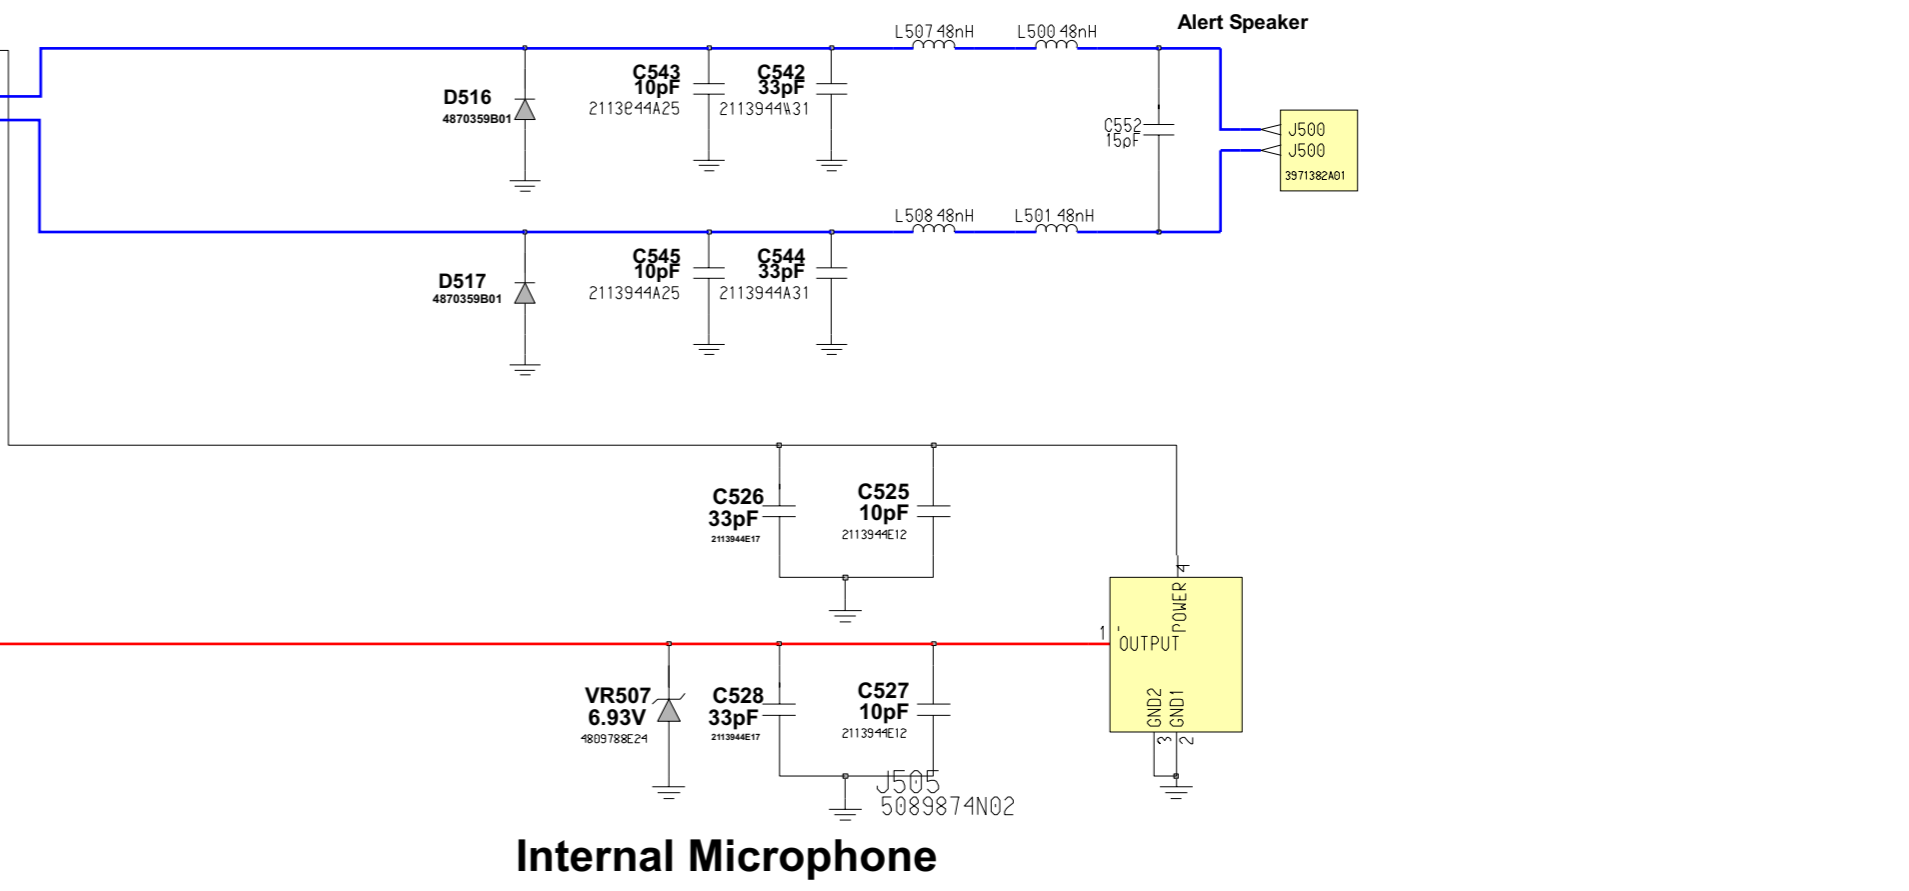

L7i_8471729A01

FORCE FLASH MODE

JTAG TEST POINTS

U800
Neptune LTE
5199185K03
PC29342

L7i_8471729A01

AUL REGULATOR SUPPLIES

Service Engineering & Optimization
Level 3 Authorized

Service, Engineering & Optimization	2006.10.20
Level 3 Schematics	Rev. 1.0
L7i	8471729A01
	Page 2 of 7

GPIOs AND SD INTERFACE

CPU INTERFACE

MAIN DISPLAY

POWER SUPPLIES AND GROUNDS

CAMERA INTERFACE

L7i_8471729A01

L7i_8471729A01

L7i_8471729A01