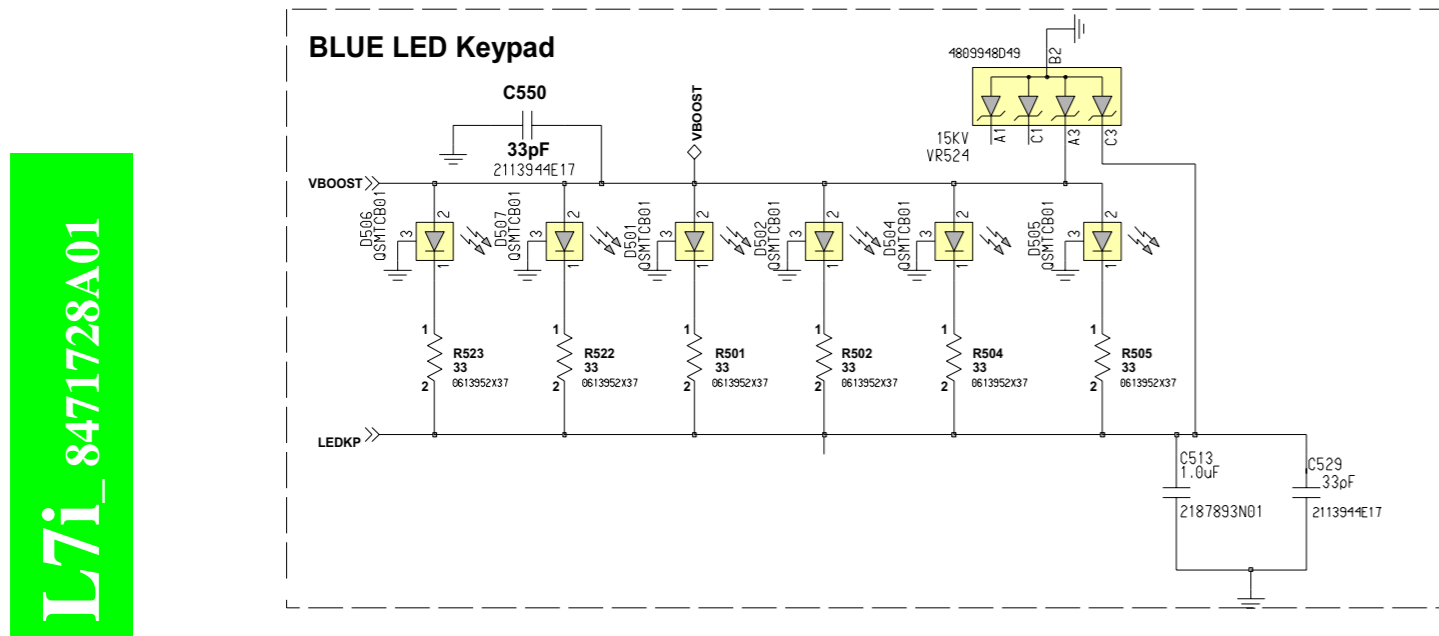

L7i_8471729A01

FORCE FLASH MODE

JTAG TEST POINTS

U800
Neptune LTE
5199185K03
PC29342

L7i_8471729A01

AUL REGULATOR SUPPLIES

Service Engineering & Optimization
Level 3 Authorized

Service, Engineering & Optimization	2006.10.20
Level 3 Schematics	Rev. 1.0
L7i	8471729A01
	Page 2 of 7

GPIOs AND SD INTERFACE

CPU INTERFACE

MAIN DISPLAY

POWER SUPPLIES AND GROUNDS

CAMERA INTERFACE

L7i_8471729A01

L7i_8471729A01

L7i_8471729A01