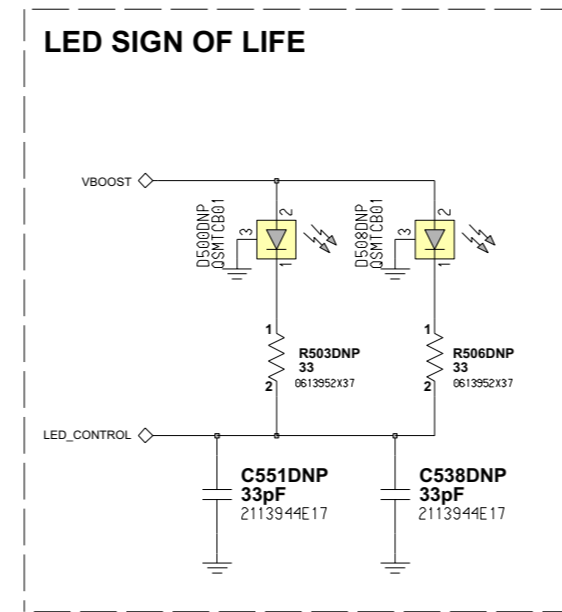

L7i_8471729A01

FORCE FLASH MODE

JTAG TEST POINTS

U800
Neptune LTE
5199185K03
PC29342

L7i_8471729A01

AUL REGULATOR SUPPLIES

Service Engineering & Optimization
Level 3 Authorized

Service, Engineering & Optimization	2006.10.20
Level 3 Schematics	Rev. 1.0
L7i	8471729A01
	Page 2 of 7

GPIOs AND SD INTERFACE

CPU INTERFACE

MAIN DISPLAY

POWER SUPPLIES AND GROUNDS

CAMERA INTERFACE

L7i_8471729A01

L7i_8471729A01

L7i_8471729A01