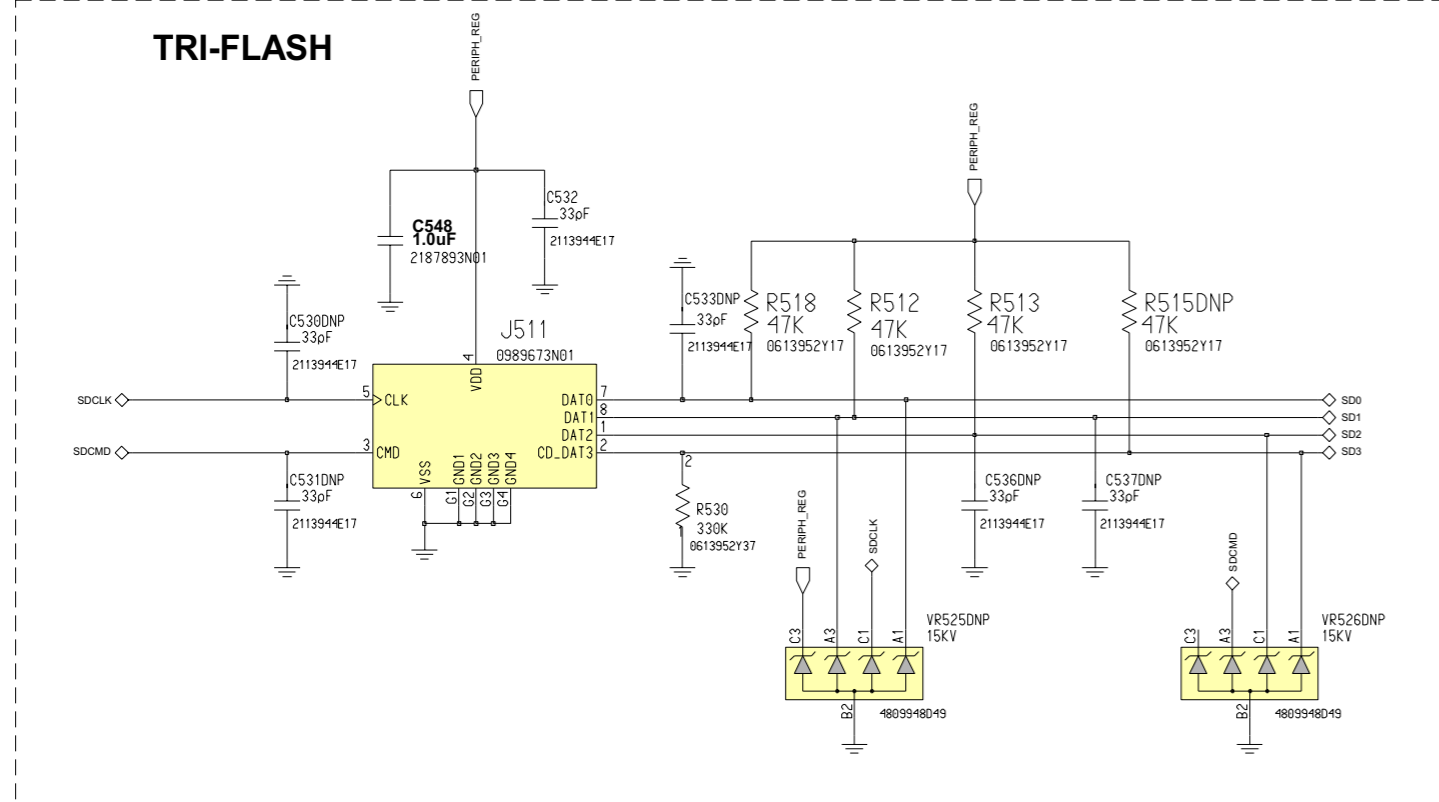

L7i_8471729A01

FORCE FLASH MODE

JTAG TEST POINTS

U800
Neptune LTE
5199185K03
PC29342

L7i_8471729A01

AUL REGULATOR SUPPLIES

Service Engineering & Optimization
Level 3 Authorized

Service, Engineering & Optimization	2006.10.20
Level 3 Schematics	Rev. 1.0
L7i	8471729A01
	Page 2 of 7

GPIOs AND SD INTERFACE

CPU INTERFACE

MAIN DISPLAY

POWER SUPPLIES AND GROUNDS

CAMERA INTERFACE

L7i_8471729A01

L7i_8471729A01

L7i_8471729A01