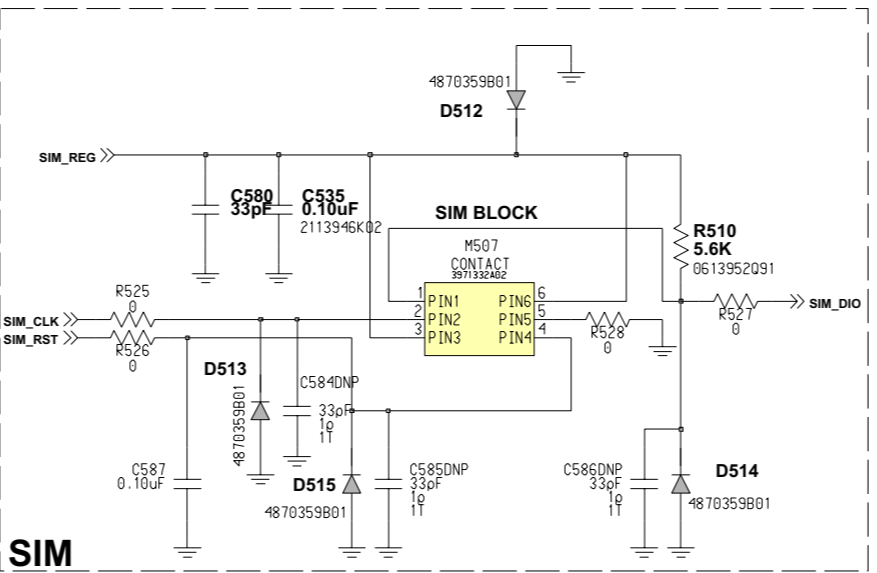

L7i_8471729A01

FORCE FLASH MODE

JTAG TEST POINTS

U800
Neptune LTE
5199185K03
PC29342

L7i_8471729A01

AUL REGULATOR SUPPLIES

Service Engineering & Optimization
Level 3 Authorized

Service, Engineering & Optimization	2006.10.20
Level 3 Schematics	Rev. 1.0
L7i	8471729A01
	Page 2 of 7

GPIOs AND SD INTERFACE

CPU INTERFACE

MAIN DISPLAY

POWER SUPPLIES AND GROUNDS

CAMERA INTERFACE

L7i_8471729A01

L7i_8471729A01

L7i_8471729A01