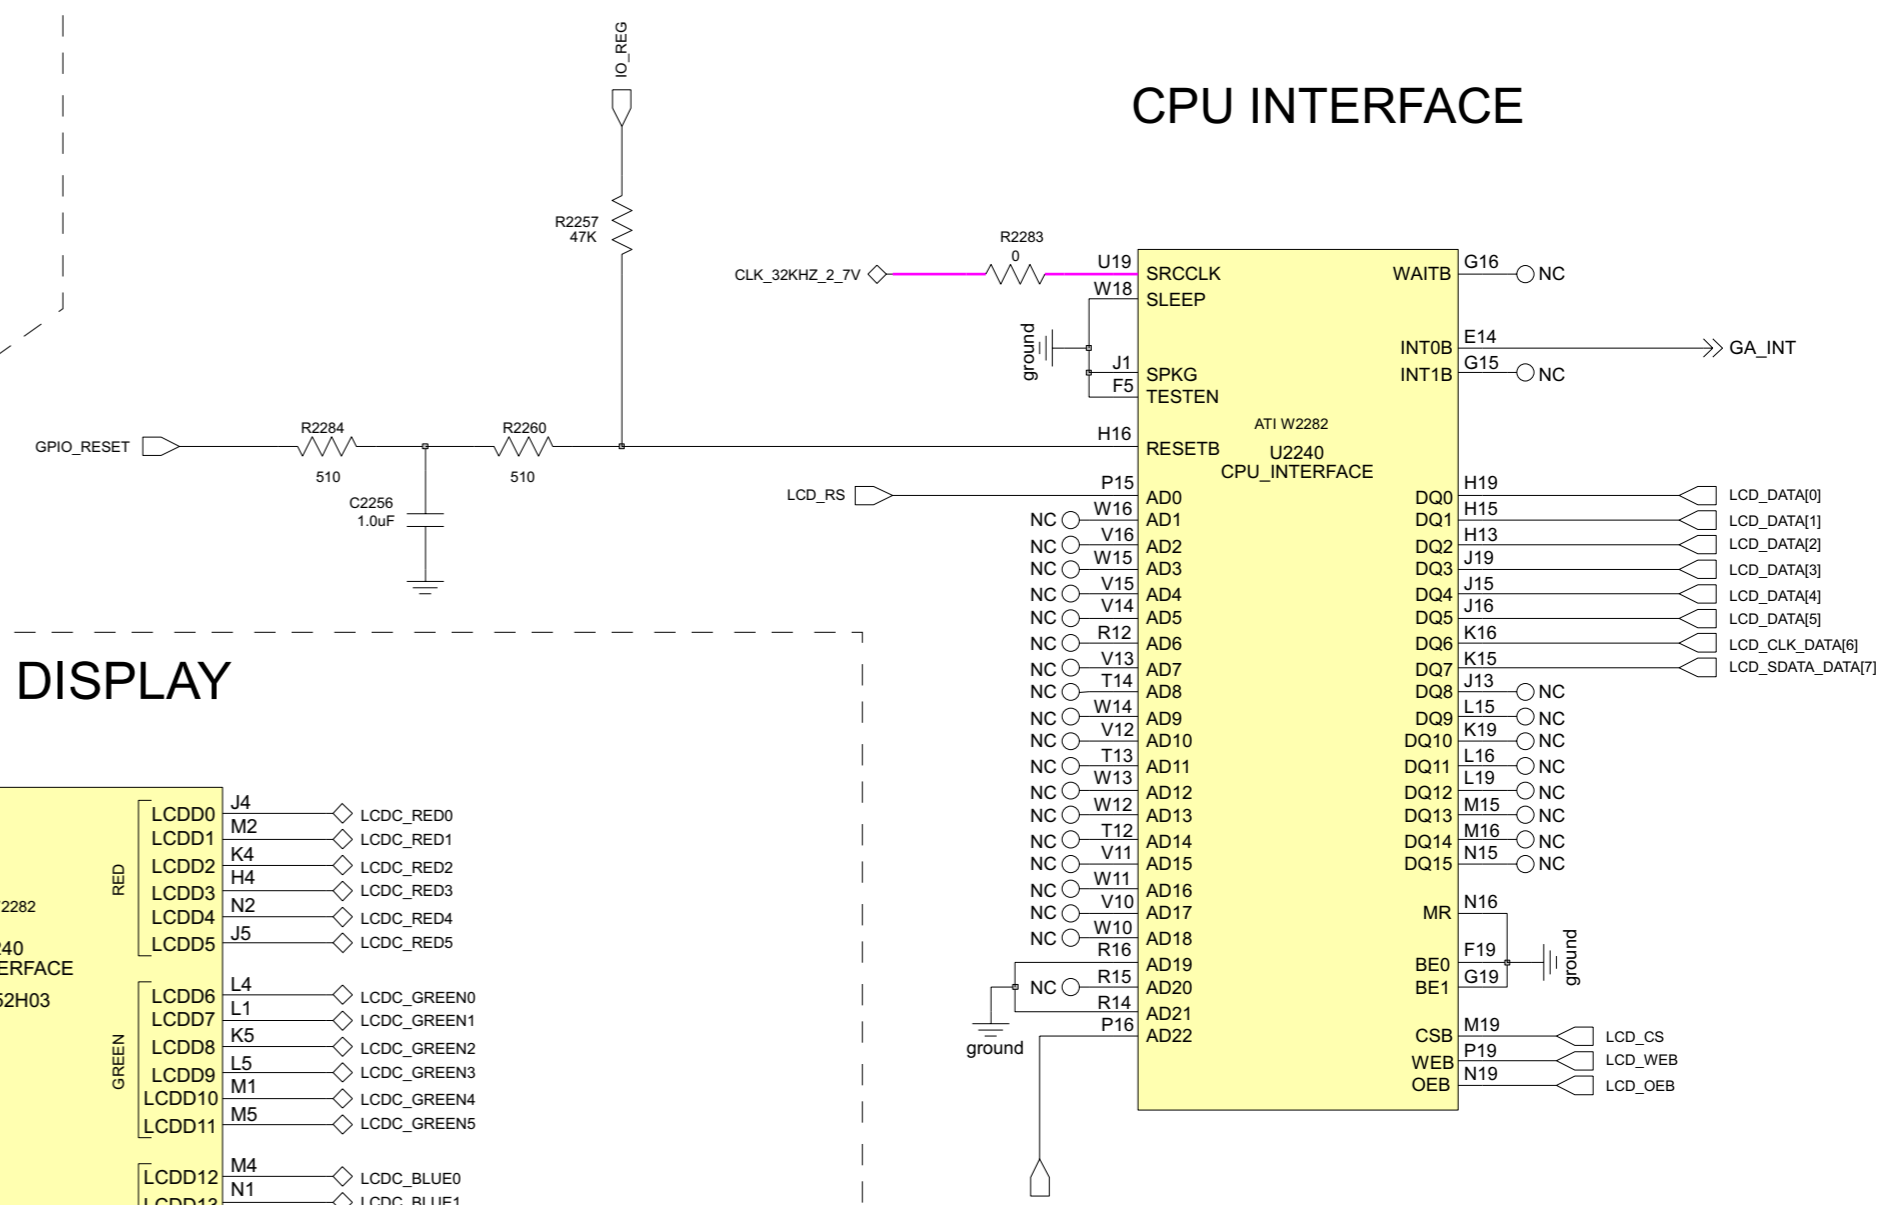

L7i_8471729A01

FORCE FLASH MODE

JTAG TEST POINTS

U800
Neptune LTE
5199185K03
PC29342

L7i_8471729A01

AUL REGULATOR SUPPLIES

Service Engineering & Optimization
Level 3 Authorized

Service, Engineering & Optimization	2006.10.20
Level 3 Schematics	Rev. 1.0
L7i	8471729A01
	Page 2 of 7

GPIOs AND SD INTERFACE

CPU INTERFACE

MAIN DISPLAY

POWER SUPPLIES AND GROUNDS

CAMERA INTERFACE

L7i_8471729A01

L7i_8471729A01

L7i_8471729A01