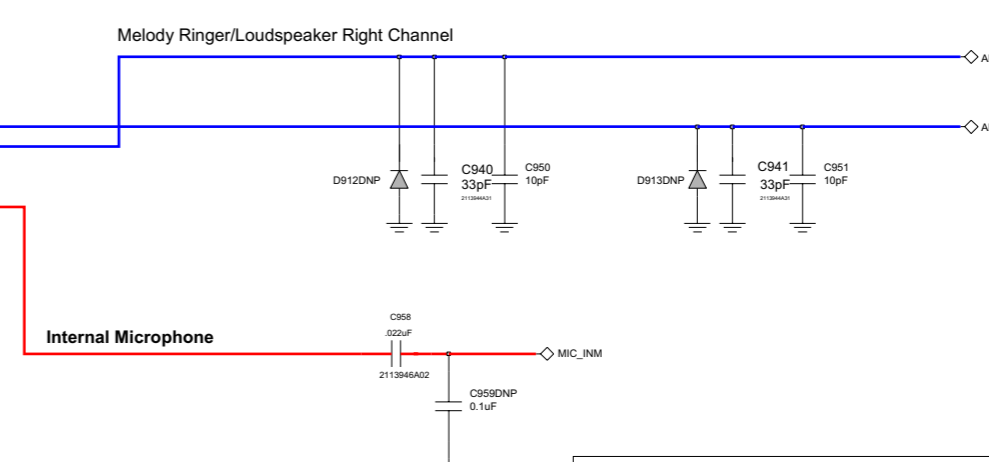

L7i_8471729A01

FORCE FLASH MODE

JTAG TEST POINTS

U800
Neptune LTE
5199185K03
PC29342

L7i_8471729A01

AUL REGULATOR SUPPLIES

Service Engineering & Optimization
Level 3 Authorized

Service, Engineering & Optimization	2006.10.20
Level 3 Schematics	Rev. 1.0
L7i	8471729A01
	Page 2 of 7

GPIOs AND SD INTERFACE

CPU INTERFACE

MAIN DISPLAY

POWER SUPPLIES AND GROUNDS

CAMERA INTERFACE

L7i_8471729A01

L7i_8471729A01

L7i_8471729A01