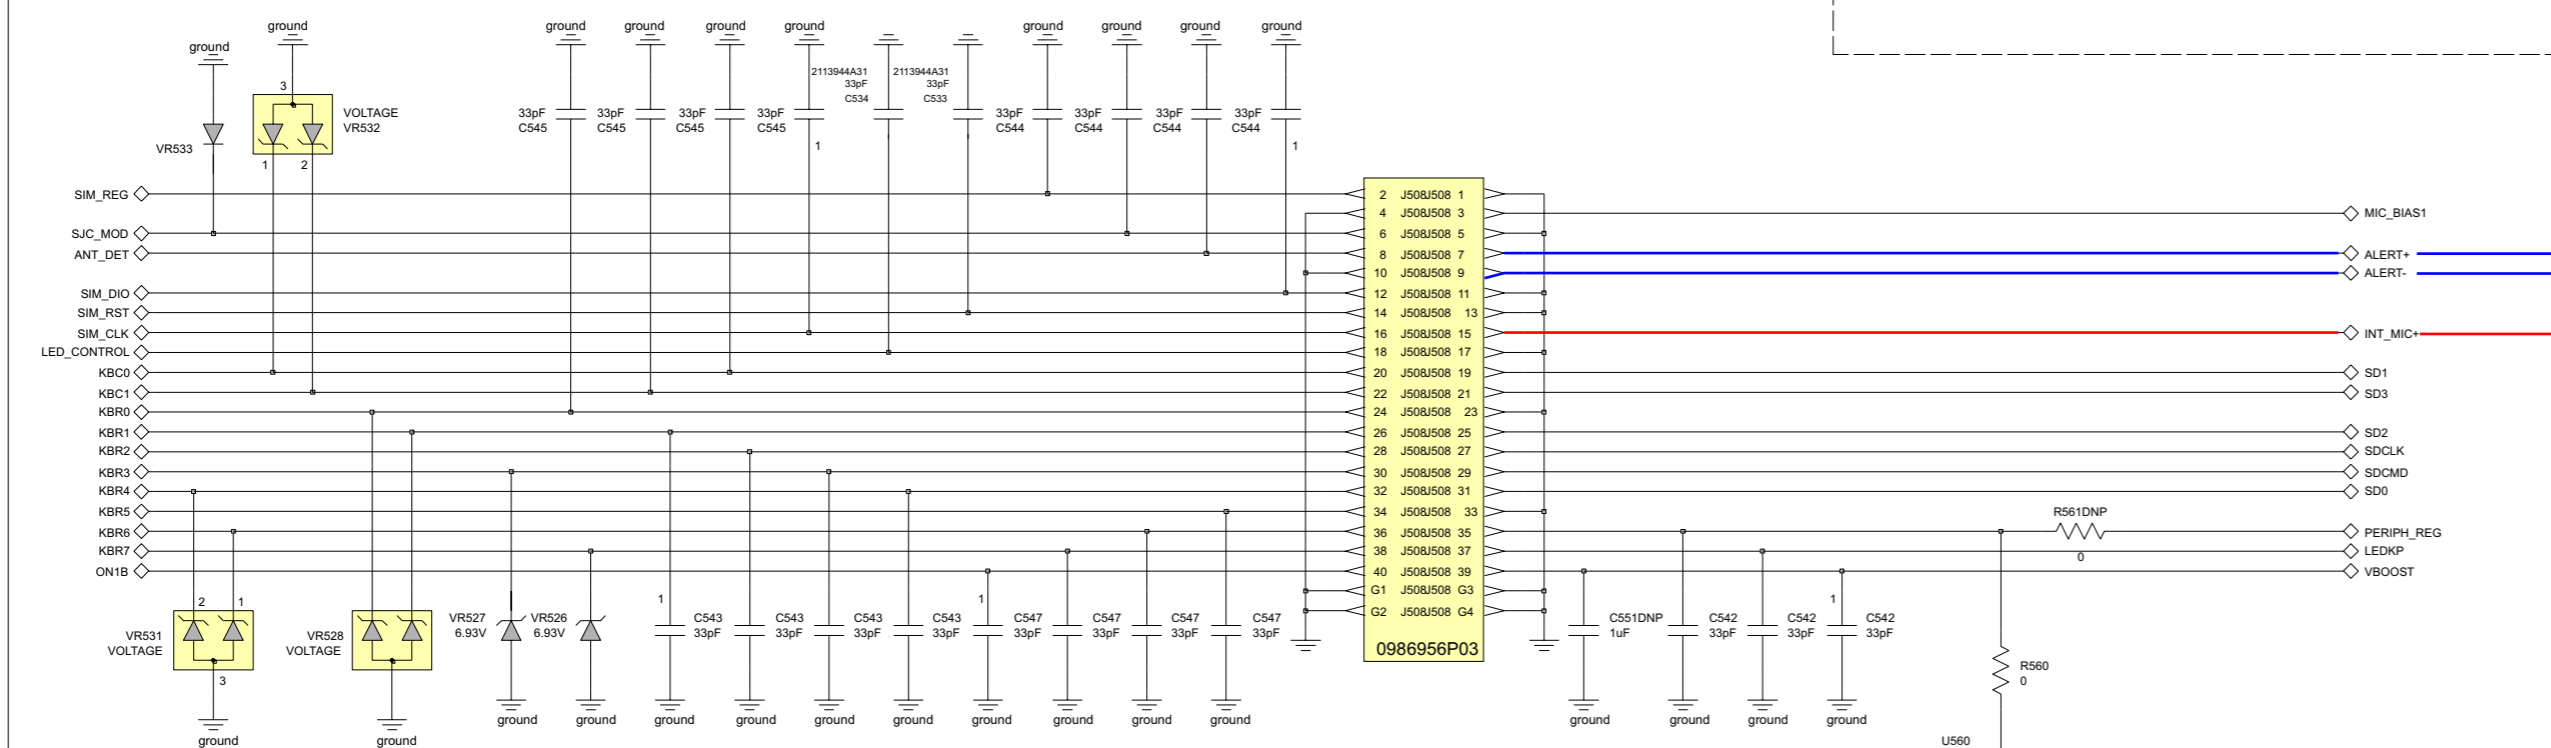

L7i_8471729A01

FORCE FLASH MODE

JTAG TEST POINTS

U800
Neptune LTE
5199185K03
PC29342

L7i_8471729A01

AUL REGULATOR SUPPLIES

Service Engineering & Optimization
Level 3 Authorized

Service, Engineering & Optimization	2006.10.20
Level 3 Schematics	Rev. 1.0
L7i	8471729A01
	Page 2 of 7

GPIOs AND SD INTERFACE

CPU INTERFACE

MAIN DISPLAY

POWER SUPPLIES AND GROUNDS

CAMERA INTERFACE

L7i_8471729A01

L7i_8471729A01

L7i_8471729A01