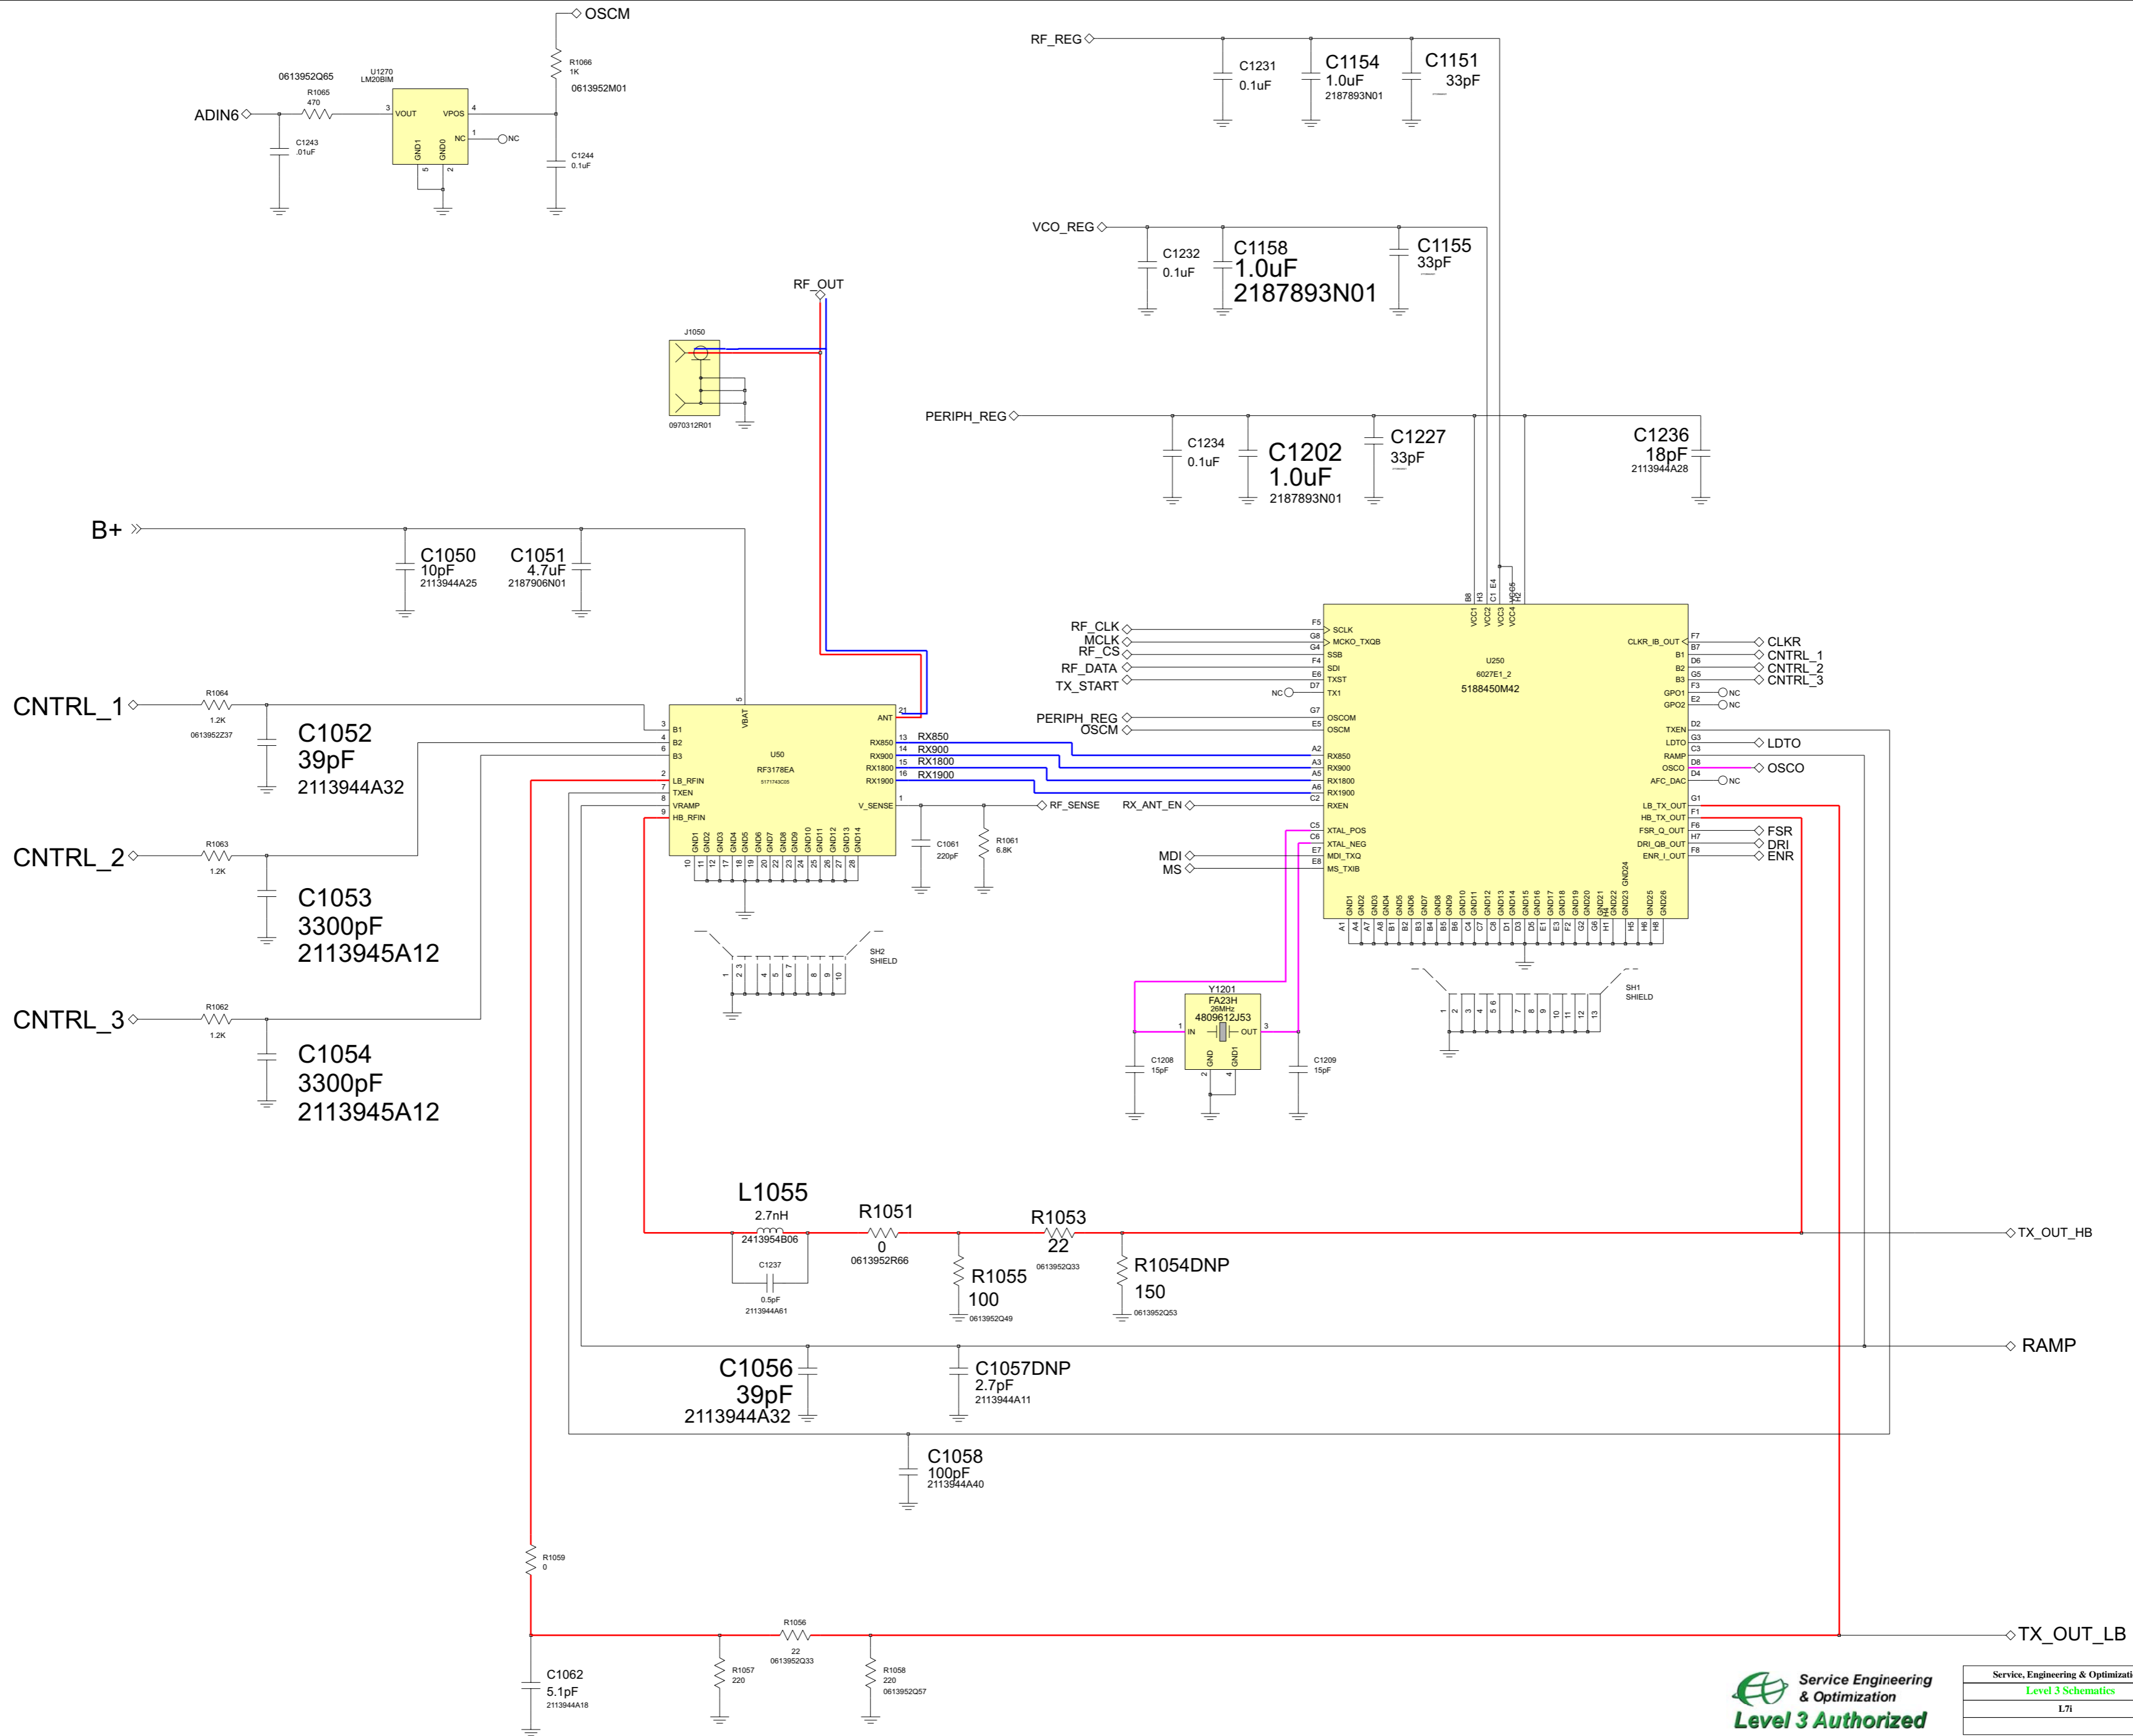

L7i_8471729A01

FORCE FLASH MODE

JTAG TEST POINTS

U800
Neptune LTE
5199185K03
PC29342

L7i_8471729A01

AUL REGULATOR SUPPLIES

Service Engineering & Optimization
Level 3 Authorized

Service, Engineering & Optimization	2006.10.20
Level 3 Schematics	Rev. 1.0
L7i	8471729A01
	Page 2 of 7

GPIOs AND SD INTERFACE

CPU INTERFACE

MAIN DISPLAY

POWER SUPPLIES AND GROUNDS

CAMERA INTERFACE

L7i_8471729A01

L7i_8471729A01

L7i_8471729A01