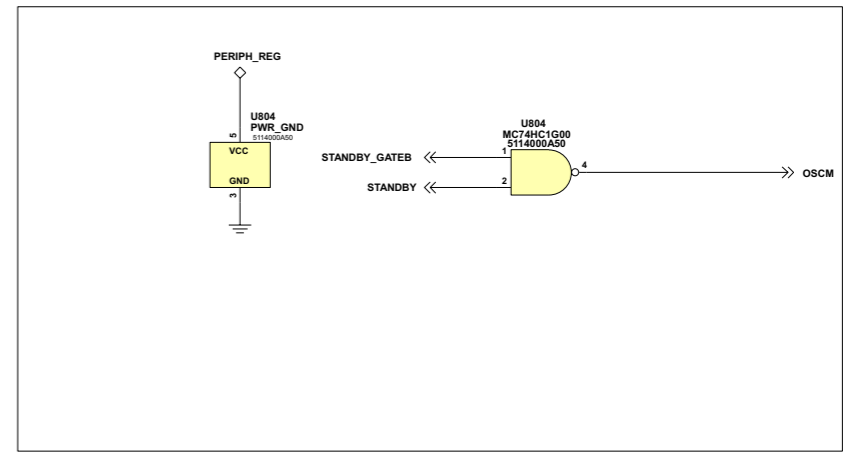

L7i_8471729A01

FORCE FLASH MODE

JTAG TEST POINTS

U800
Neptune LTE
5199185K03
PC29342

L7i_8471729A01

AUL REGULATOR SUPPLIES

Service Engineering & Optimization
Level 3 Authorized

Service, Engineering & Optimization	2006.10.20
Level 3 Schematics	Rev. 1.0
L7i	8471729A01
	Page 2 of 7

GPIOs AND SD INTERFACE

CPU INTERFACE

MAIN DISPLAY

POWER SUPPLIES AND GROUNDS

CAMERA INTERFACE

L7i_8471729A01

L7i_8471729A01

L7i_8471729A01