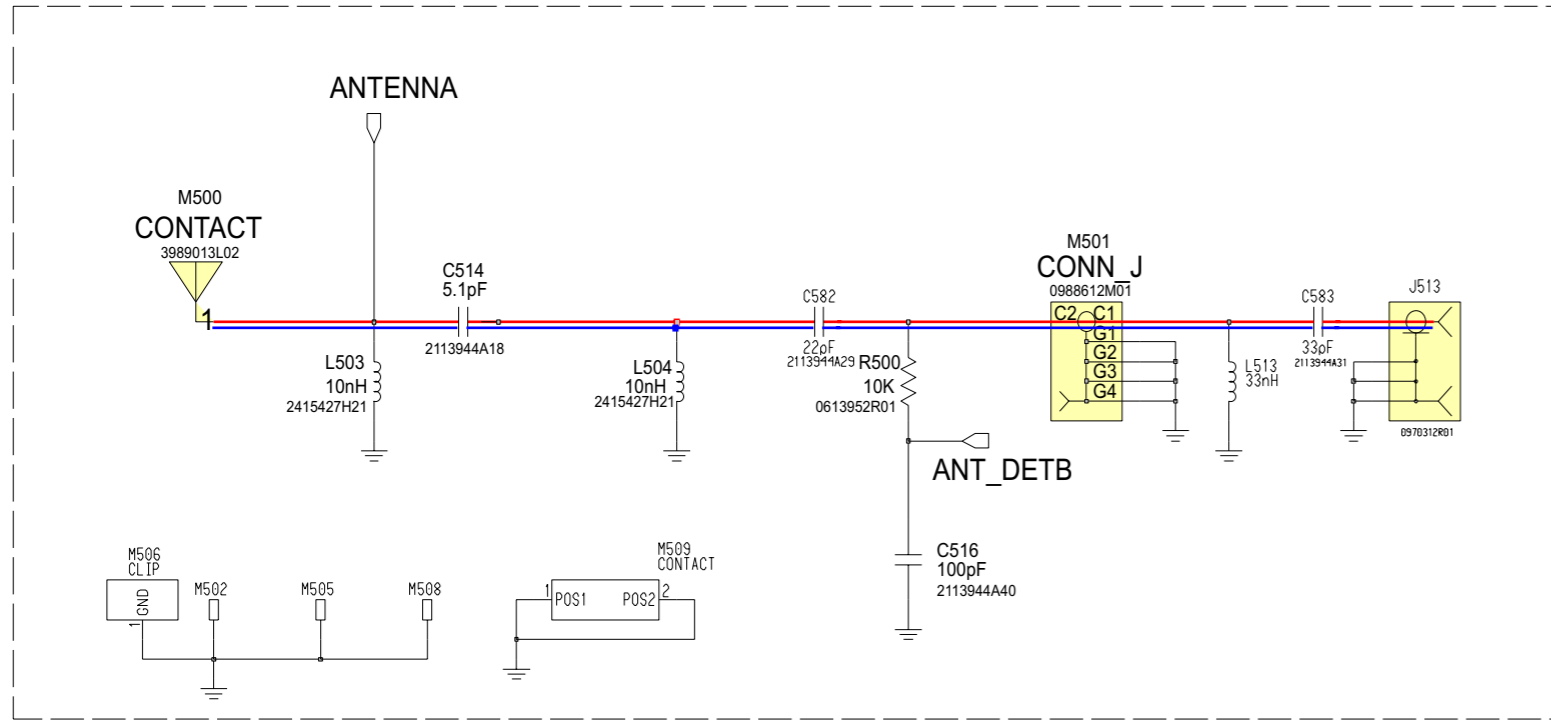

L7i_8471729A01

FORCE FLASH MODE

JTAG TEST POINTS

U800
Neptune LTE
5199185K03
PC29342

L7i_8471729A01

AUL REGULATOR SUPPLIES

Service Engineering & Optimization
Level 3 Authorized

Service, Engineering & Optimization	2006.10.20
Level 3 Schematics	Rev. 1.0
L7i	8471729A01
	Page 2 of 7

GPIOs AND SD INTERFACE

CPU INTERFACE

MAIN DISPLAY

POWER SUPPLIES AND GROUNDS

CAMERA INTERFACE

L7i_8471729A01

L7i_8471729A01

L7i_8471729A01