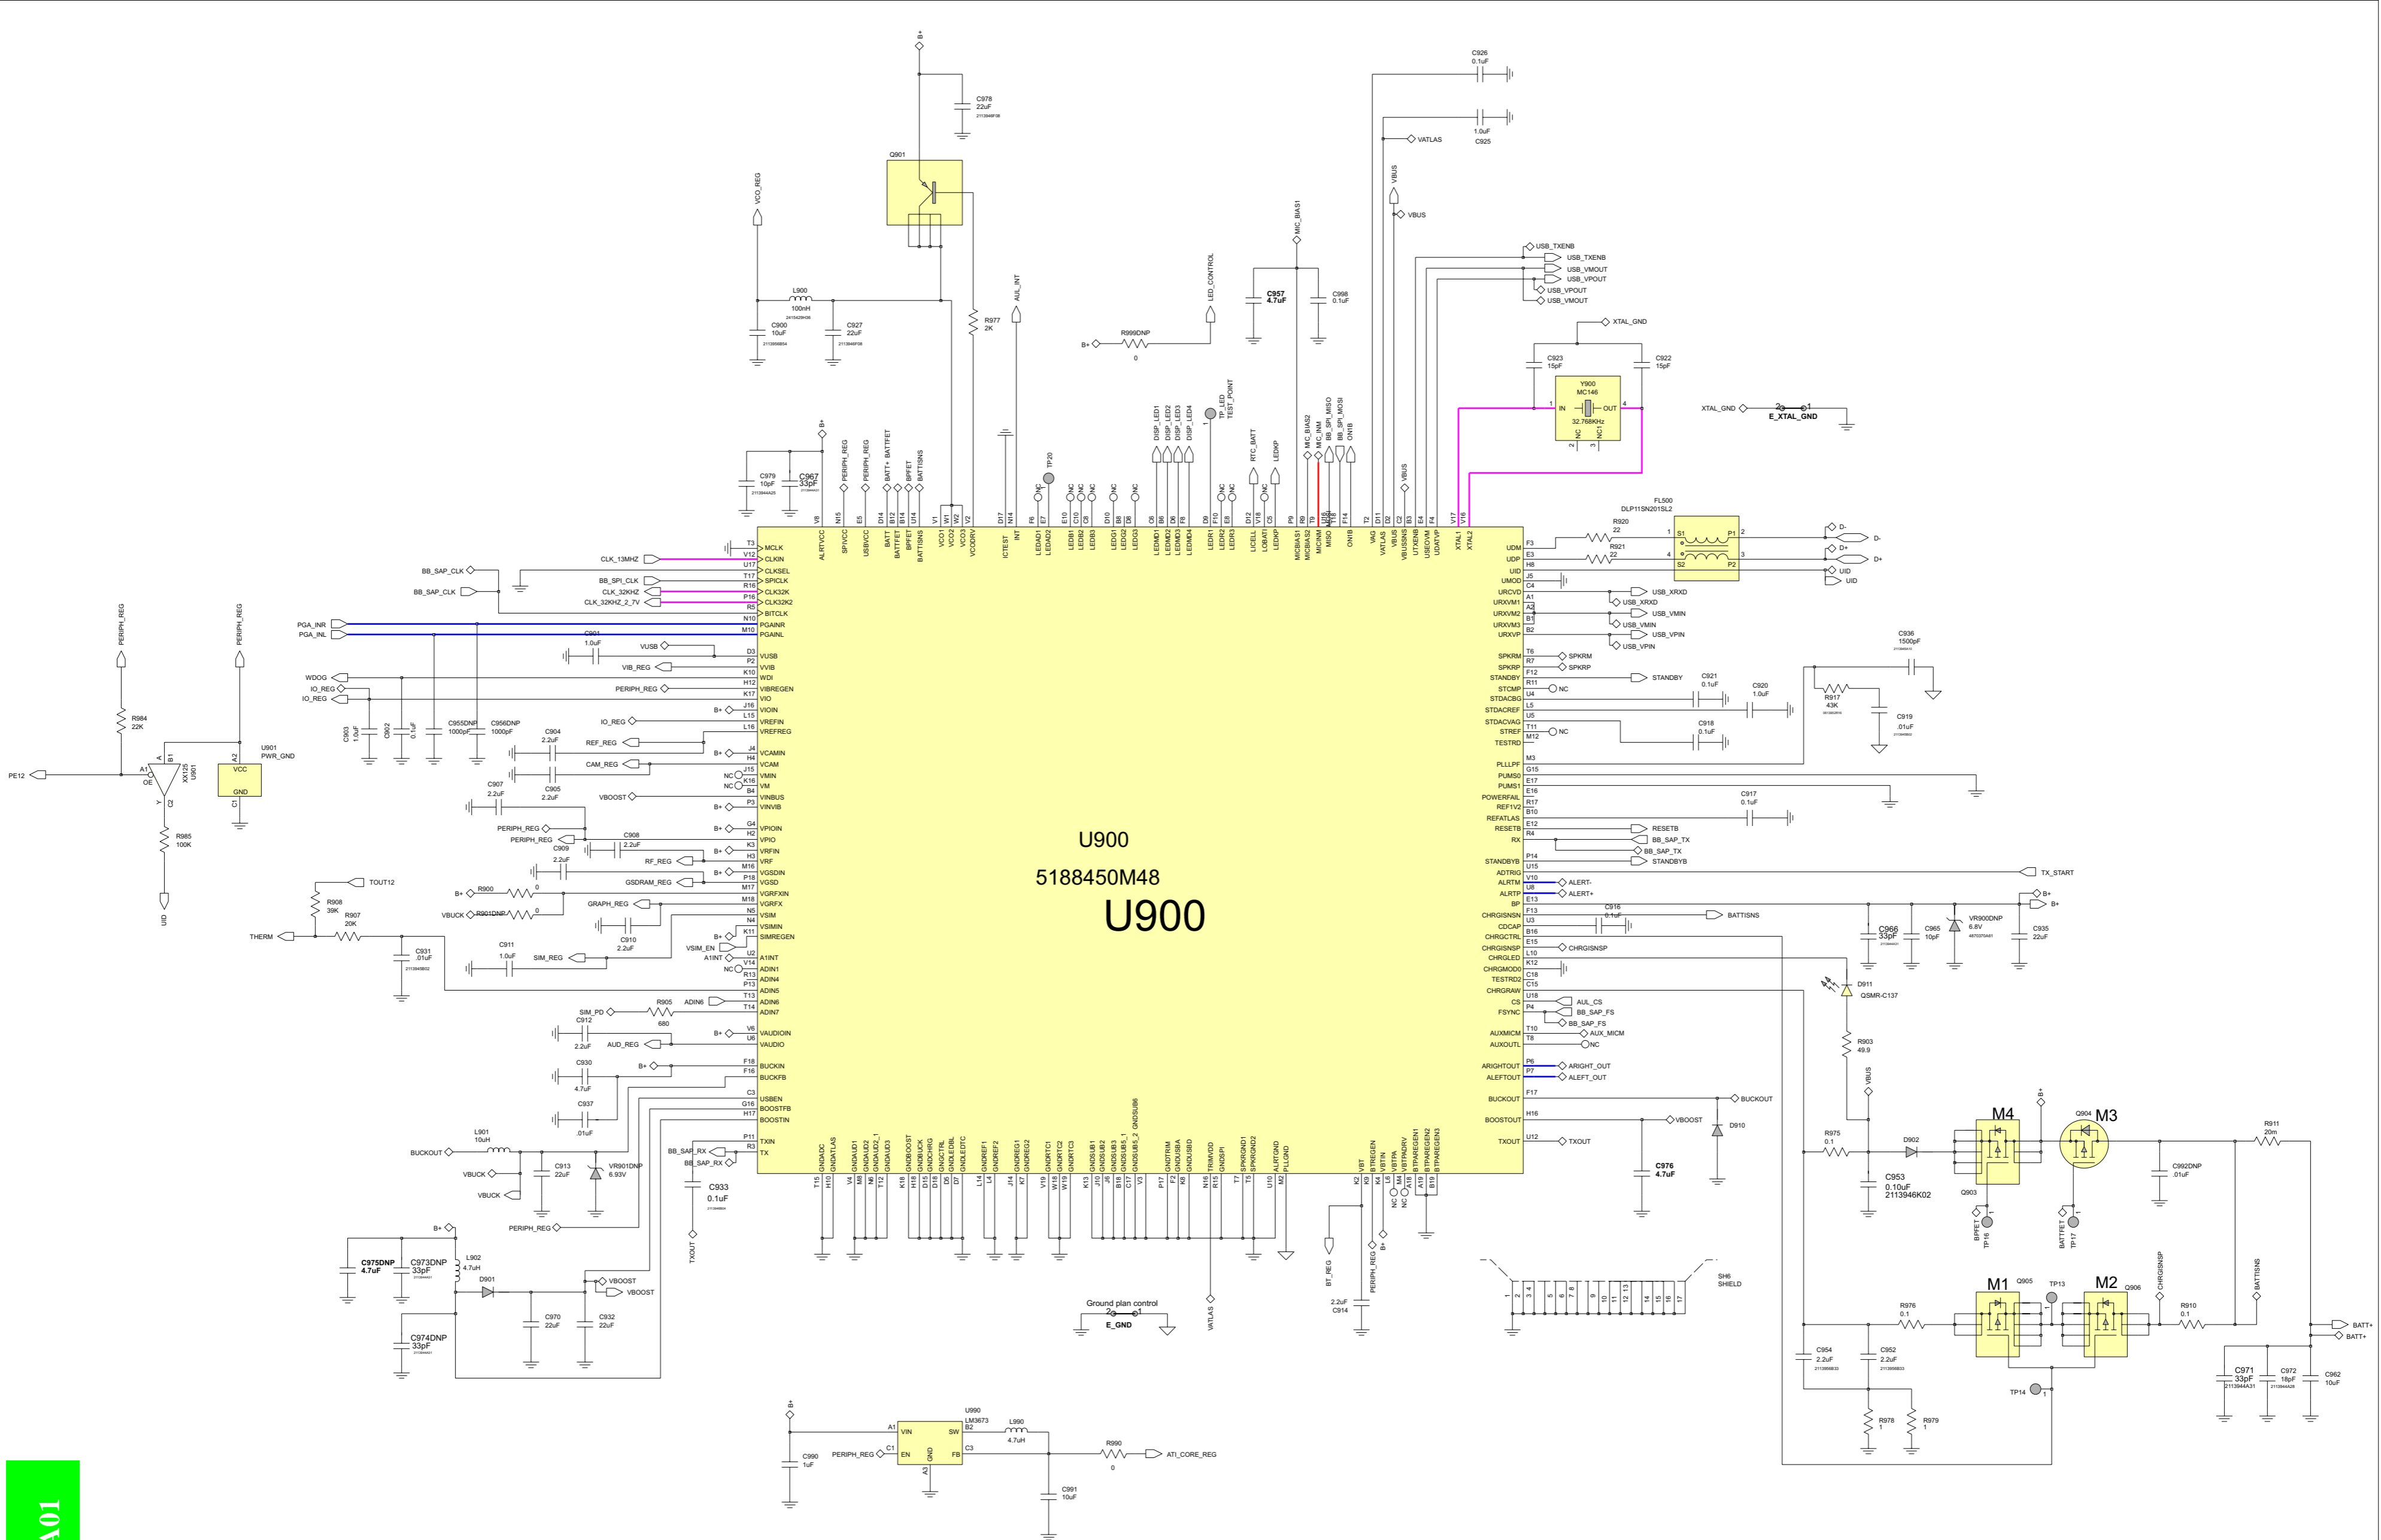

L7i_8471729A01

FORCE FLASH MODE

JTAG TEST POINTS

U800
Neptune LTE
5199185K03
PC29342

L7i_8471729A01

AUL REGULATOR SUPPLIES

Service Engineering & Optimization
Level 3 Authorized

Service, Engineering & Optimization	2006.10.20
Level 3 Schematics	Rev. 1.0
L7i	8471729A01
	Page 2 of 7

GPIOs AND SD INTERFACE

CPU INTERFACE

MAIN DISPLAY

POWER SUPPLIES AND GROUNDS

CAMERA INTERFACE

L7i_8471729A01

L7i_8471729A01

L7i_8471729A01