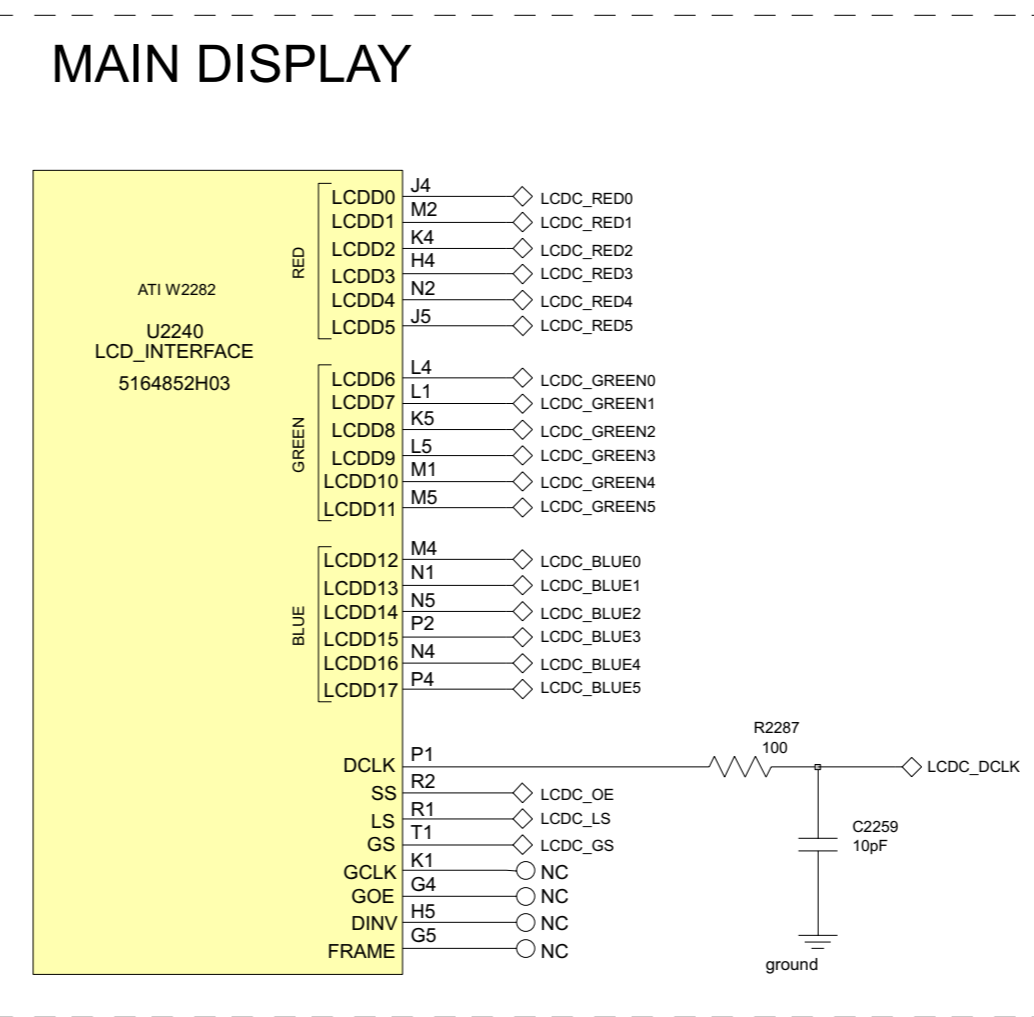

L7i_8471729A01

FORCE FLASH MODE

JTAG TEST POINTS

U800
Neptune LTE
5199185K03
PC29342

L7i_8471729A01

AUL REGULATOR SUPPLIES

Service Engineering & Optimization
Level 3 Authorized

Service, Engineering & Optimization	2006.10.20
Level 3 Schematics	Rev. 1.0
L7i	8471729A01
	Page 2 of 7

GPIOs AND SD INTERFACE

CPU INTERFACE

MAIN DISPLAY

POWER SUPPLIES AND GROUNDS

CAMERA INTERFACE

L7i_8471729A01

L7i_8471729A01

L7i_8471729A01