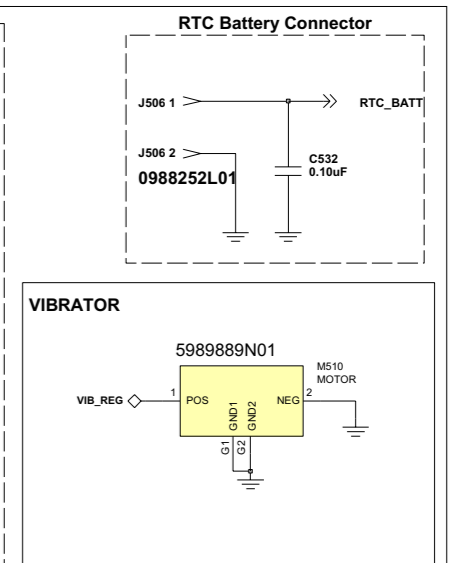

L7i_8471729A01

FORCE FLASH MODE

JTAG TEST POINTS

U800
Neptune LTE
5199185K03
PC29342

L7i_8471729A01

AUL REGULATOR SUPPLIES

Service Engineering & Optimization
Level 3 Authorized

Service, Engineering & Optimization	2006.10.20
Level 3 Schematics	Rev. 1.0
L7i	8471729A01
	Page 2 of 7

GPIOs AND SD INTERFACE

CPU INTERFACE

MAIN DISPLAY

POWER SUPPLIES AND GROUNDS

CAMERA INTERFACE

L7i_8471729A01

L7i_8471729A01

L7i_8471729A01