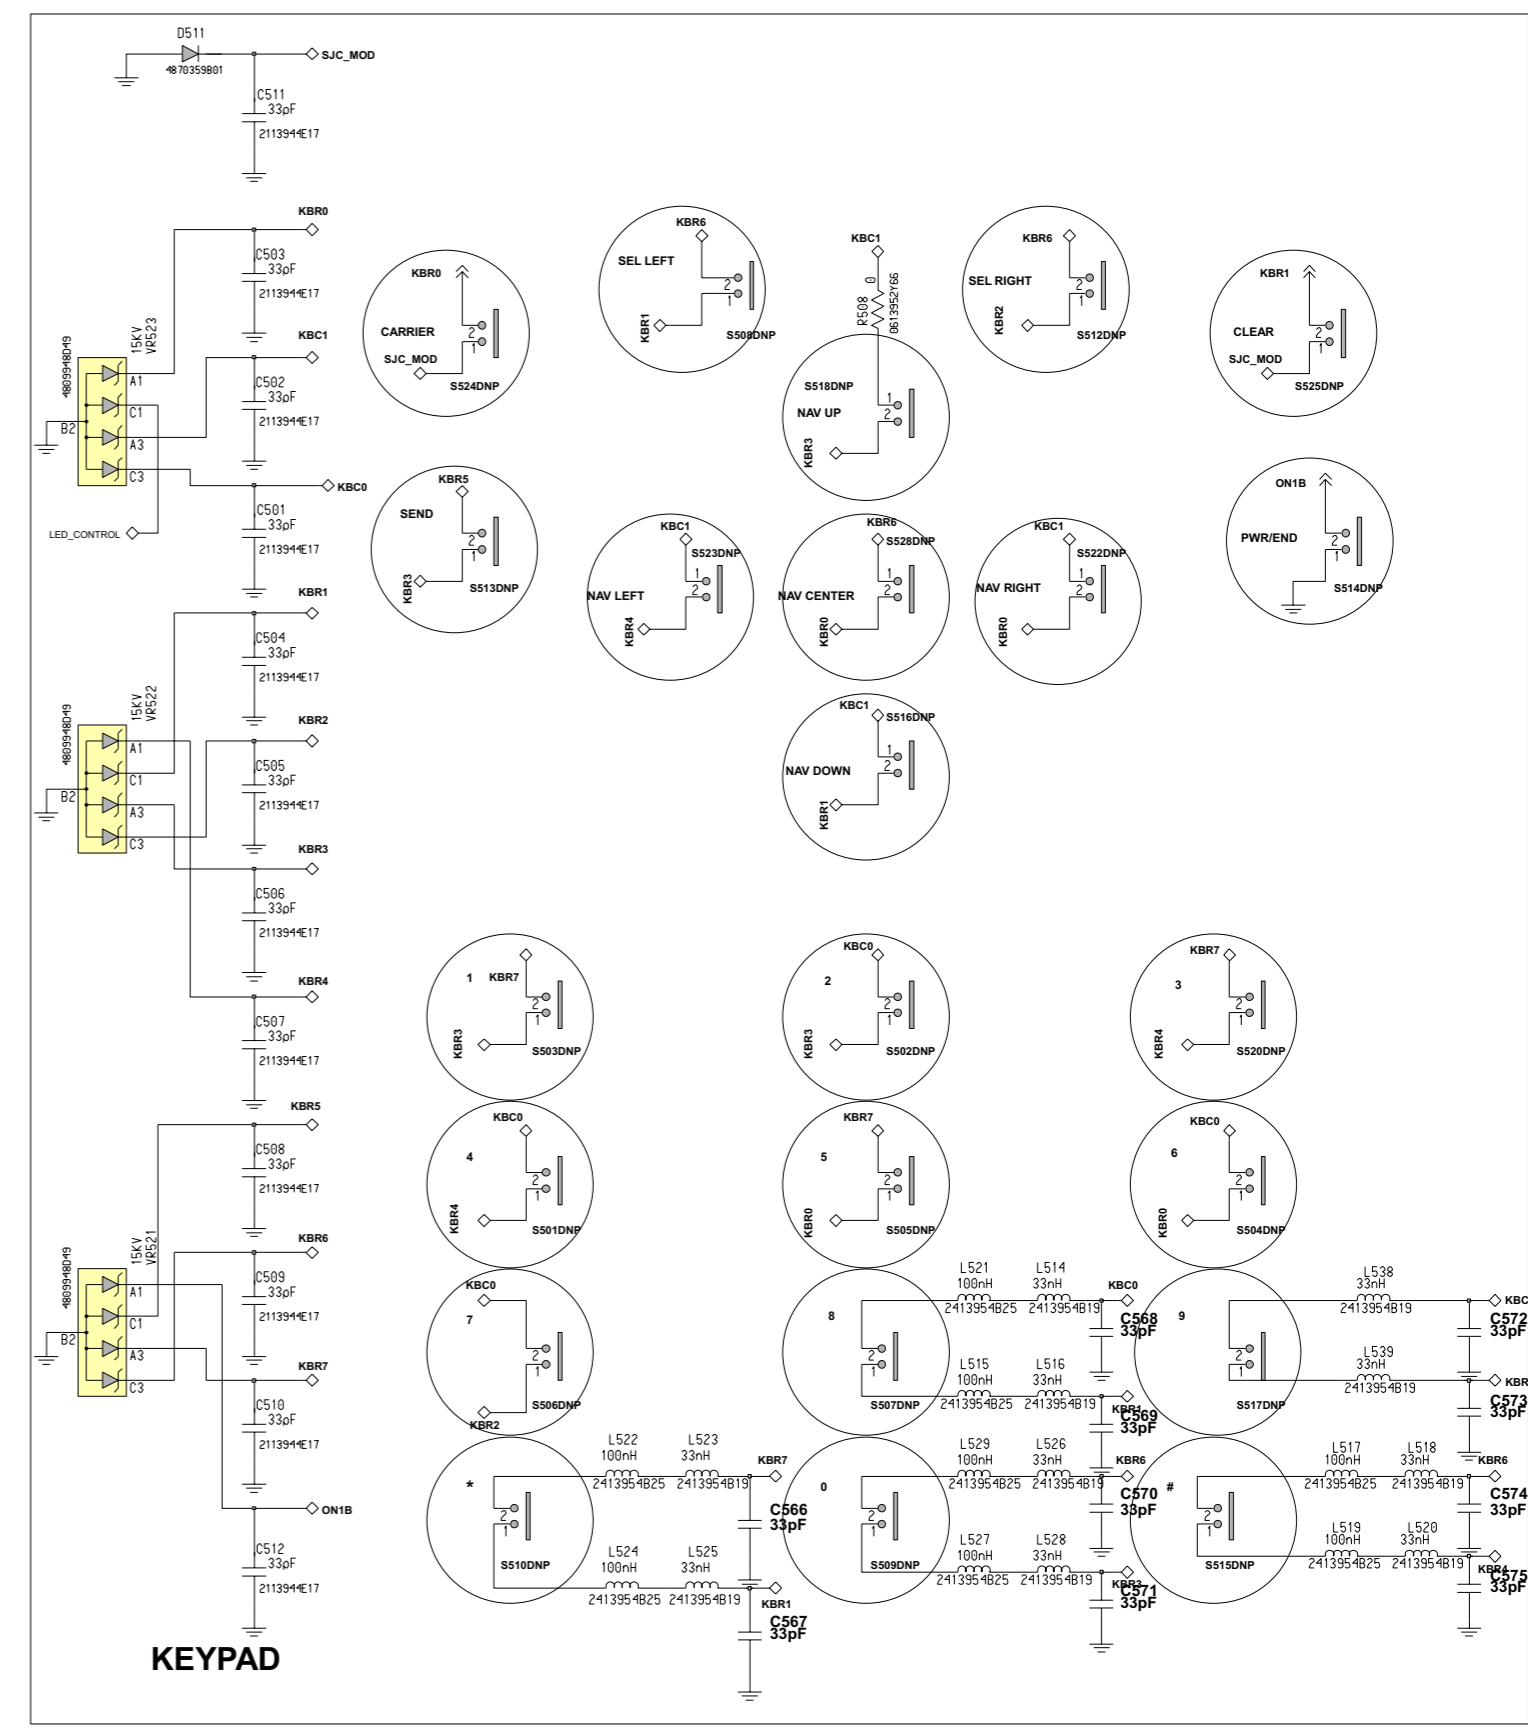

L7i_8471729A01

FORCE FLASH MODE

JTAG TEST POINTS

U800
Neptune LTE
5199185K03
PC29342

L7i_8471729A01

AUL REGULATOR SUPPLIES

Service Engineering & Optimization
Level 3 Authorized

Service, Engineering & Optimization	2006.10.20
Level 3 Schematics	Rev. 1.0
L7i	8471729A01
	Page 2 of 7

GPIOs AND SD INTERFACE

CPU INTERFACE

MAIN DISPLAY

POWER SUPPLIES AND GROUNDS

CAMERA INTERFACE

L7i_8471729A01

L7i_8471729A01

L7i_8471729A01