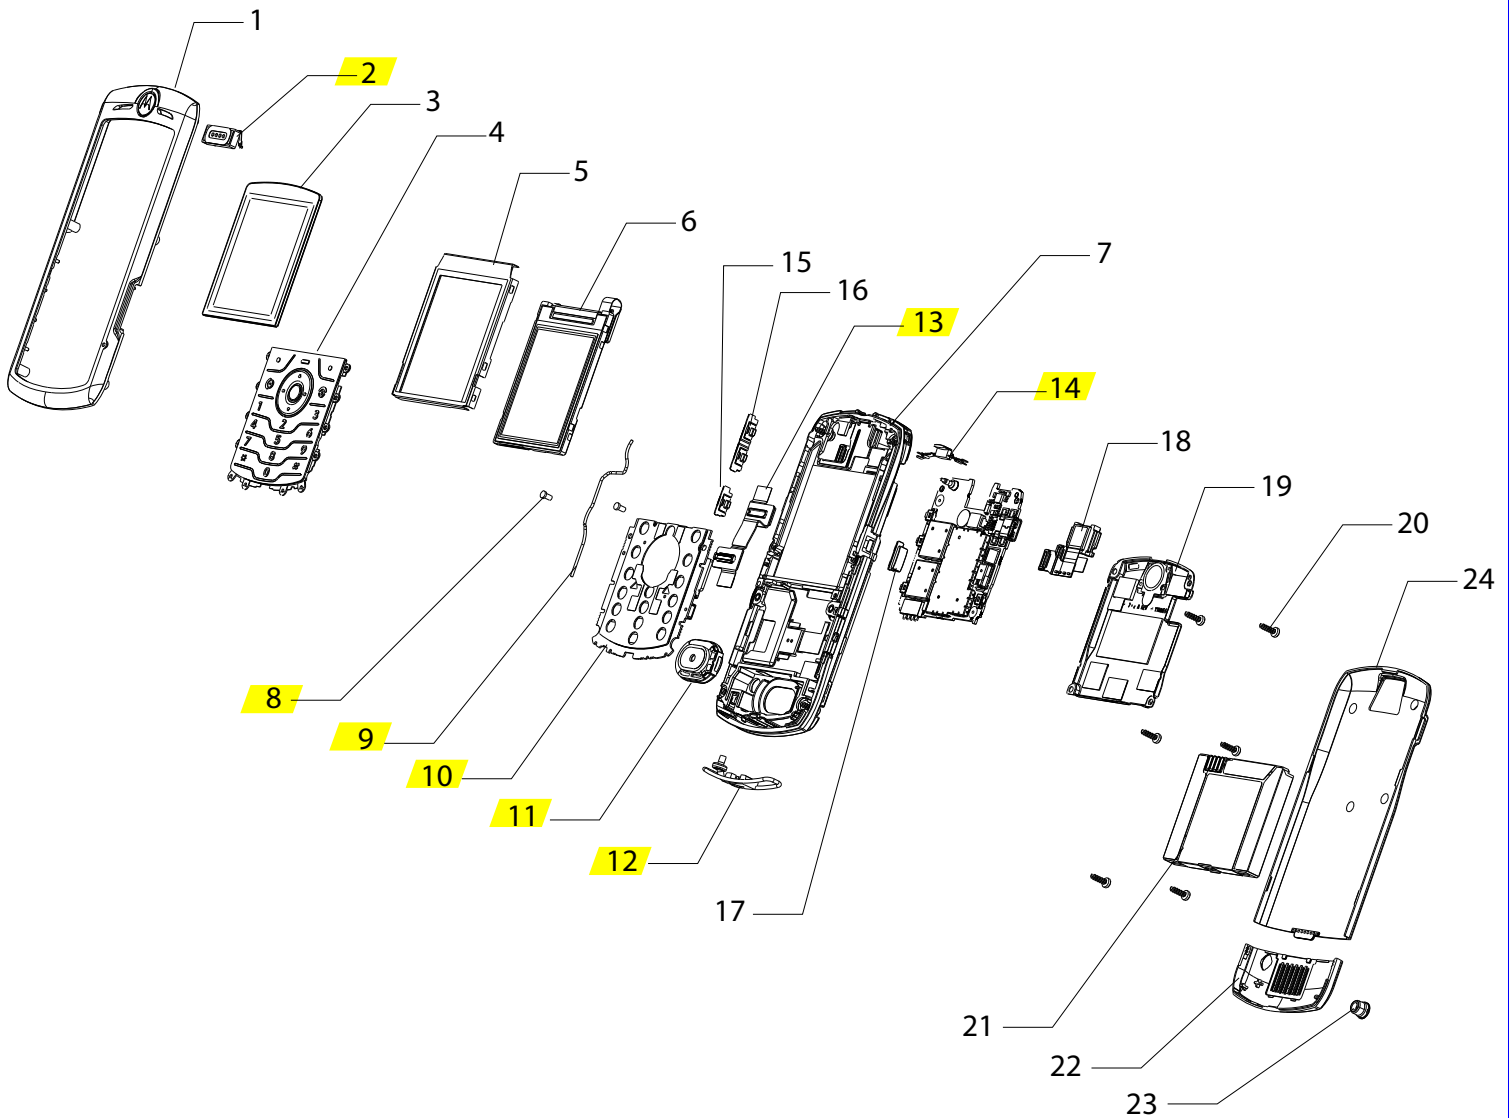

L7 iMode

Item No.	Motorola Part No.	Description	Europe	MEA
1	0170387M07	Front Housing Assy Black	✓	✓
2	→0171289A39	→Speaker	✓	✓
-	→1170314A69	→Adhesive Speaker	✓	✓
3	6171080A04	Lens Main Display	✓	✓
4	3871052A12	Keypad English	✓	✓
5	1303631B10	Bracket Display		
6	7271333A01	Display Assy	✓	✓
7	0103682E02	Rear Housing Assy Black	✓	✓
8	→0371383A01	→Screw M1.6 x 2.8mm	✓	✓
9	→3070338B02	→Cable RF	✓	✓
10	→0103561B11	→Keyboard Assy	✓	✓
11	→0170298Z13	→Alert Speaker	✓	✓
12	→0170298Z26	→Antenna Assy	✓	✓
13	→0170386F06	→Flex Assy	✓	✓
14	→0171310A01	→Latch Battery Door Black	✓	✓
-	→0571084A01	→Cover TransFlash	✓	✓

Item No.	Motorola Part No.	Description	Europe	MEA
15	3871079A01	Button Smart Black	✓	✓
16	3871077A01	Button Volume Black	✓	✓
17	3871099A01	Button Camera Black	✓	✓
18	0103561B08	Camera Assy	✓	✓
19	0103561B04	Chassis	✓	✓
20	0387791L04	Screw K1.5 x 5.75mm	✓	✓
21	SNN5781A	Battery	✓	✓
22	AAHN5593A	Antenna Housing Assy Black	✓	✓
23	0571083A01	Grommet RF Black	✓	✓
24	CFHN9066A	Battery Door Black	✓	✓
-	6087603L02	RTC Battery	✓	✓
-	3271233A20	Label Chassis SIM	✓	✓

Table 1.00

→ = part of assembly

REVISIONS		
European & MEA		2007.07.09
Level 1-2 Parts List		Version 1.1
Product Name:	L7 iMode	
		Page 1 of 2