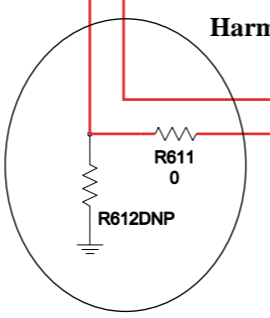

RF Connector

POWER AMPLIFIER

| MODE    | VLOGIC | INPUT CONTROL BITS |     |     |
|---------|--------|--------------------|-----|-----|
|         |        | TX_EN              | BS1 | BS2 |
| STANDBY | 0      | X                  | X   | X   |
| GSM_RX1 | 1      | 0                  | 0   | 0   |
| DCS_RX2 | 1      | 0                  | 0   | 1   |
| DCS_RX3 | 1      | 0                  | 1   | 0   |
| DCS_RX4 | 1      | 0                  | 1   | 1   |
| GSM_TX  | 1      | 1                  | 0   | X   |
| DCS_TX  | 1      | 1                  | 1   | X   |

X means "DON'T CARE"

Harmonic Filter

RF TRANSCEIVER

Attenuator

L6i\_8403594D03