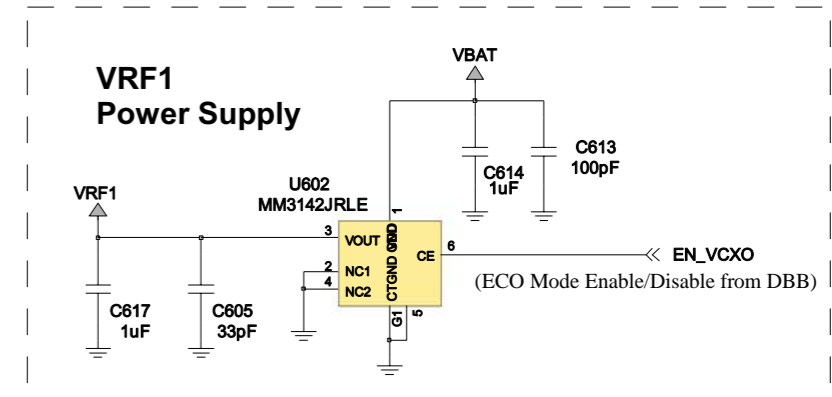

RF Connector

POWER AMPLIFIER

| MODE    | VLOGIC | INPUT CONTROL BITS |     |     |
|---------|--------|--------------------|-----|-----|
|         |        | TX_EN              | BS1 | BS2 |
| STANDBY | 0      | X                  | X   | X   |
| GSM_RX1 | 1      | 0                  | 0   | 0   |
| DCS_RX2 | 1      | 0                  | 0   | 1   |
| DCS_RX3 | 1      | 0                  | 1   | 0   |
| DCS_RX4 | 1      | 0                  | 1   | 1   |
| GSM_TX  | 1      | 1                  | 0   | X   |
| DCS_TX  | 1      | 1                  | 1   | X   |

X means "DON'T CARE"

Harmonic Filter

RF TRANSCEIVER

Attenuator

L6i\_8403594D03