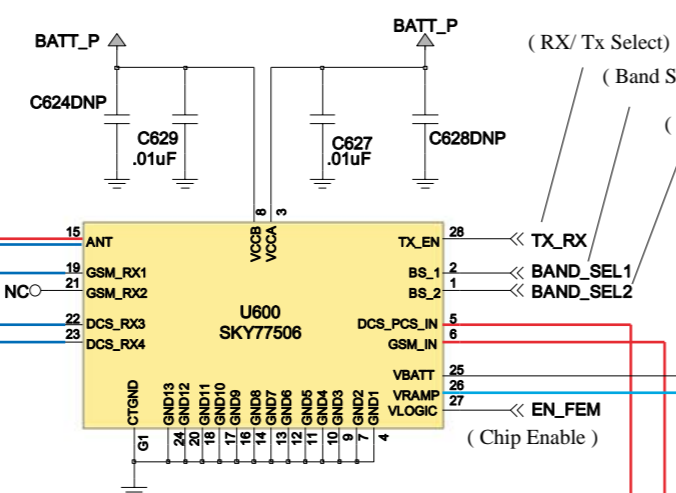

RF Connector

POWER AMPLIFIER

| MODE    | VLOGIC | INPUT CONTROL BITS |     |     |
|---------|--------|--------------------|-----|-----|
|         |        | TX_EN              | BS1 | BS2 |
| STANDBY | 0      | X                  | X   | X   |
| GSM_RX1 | 1      | 0                  | 0   | 0   |
| DCS_RX2 | 1      | 0                  | 0   | 1   |
| DCS_RX3 | 1      | 0                  | 1   | 0   |
| DCS_RX4 | 1      | 0                  | 1   | 1   |
| GSM_TX  | 1      | 1                  | 0   | X   |
| DCS_TX  | 1      | 1                  | 1   | X   |

X means "DON'T CARE"

Harmonic Filter

RF TRANSCEIVER

Attenuator

L6i\_8403594D03