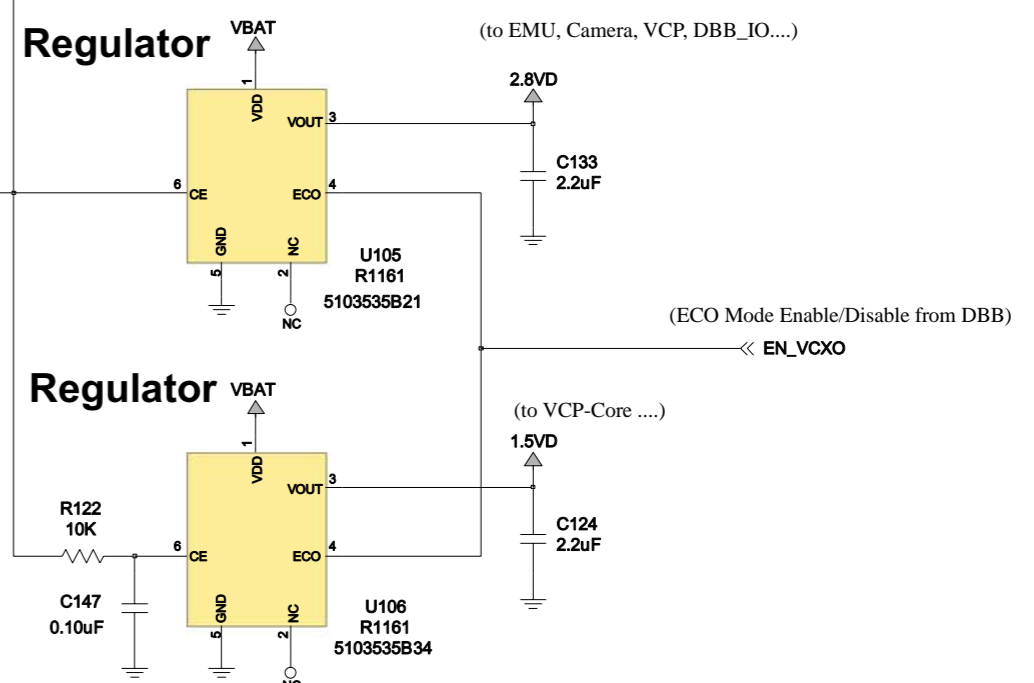

Power Regulator Interface

BACKUP BATTERY

ABB