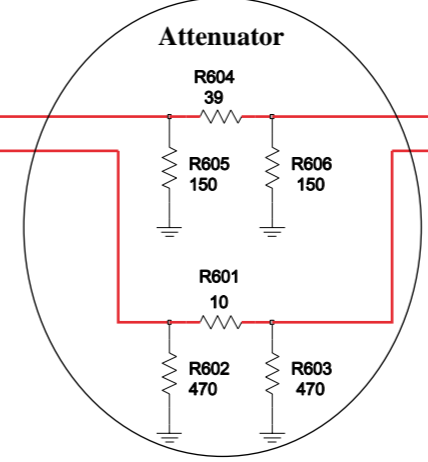

RF Connector

POWER AMPLIFIER

| MODE    | VLOGIC | INPUT CONTROL BITS |     |     |
|---------|--------|--------------------|-----|-----|
|         |        | TX_EN              | BS1 | BS2 |
| STANDBY | 0      | X                  | X   | X   |
| GSM_RX1 | 1      | 0                  | 0   | 0   |
| DCS_RX2 | 1      | 0                  | 0   | 1   |
| DCS_RX3 | 1      | 0                  | 1   | 0   |
| DCS_RX4 | 1      | 0                  | 1   | 1   |
| GSM_TX  | 1      | 1                  | 0   | X   |
| DCS_TX  | 1      | 1                  | 1   | X   |

X means "DON'T CARE"

Harmonic Filter

RF TRANSCEIVER

Attenuator

L6i\_8403594D03