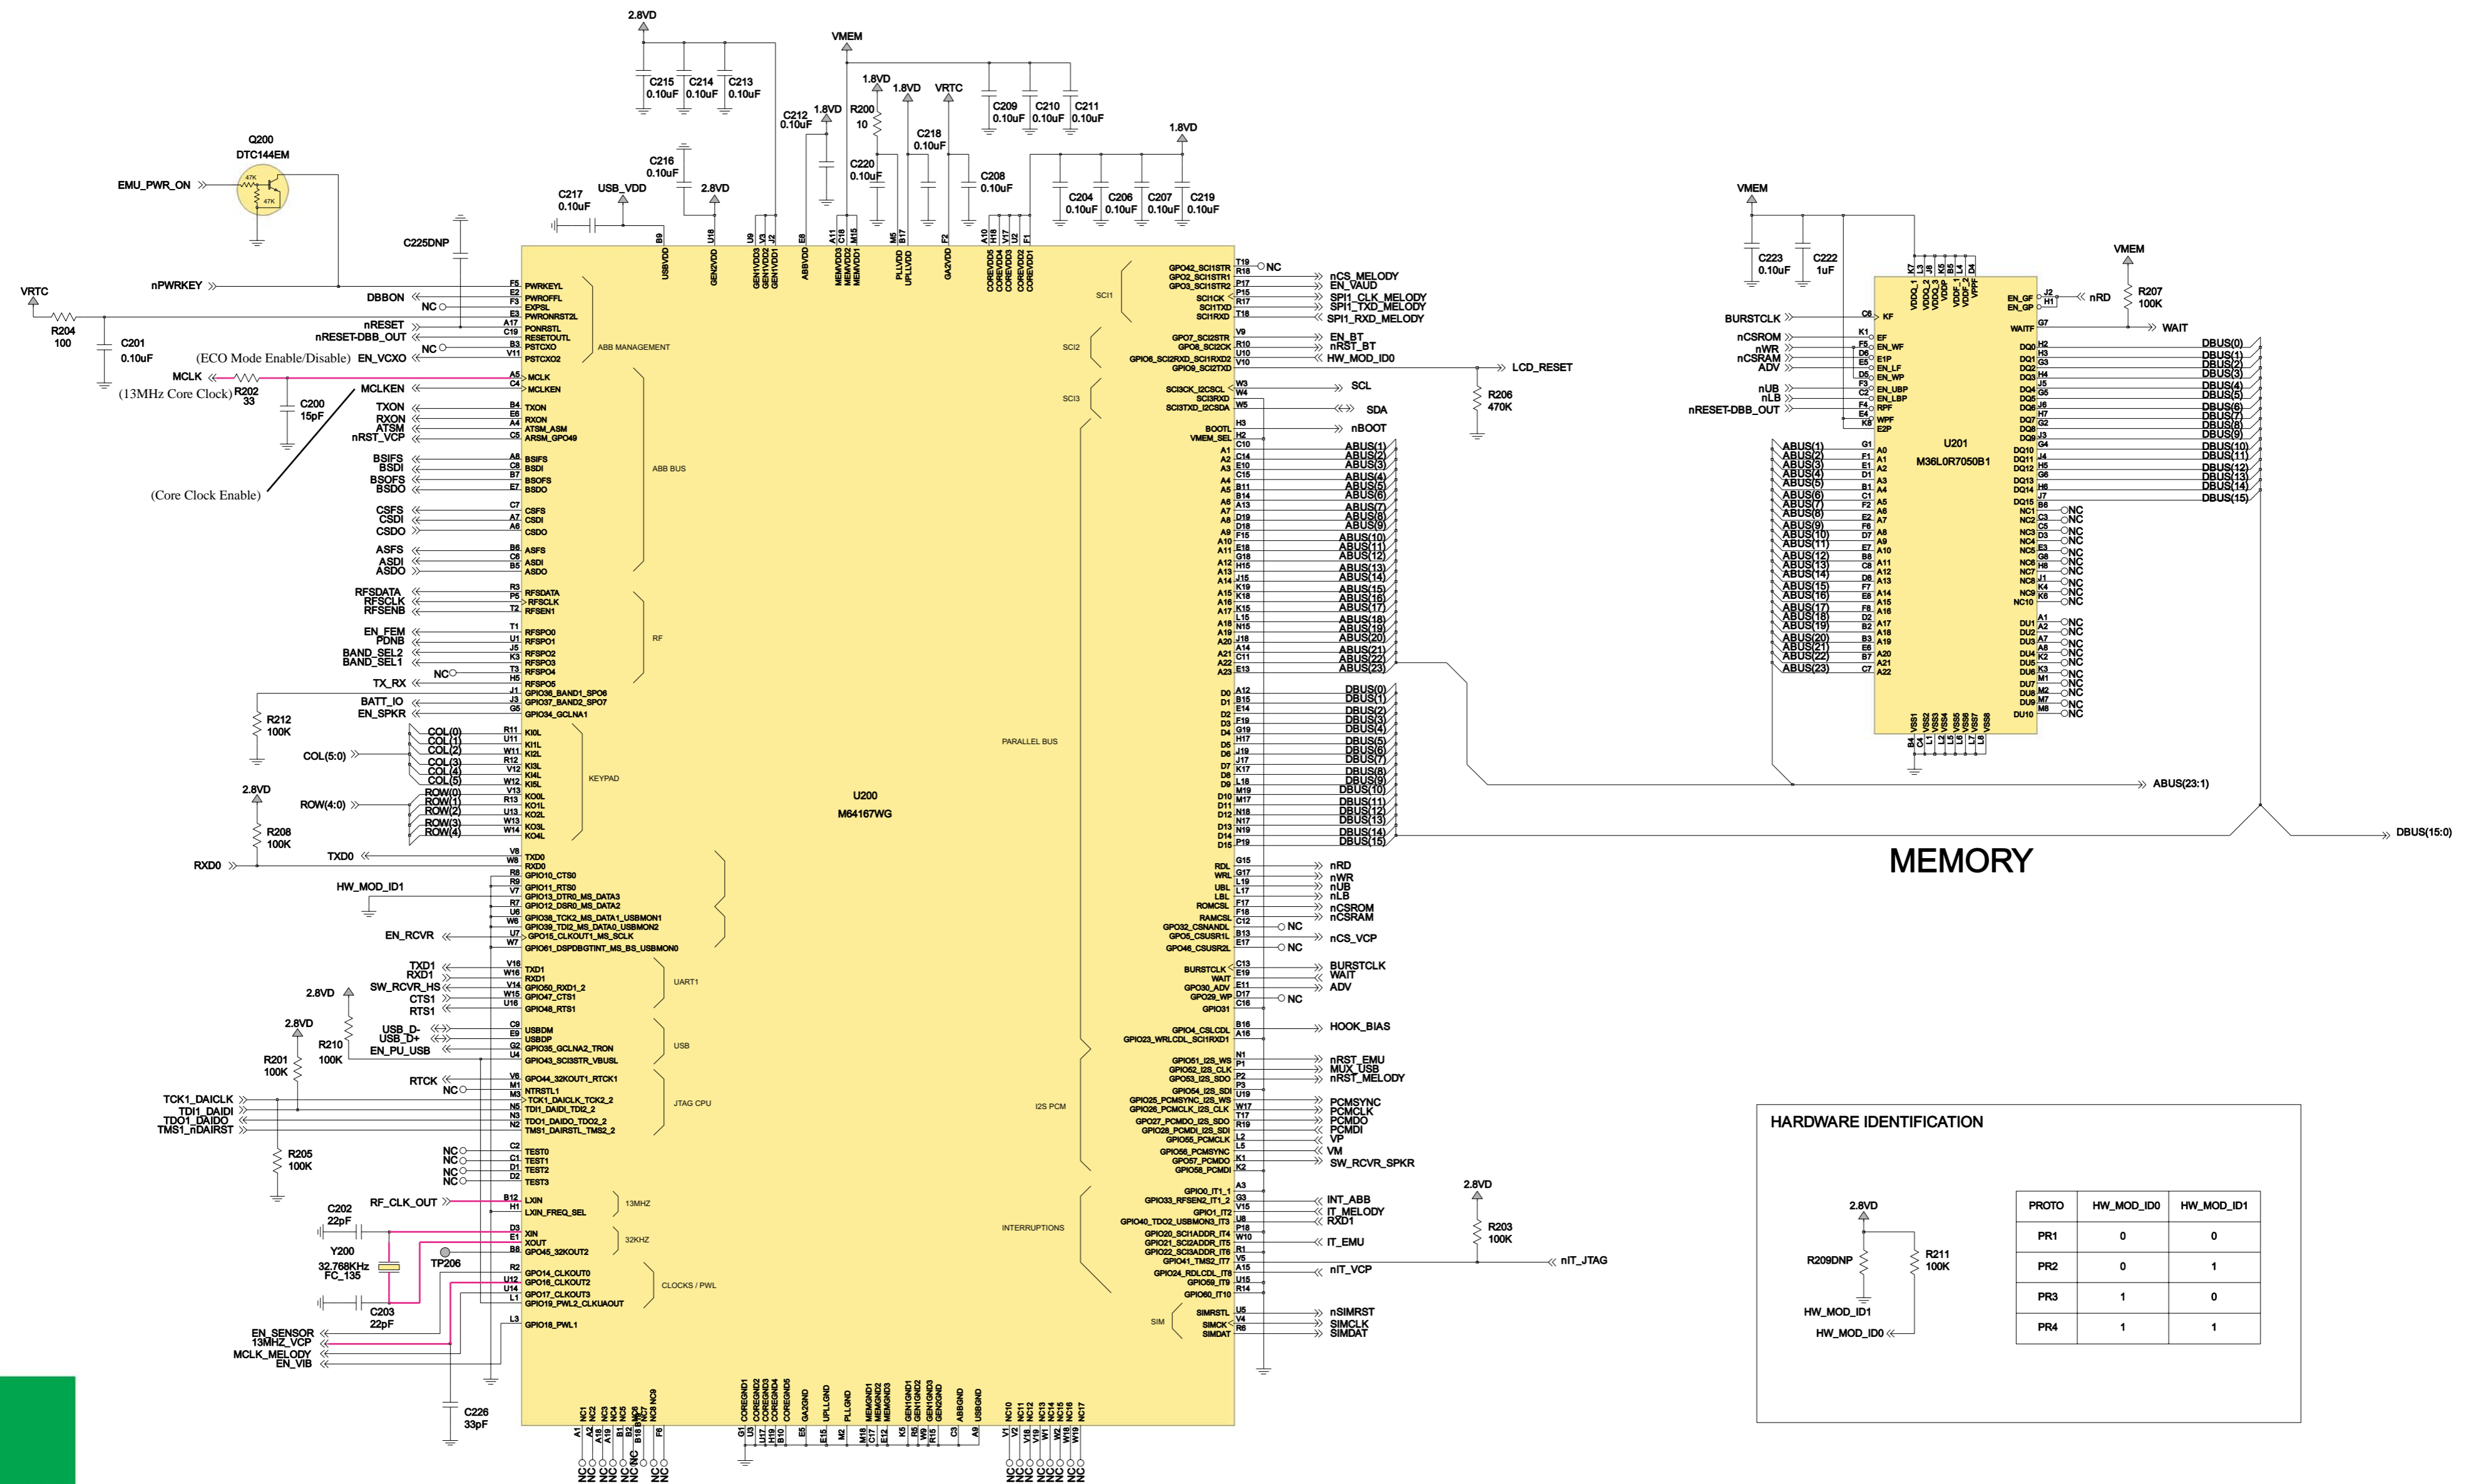

X means "DON'T CARE"

Harmonic Filter

RF TRANSCEIVER

Attenuator

L6i\_8403594D03

# DIGITAL BASEBAND