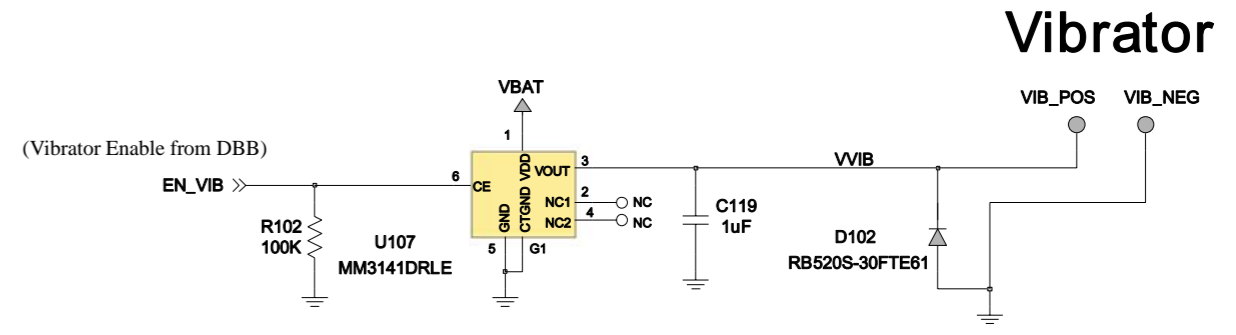

Power Regulator Interface

BACKUP BATTERY

ABB