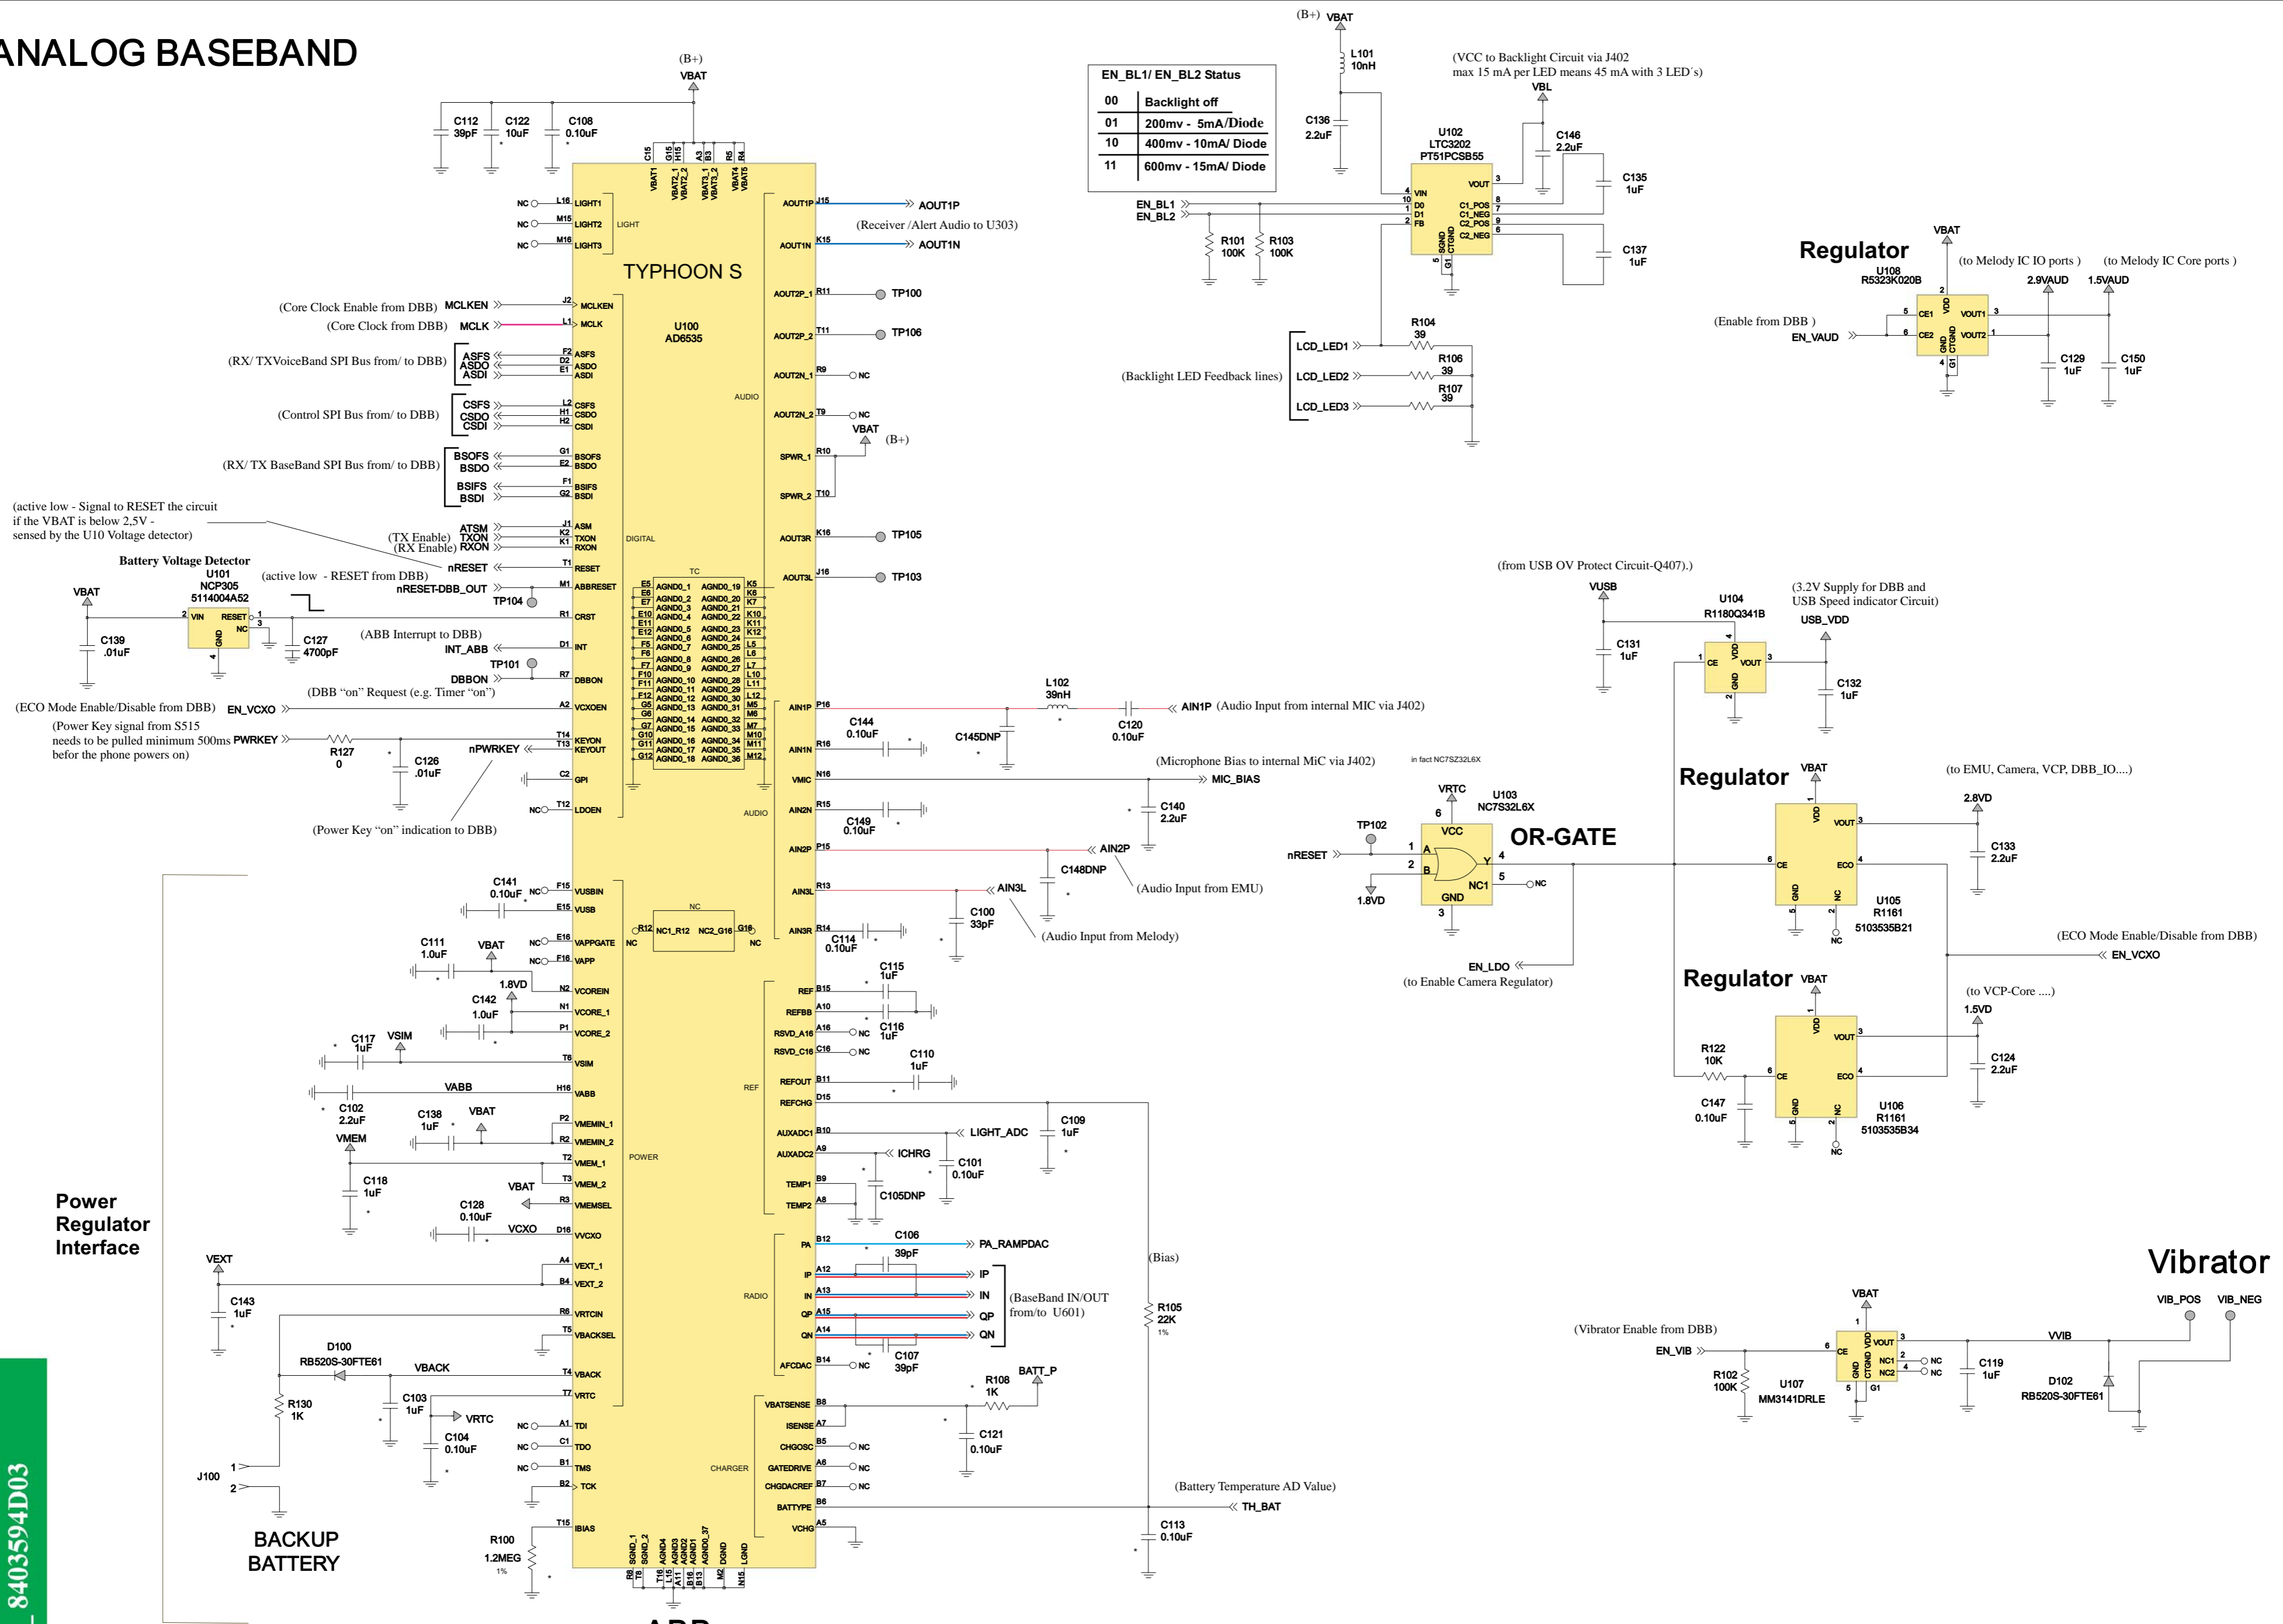

ANALOG BASEBAND

L6i_8403594D03

EN_BL1/ EN_BL2 Status	
00	Backlight off
01	200mv - 5mA/Diode
10	400mv - 10mA/ Diode
11	600mv - 15mA/ Diode