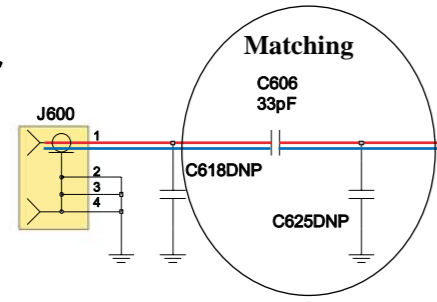

RF Connector

POWER AMPLIFIER

| MODE    | VLOGIC | INPUT CONTROL BITS |     |     |
|---------|--------|--------------------|-----|-----|
|         |        | TX_EN              | BS1 | BS2 |
| STANDBY | 0      | X                  | X   | X   |
| GSM_RX1 | 1      | 0                  | 0   | 0   |
| DCS_RX2 | 1      | 0                  | 0   | 1   |
| DCS_RX3 | 1      | 0                  | 1   | 0   |
| DCS_RX4 | 1      | 0                  | 1   | 1   |
| GSM_TX  | 1      | 1                  | 0   | X   |
| DCS_TX  | 1      | 1                  | 1   | X   |

X means "DON'T CARE"

Harmonic Filter

RF TRANSCEIVER

Attenuator

L6i\_8403594D03