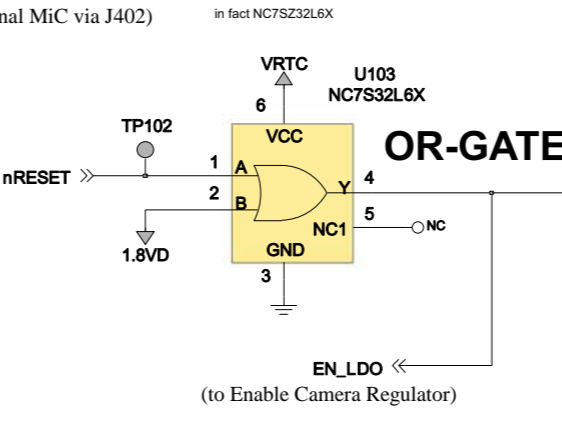

Power Regulator Interface

BACKUP BATTERY

ABB