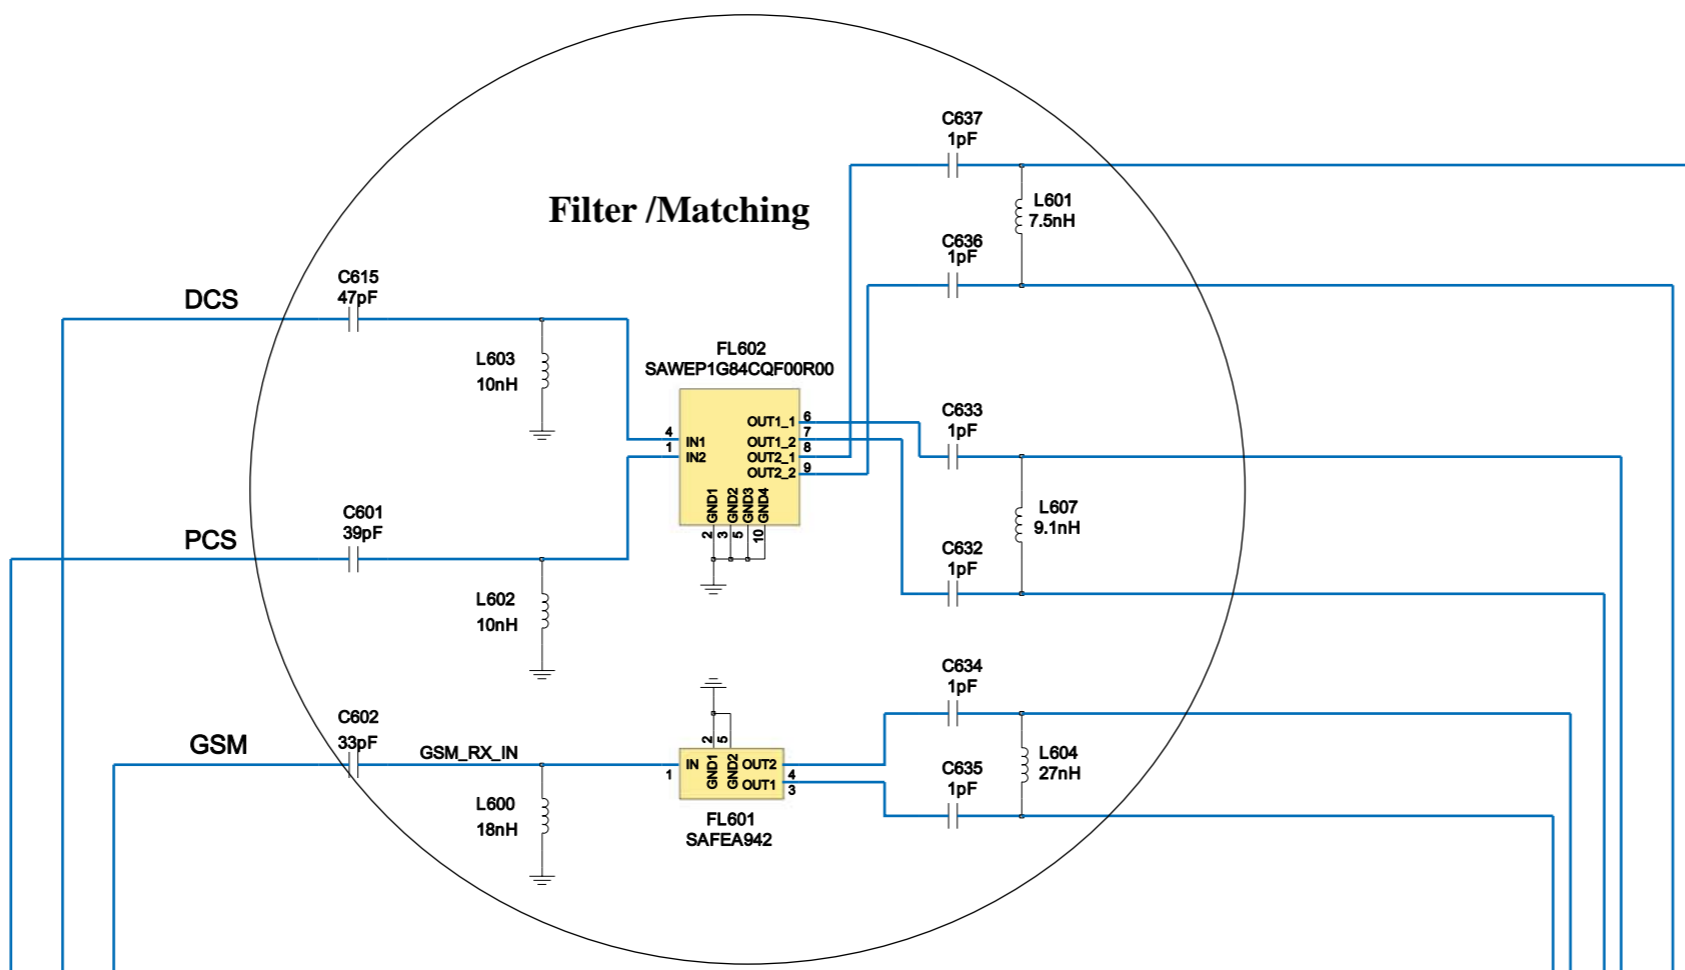

RF Connector

POWER AMPLIFIER

| MODE    | VLOGIC | INPUT CONTROL BITS |     |     |
|---------|--------|--------------------|-----|-----|
|         |        | TX_EN              | BS1 | BS2 |
| STANDBY | 0      | X                  | X   | X   |
| GSM_RX1 | 1      | 0                  | 0   | 0   |
| DCS_RX2 | 1      | 0                  | 0   | 1   |
| DCS_RX3 | 1      | 0                  | 1   | 0   |
| DCS_RX4 | 1      | 0                  | 1   | 1   |
| GSM_TX  | 1      | 1                  | 0   | X   |
| DCS_TX  | 1      | 1                  | 1   | X   |

X means "DON'T CARE"

Harmonic Filter

RF TRANSCEIVER

Attenuator

L6i\_8403594D03