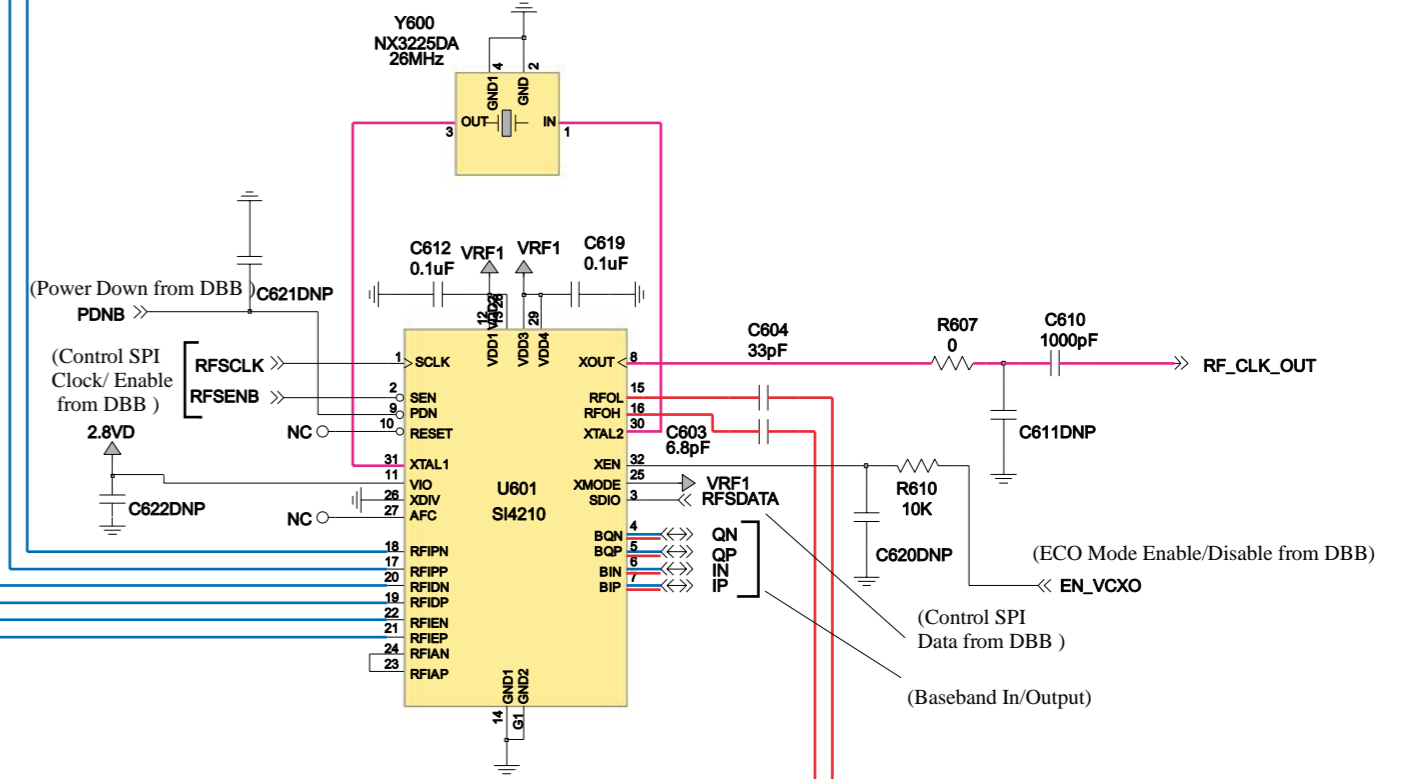

RF Connector

POWER AMPLIFIER

| MODE    | VLOGIC | INPUT CONTROL BITS |     |     |
|---------|--------|--------------------|-----|-----|
|         |        | TX_EN              | BS1 | BS2 |
| STANDBY | 0      | X                  | X   | X   |
| GSM_RX1 | 1      | 0                  | 0   | 0   |
| DCS_RX2 | 1      | 0                  | 0   | 1   |
| DCS_RX3 | 1      | 0                  | 1   | 0   |
| DCS_RX4 | 1      | 0                  | 1   | 1   |
| GSM_TX  | 1      | 1                  | 0   | X   |
| DCS_TX  | 1      | 1                  | 1   | X   |

X means "DON'T CARE"

Harmonic Filter

RF TRANSCEIVER

Attenuator

L6i\_8403594D03