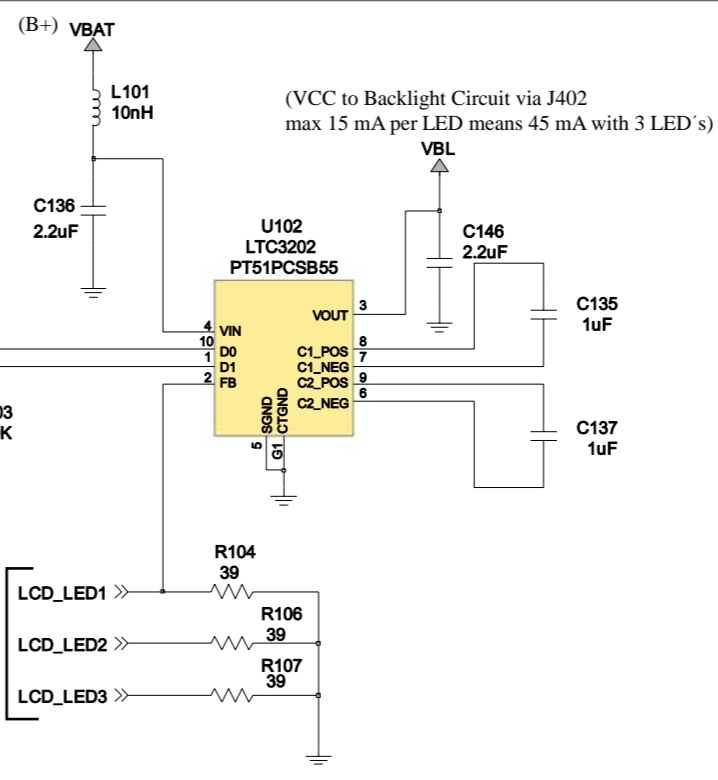

Power Regulator Interface

BACKUP BATTERY

ABB