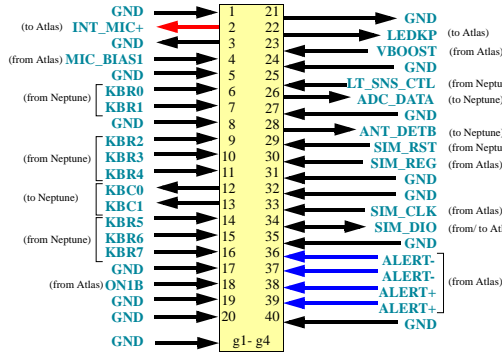

RX MID CHANNELS	TX VCO FRQ. RANGE	TX VCO MID CHANNELS
850: CH 190 -- 881.6	850: 824 - 850MHz	850: CH 190 - 836.6
GSM: CH 62 -- 947.4 MHz	GSM: 890 - 915 MHz	GSM: CH 62 - 902.4MHz
EGSM: CH 37 -- 942.4MHz	EGSM: 880 - 915MHz	EGSM: CH 37 - 897.4MHz
DCS: CH 700 -- 1842.8MHz	DCS: 1710 - 1785MHz	DCS: CH 700 - 1747.8MHz
PCS: CH 661 -- 1960MHz	PCS: 1850 - 1910MHz	PCS: CH 661 - 1880 MHz

Revision Overview
 Rev. 1.0: Initial Block Diagram
 Rev. 1.1: updated Charger logic levels
 Rev. 1.2: Updated Atlas Stereo Codec

GSM SERVICE SUPPORT GROUP	2005.12.15
LEVEL 3 AL Block Diagram	Rev. 1.2
L2_L6	
Michael Mauderer, Alexander Buehler	Page 1of 2

L2_L6

Main Board

KEYBOARD

Main Board Connector J1403

Keyboard Connector J1000

Flexprint - Board to Board

Bluetooth

Earpiece Connector