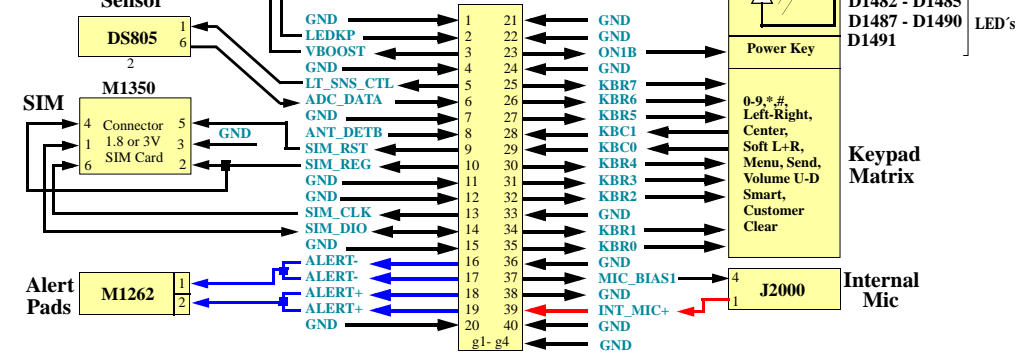

Revision Overview
 Rev. 1.0: Initial Block Diagram
 Rev. 1.1: updated Charger logic levels
 Rev. 1.2: Updated Atlas Stereo Codec

GSM SERVICE SUPPORT GROUP	2005.12.15
LEVEL 3 AL Block Diagram	Rev. 1.2
L2_L6	
Michael Mauderer, Alexander Buehler	Page 1of 2

L2_L6

Main Board

KEYBOARD

Main Board Connector J1403

Keyboard Connector J1000

Flexprint - Board to Board

Bluetooth

Earpiece Connector

Mini USB

Charger and Power-source Control

BATT CONN.

Revision Overview
 Rev. 1.0: Initial Block Diagram
 Rev. 1.1: updated Charger logic levels
 Rev. 1.2: Updated Atlas Stereo Codec

L2_L6

GSM SERVICE SUPPORT GROUP	2005.12.15
LEVEL 3 AL Block Diagram	Rev. 1.2
L2_L6	
Michael Mauderer, Alexander Buchler	Page 1of 2