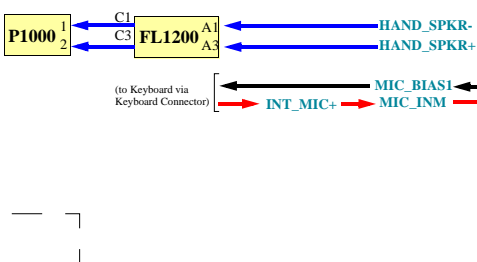

Revision Overview
 Rev. 1.0: Initial Block Diagram
 Rev. 1.1: updated Charger logic levels
 Rev. 1.2: Updated Atlas Stereo Codec

GSM SERVICE SUPPORT GROUP	2005.12.15
LEVEL 3 AL Block Diagram	Rev. 1.2
L2_L6	
Michael Mauderer, Alexander Buehler	Page 1of 2

L2_L6

Main Board

KEYBOARD

Main Board Connector J1403

Keyboard Connector J1000

Flexprint - Board to Board

Bluetooth

Earpiece Connector

Mini USB

Charger and Power-source Control

BATT CONN.

Revision Overview
 Rev. 1.0: Initial Block Diagram
 Rev. 1.1: updated Charger logic levels
 Rev. 1.2: Updated Atlas Stereo Codec

L2_L6

GSM SERVICE SUPPORT GROUP	2005.12.15
LEVEL 3 AL Block Diagram	Rev. 1.2
L2_L6	
Michael Mauderer, Alexander Buchler	Page 1of 2