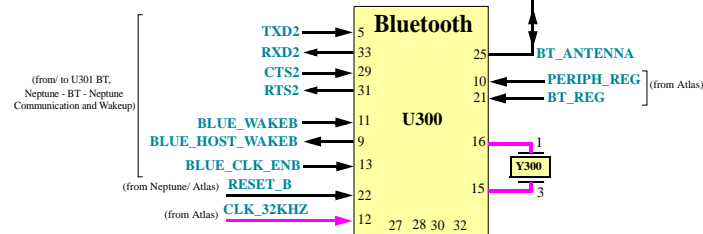

L2_L6

Main Board

KEYBOARD

Main Board Connector J1403

Keyboard Connector J1000

Flexprint - Board to Board

Bluetooth

Earpiece Connector

Mini USB

Charger and Power-source Control

BATT CONN.

Revision Overview
 Rev. 1.0: Initial Block Diagram
 Rev. 1.1: updated Charger logic levels
 Rev. 1.2: Updated Atlas Stereo Codec

L2_L6

GSM SERVICE SUPPORT GROUP	2005.12.15
LEVEL 3 AL Block Diagram	Rev. 1.2
L2_L6	
Michael Mauderer, Alexander Buchler	Page 1of 2