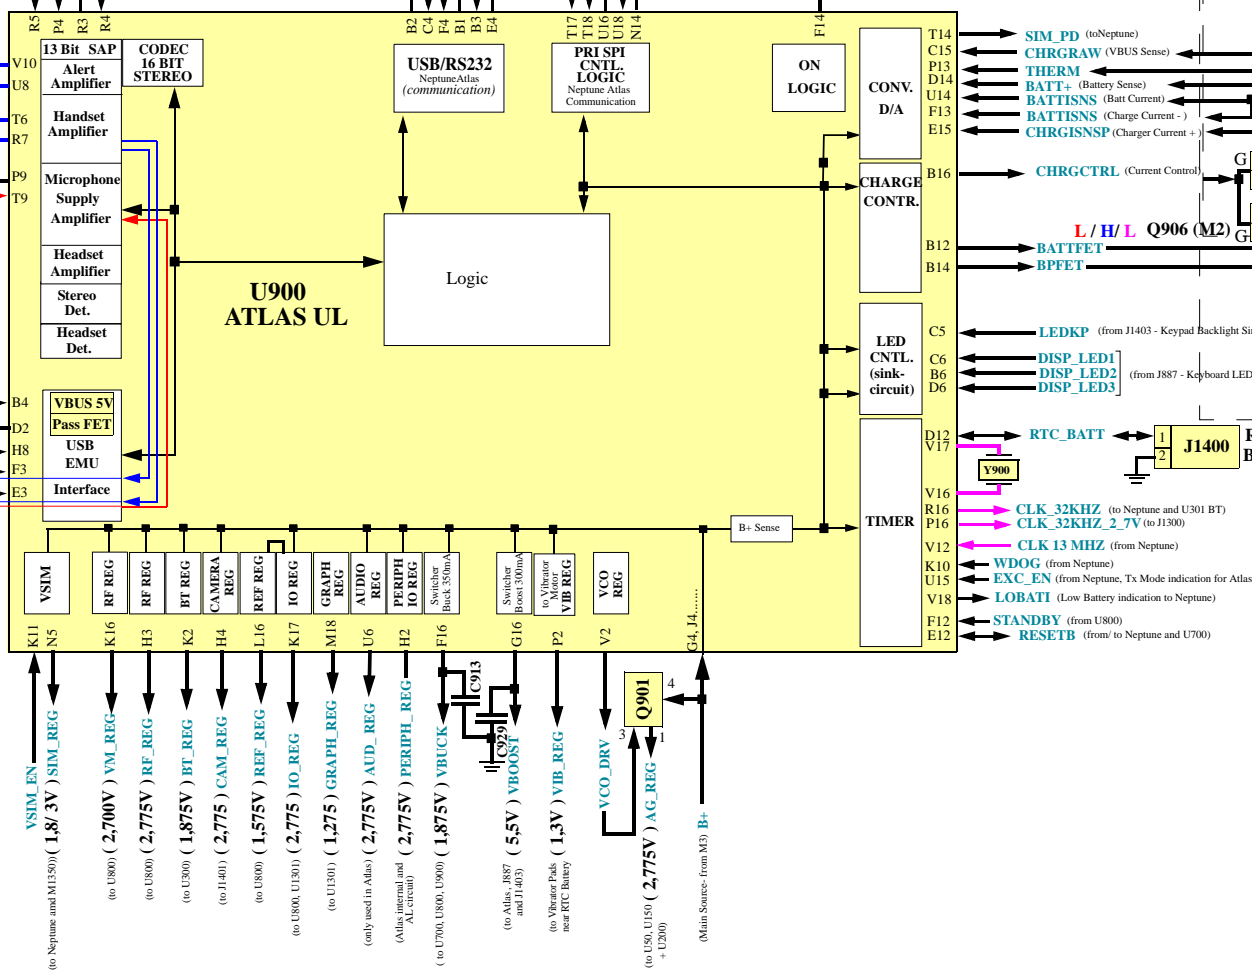

L2_L6

Main Board

KEYBOARD

Main Board Connector J1403

Keyboard Connector J1000

Flexprint - Board to Board

Bluetooth

Earpiece Connector

Mini USB

Charger and Power-source Control

BATT CONN.

Revision Overview
 Rev. 1.0: Initial Block Diagram
 Rev. 1.1: updated Charger logic levels
 Rev. 1.2: Updated Atlas Stereo Codec

L2_L6

GSM SERVICE SUPPORT GROUP	2005.12.15
LEVEL 3 AL Block Diagram	Rev. 1.2
L2_L6	
Michael Mauderer, Alexander Buchler	Page 1of 2