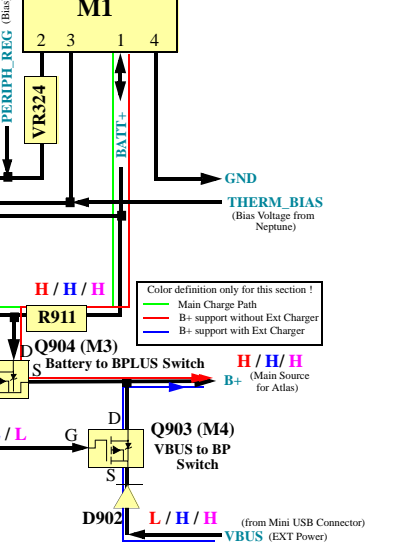

L2_L6

Main Board

KEYBOARD

Main Board Connector J1403

Keyboard Connector J1000

Flexprint - Board to Board

Bluetooth

Earpiece Connector

Mini USB

Charger and Power-source Control

BATT CONN.

Revision Overview
 Rev. 1.0: Initial Block Diagram
 Rev. 1.1: updated Charger logic levels
 Rev. 1.2: Updated Atlas Stereo Codec

L2_L6

GSM SERVICE SUPPORT GROUP	2005.12.15
LEVEL 3 AL Block Diagram	Rev. 1.2
L2_L6	
Michael Mauderer, Alexander Buchler	Page 1of 2