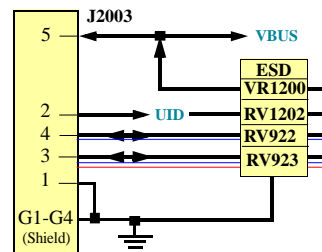

L2_L6

Main Board

KEYBOARD

Main Board Connector J1403

Keyboard Connector J1000

Flexprint - Board to Board

Bluetooth

Earpiece Connector

Mini USB

Charger and Power-source Control

BATT CONN.

Revision Overview
 Rev. 1.0: Initial Block Diagram
 Rev. 1.1: updated Charger logic levels
 Rev. 1.2: Updated Atlas Stereo Codec

L2_L6

GSM SERVICE SUPPORT GROUP	2005.12.15
LEVEL 3 AL Block Diagram	Rev. 1.2
L2_L6	
Michael Mauderer, Alexander Buchler	Page 1of 2