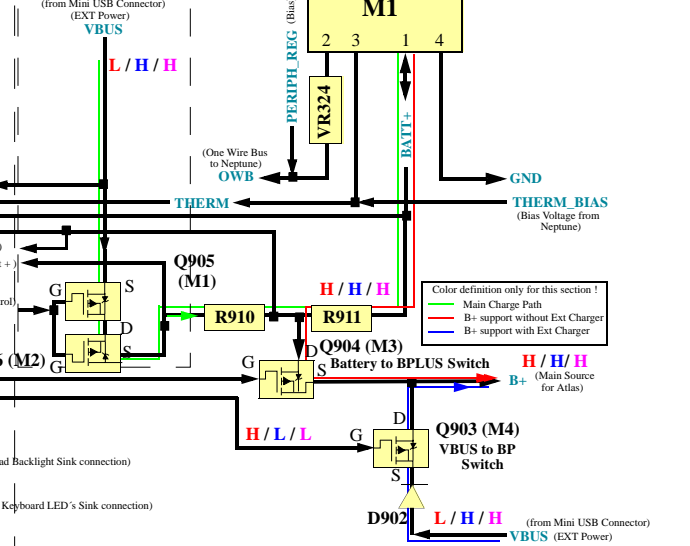

L2_L6

Main Board

KEYBOARD

Main Board Connector J1403

Keyboard Connector J1000

Flexprint - Board to Board

Bluetooth

Earpiece Connector

Mini USB

Charger and Power-source Control

BATT CONN.

Revision Overview
 Rev. 1.0: Initial Block Diagram
 Rev. 1.1: updated Charger logic levels
 Rev. 1.2: Updated Atlas Stereo Codec

L2_L6

GSM SERVICE SUPPORT GROUP	2005.12.15
LEVEL 3 AL Block Diagram	Rev. 1.2
L2_L6	
Michael Mauderer, Alexander Buchler	Page 1of 2