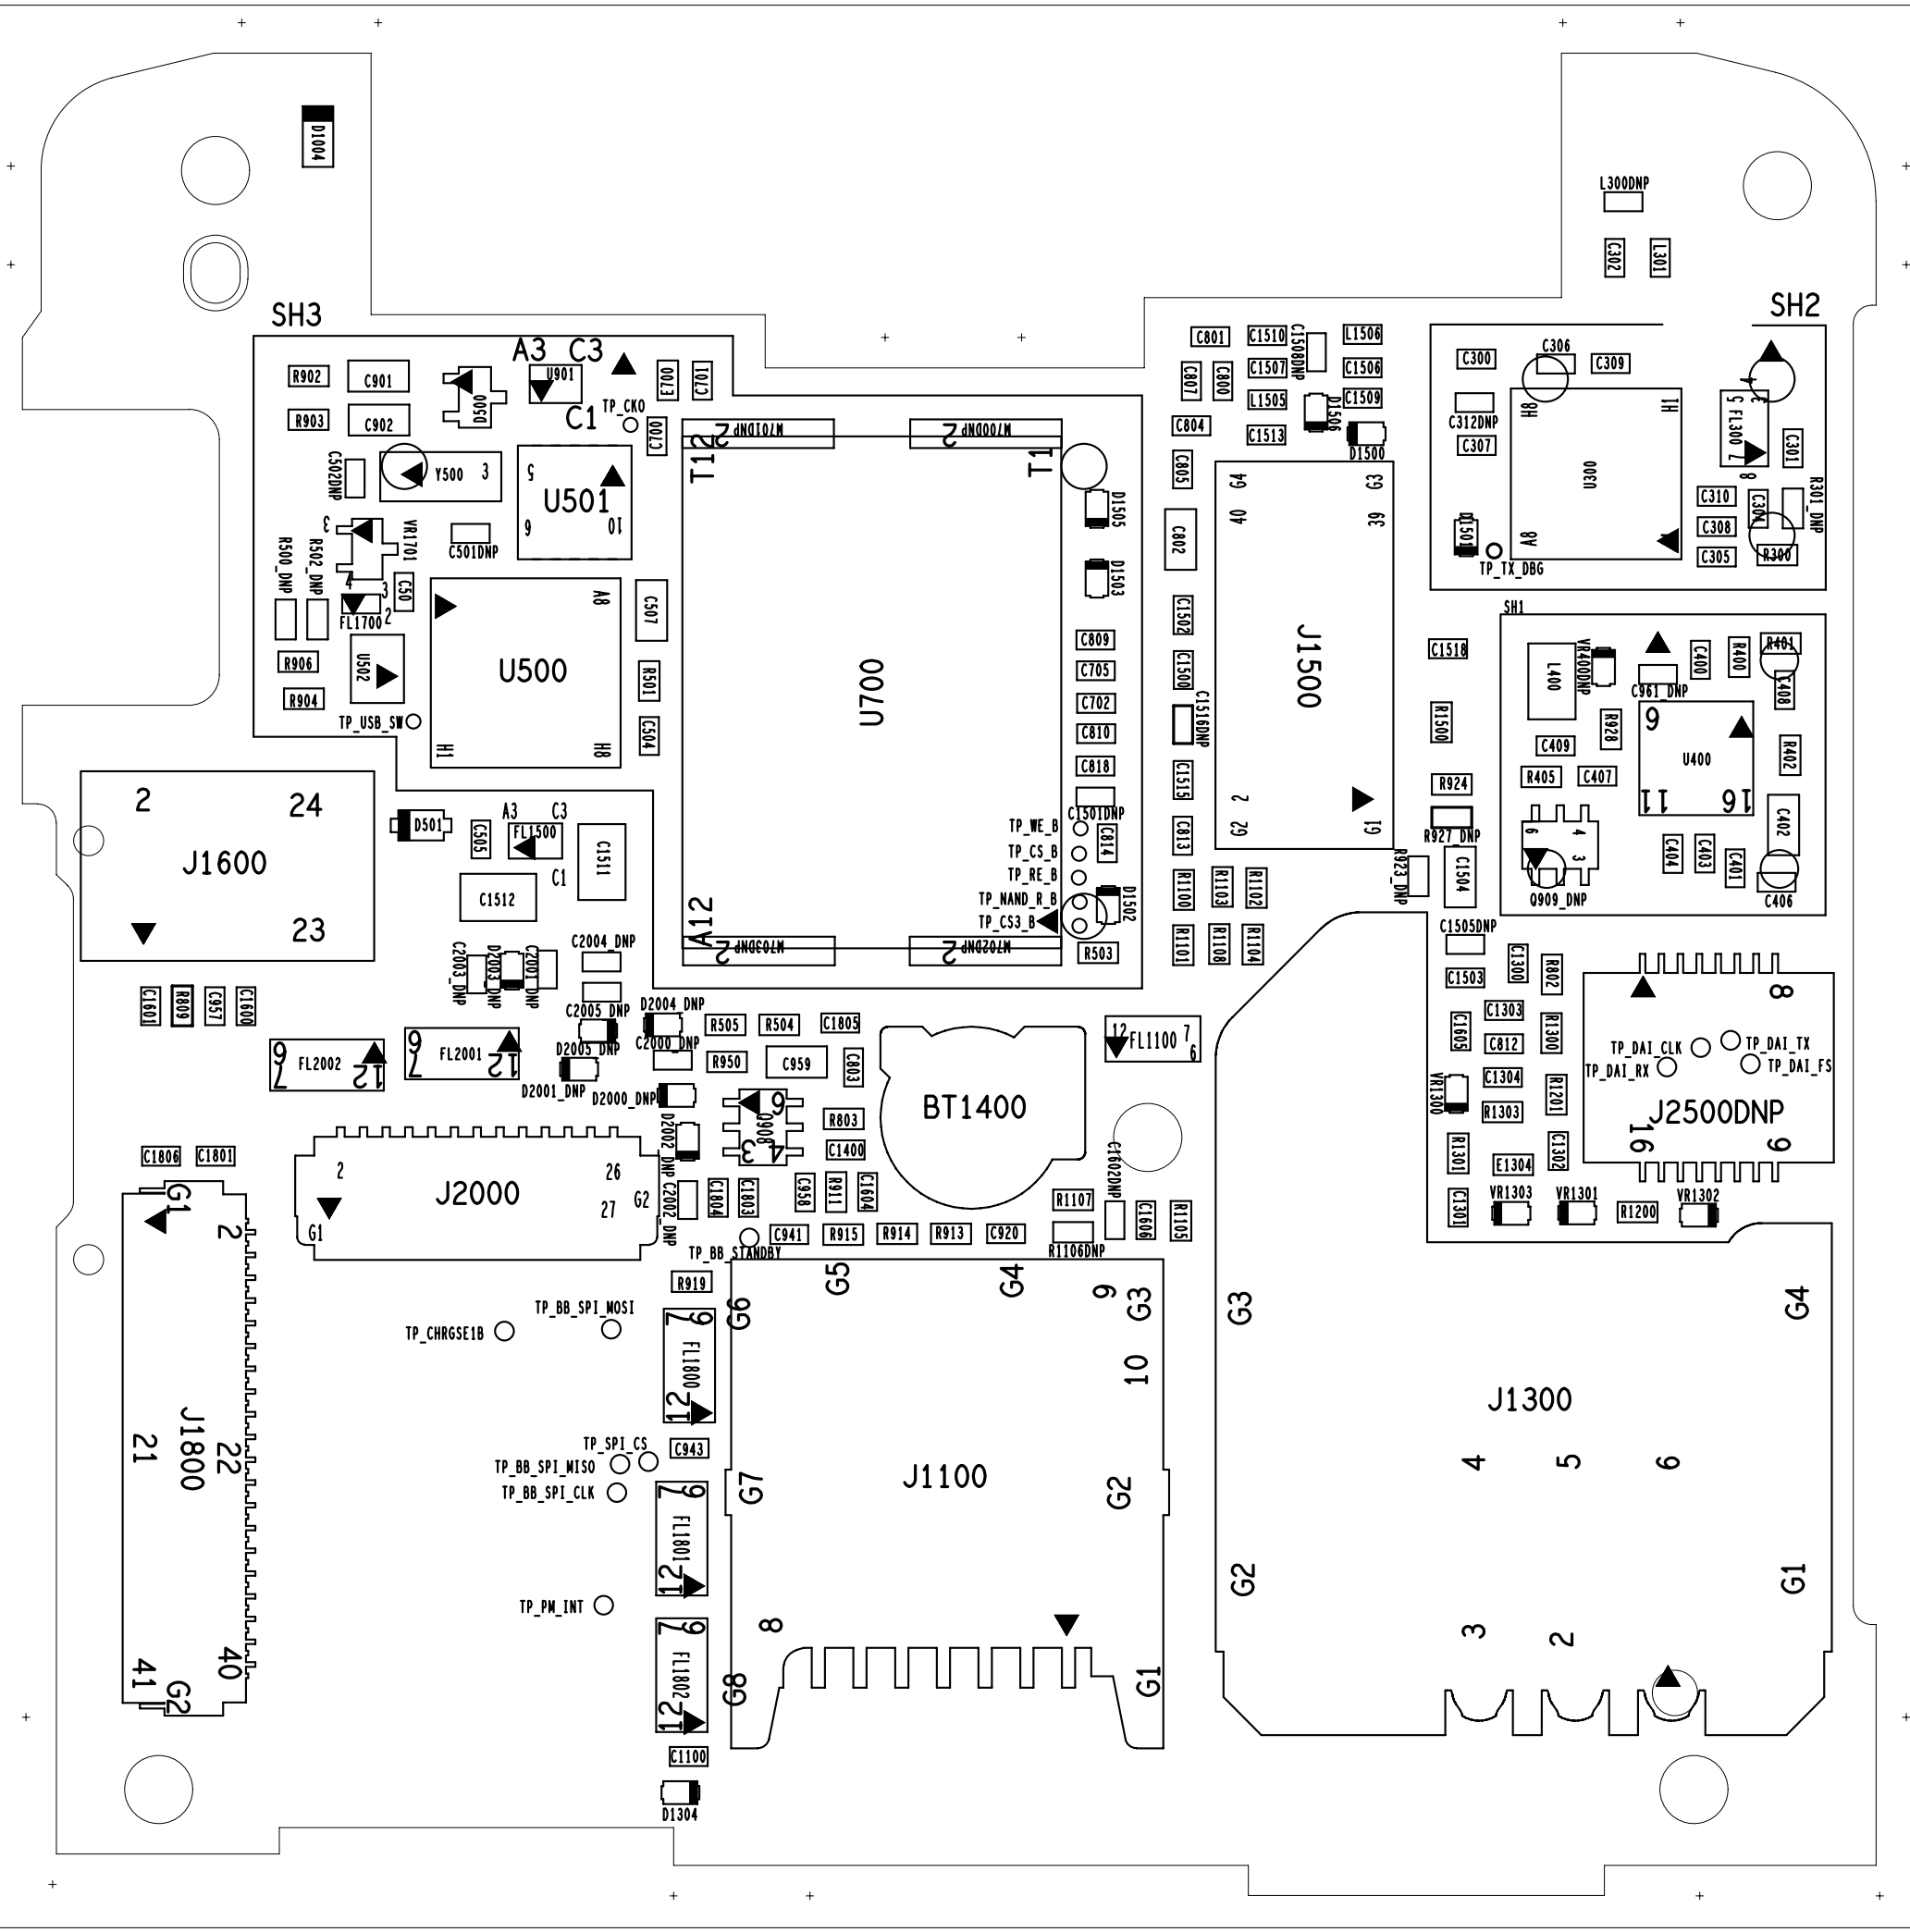

EM30_8471283J01

Repair Optimization Service Training	2008.07.09
Level 3 Board Layout	Rev. 1.0
EM30	8471283J01
	Page 1 of 2

Repair Optimization Service Training	2008.07.09
Level 3 Board Layout	Rev. 1.0
EM30	8471283J01
	Page 2 of 2