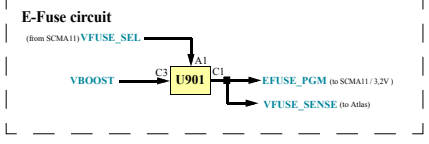

Revision Overview
Rev. 1.0: Initial Block Diagram