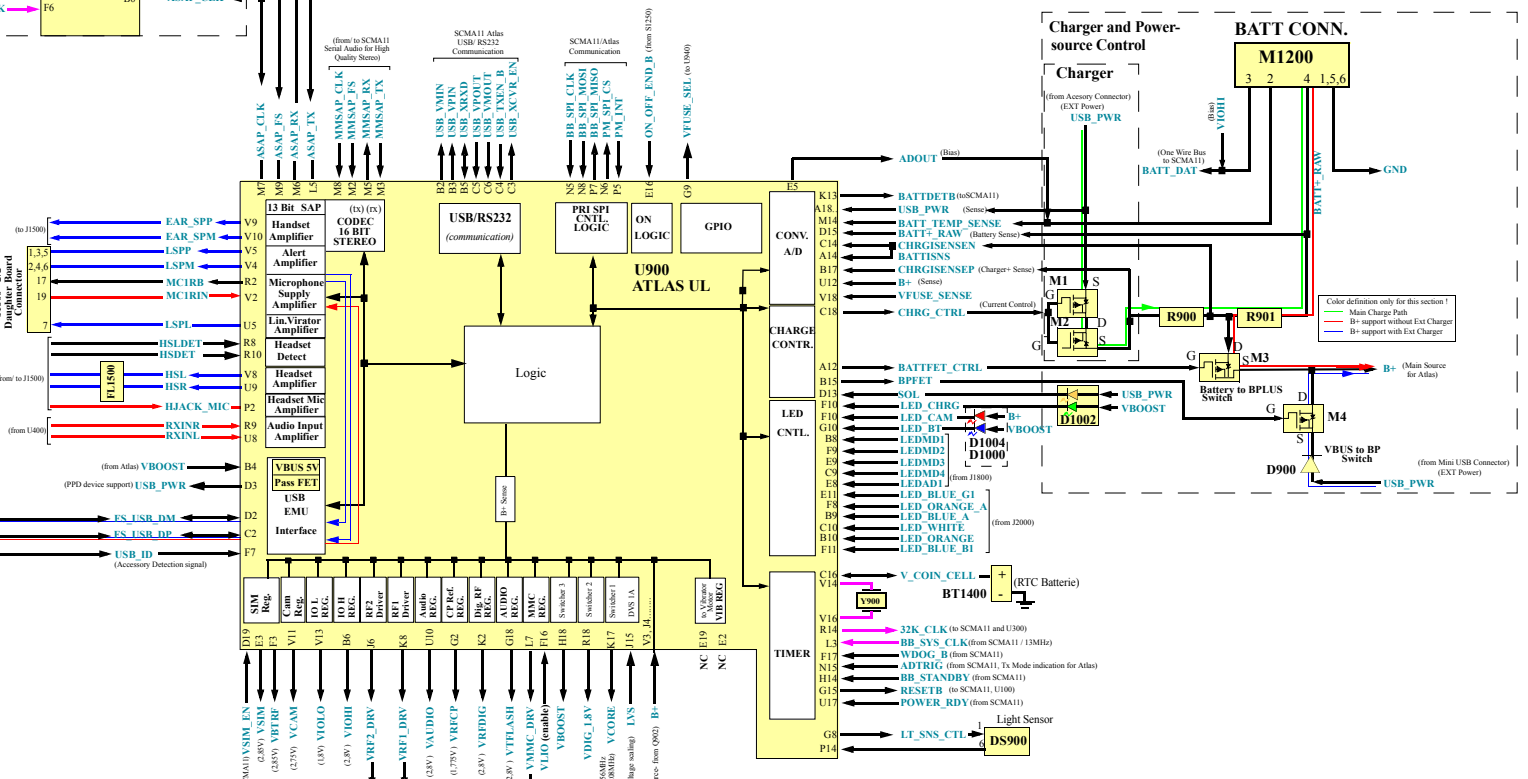

RX MID CHANNELS  
 850: CH190 -- 881.6  
 GSM: CH 62 -- 947.4 MHz  
 EGSM: CH 37 -- 942.4 MHz  
 DCS: CH 700 -- 1842.8 MHz  
 PCS: CH 661 -- 1960 MHz

Revision Overview  
 Rev. 1.0: Initial Block Diagram

Repair Optimization Service Training	2008.04.14
LEVEL 3 AL Block Diagram	Rev. 1.0
EM30	
	Page 1 of 2

Revision Overview  
 Rev. 1.0: Initial Block Diagram

Repair Optimization Service Training	2008.04.14
LEVEL 3 AL Block Diagram	Rev. 1.0
EM30	
	Page2 of 2