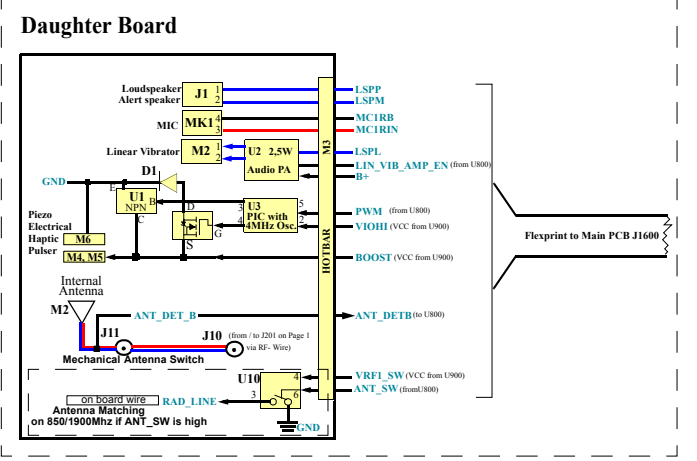

RX MID CHANNELS  
 850: CH190 -- 881.6  
 GSM: CH 62 -- 947.4 MHz  
 EGSM: CH 37 -- 942.4 MHz  
 DCS: CH 700 -- 1842.8 MHz  
 PCS: CH 661 -- 1960 MHz

Revision Overview  
 Rev. 1.0: Initial Block Diagram

Repair Optimization Service Training	2008.04.14
LEVEL 3 AL Block Diagram	Rev. 1.0
EM30	
	Page 1 of 2

Revision Overview  
 Rev. 1.0: Initial Block Diagram

Repair Optimization Service Training	2008.04.14
LEVEL 3 AL Block Diagram	Rev. 1.0
EM30	
	Page2 of 2