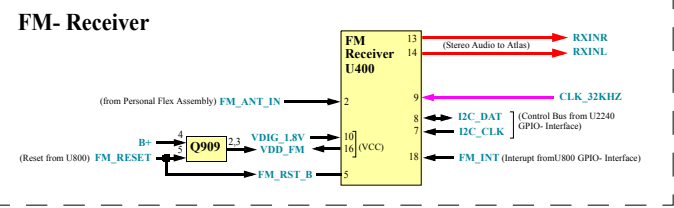

Revision Overview
Rev. 1.0: Initial Block Diagram

Repair Optimization Service Training	2008.04.14
LEVEL 3 AL Block Diagram	Rev. 1.0
EM30	
	Page2 of 2