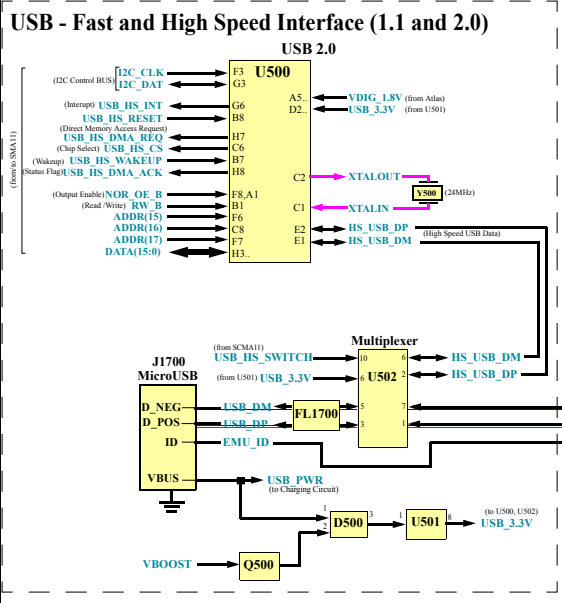

RX MID CHANNELS  
 850: CH190 -- 881.6  
 GSM: CH 62 -- 947.4 MHz  
 EGSM: CH 37 -- 942.4 MHz  
 DCS: CH 700 -- 1842.8 MHz  
 PCS: CH 661 -- 1960 MHz

Revision Overview  
 Rev. 1.0: Initial Block Diagram

Repair Optimization Service Training	2008.04.14
LEVEL 3 AL Block Diagram	Rev. 1.0
EM30	
	Page 1 of 2

Revision Overview  
 Rev. 1.0: Initial Block Diagram

Repair Optimization Service Training	2008.04.14
LEVEL 3 AL Block Diagram	Rev. 1.0
EM30	
	Page2 of 2