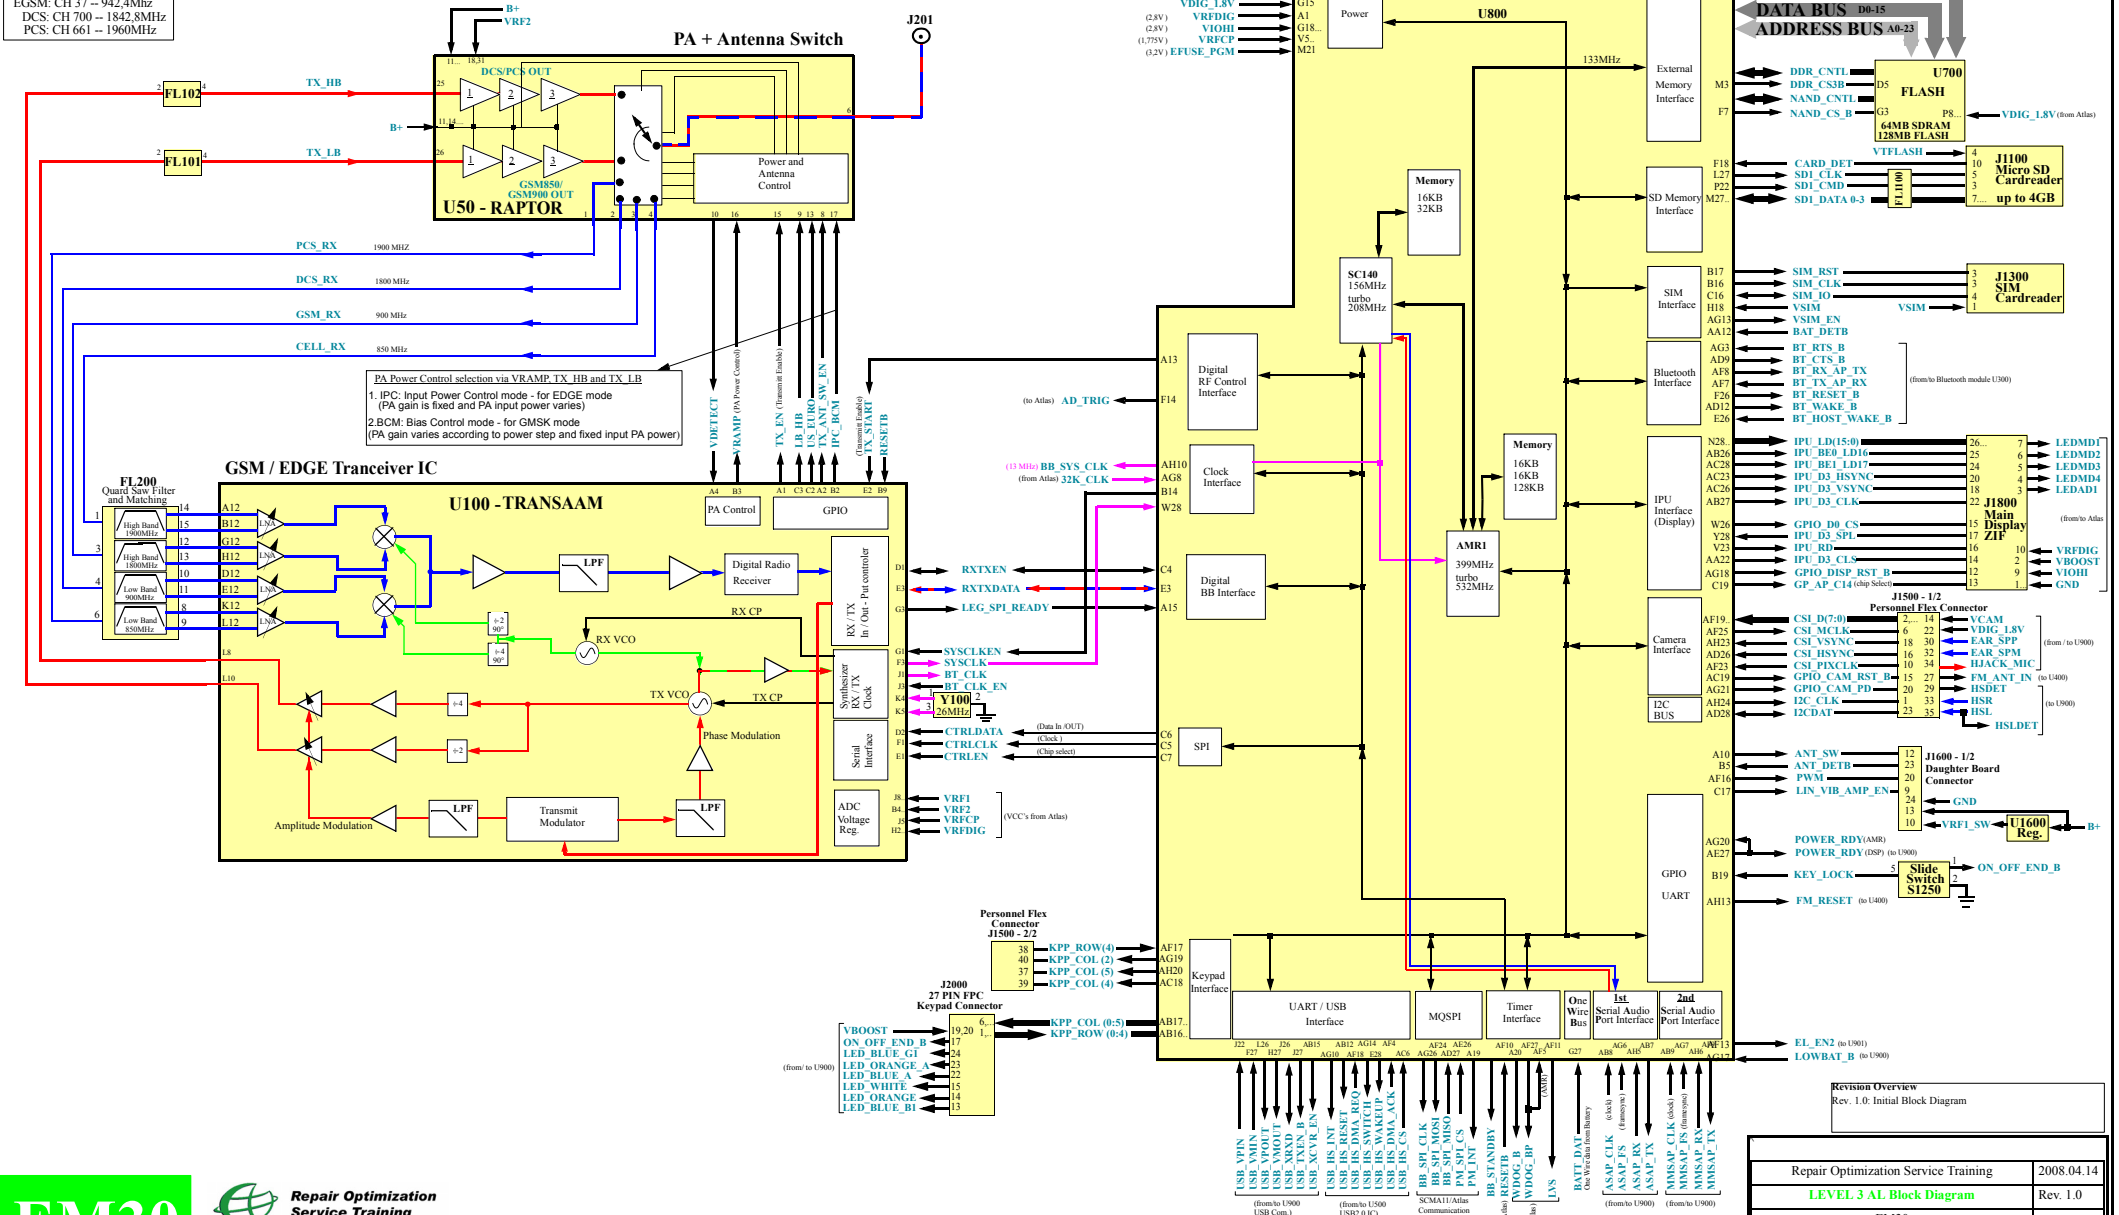

RX MID CHANNELS  
 850: CH190 -- 881.6  
 GSM: CH 62 -- 947.4 MHz  
 EGSM: CH 37 -- 942.4 MHz  
 DCS: CH 700 -- 1842.8 MHz  
 PCS: CH 661 -- 1960 MHz

Revision Overview  
 Rev. 1.0: Initial Block Diagram

Repair Optimization Service Training	2008.04.14
LEVEL 3 AL Block Diagram	Rev. 1.0
EM30	
	Page 1 of 2

Revision Overview  
 Rev. 1.0: Initial Block Diagram

Repair Optimization Service Training	2008.04.14
LEVEL 3 AL Block Diagram	Rev. 1.0
EM30	
	Page2 of 2