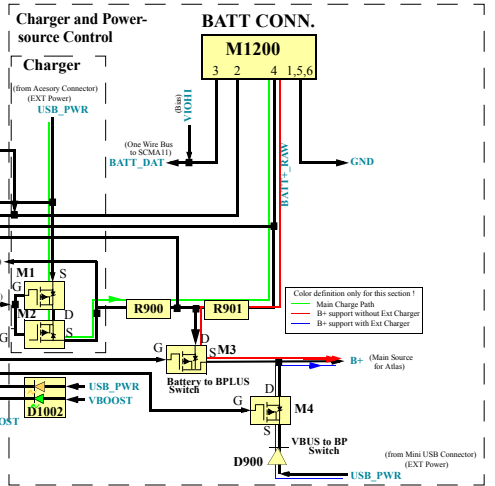

Revision Overview
Rev. 1.0: Initial Block Diagram

Repair Optimization Service Training	2008.04.14
LEVEL 3 AL Block Diagram	Rev. 1.0
EM30	
	Page2 of 2