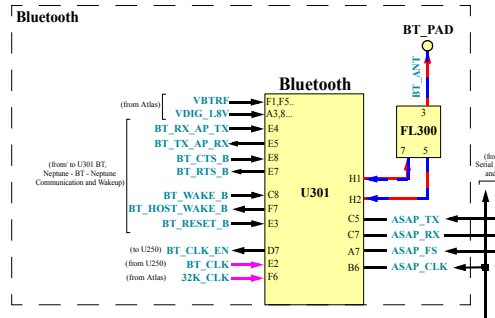

RX MID CHANNELS  
 850: CH190 -- 881.6  
 GSM: CH 62 -- 947.4 MHz  
 EGSM: CH 37 -- 942.4 MHz  
 DCS: CH 700 -- 1842.8 MHz  
 PCS: CH 661 -- 1960 MHz

Revision Overview  
 Rev. 1.0: Initial Block Diagram

Repair Optimization Service Training	2008.04.14
LEVEL 3 AL Block Diagram	Rev. 1.0
EM30	
	Page 1 of 2

Revision Overview  
 Rev. 1.0: Initial Block Diagram

Repair Optimization Service Training	2008.04.14
LEVEL 3 AL Block Diagram	Rev. 1.0
EM30	
	Page2 of 2