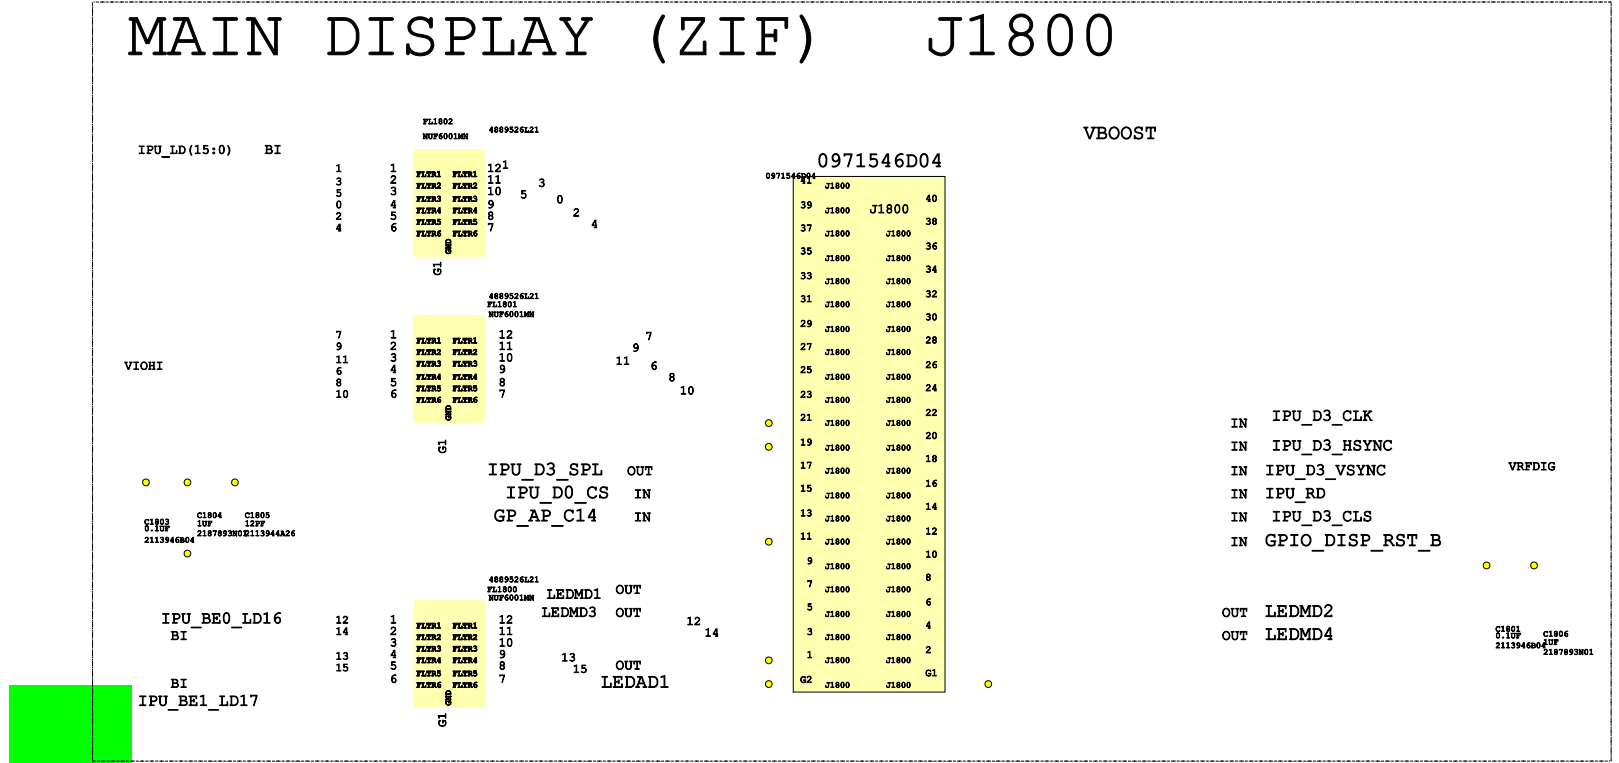

PERSONNEL FLEX J1500

U9_8471793A01