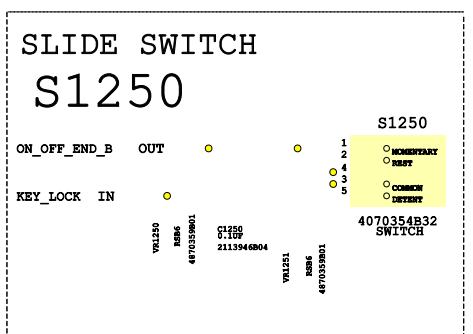

PERSONNEL FLEX J1500

U9_8471793A01