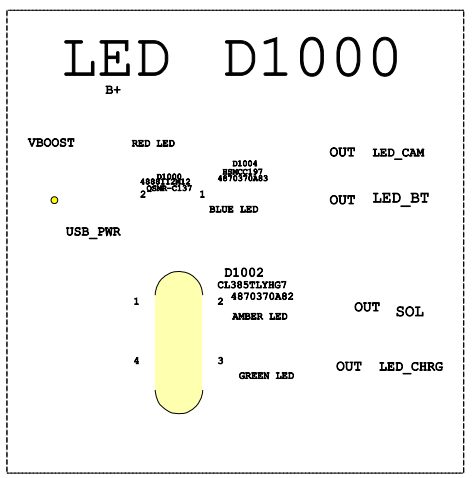

PERSONNEL FLEX J1500

U9_8471793A01