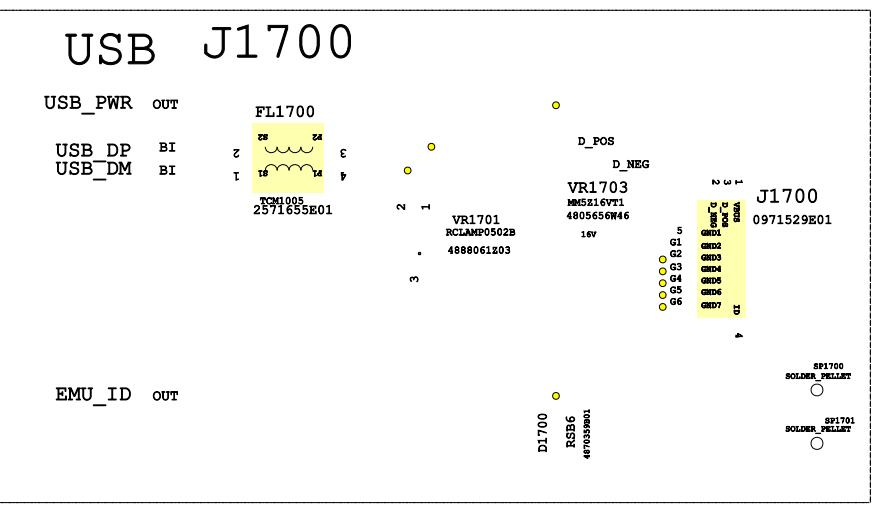

PERSONNEL FLEX J1500

U9_8471793A01