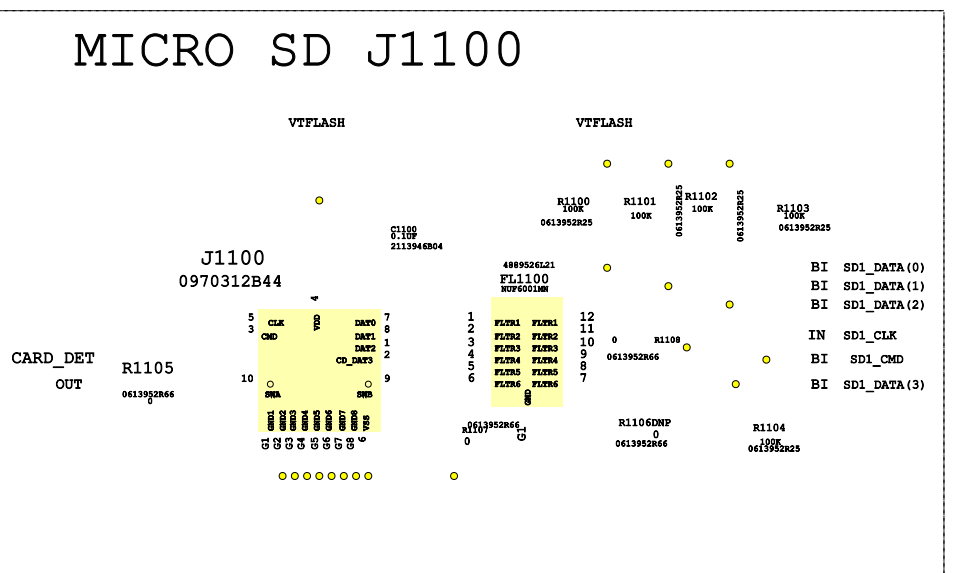

PERSONNEL FLEX J1500

U9_8471793A01