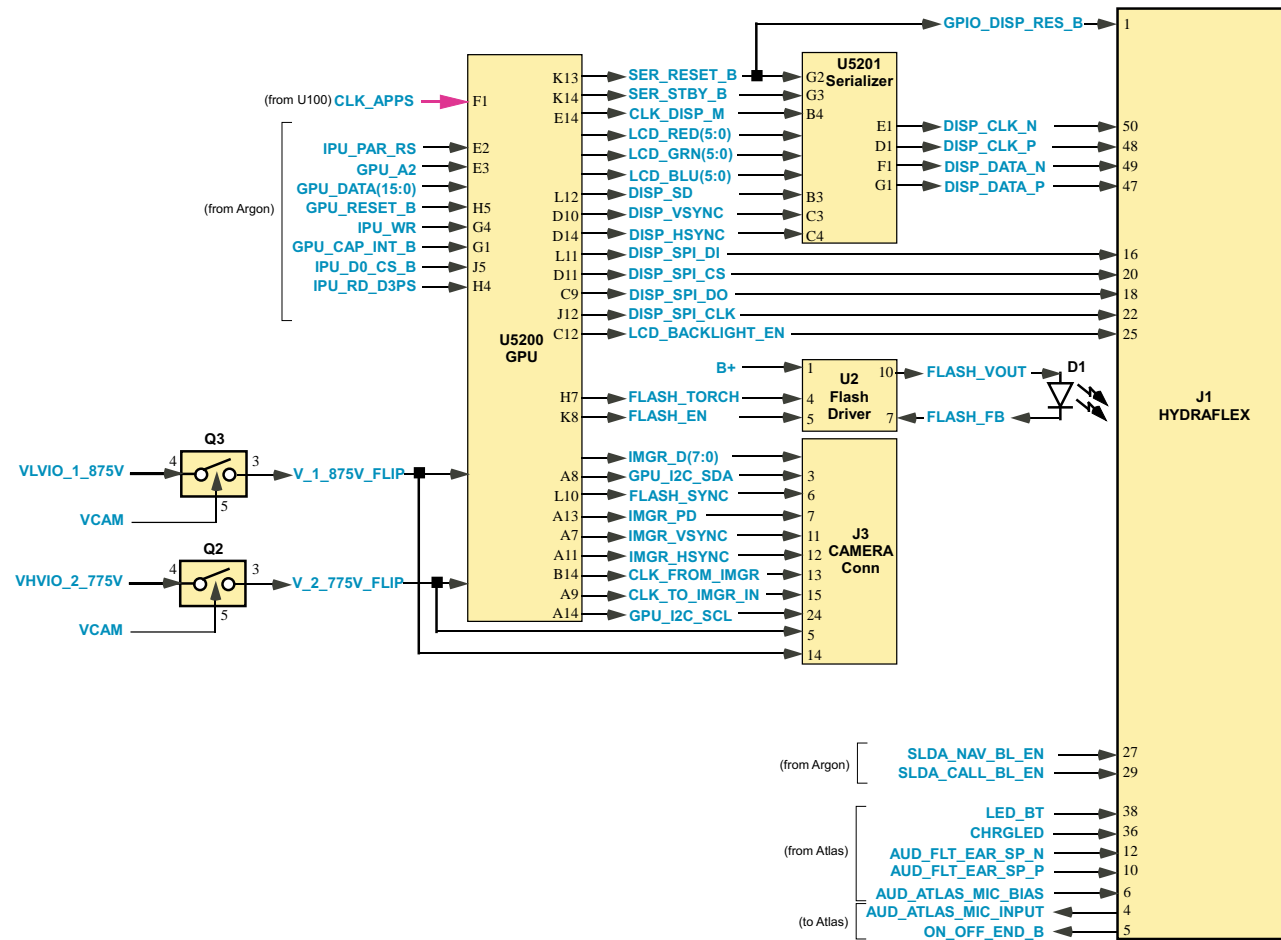

Motorola Confidential Proprietary

Service Engineering & Optimization
Level 3 Authorized

REVISIONS	
Service Engineering & Optimization	2008.01.22
Level 3 Block Diagram	Ver. 1.0
Z9 (850/1900MHz)	
RF Block Diagram	Page 1 of 3

REVISIONS

Service Engineering & Optimization	2008.01.22
Level 3 Block Diagram	Ver. 1.0
Z9 (850/1900MHz)	
GPS/GPU Block Diagram	Page 3 of 3