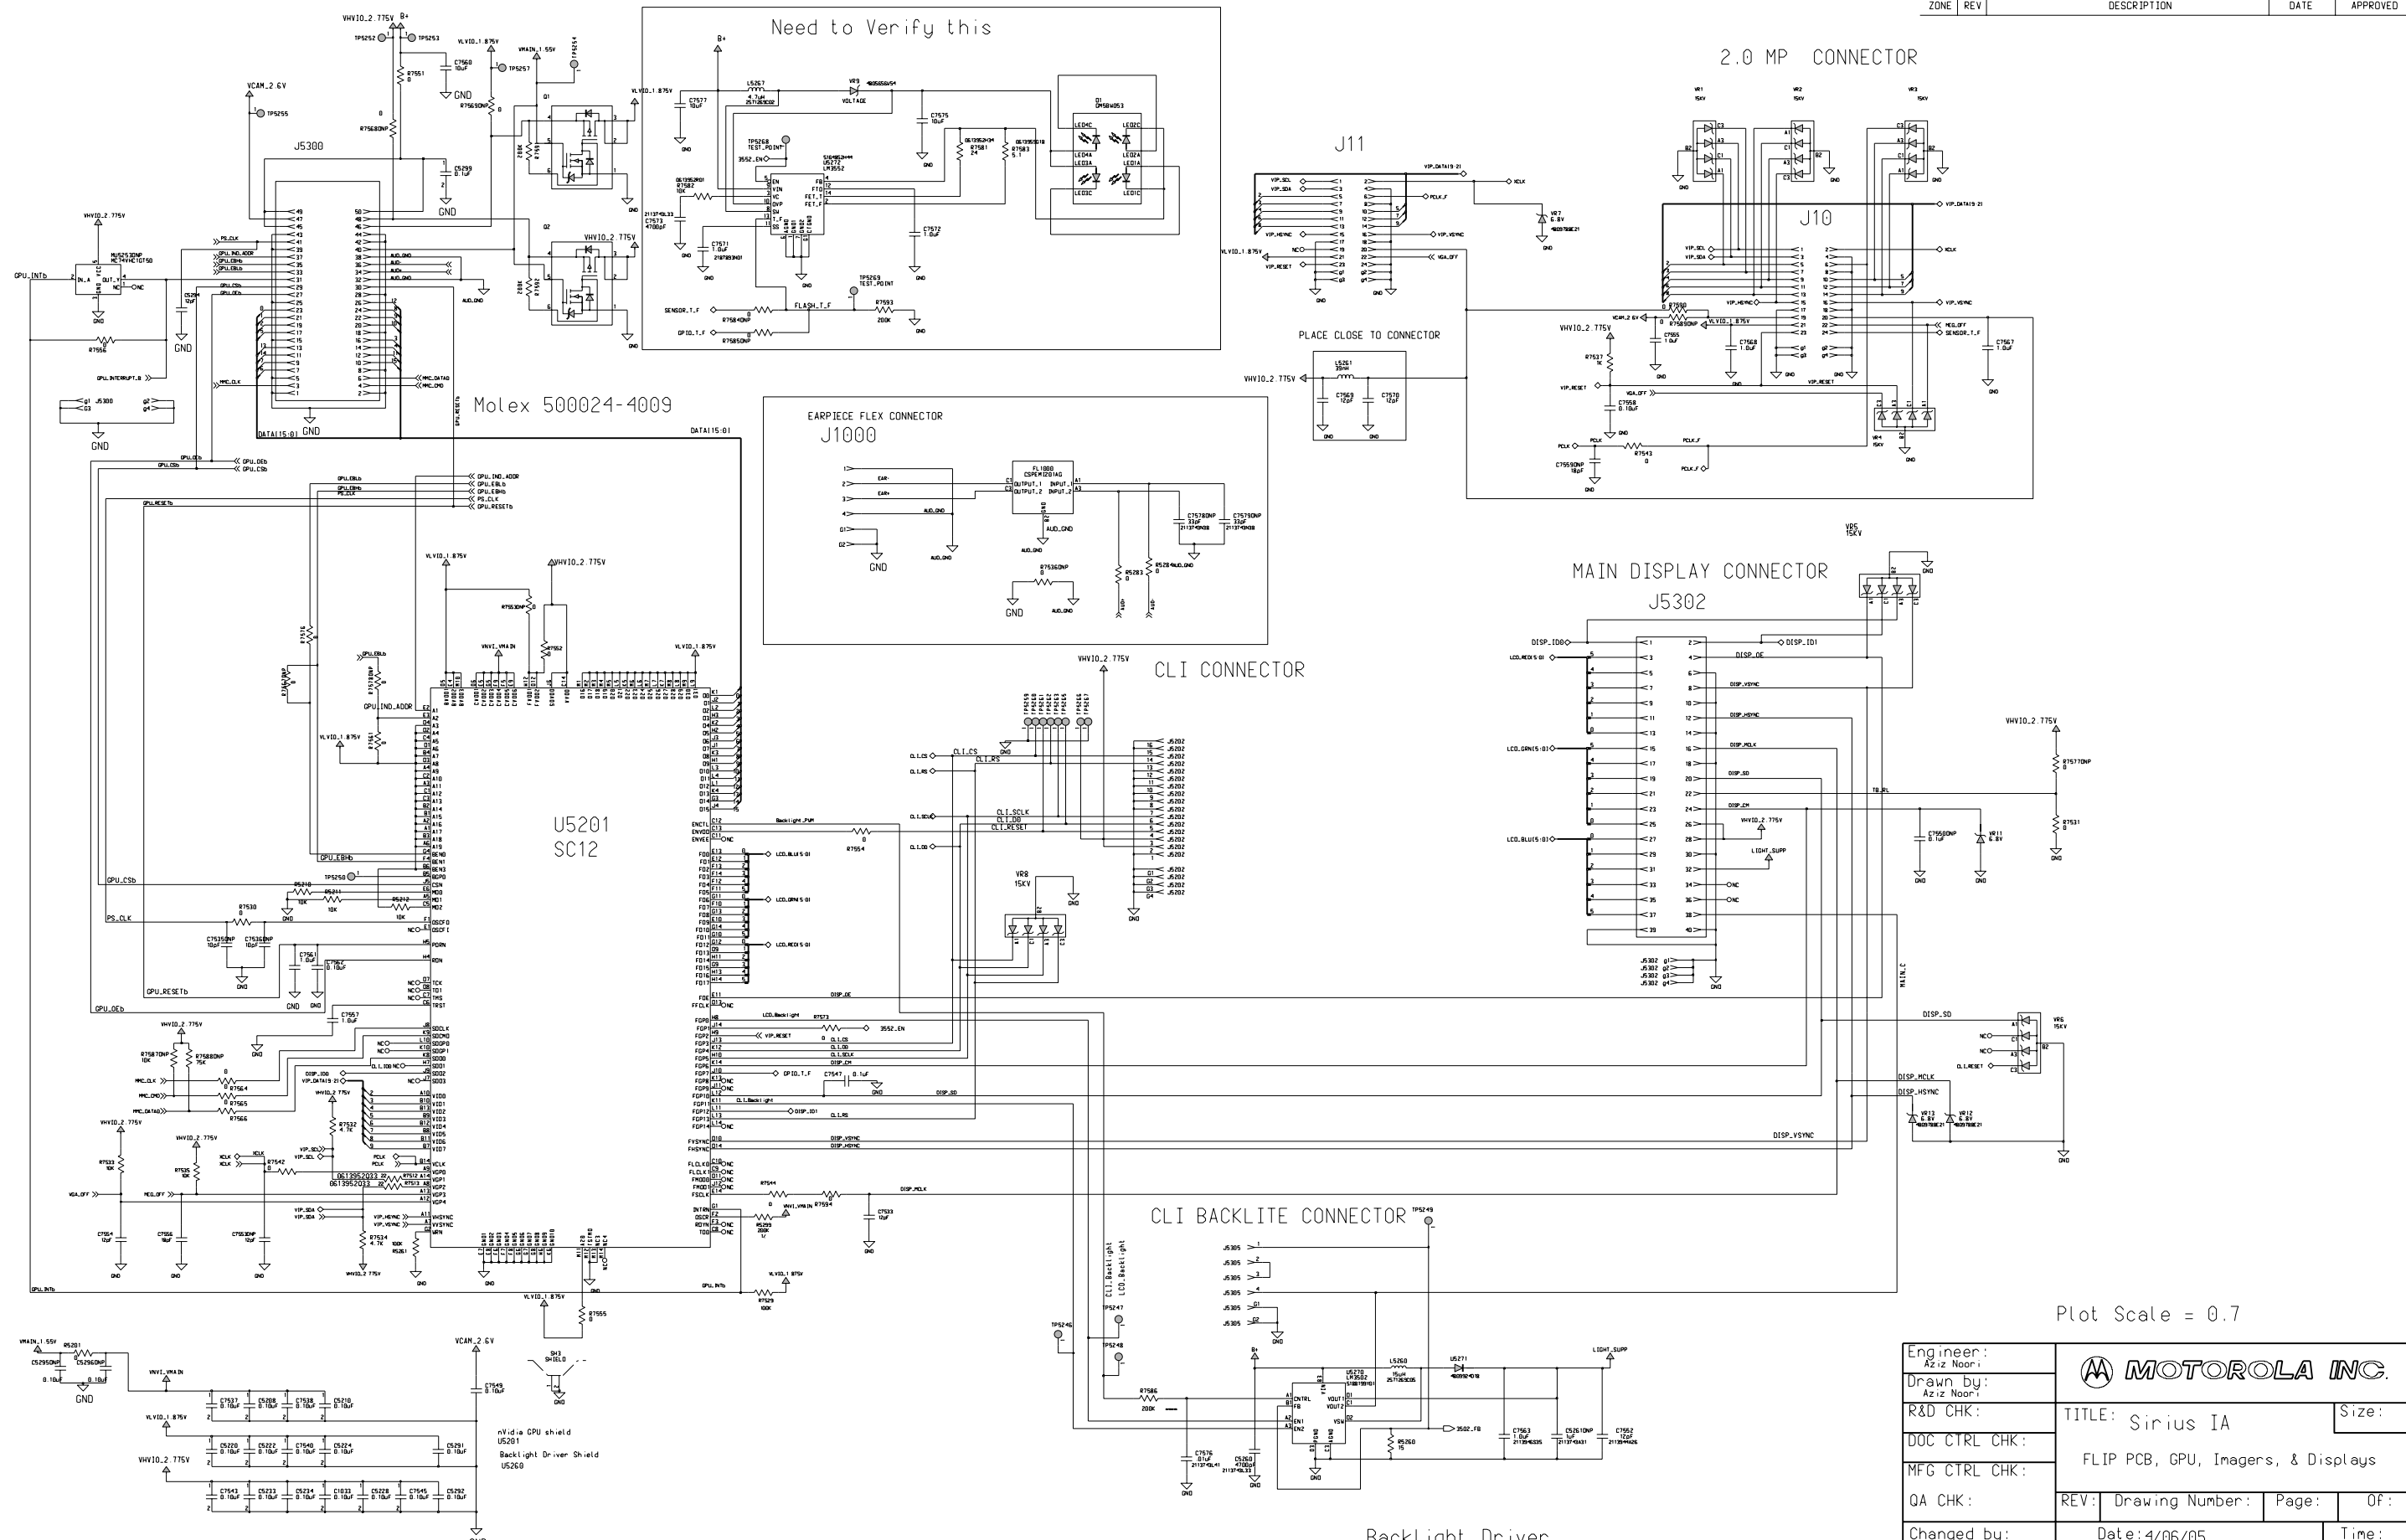

REVISIONS				
ZONE	REV	DESCRIPTION	DATE	APPROVED

D

D

C

C

B

B

A

A

Plot Scale = 0.7

Engineer: Aziz Noori	MOTOROLA INC.		
Drawn by: Aziz Noori			
R&D CHK:	TITLE: Sirius IA	Size:	
DOC CTRL CHK:	FLIP PCB, GPU, Imagers, & Displays		
MFG CTRL CHK:	REV: Drawing Number:	Page:	Of:
QA CHK:	Date: 4/06/05	Time:	
Changed by: Aziz Noori			2:30:50 pm