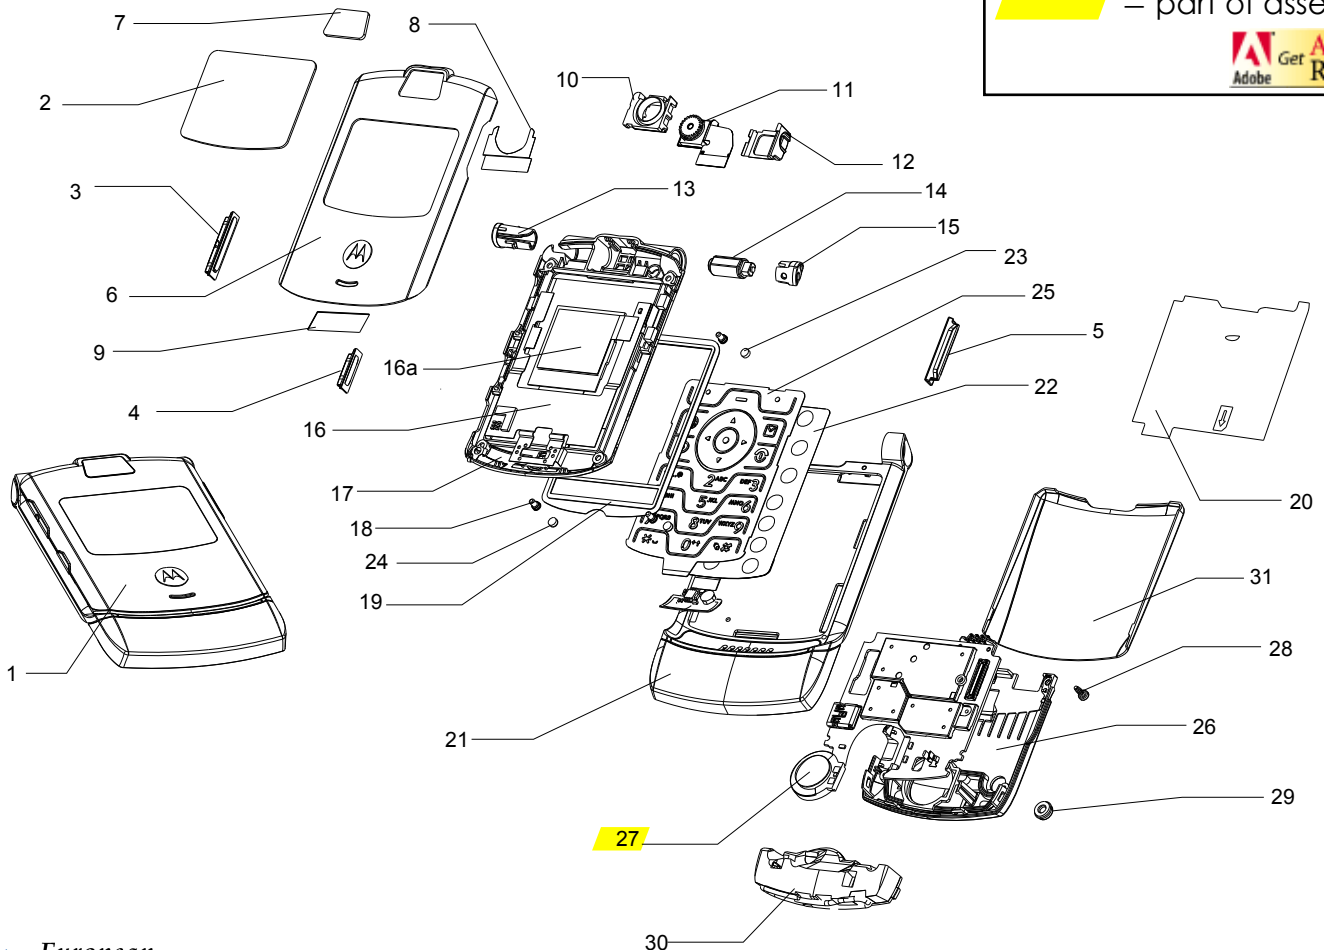

Item No.	Motorola Part No.	Description
1	0187996Y10	Flip Front Housing Assy Silver
1	0187996Y18	Flip Front Housing Assy Black
2	6190015N02	Lens Cli Display
3	3890012N01	Button Volume
4	3890013N01	Button Smart
5	3890014N01	Button VR
6	1590001N02	Flip Cover Assy Silver
6	1590001N03	Flip Cover Assy Black
7	6190019N02	Lens Camera
8	7588069Y01	Copper Tape
9	3588010Y01	Mesh Speaker
-	3287414Y01	Cushion Speaker
10	0590033N01	Grommet Camera Upper
11	8488310Y01	Camera Assy
12	0587343Y01	Grommet Camera Lower
13	1589126Y01	Hinge Cap Left
14	5590242N02	Hinge
-	1590020N01	Socket Hinge
-	0387726M05	Screw, Hinge
15	1589127Y01	Hinge Cap Right
-	8490007N01	Flex Side Button
-	7588382Y01	Pad Side Key
16	7290086N01	Display Assy
16a	7287518Y01	Cli Display
17	1590025N03	Flip Housing Silver
17	1590025N04	Flip Housing Black
-	5988515L01	Magnet
-	3290026N01	Gasket Speaker

Item No.	Motorola Part No.	Description
-	3387630Y01	M Logo Flip
18	0387726M02	Screw (Flip)
19	6190016N03	Lens Main Display
20	1487942Y01	Insulator Tape
21	1590043N03	Front Housing Assy Silver
21	1590043N07	Front Housing Assy Black
22	8489976N03	Keyboard Flex Assy
23	3890022N01	Screw Cover #1 Silver
23	3890022N03	Screw Cover #1 Black
24	3890023N01	Screw Cover #2 Silver
24	3890023N03	Screw Cover #2 Black
25	3888182Y03	Keypad English
25	3888182Y05	Keypad Cyrillic
25	3888182Y06	Keypad Arabic
25	3888182Y09	Keypad Hebrew
26	1590048N01	Rear Housing Assy Silver
26	1590048N03	Rear Housing Assy Black
27	5088017N02	Alert
28	0387473K07	Screw Rear Housing
29	0590070N01	Grommet Rf Silver
29	0590070N02	Grommet Rf Black
30	1590051N03	Antenna Assy
31	SHN8739A	Battery Door Silver
31	SHN8827A	Battery Door Silver Orange
31	SHN8962A	Battery Door Black
-	SNN5696B	Battery
-	3887389Y01	Button Plug #1
-	3887388Y01	Button Plug #2

REVISIONS	
	2005.08.01
Level 1-2 Parts List	Version 2.0
Product Name:	V3
Author:	Ralf Lorenzen-Scheil, Kai Nielsen
	Page 1 of 2