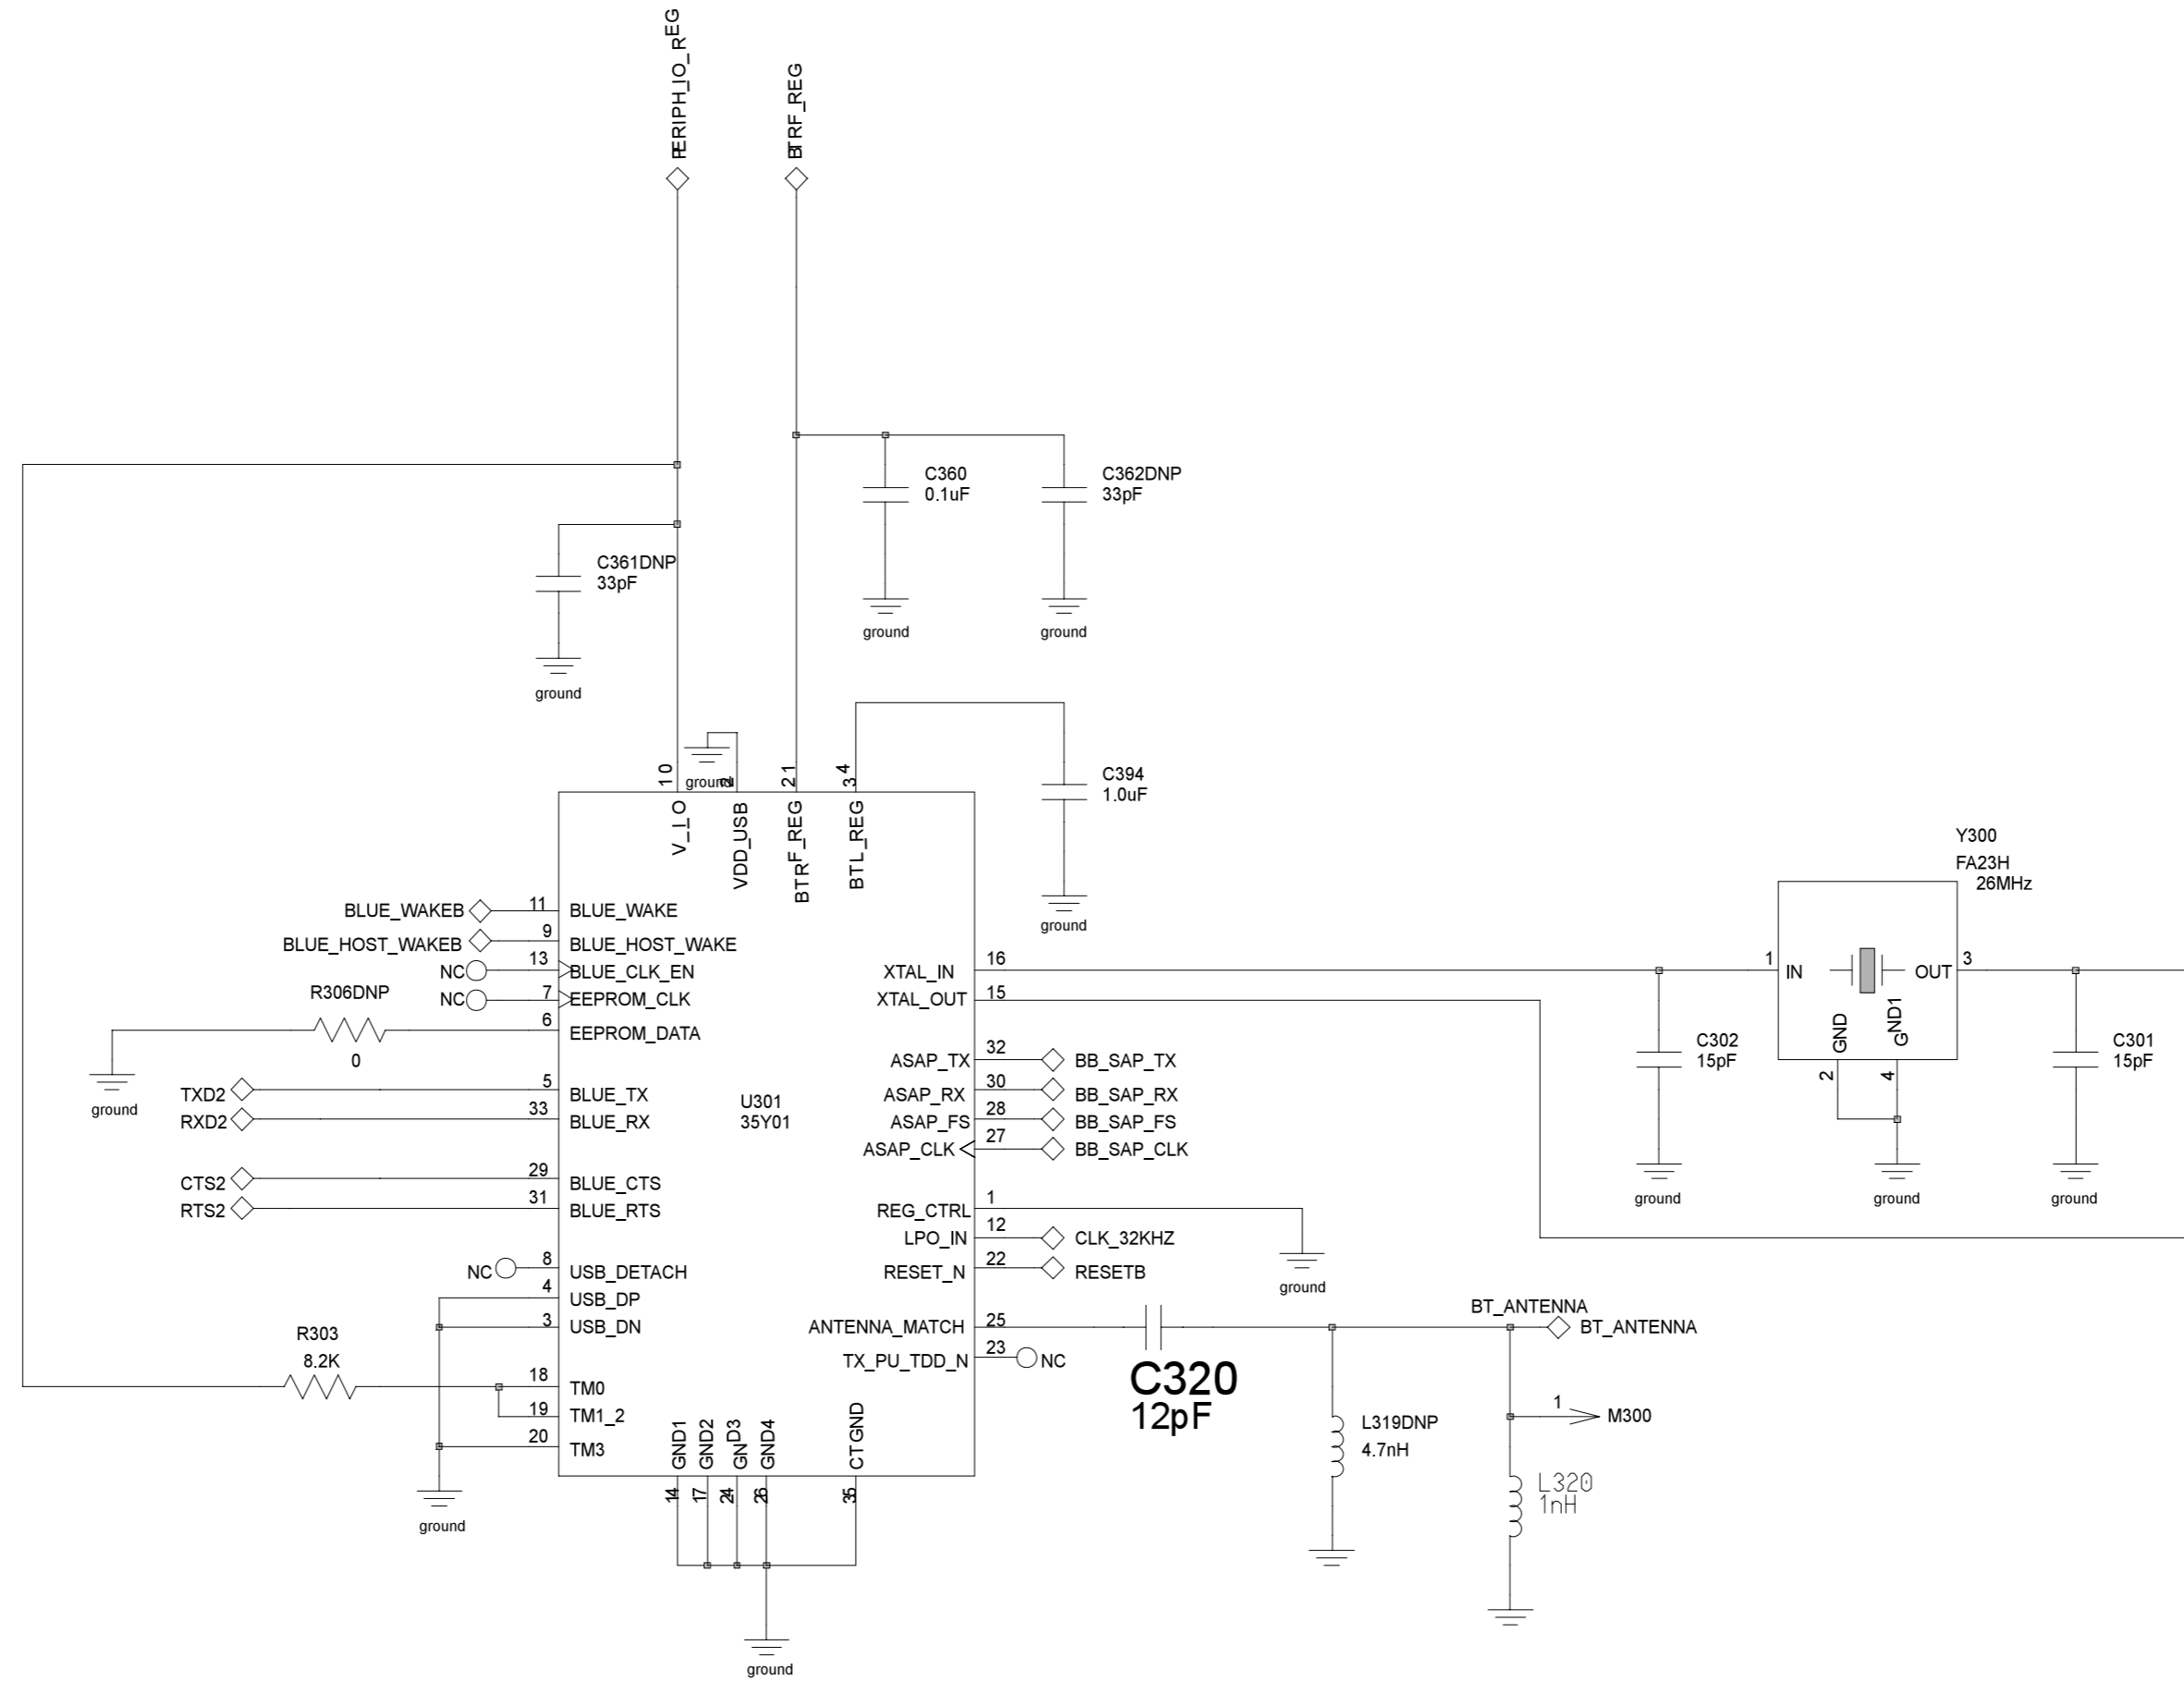

U800
NEPTUNE_LTS
5199129K01

Placeholder for NEPTUNE LTE Development part Lead Free 5199127K05

Route JVDD carefully

U6_8488750Y06_rev_B

U6_8488750Y06_rev_B

SIM BLOCK

BATTERY

VIBRATOR

U6_ 8488750Y06_rev_B

PLACE HOLDER FOR SMF110A

U6_8488750Y06_rev_B

NEPTUNE INTERFACE