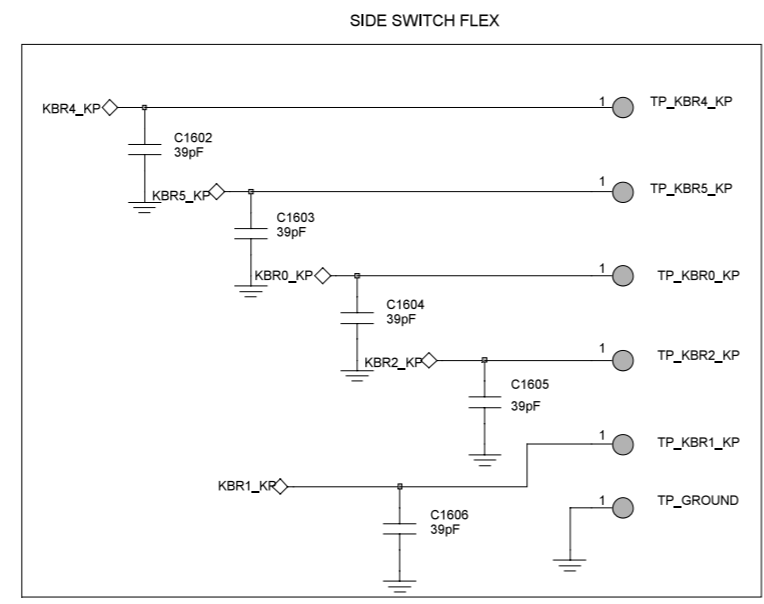

U800
NEPTUNE_LTS
5199129K01

Placeholder for NEPTUNE LTE Development part Lead Free 5199127K05

Route JVDD carefully

U6_8488750Y06_rev_B

U6_8488750Y06_rev_B

SIM BLOCK

BATTERY

VIBRATOR

U6_ 8488750Y06_rev_B

PLACE HOLDER FOR SMF110A

U6_8488750Y06_rev_B

NEPTUNE INTERFACE