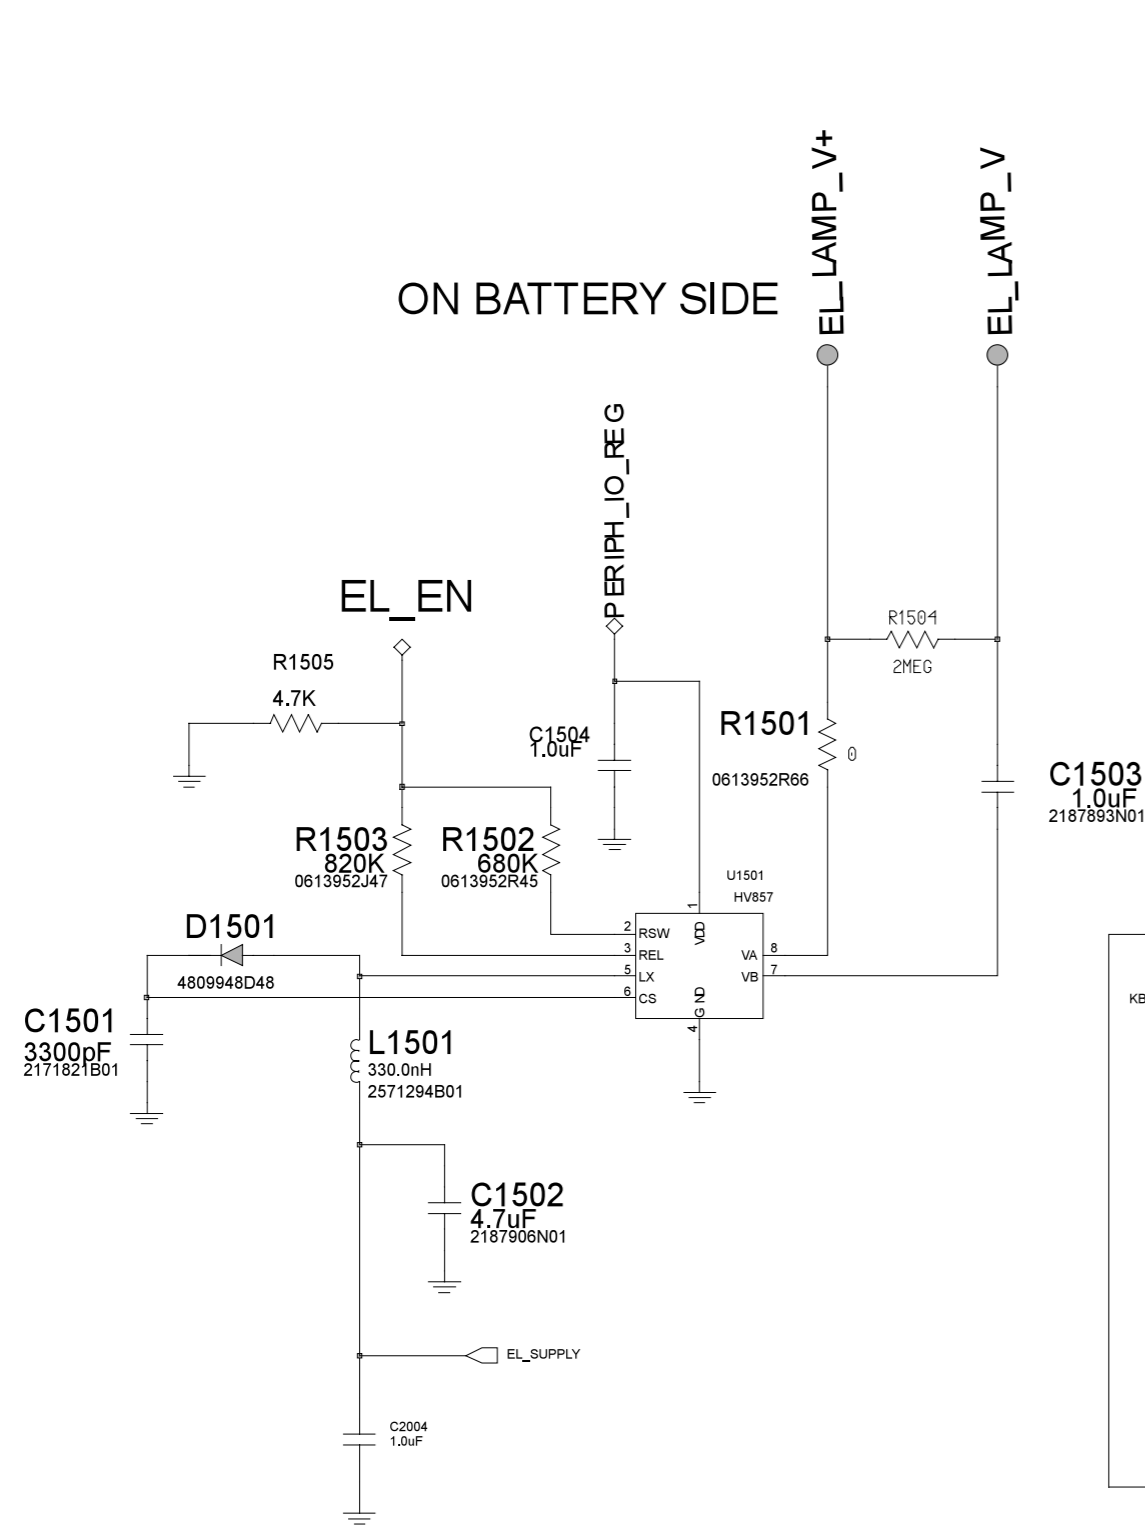

U800
NEPTUNE_LTS
5199129K01

Placeholder for NEPTUNE LTE Development part Lead Free 5199127K05

Route JVDD carefully

U6_8488750Y06_rev_B

U6_8488750Y06_rev_B

SIM BLOCK

BATTERY

VIBRATOR

U6_ 8488750Y06_rev_B

PLACE HOLDER FOR SMF110A

U6_8488750Y06_rev_B

NEPTUNE INTERFACE