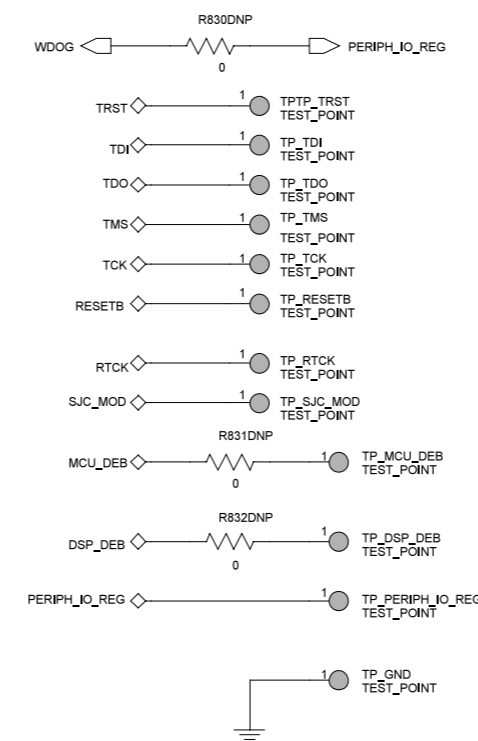

U800
NEPTUNE_LTS
5199129K01

Placeholder for NEPTUNE LTE Development part Lead Free 5199127K05

Route JVDD carefully

U6_8488750Y06_rev_B

U6_8488750Y06_rev_B

SIM BLOCK

BATTERY

VIBRATOR

U6_ 8488750Y06_rev_B

PLACE HOLDER FOR SMF110A

U6_8488750Y06_rev_B

NEPTUNE INTERFACE