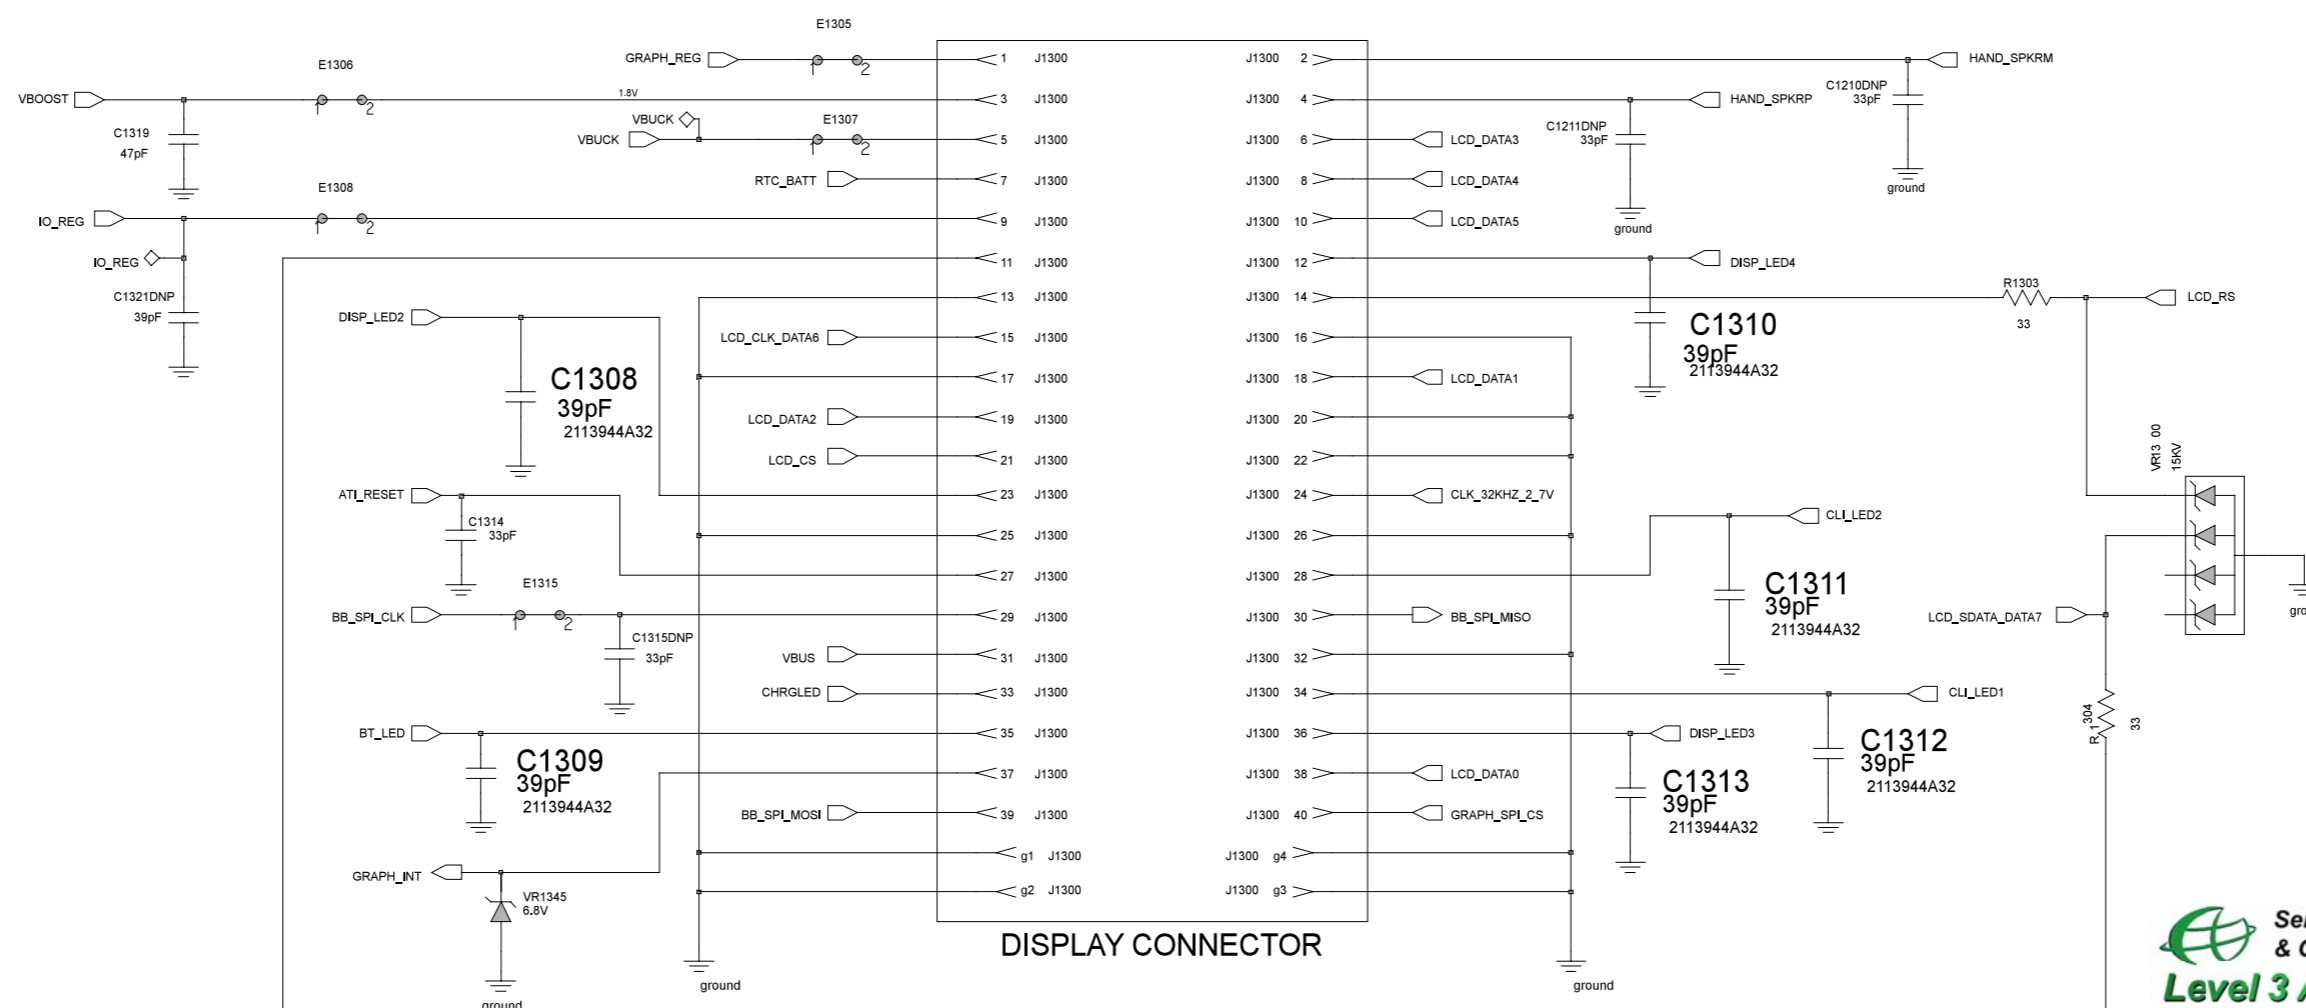

U800
NEPTUNE_LTS
5199129K01

Placeholder for NEPTUNE LTE Development part Lead Free 5199127K05

Route JVDD carefully

U6_8488750Y06_rev_B

U6_8488750Y06_rev_B

SIM BLOCK

BATTERY

VIBRATOR

U6_ 8488750Y06_rev_B

PLACE HOLDER FOR SMF110A

U6_8488750Y06_rev_B

NEPTUNE INTERFACE