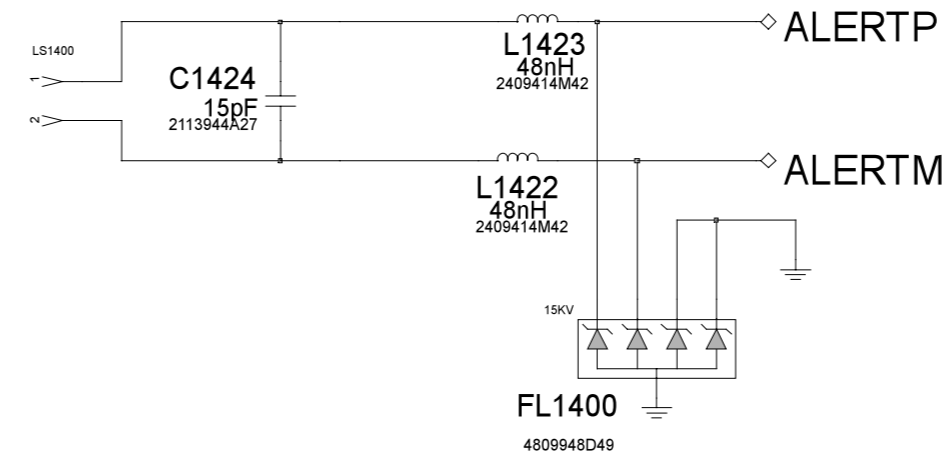

U800
NEPTUNE_LTS
5199129K01

Placeholder for NEPTUNE LTE Development part Lead Free 5199127K05

Route JVDD carefully

U6_8488750Y06_rev_B

U6_8488750Y06_rev_B

SIM BLOCK

BATTERY

VIBRATOR

U6_ 8488750Y06_rev_B

PLACE HOLDER FOR SMF110A

U6_8488750Y06_rev_B

NEPTUNE INTERFACE