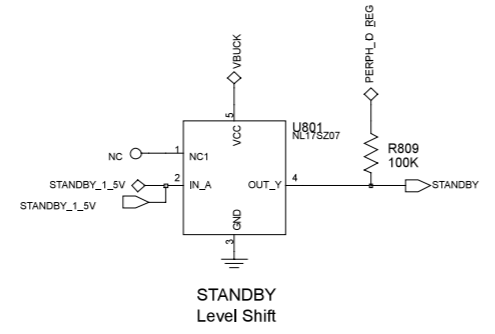

U800
NEPTUNE_LTS
5199129K01

Placeholder for NEPTUNE LTE Development part Lead Free 5199127K05

Route JVDD carefully

U6_8488750Y06_rev_B

U6_8488750Y06_rev_B

SIM BLOCK

BATTERY

VIBRATOR

U6_ 8488750Y06_rev_B

PLACE HOLDER FOR SMF110A

U6_8488750Y06_rev_B

NEPTUNE INTERFACE