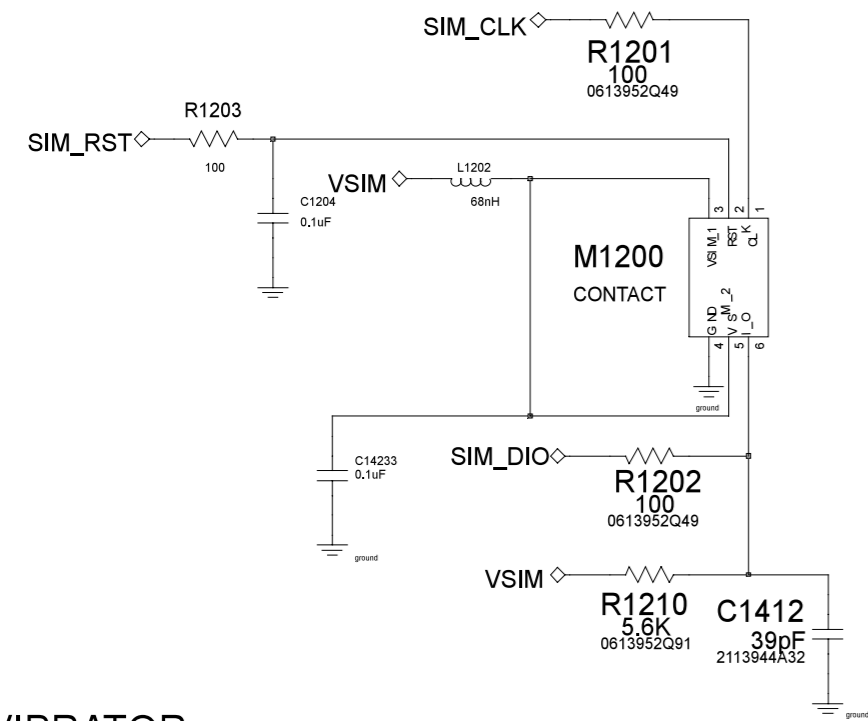

U800
NEPTUNE_LTS
5199129K01

Placeholder for NEPTUNE LTE Development part Lead Free 5199127K05

Route JVDD carefully

U6_8488750Y06_rev_B

U6_8488750Y06_rev_B

SIM BLOCK

BATTERY

VIBRATOR

U6_ 8488750Y06_rev_B

PLACE HOLDER FOR SMF110A

U6_8488750Y06_rev_B

NEPTUNE INTERFACE