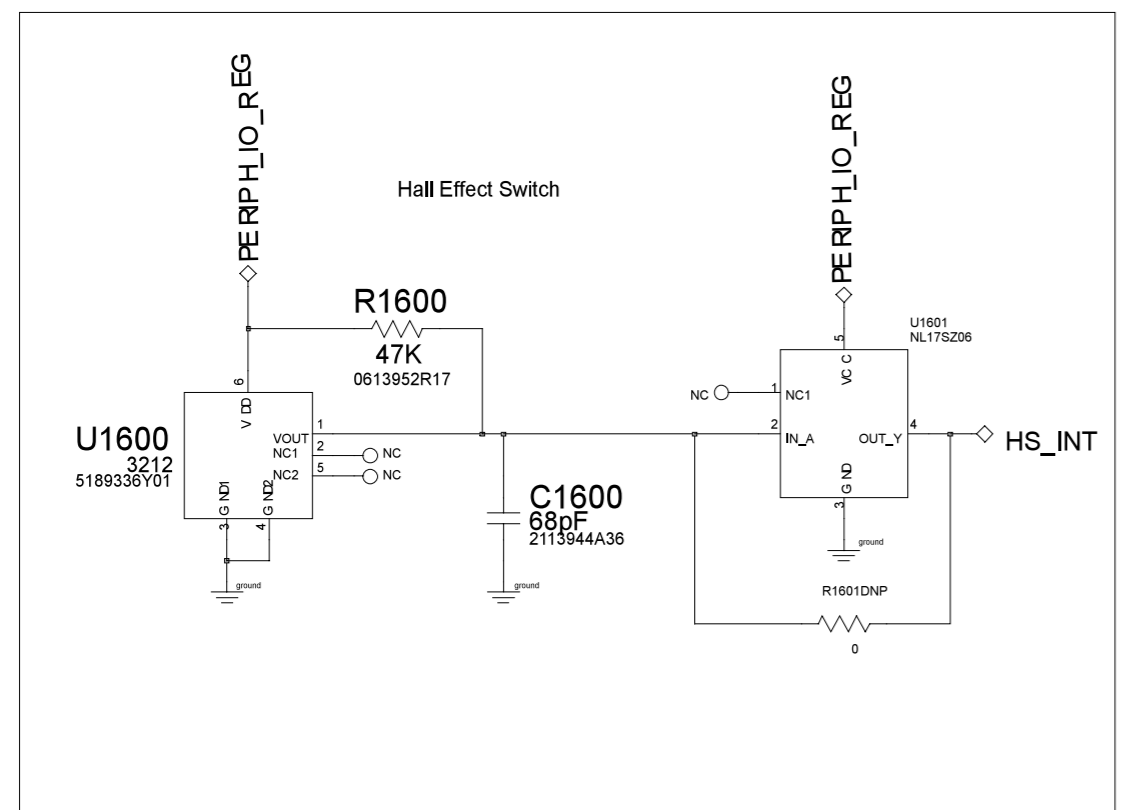

U800
NEPTUNE_LTS
5199129K01

Placeholder for NEPTUNE LTE Development part Lead Free 5199127K05

Route JVDD carefully

U6_8488750Y06_rev_B

U6_8488750Y06_rev_B

SIM BLOCK

BATTERY

VIBRATOR

U6_ 8488750Y06_rev_B

PLACE HOLDER FOR SMF110A

U6_8488750Y06_rev_B

NEPTUNE INTERFACE