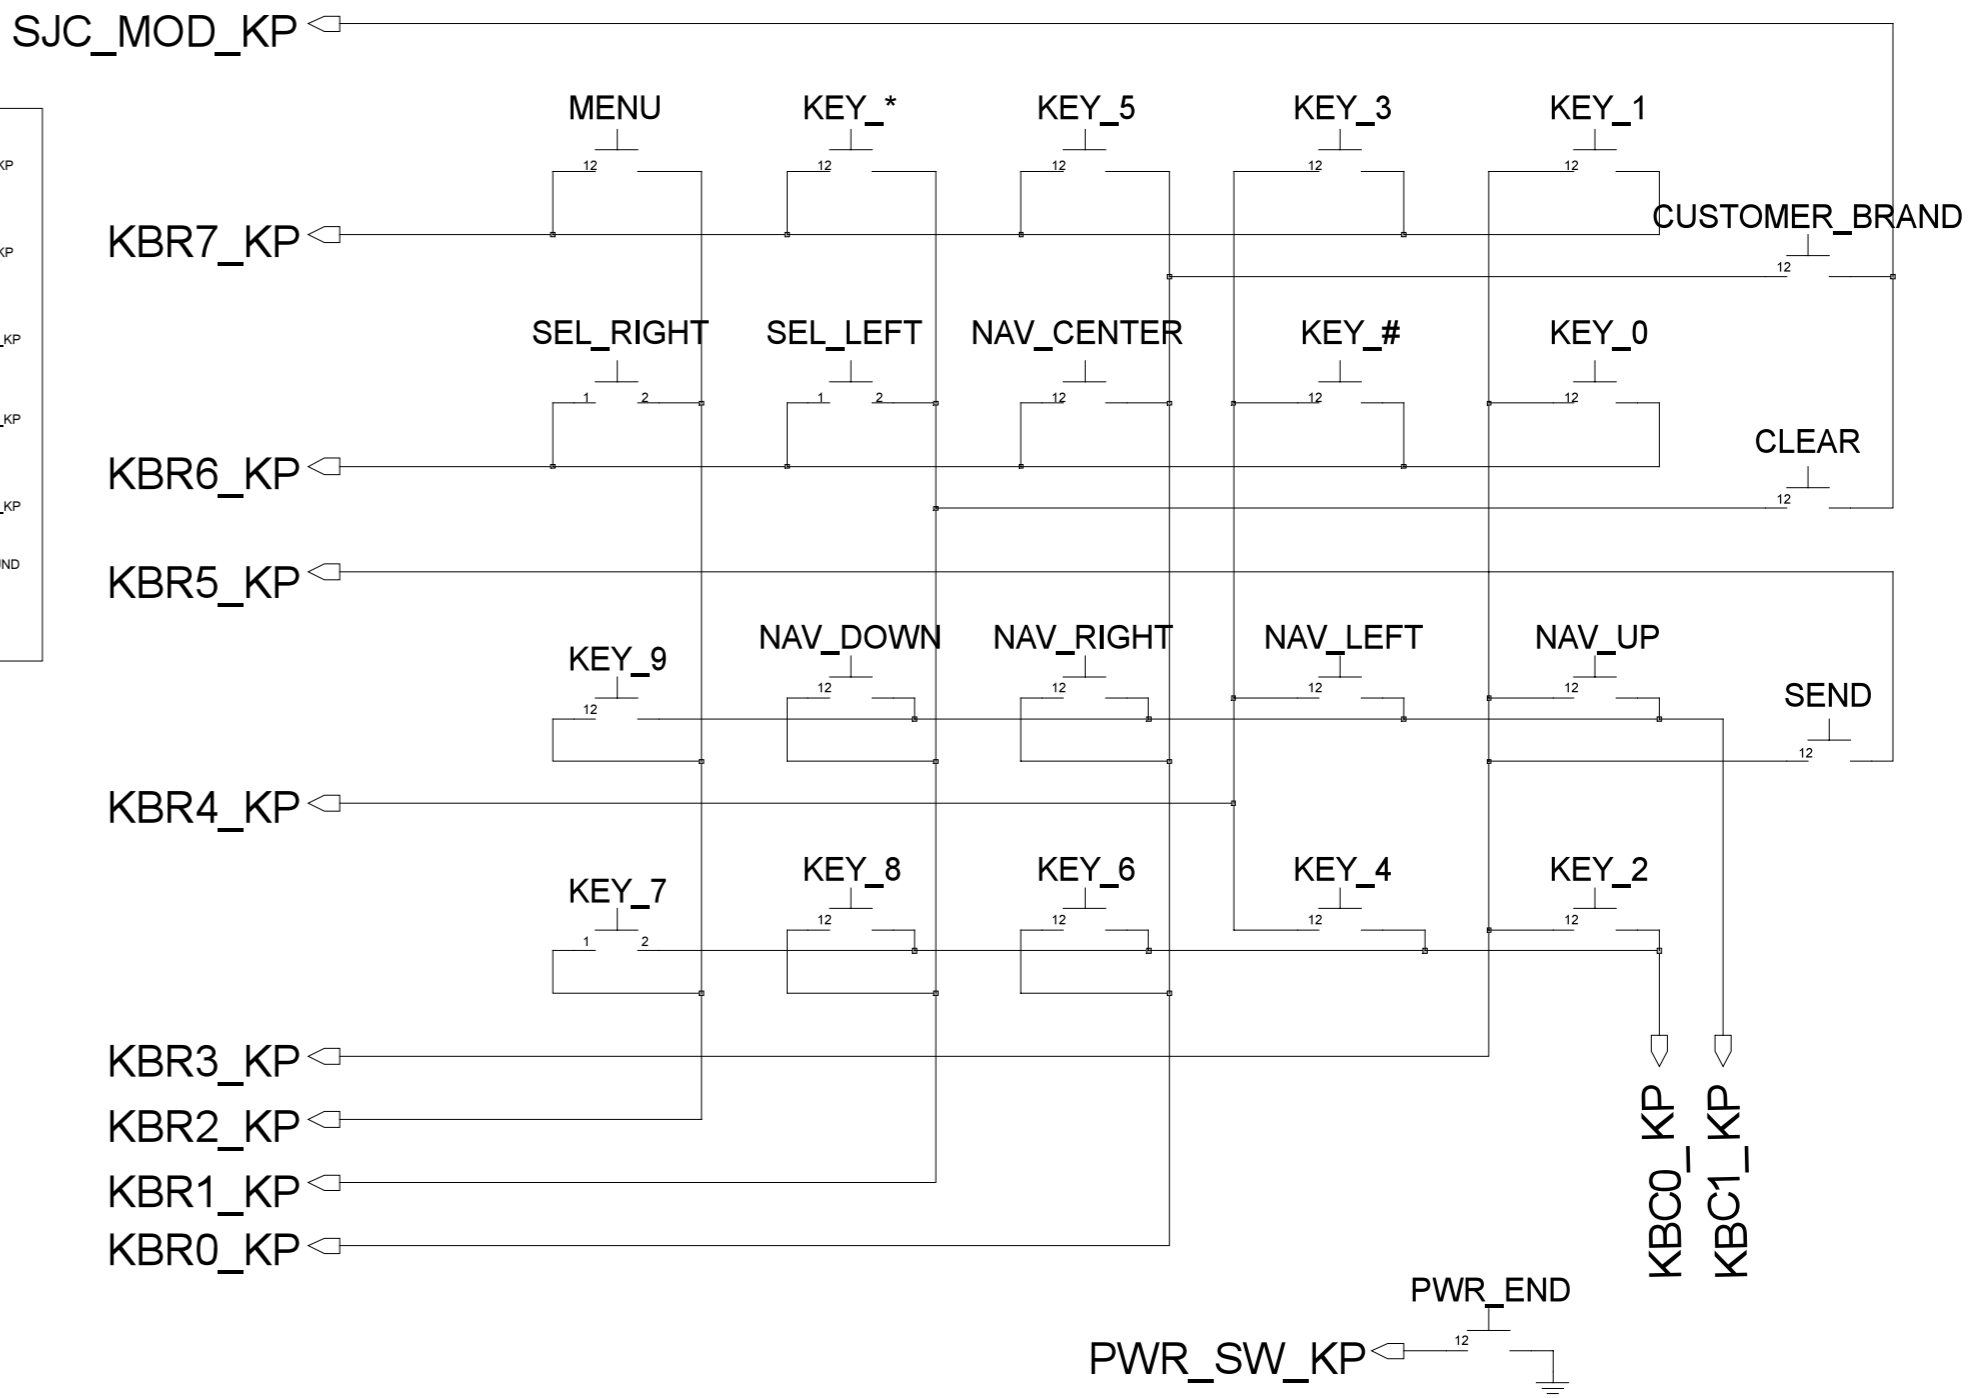

U800
NEPTUNE_LTS
5199129K01

Placeholder for NEPTUNE LTE Development part Lead Free 5199127K05

Route JVDD carefully

U6_8488750Y06_rev_B

U6_8488750Y06_rev_B

SIM BLOCK

BATTERY

VIBRATOR

U6_ 8488750Y06_rev_B

PLACE HOLDER FOR SMF110A

U6_8488750Y06_rev_B

NEPTUNE INTERFACE