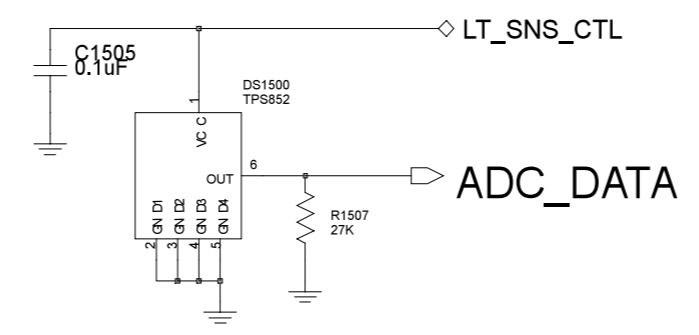

U800
NEPTUNE_LTS
5199129K01

Placeholder for NEPTUNE LTE Development part Lead Free 5199127K05

Route JVDD carefully

U6_8488750Y06_rev_B

U6_8488750Y06_rev_B

SIM BLOCK

BATTERY

VIBRATOR

U6_ 8488750Y06_rev_B

PLACE HOLDER FOR SMF110A

U6_8488750Y06_rev_B

NEPTUNE INTERFACE