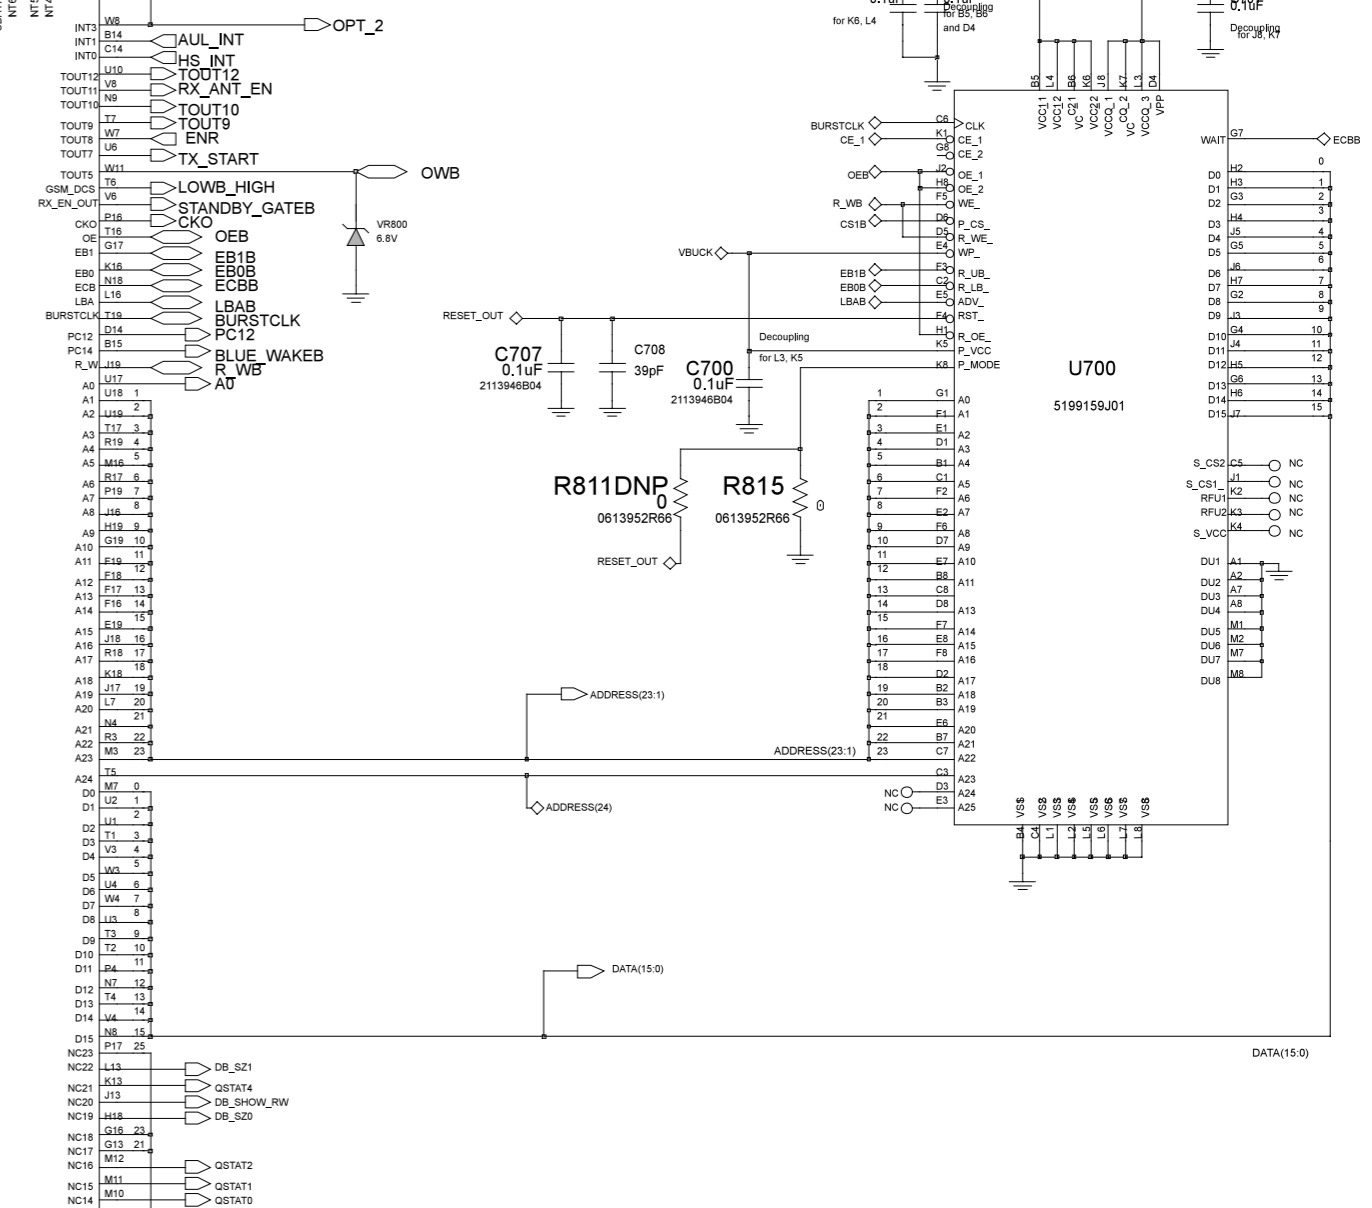

U800
NEPTUNE_LTS
5199129K01

Placeholder for NEPTUNE LTE Development part Lead Free 5199127K05

Route JVDD carefully

U6_8488750Y06_rev_B

U6_8488750Y06_rev_B

SIM BLOCK

BATTERY

VIBRATOR

U6_ 8488750Y06_rev_B

PLACE HOLDER FOR SMF110A

U6_8488750Y06_rev_B

NEPTUNE INTERFACE