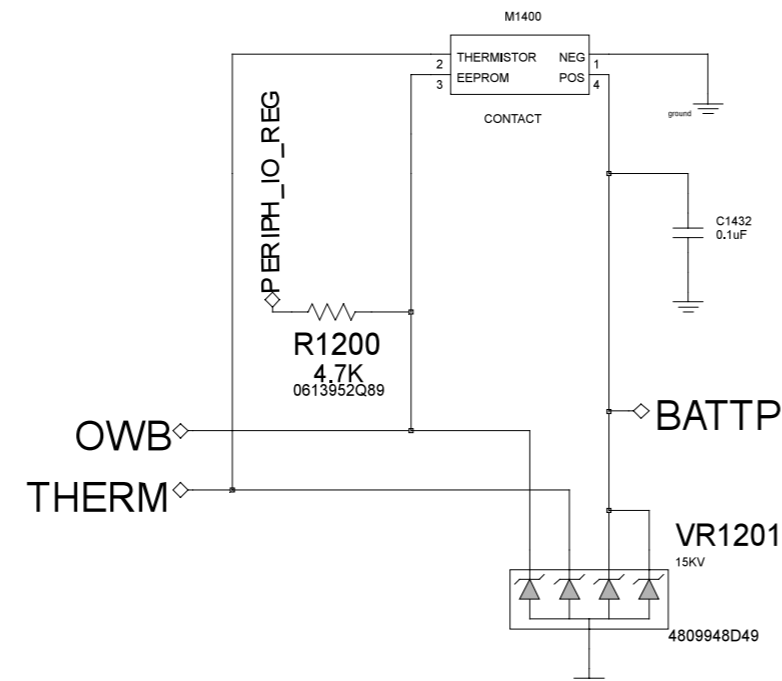

U800
NEPTUNE_LTS
5199129K01

Placeholder for NEPTUNE LTE Development part Lead Free 5199127K05

Route JVDD carefully

U6_8488750Y06_rev_B

U6_8488750Y06_rev_B

SIM BLOCK

BATTERY

VIBRATOR

U6_ 8488750Y06_rev_B

PLACE HOLDER FOR SMF110A

U6_8488750Y06_rev_B

NEPTUNE INTERFACE