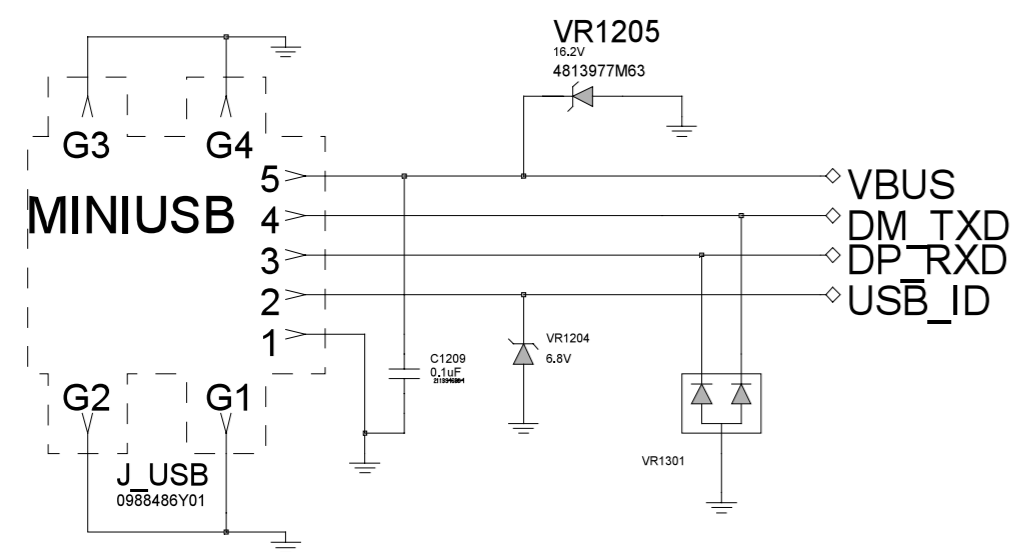

U800
NEPTUNE_LTS
5199129K01

Placeholder for NEPTUNE LTE Development part Lead Free 5199127K05

Route JVDD carefully

U6_8488750Y06_rev_B

U6_8488750Y06_rev_B

SIM BLOCK

BATTERY

VIBRATOR

U6_ 8488750Y06_rev_B

PLACE HOLDER FOR SMF110A

U6_8488750Y06_rev_B

NEPTUNE INTERFACE