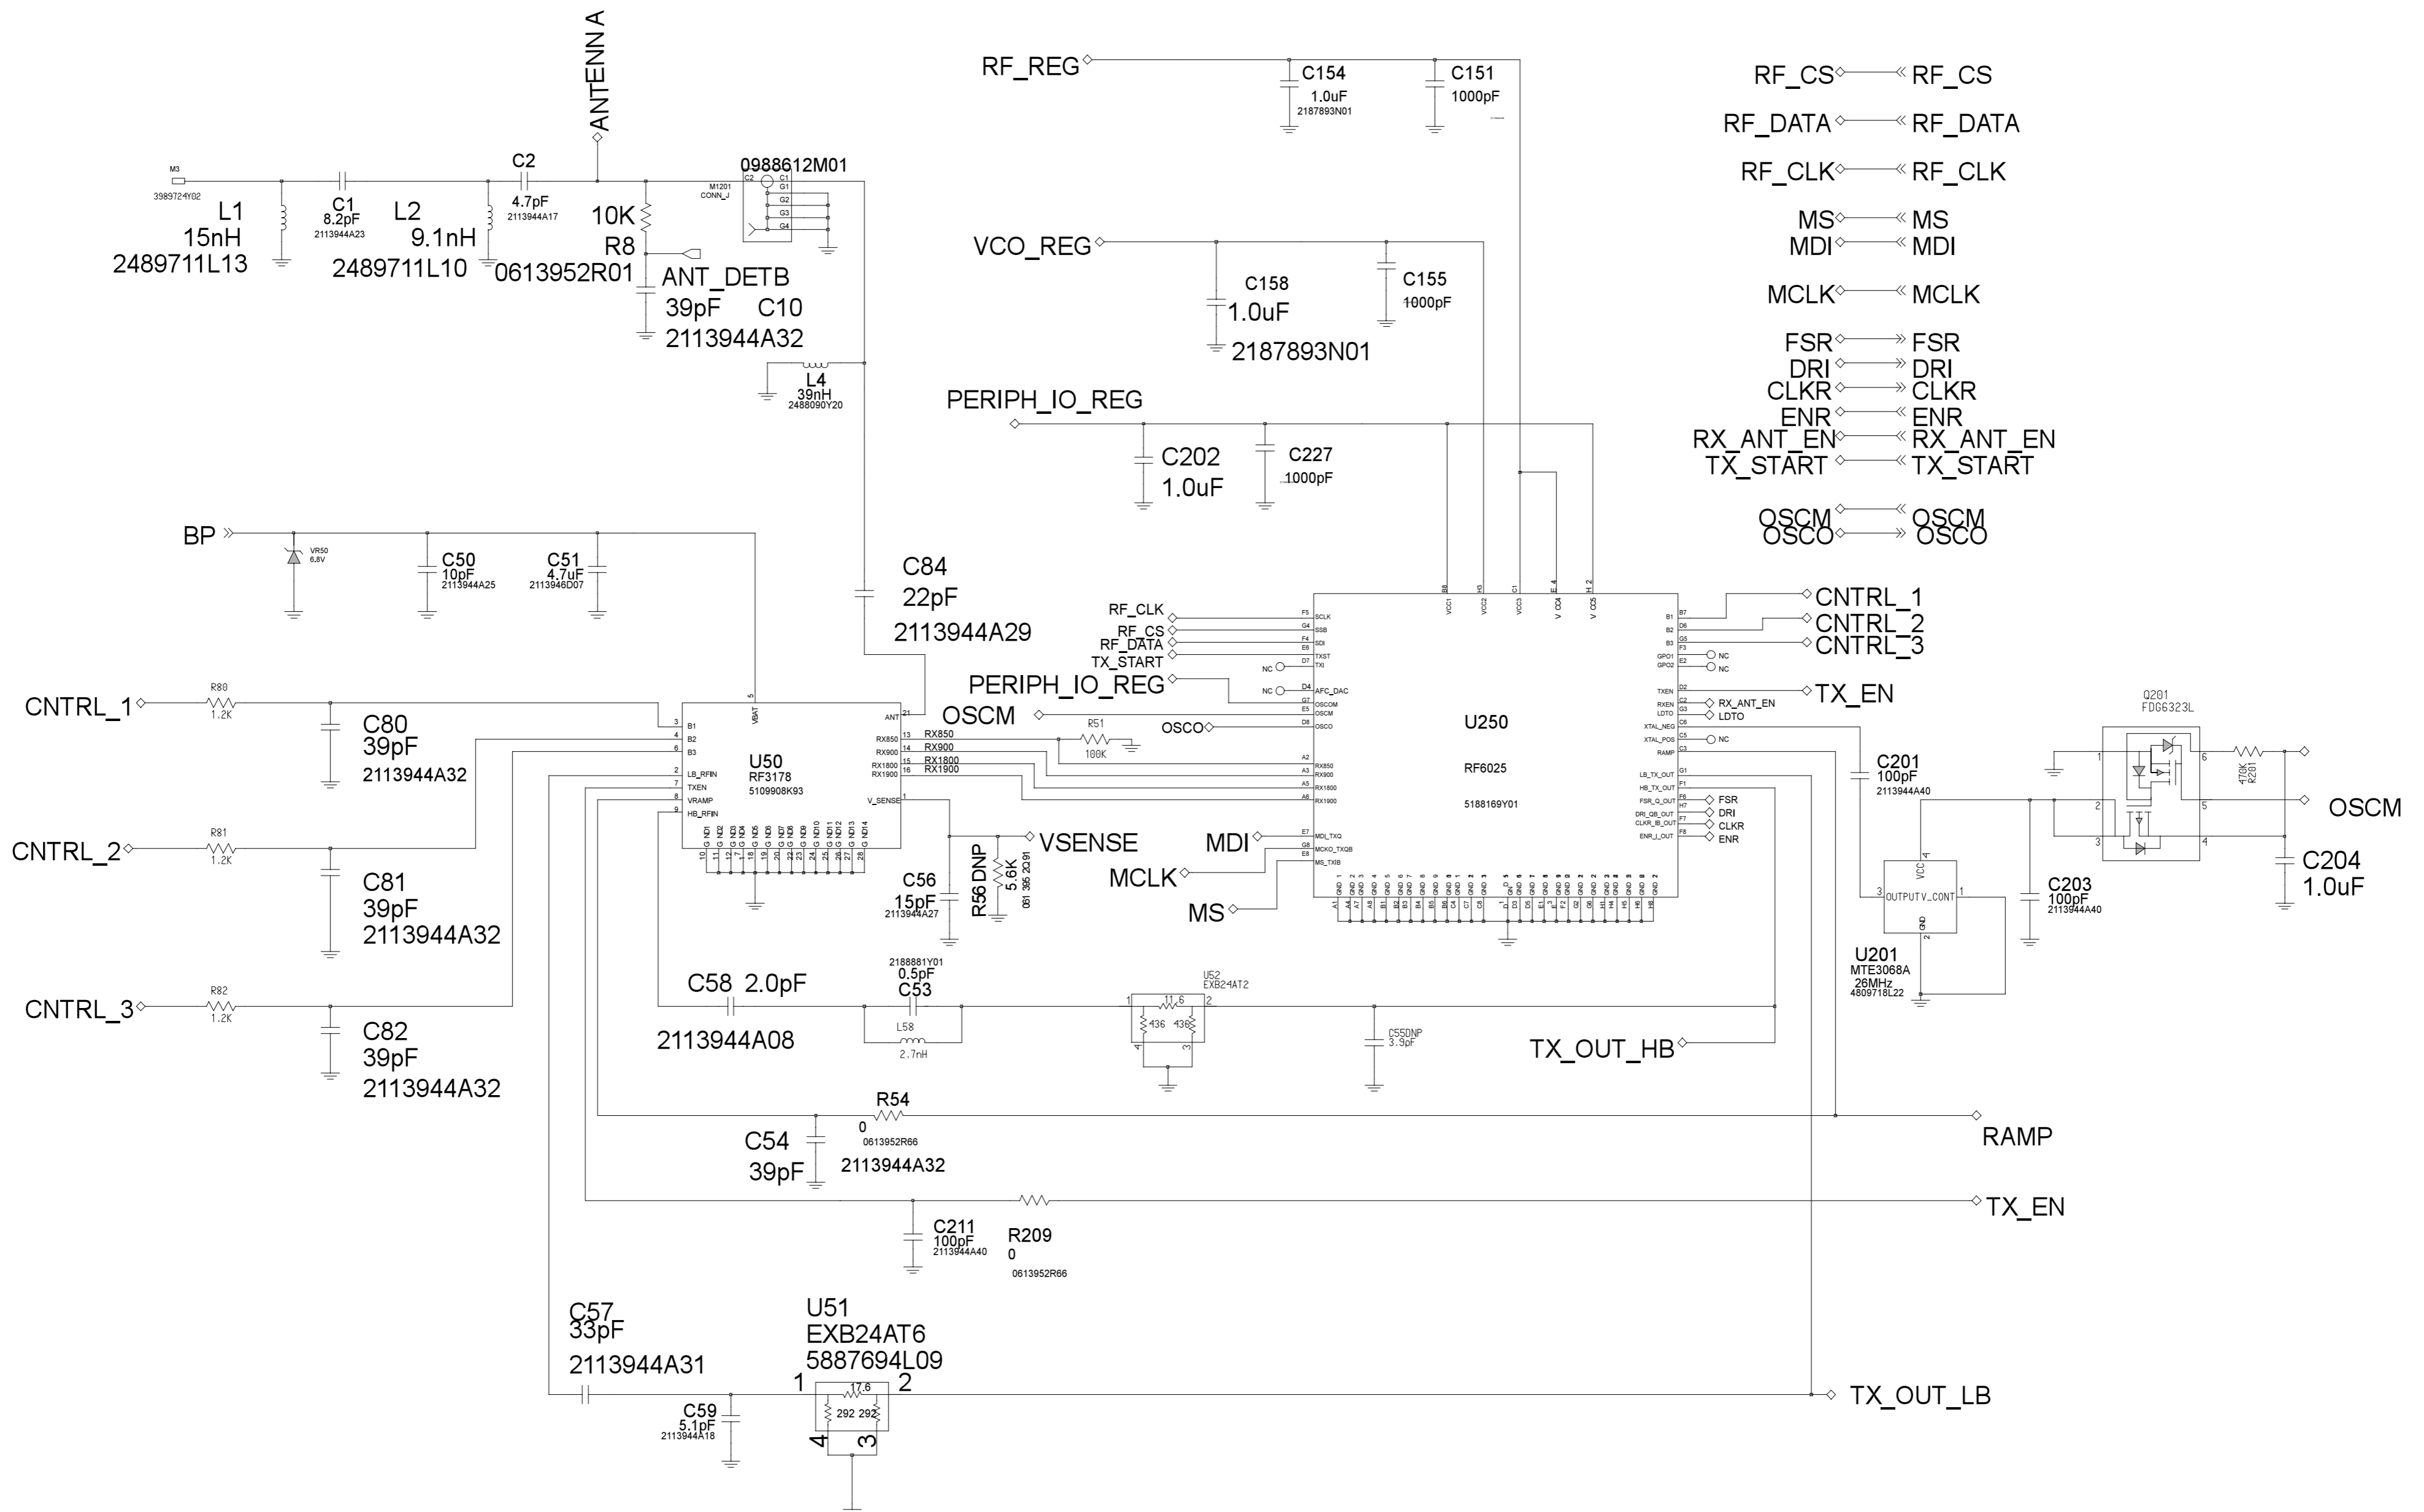

**U6\_8488750Y06\_rev\_B**

U800  
NEPTUNE\_LTS  
5199129K01  
Placeholder for NEPTUNE LTE Development part Lead Free 5199127K05

Route JVDD carefully

U6\_8488750Y06\_rev\_B

**U6\_8488750Y06\_rev\_B**

SIM BLOCK

BATTERY

VIBRATOR

U6\_ 8488750Y06\_rev\_B

PLACE HOLDER FOR SMF110A

**U6\_8488750Y06\_rev\_B**

NEPTUNE INTERFACE

U6\_ 8488750Y06\_rev\_B