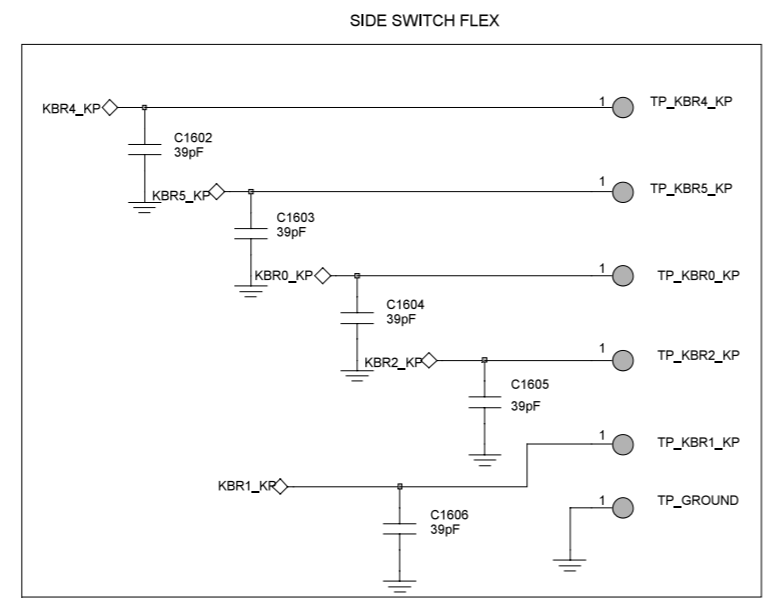

BATTERY

VIBRATOR

U6\_ 8488750Y06\_rev\_B

PLACE HOLDER FOR SMF110A

**U6\_8488750Y06\_rev\_B**

NEPTUNE INTERFACE

U6\_ 8488750Y06\_rev\_B