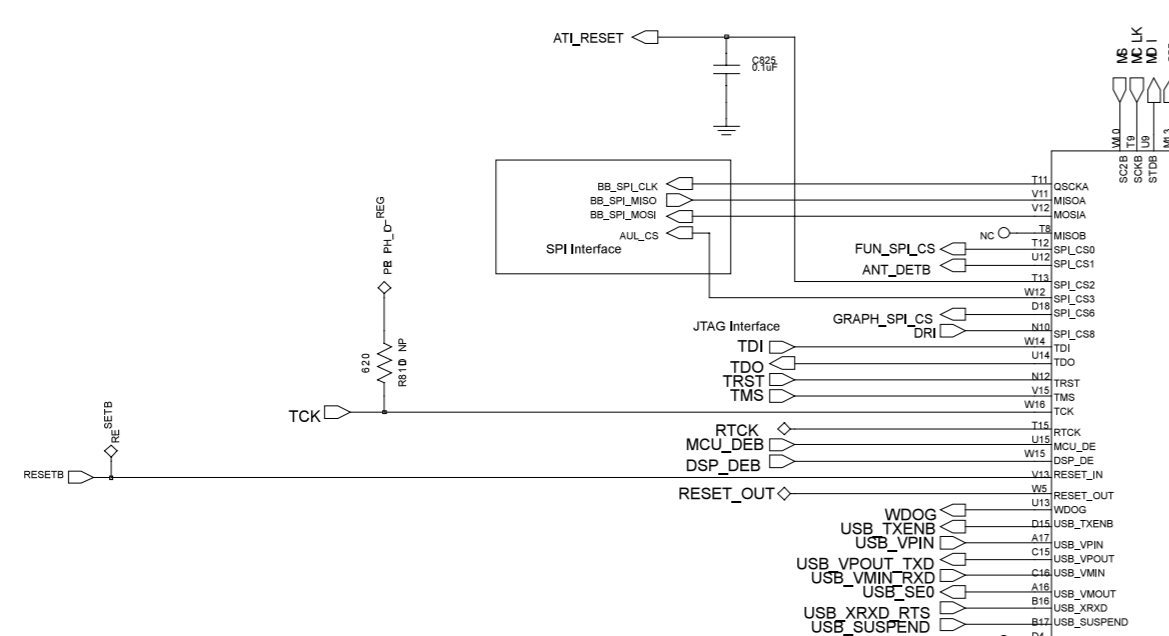

**U6\_8488750Y06\_rev\_B**

U800  
NEPTUNE\_LTS  
5199129K01  
Placeholder for NEPTUNE LTE Development part Lead Free 5199127K05

Route JVDD carefully

U6\_8488750Y06\_rev\_B

**U6\_8488750Y06\_rev\_B**

SIM BLOCK

BATTERY

VIBRATOR

U6\_ 8488750Y06\_rev\_B

PLACE HOLDER FOR SMF110A

**U6\_8488750Y06\_rev\_B**

NEPTUNE INTERFACE

U6\_ 8488750Y06\_rev\_B