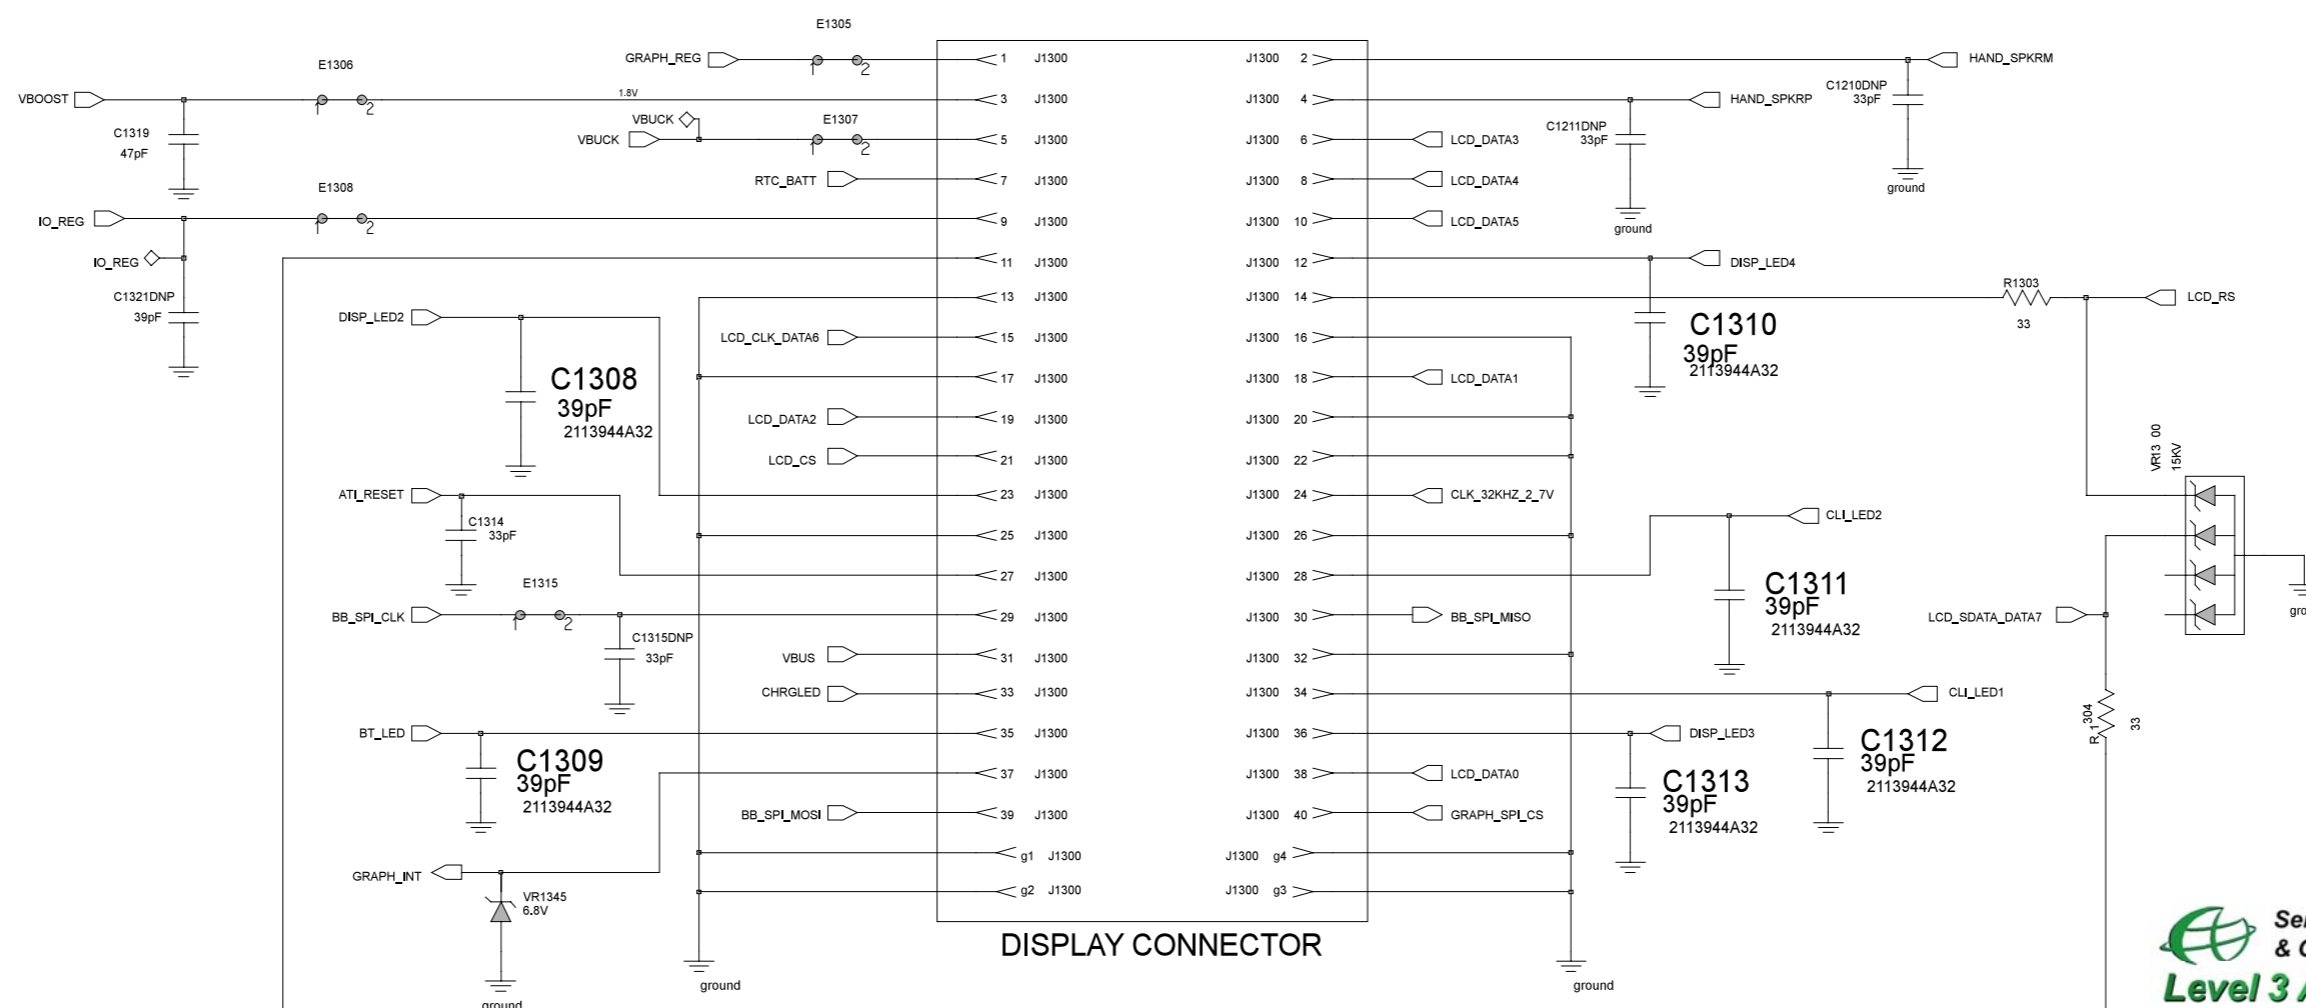

**U6\_8488750Y06\_rev\_B**

U800  
NEPTUNE\_LTS  
5199129K01  
Placeholder for NEPTUNE LTE Development part Lead Free 5199127K05

Route JVDD carefully

U6\_8488750Y06\_rev\_B

**U6\_8488750Y06\_rev\_B**

SIM BLOCK

BATTERY

VIBRATOR

U6\_ 8488750Y06\_rev\_B

PLACE HOLDER FOR SMF110A

**U6\_8488750Y06\_rev\_B**

NEPTUNE INTERFACE

U6\_ 8488750Y06\_rev\_B