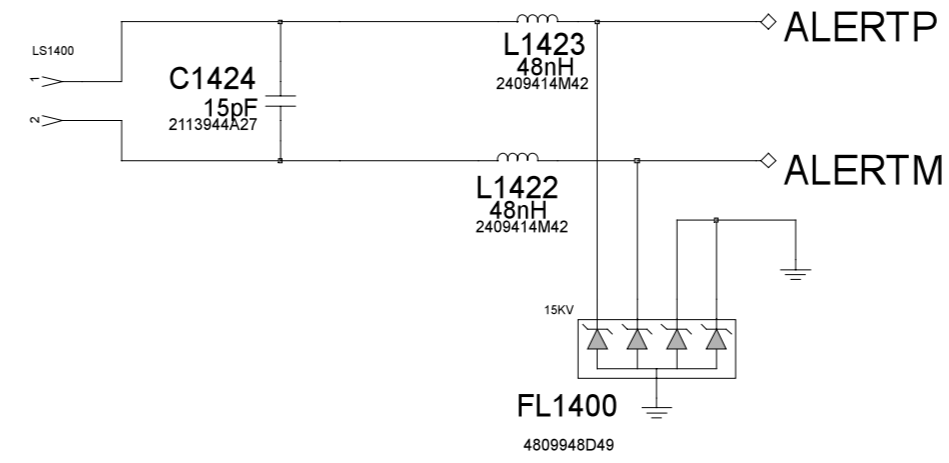

**U6\_8488750Y06\_rev\_B**

U800  
NEPTUNE\_LTS  
5199129K01  
Placeholder for NEPTUNE LTE Development part Lead Free 5199127K05

Route JVDD carefully

U6\_8488750Y06\_rev\_B

**U6\_8488750Y06\_rev\_B**

SIM BLOCK

BATTERY

VIBRATOR

U6\_ 8488750Y06\_rev\_B

PLACE HOLDER FOR SMF110A

**U6\_8488750Y06\_rev\_B**

NEPTUNE INTERFACE

U6\_ 8488750Y06\_rev\_B