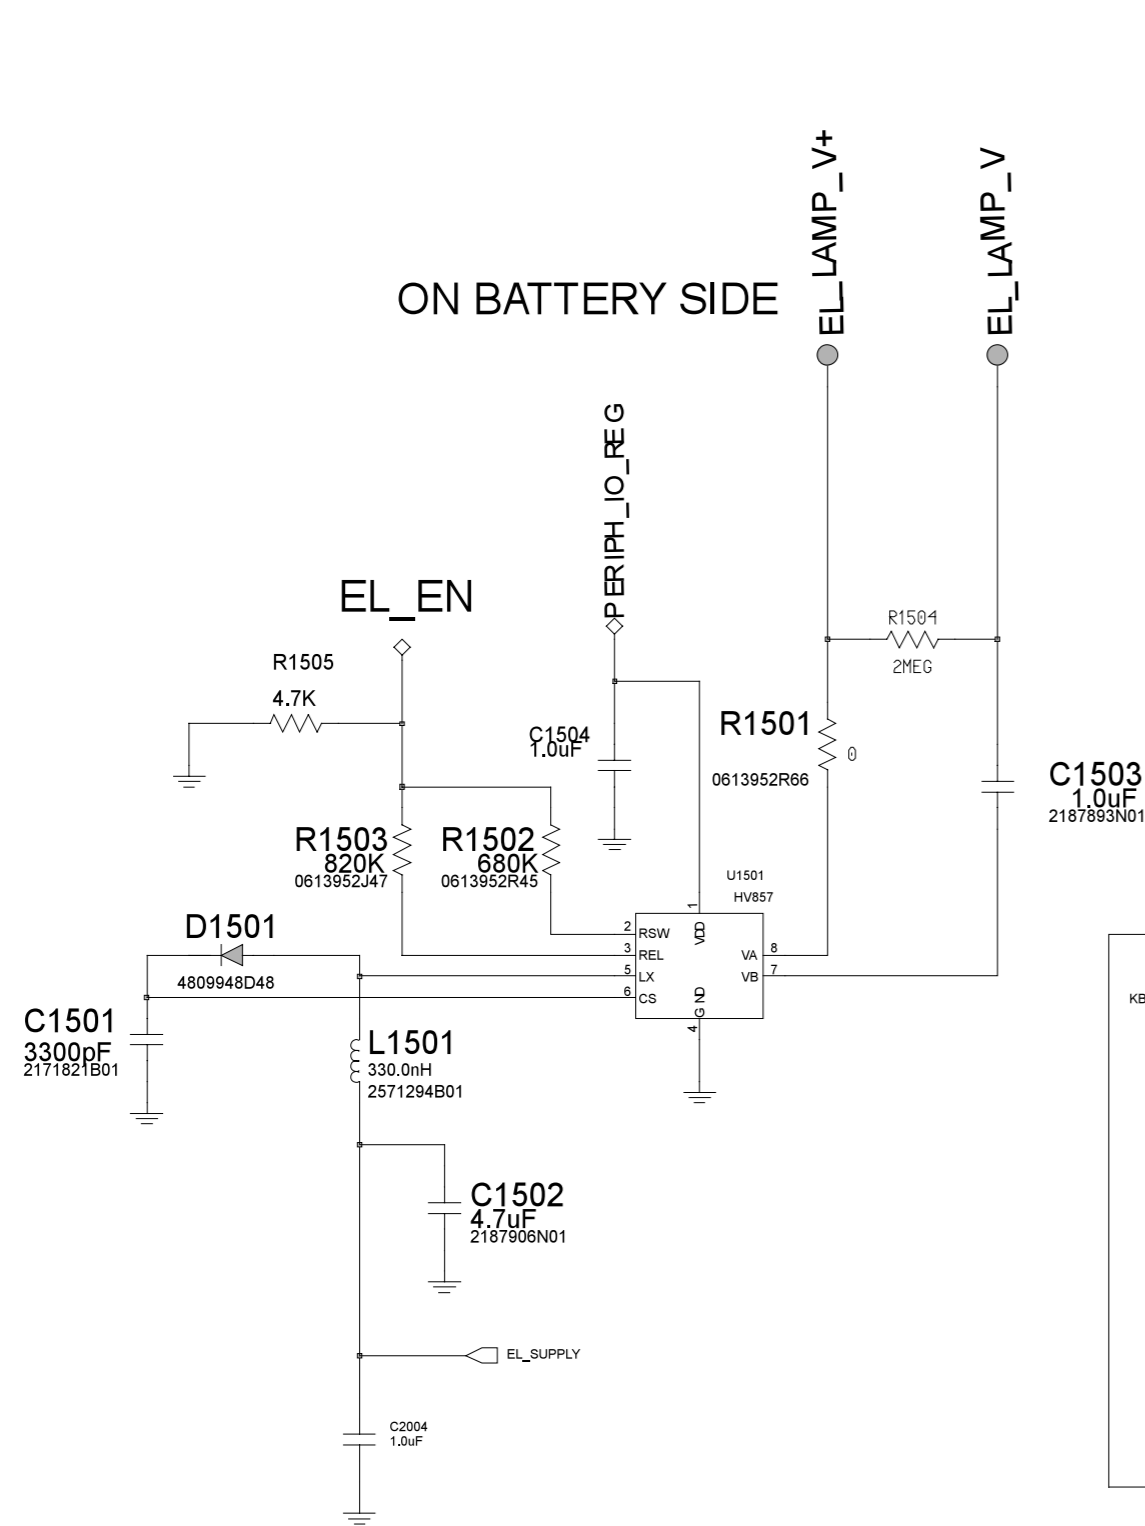

**U6\_8488750Y06\_rev\_B**

U800  
NEPTUNE\_LTS  
5199129K01  
Placeholder for NEPTUNE LTE Development part Lead Free 5199127K05

Route JVDD carefully

U6\_8488750Y06\_rev\_B

**U6\_8488750Y06\_rev\_B**

SIM BLOCK

BATTERY

VIBRATOR

U6\_ 8488750Y06\_rev\_B

PLACE HOLDER FOR SMF110A

**U6\_8488750Y06\_rev\_B**

NEPTUNE INTERFACE

U6\_ 8488750Y06\_rev\_B