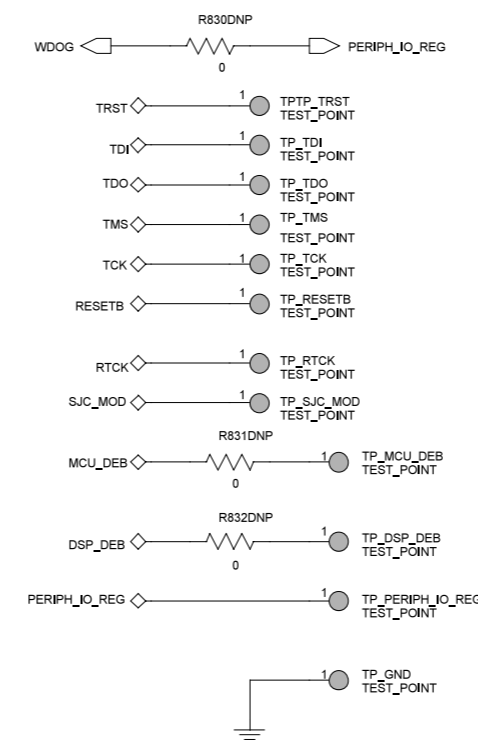

**U6\_8488750Y06\_rev\_B**

U800  
NEPTUNE\_LTS  
5199129K01  
Placeholder for NEPTUNE LTE Development part Lead Free 5199127K05

Route JVDD carefully

U6\_8488750Y06\_rev\_B

**U6\_8488750Y06\_rev\_B**

SIM BLOCK

BATTERY

VIBRATOR

U6\_ 8488750Y06\_rev\_B

PLACE HOLDER FOR SMF110A

**U6\_8488750Y06\_rev\_B**

NEPTUNE INTERFACE

U6\_ 8488750Y06\_rev\_B