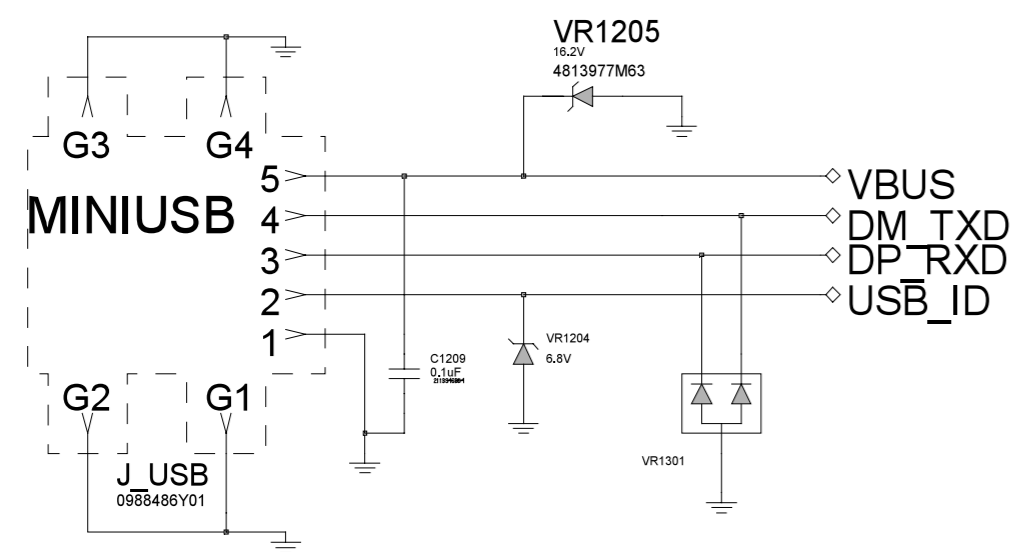

**U6\_8488750Y06\_rev\_B**

U800  
NEPTUNE\_LTS  
5199129K01  
Placeholder for NEPTUNE LTE Development part Lead Free 5199127K05

Route JVDD carefully

U6\_8488750Y06\_rev\_B

**U6\_8488750Y06\_rev\_B**

SIM BLOCK

BATTERY

VIBRATOR

U6\_ 8488750Y06\_rev\_B

PLACE HOLDER FOR SMF110A

**U6\_8488750Y06\_rev\_B**

NEPTUNE INTERFACE

U6\_ 8488750Y06\_rev\_B