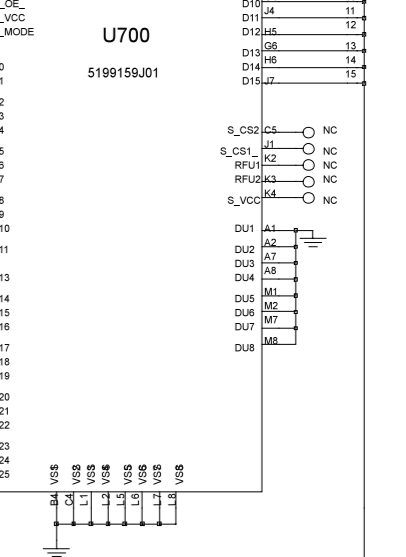

**U6\_8488750Y06\_rev\_B**

U800  
NEPTUNE\_LTS  
5199129K01  
Placeholder for NEPTUNE LTE Development part Lead Free 5199127K05

Route JVDD carefully

U6\_8488750Y06\_rev\_B

**U6\_8488750Y06\_rev\_B**

SIM BLOCK

BATTERY

VIBRATOR

U6\_ 8488750Y06\_rev\_B

PLACE HOLDER FOR SMF110A

**U6\_8488750Y06\_rev\_B**

NEPTUNE INTERFACE

U6\_ 8488750Y06\_rev\_B