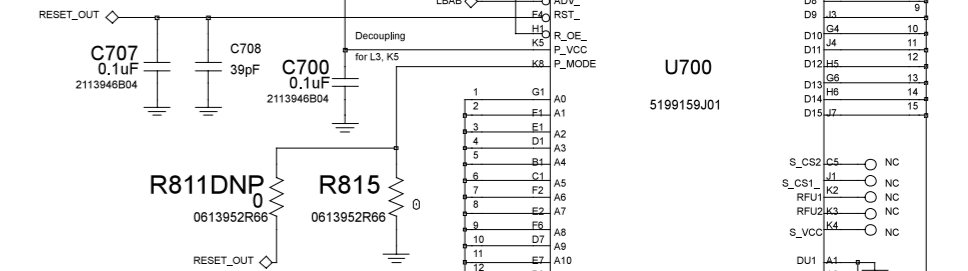

**U6\_8488750Y06\_rev\_B**

U800  
NEPTUNE\_LTS  
5199129K01  
Placeholder for NEPTUNE LTE Development part Lead Free 5199127K05

Route JVDD carefully

U6\_8488750Y06\_rev\_B

**U6\_8488750Y06\_rev\_B**

SIM BLOCK

BATTERY

VIBRATOR

U6\_ 8488750Y06\_rev\_B

PLACE HOLDER FOR SMF110A

**U6\_8488750Y06\_rev\_B**

NEPTUNE INTERFACE

U6\_ 8488750Y06\_rev\_B