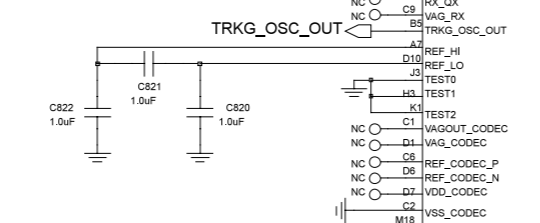

**U6\_8488750Y06\_rev\_B**

U800  
NEPTUNE\_LTS  
5199129K01  
Placeholder for NEPTUNE LTE Development part Lead Free 5199127K05

Route JVDD carefully

U6\_8488750Y06\_rev\_B

**U6\_8488750Y06\_rev\_B**

SIM BLOCK

BATTERY

VIBRATOR

U6\_ 8488750Y06\_rev\_B

PLACE HOLDER FOR SMF110A

**U6\_8488750Y06\_rev\_B**

NEPTUNE INTERFACE

U6\_ 8488750Y06\_rev\_B