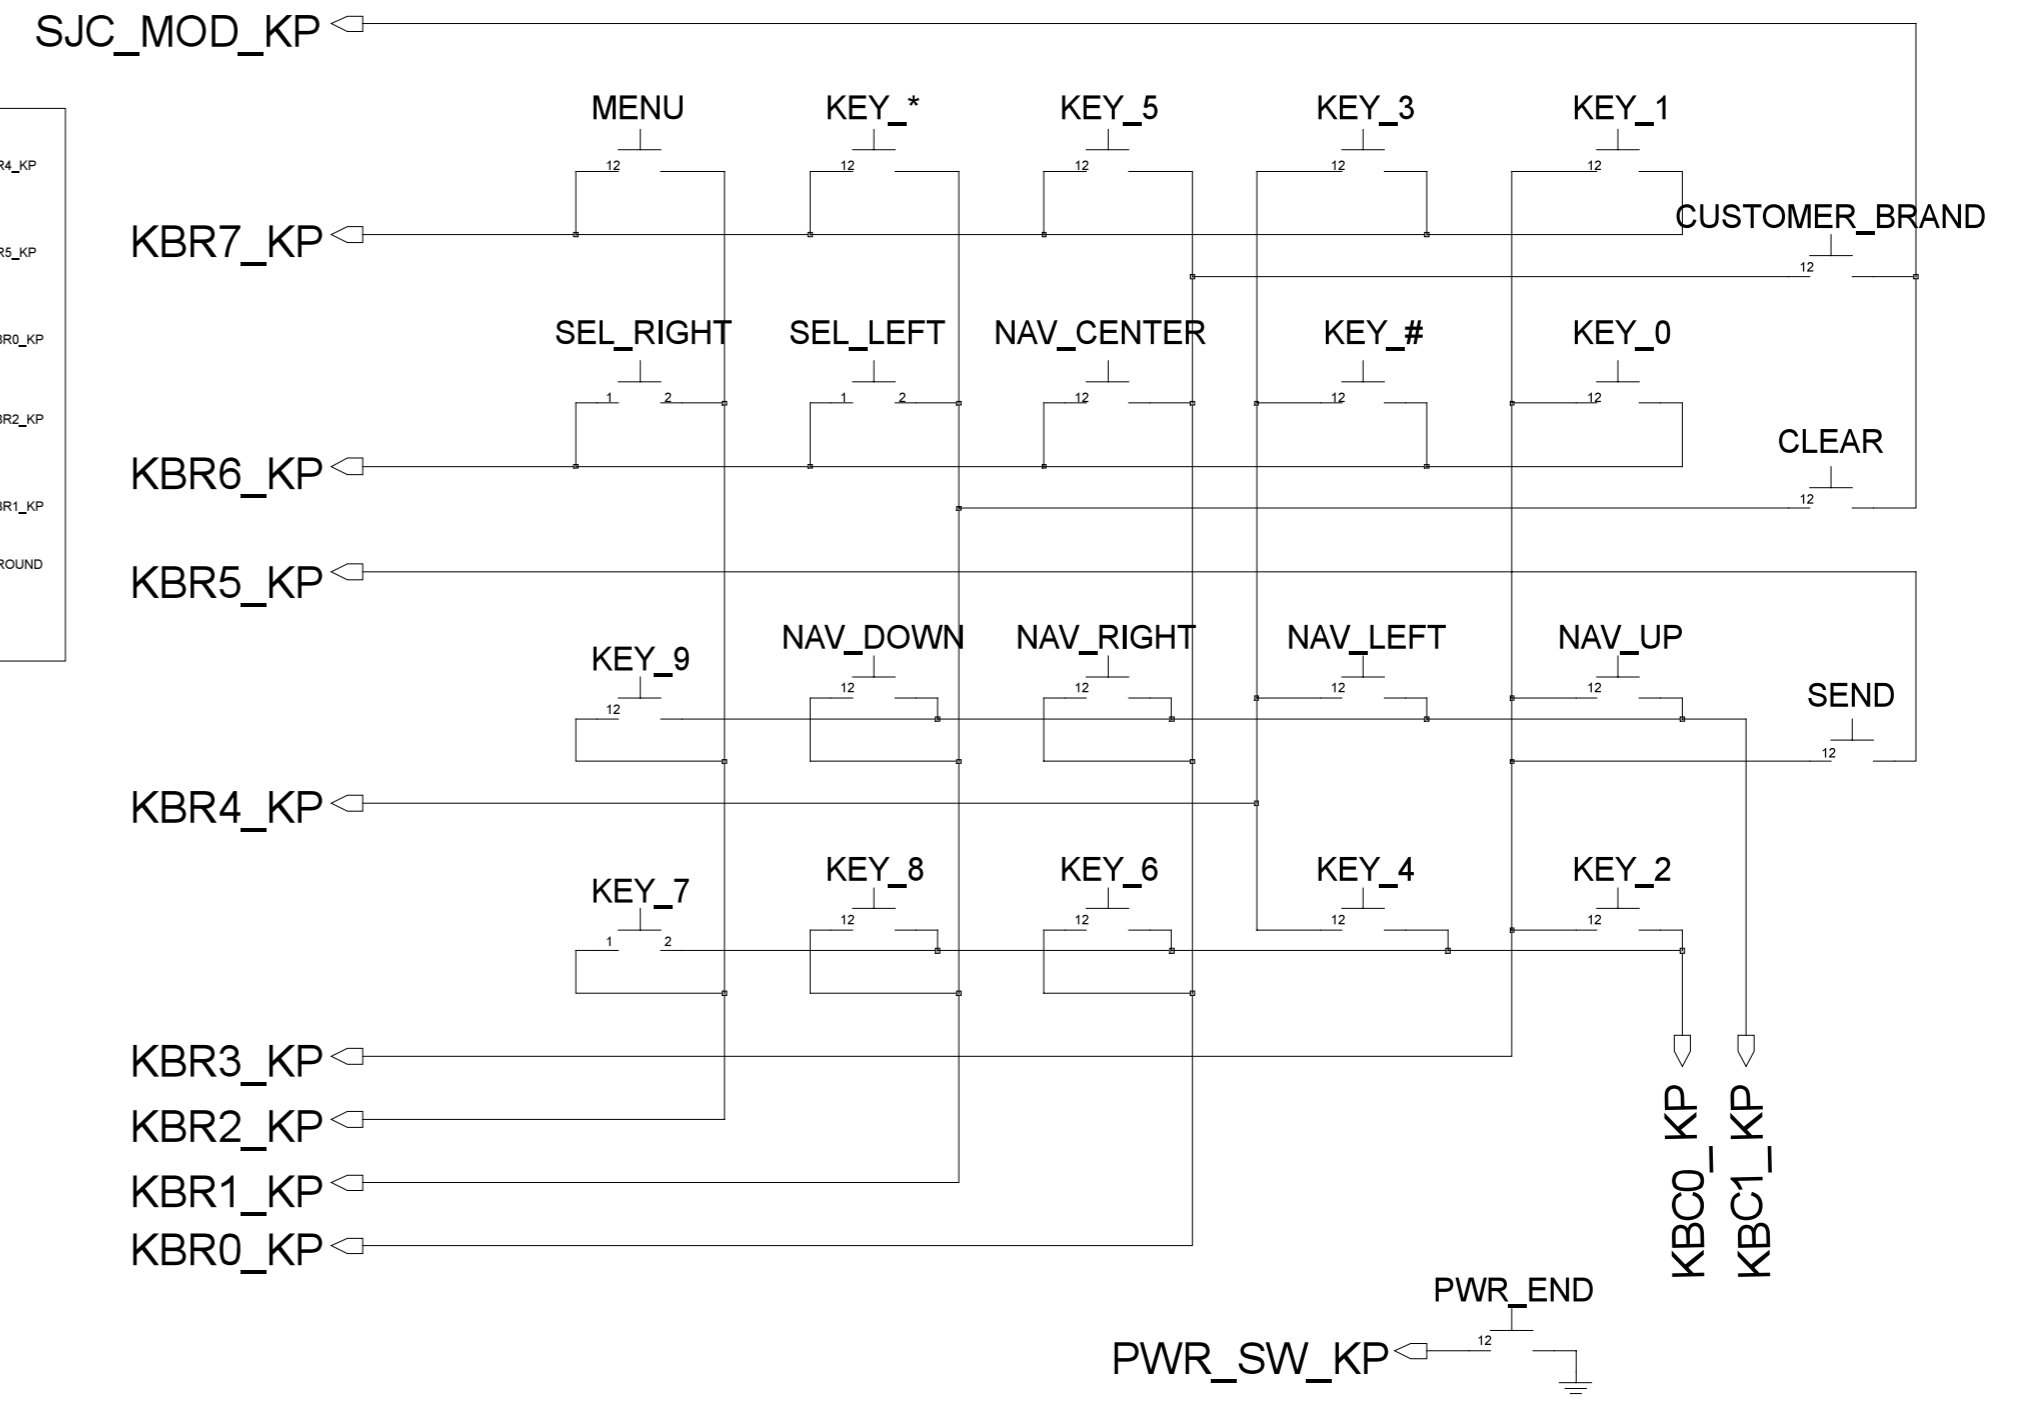

**U6\_8488750Y06\_rev\_B**

U800  
NEPTUNE\_LTS  
5199129K01  
Placeholder for NEPTUNE LTE Development part Lead Free 5199127K05

Route JVDD carefully

U6\_8488750Y06\_rev\_B

**U6\_8488750Y06\_rev\_B**

SIM BLOCK

BATTERY

VIBRATOR

U6\_ 8488750Y06\_rev\_B

PLACE HOLDER FOR SMF110A

**U6\_8488750Y06\_rev\_B**

NEPTUNE INTERFACE

U6\_ 8488750Y06\_rev\_B