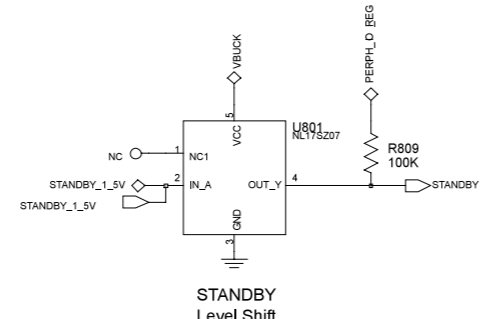

**U6\_8488750Y06\_rev\_B**

U800  
NEPTUNE\_LTS  
5199129K01  
Placeholder for NEPTUNE LTE Development part Lead Free 5199127K05

Route JVDD carefully

U6\_8488750Y06\_rev\_B

**U6\_8488750Y06\_rev\_B**

SIM BLOCK

BATTERY

VIBRATOR

U6\_ 8488750Y06\_rev\_B

PLACE HOLDER FOR SMF110A

**U6\_8488750Y06\_rev\_B**

NEPTUNE INTERFACE

U6\_ 8488750Y06\_rev\_B