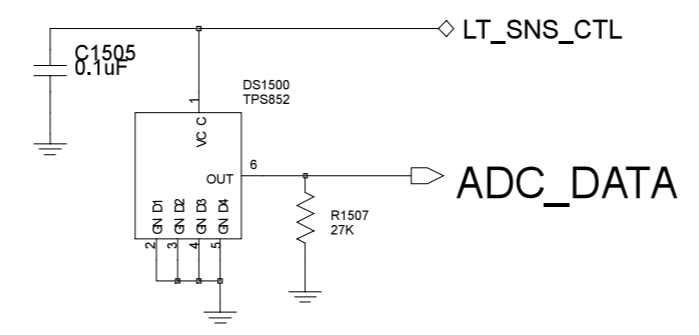

**U6\_8488750Y06\_rev\_B**

U800  
NEPTUNE\_LTS  
5199129K01  
Placeholder for NEPTUNE LTE Development part Lead Free 5199127K05

Route JVDD carefully

U6\_8488750Y06\_rev\_B

**U6\_8488750Y06\_rev\_B**

SIM BLOCK

BATTERY

VIBRATOR

U6\_ 8488750Y06\_rev\_B

PLACE HOLDER FOR SMF110A

**U6\_8488750Y06\_rev\_B**

NEPTUNE INTERFACE

U6\_ 8488750Y06\_rev\_B