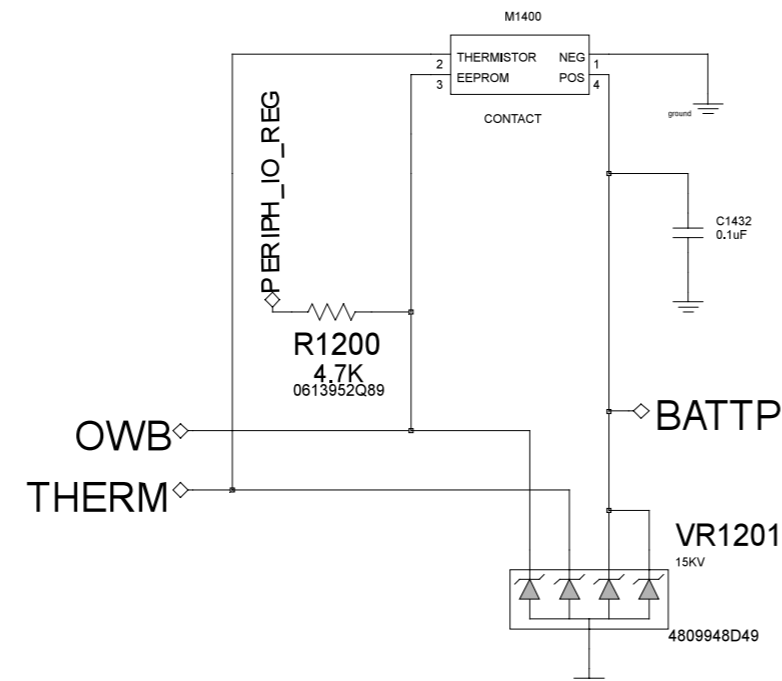

**U6\_8488750Y06\_rev\_B**

U800  
NEPTUNE\_LTS  
5199129K01  
Placeholder for NEPTUNE LTE Development part Lead Free 5199127K05

Route JVDD carefully

U6\_8488750Y06\_rev\_B

**U6\_8488750Y06\_rev\_B**

SIM BLOCK

BATTERY

VIBRATOR

U6\_ 8488750Y06\_rev\_B

PLACE HOLDER FOR SMF110A

**U6\_8488750Y06\_rev\_B**

NEPTUNE INTERFACE

U6\_ 8488750Y06\_rev\_B