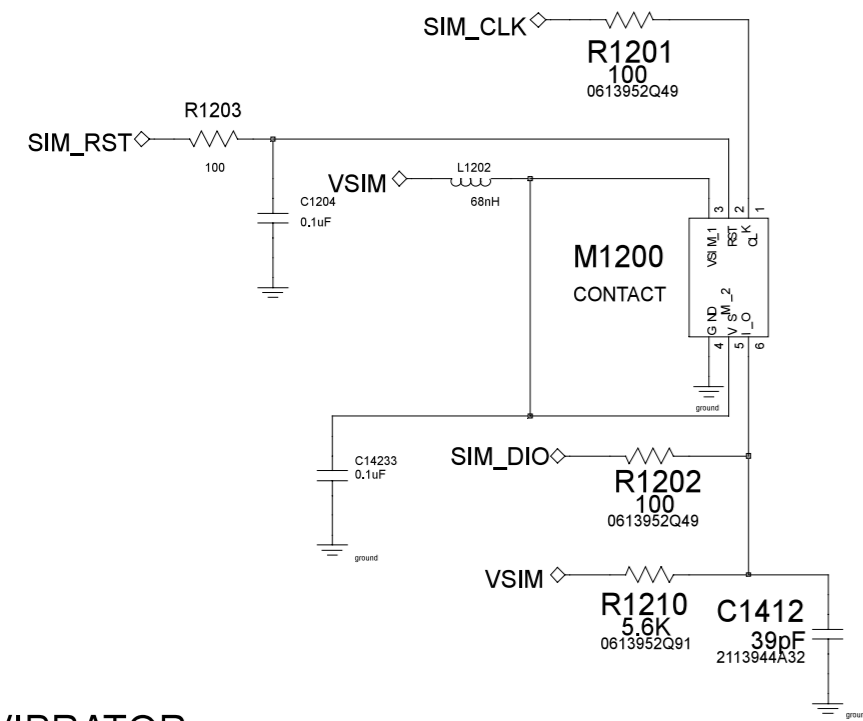

**U6\_8488750Y06\_rev\_B**

U800  
NEPTUNE\_LTS  
5199129K01  
Placeholder for NEPTUNE LTE Development part Lead Free 5199127K05

Route JVDD carefully

U6\_8488750Y06\_rev\_B

**U6\_8488750Y06\_rev\_B**

SIM BLOCK

BATTERY

VIBRATOR

U6\_ 8488750Y06\_rev\_B

PLACE HOLDER FOR SMF110A

**U6\_8488750Y06\_rev\_B**

NEPTUNE INTERFACE

U6\_ 8488750Y06\_rev\_B