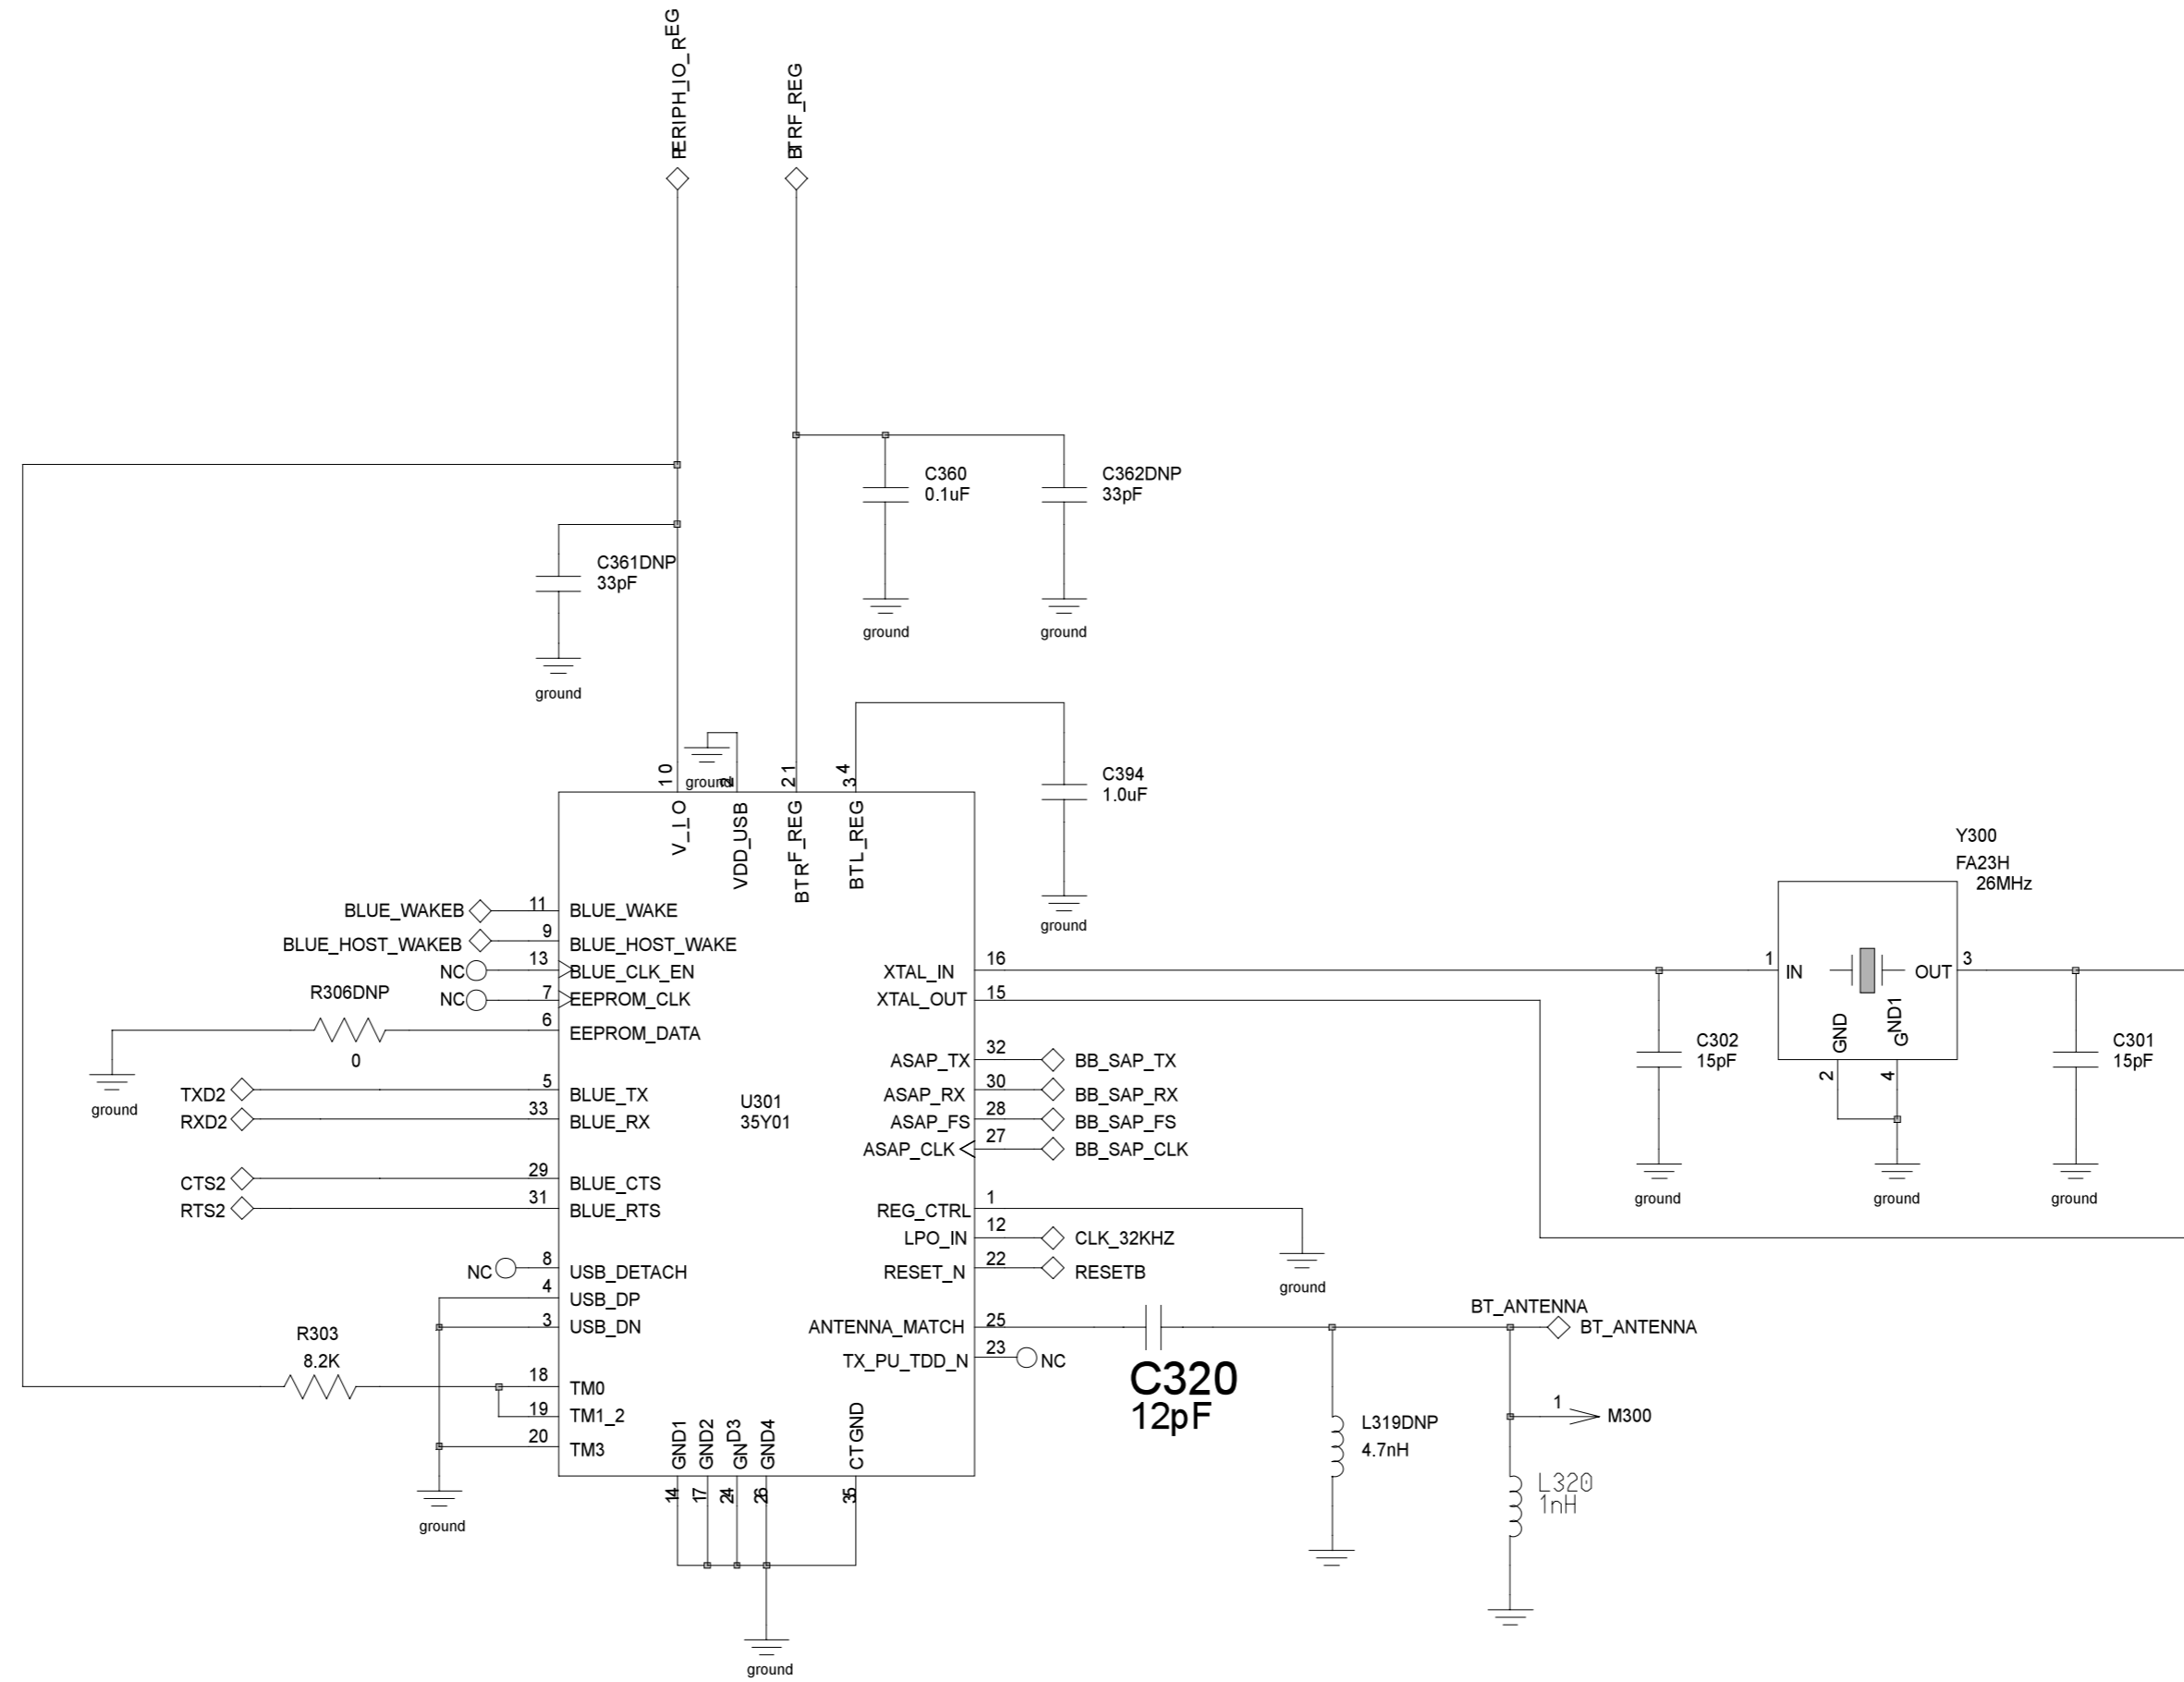

**U6\_8488750Y06\_rev\_B**

U800  
NEPTUNE\_LTS  
5199129K01  
Placeholder for NEPTUNE LTE Development part Lead Free 5199127K05

Route JVDD carefully

U6\_8488750Y06\_rev\_B

**U6\_8488750Y06\_rev\_B**

SIM BLOCK

BATTERY

VIBRATOR

U6\_ 8488750Y06\_rev\_B

PLACE HOLDER FOR SMF110A

**U6\_8488750Y06\_rev\_B**

NEPTUNE INTERFACE

U6\_ 8488750Y06\_rev\_B