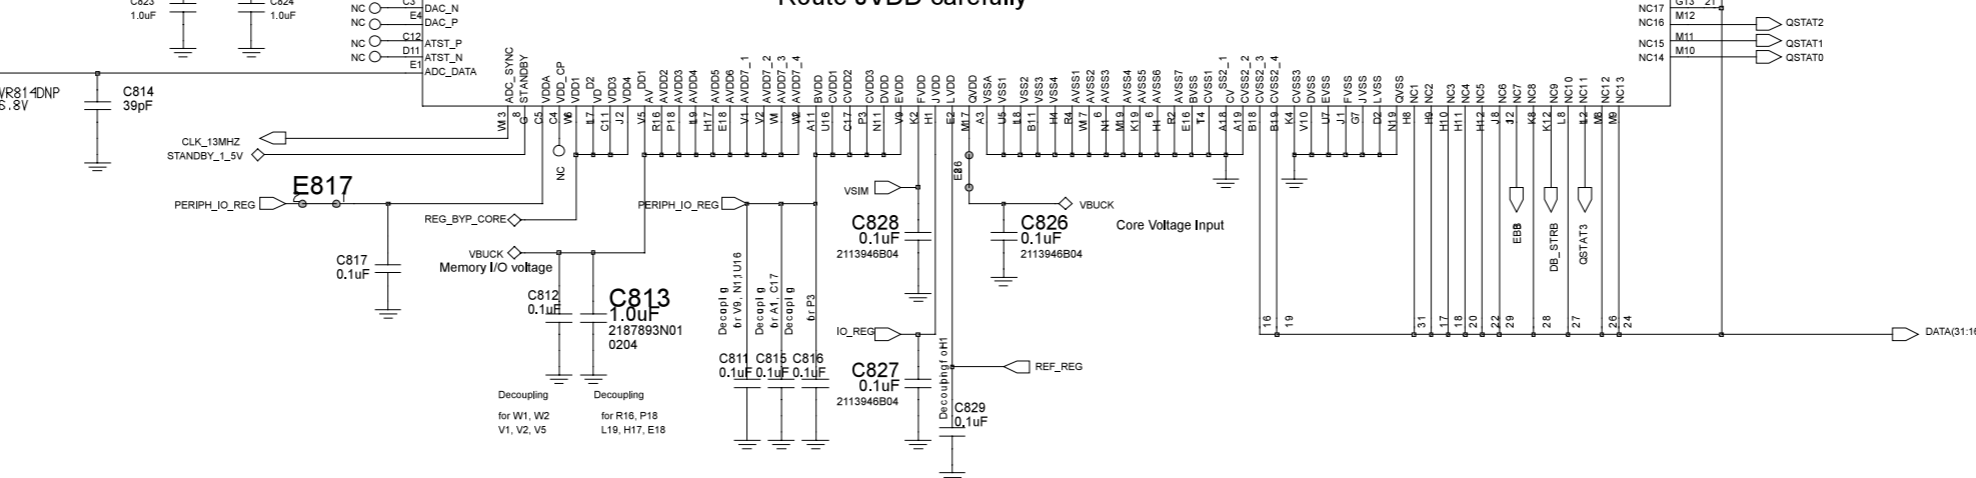

**U6\_8488750Y06\_rev\_B**

U800  
NEPTUNE\_LTS  
5199129K01  
Placeholder for NEPTUNE LTE Development part Lead Free 5199127K05

Route JVDD carefully

U6\_8488750Y06\_rev\_B

**U6\_8488750Y06\_rev\_B**

SIM BLOCK

BATTERY

VIBRATOR

U6\_ 8488750Y06\_rev\_B

PLACE HOLDER FOR SMF110A

**U6\_8488750Y06\_rev\_B**

NEPTUNE INTERFACE

U6\_ 8488750Y06\_rev\_B