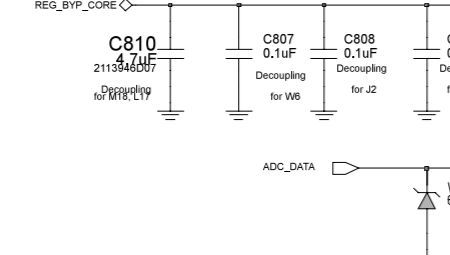

**U6\_8488750Y06\_rev\_B**

U800  
NEPTUNE\_LTS  
5199129K01  
Placeholder for NEPTUNE LTE Development part Lead Free 5199127K05

Route JVDD carefully

U6\_8488750Y06\_rev\_B

**U6\_8488750Y06\_rev\_B**

SIM BLOCK

BATTERY

VIBRATOR

U6\_ 8488750Y06\_rev\_B

PLACE HOLDER FOR SMF110A

**U6\_8488750Y06\_rev\_B**

NEPTUNE INTERFACE

U6\_ 8488750Y06\_rev\_B