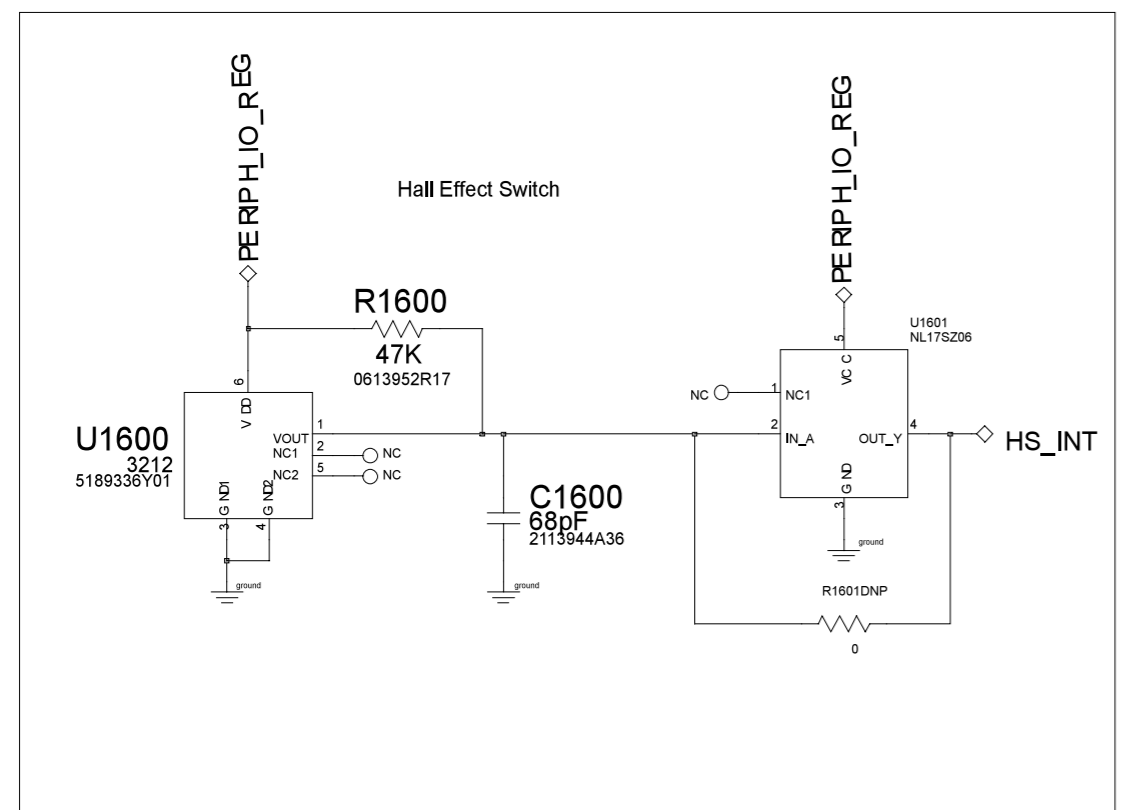

BATTERY

VIBRATOR

U6\_ 8488750Y06\_rev\_B

PLACE HOLDER FOR SMF110A

**U6\_8488750Y06\_rev\_B**

NEPTUNE INTERFACE

U6\_ 8488750Y06\_rev\_B