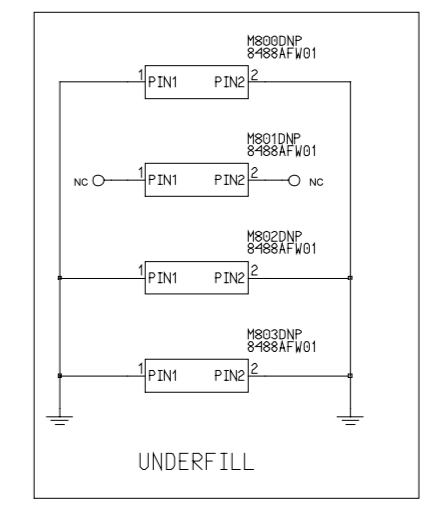

**U6\_8488750Y06\_rev\_B**

U800  
NEPTUNE\_LTS  
5199129K01  
Placeholder for NEPTUNE LTE Development part Lead Free 5199127K05

Route JVDD carefully

U6\_8488750Y06\_rev\_B

**U6\_8488750Y06\_rev\_B**

SIM BLOCK

BATTERY

VIBRATOR

U6\_ 8488750Y06\_rev\_B

PLACE HOLDER FOR SMF110A

**U6\_8488750Y06\_rev\_B**

NEPTUNE INTERFACE

U6\_ 8488750Y06\_rev\_B