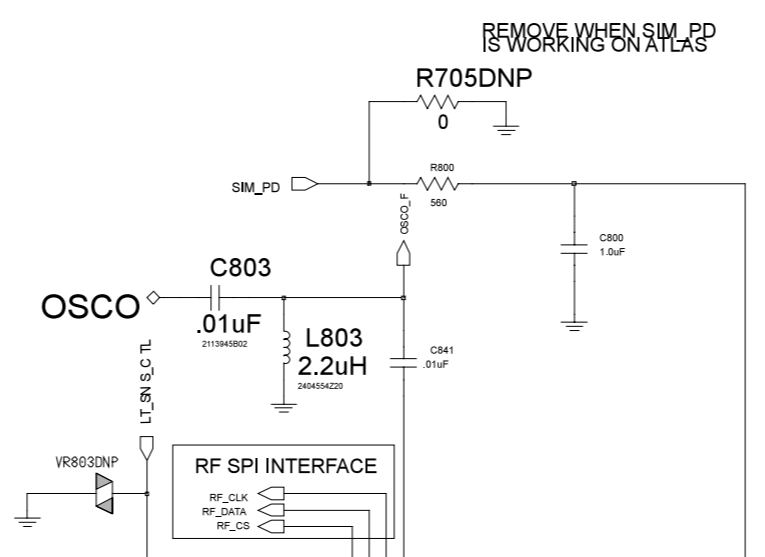

**U6\_8488750Y06\_rev\_B**

U800  
NEPTUNE\_LTS  
5199129K01  
Placeholder for NEPTUNE LTE Development part Lead Free 5199127K05

Route JVDD carefully

U6\_8488750Y06\_rev\_B

**U6\_8488750Y06\_rev\_B**

SIM BLOCK

BATTERY

VIBRATOR

U6\_ 8488750Y06\_rev\_B

PLACE HOLDER FOR SMF110A

**U6\_8488750Y06\_rev\_B**

NEPTUNE INTERFACE

U6\_ 8488750Y06\_rev\_B