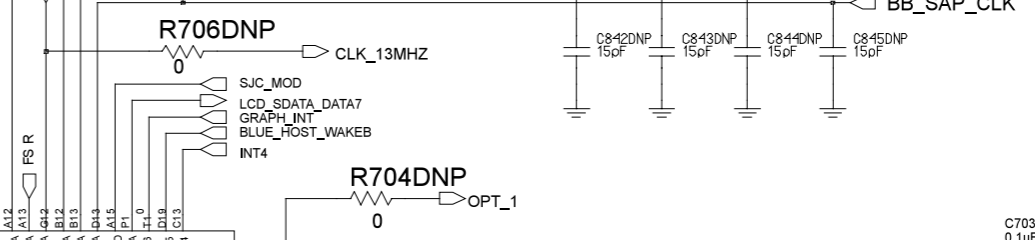

**U6\_8488750Y06\_rev\_B**

U800  
NEPTUNE\_LTS  
5199129K01  
Placeholder for NEPTUNE LTE Development part Lead Free 5199127K05

Route JVDD carefully

U6\_8488750Y06\_rev\_B

**U6\_8488750Y06\_rev\_B**

SIM BLOCK

BATTERY

VIBRATOR

U6\_ 8488750Y06\_rev\_B

PLACE HOLDER FOR SMF110A

**U6\_8488750Y06\_rev\_B**

NEPTUNE INTERFACE

U6\_ 8488750Y06\_rev\_B